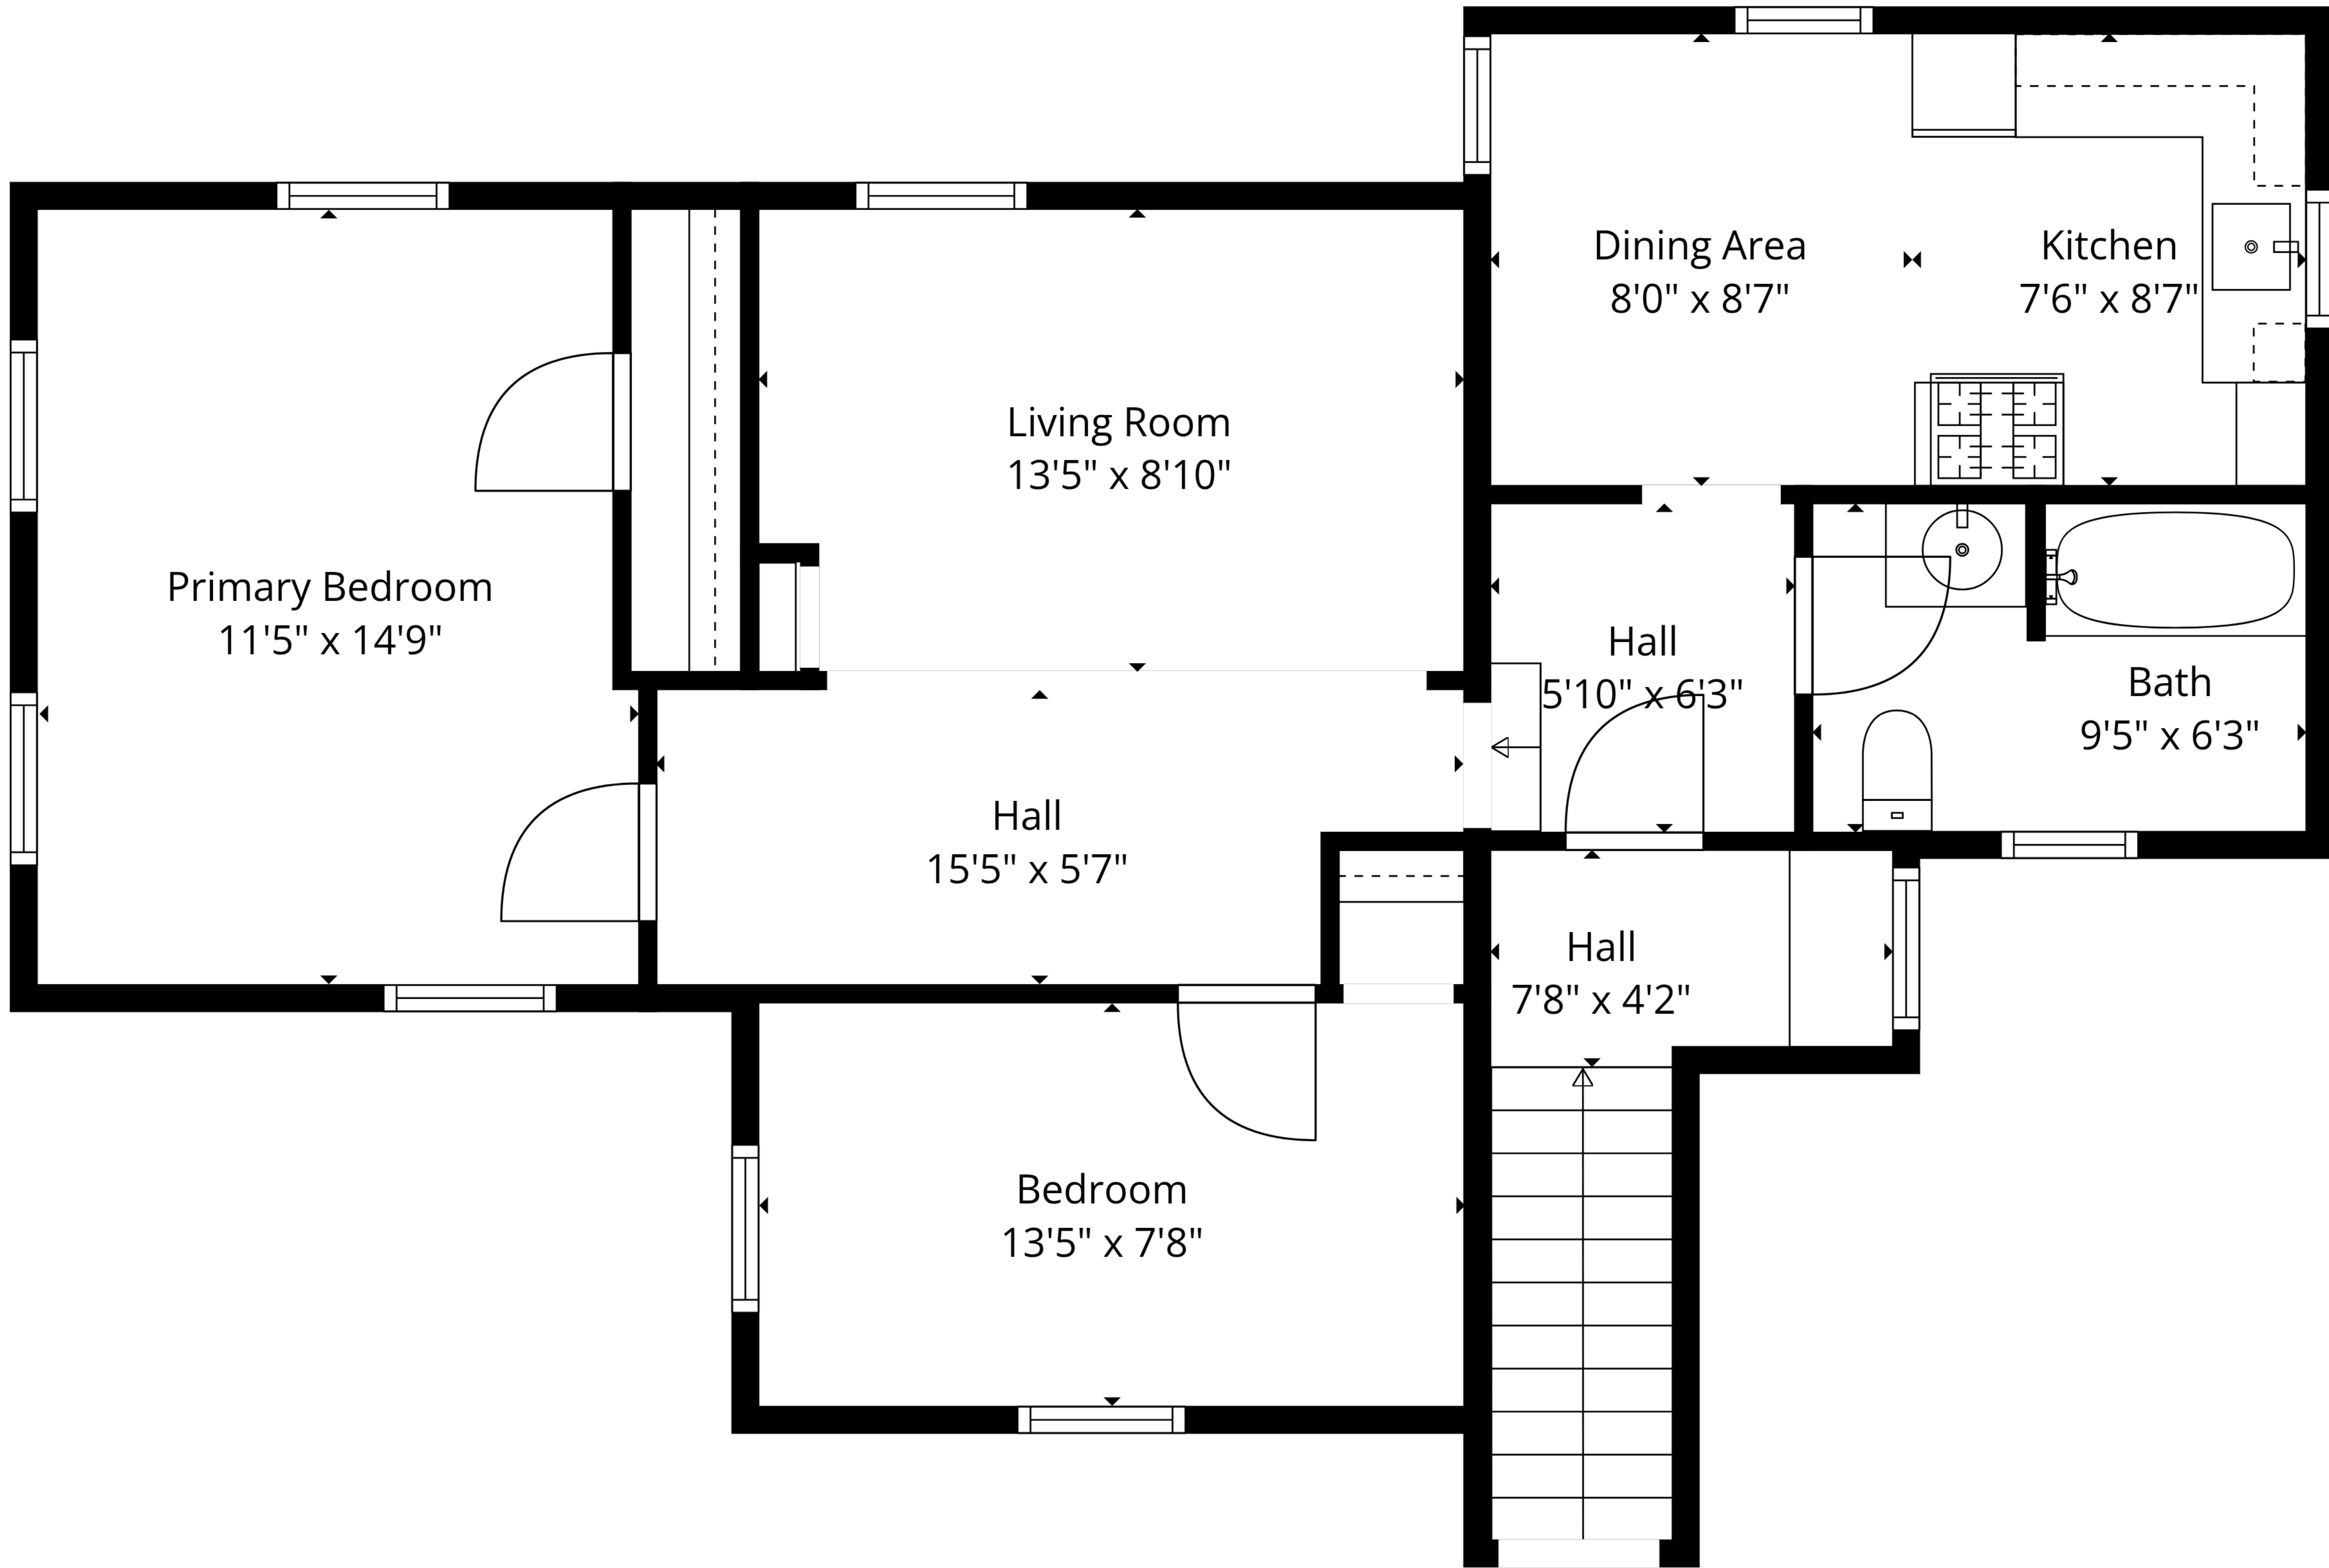

TOTAL: 847 sq. ft
Basement: 25 sq. ft, 1st floor: 822 sq. ft
EXCLUDED AREAS: WALLS: 85 sq. ft

TOTAL: 847 sq. ft
Basement: 25 sq. ft, 1st floor: 822 sq. ft
EXCLUDED AREAS: WALLS: 85 sq. ft

1st Floor

TOTAL: 847 sq. ft
 Basement: 25 sq. ft, 1st floor: 822 sq. ft
 EXCLUDED AREAS: WALLS: 85 sq. ft