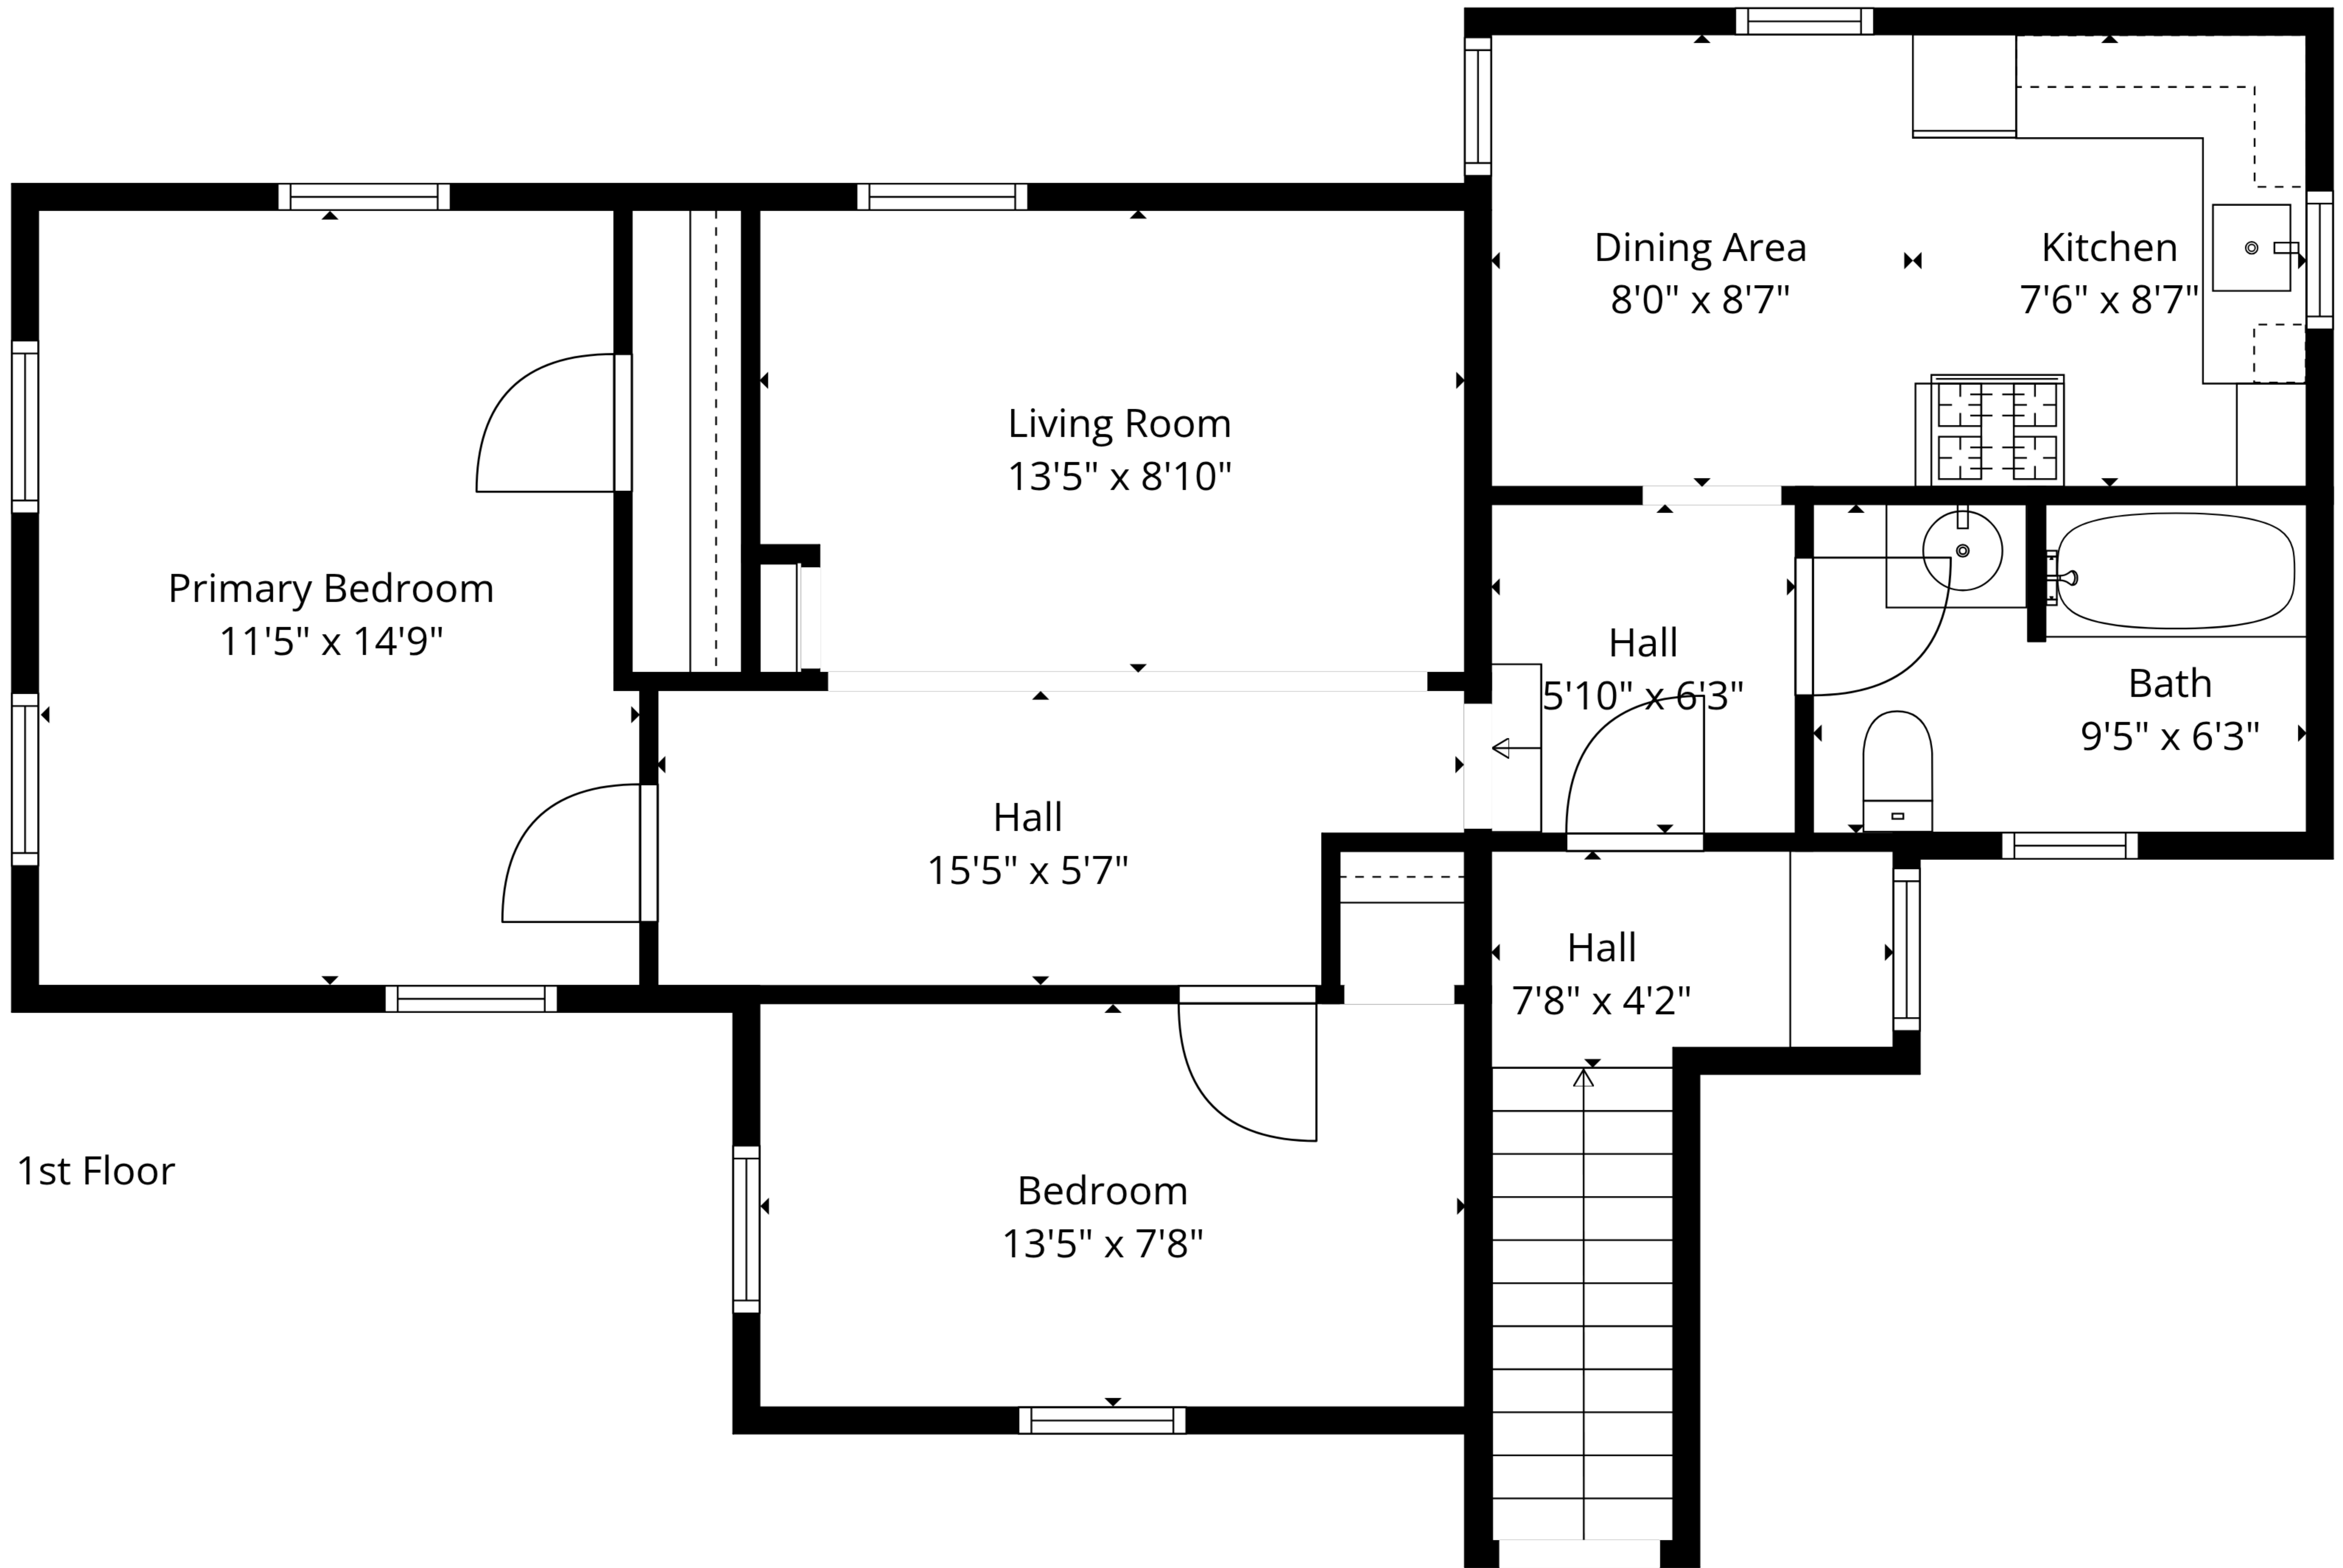

TOTAL: 847 sq. ft
Basement: 25 sq. ft, 1st floor: 822 sq. ft
EXCLUDED AREAS: WALLS: 85 sq. ft

TOTAL: 847 sq. ft
Basement: 25 sq. ft, 1st floor: 822 sq. ft
EXCLUDED AREAS: WALLS: 85 sq. ft

1st Floor

TOTAL: 847 sq. ft
 Basement: 25 sq. ft, 1st floor: 822 sq. ft
 EXCLUDED AREAS: WALLS: 85 sq. ft