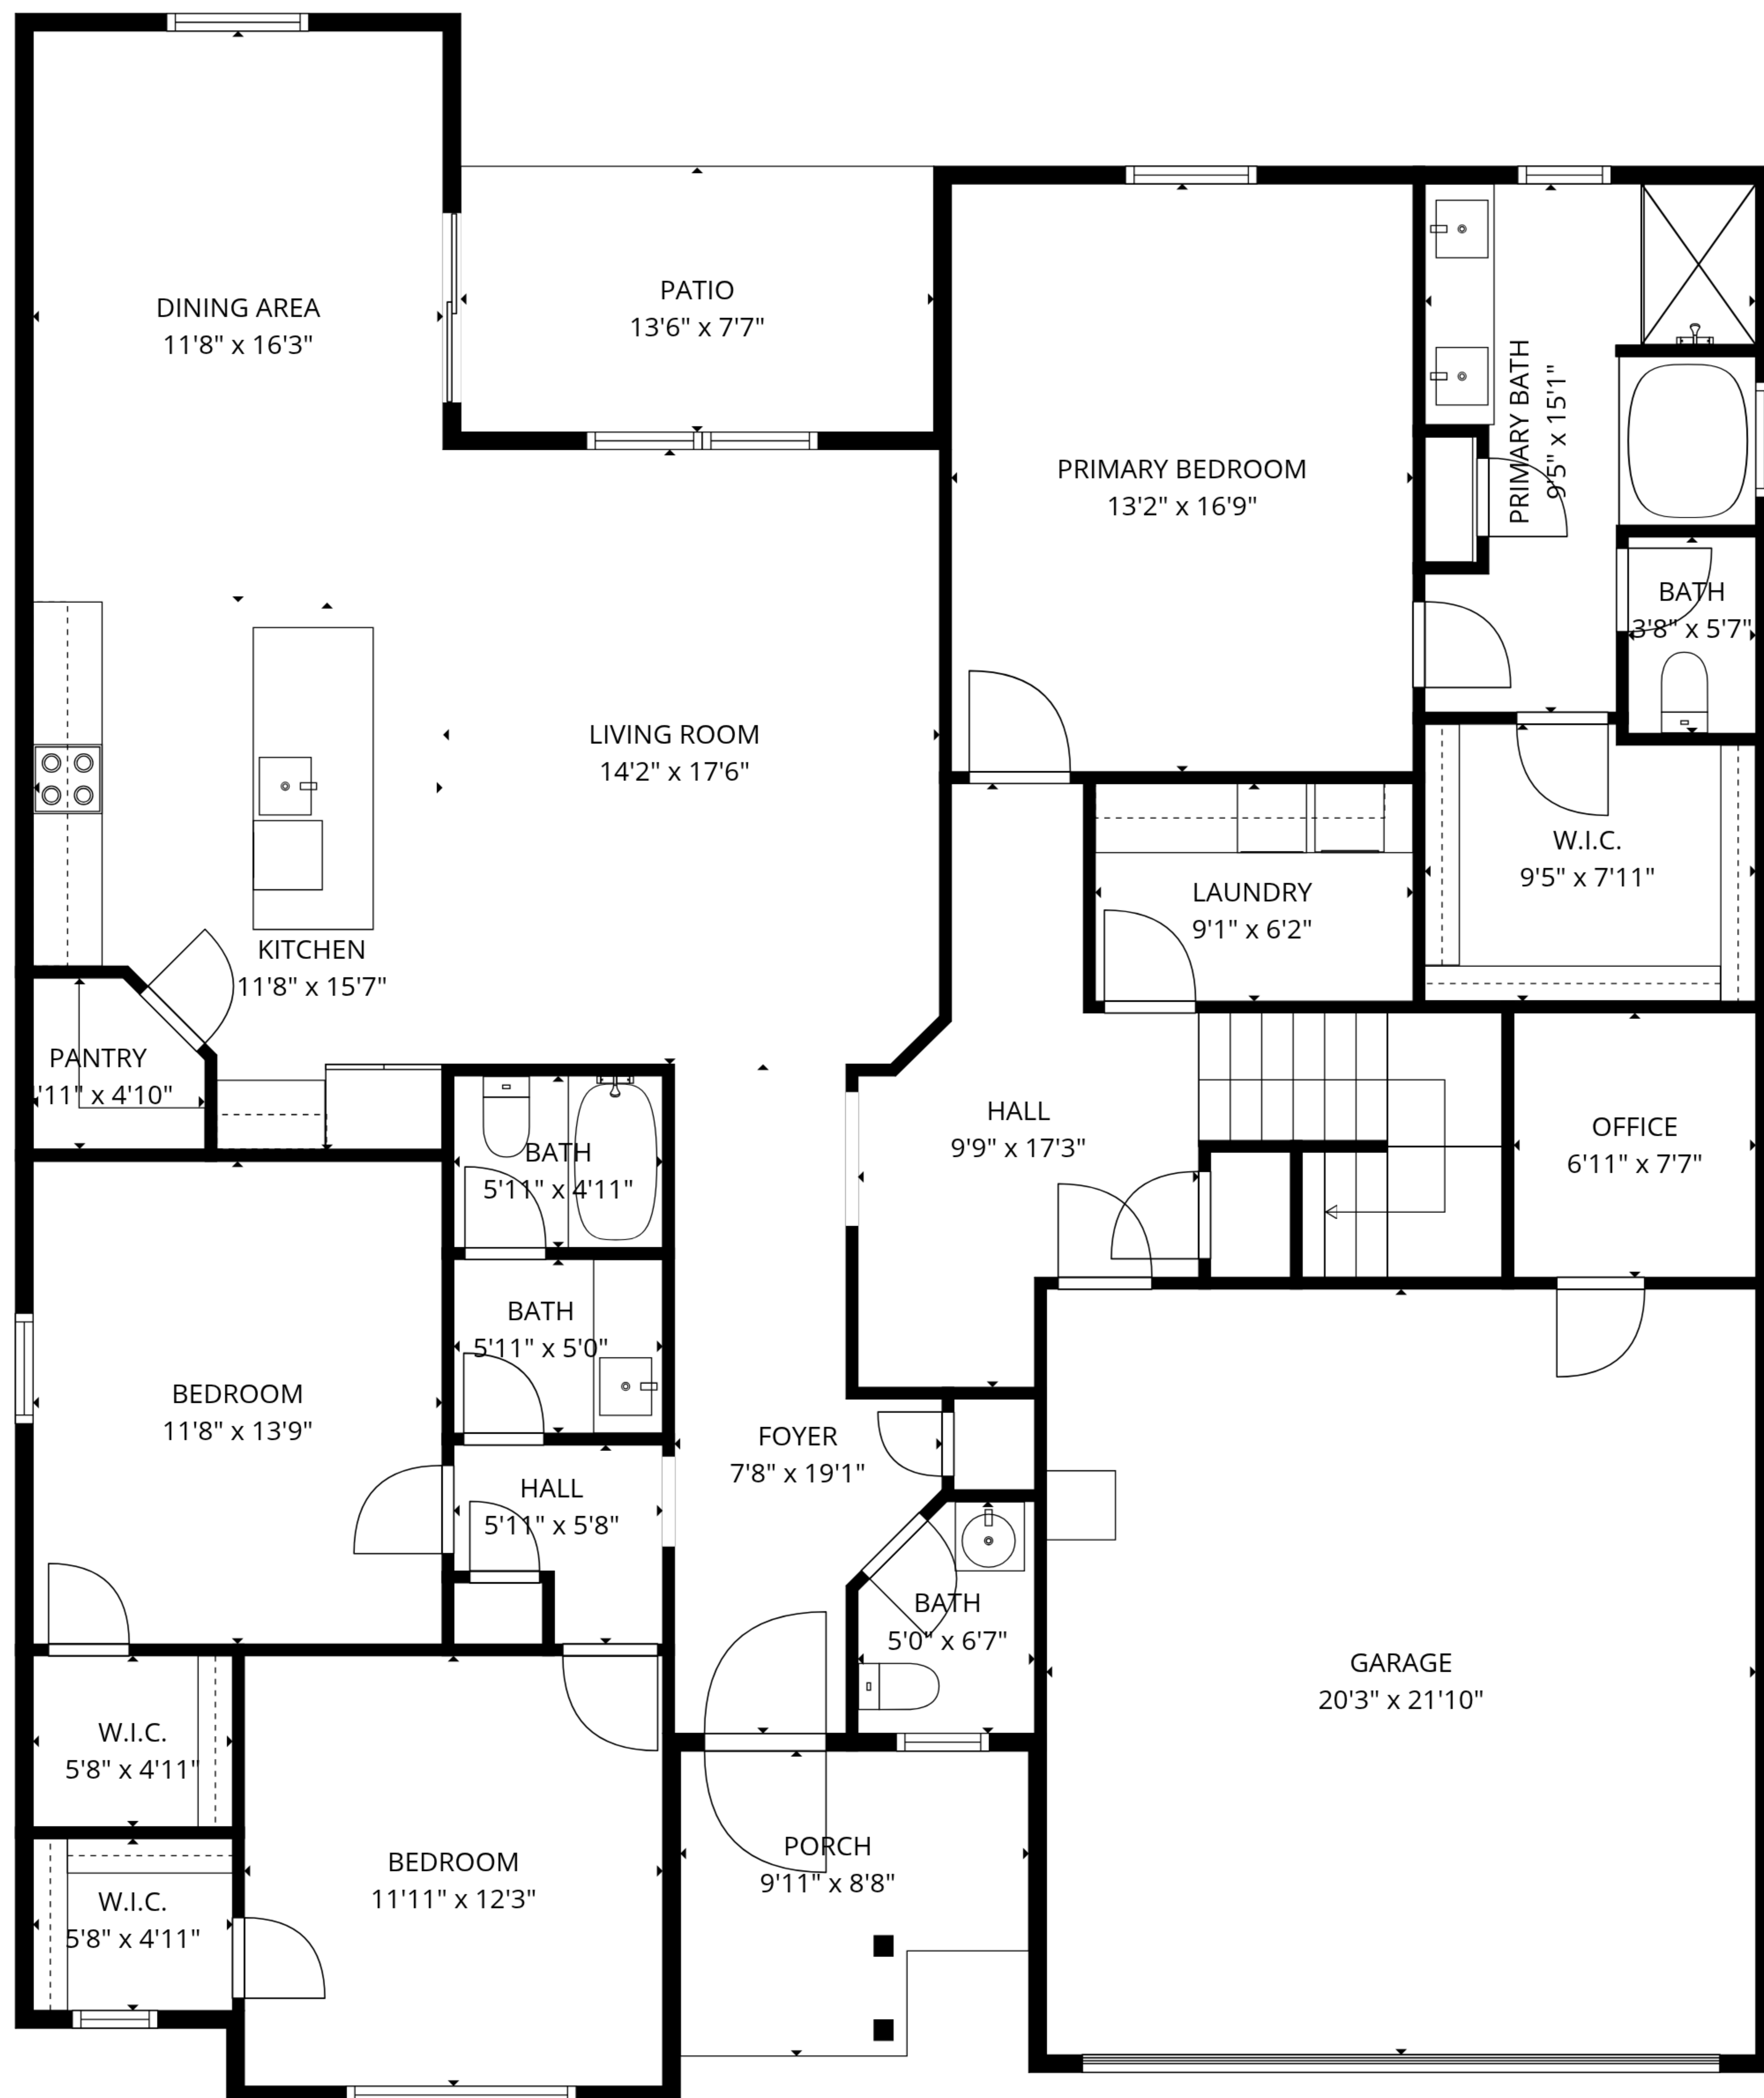

TOTAL: 2669 sq. ft

1st floor: 2011 sq. ft, 2nd floor: 658 sq. ft

EXCLUDED AREAS: PATIO: 102 sq. ft, PORCH: 76 sq. ft, GARAGE: 442 sq. ft,
WALLS: 192 sq. ft

TOTAL: 2669 sq. ft

1st floor: 2011 sq. ft, 2nd floor: 658 sq. ft

EXCLUDED AREAS: PATIO: 102 sq. ft, PORCH: 76 sq. ft, GARAGE: 442 sq. ft,
WALLS: 192 sq. ft

TOTAL: 2669 sq. ft
 1st floor: 2011 sq. ft, 2nd floor: 658 sq. ft
 EXCLUDED AREAS: PATIO: 102 sq. ft, PORCH: 76 sq. ft, GARAGE: 442 sq. ft,
 WALLS: 192 sq. ft