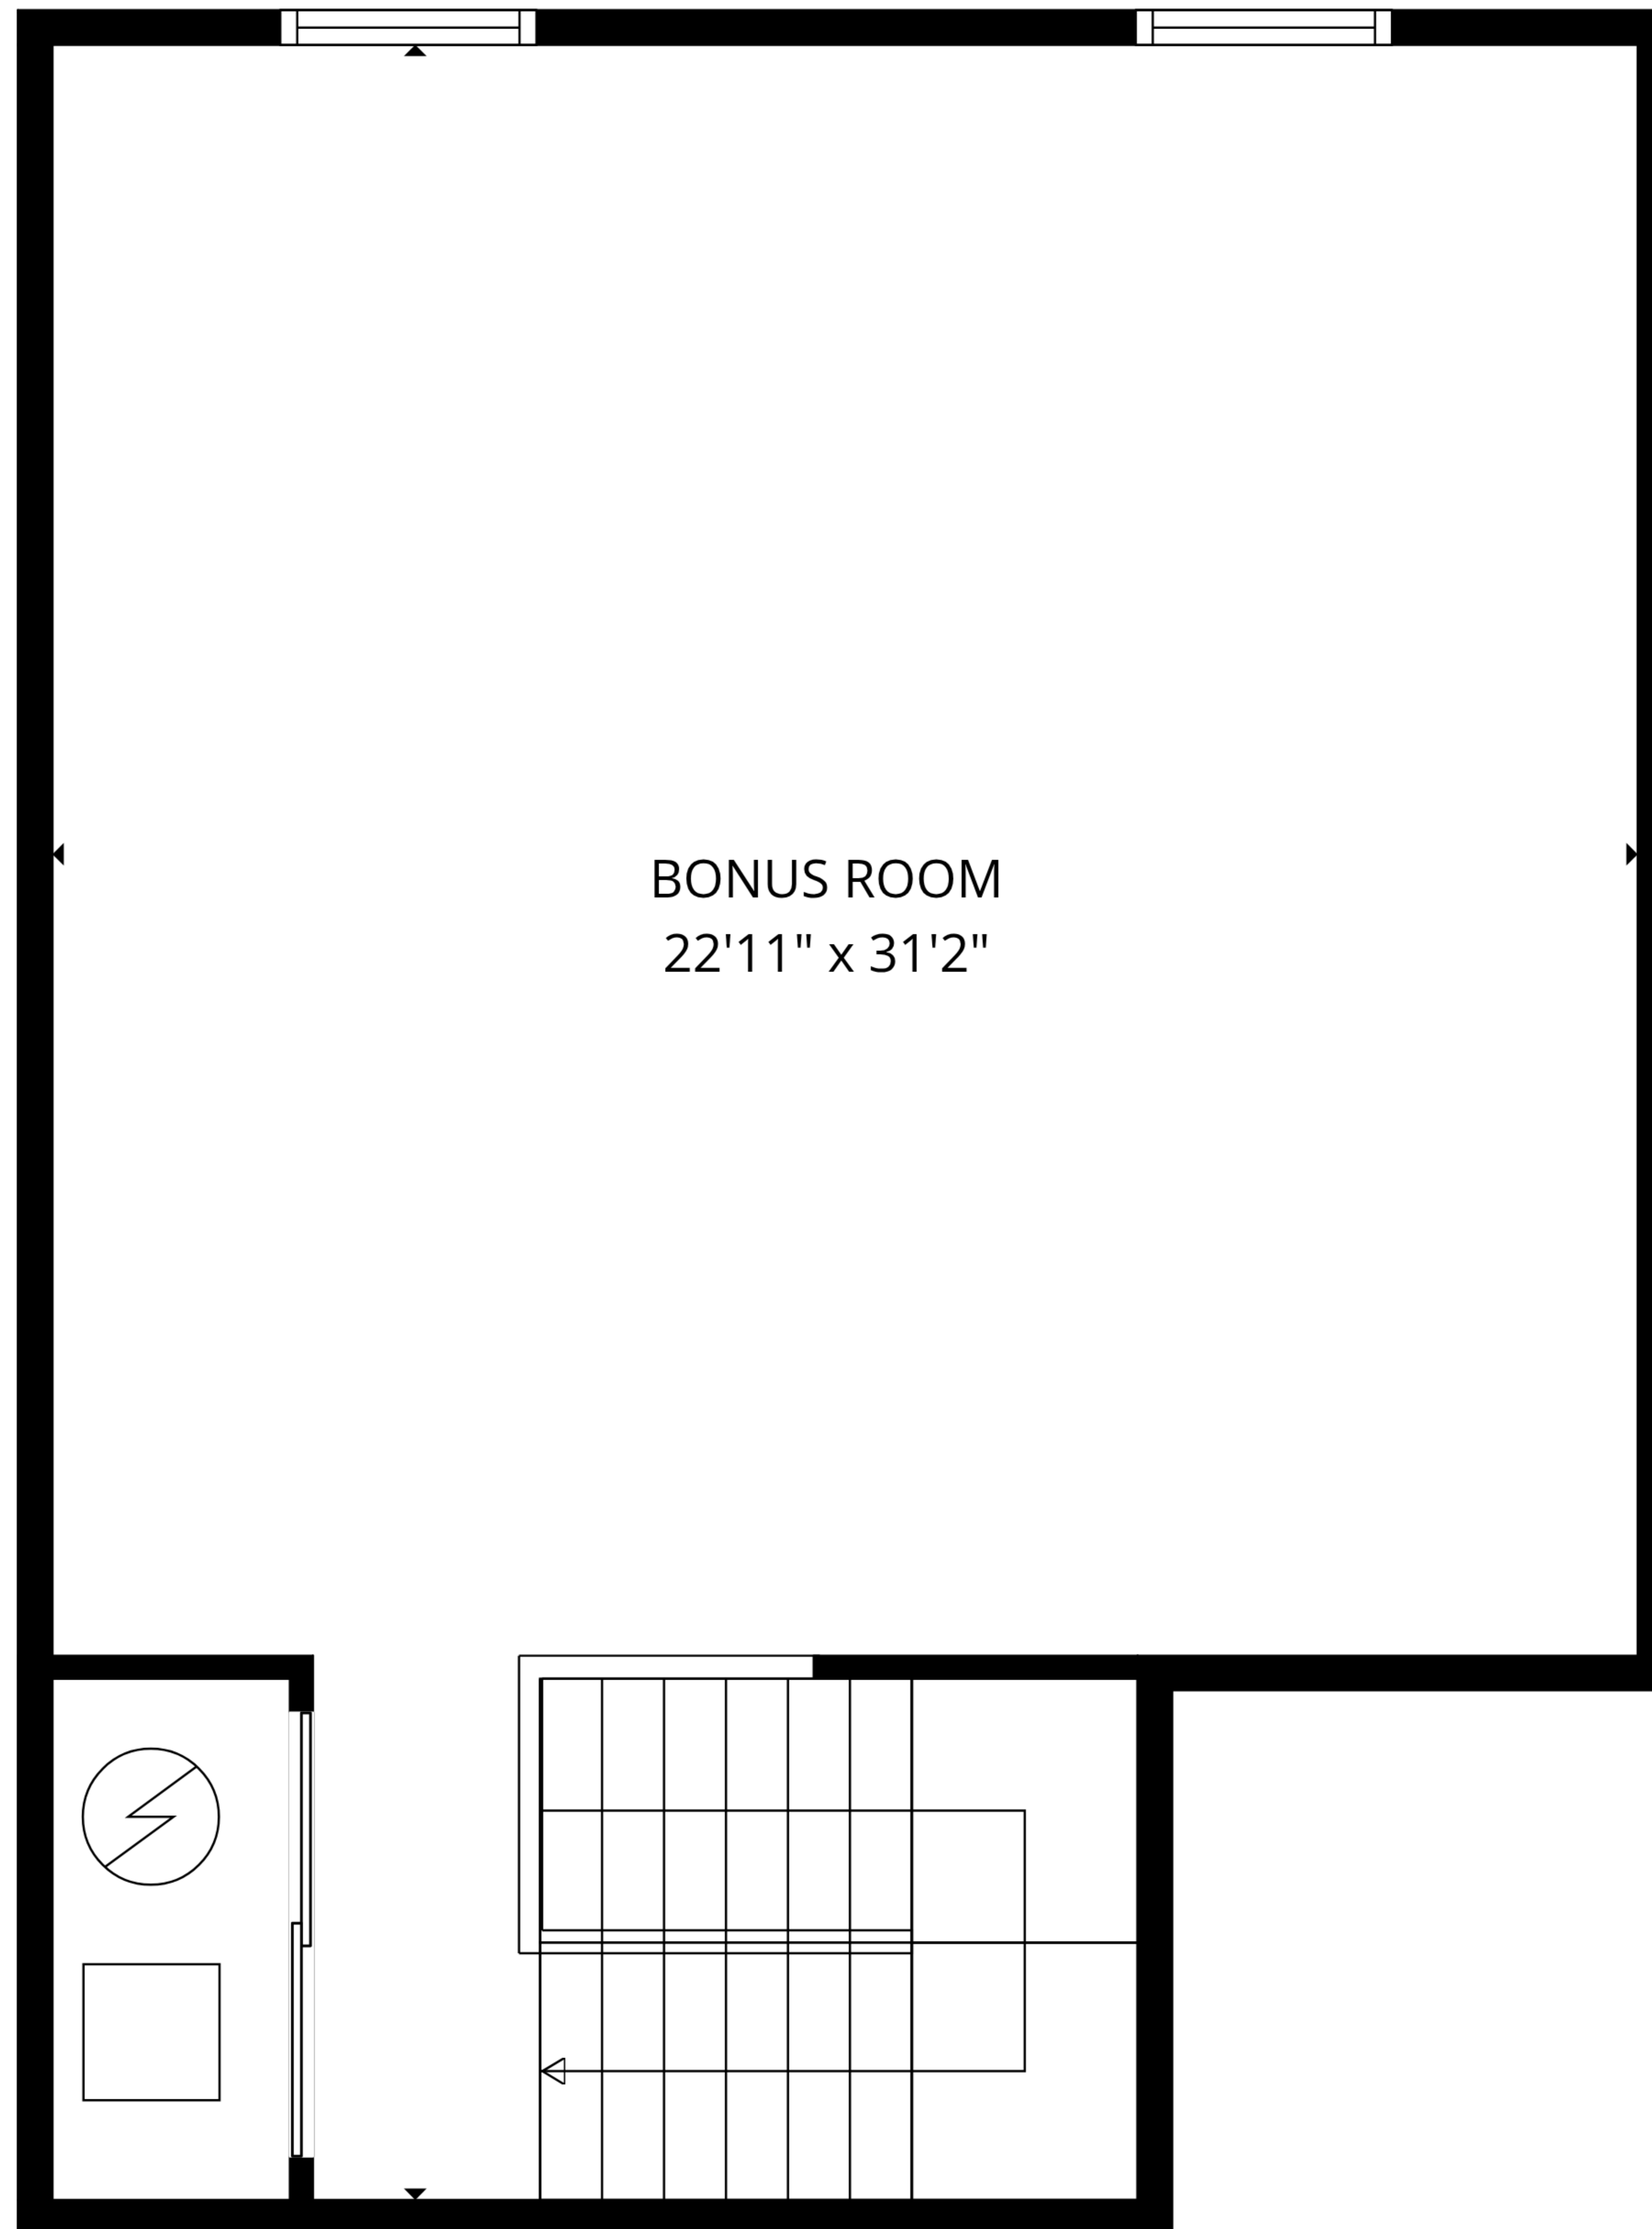

TOTAL: 2669 sq. ft

1st floor: 2011 sq. ft, 2nd floor: 658 sq. ft

EXCLUDED AREAS: PATIO: 102 sq. ft, PORCH: 76 sq. ft, GARAGE: 442 sq. ft,
WALLS: 192 sq. ft

TOTAL: 2669 sq. ft

1st floor: 2011 sq. ft, 2nd floor: 658 sq. ft

EXCLUDED AREAS: PATIO: 102 sq. ft, PORCH: 76 sq. ft, GARAGE: 442 sq. ft,
WALLS: 192 sq. ft

TOTAL: 2669 sq. ft
 1st floor: 2011 sq. ft, 2nd floor: 658 sq. ft
 EXCLUDED AREAS: PATIO: 102 sq. ft, PORCH: 76 sq. ft, GARAGE: 442 sq. ft,
 WALLS: 192 sq. ft