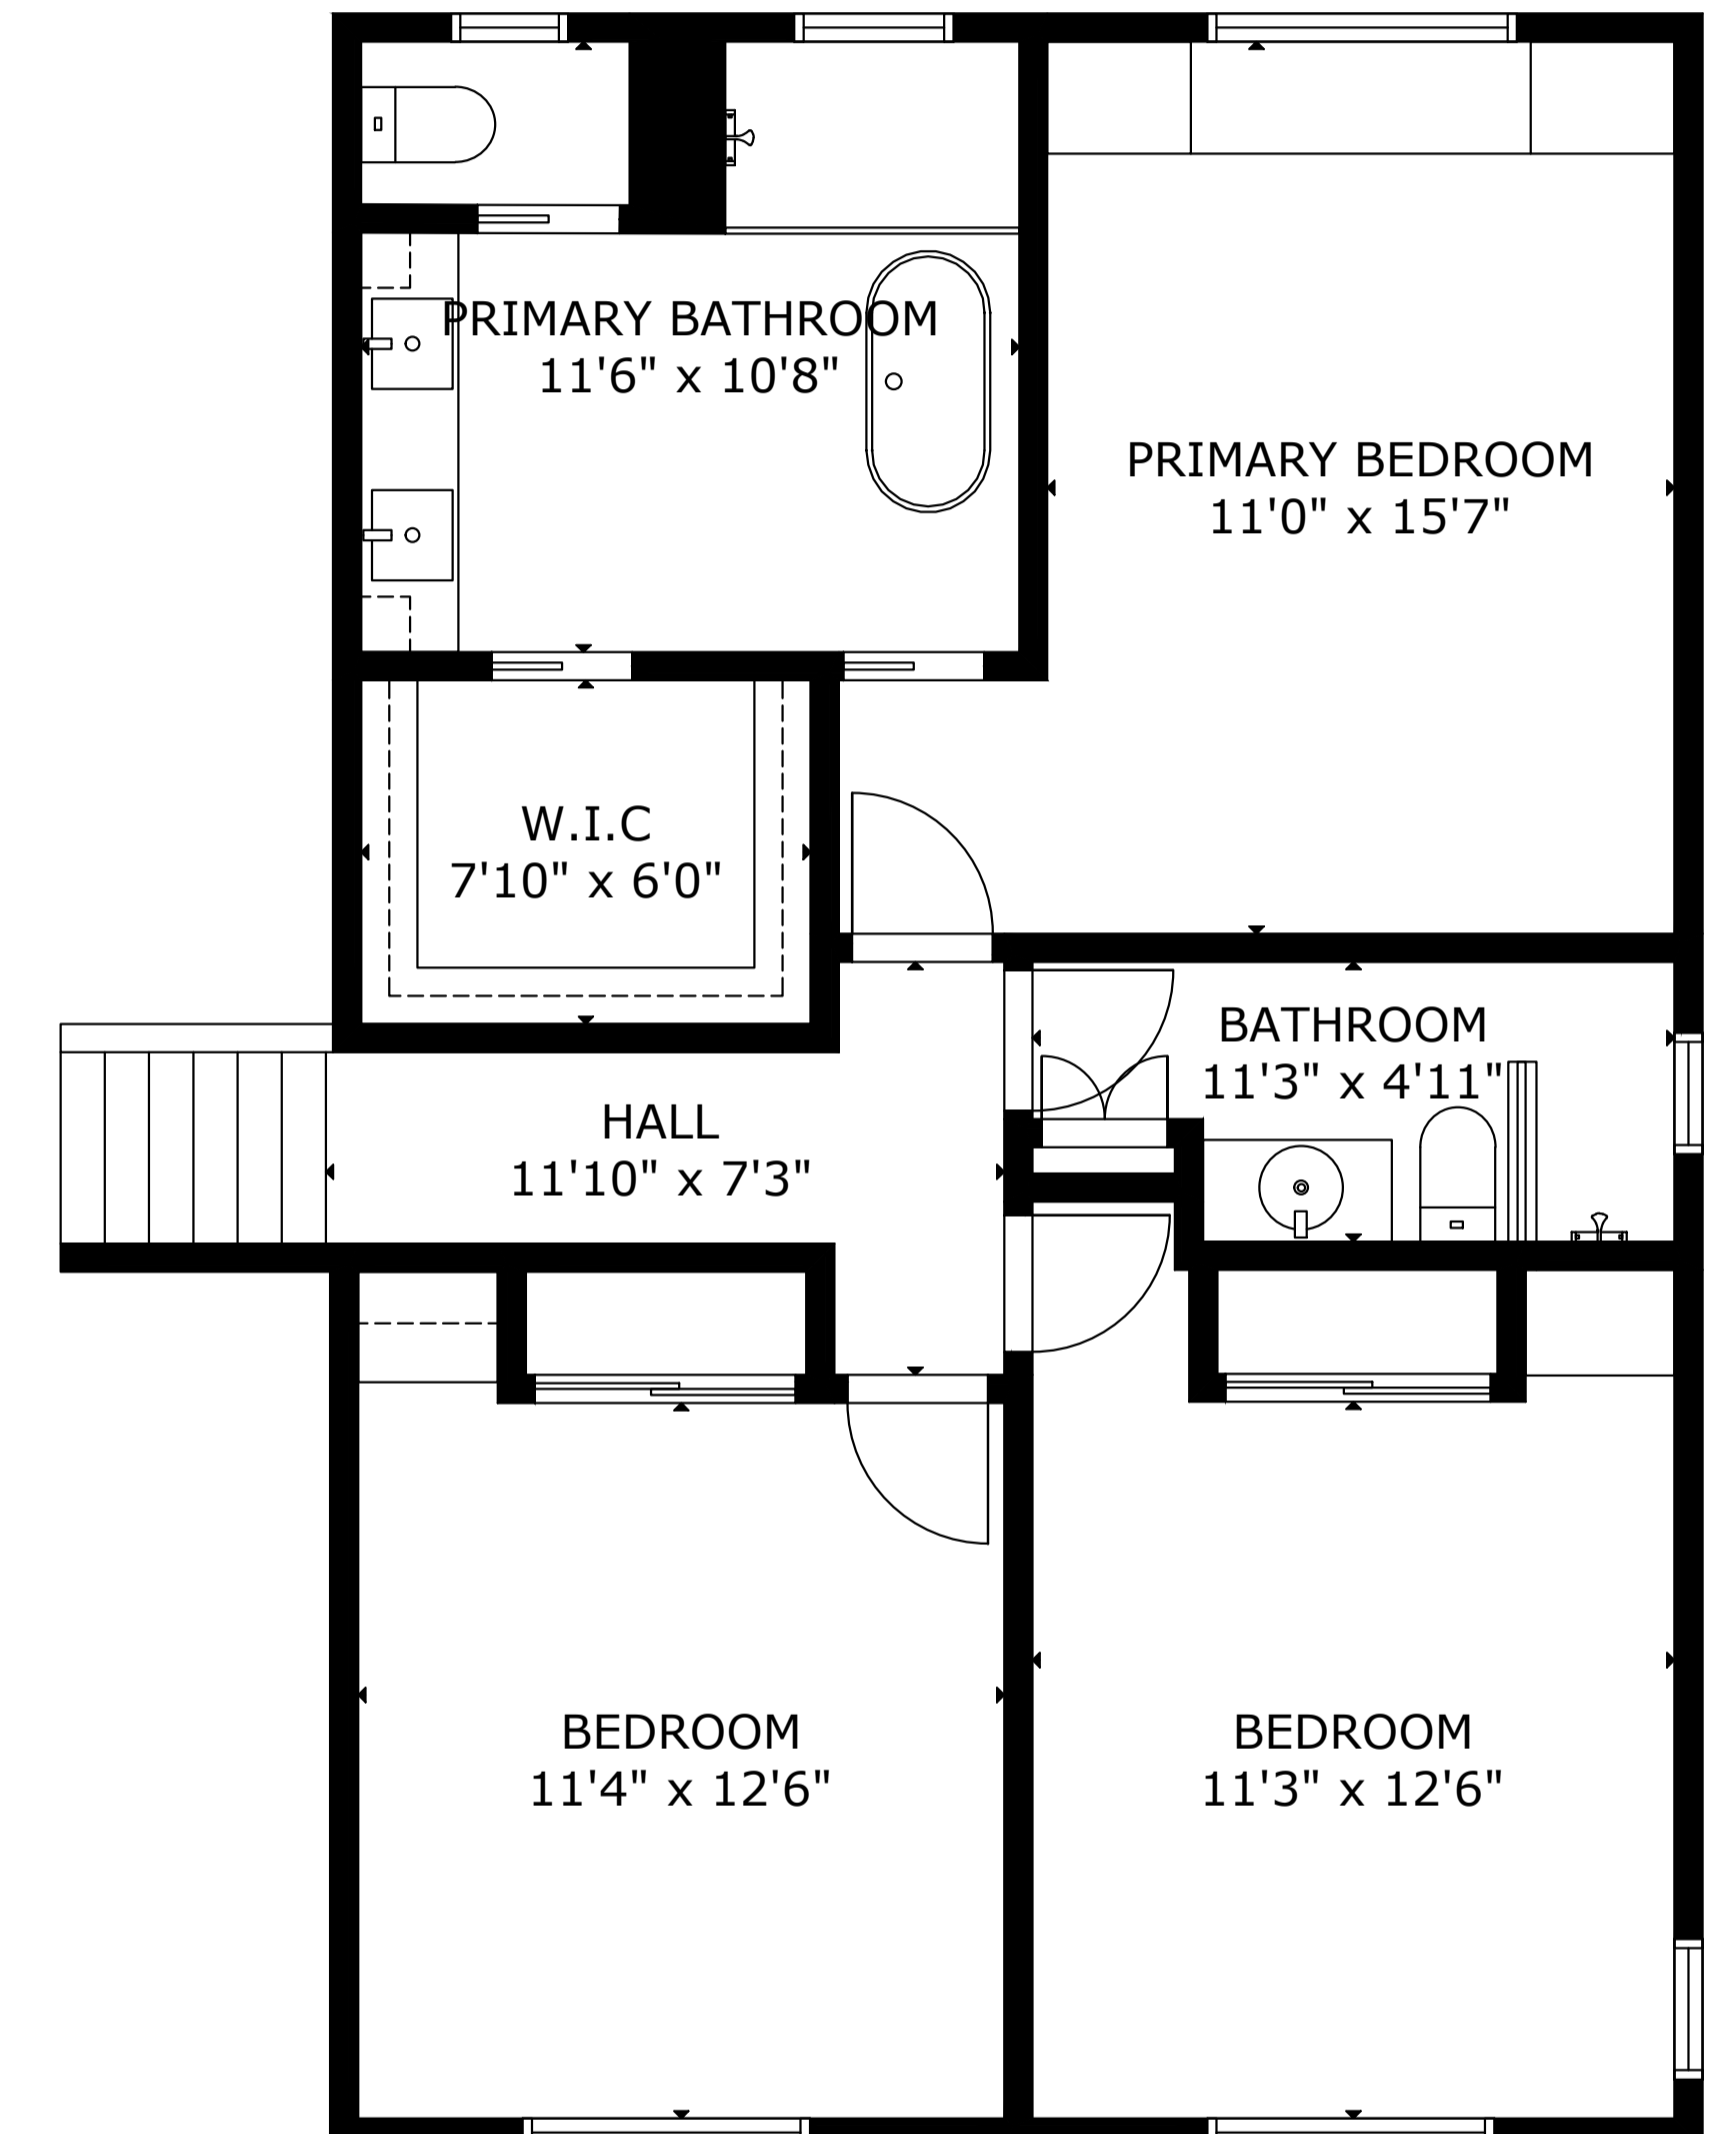

FLOOR 1

FLOOR 2

FLOOR 3

GROSS INTERNAL AREA
 TOTAL: 2,488 sq.ft
 FLOOR 1: 345 sq.ft, FLOOR 2: 1,291 sq.ft, FLOOR 3: 852 sq.ft
 EXCLUDED AREAS: GARAGE: 500 sq.ft
 SIZE AND DIMENSIONS ARE APPROXIMATE, ACTUAL MAY VARY