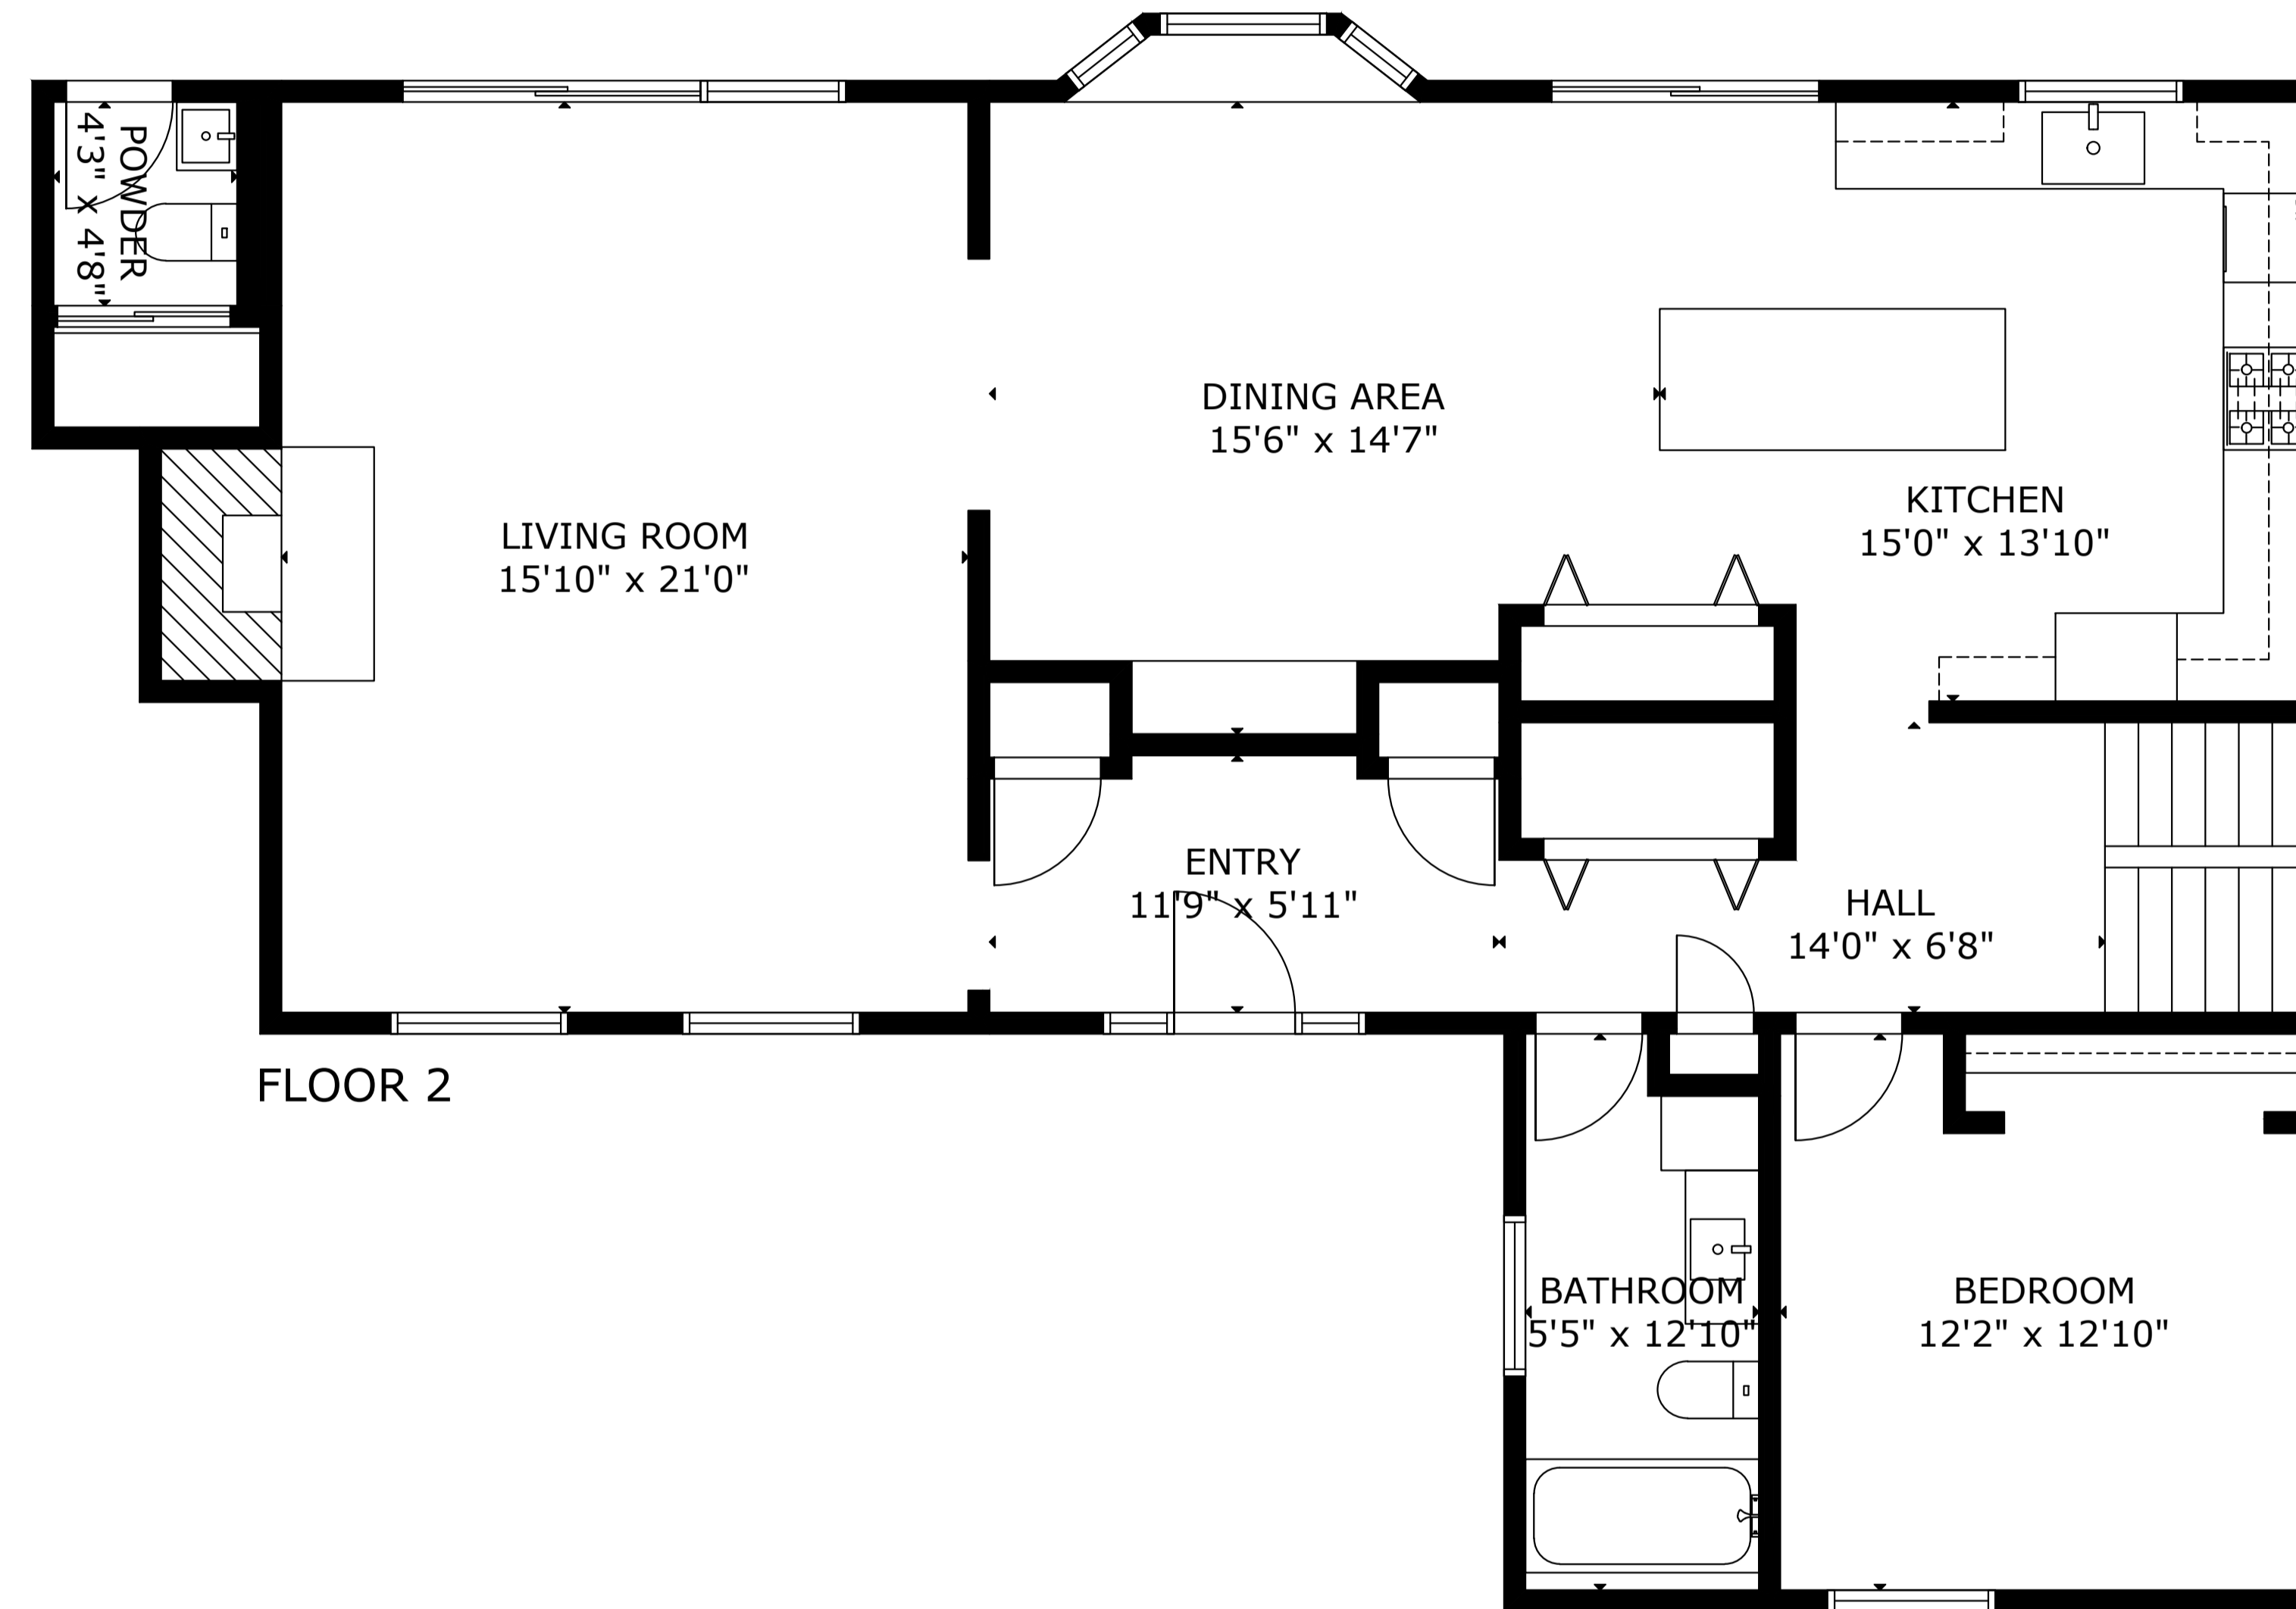

FLOOR 1

FLOOR 2

FLOOR 3

GROSS INTERNAL AREA
 TOTAL: 2,488 sq.ft
 FLOOR 1: 345 sq.ft, FLOOR 2: 1,291 sq.ft, FLOOR 3: 852 sq.ft
 EXCLUDED AREAS: GARAGE: 500 sq.ft
 SIZE AND DIMENSIONS ARE APPROXIMATE, ACTUAL MAY VARY