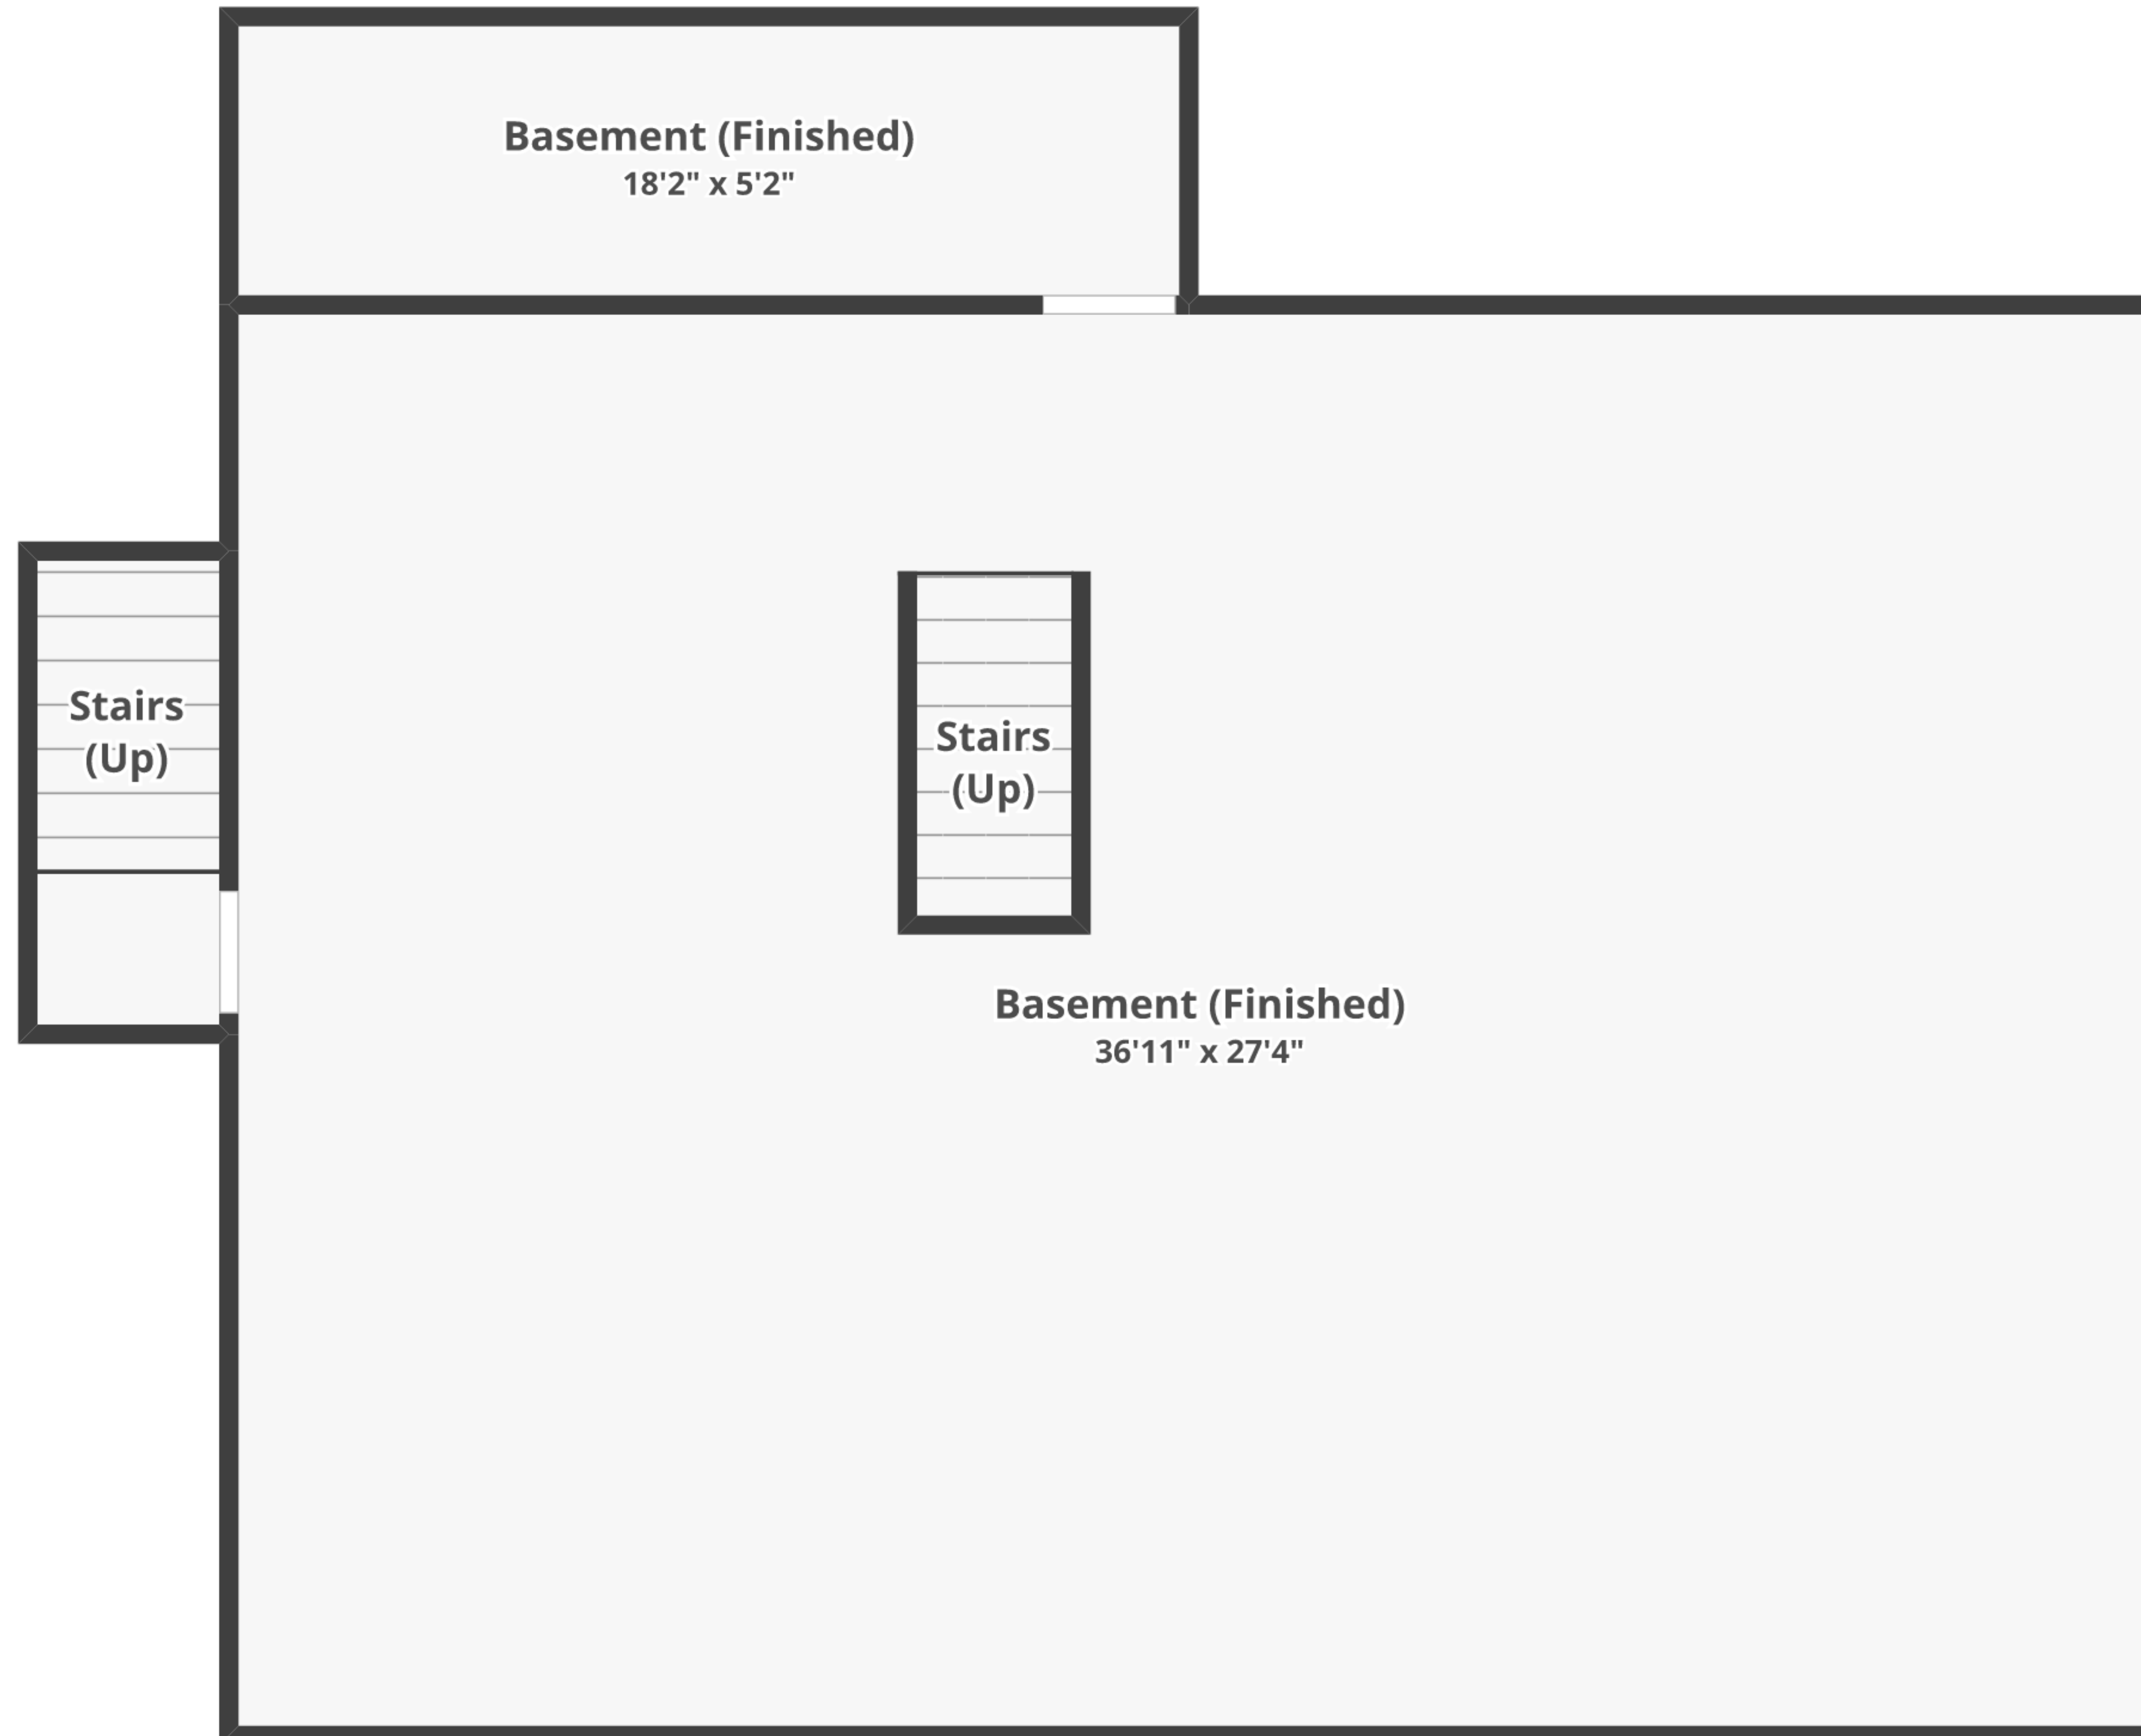

954 Schuylkill Mountain Rd, Schuylkill Haven, PA 17972

Total finished area: ~2,707.93 sq. ft.

Total unfinished area: ~1,092.4 sq. ft.

Basement

Finished area: ~1,092.51 sq. ft.

Unfinished area: ~0 sq. ft.