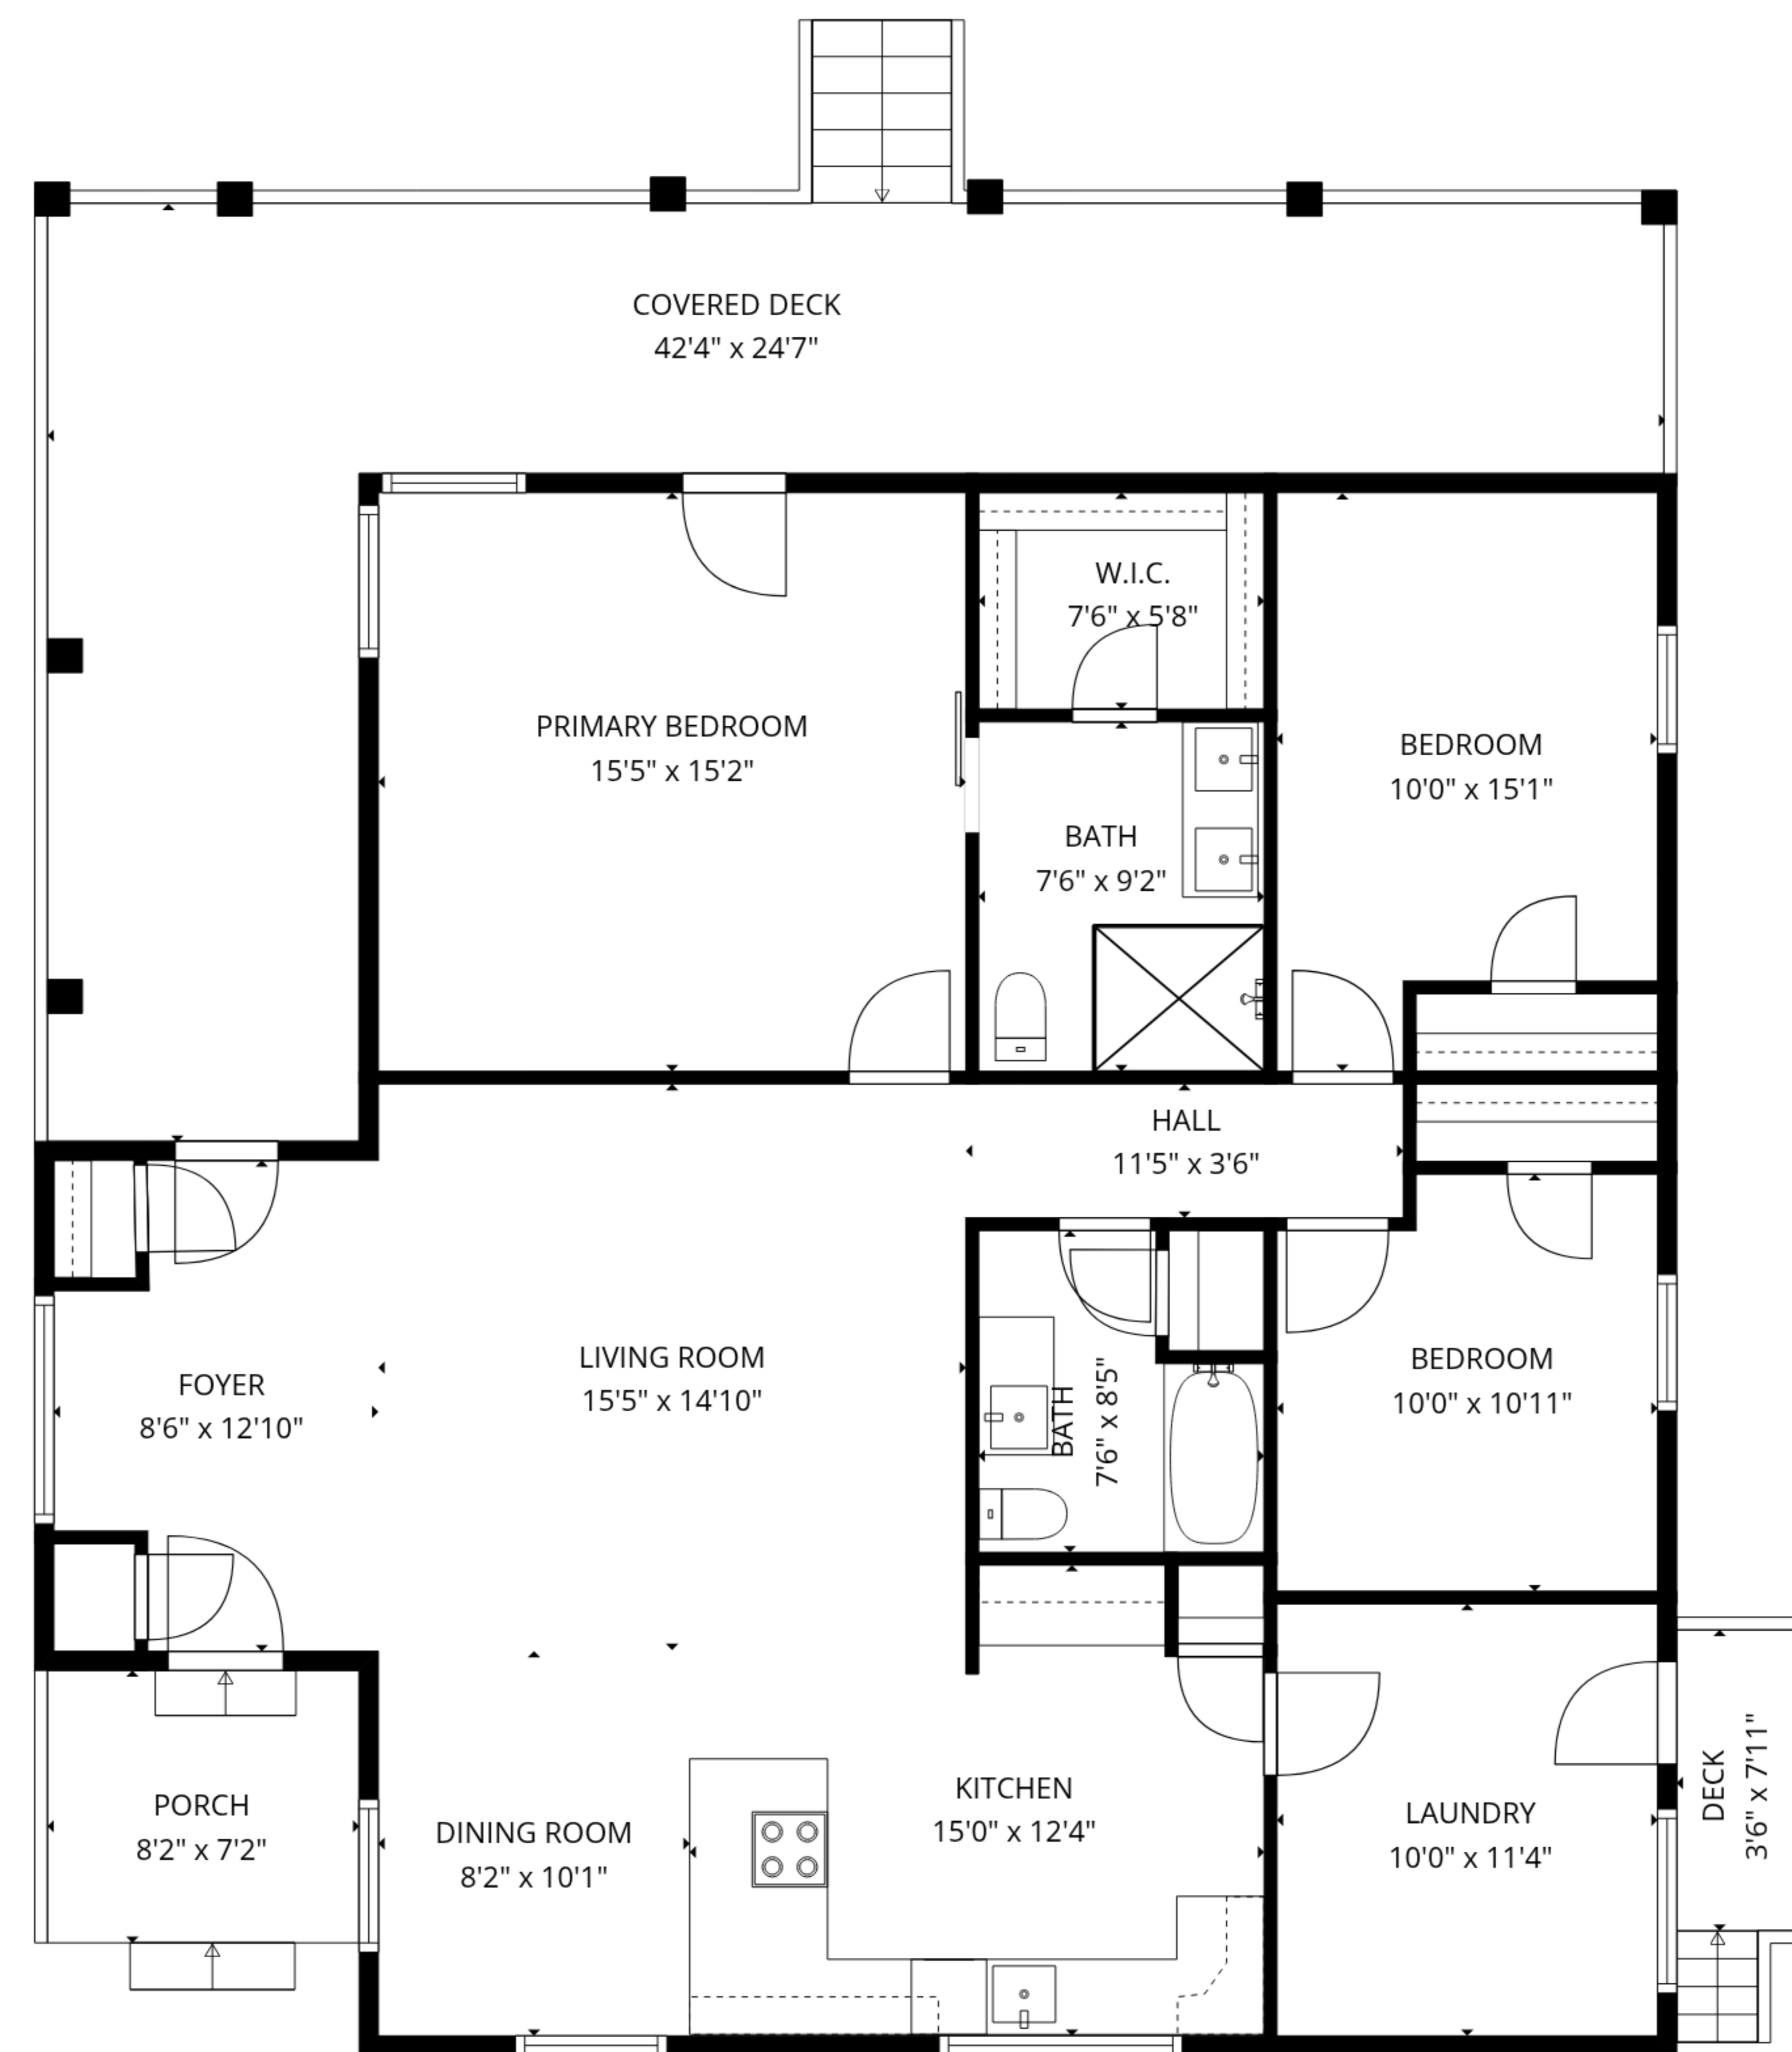

**TOTAL: 1462 sq. ft**  
 1st floor: 1462 sq. ft  
 EXCLUDED AREAS: GARAGE: 402 sq. ft, DECK: 34 sq. ft, COVERED DECK: 460 sq. ft,  
 PORCH: 58 sq. ft, WALLS: 126 sq. ft

SIZES AND DIMENSIONS ARE APPROXIMATE, ACTUAL MAY VARY.