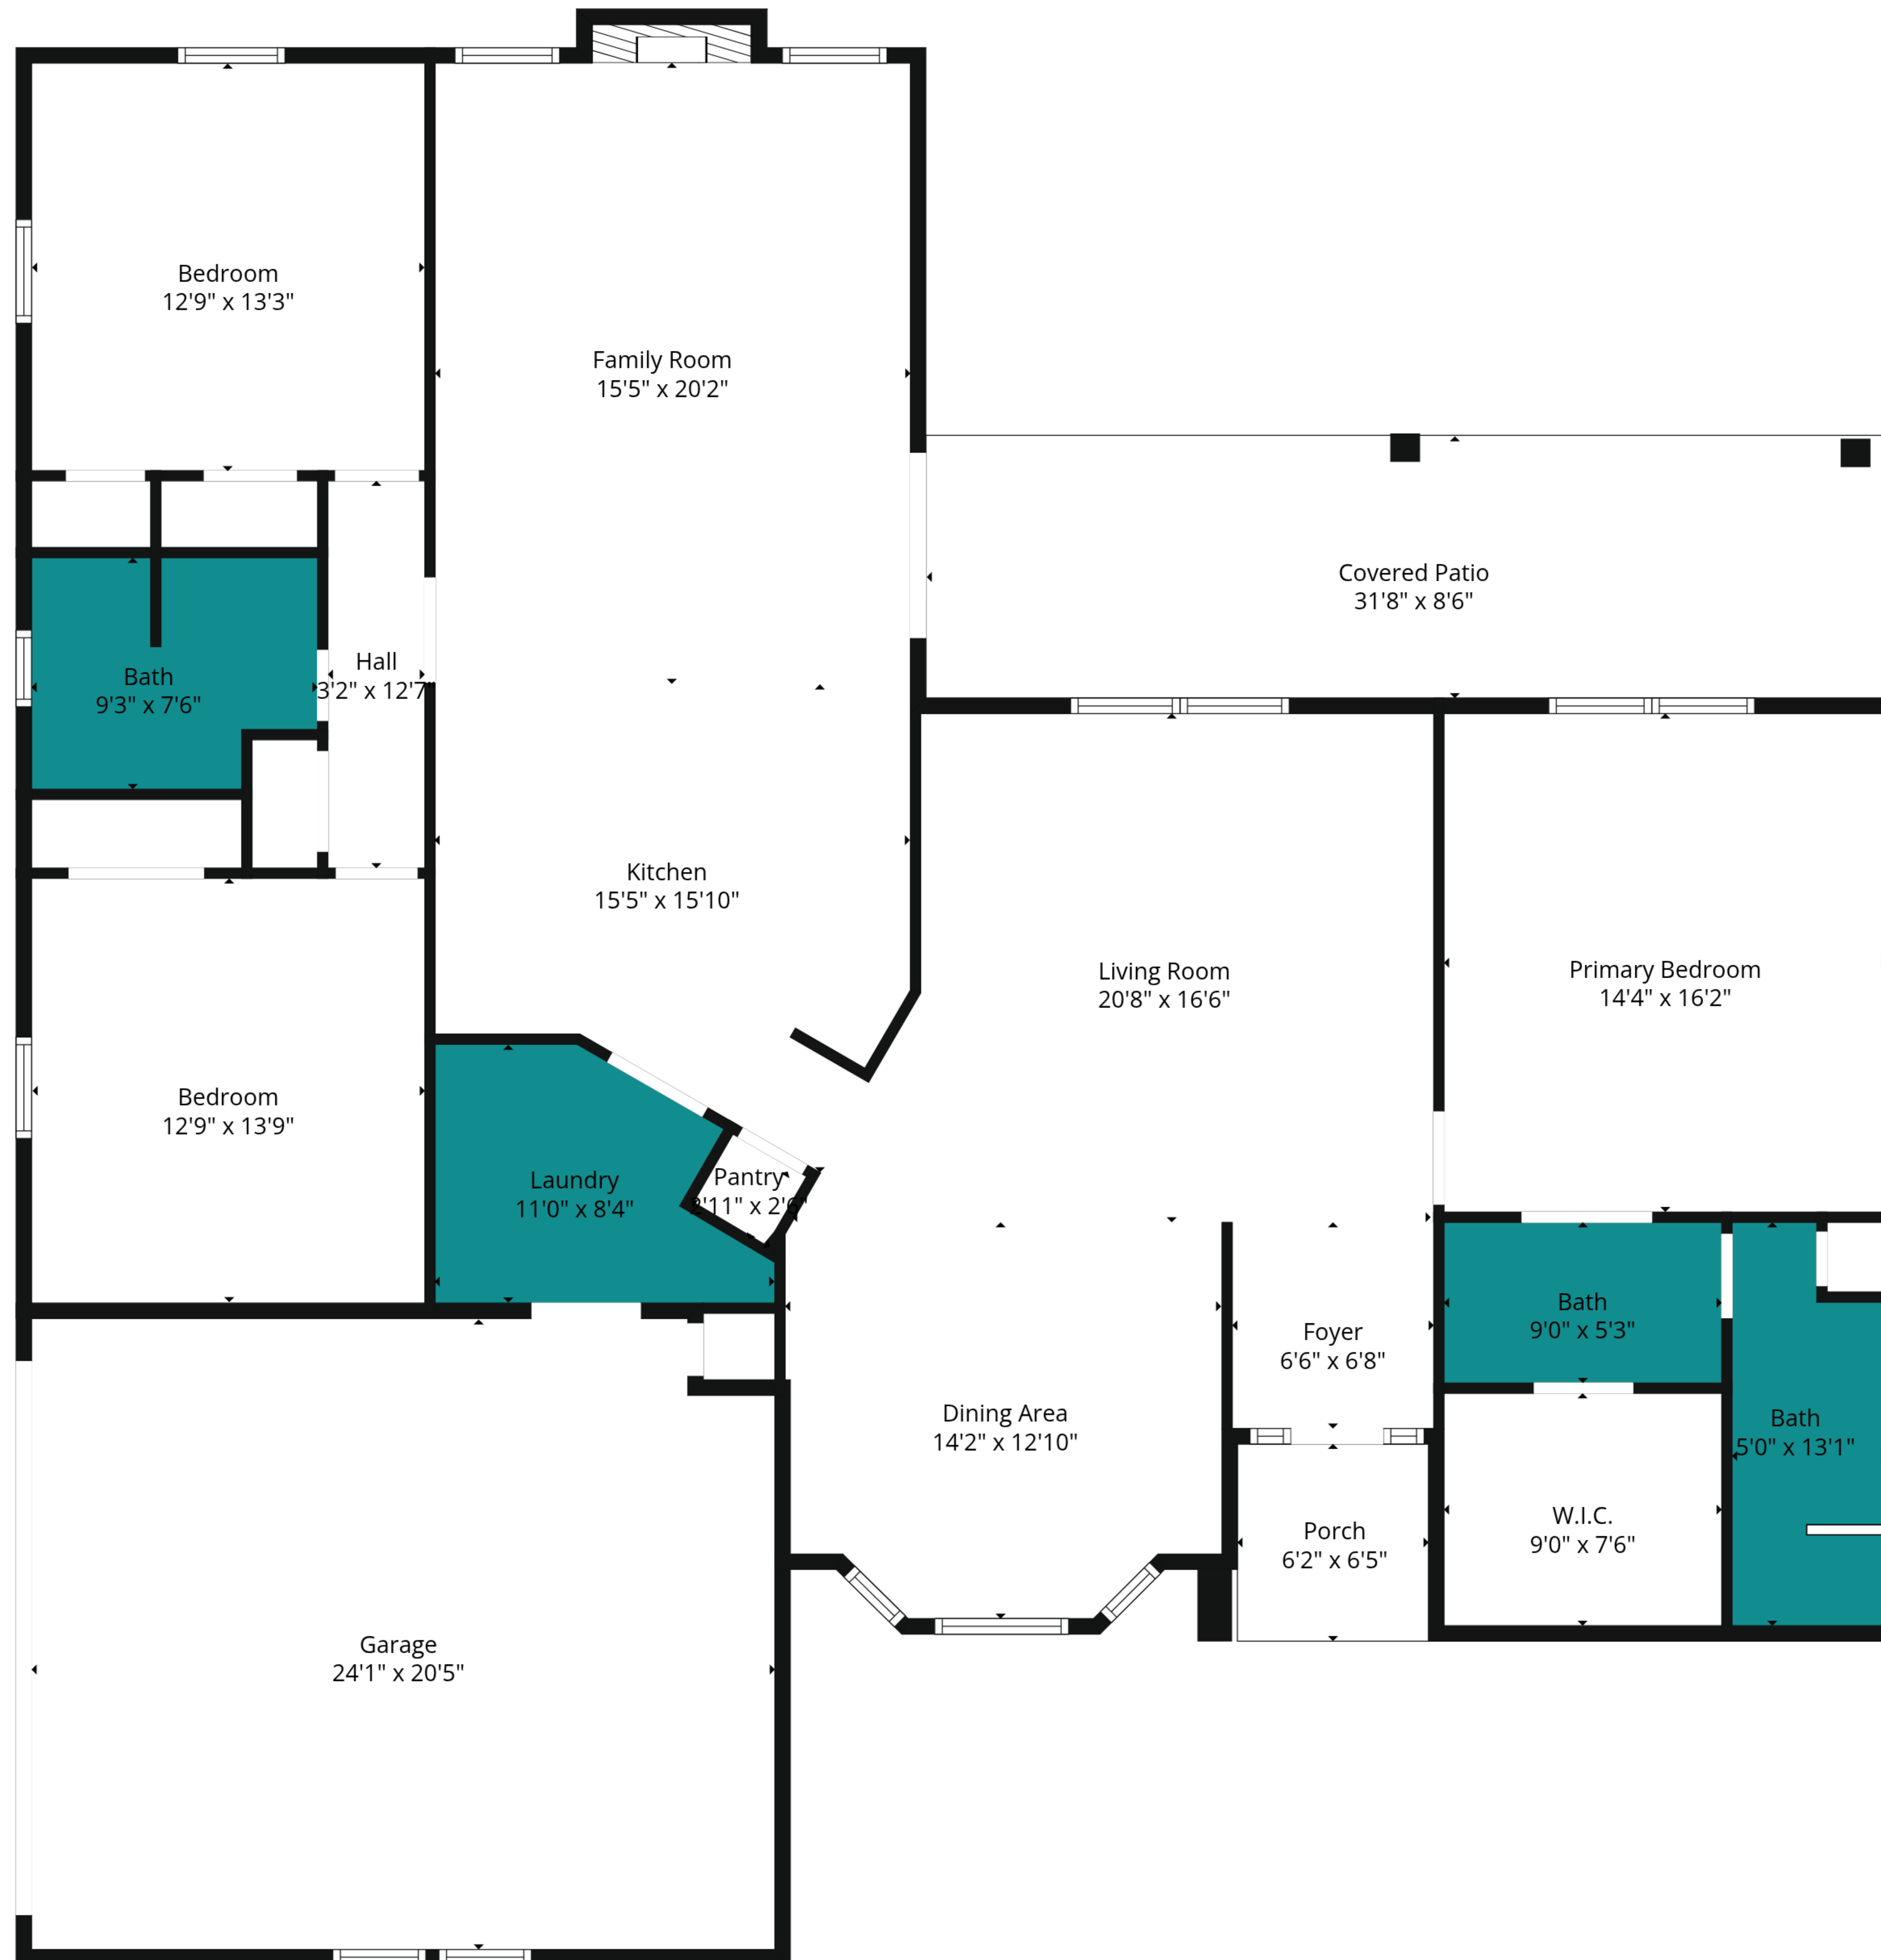

**TOTAL: 2070 sq. ft**

1st floor: 2070 sq. ft

EXCLUDED AREAS: GARAGE: 486 sq. ft, COVERED PATIO: 270 sq. ft, PORCH: 40 sq. ft,  
 FIREPLACE: 8 sq. ft, WALLS: 144 sq. ft

Floor Plan Created By Cubicasa App. Measurements Deemed Highly Reliable But Not Guaranteed.