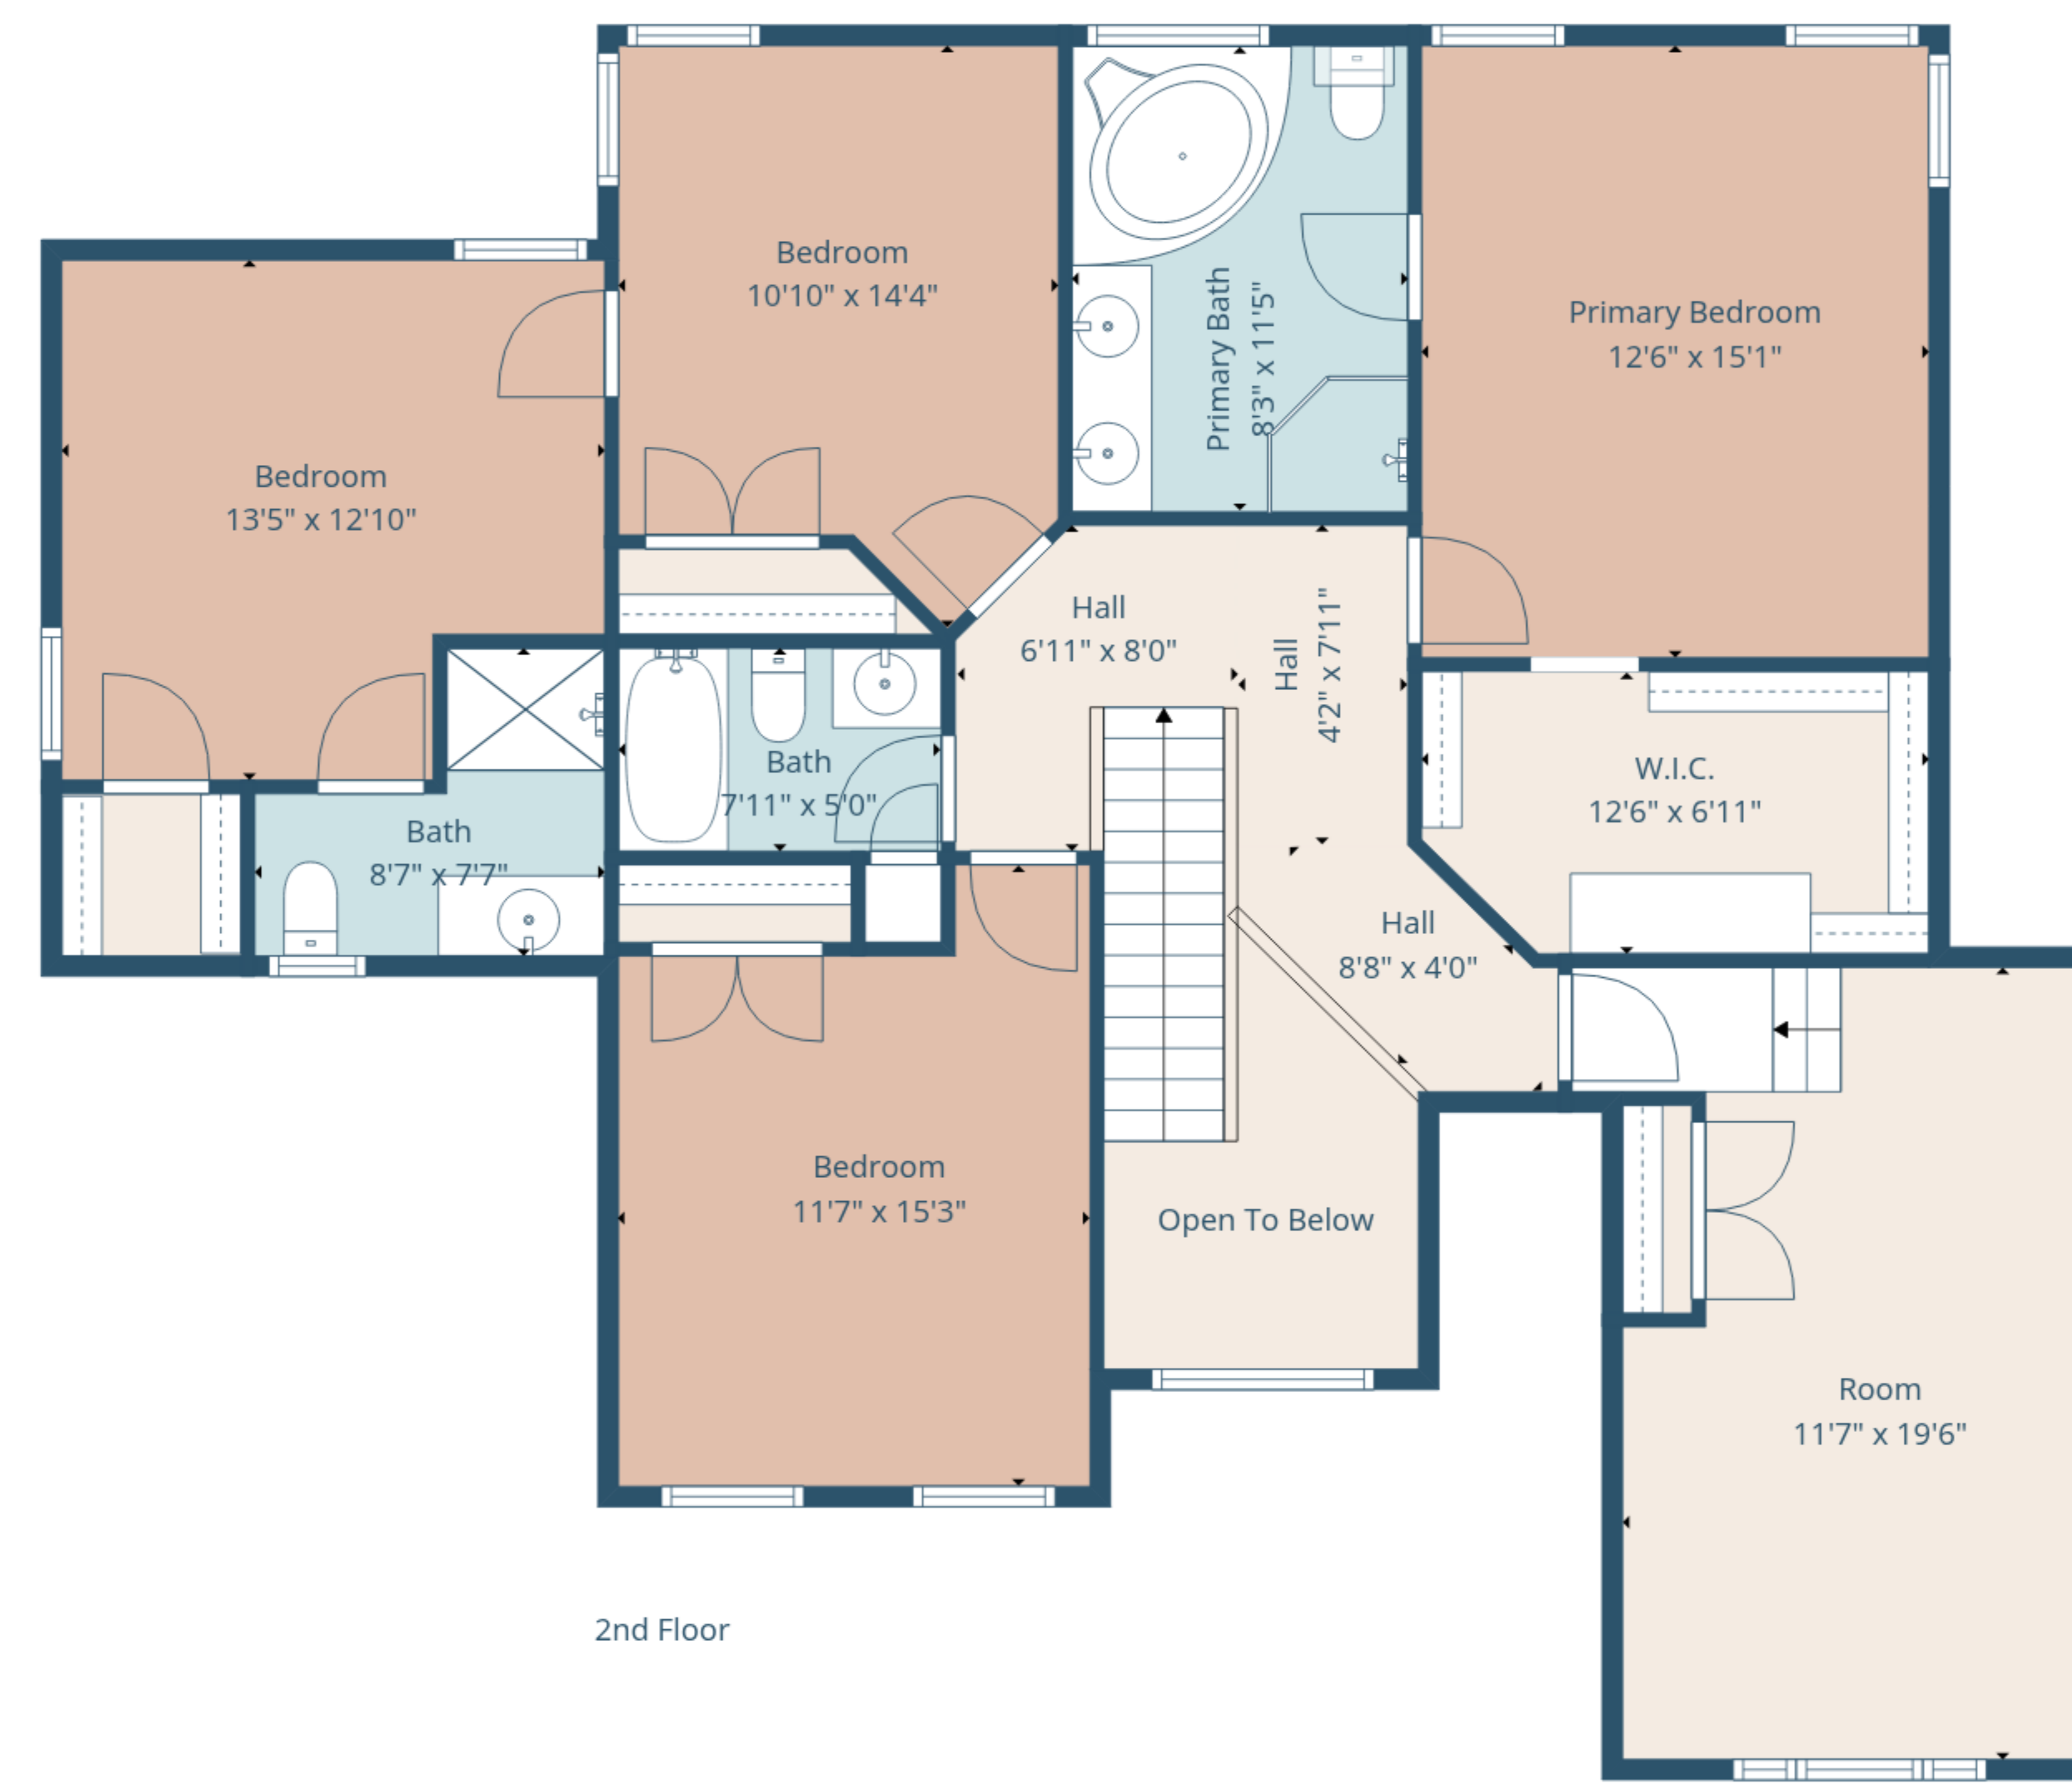

TOTAL: 2524 sq. ft

1st floor: 1143 sq. ft, 2nd floor: 1381 sq. ft

EXCLUDED AREAS: GARAGE: 379 sq. ft, SCREENED PORCH: 151 sq. ft, OPEN TO BELOW: 58 sq. ft,
WALLS: 231 sq. ft

TOTAL: 2524 sq. ft

1st floor: 1143 sq. ft, 2nd floor: 1381 sq. ft

EXCLUDED AREAS: GARAGE: 379 sq. ft, SCREENED PORCH: 151 sq. ft, OPEN TO BELOW: 58 sq. ft,
WALLS: 231 sq. ft

TOTAL: 2524 sq. ft
 1st floor: 1143 sq. ft, 2nd floor: 1381 sq. ft
 EXCLUDED AREAS: GARAGE: 379 sq. ft, SCREENED PORCH: 151 sq. ft, OPEN TO BELOW: 58 sq. ft,
 WALLS: 231 sq. ft