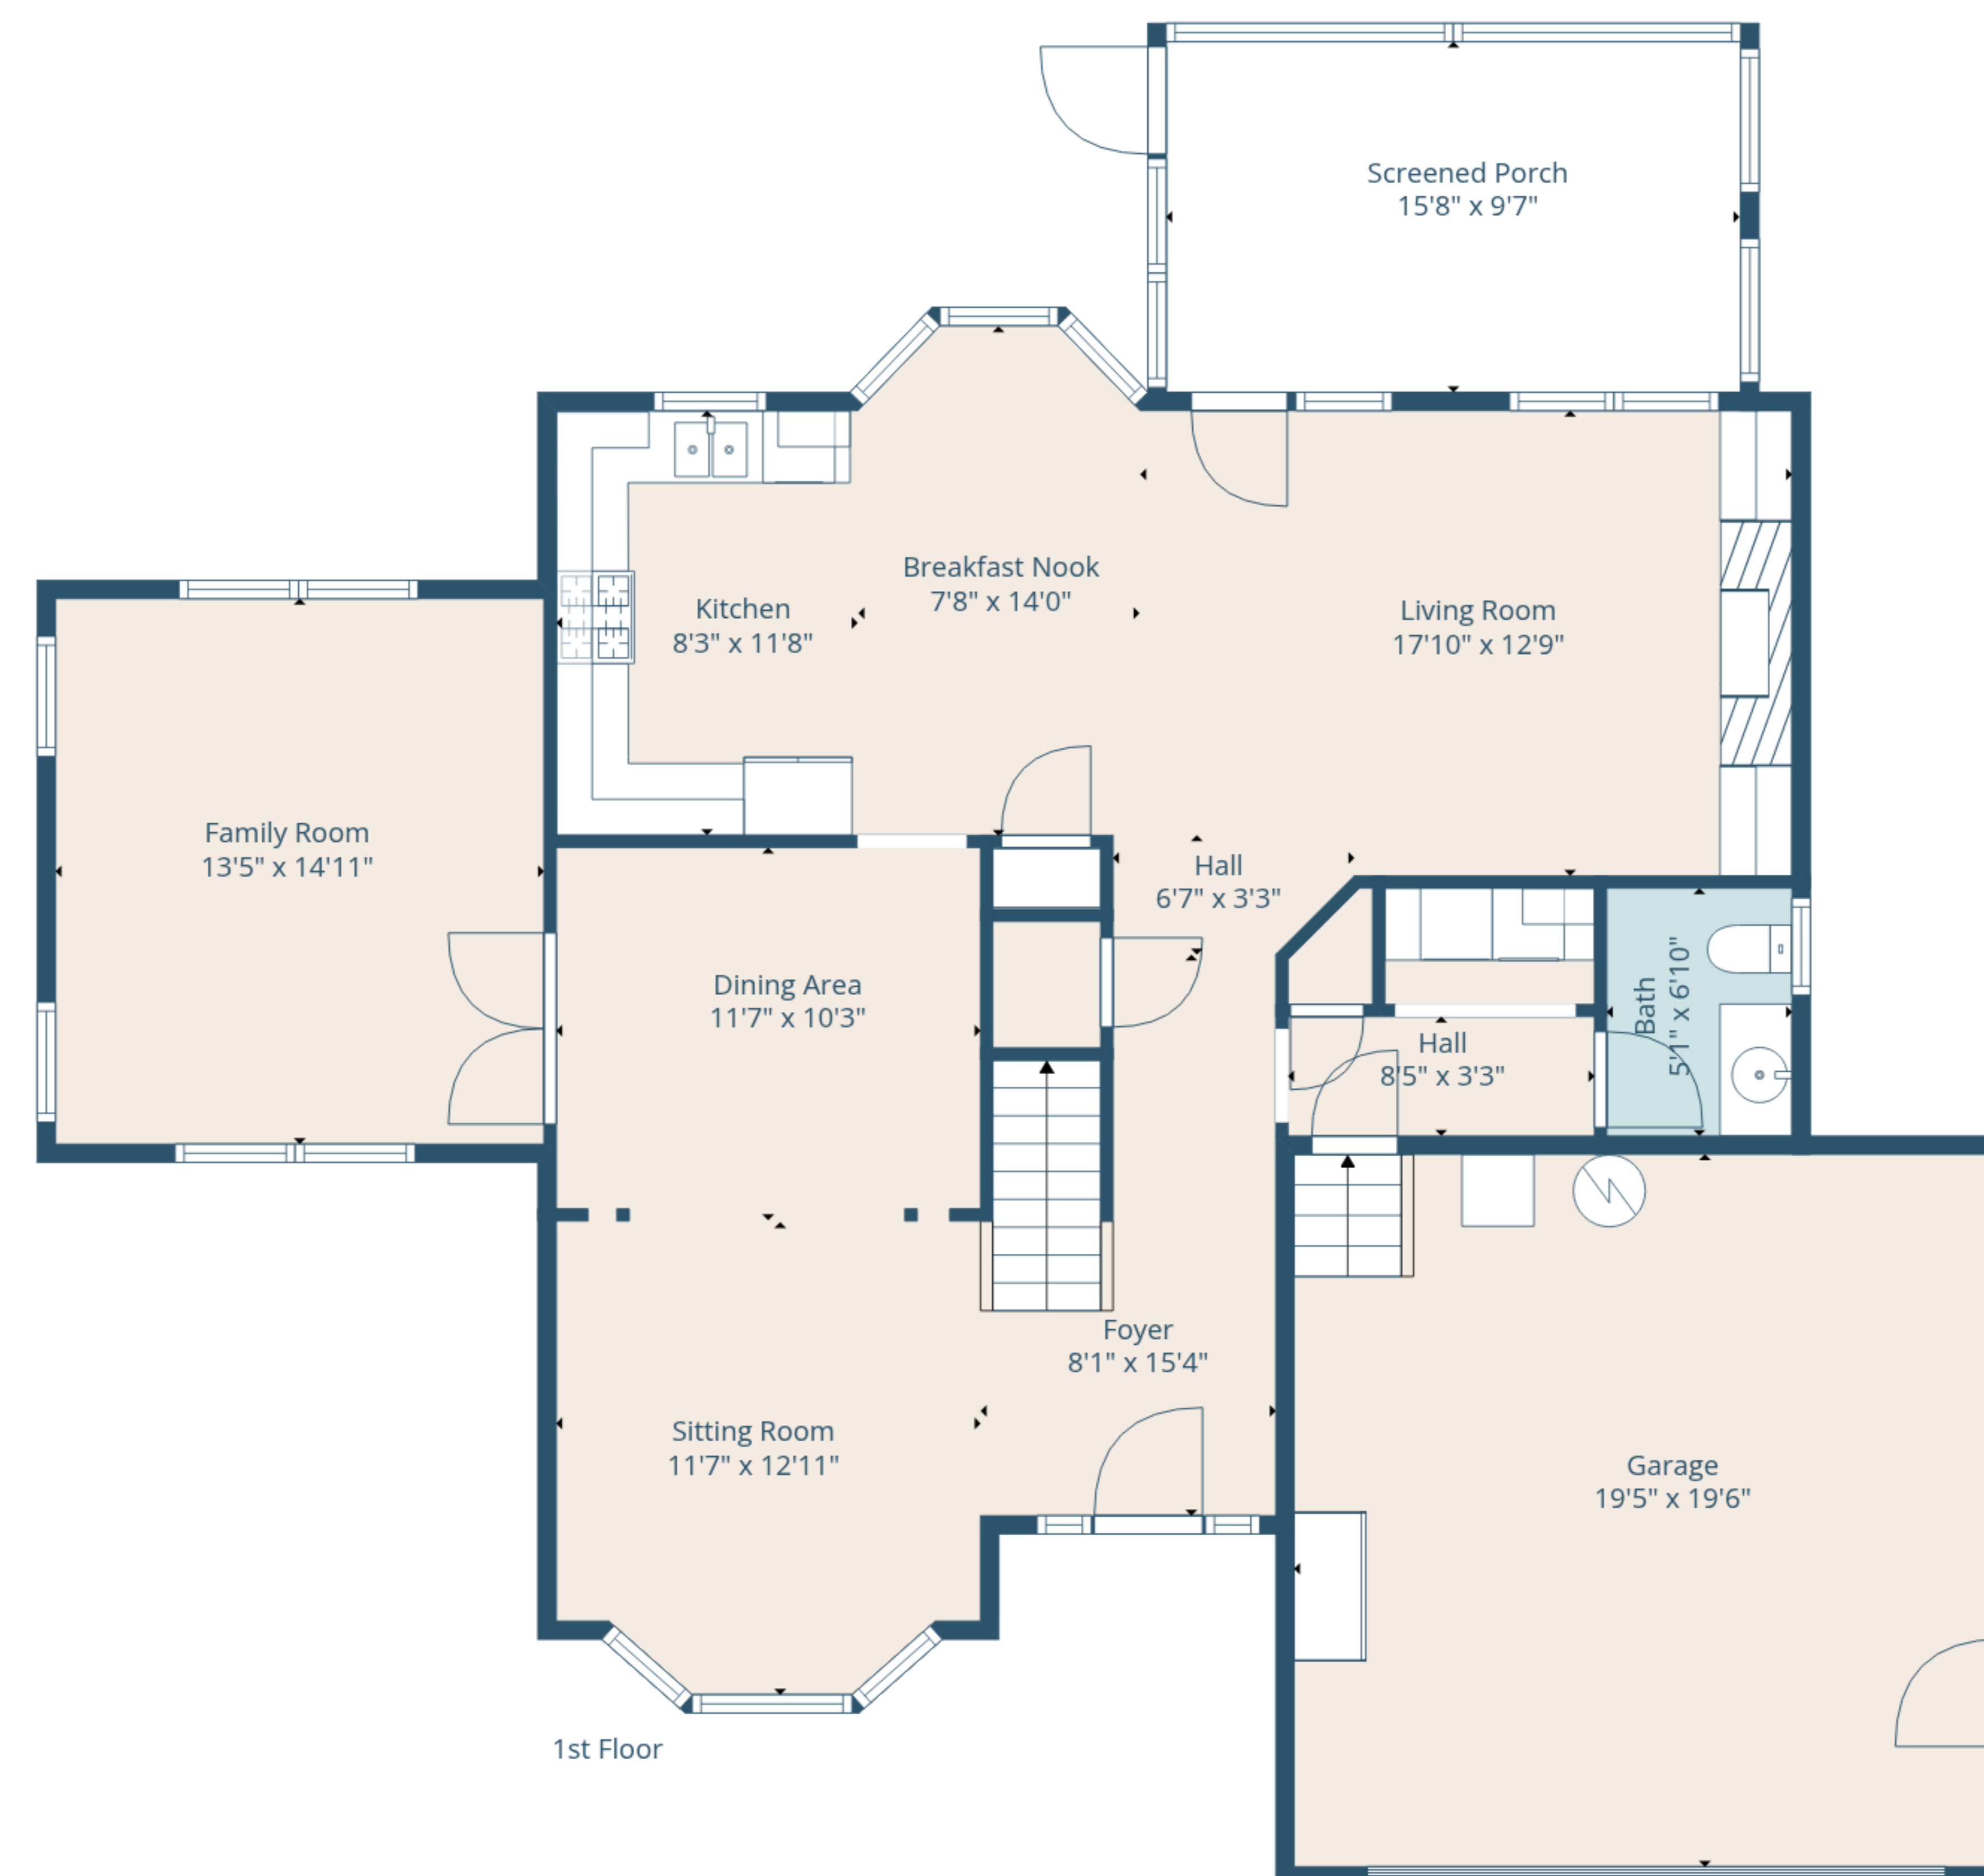

TOTAL: 2524 sq. ft

1st floor: 1143 sq. ft, 2nd floor: 1381 sq. ft

EXCLUDED AREAS: GARAGE: 379 sq. ft, SCREENED PORCH: 151 sq. ft, OPEN TO BELOW: 58 sq. ft,
WALLS: 231 sq. ft

TOTAL: 2524 sq. ft

1st floor: 1143 sq. ft, 2nd floor: 1381 sq. ft

EXCLUDED AREAS: GARAGE: 379 sq. ft, SCREENED PORCH: 151 sq. ft, OPEN TO BELOW: 58 sq. ft,
WALLS: 231 sq. ft

TOTAL: 2524 sq. ft
 1st floor: 1143 sq. ft, 2nd floor: 1381 sq. ft
 EXCLUDED AREAS: GARAGE: 379 sq. ft, SCREENED PORCH: 151 sq. ft, OPEN TO BELOW: 58 sq. ft,
 WALLS: 231 sq. ft