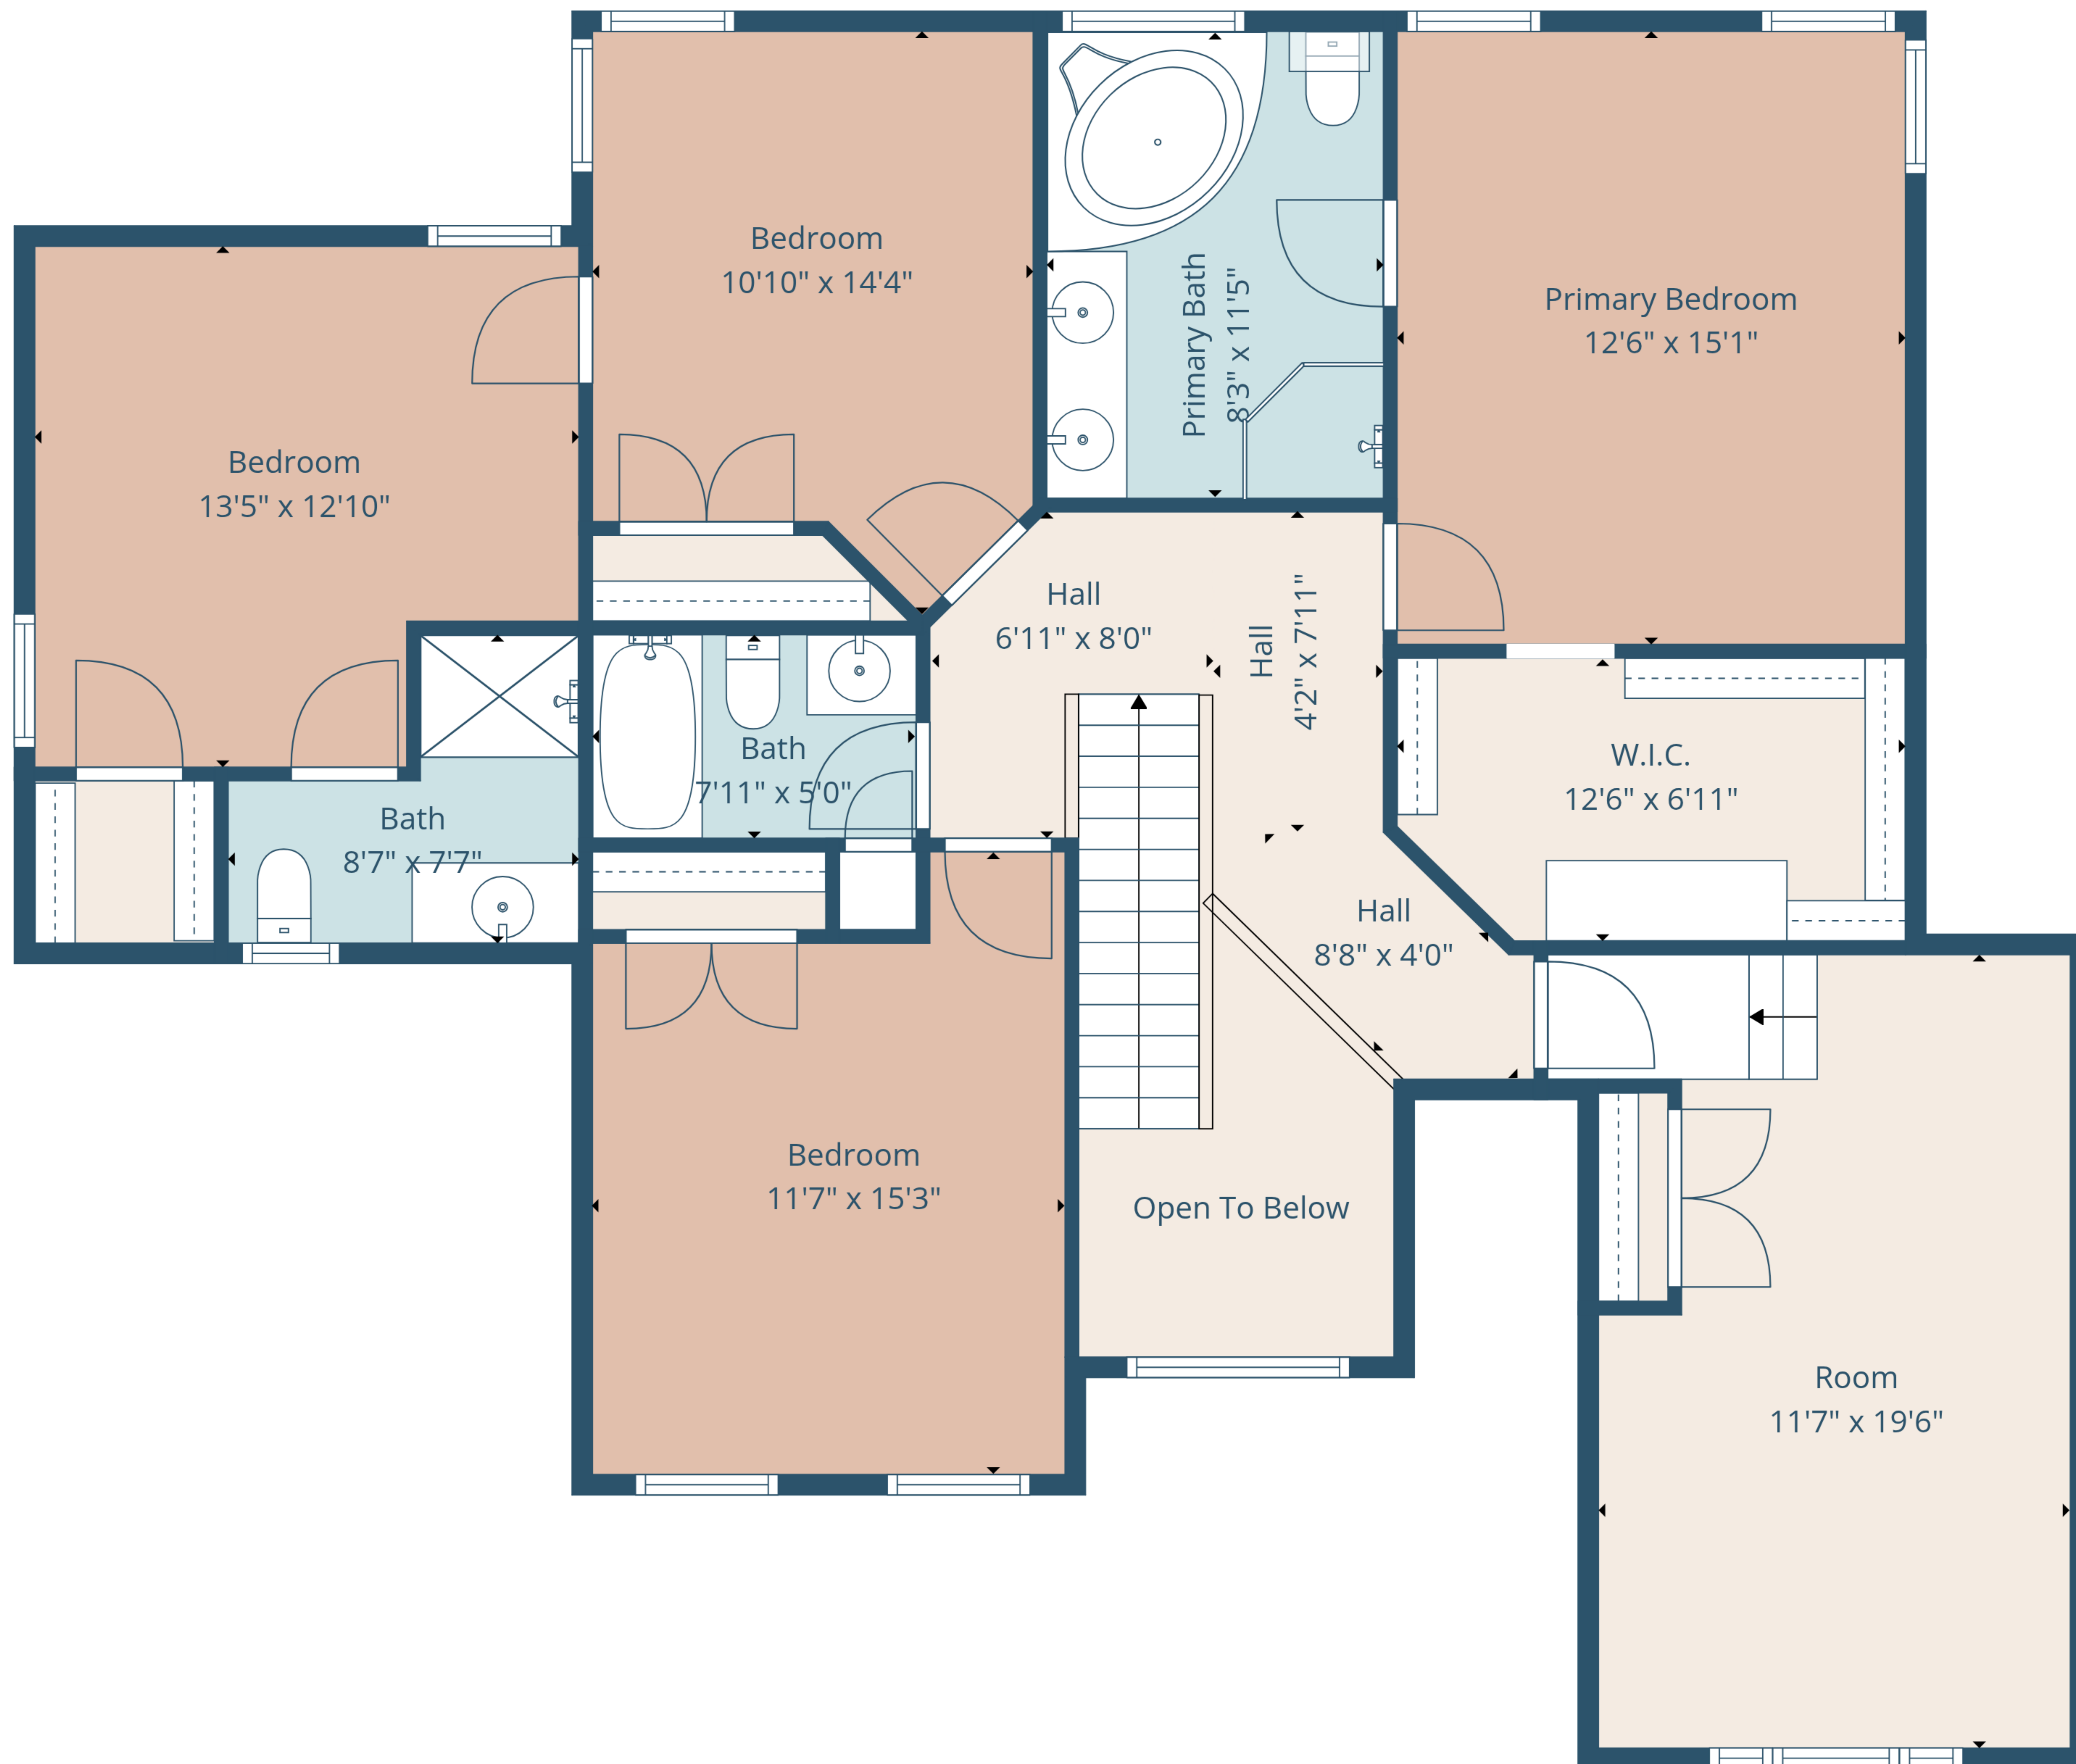

TOTAL: 2524 sq. ft

1st floor: 1143 sq. ft, 2nd floor: 1381 sq. ft

EXCLUDED AREAS: GARAGE: 379 sq. ft, SCREENED PORCH: 151 sq. ft, OPEN TO BELOW: 58 sq. ft,
WALLS: 231 sq. ft

TOTAL: 2524 sq. ft

1st floor: 1143 sq. ft, 2nd floor: 1381 sq. ft

EXCLUDED AREAS: GARAGE: 379 sq. ft, SCREENED PORCH: 151 sq. ft, OPEN TO BELOW: 58 sq. ft,
WALLS: 231 sq. ft

TOTAL: 2524 sq. ft
 1st floor: 1143 sq. ft, 2nd floor: 1381 sq. ft
 EXCLUDED AREAS: GARAGE: 379 sq. ft, SCREENED PORCH: 151 sq. ft, OPEN TO BELOW: 58 sq. ft,
 WALLS: 231 sq. ft