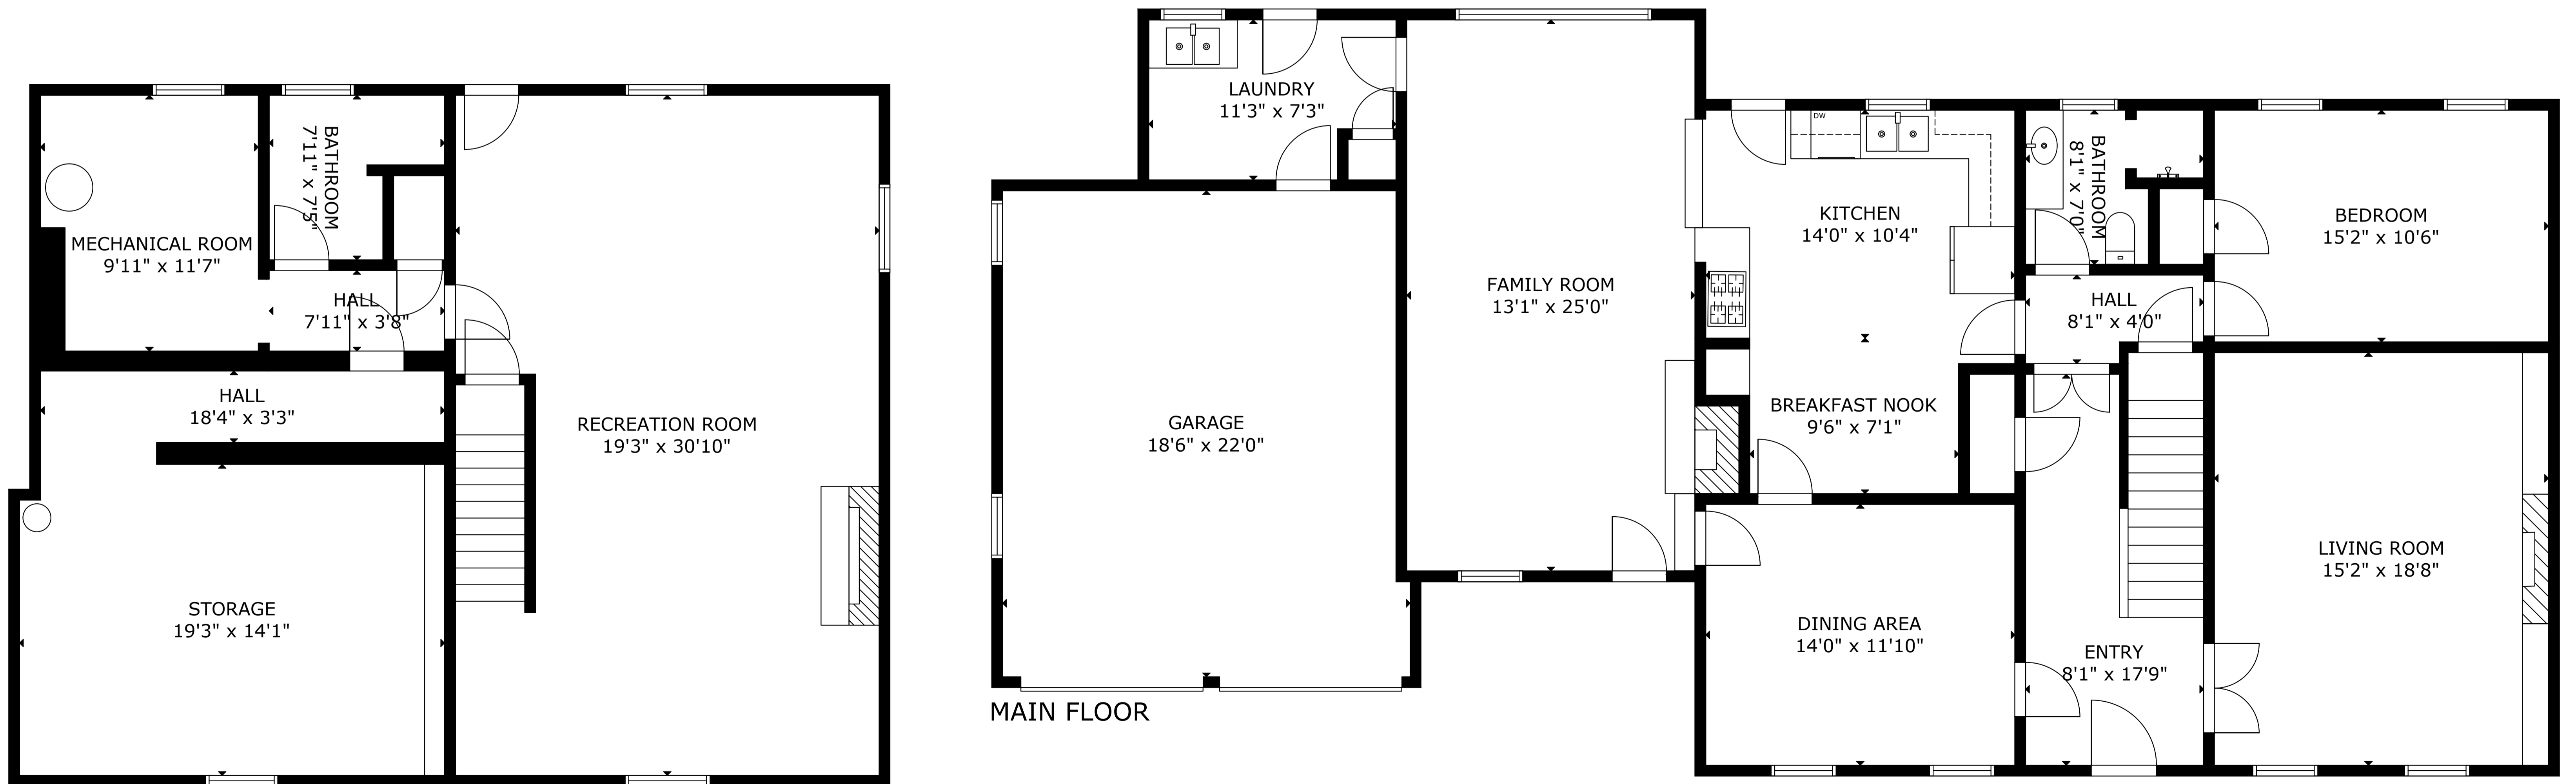

UPPER LEVEL 1

LOWER FLOOR

GROSS INTERNAL AREA
 TOTAL: 3,779 sq ft
 LOWER FLOOR: 1,184 sq ft, MAIN FLOOR: 1,557 sq ft, UPPER LEVEL 1: 1,038 sq ft
 SIZE AND DIMENSIONS ARE APPROXIMATE, ACTUAL MAY VARY