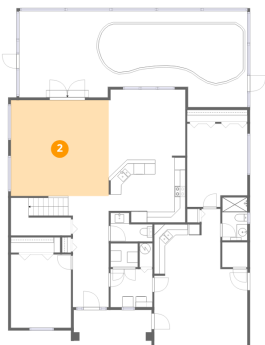

4411 West Oklahoma Avenue, Gandy, Tampa, Hillsborough County, Florida, United States, 33616

1 Floor 1 - Living Room

Dimensions: 17'3" x 14'2"
Area: 244 sq. ft
Counted as living area: Yes

Heated: Yes
Finished: Yes
Enclosed: Yes
Contiguous: Yes
Permitted: Yes
Wet space: No
Addition: No
Conversion: No

2 Floor 1 - Living Room

Dimensions: 18'2" x 17'9"
Area: 322 sq. ft
Counted as living area: Yes

Heated: Yes
Finished: Yes
Enclosed: Yes
Contiguous: Yes
Permitted: Yes
Wet space: No
Addition: No
Conversion: No