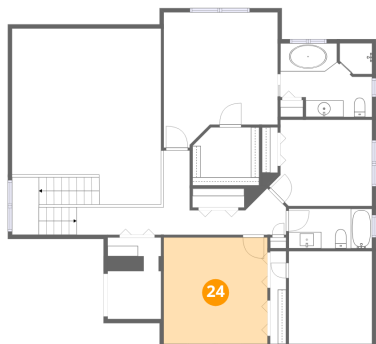

4411 West Oklahoma Avenue, Gandy, Tampa, Hillsborough County, Florida, United States, 33616

24 Floor 2 - Bedroom

Dimensions: 12'7" x 12'11"
Area: 163 sq. ft
Counted as living area: Yes

Heated: Yes
Finished: Yes
Enclosed: Yes
Contiguous: Yes
Permitted: Yes
Wet space: No
Addition: No
Conversion: No