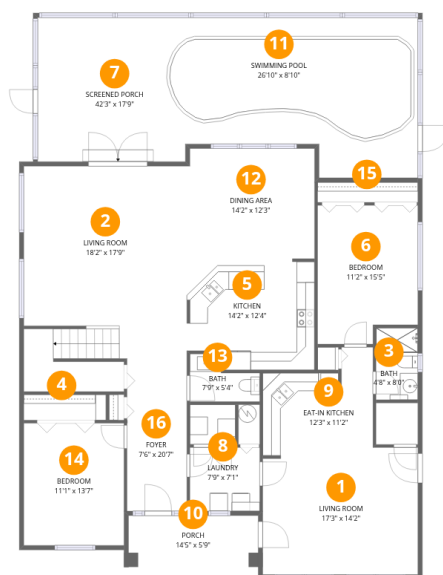

Home data report

4411 West Oklahoma Avenue, Gandy, Tampa, Hillsborough County, Florida, United States, 33616

Total Area: 2941 sq. ft

1st Floor: 1851 sq. ft, 2nd Floor: 1090 sq. ft

Excluded: Porch 82 sq. ft, Screened porch 436 sq. ft, Open to below 349 sq. ft, Low ceiling 71 sq. ft, Walls: 223 sq. ft

Property summary

Home data report

4411 West Oklahoma Avenue, Gandy, Tampa, Hillsborough County, Florida, United States, 33616

Room dimensions

Floor 1

Total:1851sqft Excluded: 518sqft

#		Dimensions	sqft	Counted as living area
1	Living Room	17'3" x 14'2"	244 sq. ft	Yes
2	Living Room	18'2" x 17'9"	322 sq. ft	Yes
3	Bath	4'8" x 8'0"	37 sq. ft	Yes
4	Closet	9'2" x 2'10"	26 sq. ft	Yes
5	Kitchen	14'2" x 12'4"	176 sq. ft	Yes
6	Bedroom	11'2" x 15'5"	172 sq. ft	Yes
7	Screened Porch	42'3" x 17'9"	750 sq. ft	No
8	Laundry	7'9" x 7'1"	55 sq. ft	Yes
9	Eat-in Kitchen	12'3" x 11'2"	137 sq. ft	Yes
10	Porch	14'5" x 5'9"	82 sq. ft	No
11	Swimming Pool	26'10" x 8'10"	237 sq. ft	No

8 Floor 1 - Laundry

Dimensions: 7'9" x 7'1"
Area: 55 sq. ft
Counted as living area: Yes

Heated: Yes
Finished: Yes
Enclosed: Yes
Contiguous: Yes
Permitted: Yes
Wet space: No
Addition: No
Conversion: No

4411 West Oklahoma Avenue, Gandy, Tampa, Hillsborough County, Florida, United States, 33616

12 Floor 1 - Dining Area

Dimensions: 14'2" x 12'3"
Area: 174 sq. ft
Counted as living area: Yes

Heated: Yes
Finished: Yes
Enclosed: Yes
Contiguous: Yes
Permitted: Yes
Wet space: No
Addition: No
Conversion: No