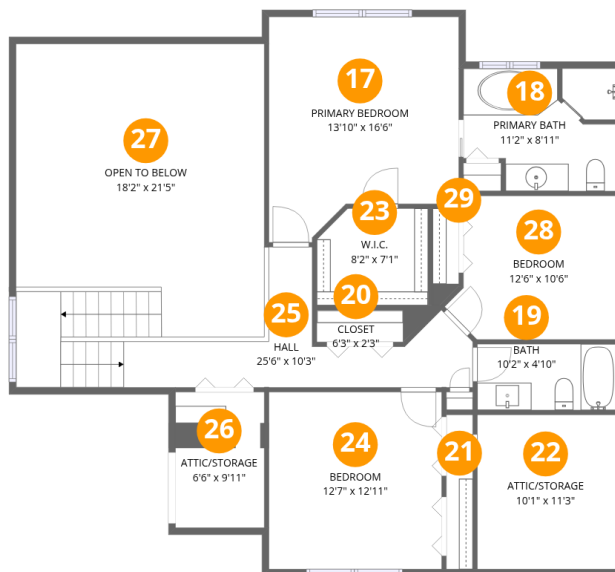

Home data report

4411 West Oklahoma Avenue, Gandy, Tampa, Hillsborough County, Florida, United States, 33616

Room dimensions

Floor 2

Total:1090sqft Excluded: 420sqft

#		Dimensions	sqft	Counted as living area
17	Primary Bedroom	13'10" x 16'6"	228 sq. ft	Yes
18	Primary Bath	11'2" x 8'11"	100 sq. ft	Yes
19	Bath	10'2" x 4'10"	49 sq. ft	Yes
20	Closet	6'3" x 2'3"	14 sq. ft	Yes
21	Closet	1'11" x 11'3"	21 sq. ft	Yes
22	Attic/Storage	10'1" x 11'3"	114 sq. ft	Yes
23	W.I.C.	8'2" x 7'1"	57 sq. ft	Yes
24	Bedroom	12'7" x 12'11"	163 sq. ft	Yes
25	Hall	25'6" x 10'3"	261 sq. ft	Yes
26	Attic/Storage	6'6" x 9'11"	64 sq. ft	Yes
27	Open To Below	18'2" x 21'5"	388 sq. ft	No