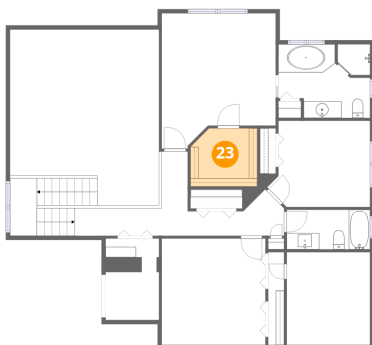

23 Floor 2 - W.I.C.

Dimensions: 8'2" x 7'1"
Area: 57 sq. ft
Counted as living area: Yes

Heated: Yes
Finished: Yes
Enclosed: Yes
Contiguous: Yes
Permitted: Yes
Wet space: No
Addition: No
Conversion: No