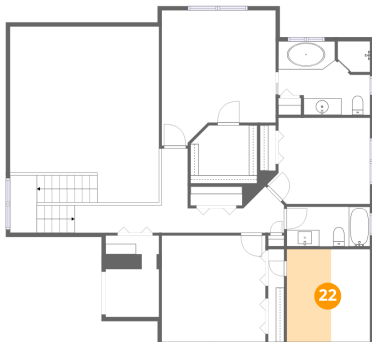

22 Floor 2 - Attic/Storage

Dimensions: 10'1" x 11'3"
Area: 114 sq. ft
Counted as living area: No

Heated: No
Finished: Yes
Enclosed: Yes
Contiguous: Yes
Permitted: Yes
Wet space: No
Addition: No
Conversion: No