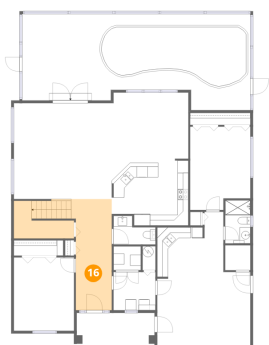

Dimensions: 11'1" x 13'7"
Area: 151 sq. ft
Counted as living area: Yes

Heated: Yes
Finished: Yes
Enclosed: Yes
Contiguous: Yes
Permitted: Yes
Wet space: No
Addition: No
Conversion: No

4411 West Oklahoma Avenue, Gandy, Tampa, Hillsborough County, Florida, United States, 33616

15 Floor 1 - Closet

Dimensions: 11'2" x 2'3"
Area: 25 sq. ft
Counted as living area: Yes

Heated: Yes
Finished: Yes
Enclosed: Yes
Contiguous: Yes
Permitted: Yes
Wet space: No
Addition: No
Conversion: No

16 Floor 1 - Foyer