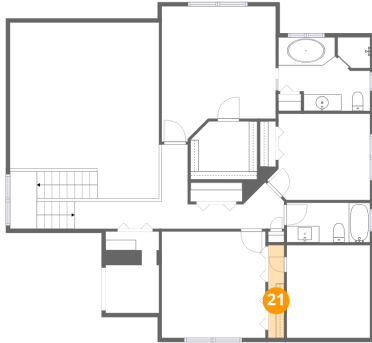

4411 West Oklahoma Avenue, Gandy, Tampa, Hillsborough County, Florida, United States, 33616

21 Floor 2 - Closet

Dimensions: 1'11" x 11'3"
Area: 21 sq. ft
Counted as living area: Yes

Heated: Yes
Finished: Yes
Enclosed: Yes
Contiguous: Yes
Permitted: Yes
Wet space: No
Addition: No
Conversion: No