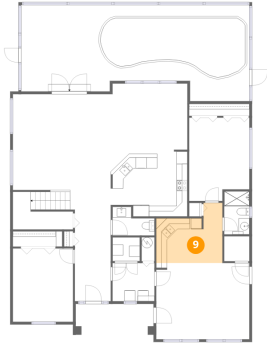

7 Floor 1 - Screened Porch

Dimensions: 42'3" x 17'9"
Area: 750 sq. ft
Counted as living area: No

Heated: No
Finished: No
Enclosed: No
Contiguous: Yes
Permitted: Yes
Wet space: No
Addition: No
Conversion: No

8 Floor 1 - Laundry

Dimensions: 7'9" x 7'1"
Area: 55 sq. ft
Counted as living area: Yes

Heated: Yes
Finished: Yes
Enclosed: Yes
Contiguous: Yes
Permitted: Yes
Wet space: No
Addition: No
Conversion: No

4411 West Oklahoma Avenue, Gandy, Tampa, Hillsborough County, Florida, United States, 33616

9 Floor 1 - Eat-in Kitchen

Dimensions: 12'3" x 11'2"
Area: 137 sq. ft
Counted as living area: Yes

Heated: Yes
Finished: Yes
Enclosed: Yes
Contiguous: Yes
Permitted: Yes
Wet space: No
Addition: No
Conversion: No