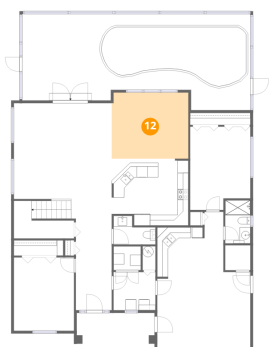

4411 West Oklahoma Avenue, Gandy, Tampa, Hillsborough
County, Florida, United States, 33616

12 Floor 1 - Dining Area

Dimensions: 14'2" x 12'3"
Area: 174 sq. ft
Counted as living area: Yes

Heated: Yes
Finished: Yes
Enclosed: Yes
Contiguous: Yes
Permitted: Yes
Wet space: No
Addition: No
Conversion: No