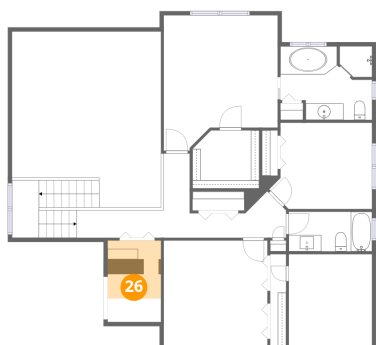

26 Floor 2 - Attic/Storage

Dimensions: 6'6" x 9'11"
Area: 64 sq. ft
Counted as living area: No

Heated: No
Finished: Yes
Enclosed: Yes
Contiguous: Yes
Permitted: Yes
Wet space: No
Addition: No
Conversion: No