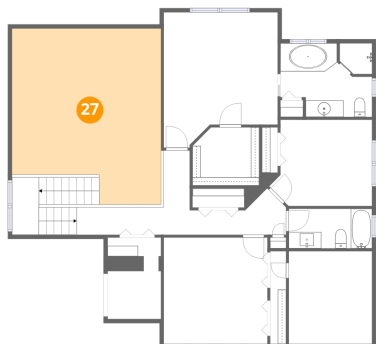

4411 West Oklahoma Avenue, Gandy, Tampa, Hillsborough County, Florida, United States, 33616

27 Floor 2 - Open To Below

Dimensions: 18'2" x 21'5"
Area: 388 sq. ft
Counted as living area: No

Heated: No
Finished: No
Enclosed: No
Contiguous: Yes
Permitted: No
Wet space: No
Addition: No
Conversion: No