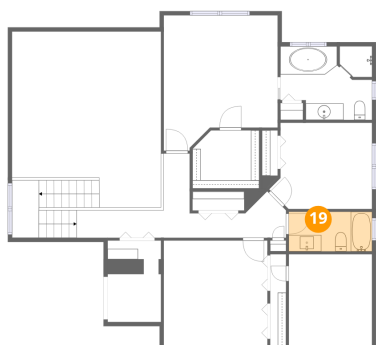

19 Floor 2 - Bath

Dimensions: 10'2" x 4'10"
Area: 49 sq. ft
Counted as living area: Yes

Heated: Yes
Finished: Yes
Enclosed: Yes
Contiguous: Yes
Permitted: Yes
Wet space: Yes
Addition: No
Conversion: No