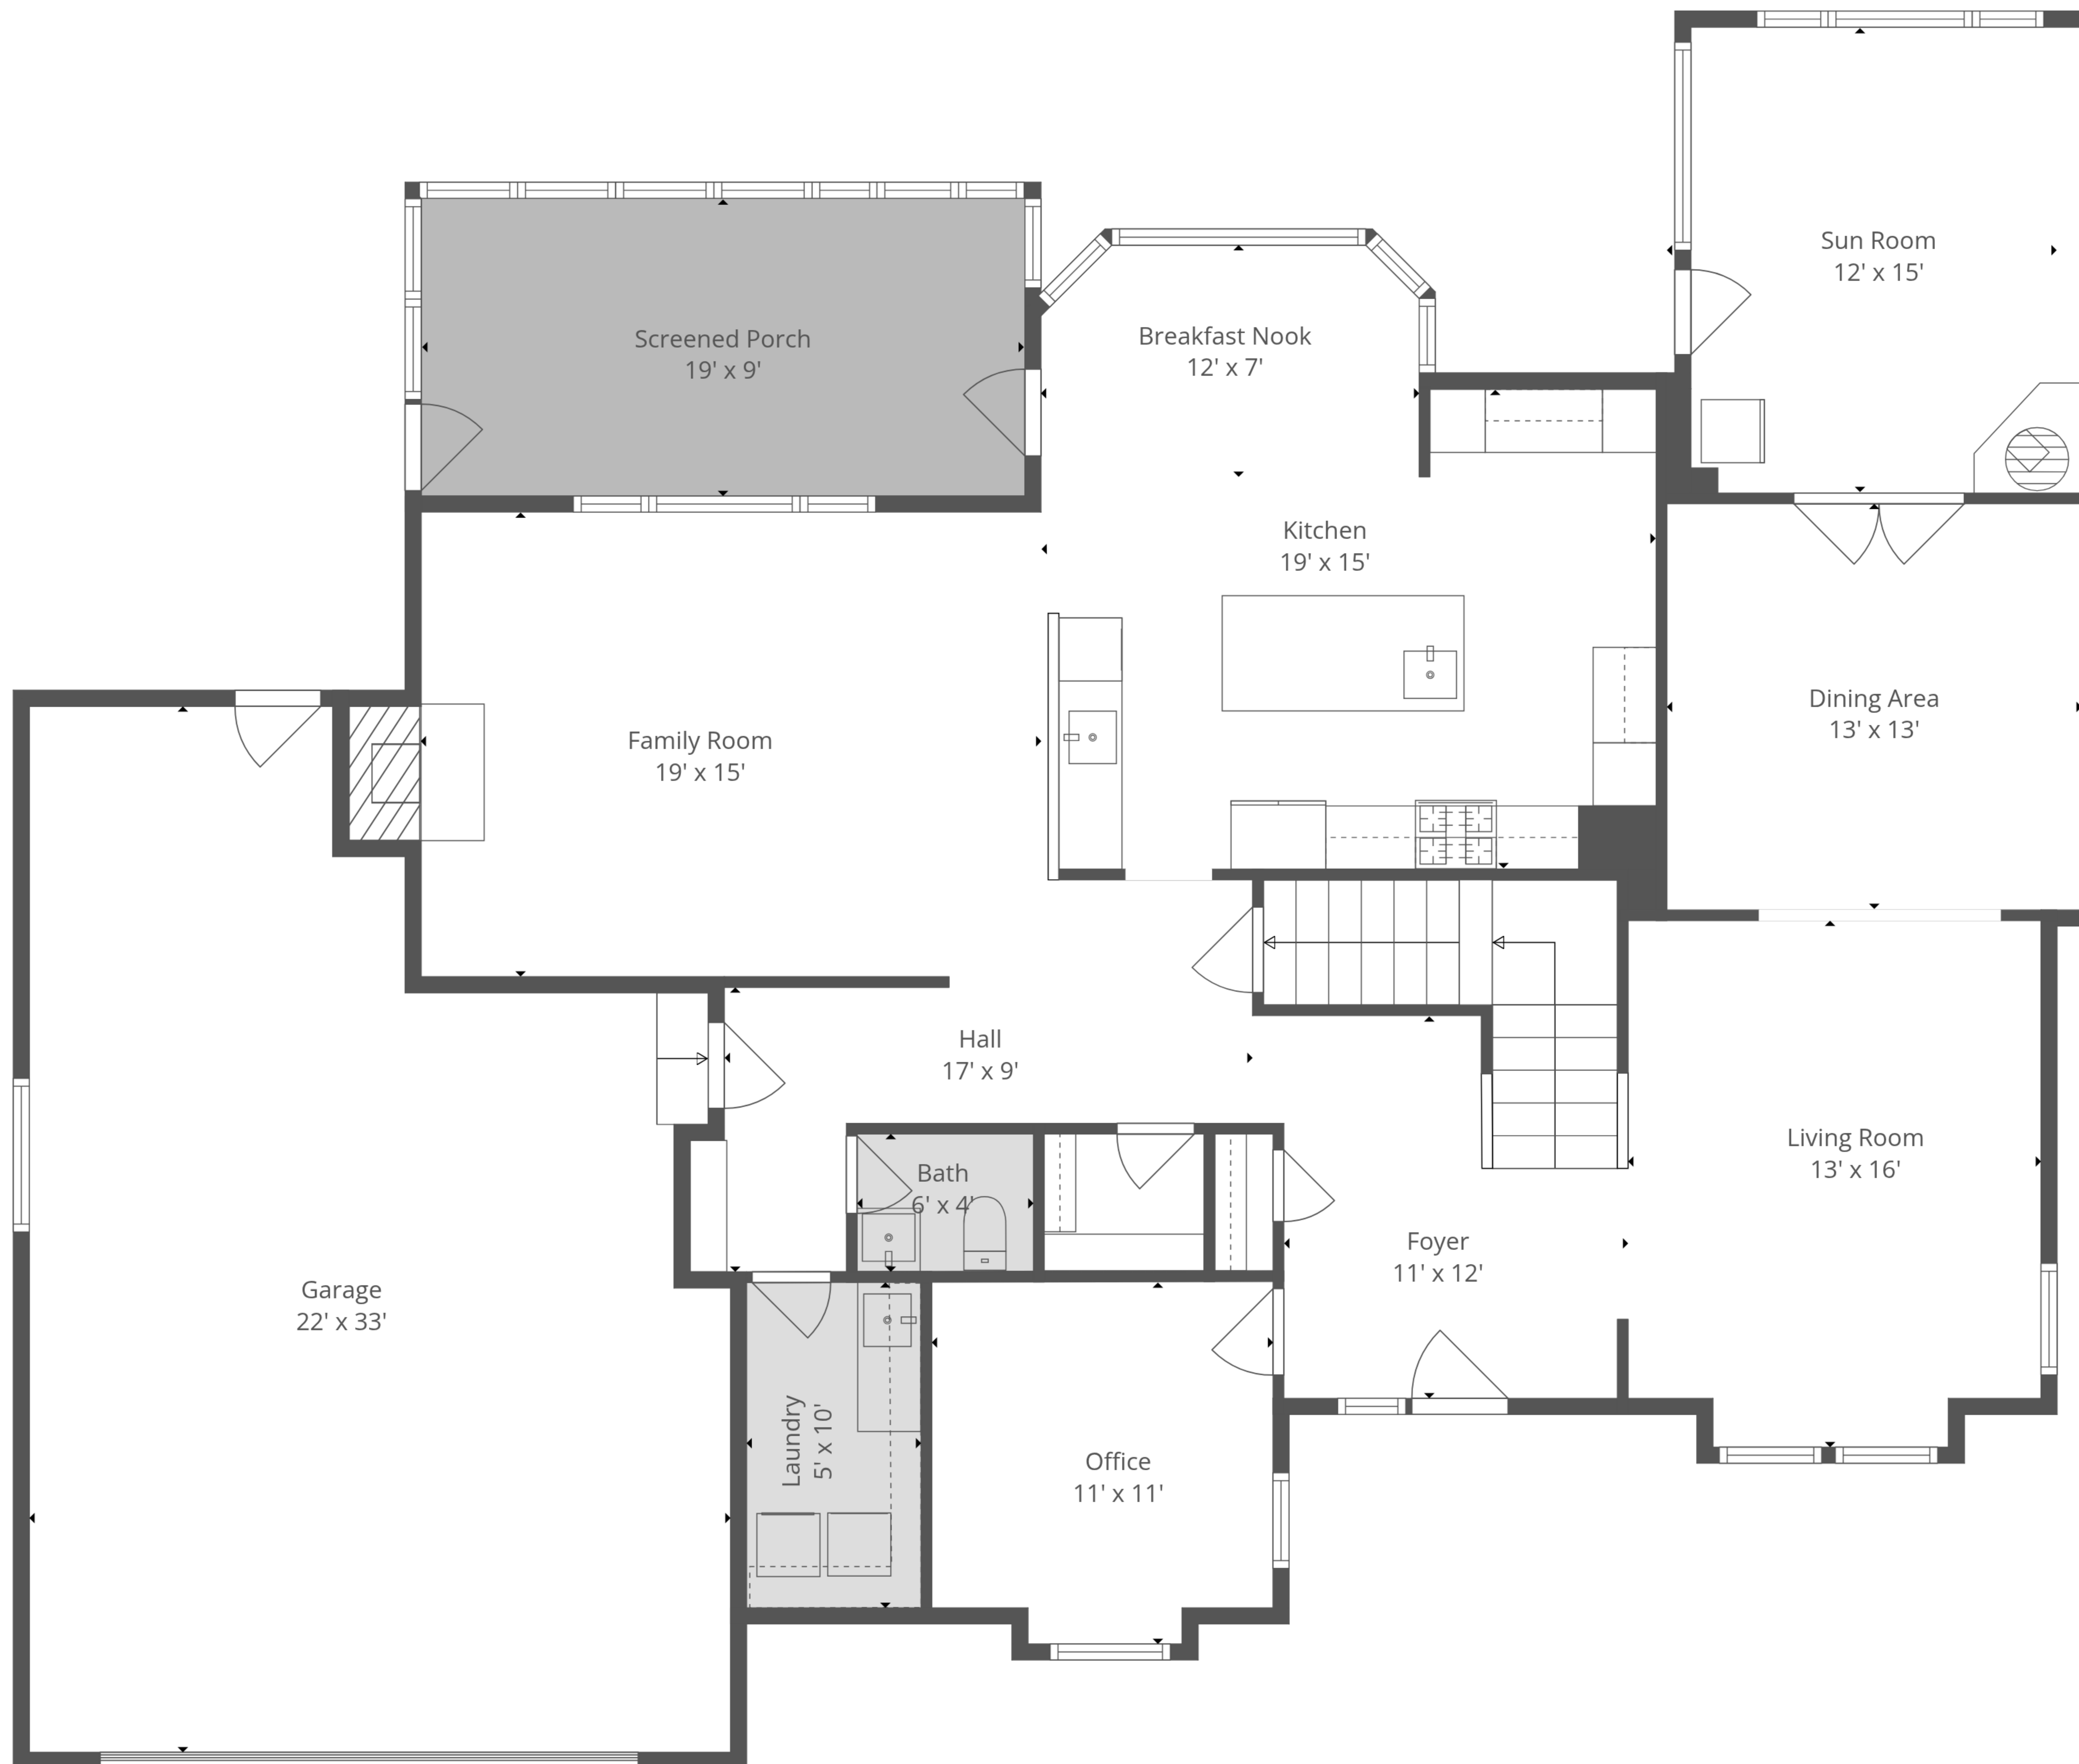

TOTAL: 2889 sq. ft

Basement: 0 sq. ft, 1st floor: 1730 sq. ft, 2nd floor: 1159 sq. ft
 EXCLUDED AREAS: BASEMENT: 1194 sq. ft, STORAGE: 193 sq. ft, GARAGE: 601 sq. ft,
 SCREENED PORCH: 175 sq. ft, FIREPLACE: 12 sq. ft, WALLS: 314 sq. ft

Measurements Are Calculated By 3rd Party. Deemed Highly Reliable, But Not Guaranteed.

TOTAL: 2889 sq. ft

Basement: 0 sq. ft, 1st floor: 1730 sq. ft, 2nd floor: 1159 sq. ft

EXCLUDED AREAS: BASEMENT: 1194 sq. ft, STORAGE: 193 sq. ft, GARAGE: 601 sq. ft,
 SCREENED PORCH: 175 sq. ft, FIREPLACE: 12 sq. ft, WALLS: 314 sq. ft

SCREENED PORCH: 175 sq. ft, FIREPLACE: 12 sq. ft, WALLS: 314 sq. ft

Measurements Are Calculated By 3rd Party. Deemed Highly Reliable, But Not Guaranteed.