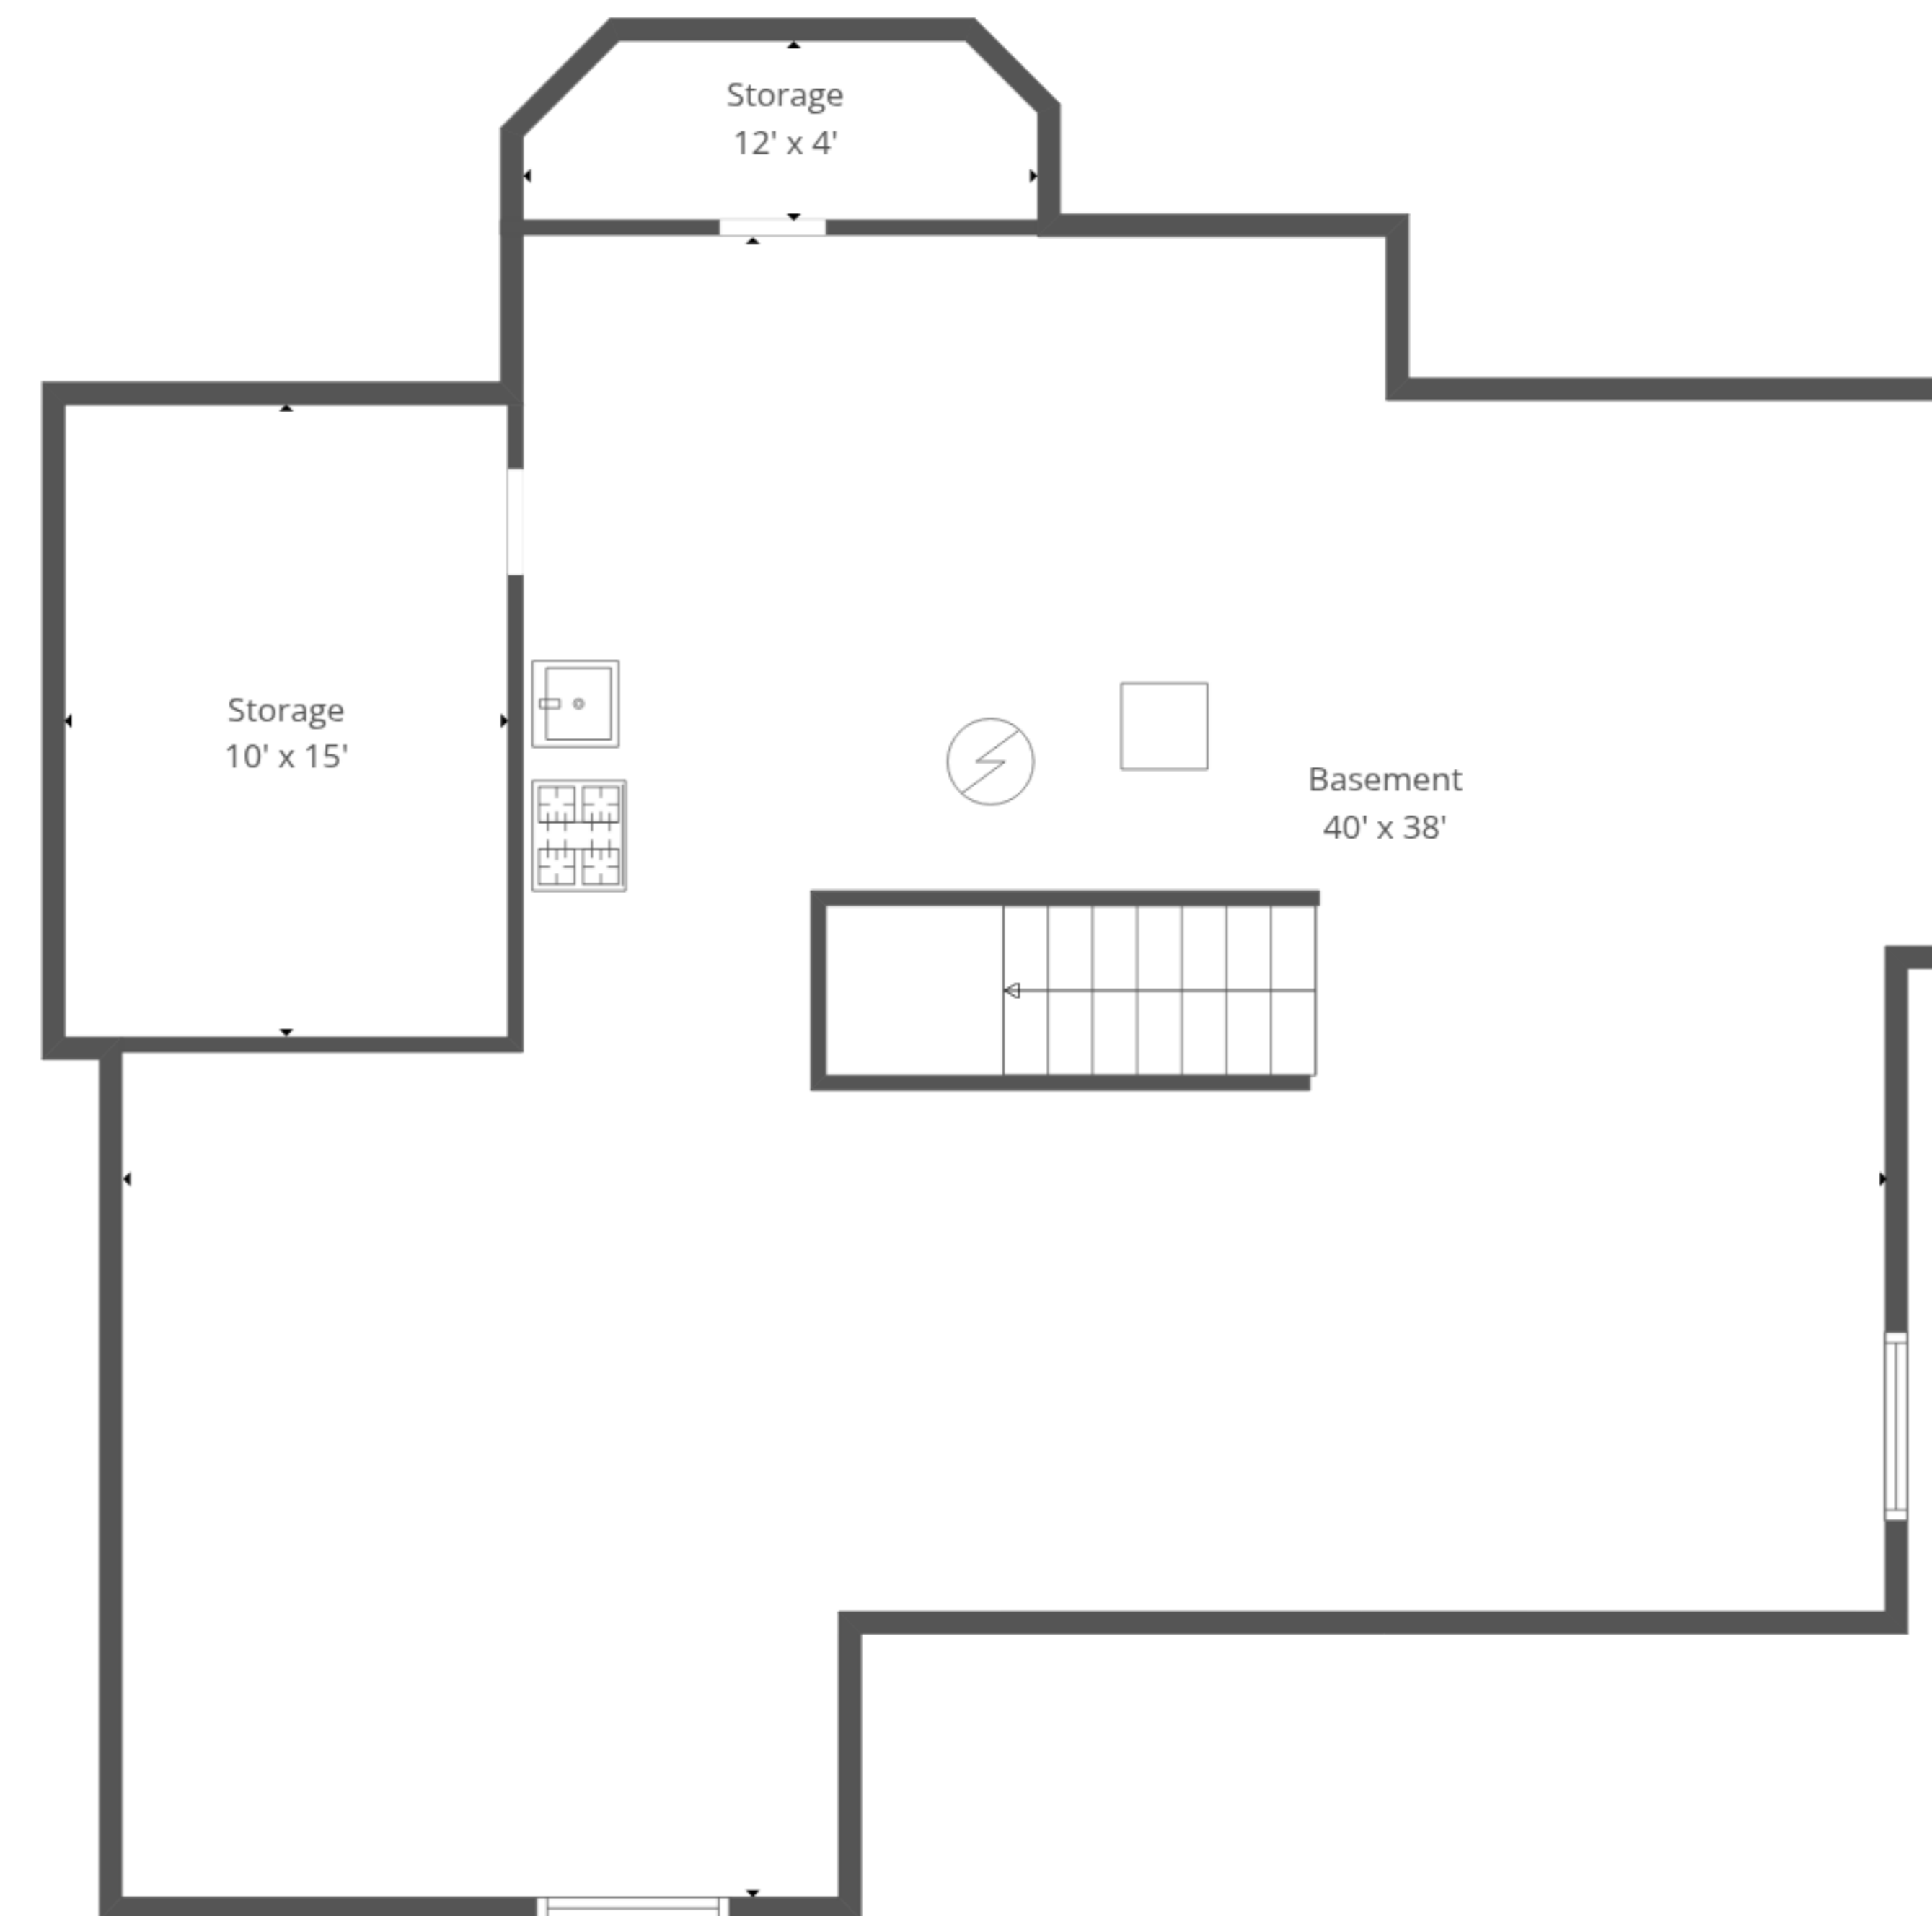

TOTAL: 2889 sq. ft

Basement: 0 sq. ft, 1st floor: 1730 sq. ft, 2nd floor: 1159 sq. ft
 EXCLUDED AREAS: BASEMENT: 1194 sq. ft, STORAGE: 193 sq. ft, GARAGE: 601 sq. ft,
 SCREENED PORCH: 175 sq. ft, FIREPLACE: 12 sq. ft, WALLS: 314 sq. ft

Measurements Are Calculated By 3rd Party. Deemed Highly Reliable, But Not Guaranteed.

TOTAL: 2889 sq. ft

Basement: 0 sq. ft, 1st floor: 1730 sq. ft, 2nd floor: 1159 sq. ft

EXCLUDED AREAS: BASEMENT: 1194 sq. ft, STORAGE: 193 sq. ft, GARAGE: 601 sq. ft,
 SCREENED PORCH: 175 sq. ft, FIREPLACE: 12 sq. ft, WALLS: 314 sq. ft

Measurements Are Calculated By 3rd Party. Deemed Highly Reliable, But Not Guaranteed.

1st Floor

2nd Floor

Basement

TOTAL: 2889 sq. ft

Basement: 0 sq. ft, 1st floor: 1730 sq. ft, 2nd floor: 1159 sq. ft

EXCLUDED AREAS: BASEMENT: 1194 sq. ft, STORAGE: 193 sq. ft, GARAGE: 601 sq. ft,

SCREENED PORCH: 175 sq. ft, FIREPLACE: 12 sq. ft, WALLS: 314 sq. ft

Measurements Are Calculated By 3rd Party. Deemed Highly Reliable, But Not Guaranteed.