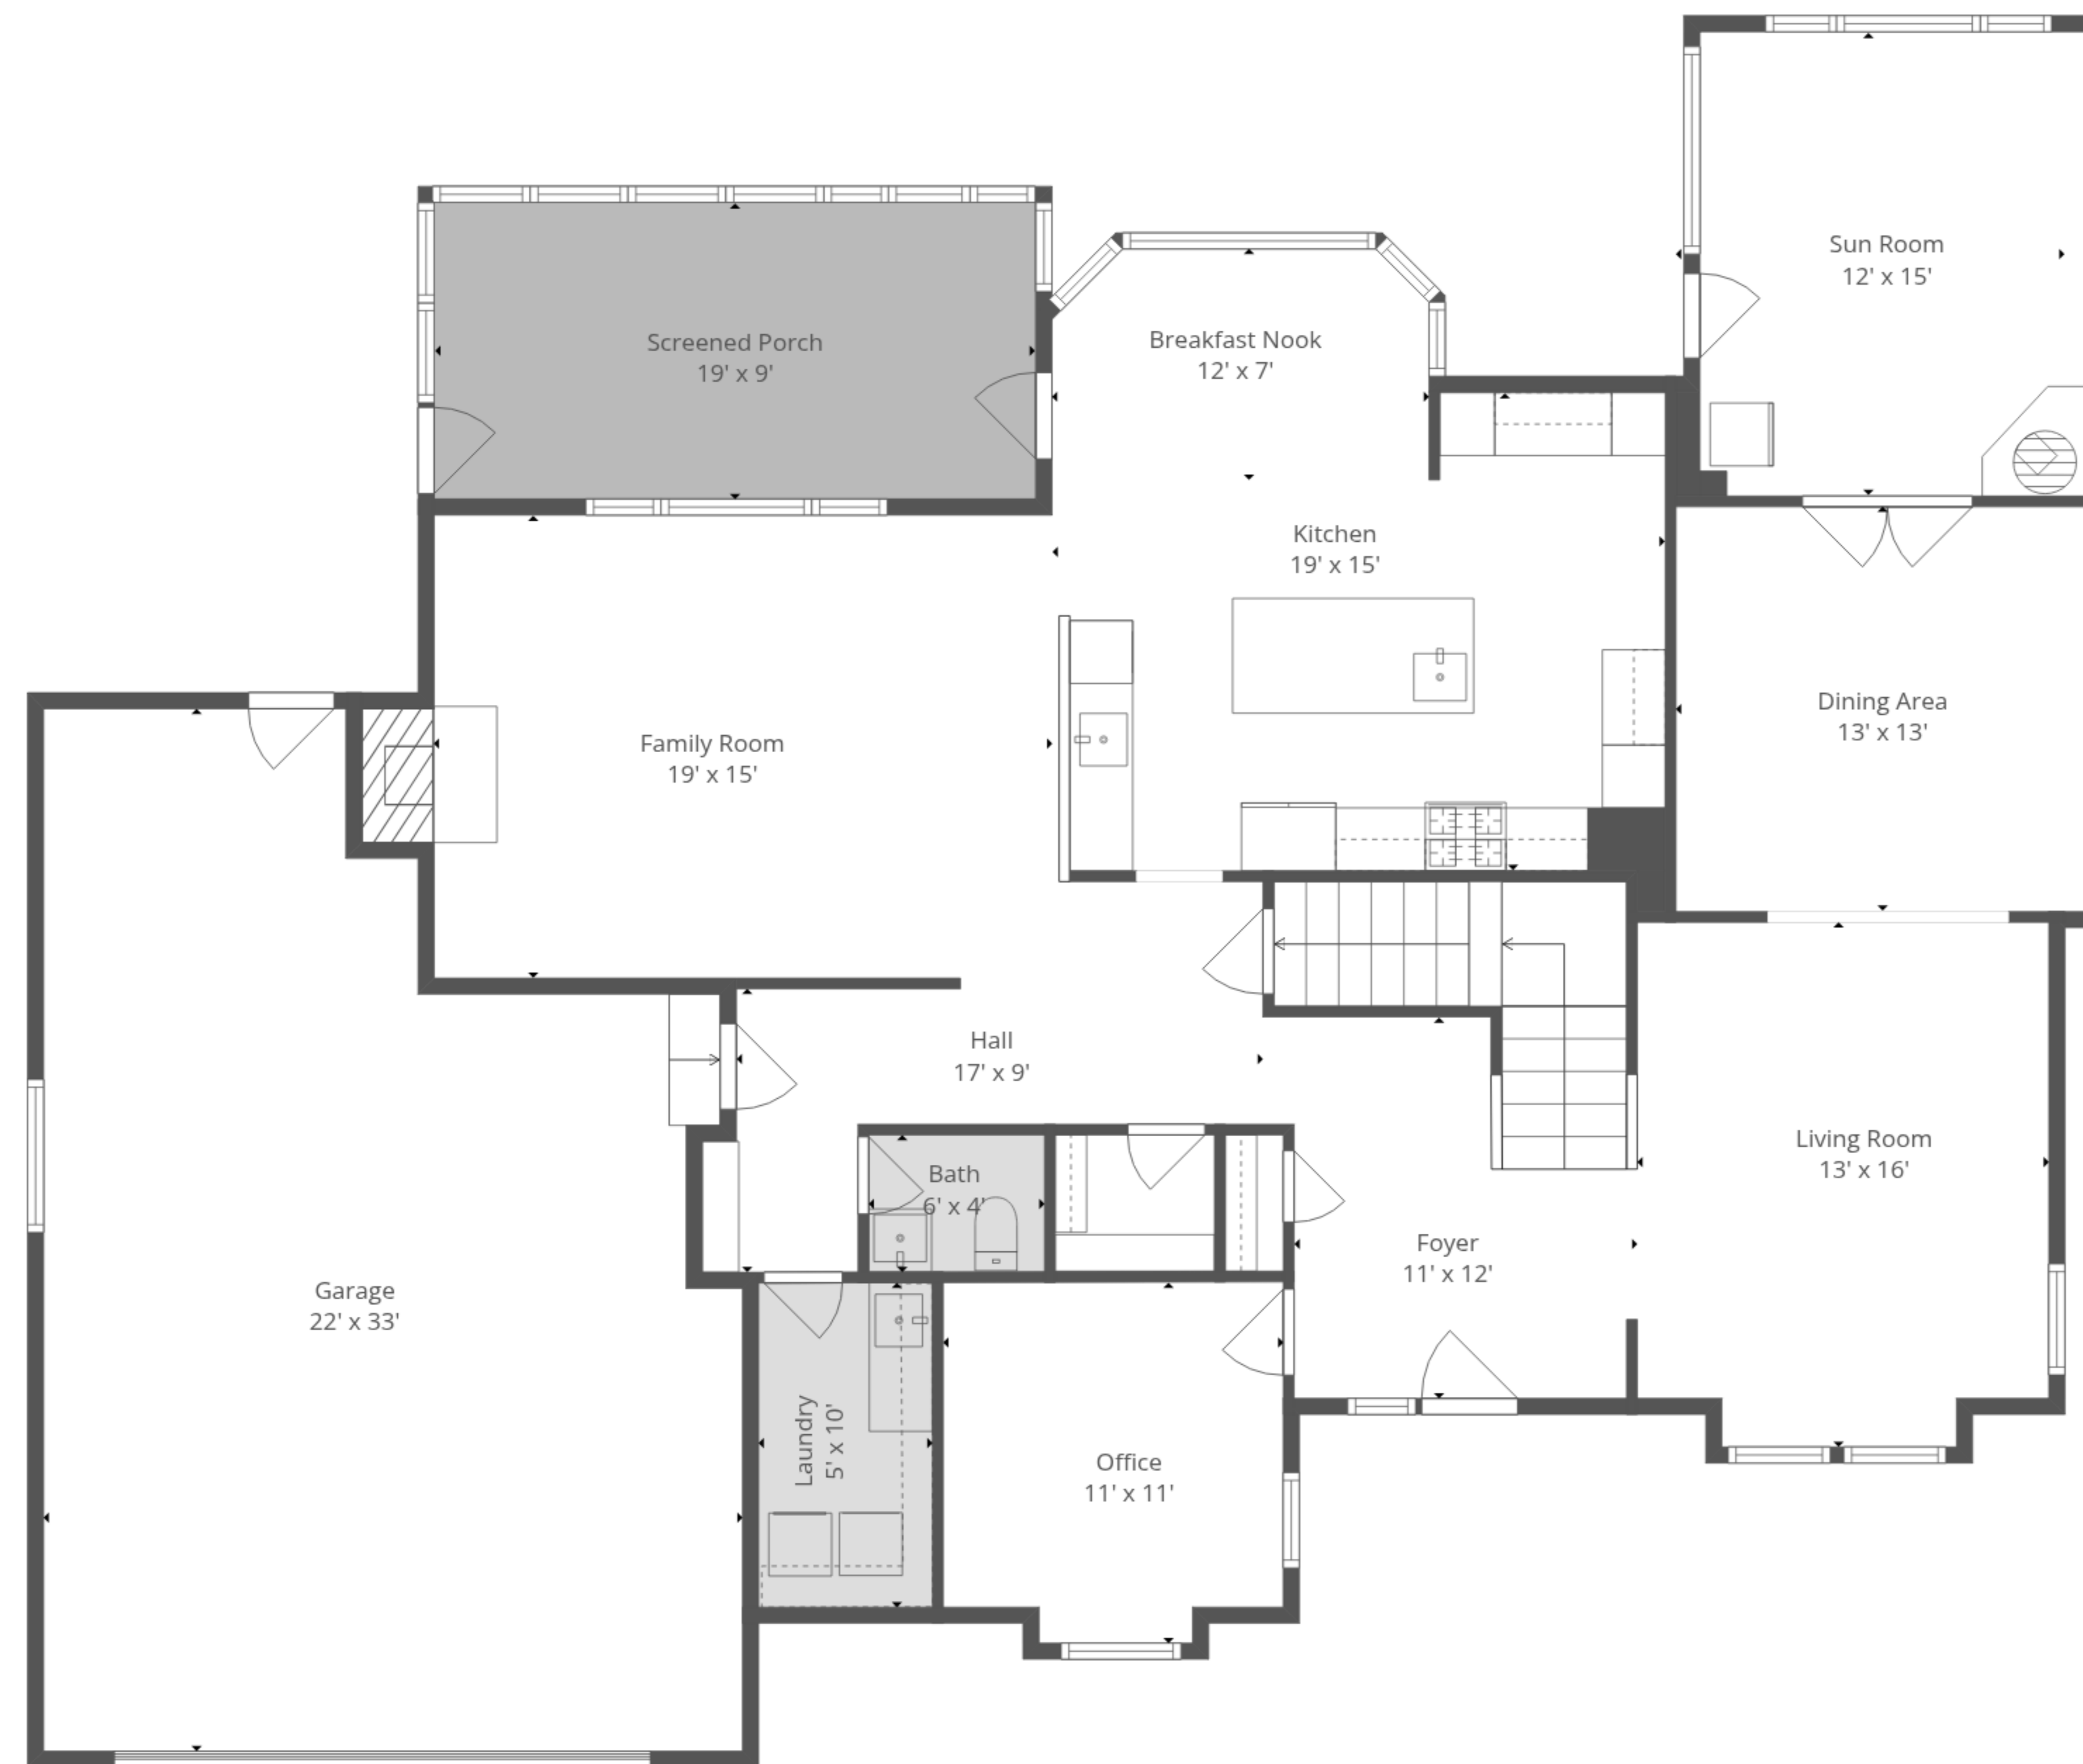

TOTAL: 2889 sq. ft

Basement: 0 sq. ft, 1st floor: 1730 sq. ft, 2nd floor: 1159 sq. ft
 EXCLUDED AREAS: BASEMENT: 1194 sq. ft, STORAGE: 193 sq. ft, GARAGE: 601 sq. ft,
 SCREENED PORCH: 175 sq. ft, FIREPLACE: 12 sq. ft, WALLS: 314 sq. ft

Measurements Are Calculated By 3rd Party. Deemed Highly Reliable, But Not Guaranteed.

TOTAL: 2889 sq. ft

Basement: 0 sq. ft, 1st floor: 1730 sq. ft, 2nd floor: 1159 sq. ft

EXCLUDED AREAS: BASEMENT: 1194 sq. ft, STORAGE: 193 sq. ft, GARAGE: 601 sq. ft,
 SCREENED PORCH: 175 sq. ft, FIREPLACE: 12 sq. ft, WALLS: 314 sq. ft

Measurements Are Calculated By 3rd Party. Deemed Highly Reliable, But Not Guaranteed.

1st Floor

2nd Floor

Basement

TOTAL: 2889 sq. ft

Basement: 0 sq. ft, 1st floor: 1730 sq. ft, 2nd floor: 1159 sq. ft

EXCLUDED AREAS: BASEMENT: 1194 sq. ft, STORAGE: 193 sq. ft, GARAGE: 601 sq. ft,

SCREENED PORCH: 175 sq. ft, FIREPLACE: 12 sq. ft, WALLS: 314 sq. ft

Measurements Are Calculated By 3rd Party. Deemed Highly Reliable, But Not Guaranteed.