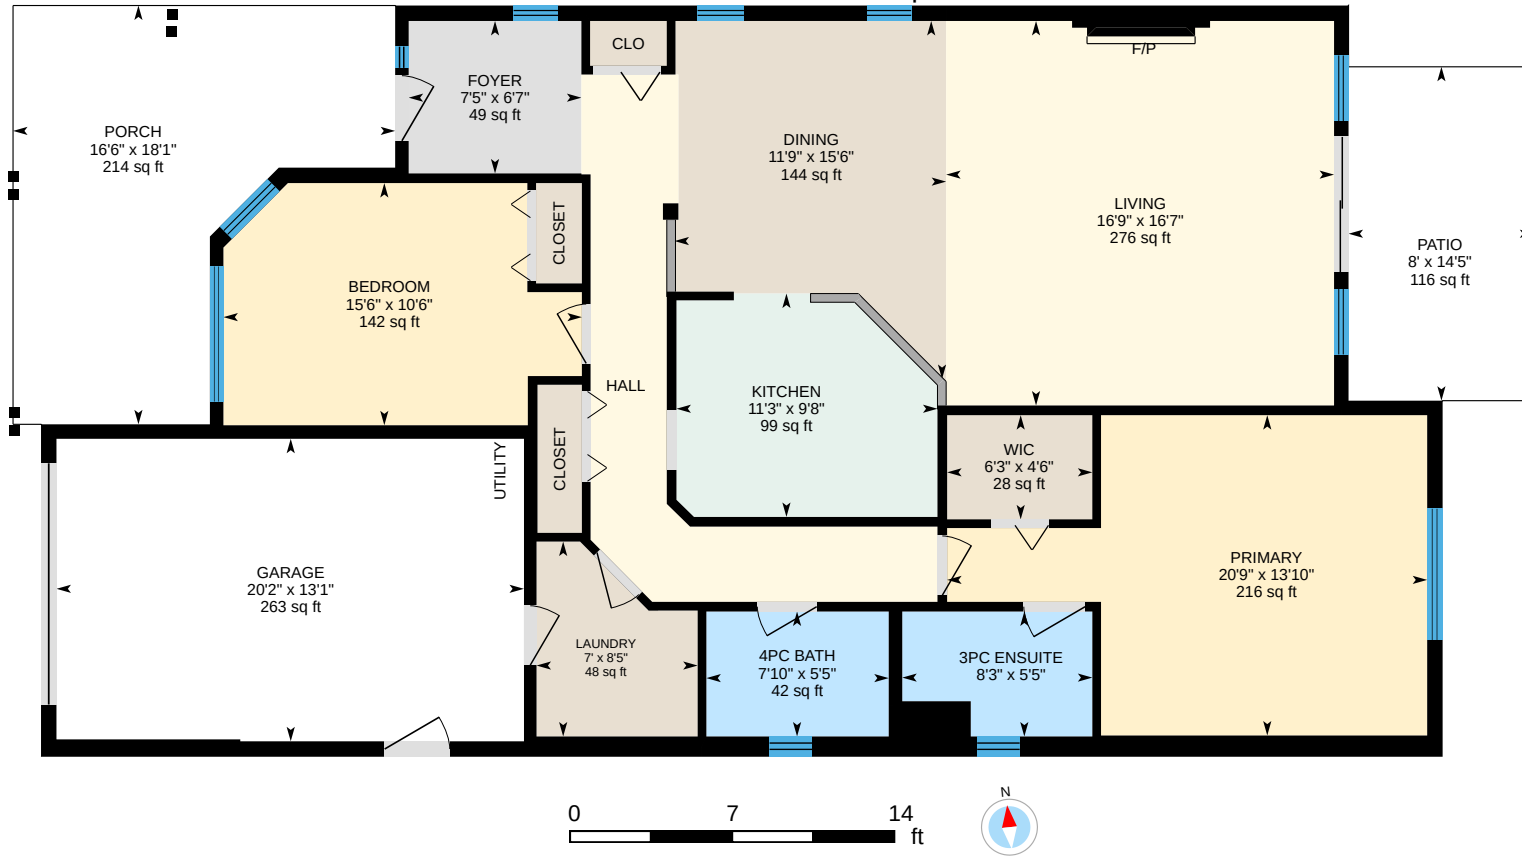

Main Floor (8ft - 10ft)
 Exterior Area 1402.05 sq ft

136 Meridian Way, Parksville, BC

For illustrative purposes only. All reported dimensions, property sizes and floor areas are approximate and subject to independent verification. To the extent permitted by law, no warranty is made as to accuracy or completeness, and no liability will be accepted for any errors or omissions.