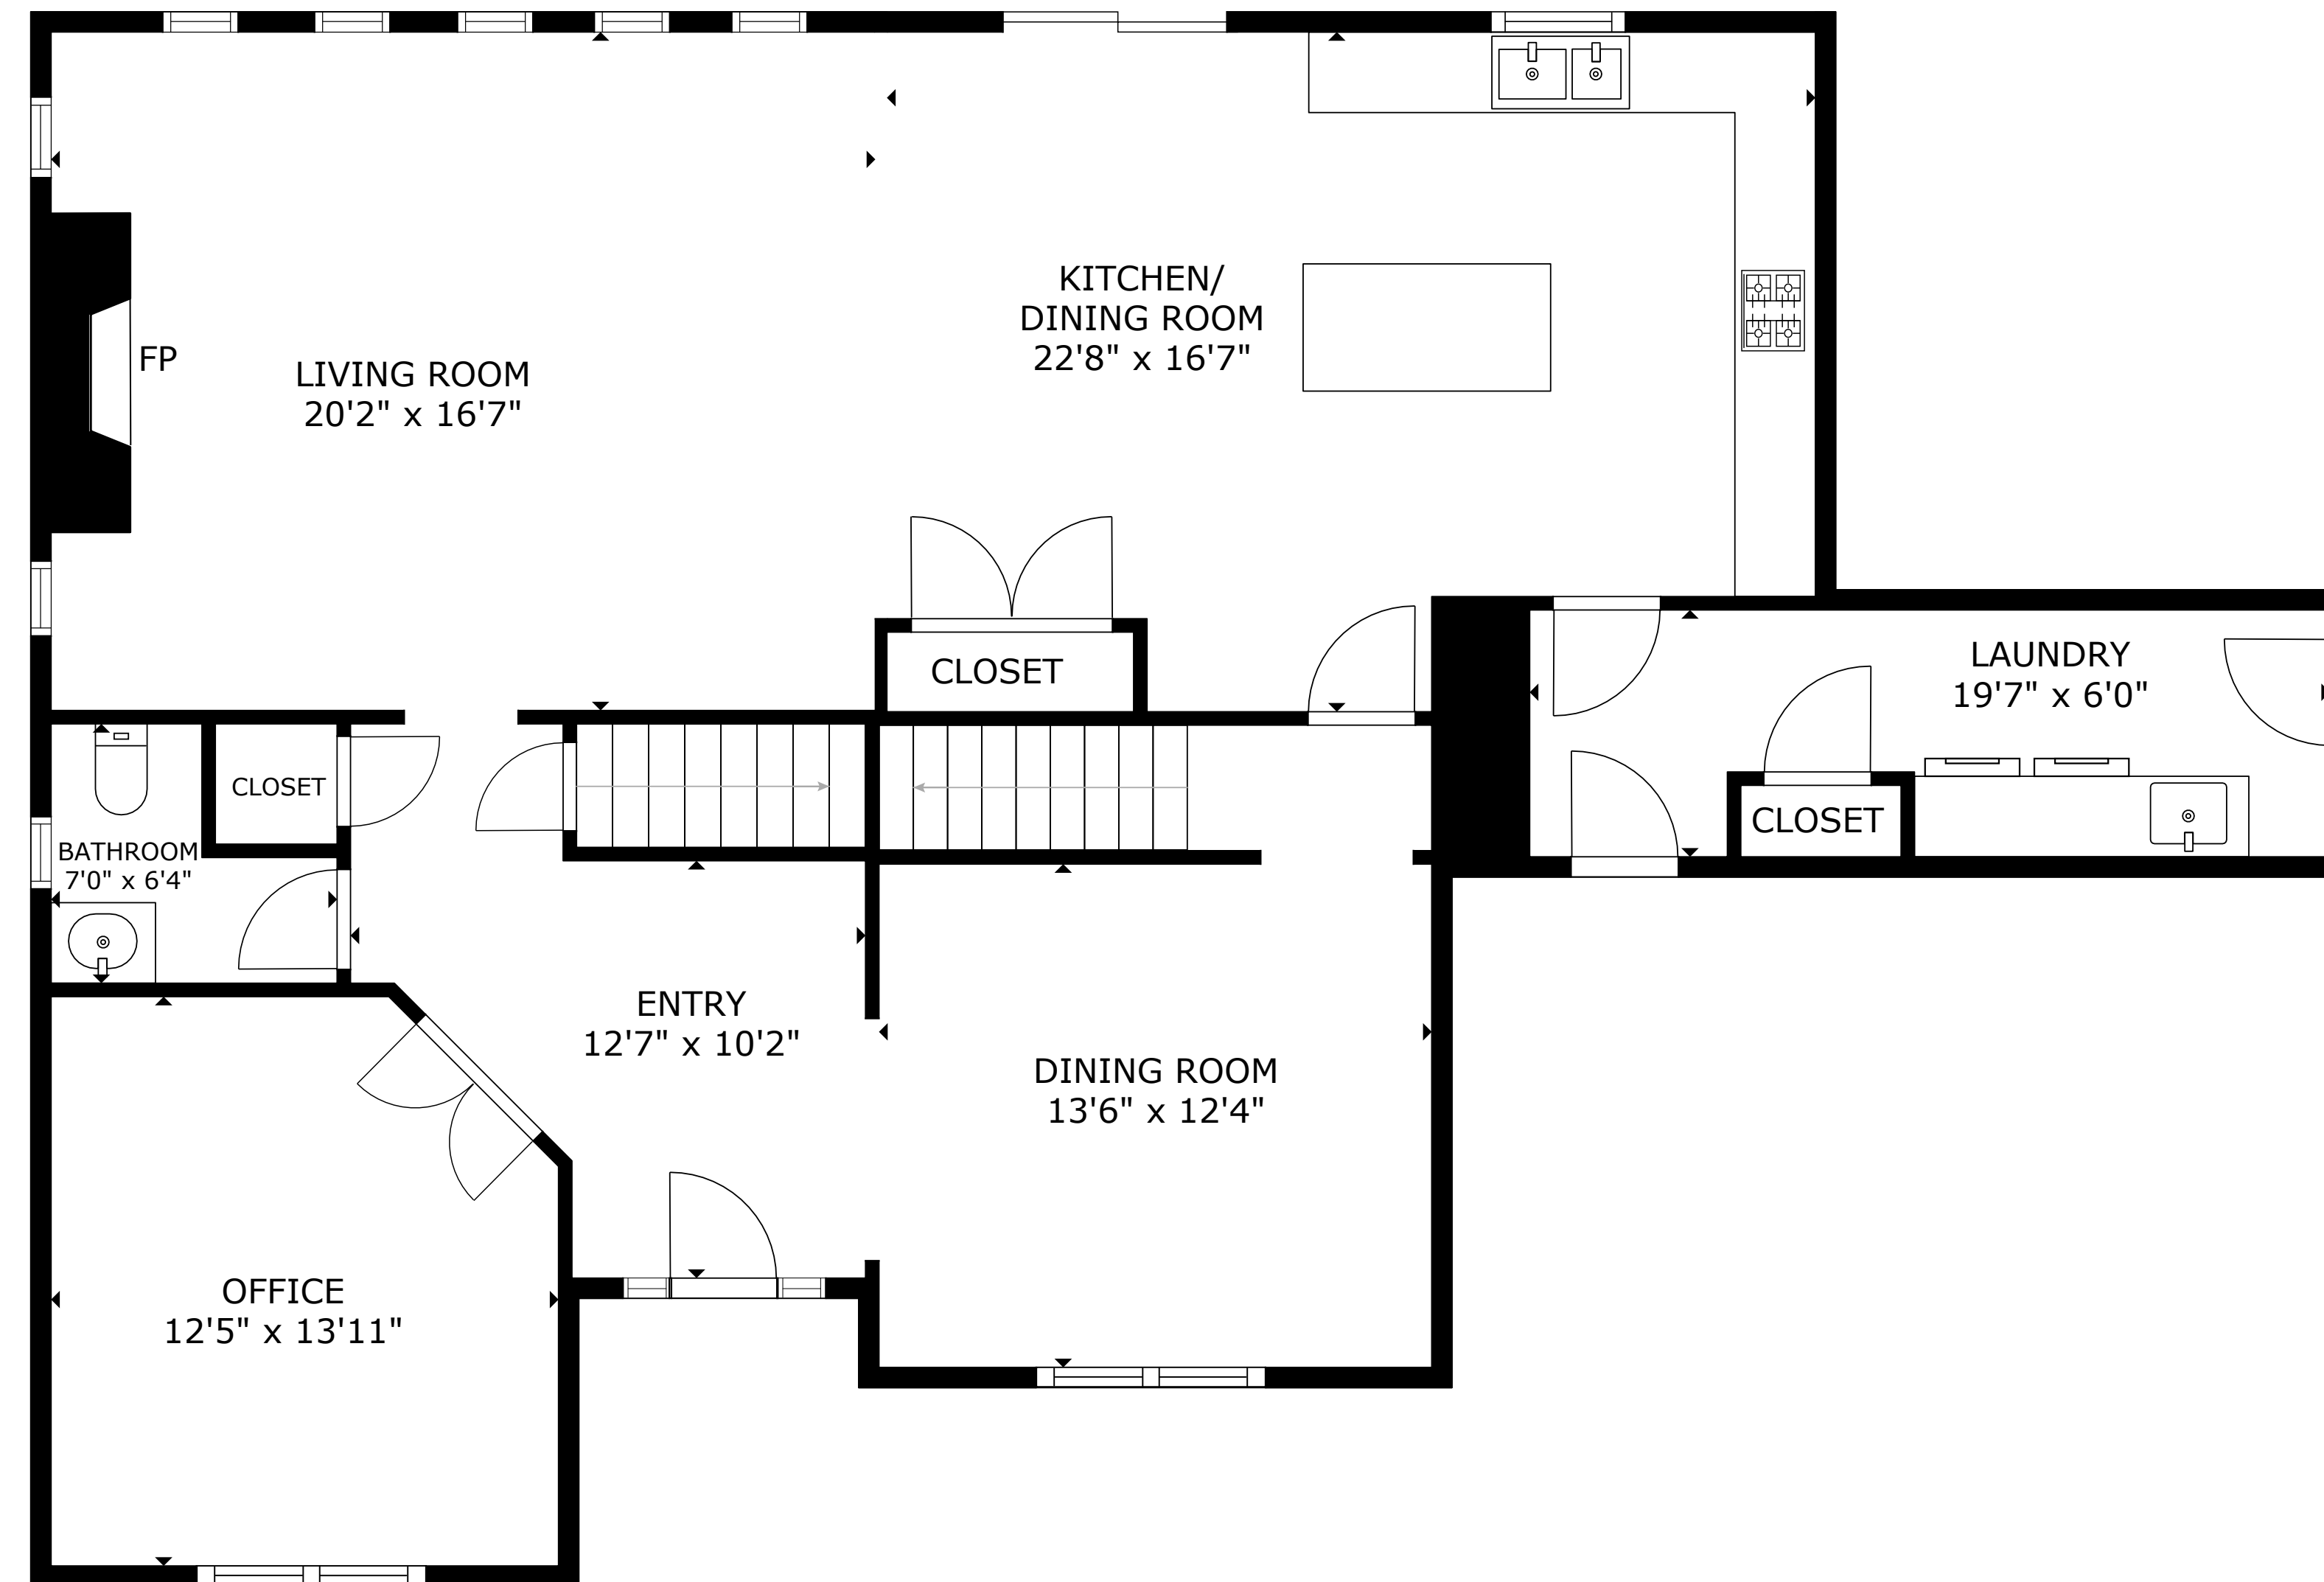

FLOOR 3

FLOOR 1

FLOOR 2

GROSS INTERNAL AREA
 FLOOR 1: 986 sq. ft, FLOOR 2: 1,409 sq. ft
 FLOOR 3: 1,357 sq. ft, TOTAL: 3,753 sq. ft
 SIZES AND DIMENSIONS ARE APPROXIMATE, ACTUAL MAY VARY.