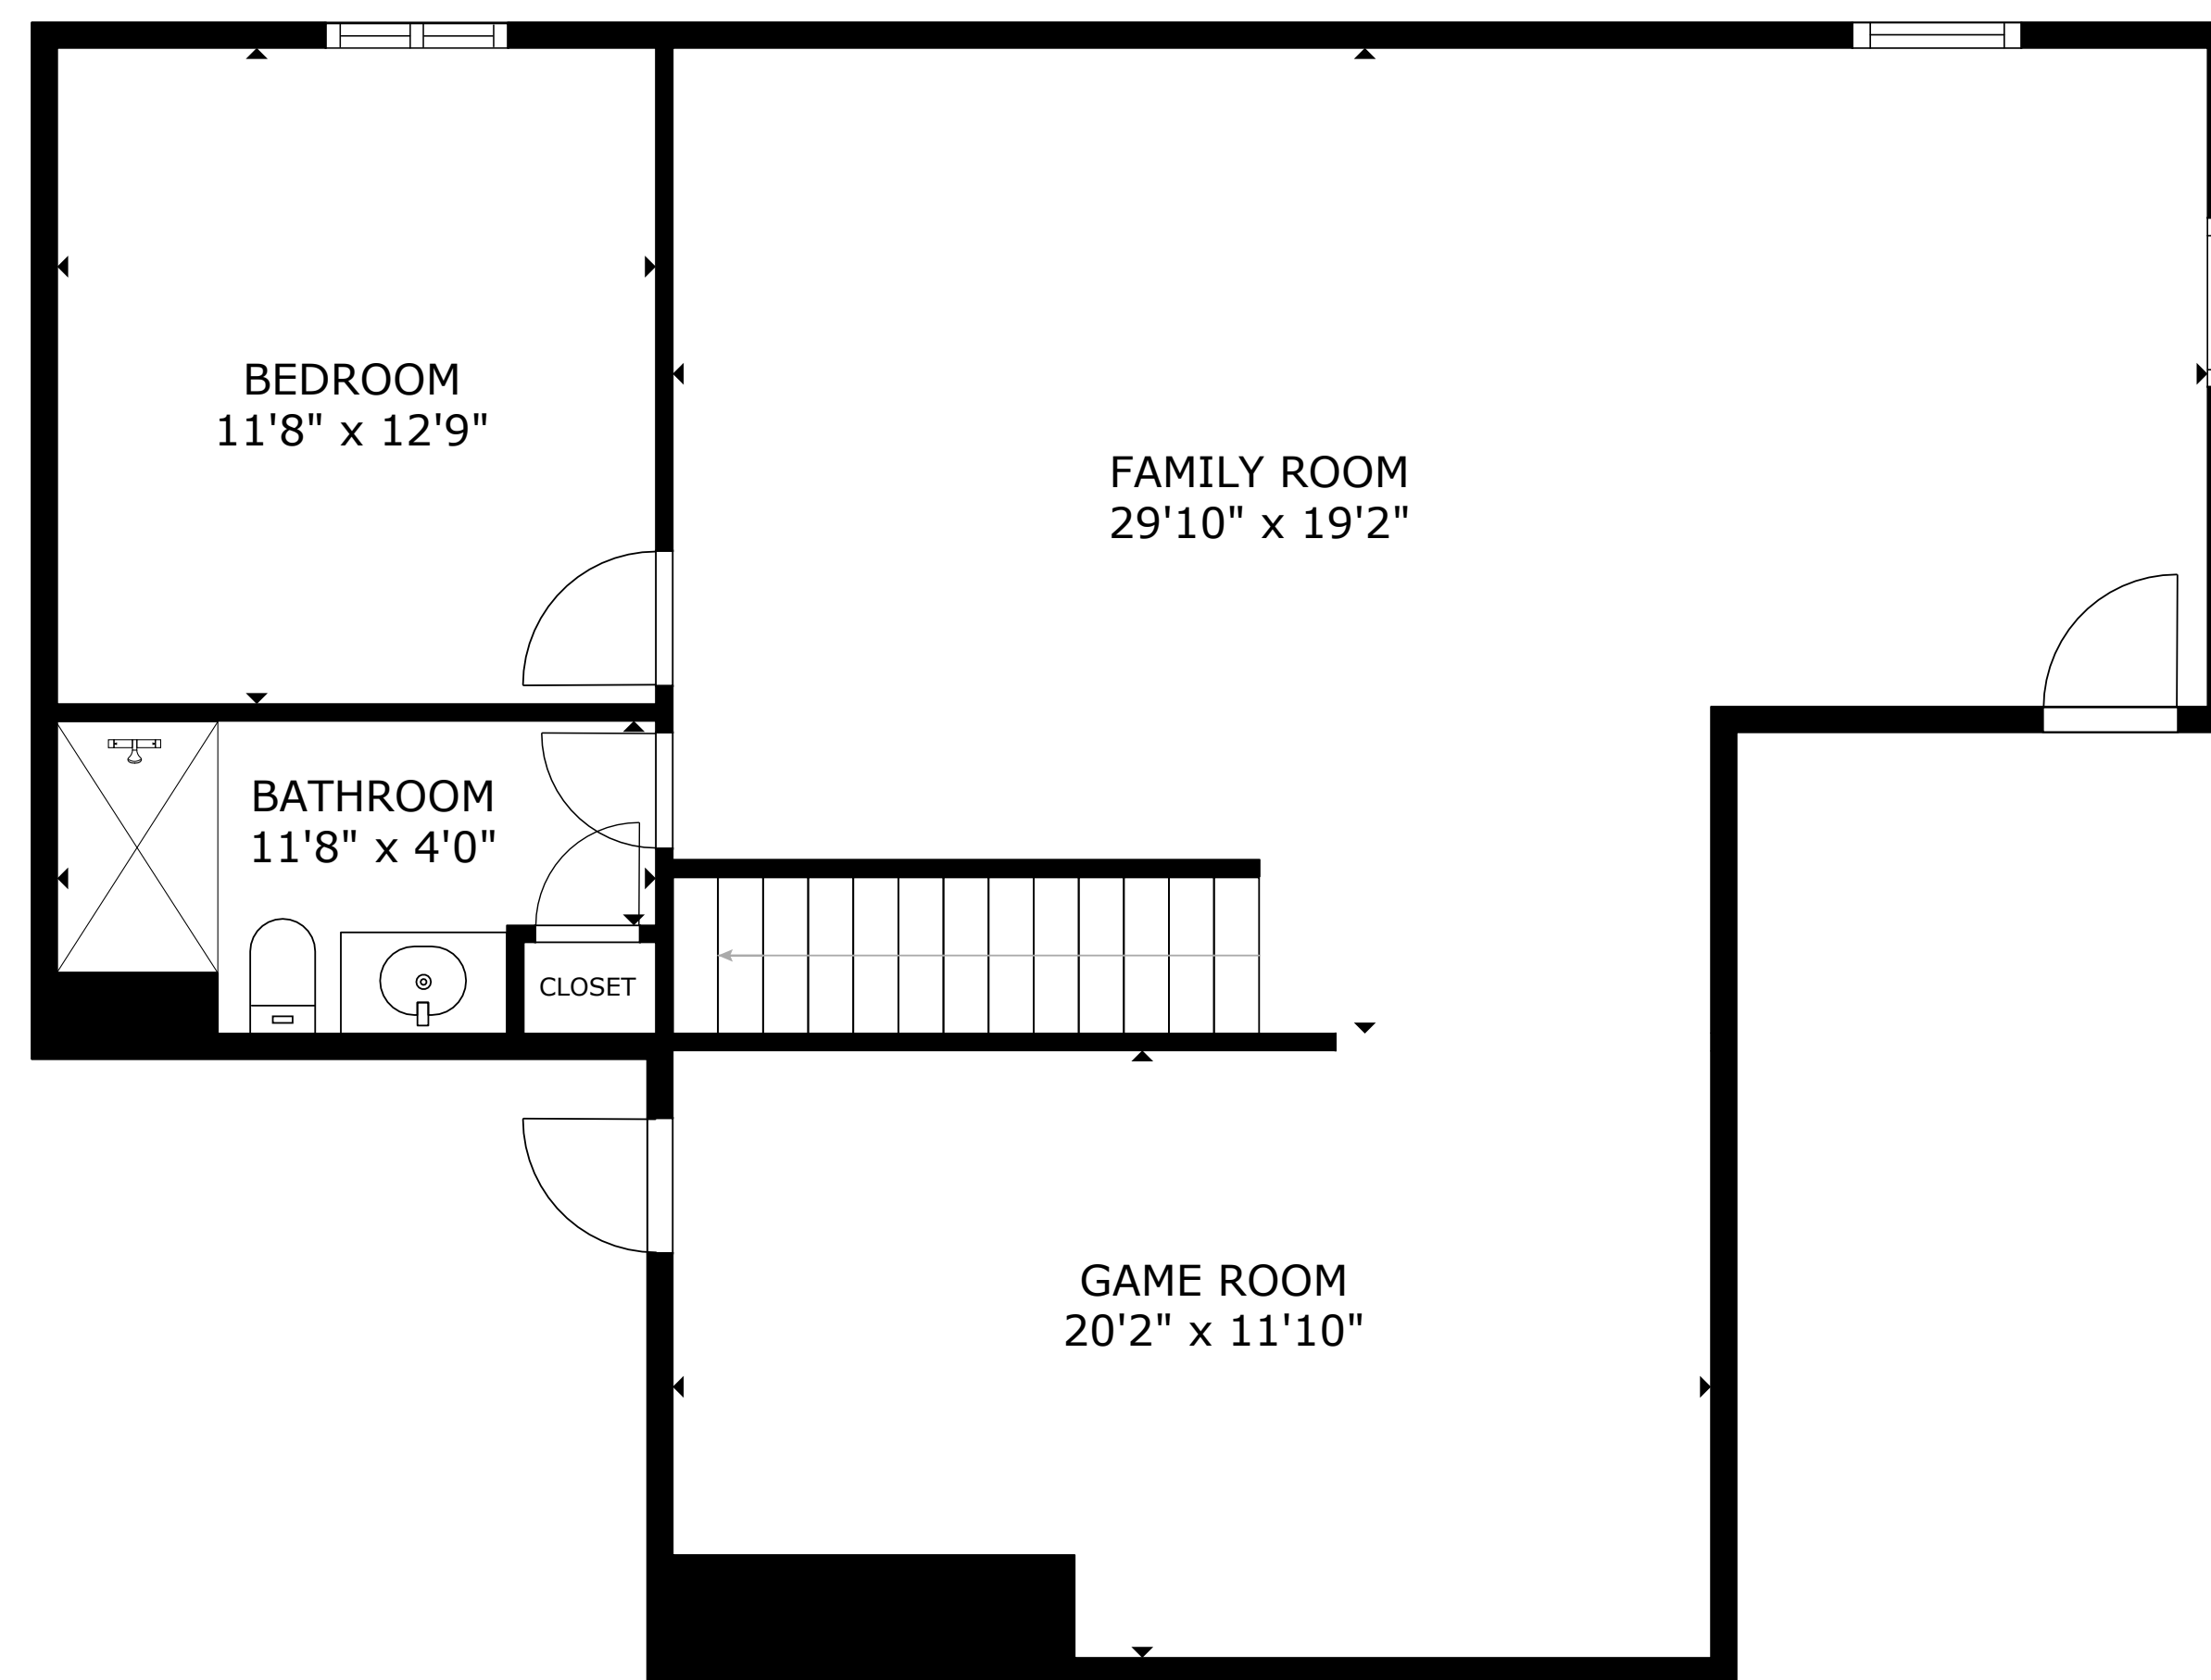

FLOOR 3

FLOOR 1

FLOOR 2

GROSS INTERNAL AREA
 FLOOR 1: 986 sq. ft, FLOOR 2: 1,409 sq. ft
 FLOOR 3: 1,357 sq. ft, TOTAL: 3,753 sq. ft
 SIZES AND DIMENSIONS ARE APPROXIMATE, ACTUAL MAY VARY.