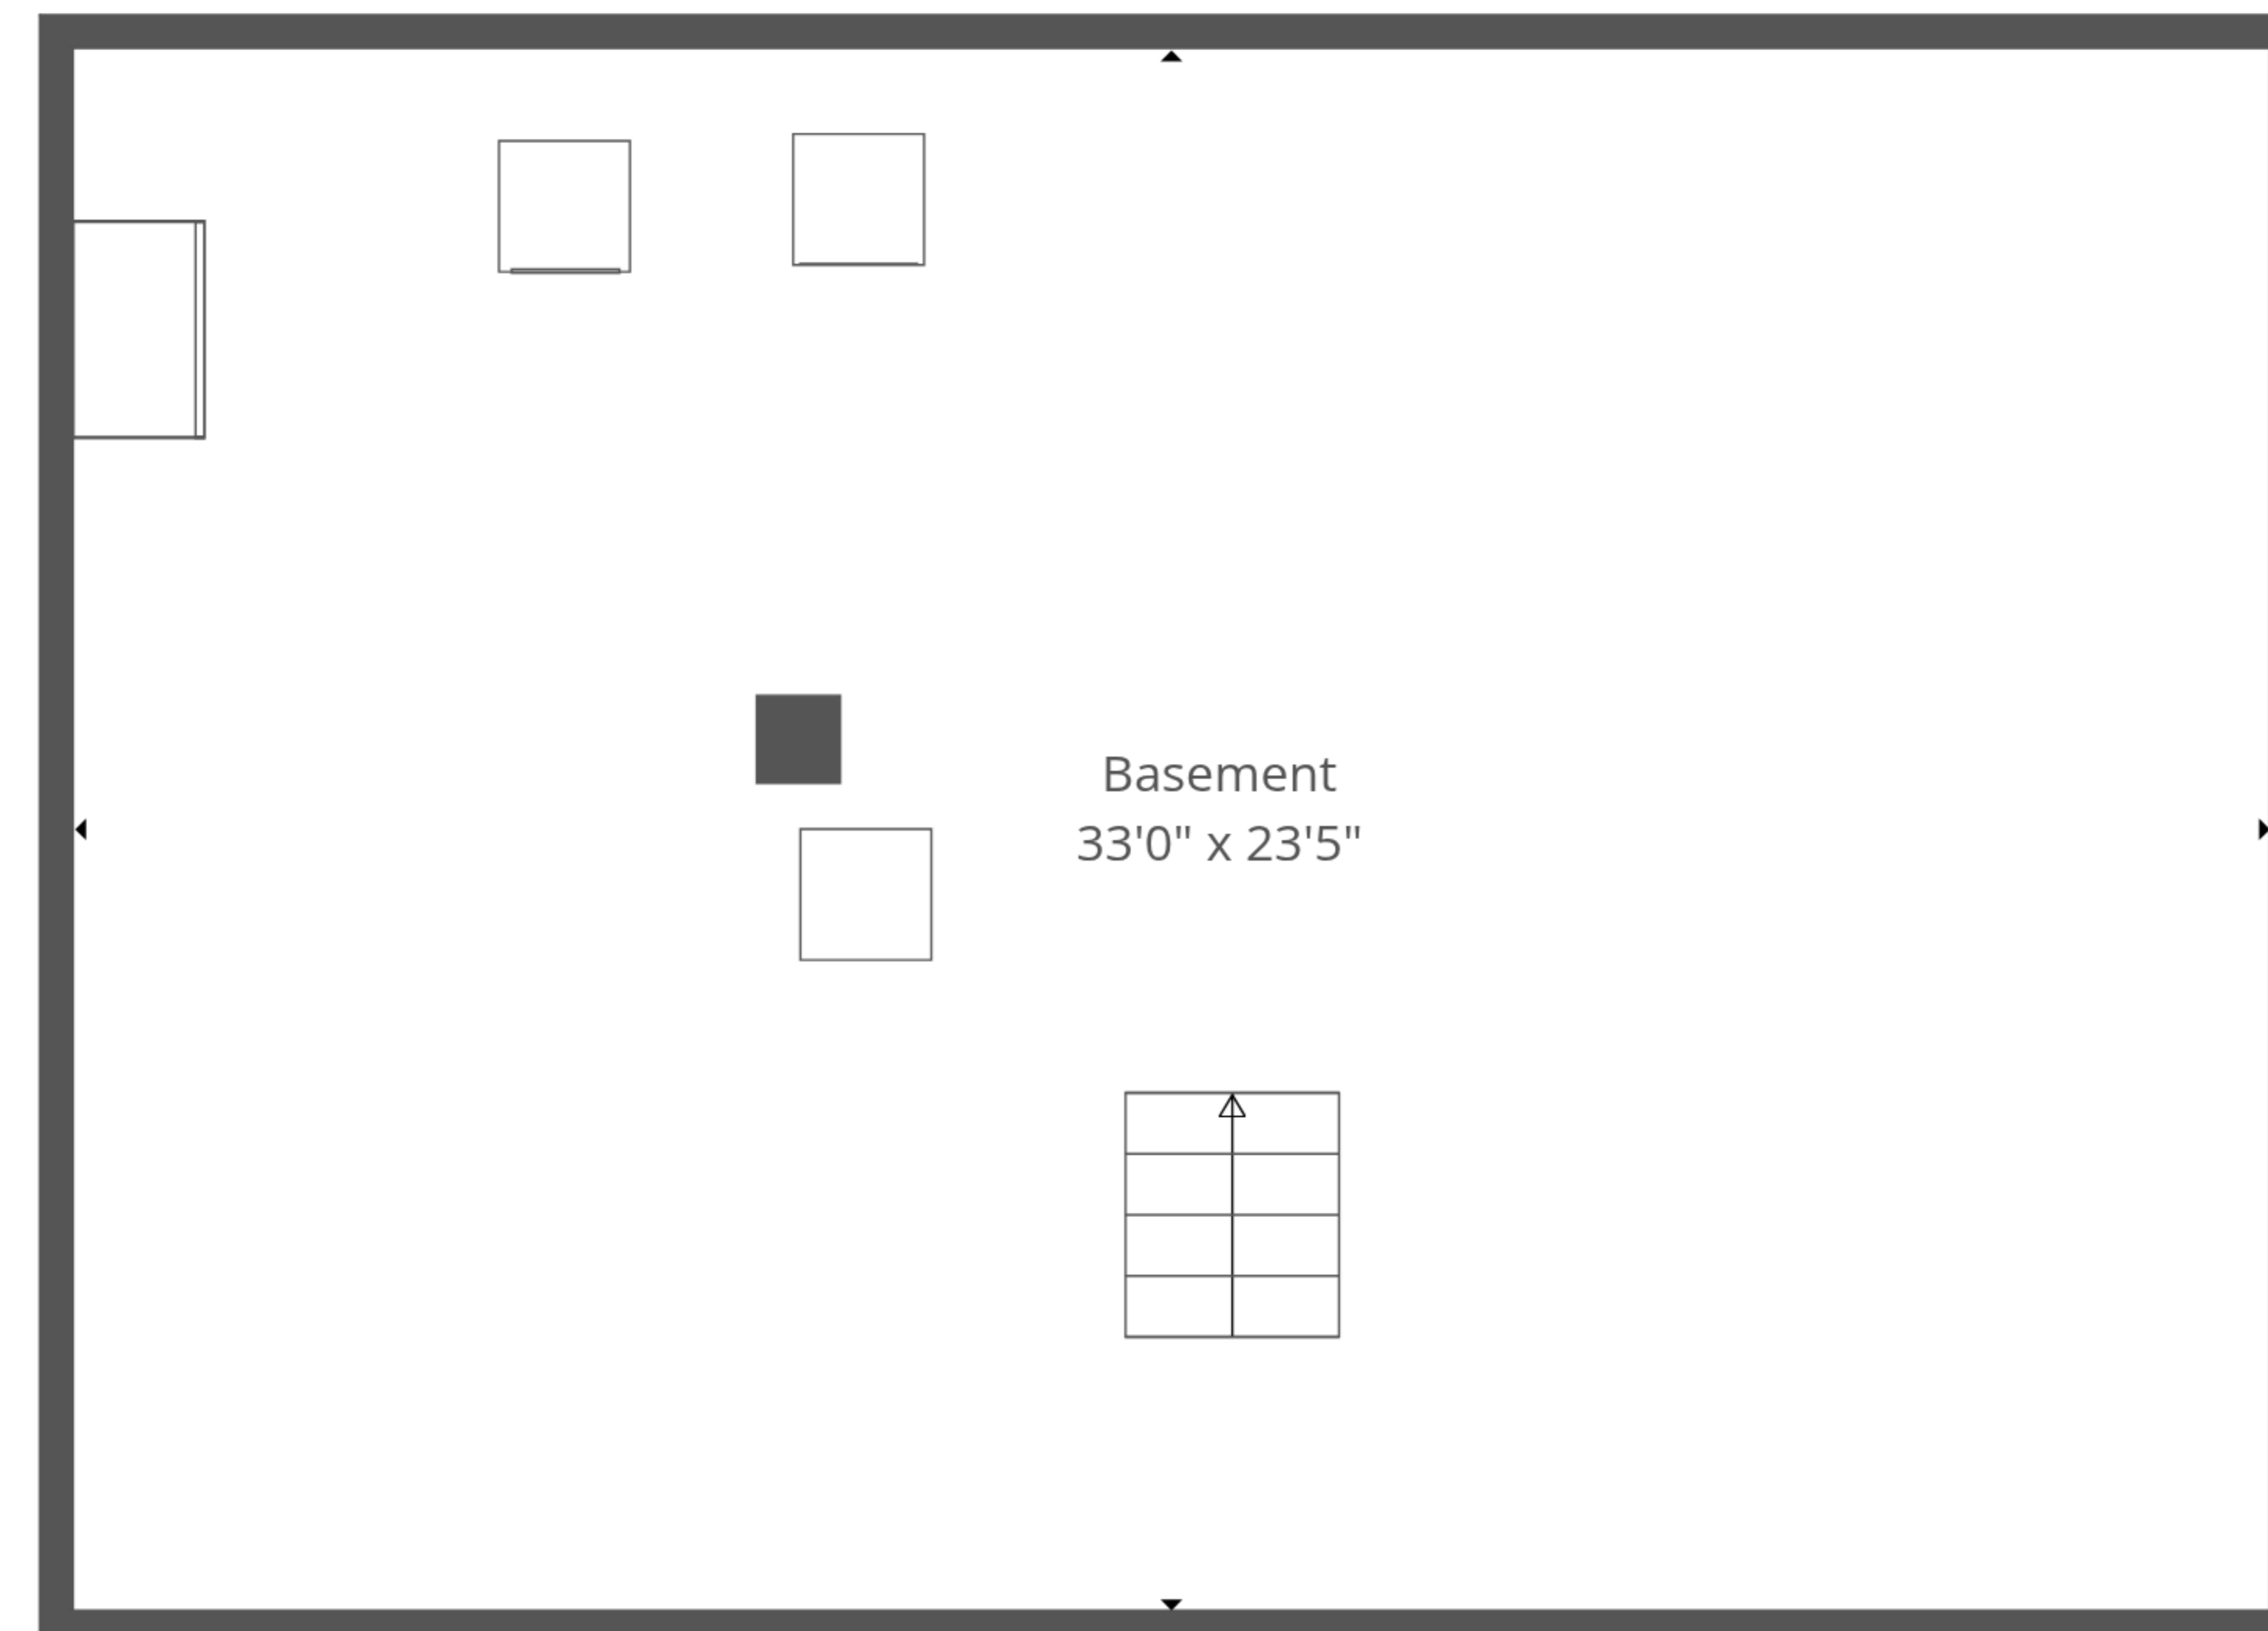

TOTAL: 776 sq. ft

Basement: 0 sq. ft, 1st floor: 776 sq. ft

EXCLUDED AREAS: BASEMENT: 776 sq. ft, WALLS: 114 sq. ft

TOTAL: 776 sq. ft
Basement: 0 sq. ft, 1st floor: 776 sq. ft
EXCLUDED AREAS: BASEMENT: 776 sq. ft, WALLS: 114 sq. ft

1st Floor

Basement

TOTAL: 776 sq. ft
 Basement: 0 sq. ft, 1st floor: 776 sq. ft
 EXCLUDED AREAS: BASEMENT: 776 sq. ft, WALLS: 114 sq. ft