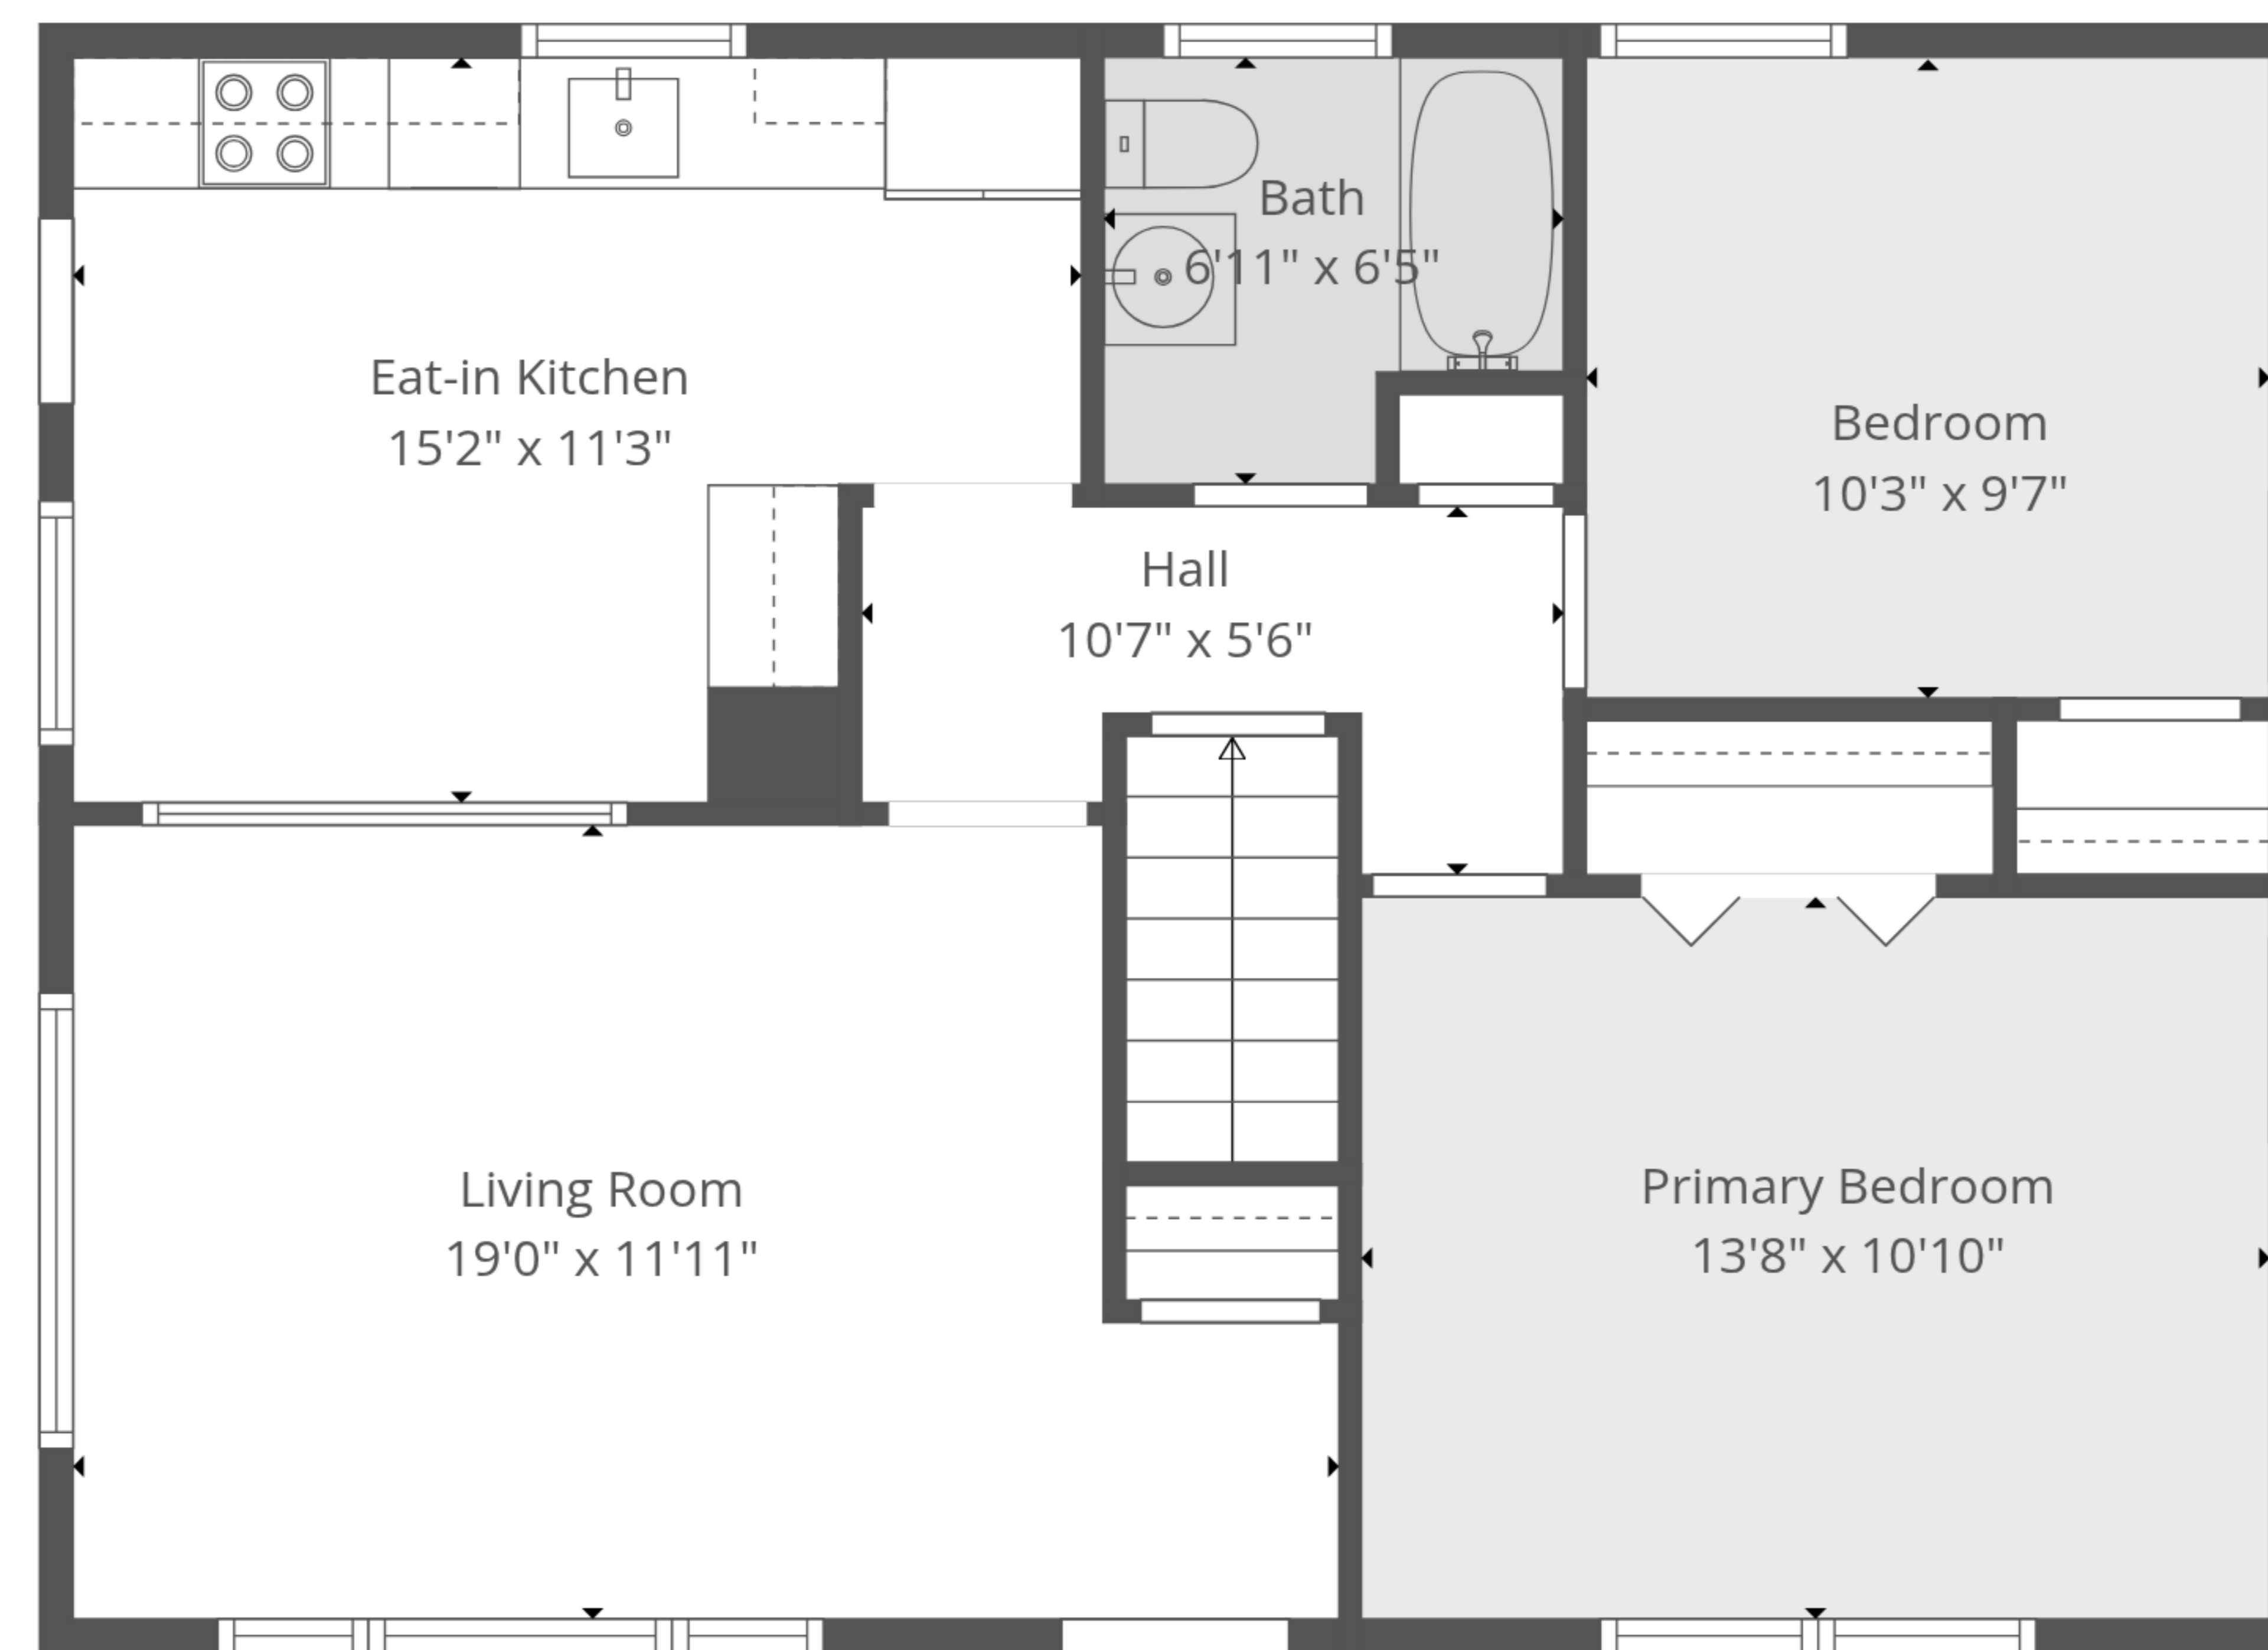

TOTAL: 776 sq. ft

Basement: 0 sq. ft, 1st floor: 776 sq. ft

EXCLUDED AREAS: BASEMENT: 776 sq. ft, WALLS: 114 sq. ft

TOTAL: 776 sq. ft
Basement: 0 sq. ft, 1st floor: 776 sq. ft
EXCLUDED AREAS: BASEMENT: 776 sq. ft, WALLS: 114 sq. ft

1st Floor

Basement

TOTAL: 776 sq. ft
 Basement: 0 sq. ft, 1st floor: 776 sq. ft
 EXCLUDED AREAS: BASEMENT: 776 sq. ft, WALLS: 114 sq. ft