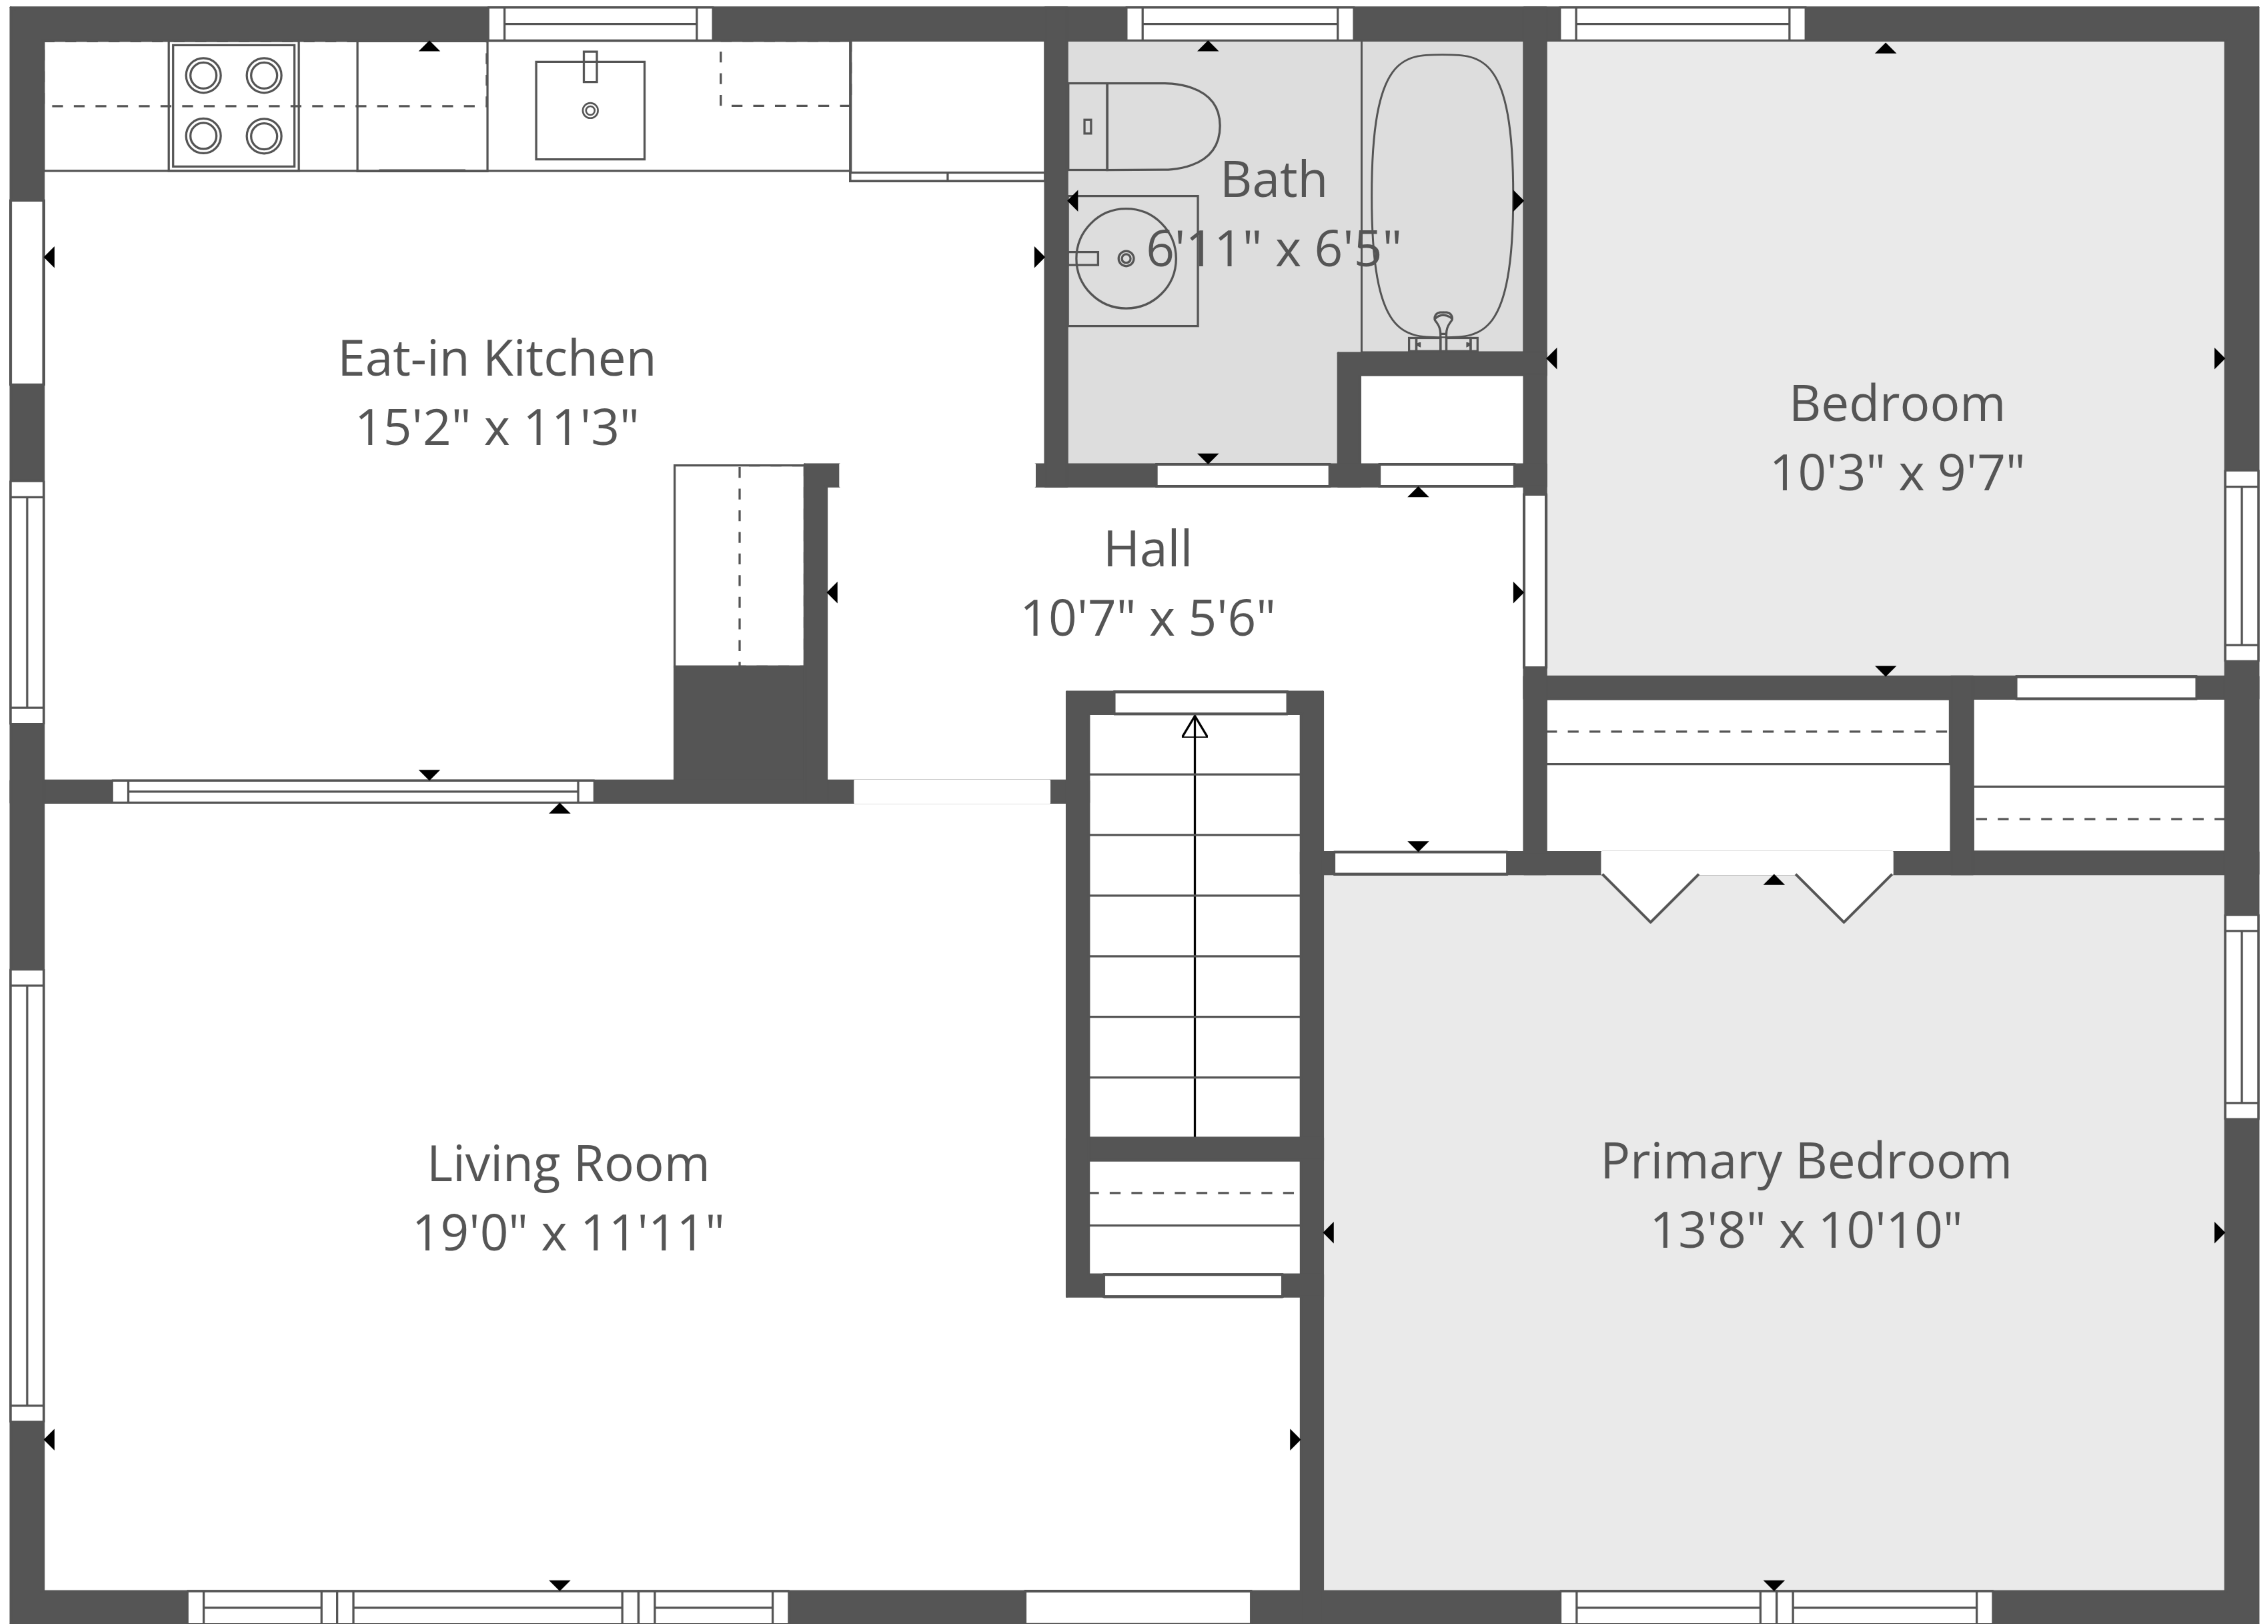

TOTAL: 776 sq. ft

Basement: 0 sq. ft, 1st floor: 776 sq. ft

EXCLUDED AREAS: BASEMENT: 776 sq. ft, WALLS: 114 sq. ft

TOTAL: 776 sq. ft
Basement: 0 sq. ft, 1st floor: 776 sq. ft
EXCLUDED AREAS: BASEMENT: 776 sq. ft, WALLS: 114 sq. ft

1st Floor

Basement

TOTAL: 776 sq. ft
 Basement: 0 sq. ft, 1st floor: 776 sq. ft
 EXCLUDED AREAS: BASEMENT: 776 sq. ft, WALLS: 114 sq. ft