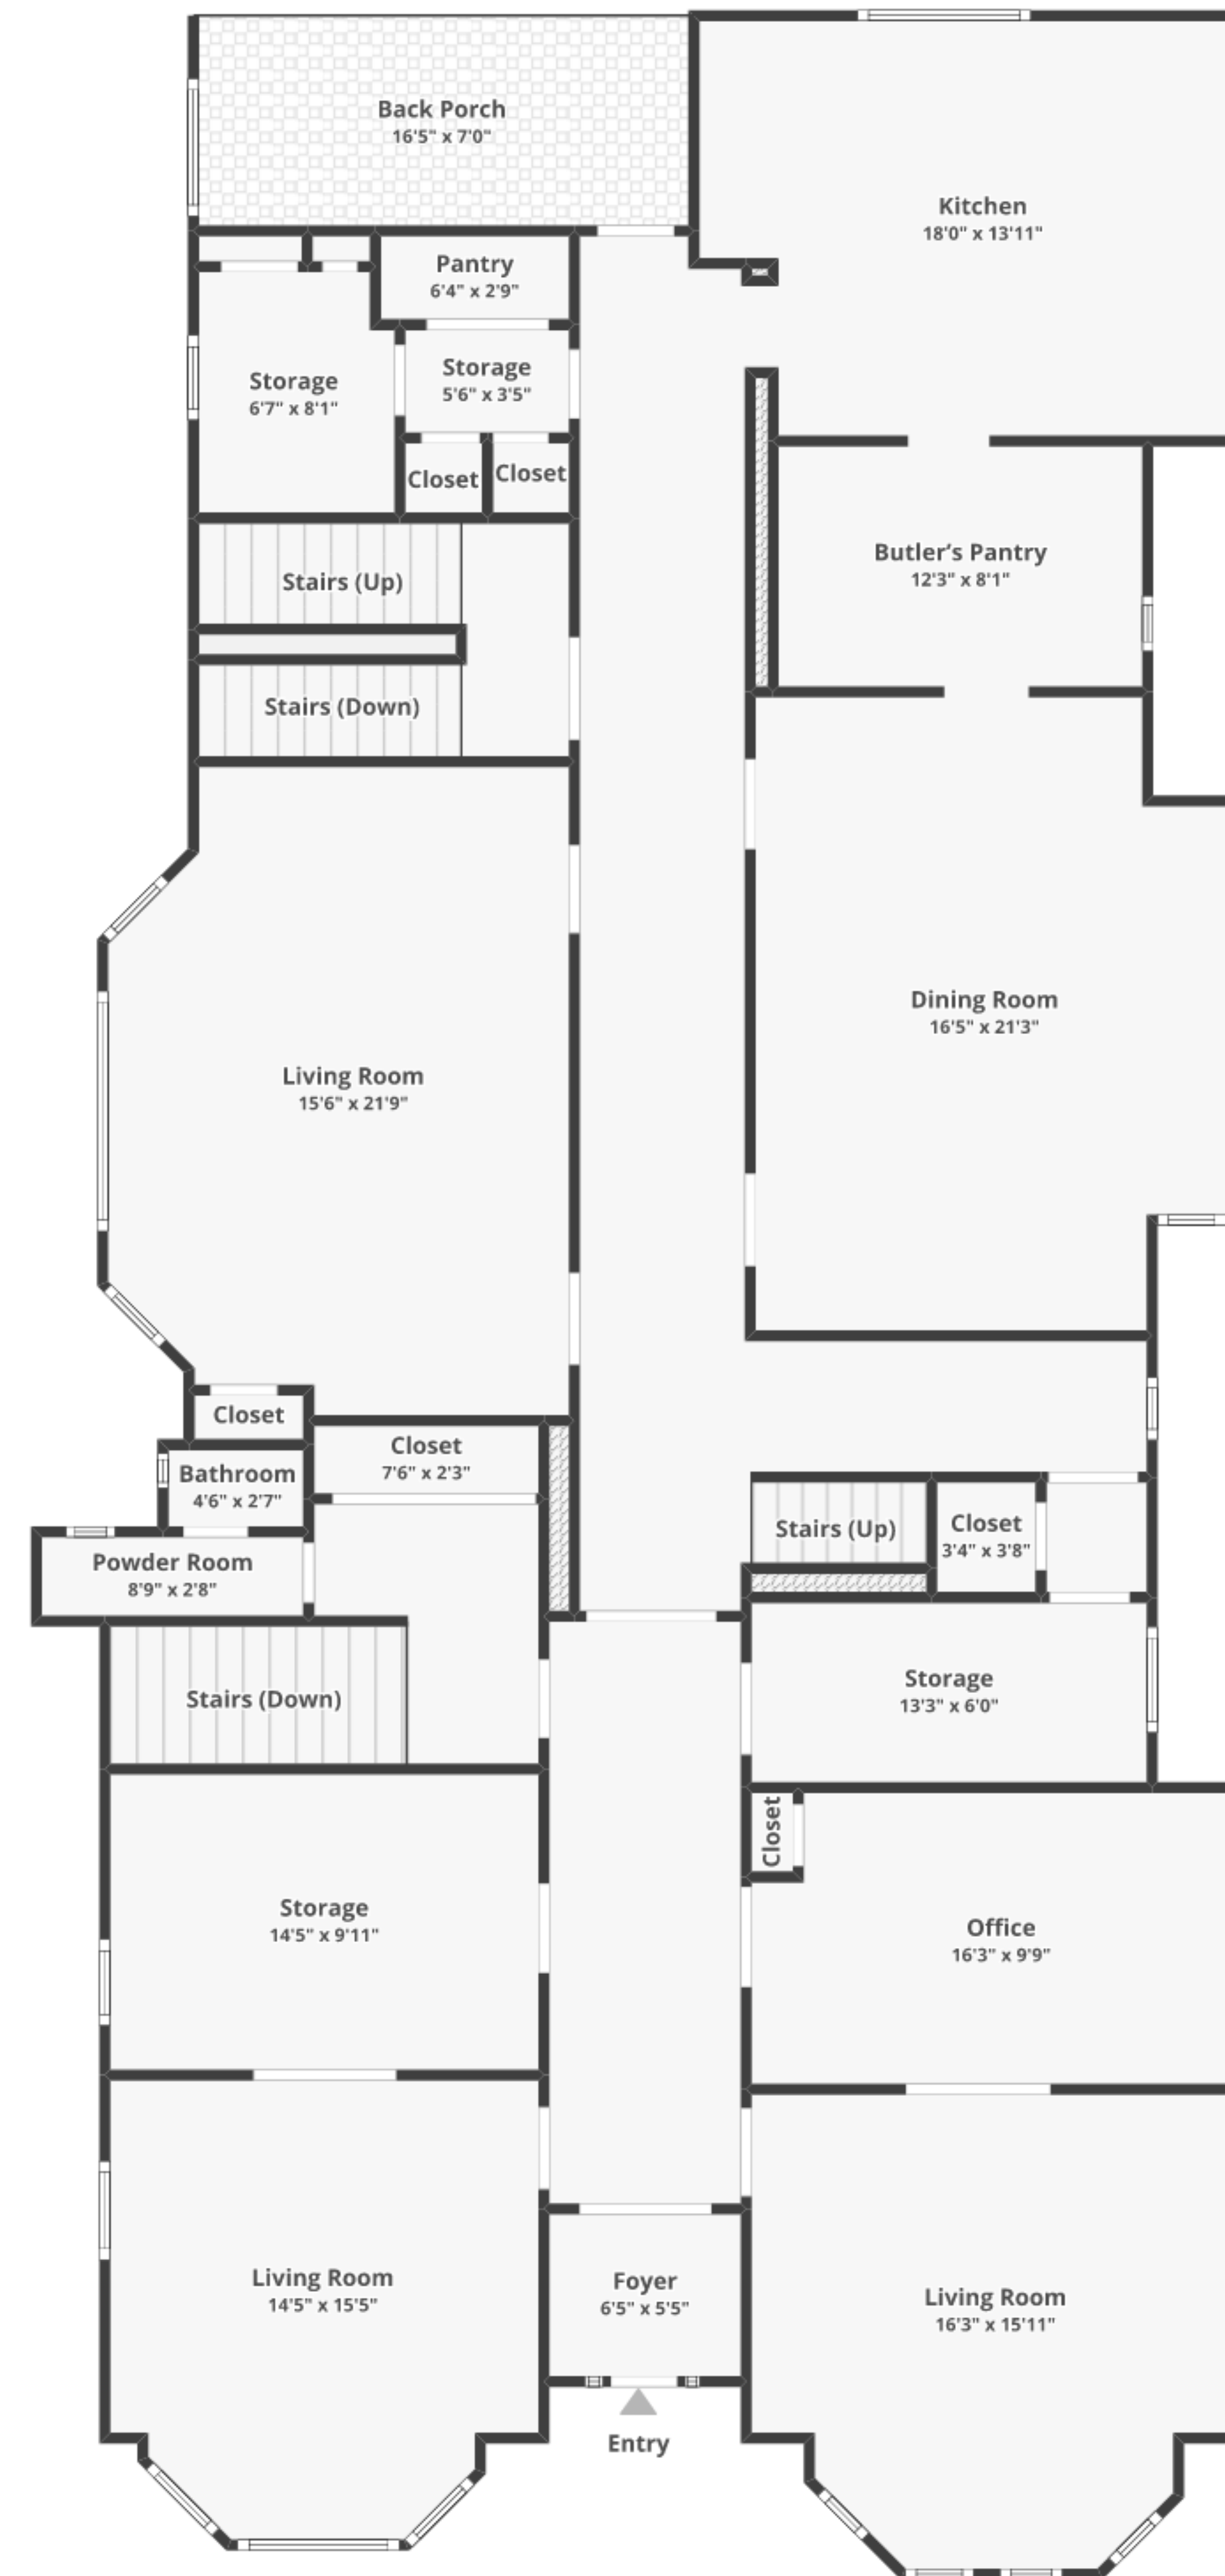

231 2nd St, Coaldale, PA 18218

Total finished area: ~7,163.24 sq. ft.

Total unfinished area: ~31.48 sq. ft.

Floor 1

Finished area: ~2,595.15 sq. ft.

Unfinished area: ~11.7 sq. ft.