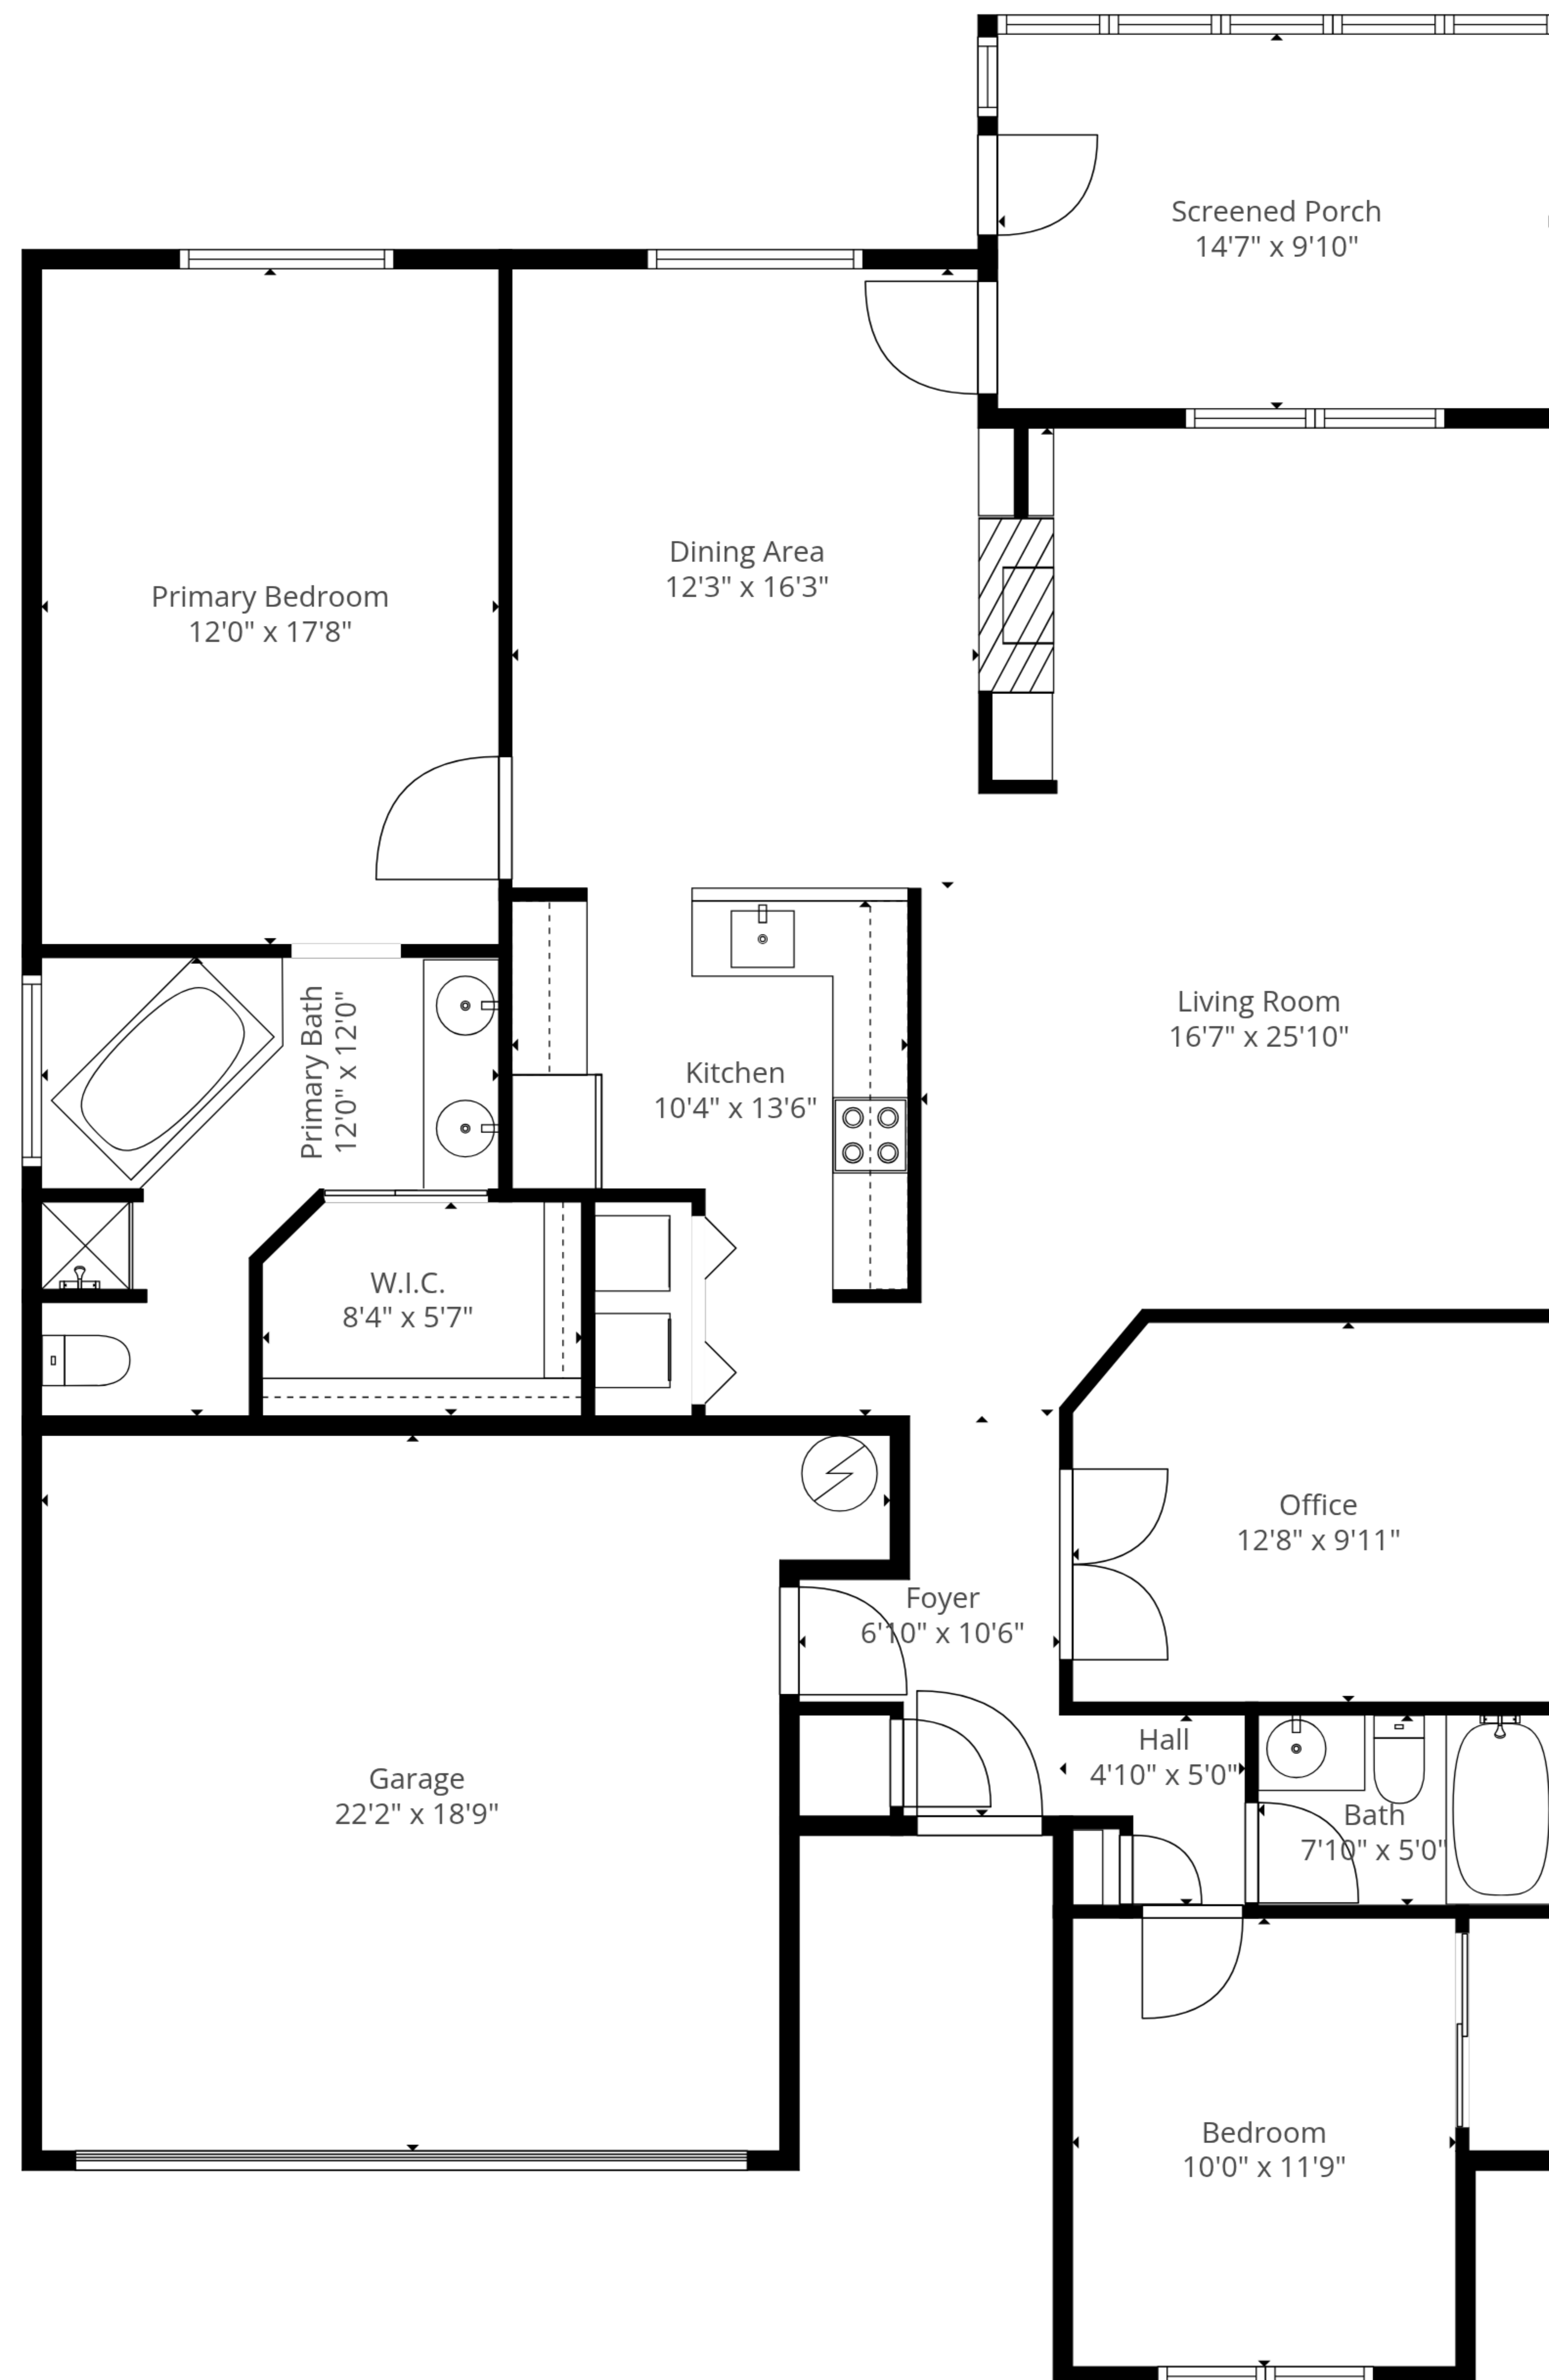

**TOTAL: 1489 sq. ft**

1st floor: 1489 sq. ft

EXCLUDED AREAS: GARAGE: 371 sq. ft, SCREENED PORCH: 143 sq. ft, WALLS: 137 sq. ft

Measurements Are An Approximate Estimation, Deemed Highly Reliable But Not Guaranteed