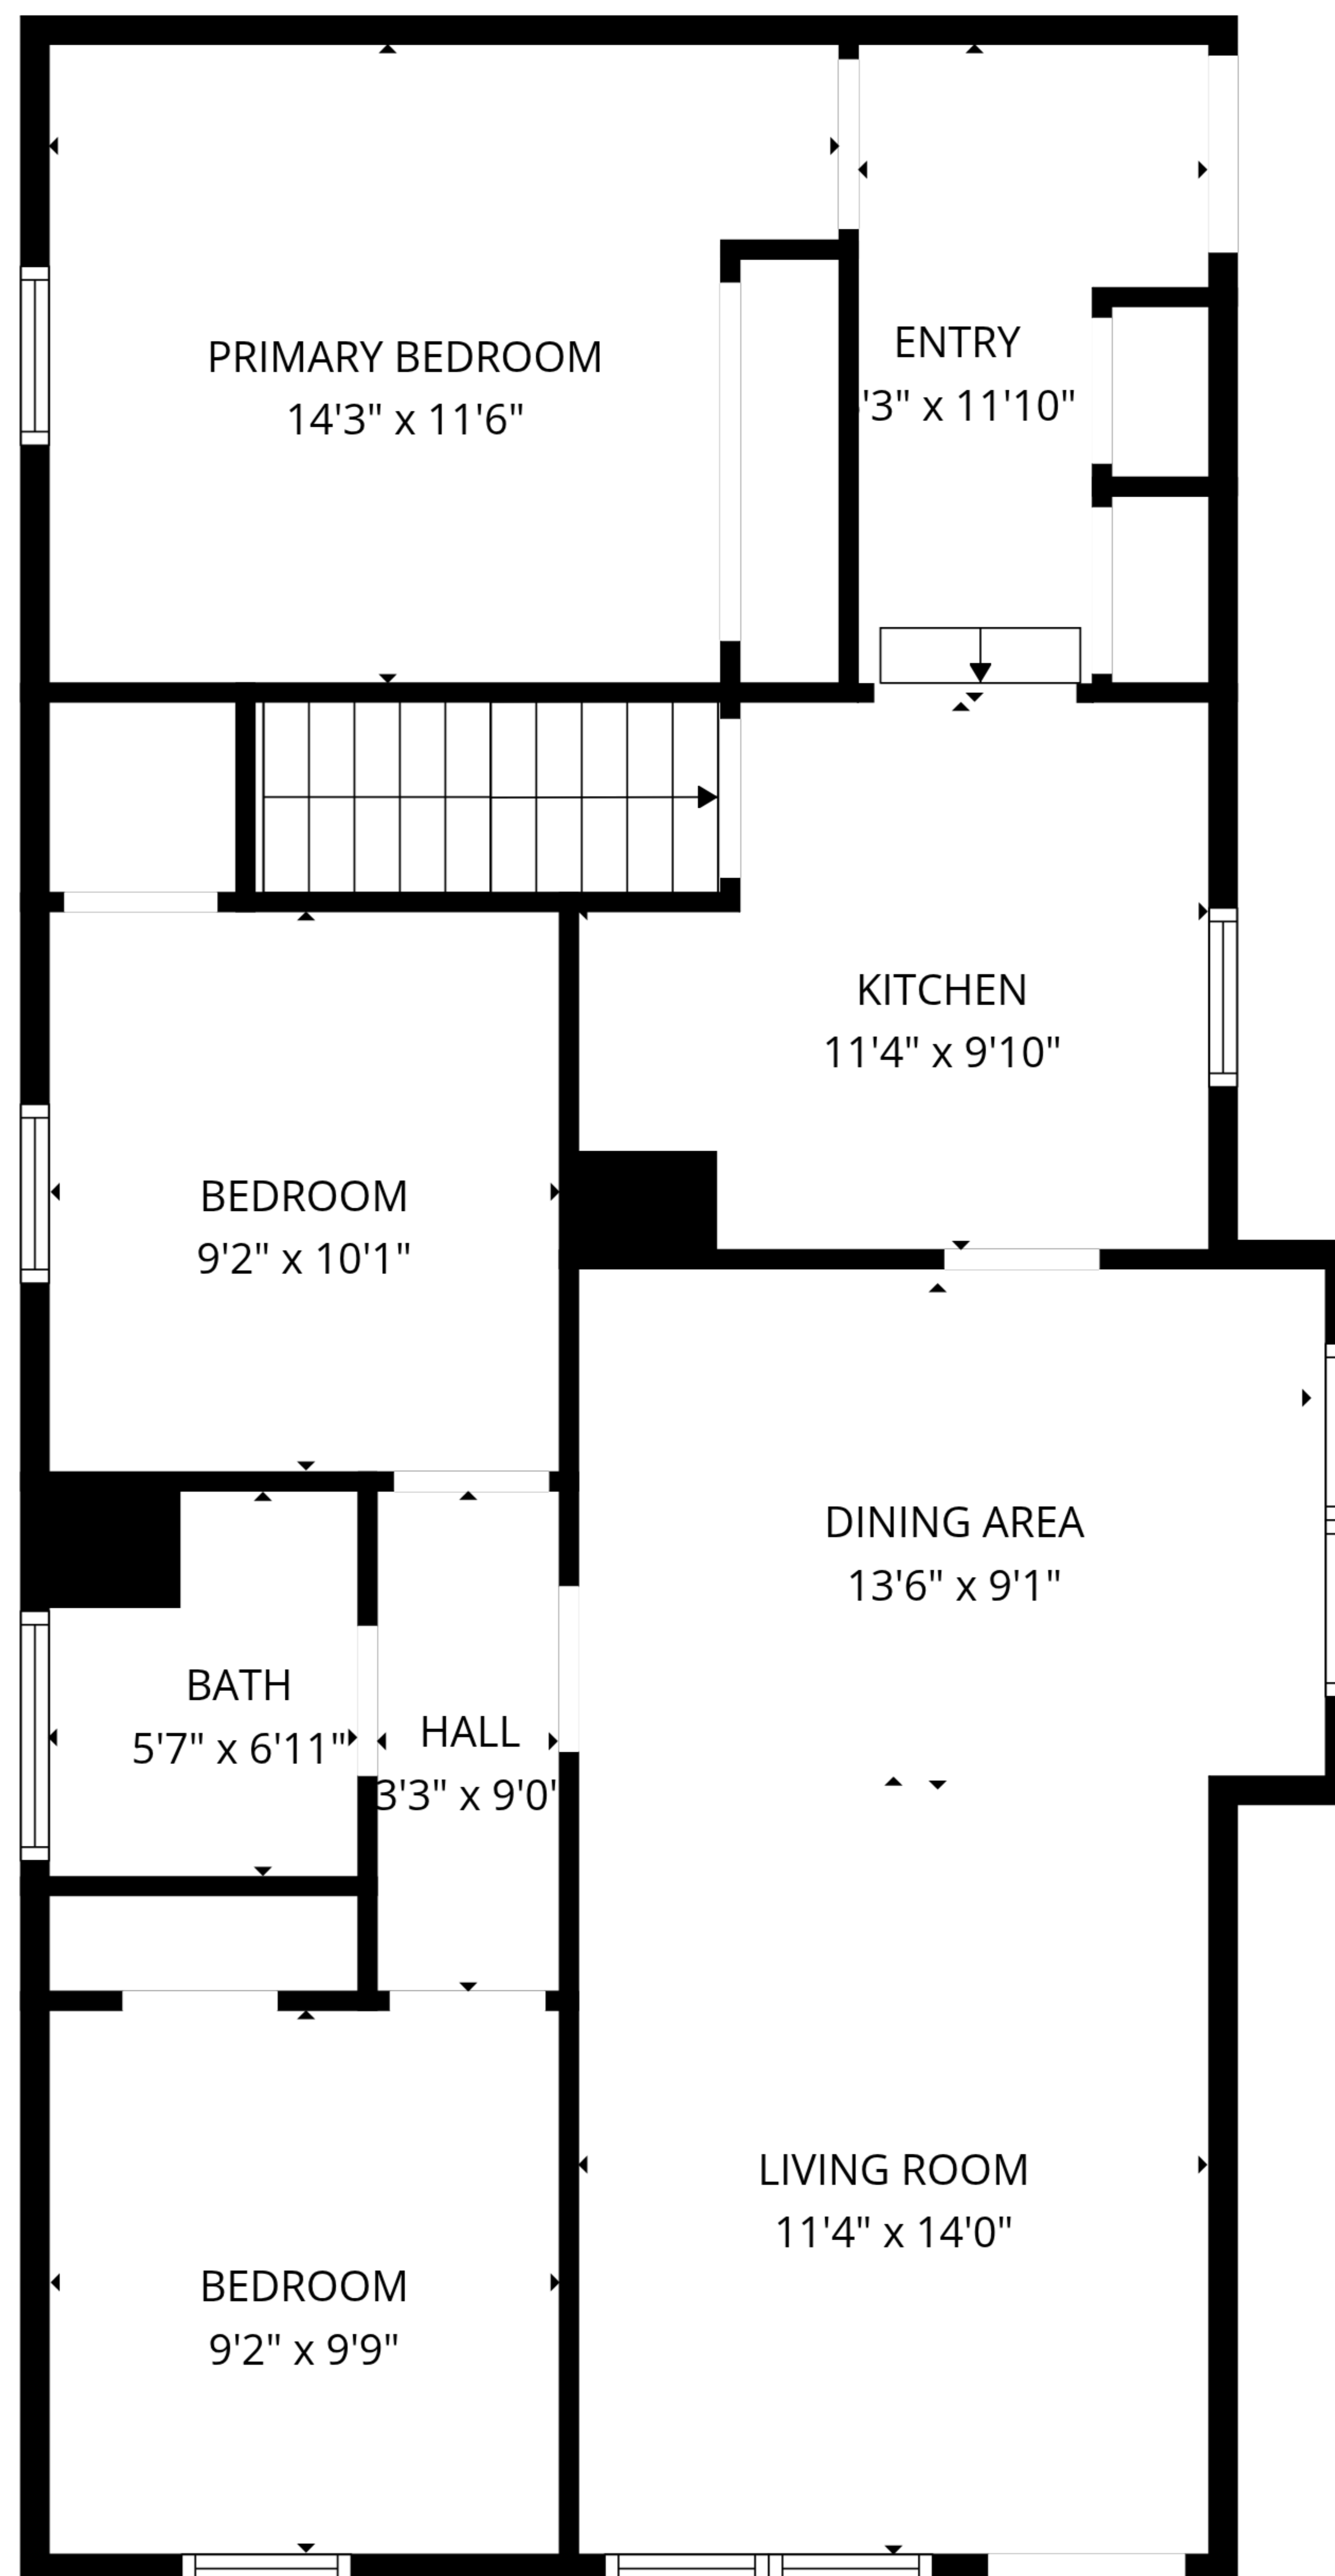

TOTAL: 974 sq. ft

Basement: 11 sq. ft, 1st floor: 963 sq. ft

EXCLUDED AREAS: BASEMENT: 686 sq. ft, WALLS: 125 sq. ft

TOTAL: 974 sq. ft

Basement: 11 sq. ft, 1st floor: 963 sq. ft

EXCLUDED AREAS: BASEMENT: 686 sq. ft, WALLS: 125 sq. ft

Basement

1st floor

TOTAL: 974 sq. ft
 Basement: 11 sq. ft, 1st floor: 963 sq. ft
 EXCLUDED AREAS: BASEMENT: 686 sq. ft, WALLS: 125 sq. ft