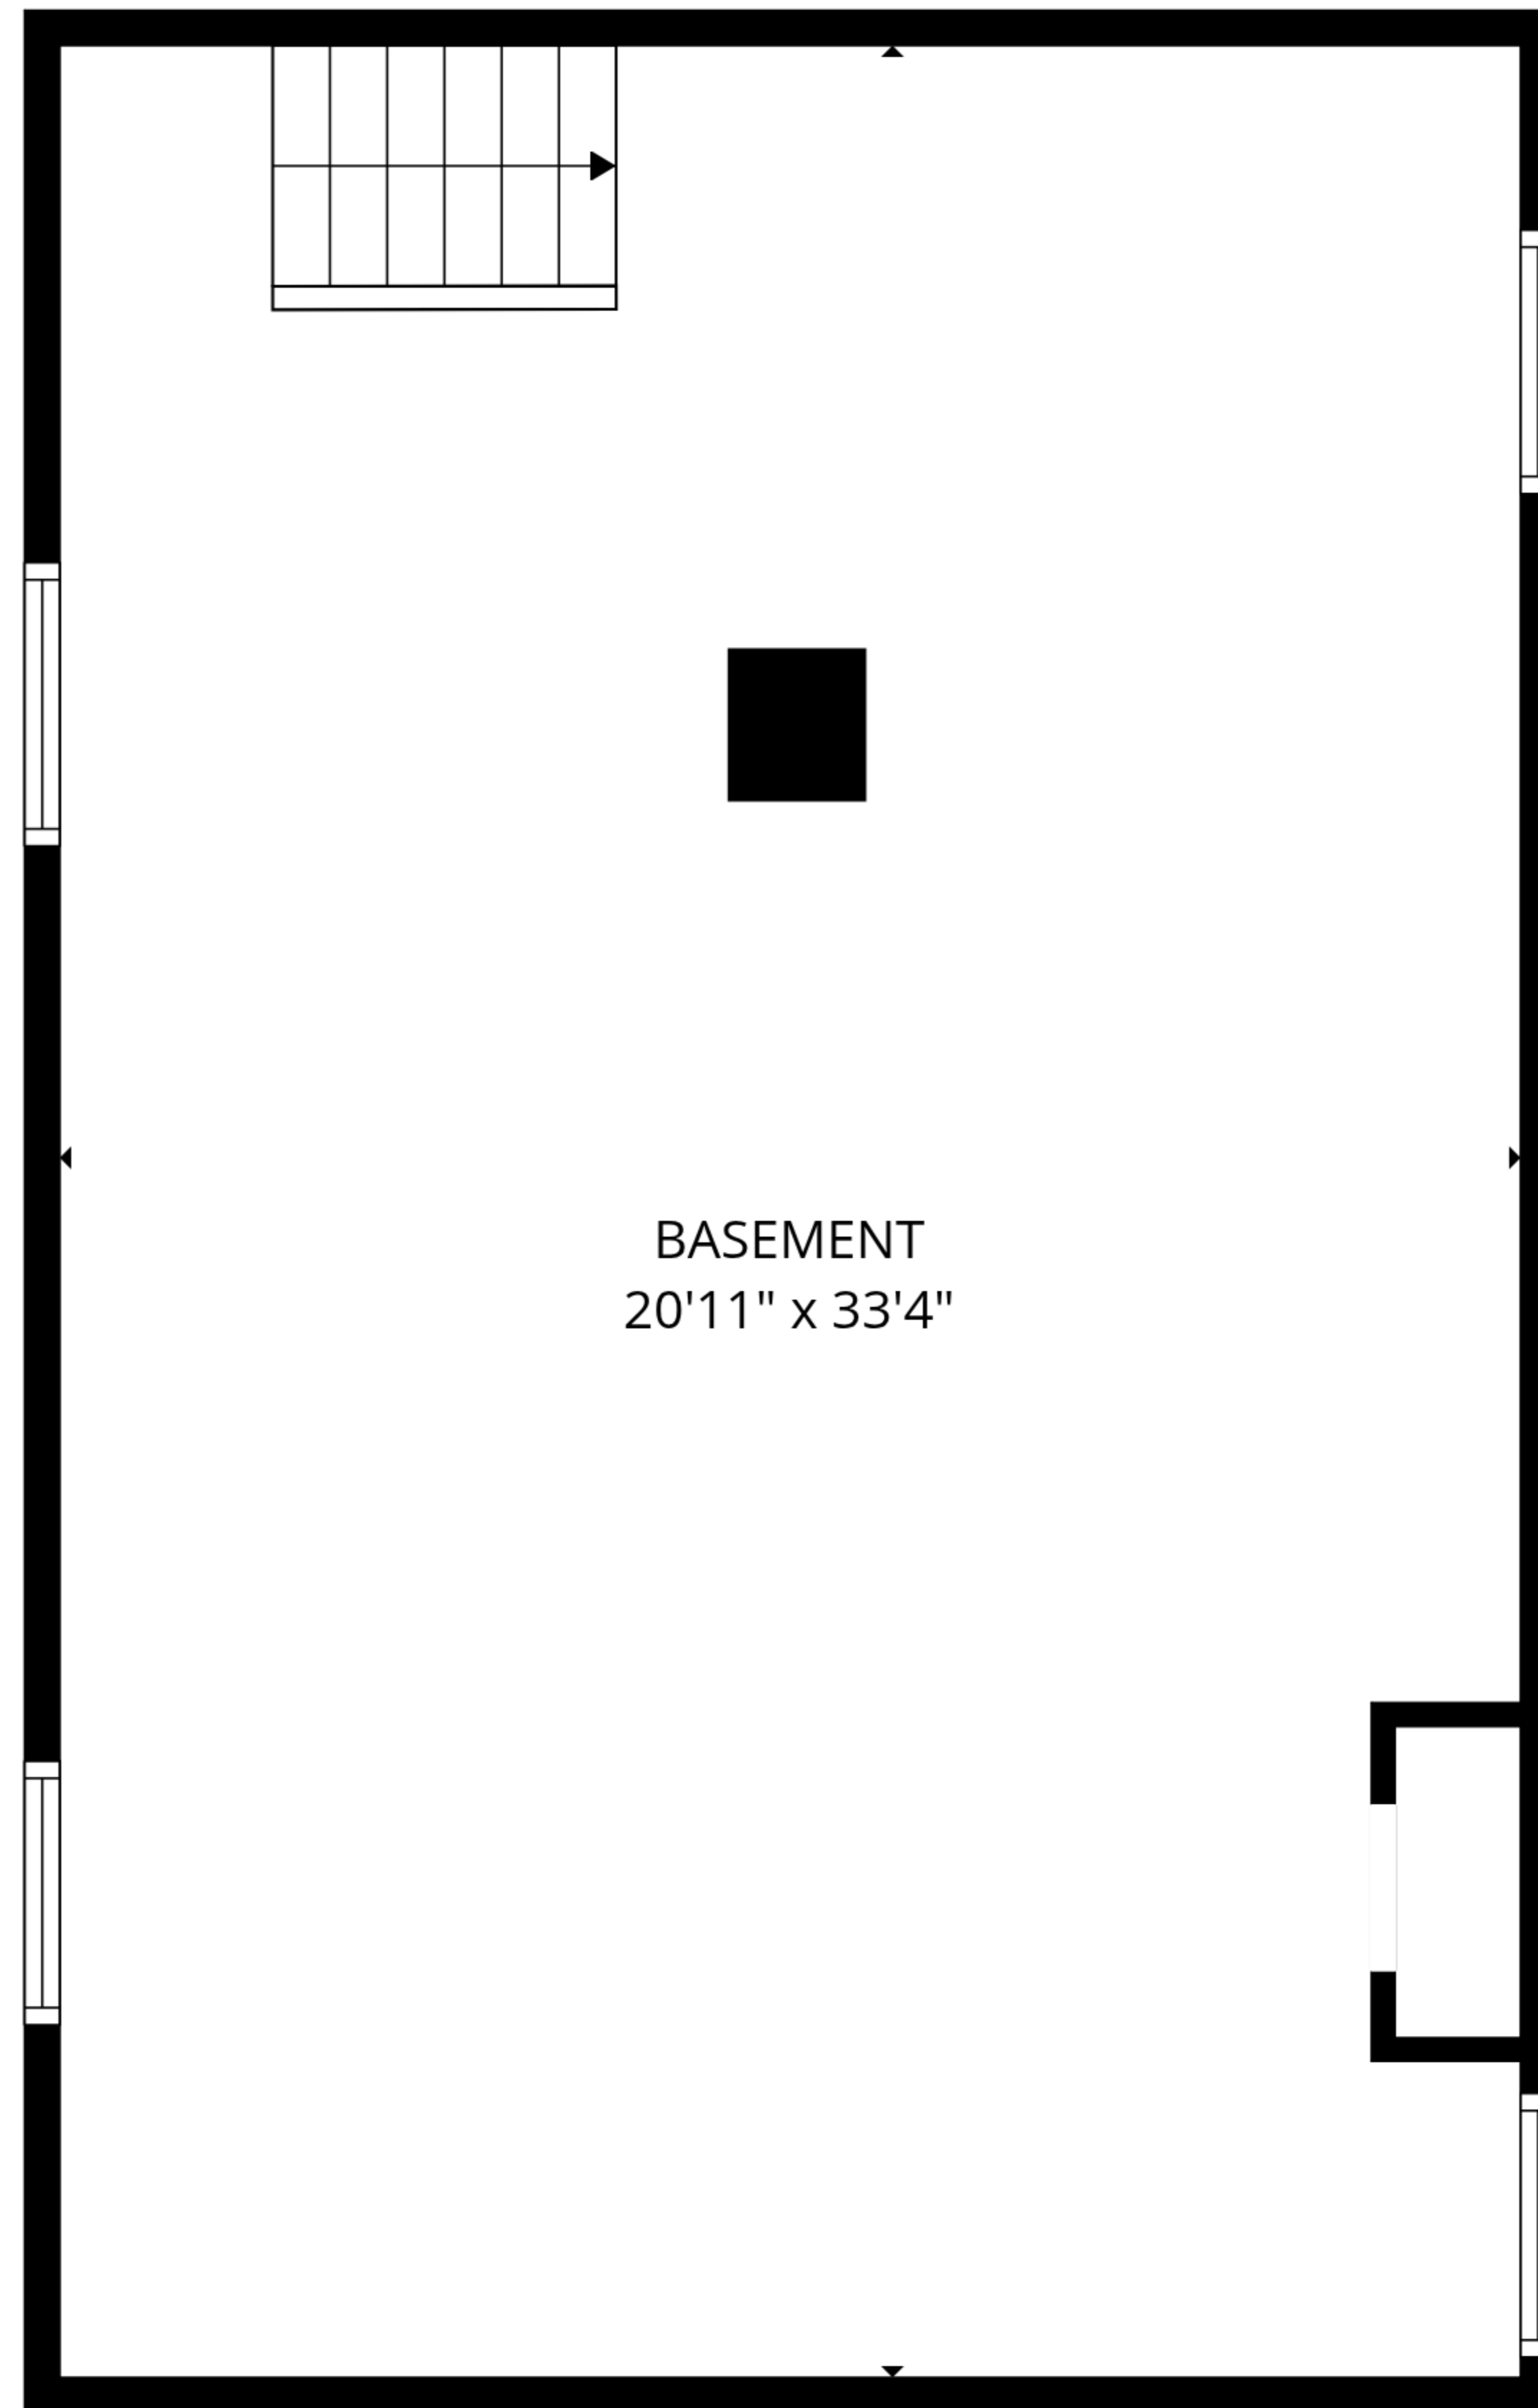

TOTAL: 974 sq. ft

Basement: 11 sq. ft, 1st floor: 963 sq. ft

EXCLUDED AREAS: BASEMENT: 686 sq. ft, WALLS: 125 sq. ft

TOTAL: 974 sq. ft

Basement: 11 sq. ft, 1st floor: 963 sq. ft

EXCLUDED AREAS: BASEMENT: 686 sq. ft, WALLS: 125 sq. ft

Basement

1st floor

TOTAL: 974 sq. ft
 Basement: 11 sq. ft, 1st floor: 963 sq. ft
 EXCLUDED AREAS: BASEMENT: 686 sq. ft, WALLS: 125 sq. ft