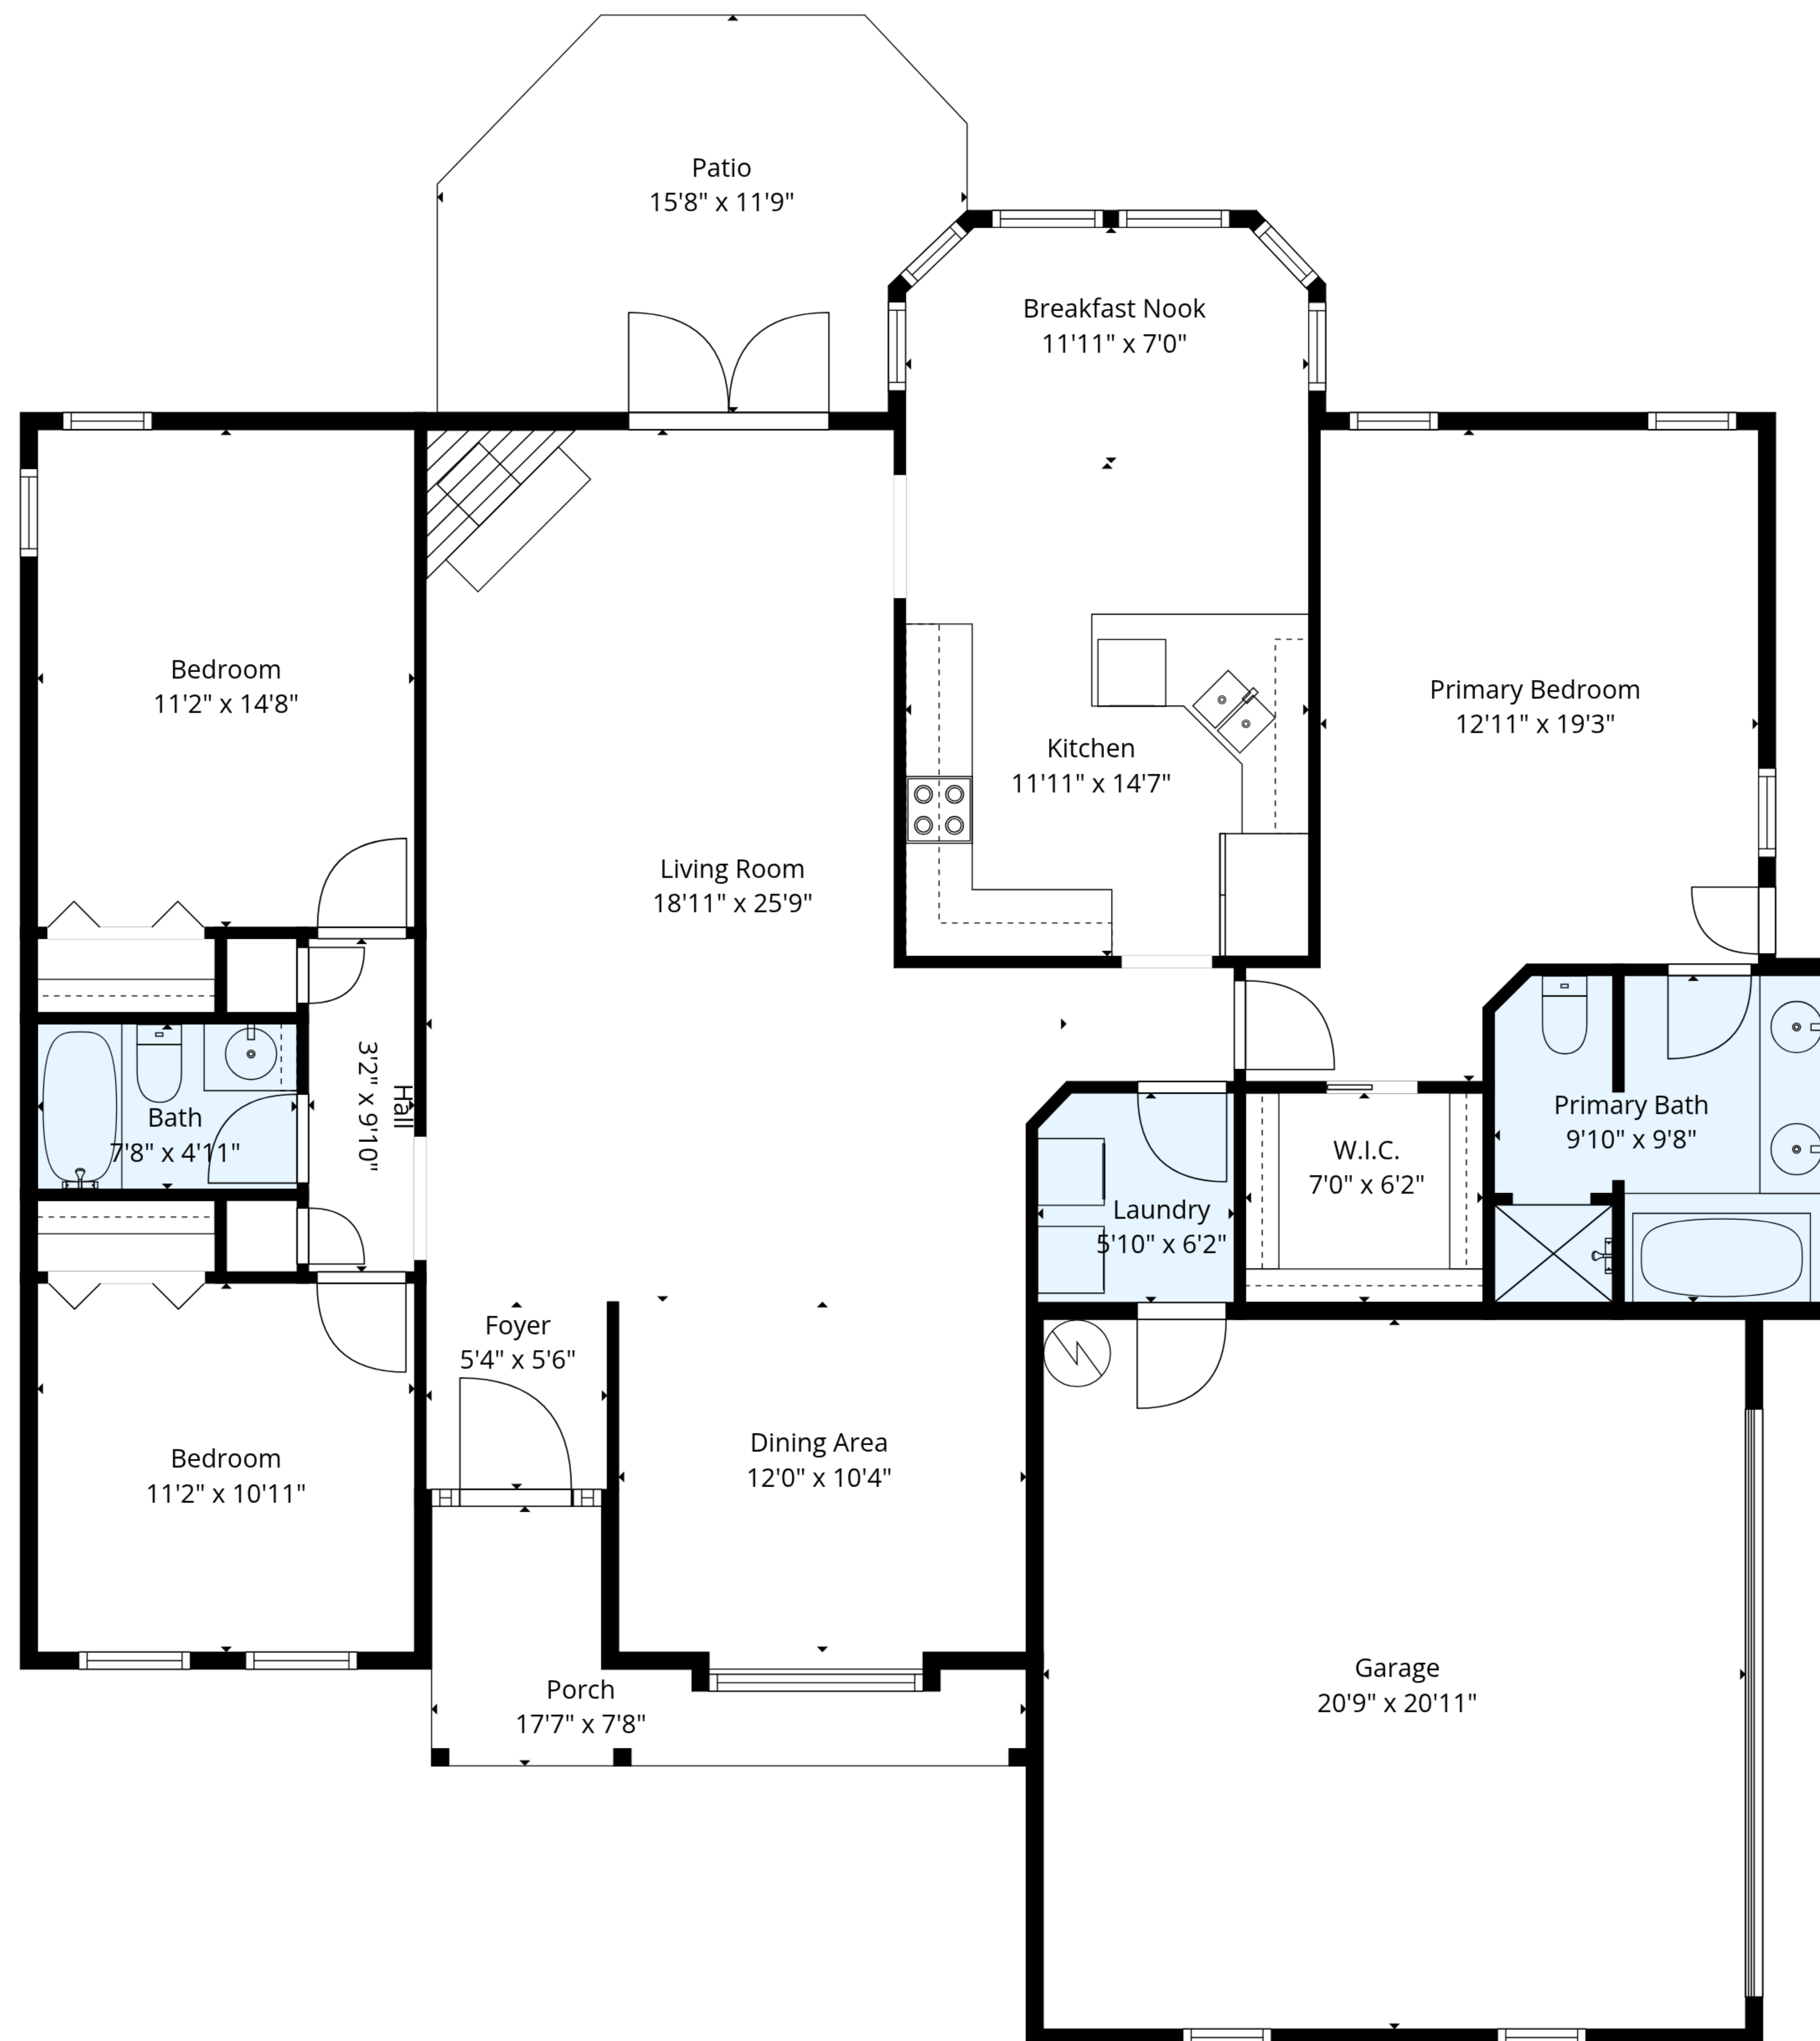

TOTAL: 1669 sq. ft
 1st floor: 1669 sq. ft
 EXCLUDED AREAS: GARAGE: 435 sq. ft, PORCH: 70 sq. ft, PATIO: 156 sq. ft,
 BAY WINDOW: 5 sq. ft, WALLS: 127 sq. ft

TOTAL: 1669 sq. ft
 1st floor: 1669 sq. ft
 EXCLUDED AREAS: GARAGE: 435 sq. ft, PORCH: 70 sq. ft, PATIO: 156 sq. ft,
 BAY WINDOW: 5 sq. ft, WALLS: 127 sq. ft