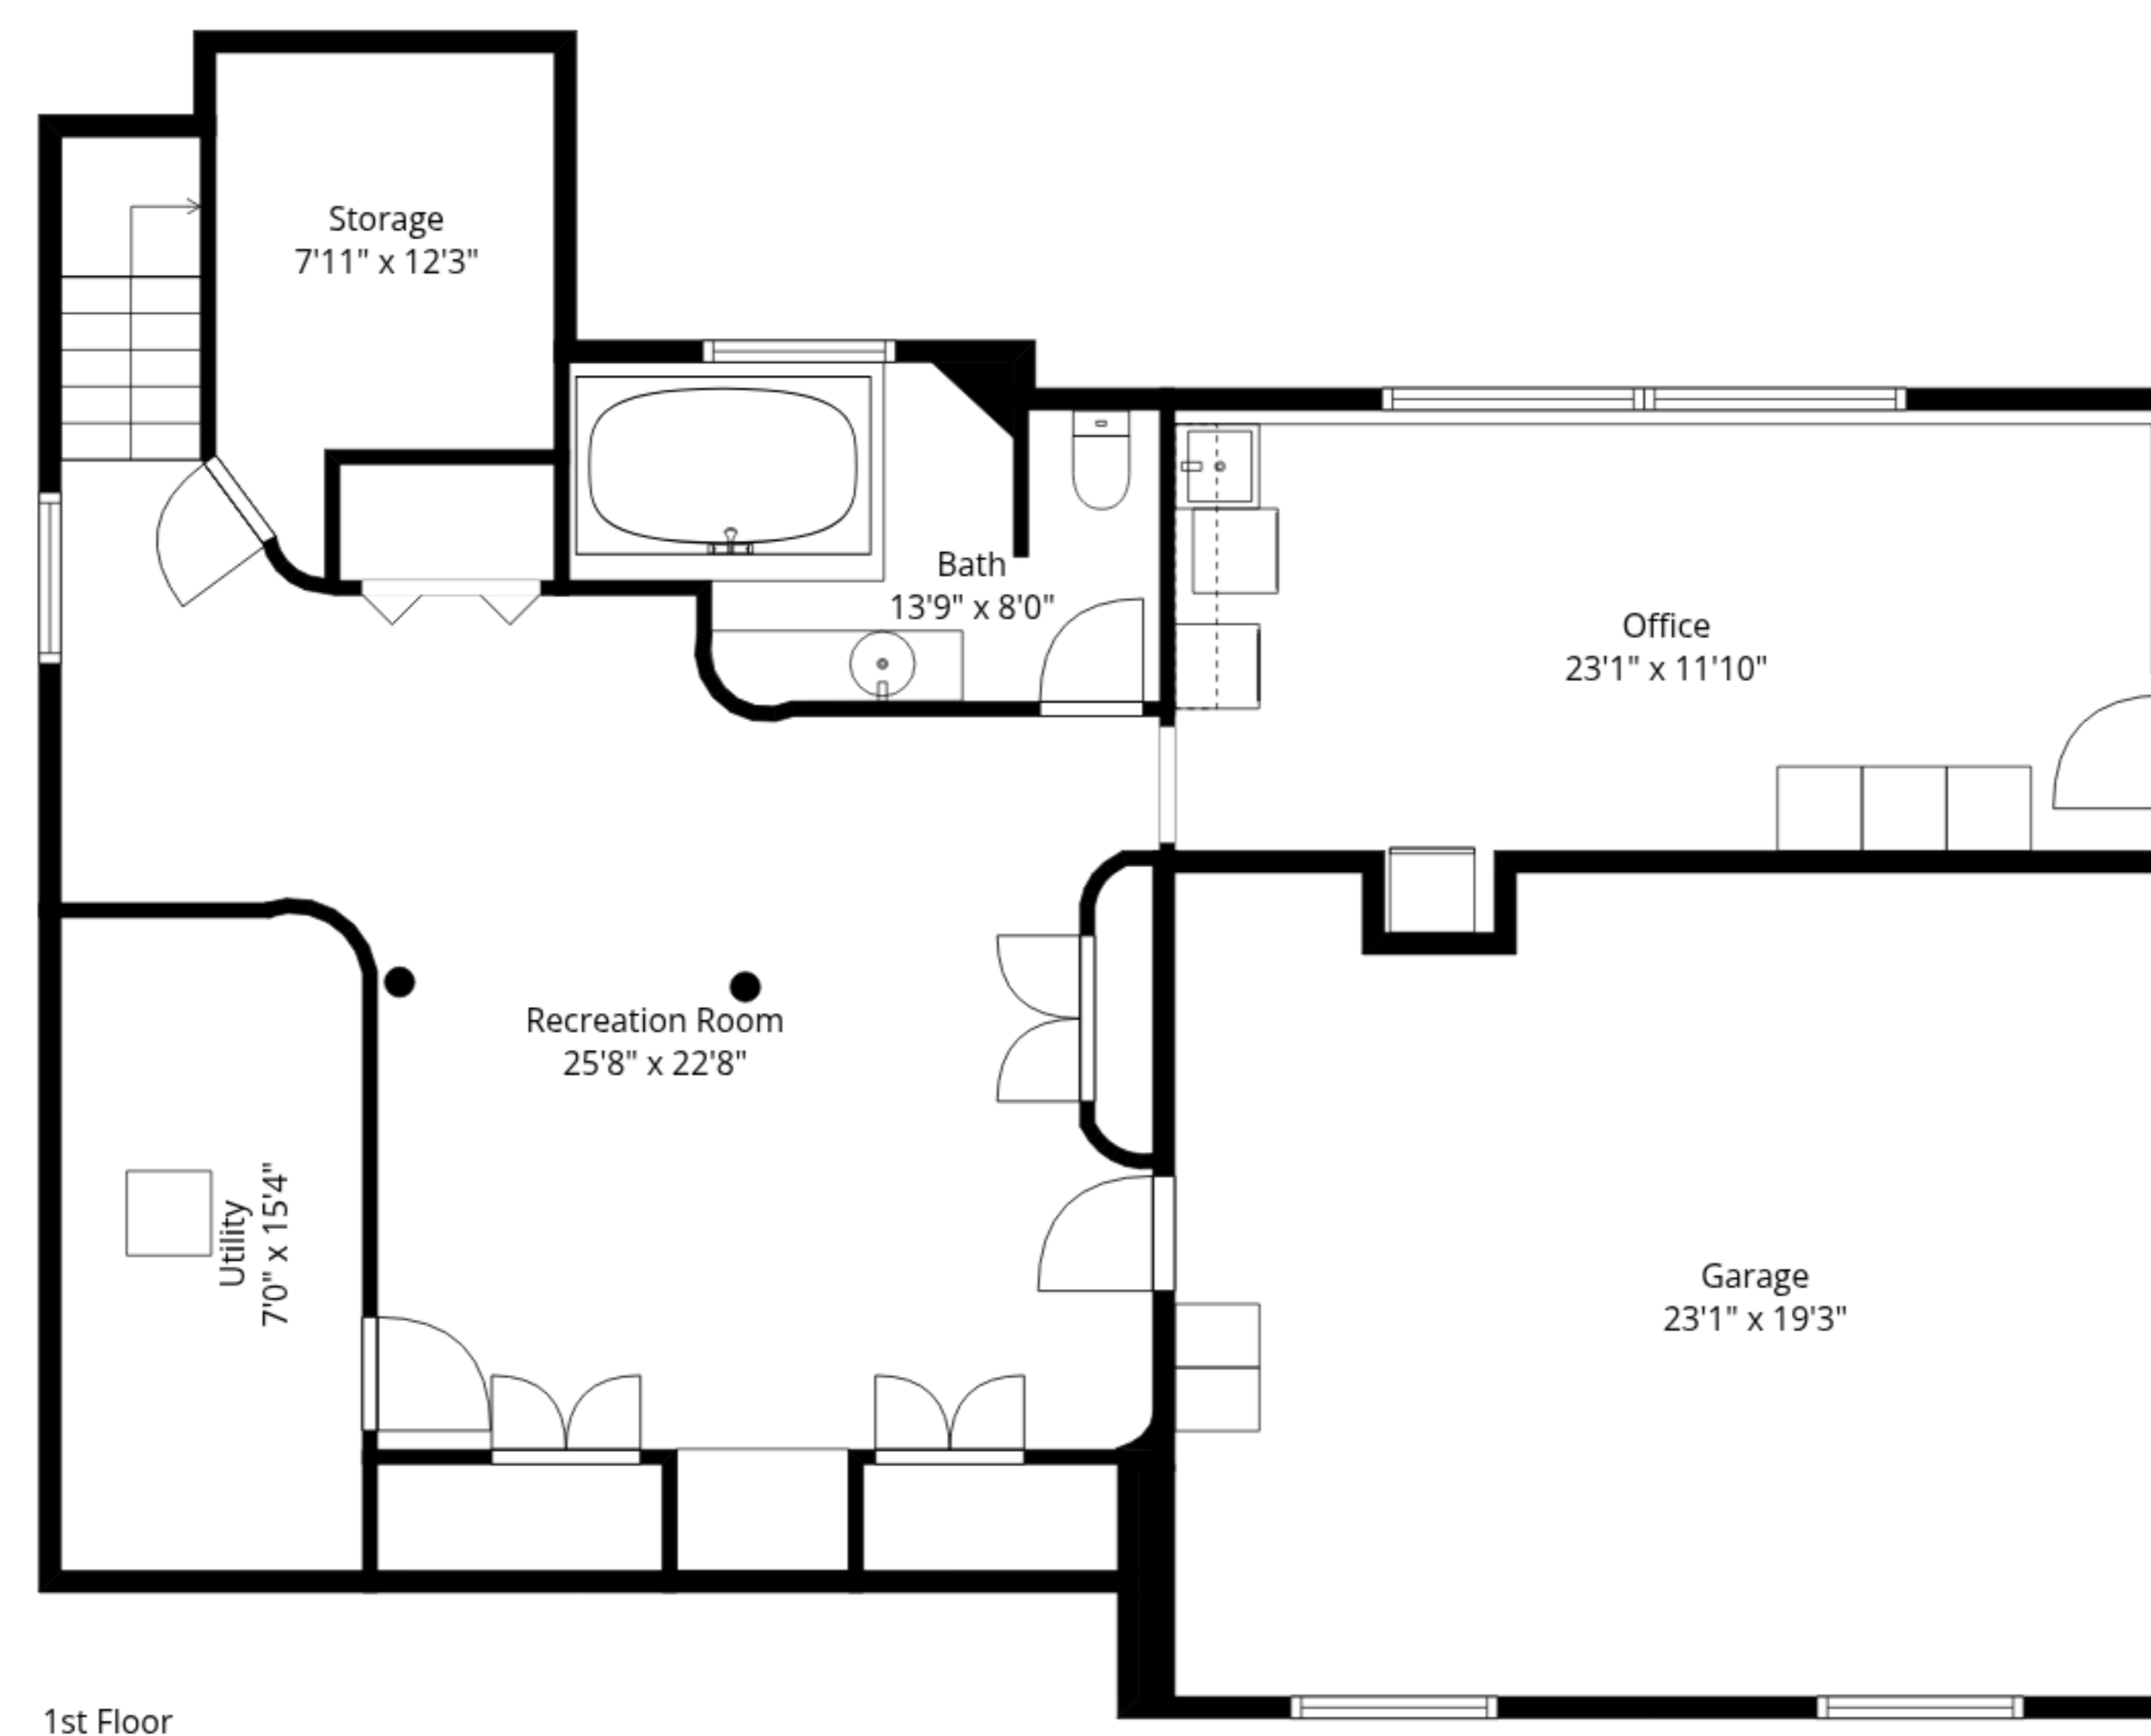

TOTAL: 2681 sq. ft

1st floor: 851 sq. ft, 2nd floor: 1830 sq. ft

EXCLUDED AREAS: STORAGE: 78 sq. ft, UTILITY: 107 sq. ft, GARAGE: 442 sq. ft,

PORCH: 20 sq. ft, PATIO: 637 sq. ft, FIREPLACE: 29 sq. ft,

WALLS: 208 sq. ft

Measurements Are Approximate - Deemed Highly Reliable But Not Guaranteed

TOTAL: 2681 sq. ft
 1st floor: 851 sq. ft, 2nd floor: 1830 sq. ft
 EXCLUDED AREAS: STORAGE: 78 sq. ft, UTILITY: 107 sq. ft, GARAGE: 442 sq. ft,
 PORCH: 20 sq. ft, PATIO: 637 sq. ft, FIREPLACE: 29 sq. ft,
 WALLS: 208 sq. ft