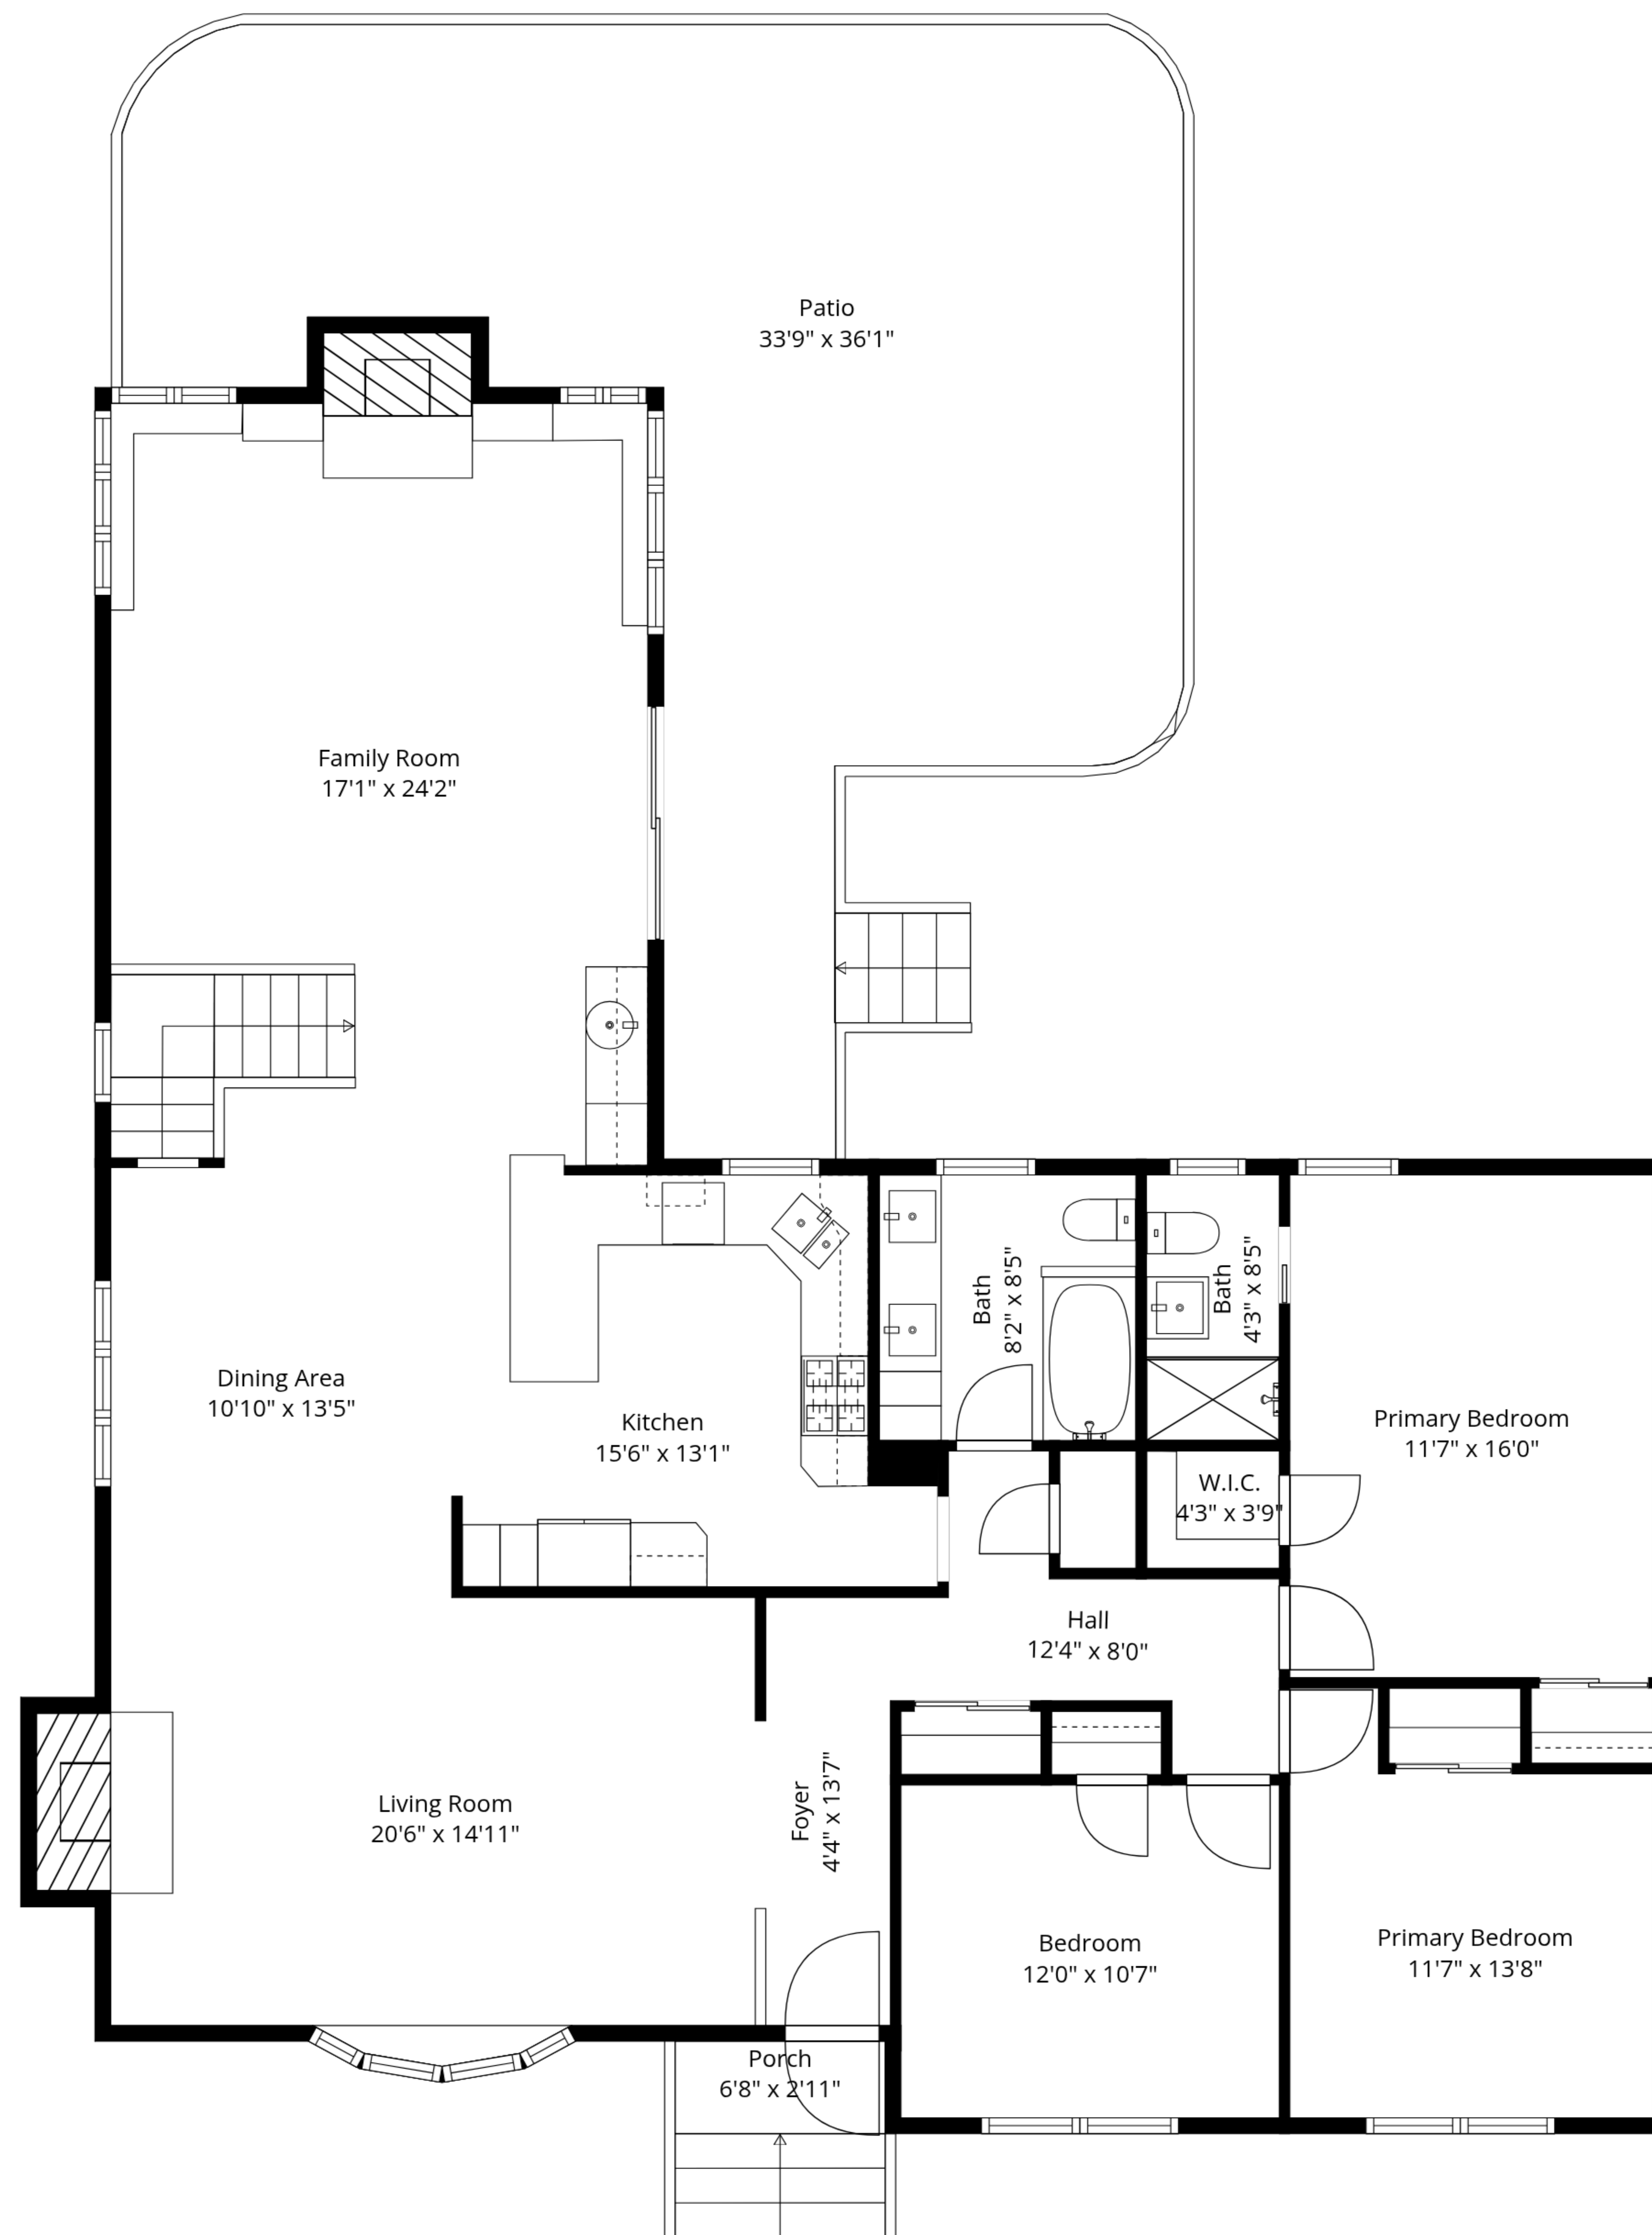

TOTAL: 2681 sq. ft

1st floor: 851 sq. ft, 2nd floor: 1830 sq. ft

EXCLUDED AREAS: STORAGE: 78 sq. ft, UTILITY: 107 sq. ft, GARAGE: 442 sq. ft,

PORCH: 20 sq. ft, PATIO: 637 sq. ft, FIREPLACE: 29 sq. ft,

WALLS: 208 sq. ft

Measurements Are Approximate - Deemed Highly Reliable But Not Guaranteed

TOTAL: 2681 sq. ft
 1st floor: 851 sq. ft, 2nd floor: 1830 sq. ft
 EXCLUDED AREAS: STORAGE: 78 sq. ft, UTILITY: 107 sq. ft, GARAGE: 442 sq. ft,
 PORCH: 20 sq. ft, PATIO: 637 sq. ft, FIREPLACE: 29 sq. ft,
 WALLS: 208 sq. ft