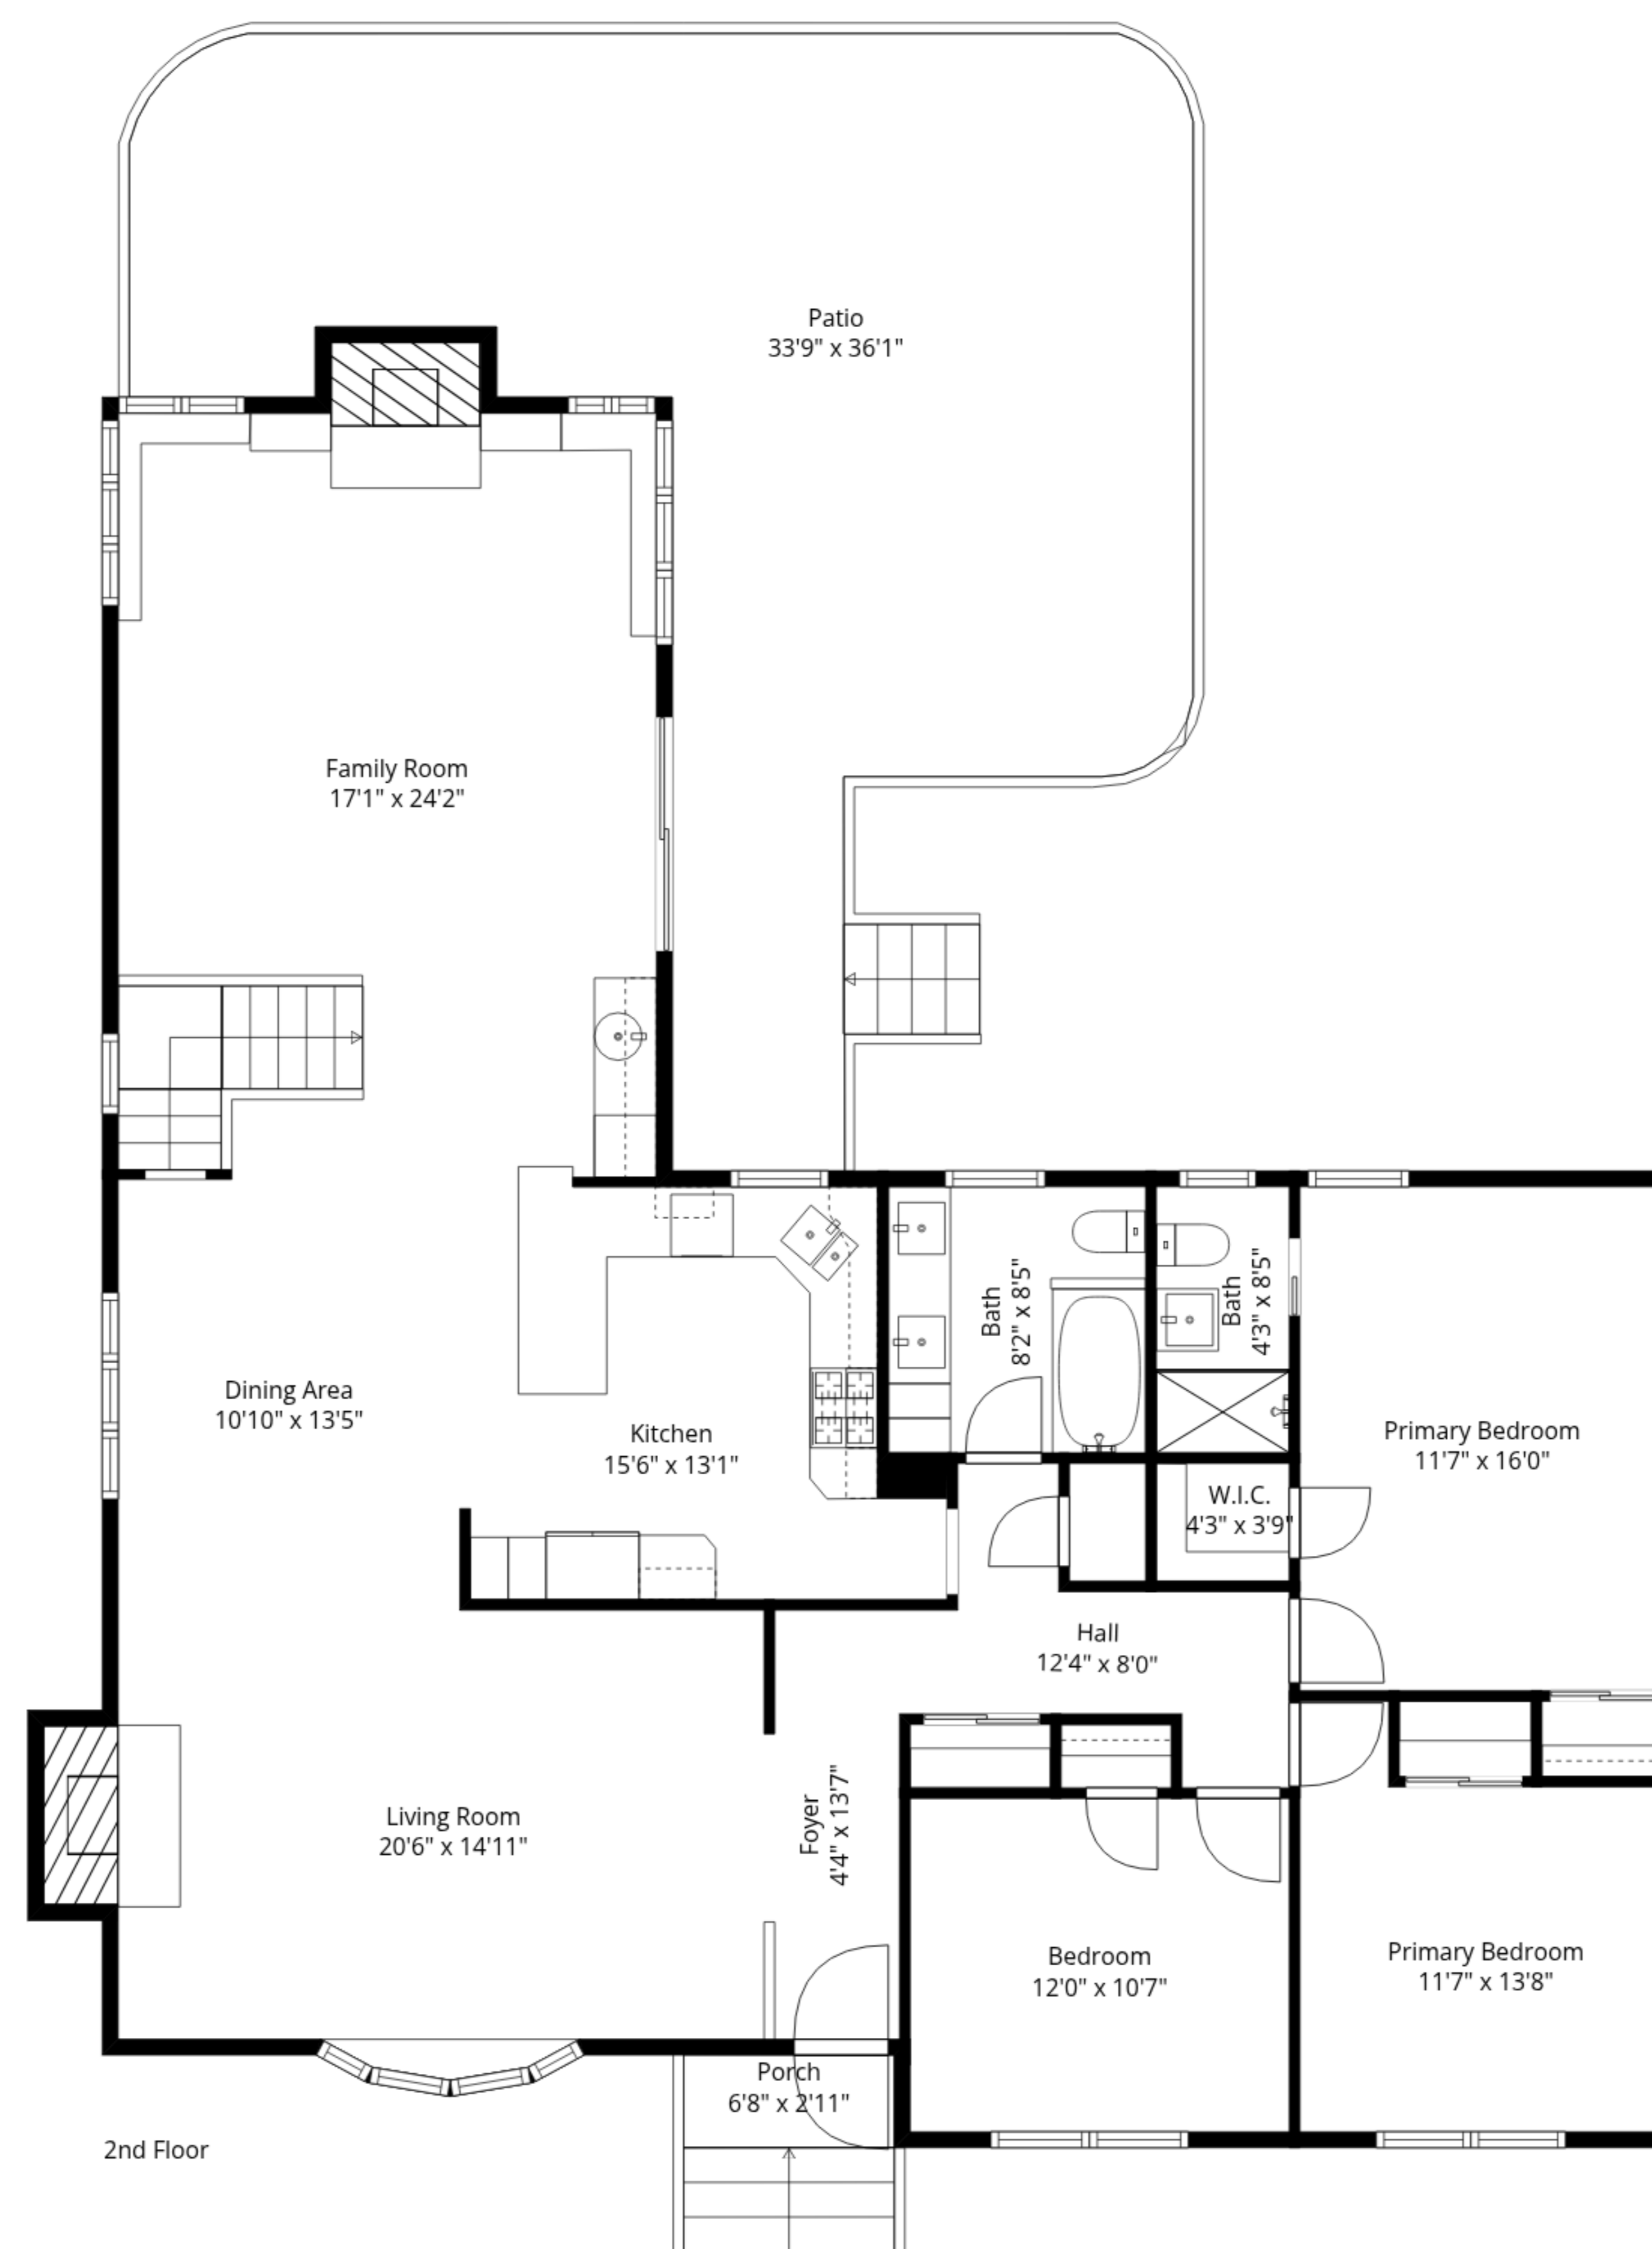

TOTAL: 2681 sq. ft

1st floor: 851 sq. ft, 2nd floor: 1830 sq. ft

EXCLUDED AREAS: STORAGE: 78 sq. ft, UTILITY: 107 sq. ft, GARAGE: 442 sq. ft,

PORCH: 20 sq. ft, PATIO: 637 sq. ft, FIREPLACE: 29 sq. ft,

WALLS: 208 sq. ft

Measurements Are Approximate - Deemed Highly Reliable But Not Guaranteed

TOTAL: 2681 sq. ft
 1st floor: 851 sq. ft, 2nd floor: 1830 sq. ft
 EXCLUDED AREAS: STORAGE: 78 sq. ft, UTILITY: 107 sq. ft, GARAGE: 442 sq. ft,
 PORCH: 20 sq. ft, PATIO: 637 sq. ft, FIREPLACE: 29 sq. ft,
 WALLS: 208 sq. ft