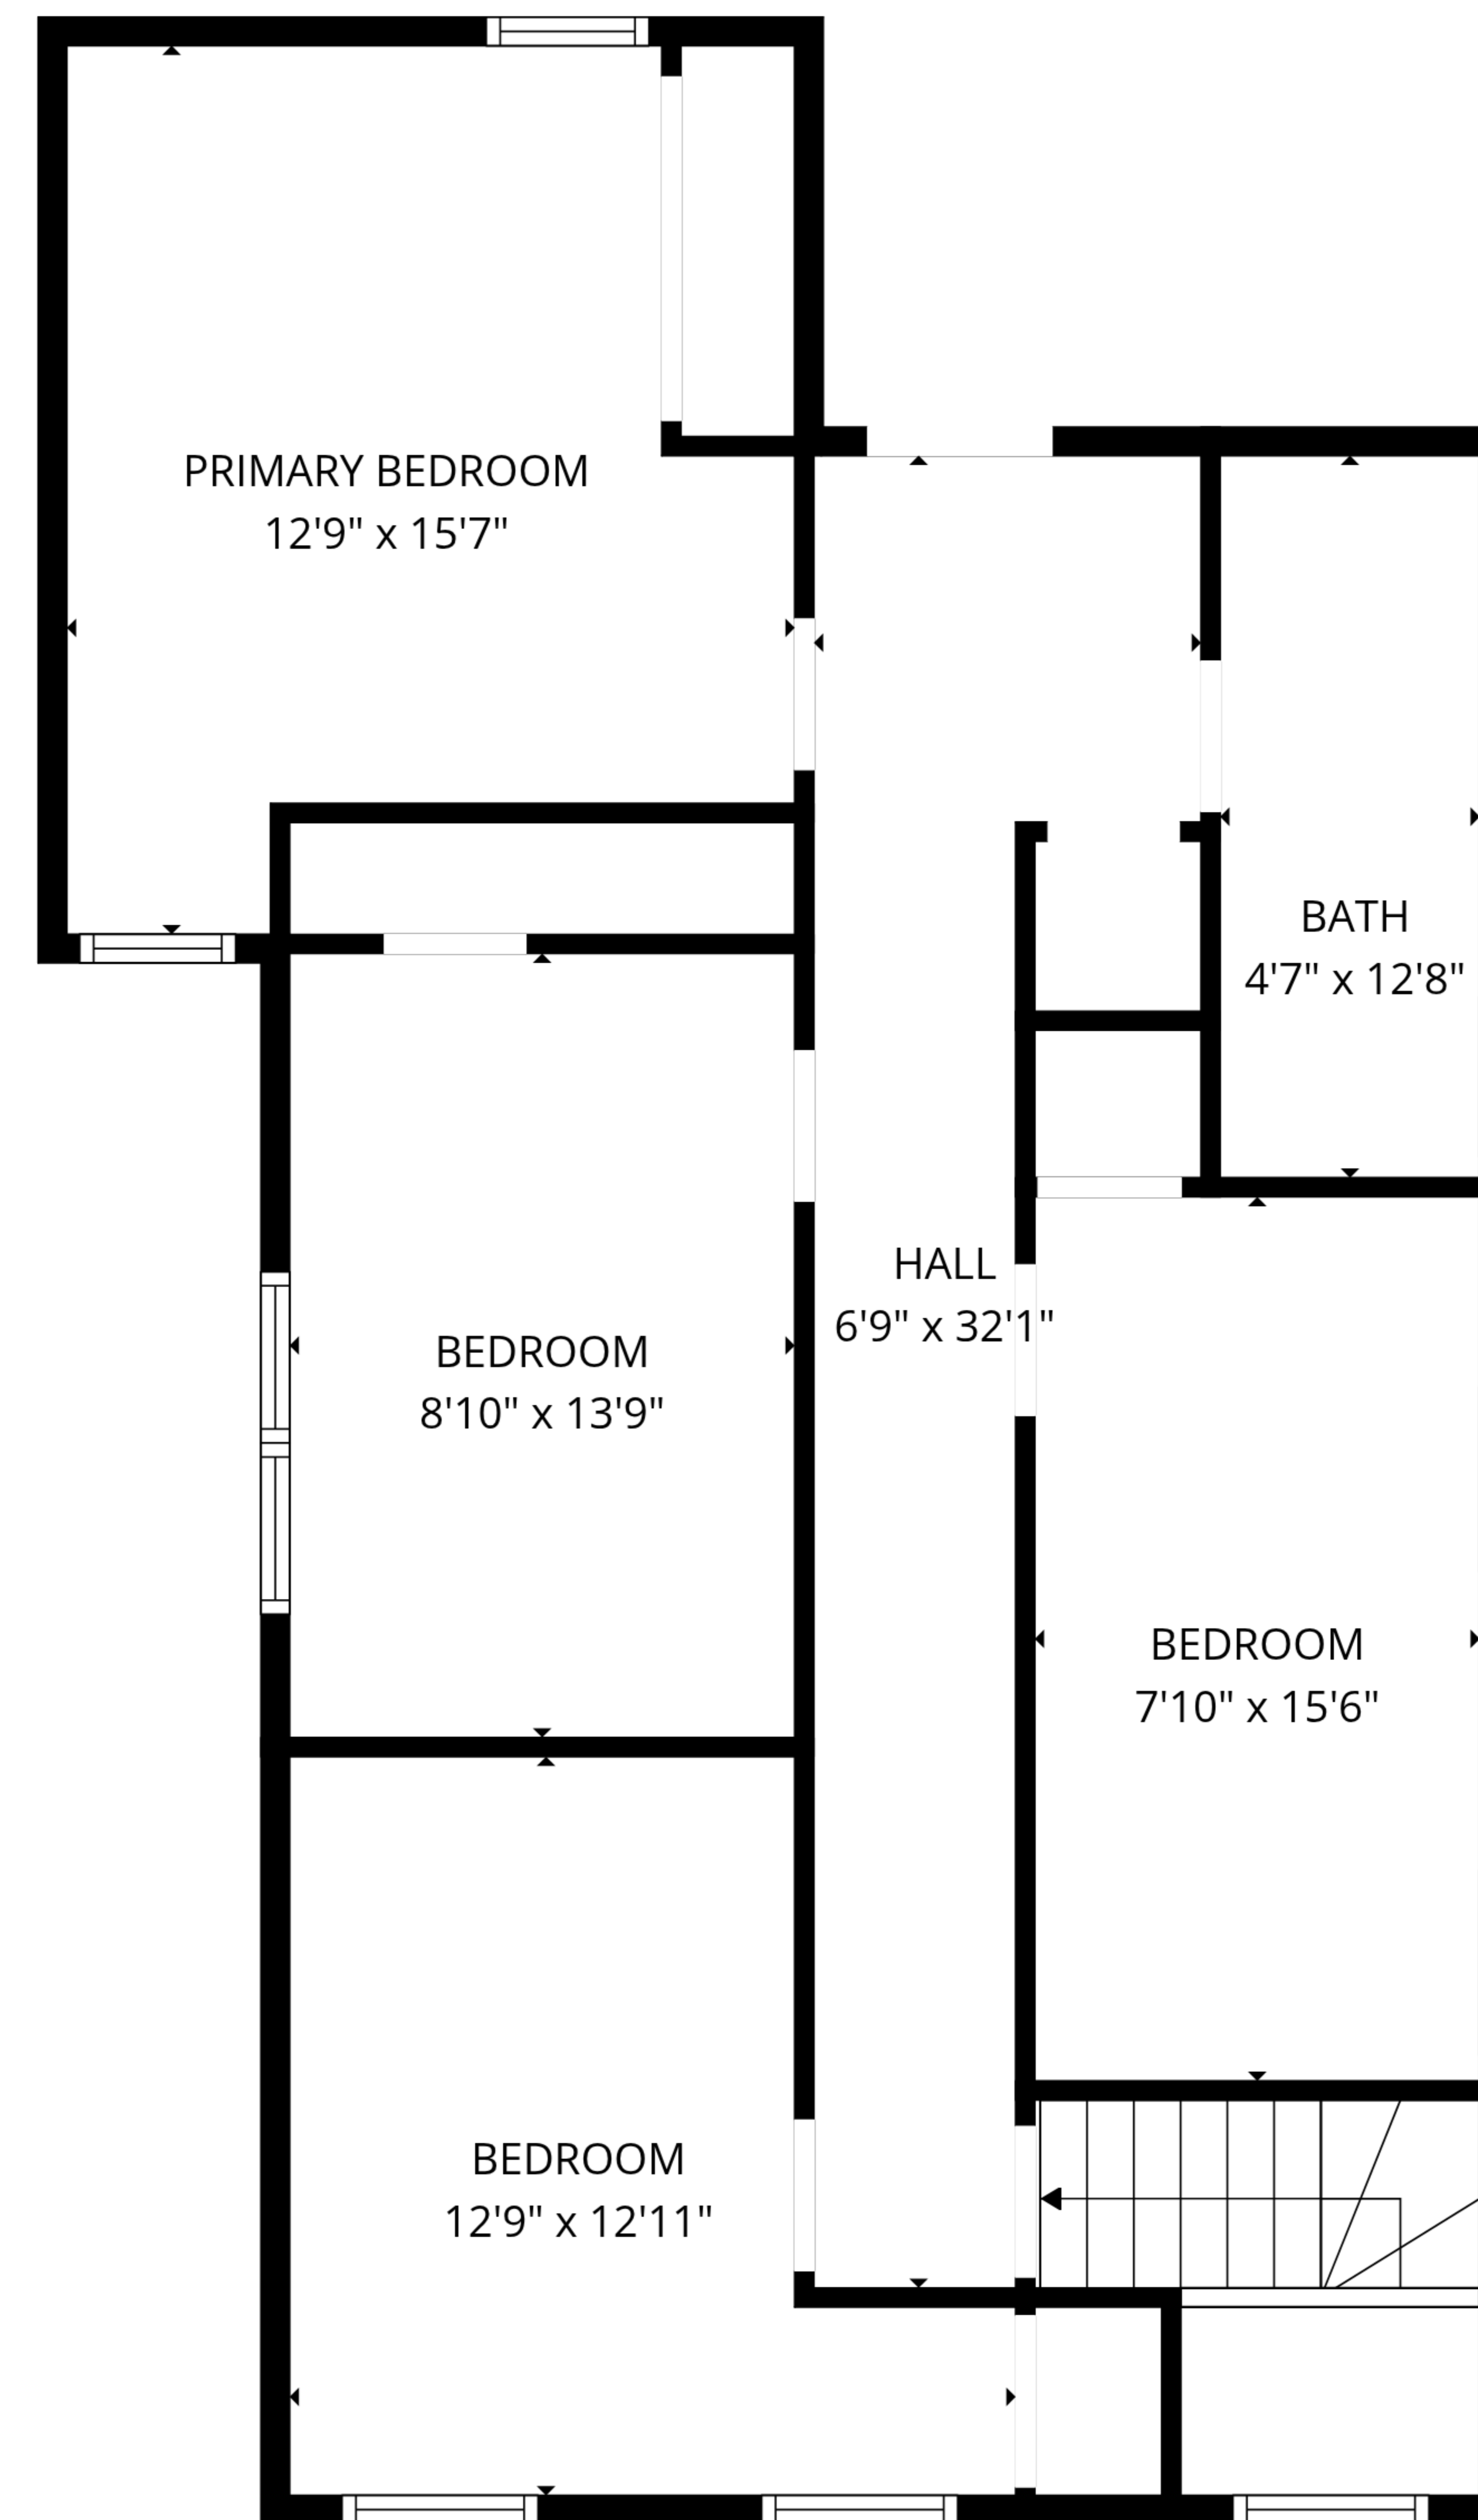

TOTAL: 1714 sq. ft

1st floor: 844 sq. ft, 2nd floor: 870 sq. ft

EXCLUDED AREAS: LAUNDRY: 26 sq. ft, WALLS: 137 sq. ft

TOTAL: 1714 sq. ft

1st floor: 844 sq. ft, 2nd floor: 870 sq. ft

EXCLUDED AREAS: LAUNDRY: 26 sq. ft, WALLS: 137 sq. ft

1st floor

2nd floor

TOTAL: 1714 sq. ft
 1st floor: 844 sq. ft, 2nd floor: 870 sq. ft
 EXCLUDED AREAS: LAUNDRY: 26 sq. ft, WALLS: 137 sq. ft