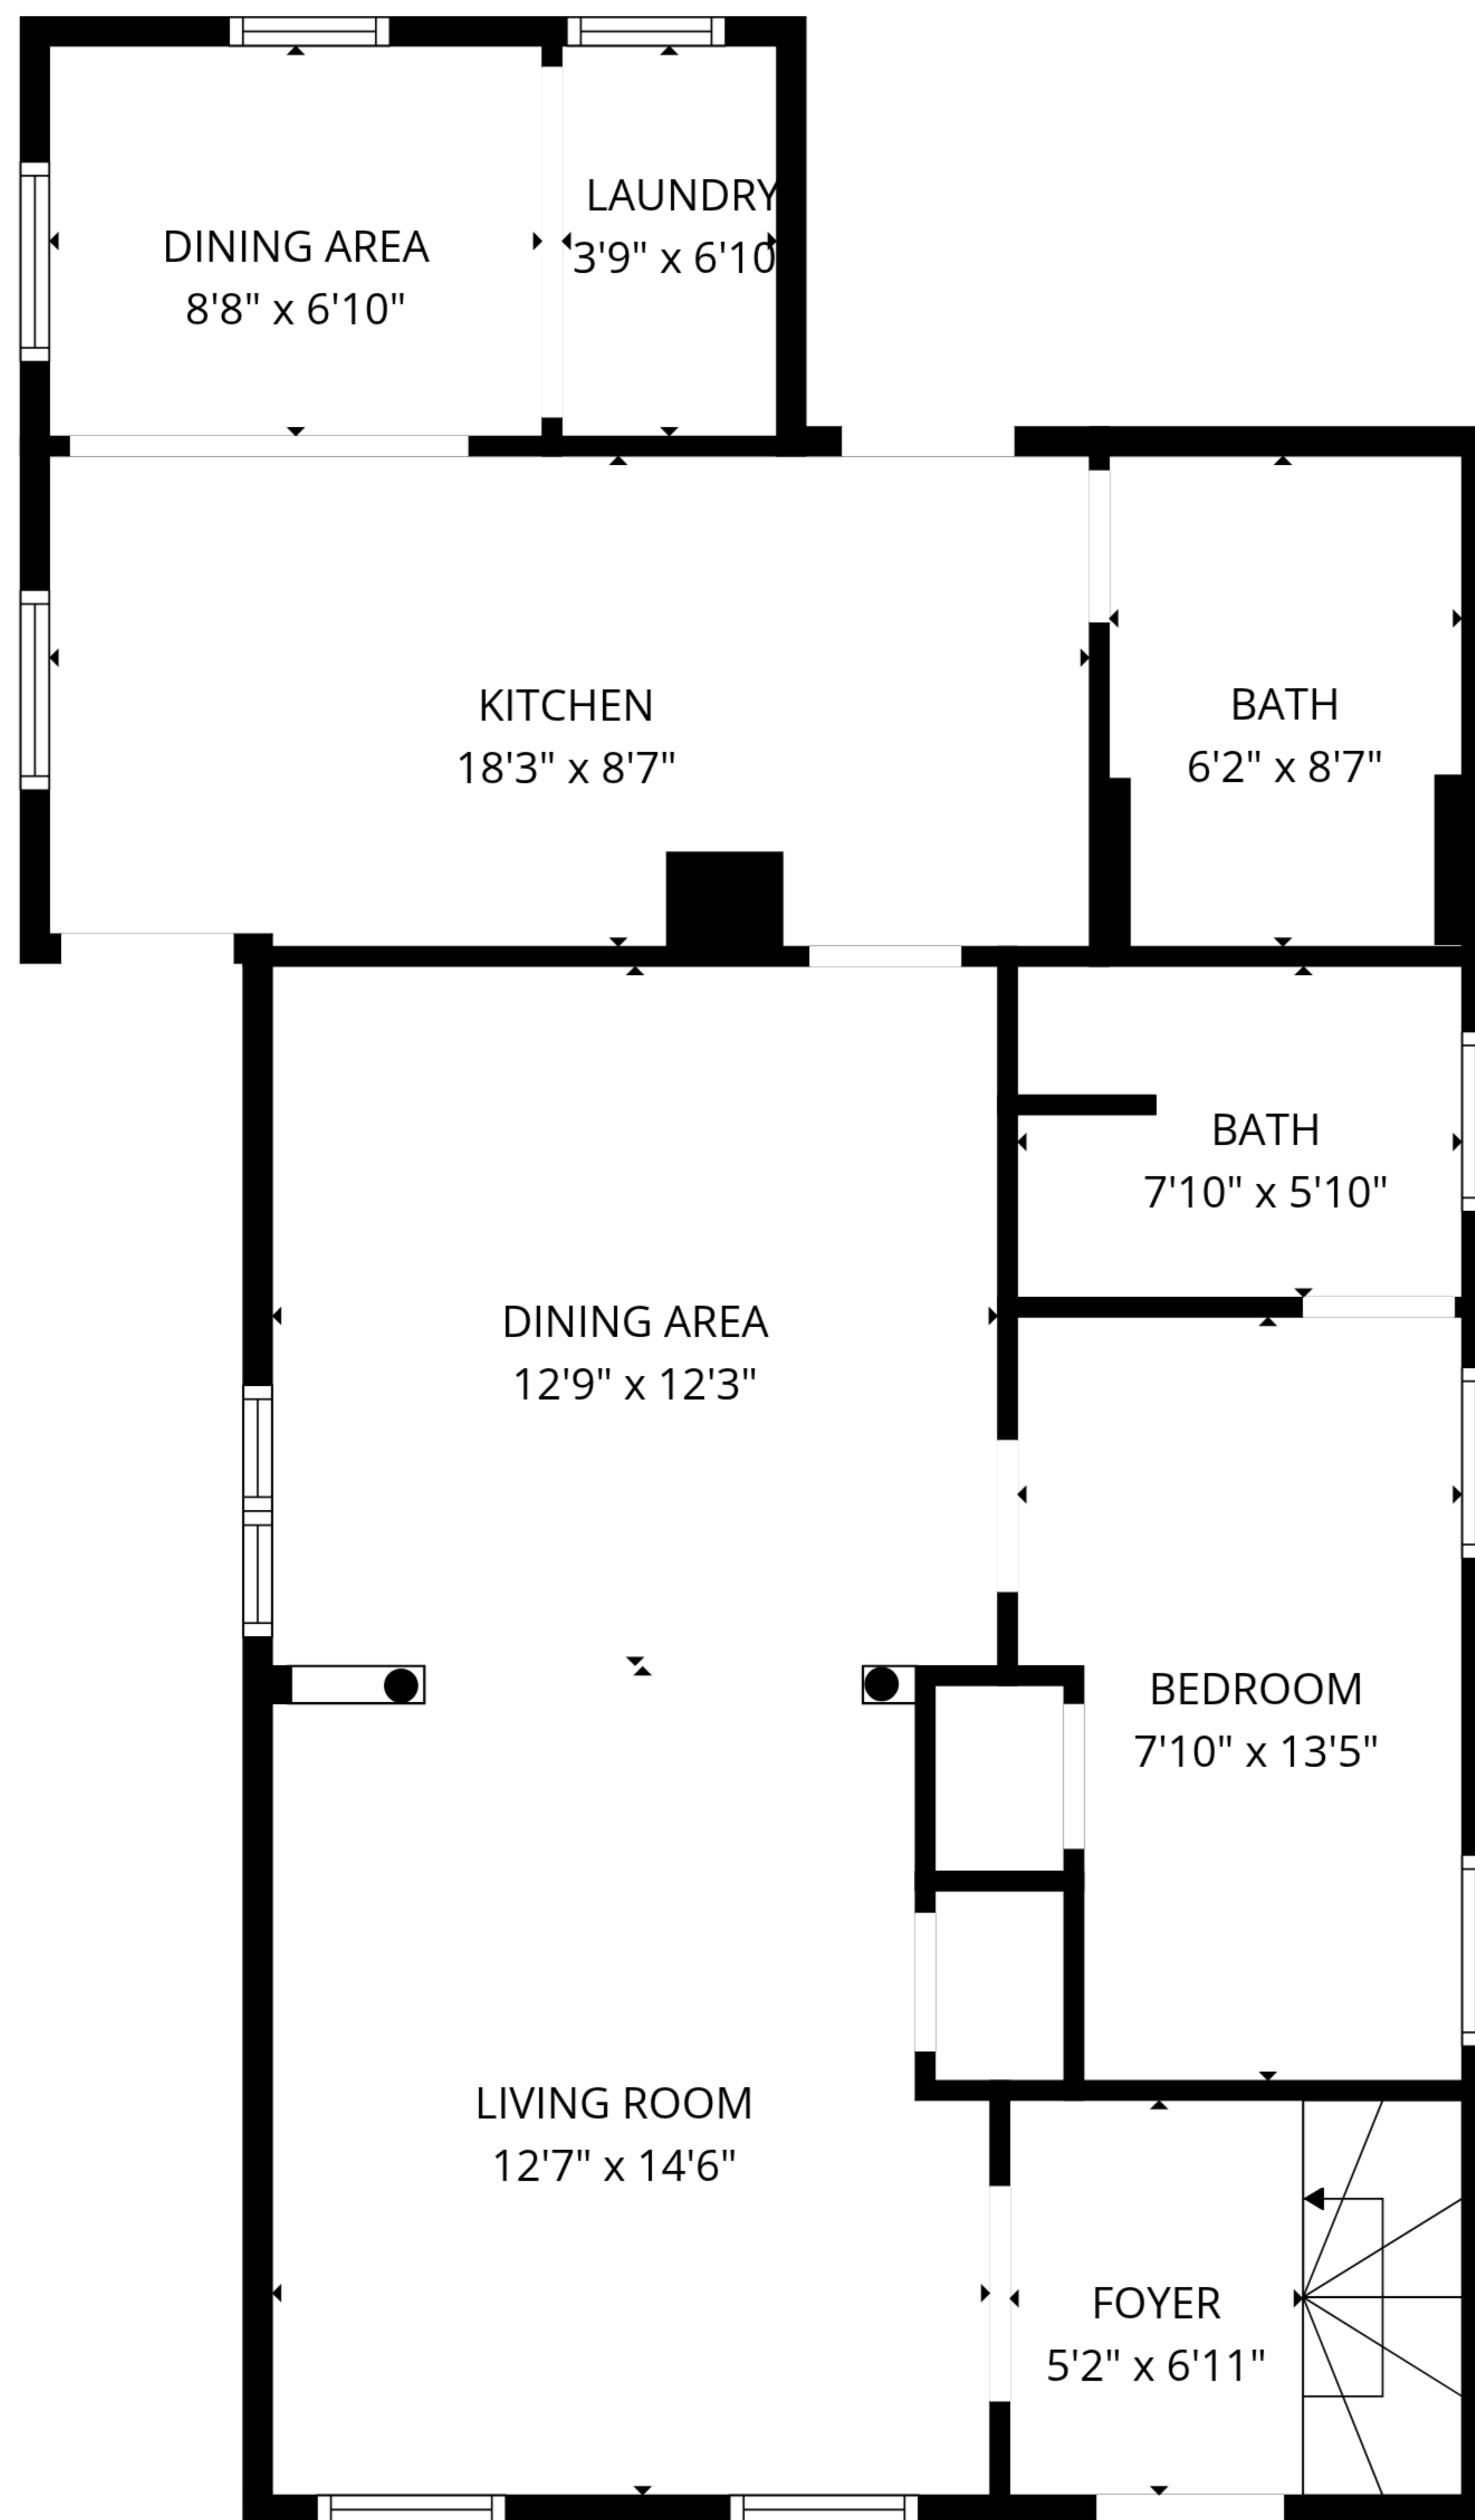

TOTAL: 1714 sq. ft

1st floor: 844 sq. ft, 2nd floor: 870 sq. ft

EXCLUDED AREAS: LAUNDRY: 26 sq. ft, WALLS: 137 sq. ft

TOTAL: 1714 sq. ft

1st floor: 844 sq. ft, 2nd floor: 870 sq. ft

EXCLUDED AREAS: LAUNDRY: 26 sq. ft, WALLS: 137 sq. ft

1st floor

2nd floor

TOTAL: 1714 sq. ft
 1st floor: 844 sq. ft, 2nd floor: 870 sq. ft
 EXCLUDED AREAS: LAUNDRY: 26 sq. ft, WALLS: 137 sq. ft