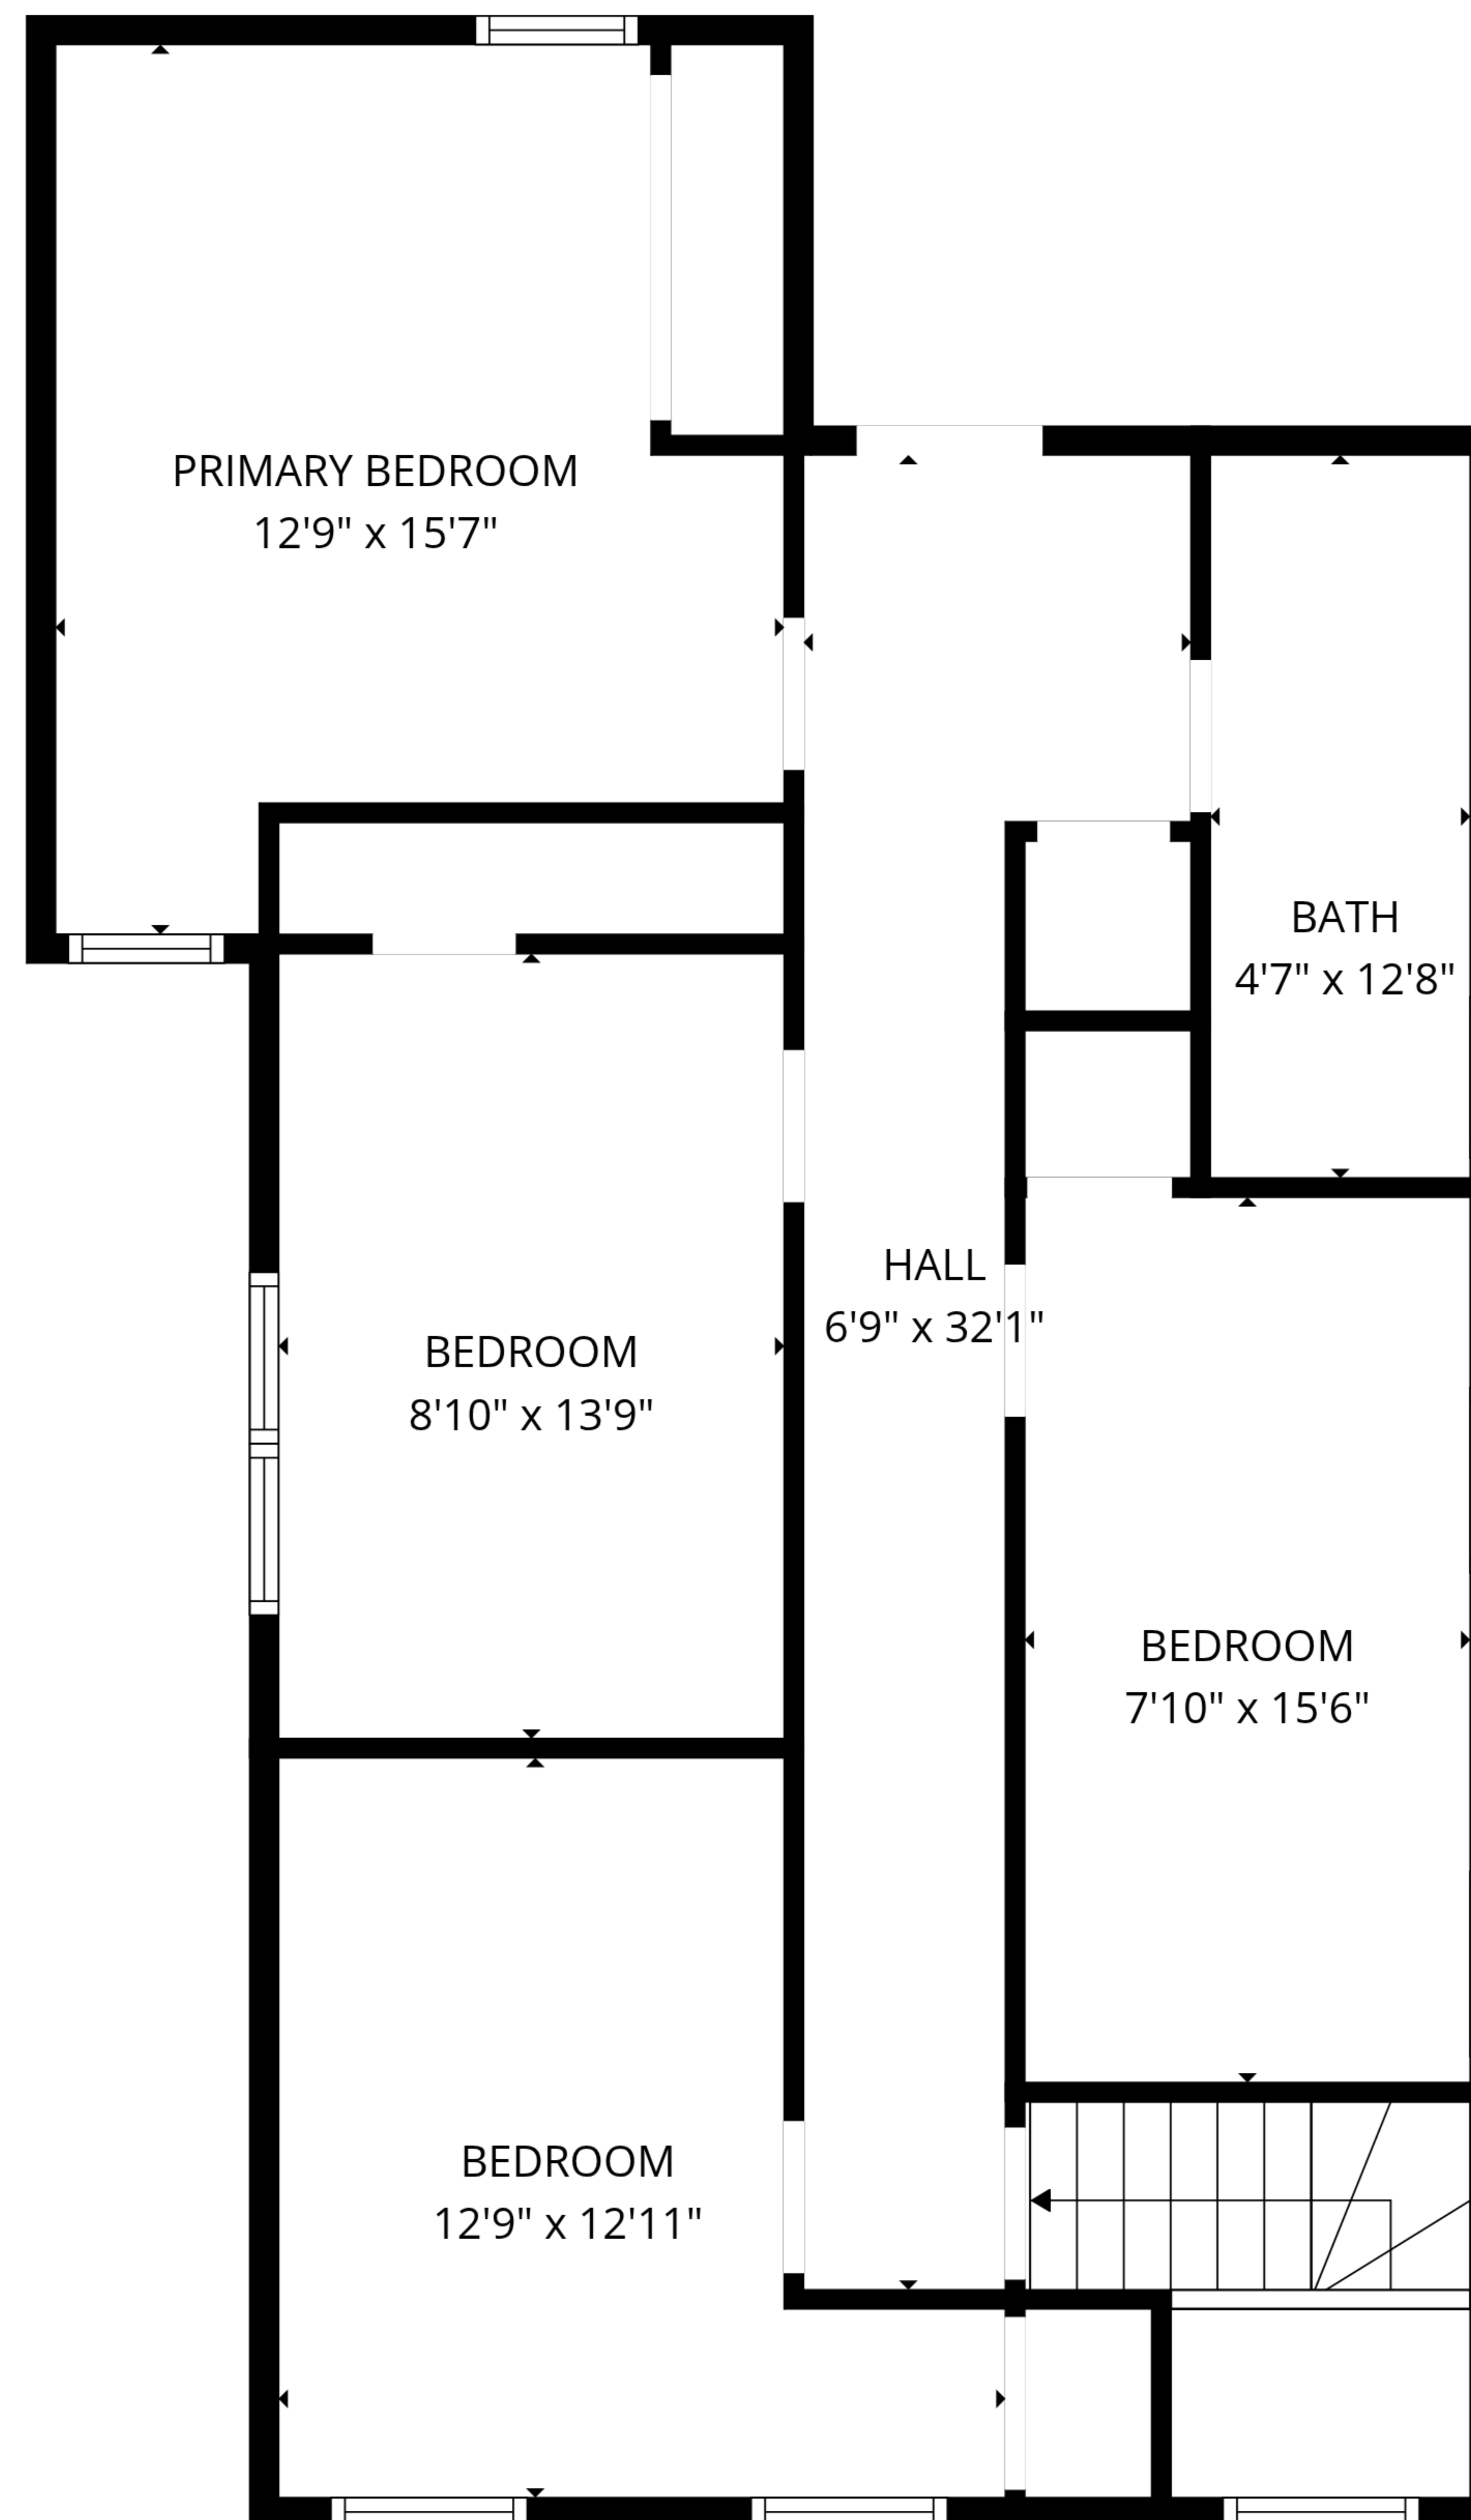

TOTAL: 1714 sq. ft

1st floor: 844 sq. ft, 2nd floor: 870 sq. ft

EXCLUDED AREAS: LAUNDRY: 26 sq. ft, WALLS: 137 sq. ft

TOTAL: 1714 sq. ft

1st floor: 844 sq. ft, 2nd floor: 870 sq. ft

EXCLUDED AREAS: LAUNDRY: 26 sq. ft, WALLS: 137 sq. ft

1st floor

2nd floor

TOTAL: 1714 sq. ft
 1st floor: 844 sq. ft, 2nd floor: 870 sq. ft
 EXCLUDED AREAS: LAUNDRY: 26 sq. ft, WALLS: 137 sq. ft