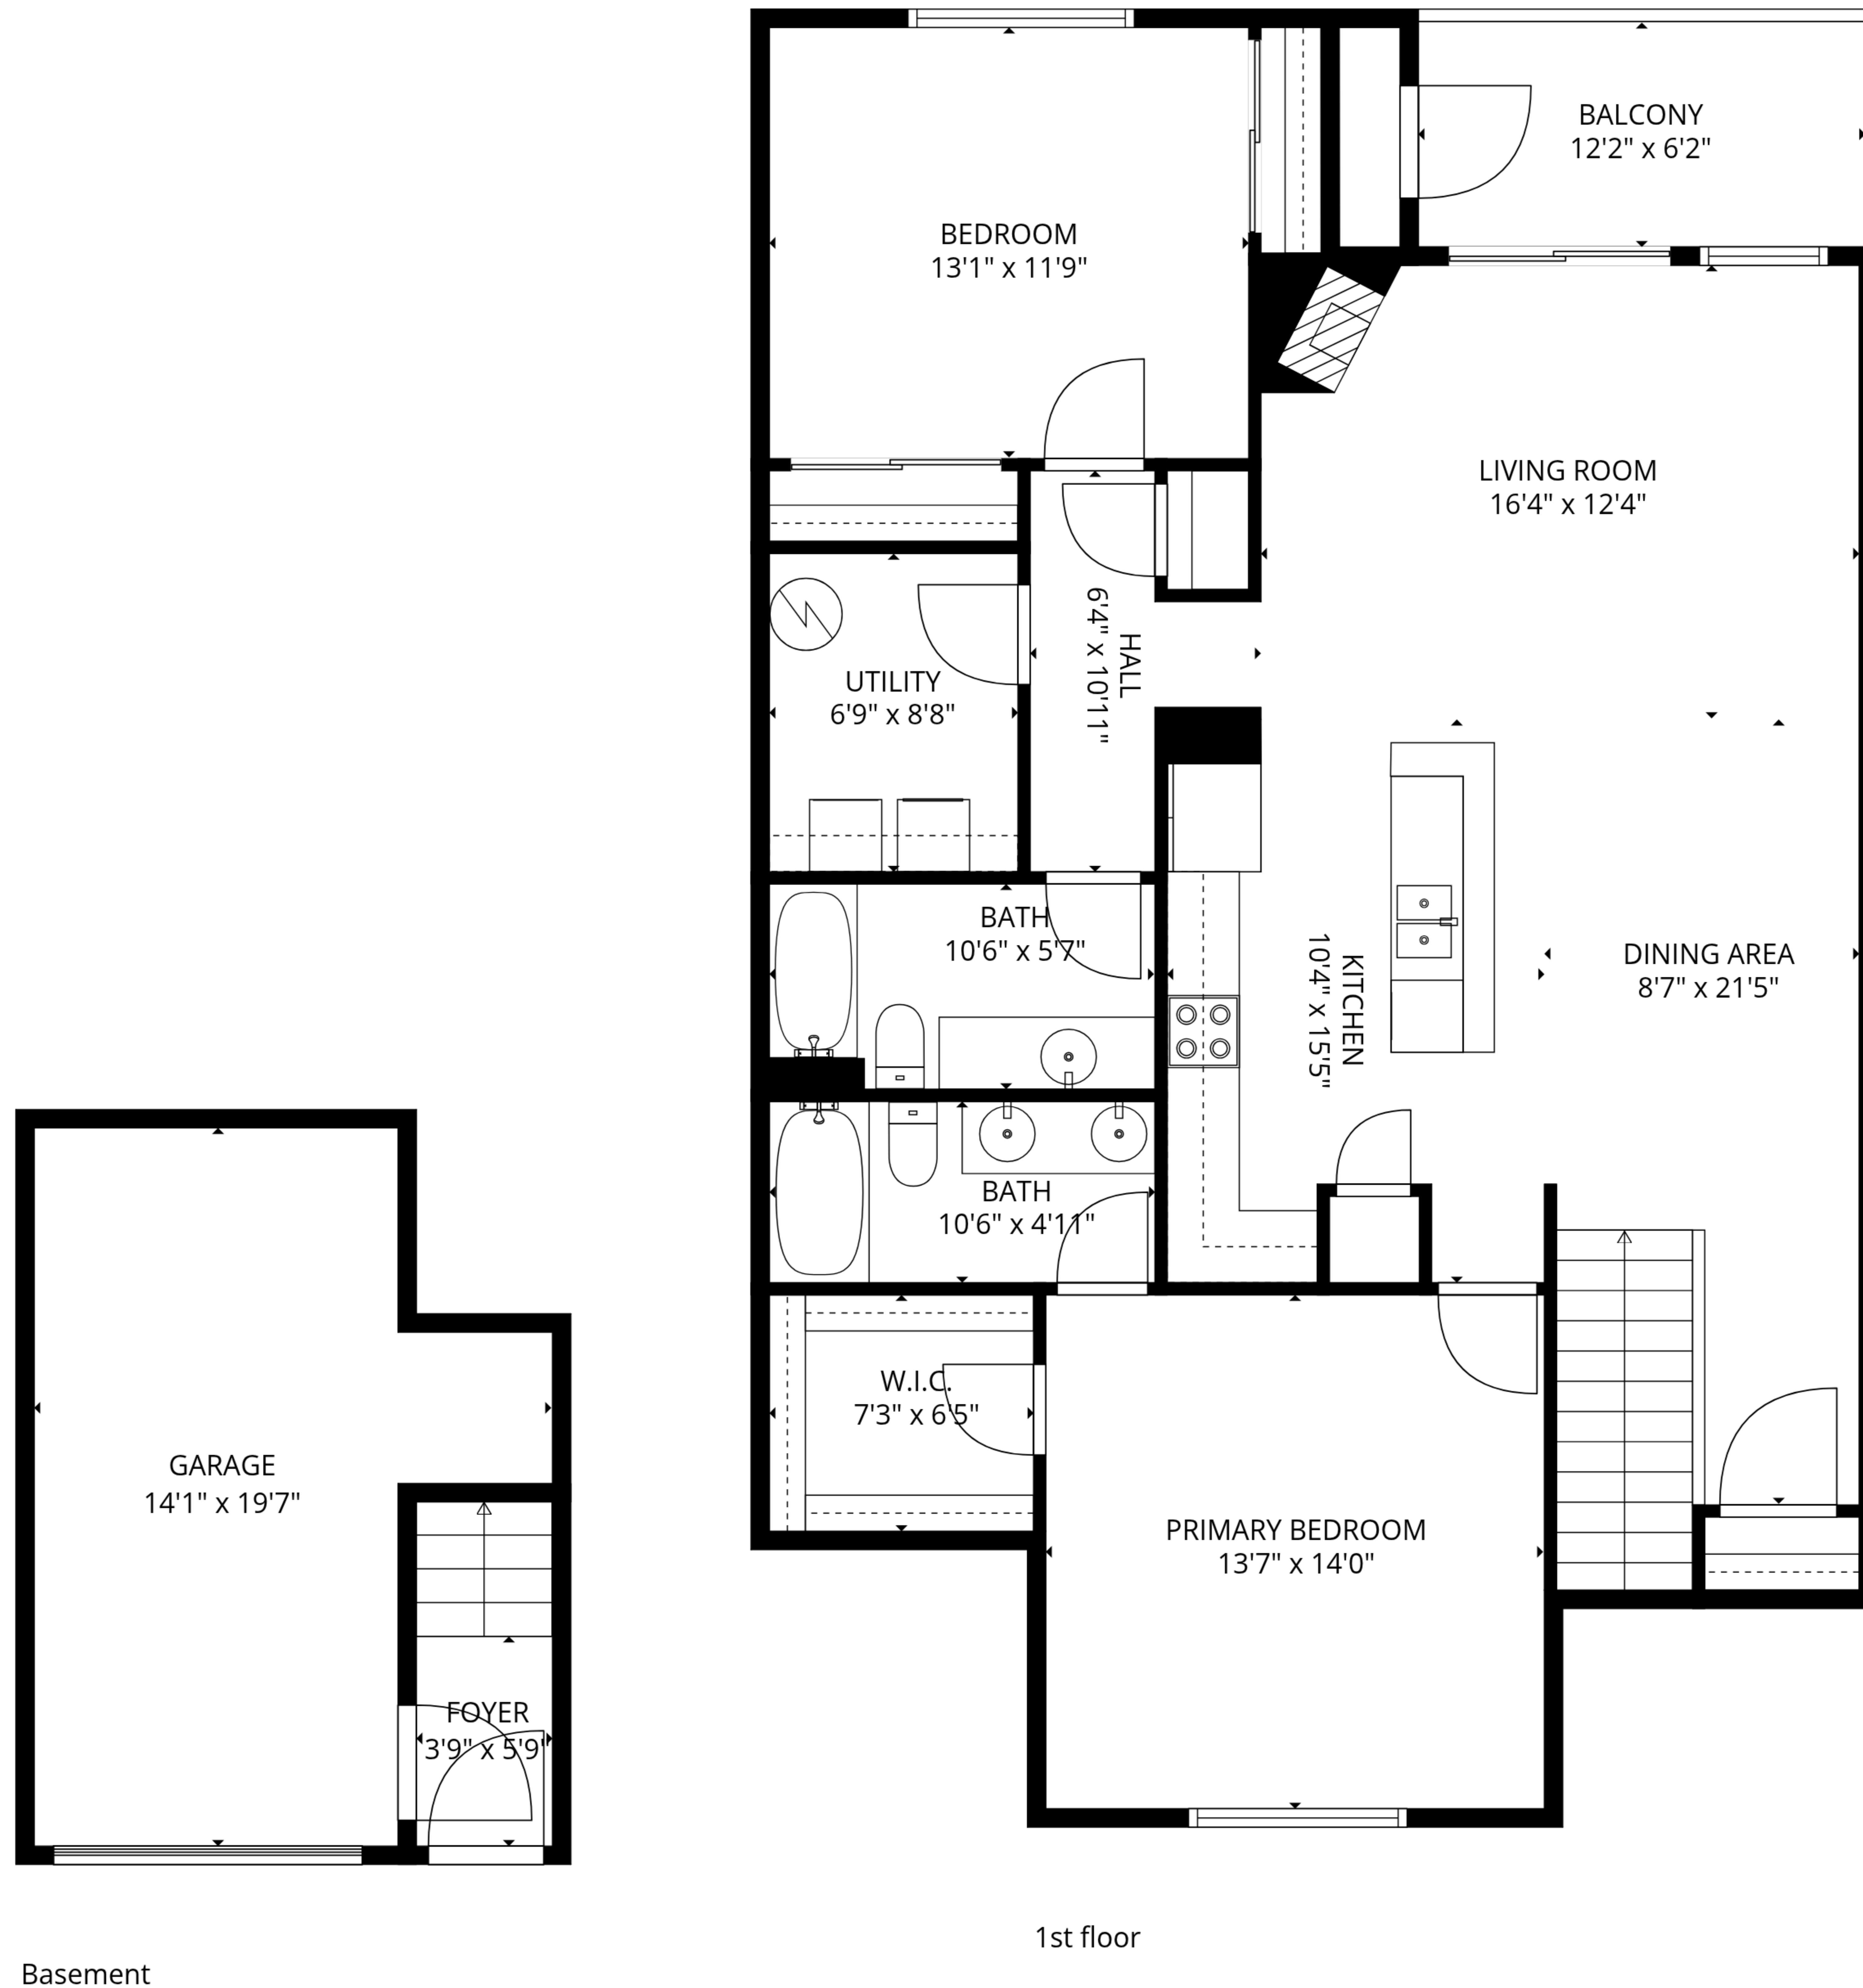

**TOTAL: 1278 sq. ft**

Basement: 35 sq. ft, 1st floor: 1243 sq. ft

EXCLUDED AREAS: GARAGE: 212 sq. ft, BALCONY: 75 sq. ft, UNDEFINED: 10 sq. ft,  
WALLS: 116 sq. ft

SIZES AND DIMENSIONS ARE APPROXIMATE, ACTUAL MAY VARY.

Basement

1st floor

**TOTAL: 1278 sq. ft**

Basement: 35 sq. ft, 1st floor: 1243 sq. ft

EXCLUDED AREAS: GARAGE: 212 sq. ft, BALCONY: 75 sq. ft, UNDEFINED: 10 sq. ft,  
WALLS: 116 sq. ft

SIZES AND DIMENSIONS ARE APPROXIMATE, ACTUAL MAY VARY.