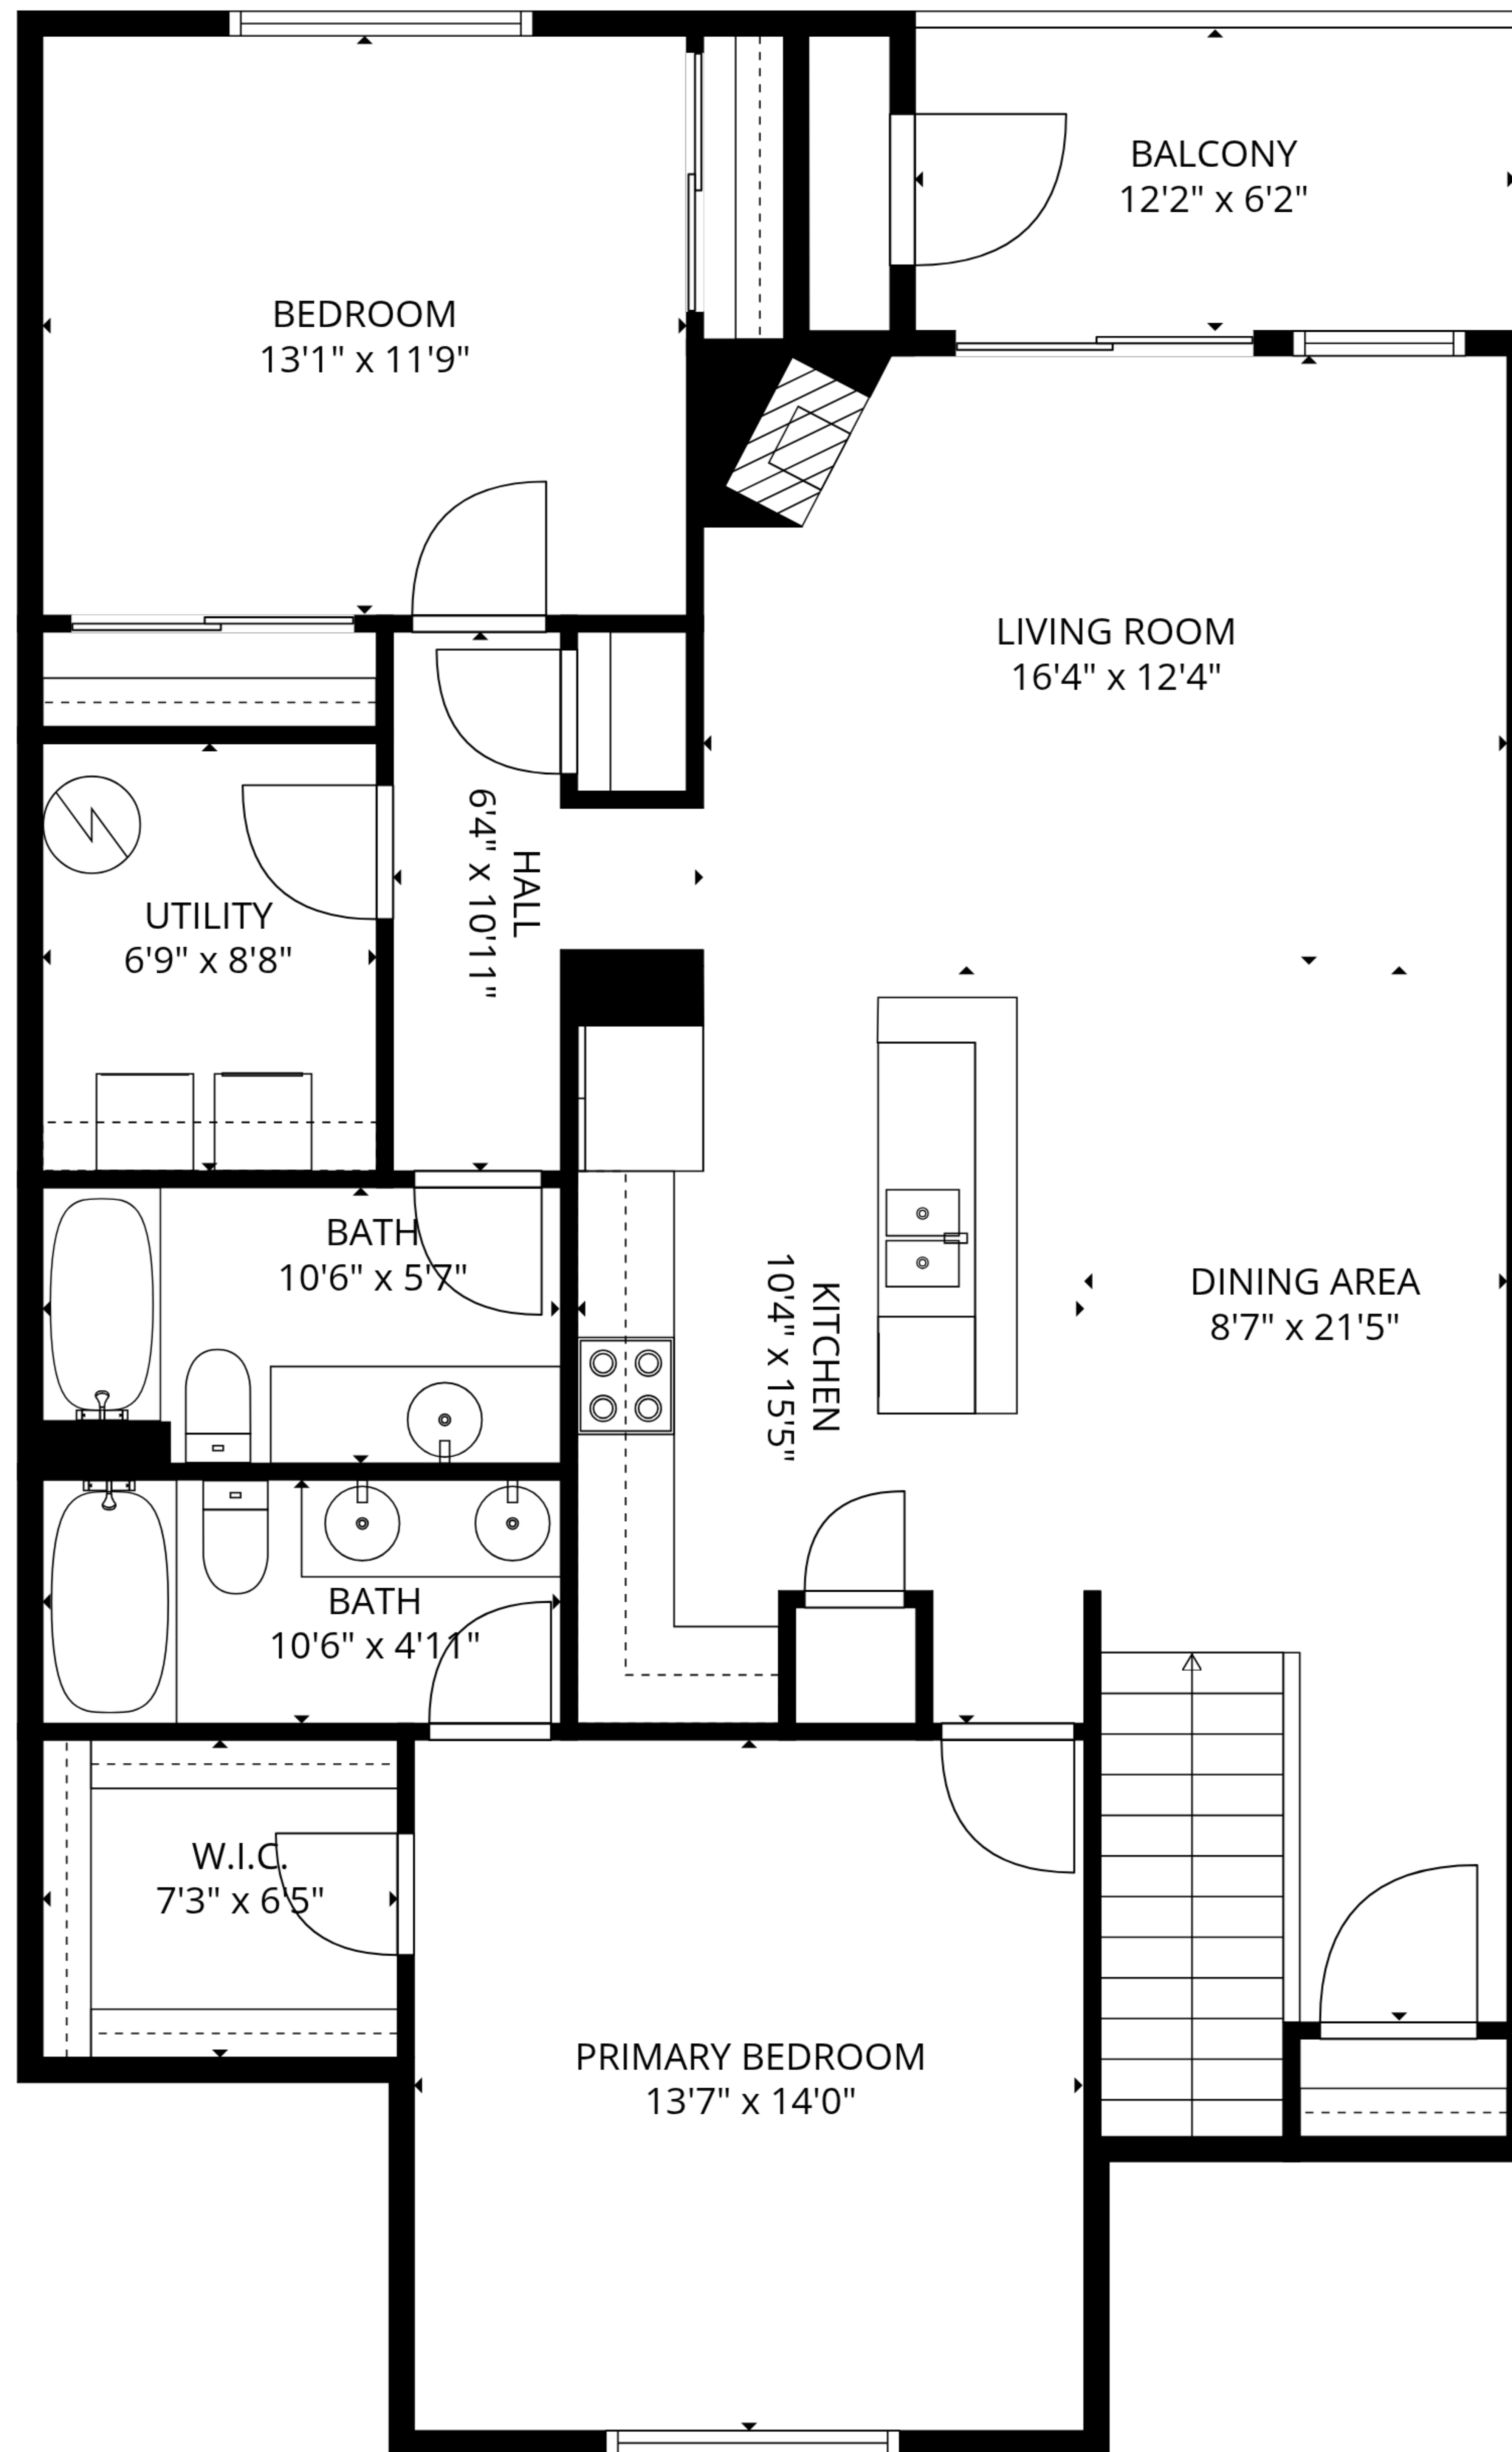

**TOTAL: 1278 sq. ft**

Basement: 35 sq. ft, 1st floor: 1243 sq. ft

EXCLUDED AREAS: GARAGE: 212 sq. ft, BALCONY: 75 sq. ft, UNDEFINED: 10 sq. ft,  
WALLS: 116 sq. ft

SIZES AND DIMENSIONS ARE APPROXIMATE, ACTUAL MAY VARY.

Basement

1st floor

**TOTAL: 1278 sq. ft**

Basement: 35 sq. ft, 1st floor: 1243 sq. ft

EXCLUDED AREAS: GARAGE: 212 sq. ft, BALCONY: 75 sq. ft, UNDEFINED: 10 sq. ft,  
WALLS: 116 sq. ft

SIZES AND DIMENSIONS ARE APPROXIMATE, ACTUAL MAY VARY.