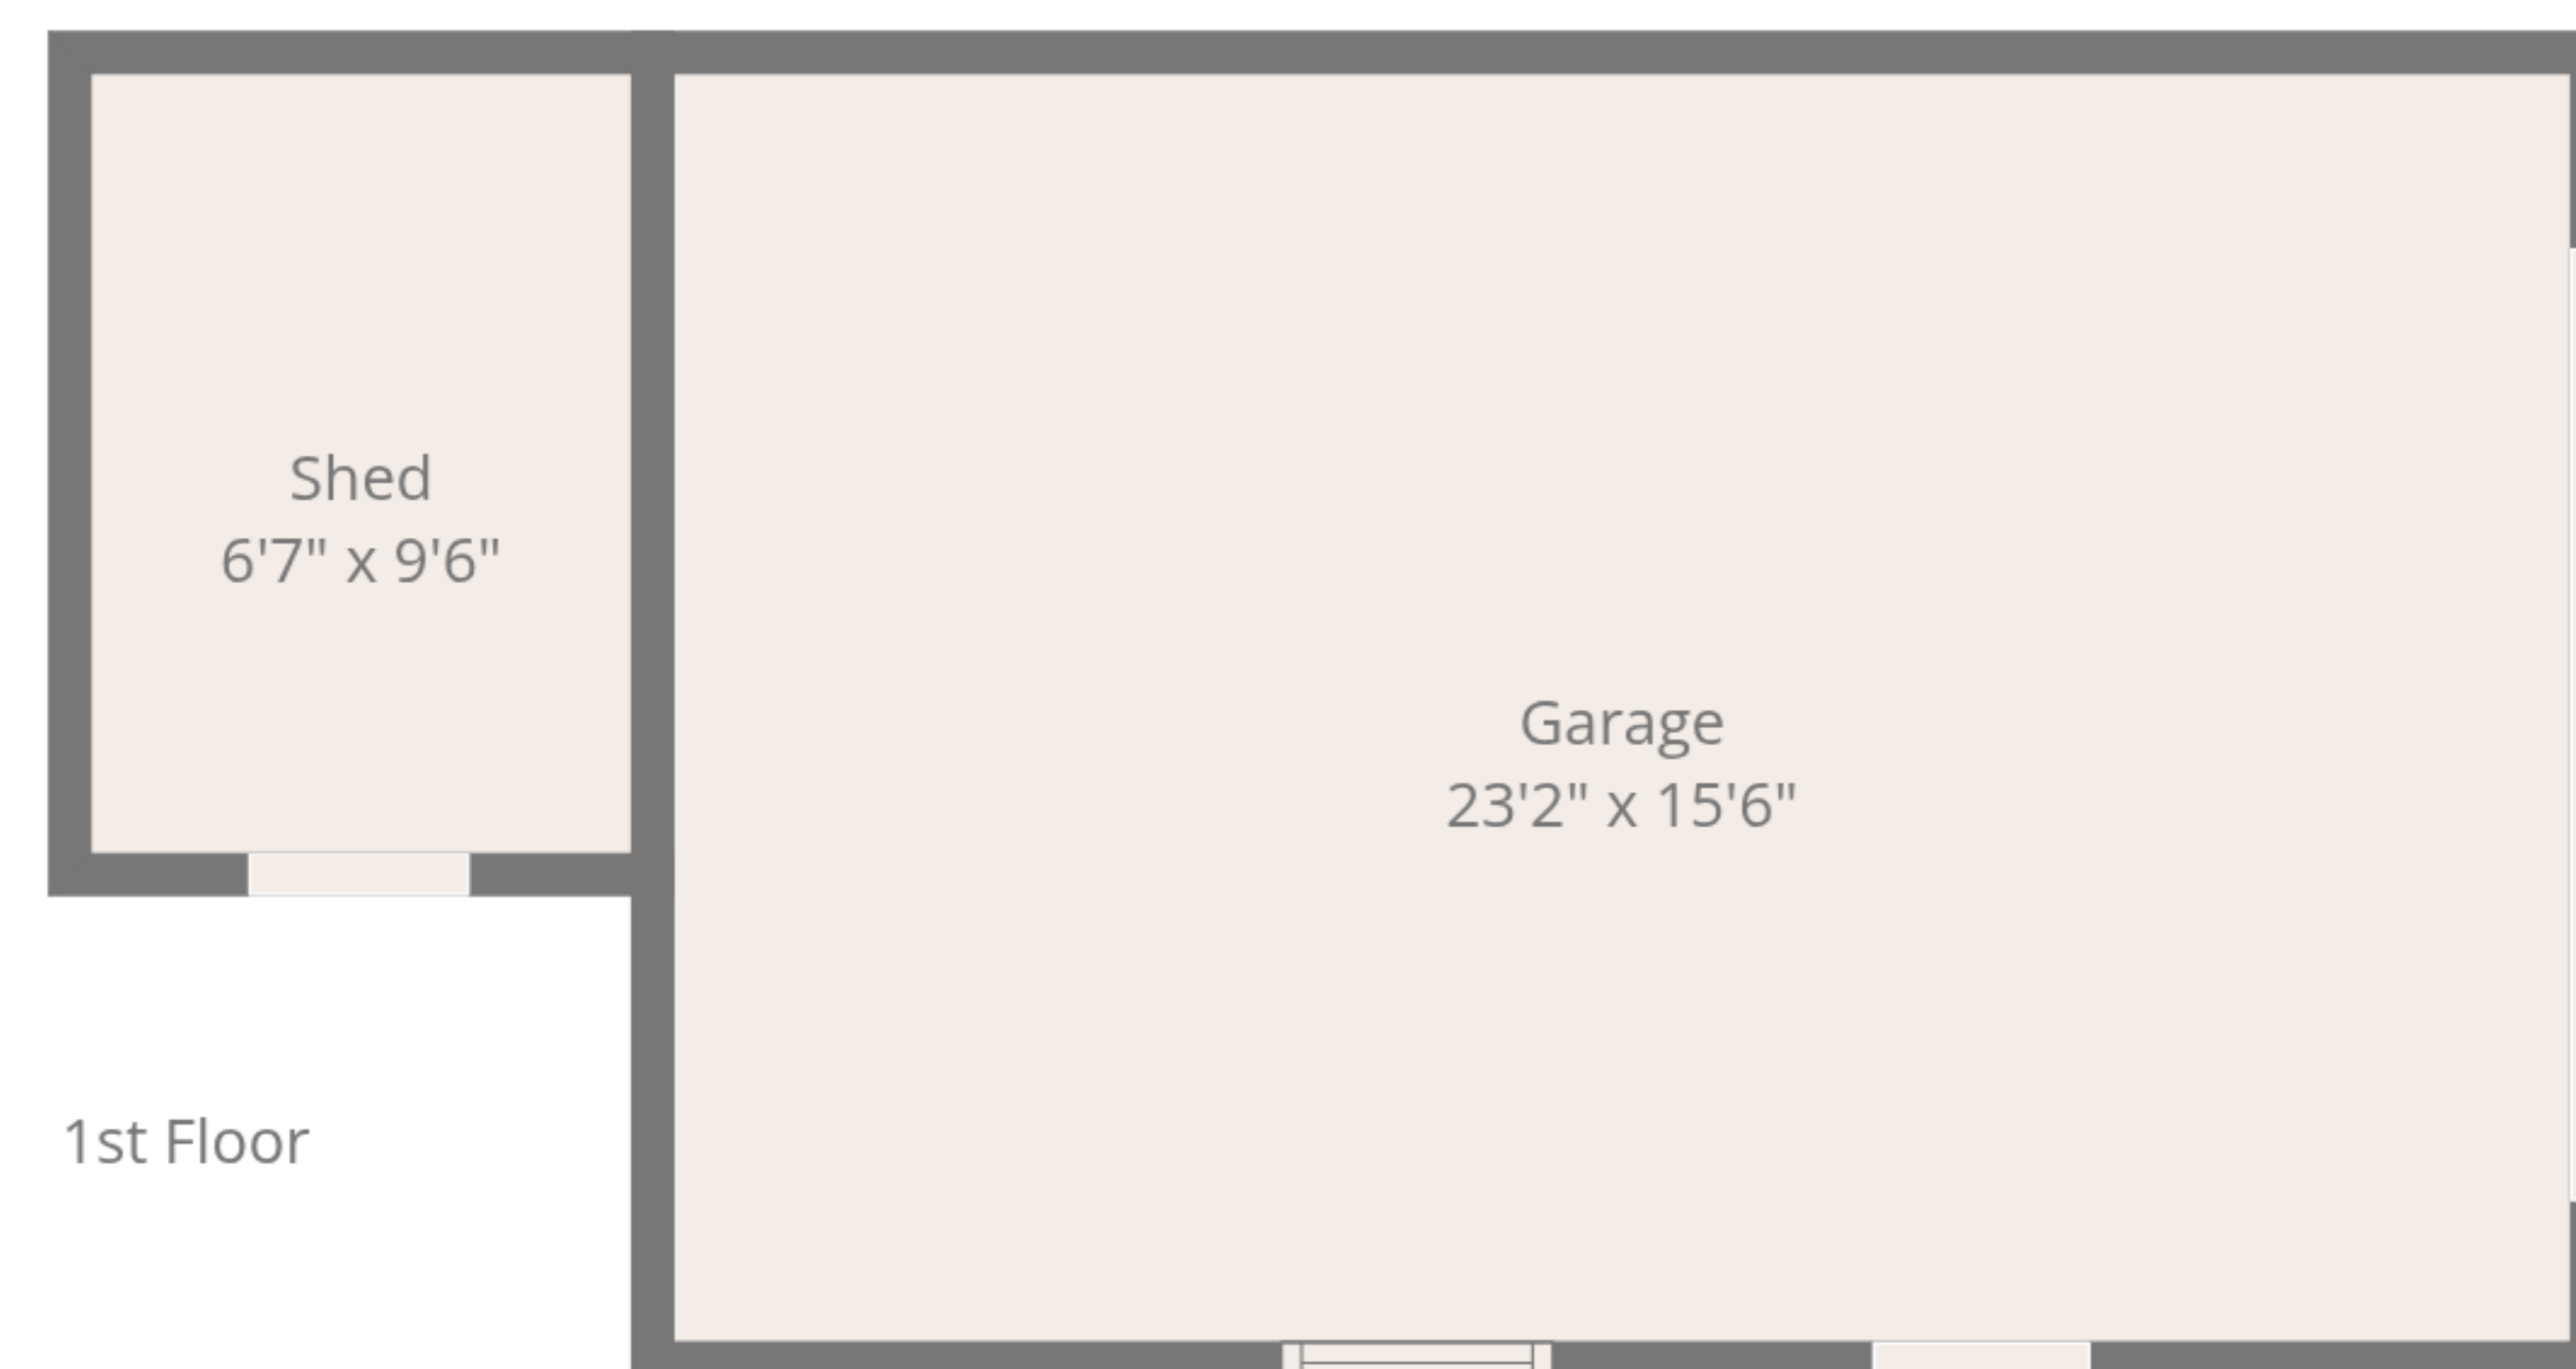

**TOTAL: 1245 sq. ft**

1st floor: 0 sq. ft, 2nd floor: 499 sq. ft, 3rd floor: 746 sq. ft

EXCLUDED AREAS: GARAGE: 360 sq. ft, SHED: 63 sq. ft, UTILITY: 201 sq. ft,

STORAGE: 23 sq. ft, COVERED PATIO: 284 sq. ft, PATIO: 7 sq. ft,

PORCH: 19 sq. ft, WALLS: 165 sq. ft

2nd Floor

3rd Floor

1st Floor

**TOTAL: 1245 sq. ft**

1st floor: 0 sq. ft, 2nd floor: 499 sq. ft, 3rd floor: 746 sq. ft

EXCLUDED AREAS: GARAGE: 360 sq. ft, SHED: 63 sq. ft, UTILITY: 201 sq. ft,

STORAGE: 23 sq. ft, COVERED PATIO: 284 sq. ft, PATIO: 7 sq. ft,

PORCH: 19 sq. ft, WALLS: 165 sq. ft