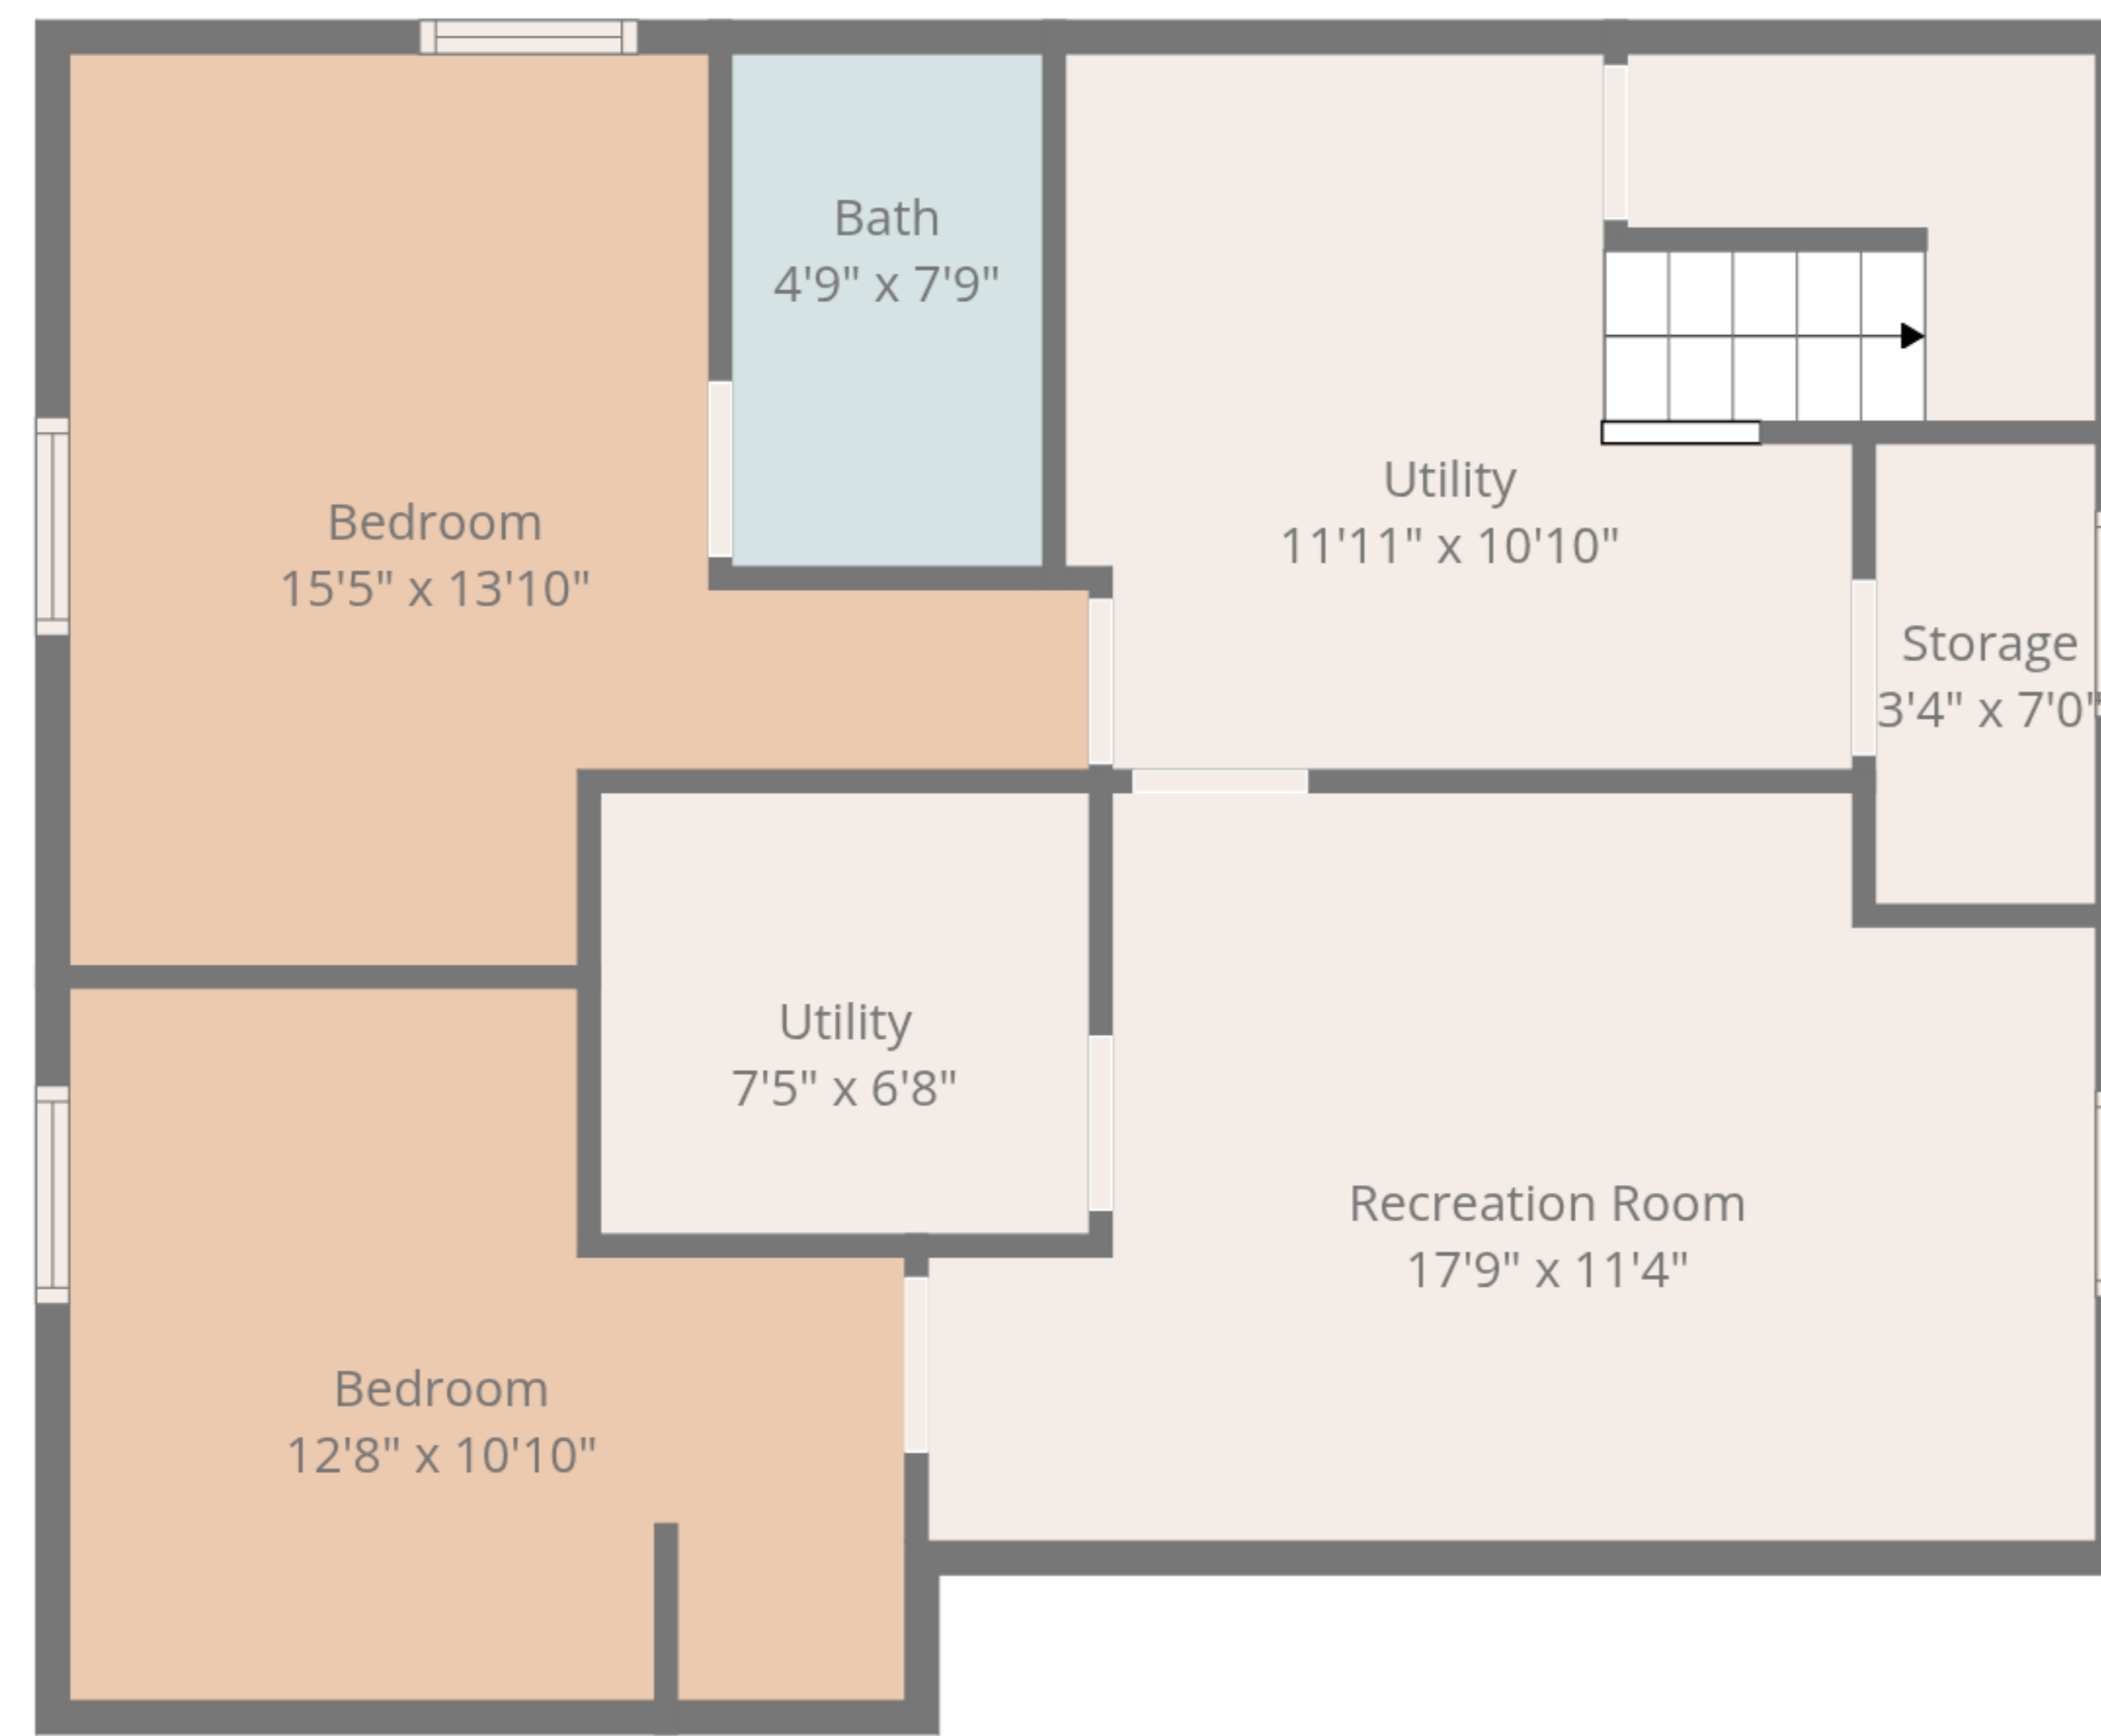

PORCH: 19 sq. ft, WALLS: 165 sq. ft

**TOTAL: 1245 sq. ft**

1st floor: 0 sq. ft, 2nd floor: 499 sq. ft, 3rd floor: 746 sq. ft  
 EXCLUDED AREAS: GARAGE: 360 sq. ft, SHED: 63 sq. ft, UTILITY: 201 sq. ft,  
 STORAGE: 23 sq. ft, COVERED PATIO: 284 sq. ft, PATIO: 7 sq. ft,  
 PORCH: 19 sq. ft, WALLS: 165 sq. ft

**TOTAL: 1245 sq. ft**

1st floor: 0 sq. ft, 2nd floor: 499 sq. ft, 3rd floor: 746 sq. ft

EXCLUDED AREAS: GARAGE: 360 sq. ft, SHED: 63 sq. ft, UTILITY: 201 sq. ft,

STORAGE: 23 sq. ft, COVERED PATIO: 284 sq. ft, PATIO: 7 sq. ft,

PORCH: 19 sq. ft, WALLS: 165 sq. ft

2nd Floor

3rd Floor

1st Floor

**TOTAL: 1245 sq. ft**

1st floor: 0 sq. ft, 2nd floor: 499 sq. ft, 3rd floor: 746 sq. ft

EXCLUDED AREAS: GARAGE: 360 sq. ft, SHED: 63 sq. ft, UTILITY: 201 sq. ft,

STORAGE: 23 sq. ft, COVERED PATIO: 284 sq. ft, PATIO: 7 sq. ft,

PORCH: 19 sq. ft, WALLS: 165 sq. ft