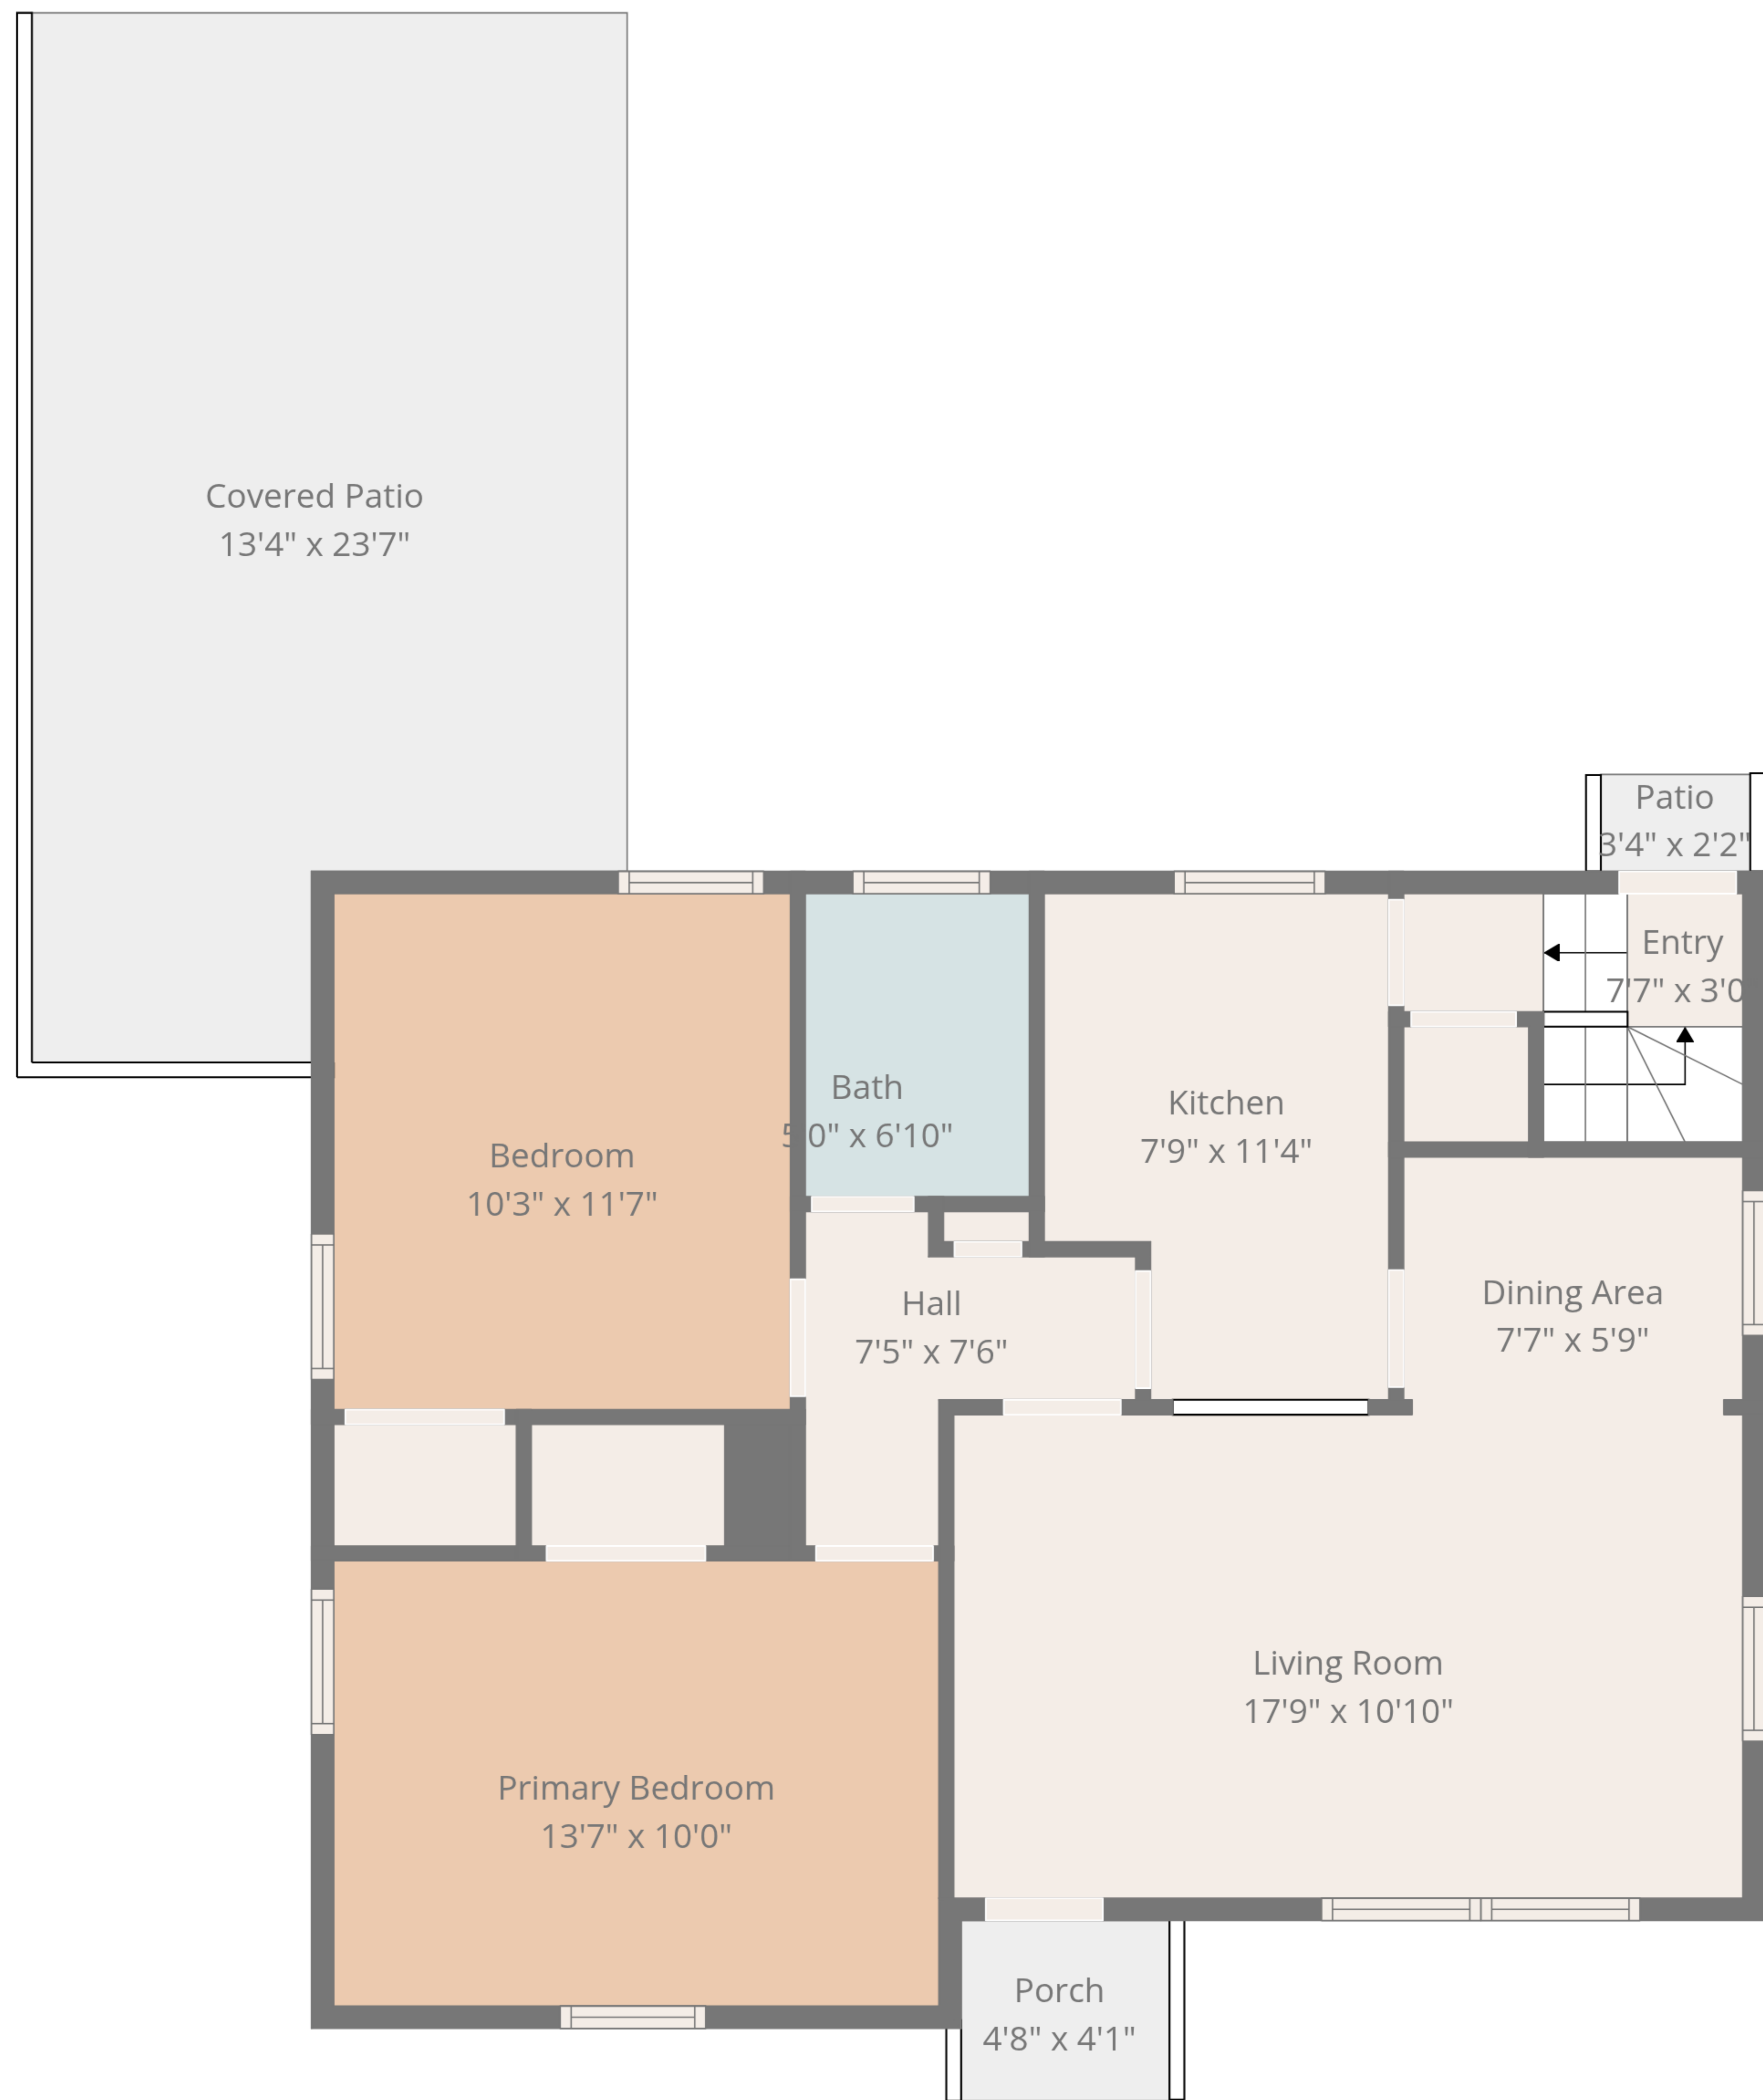

**TOTAL: 1245 sq. ft**

1st floor: 0 sq. ft, 2nd floor: 499 sq. ft, 3rd floor: 746 sq. ft

EXCLUDED AREAS: GARAGE: 360 sq. ft, SHED: 63 sq. ft, UTILITY: 201 sq. ft,

STORAGE: 23 sq. ft, COVERED PATIO: 284 sq. ft, PATIO: 7 sq. ft,

PORCH: 19 sq. ft, WALLS: 165 sq. ft

**TOTAL: 1245 sq. ft**

1st floor: 0 sq. ft, 2nd floor: 499 sq. ft, 3rd floor: 746 sq. ft  
 EXCLUDED AREAS: GARAGE: 360 sq. ft, SHED: 63 sq. ft, UTILITY: 201 sq. ft,  
 STORAGE: 23 sq. ft, COVERED PATIO: 284 sq. ft, PATIO: 7 sq. ft,  
 PORCH: 19 sq. ft, WALLS: 165 sq. ft

STORAGE: 23 sq. ft, COVERED PATIO: 284 sq. ft, PATIO: 7 sq. ft,

PORCH: 19 sq. ft, WALLS: 165 sq. ft