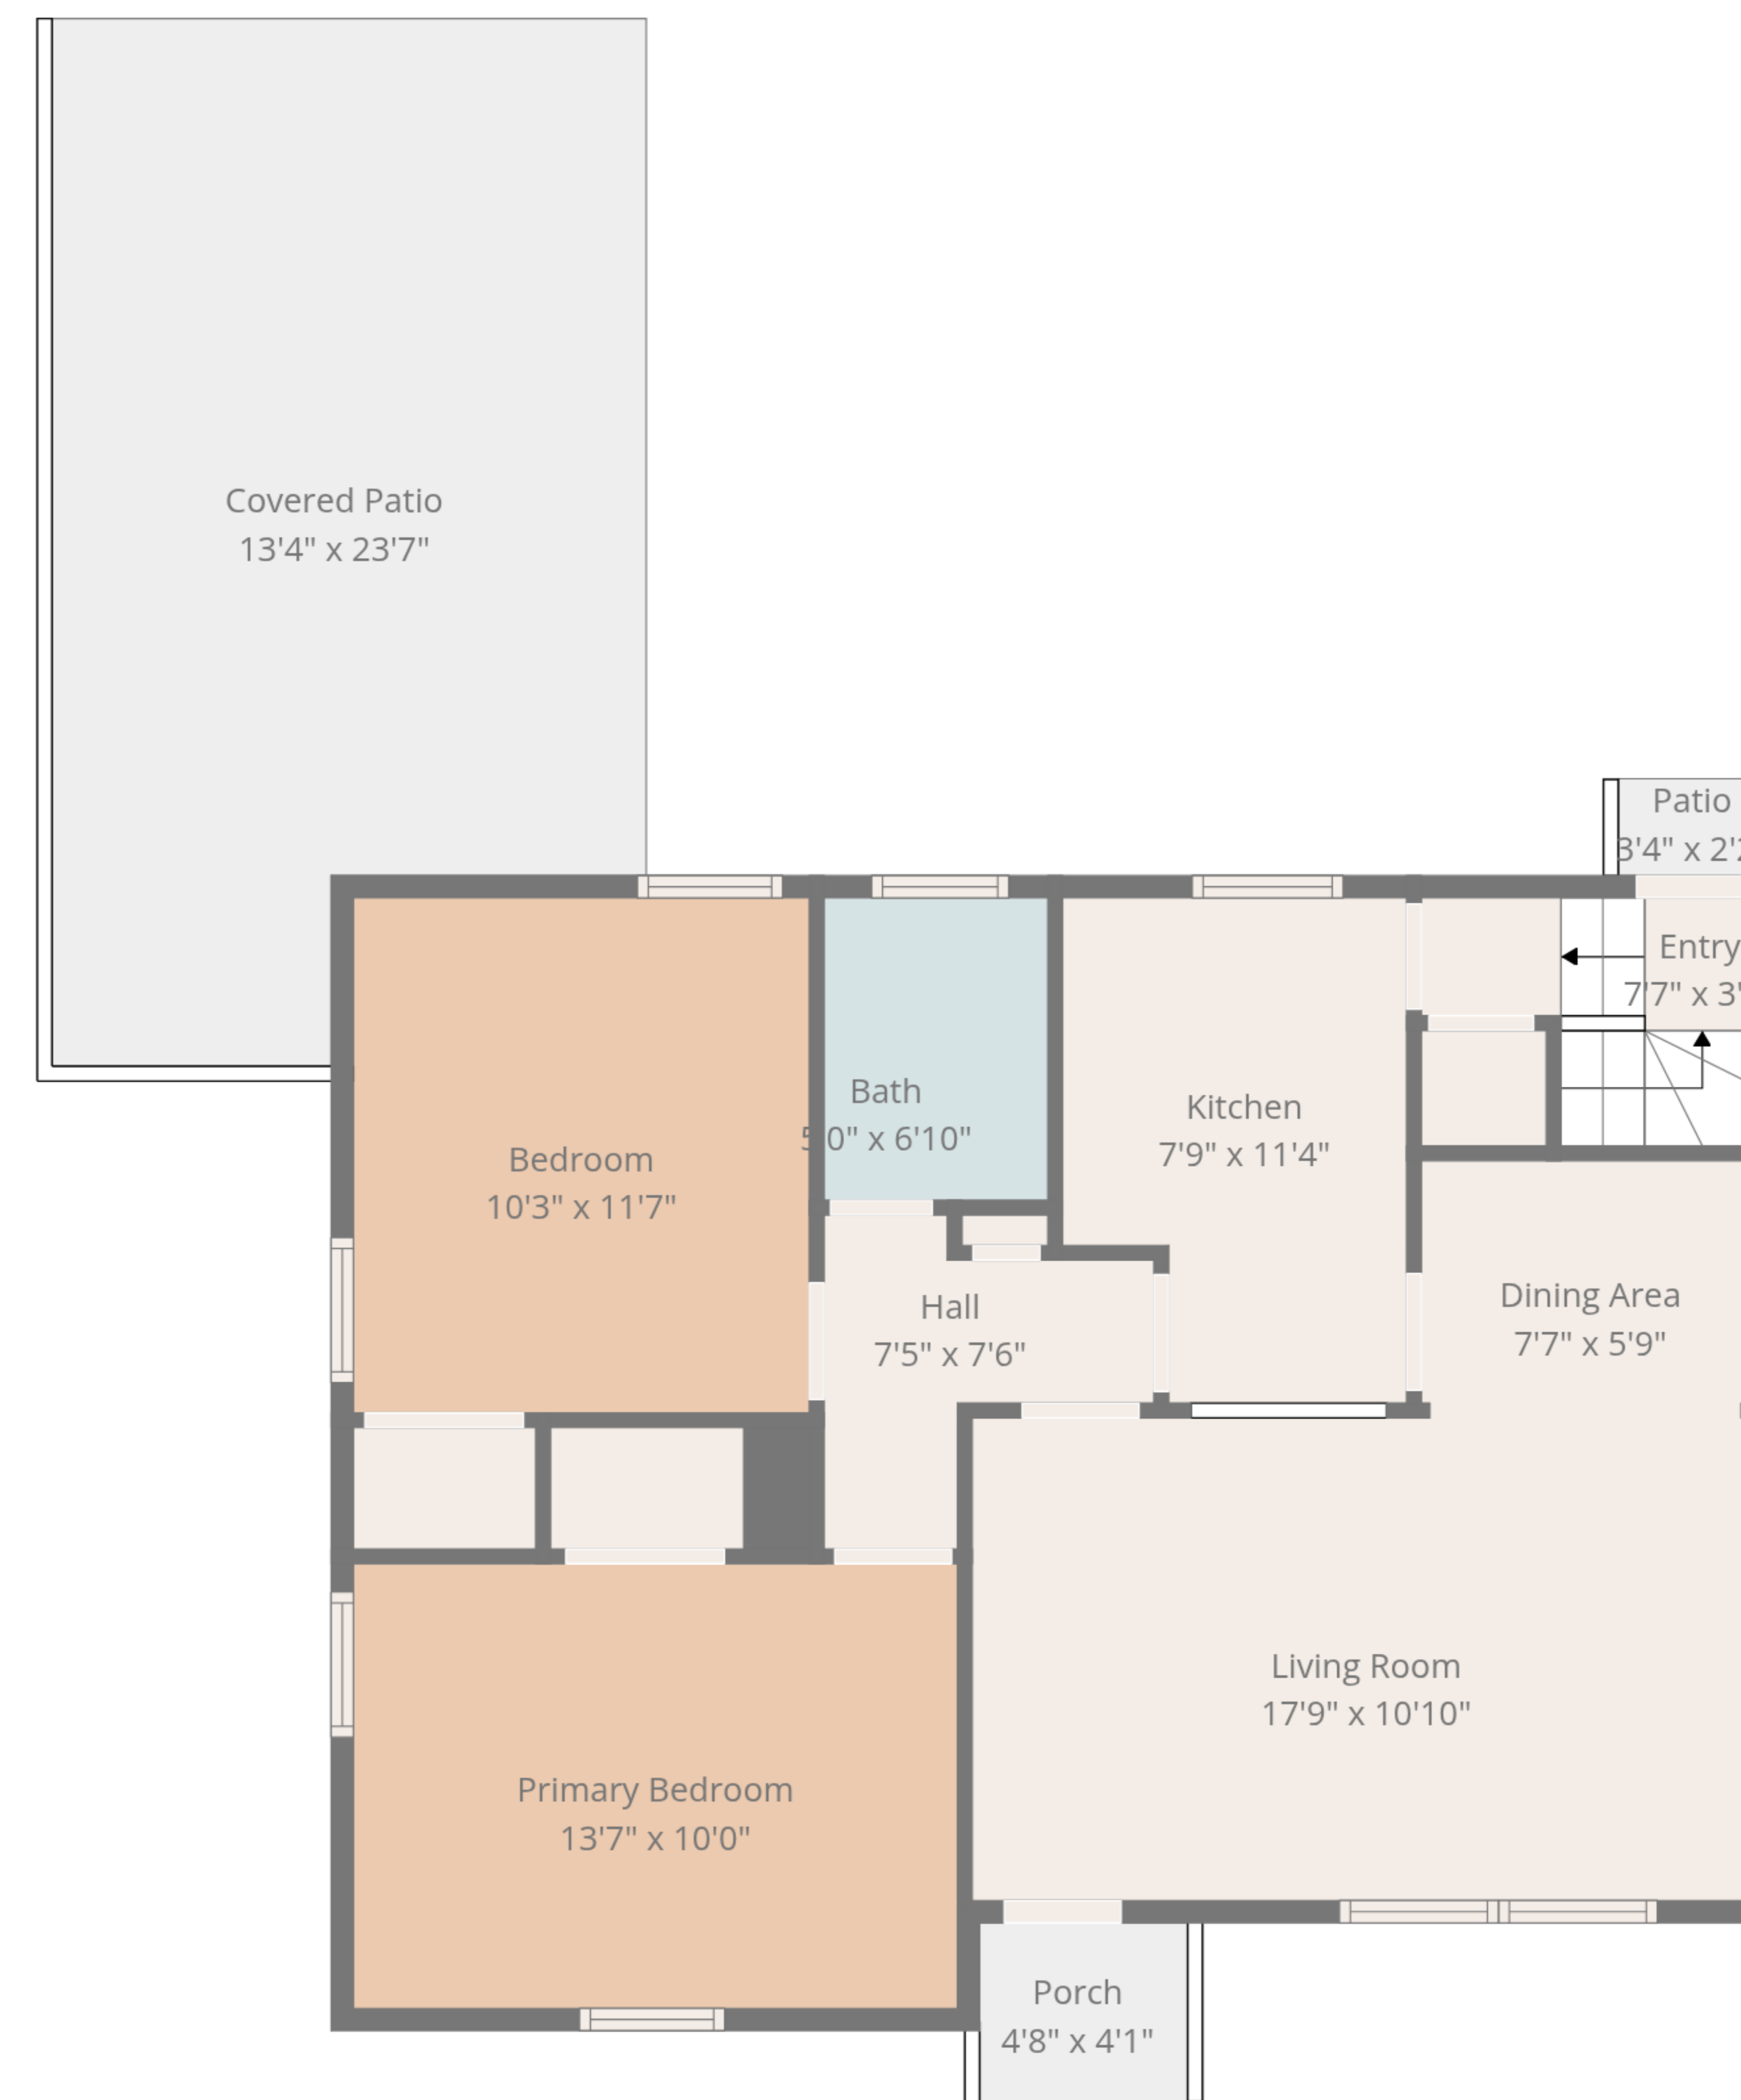

PORCH: 19 sq. ft, WALLS: 165 sq. ft

**TOTAL: 1245 sq. ft**

1st floor: 0 sq. ft, 2nd floor: 499 sq. ft, 3rd floor: 746 sq. ft  
 EXCLUDED AREAS: GARAGE: 360 sq. ft, SHED: 63 sq. ft, UTILITY: 201 sq. ft,  
 STORAGE: 23 sq. ft, COVERED PATIO: 284 sq. ft, PATIO: 7 sq. ft,  
 PORCH: 19 sq. ft, WALLS: 165 sq. ft

**TOTAL: 1245 sq. ft**

1st floor: 0 sq. ft, 2nd floor: 499 sq. ft, 3rd floor: 746 sq. ft

EXCLUDED AREAS: GARAGE: 360 sq. ft, SHED: 63 sq. ft, UTILITY: 201 sq. ft,

STORAGE: 23 sq. ft, COVERED PATIO: 284 sq. ft, PATIO: 7 sq. ft,

PORCH: 19 sq. ft, WALLS: 165 sq. ft

2nd Floor

3rd Floor

1st Floor

**TOTAL: 1245 sq. ft**

1st floor: 0 sq. ft, 2nd floor: 499 sq. ft, 3rd floor: 746 sq. ft

EXCLUDED AREAS: GARAGE: 360 sq. ft, SHED: 63 sq. ft, UTILITY: 201 sq. ft,

STORAGE: 23 sq. ft, COVERED PATIO: 284 sq. ft, PATIO: 7 sq. ft,

PORCH: 19 sq. ft, WALLS: 165 sq. ft