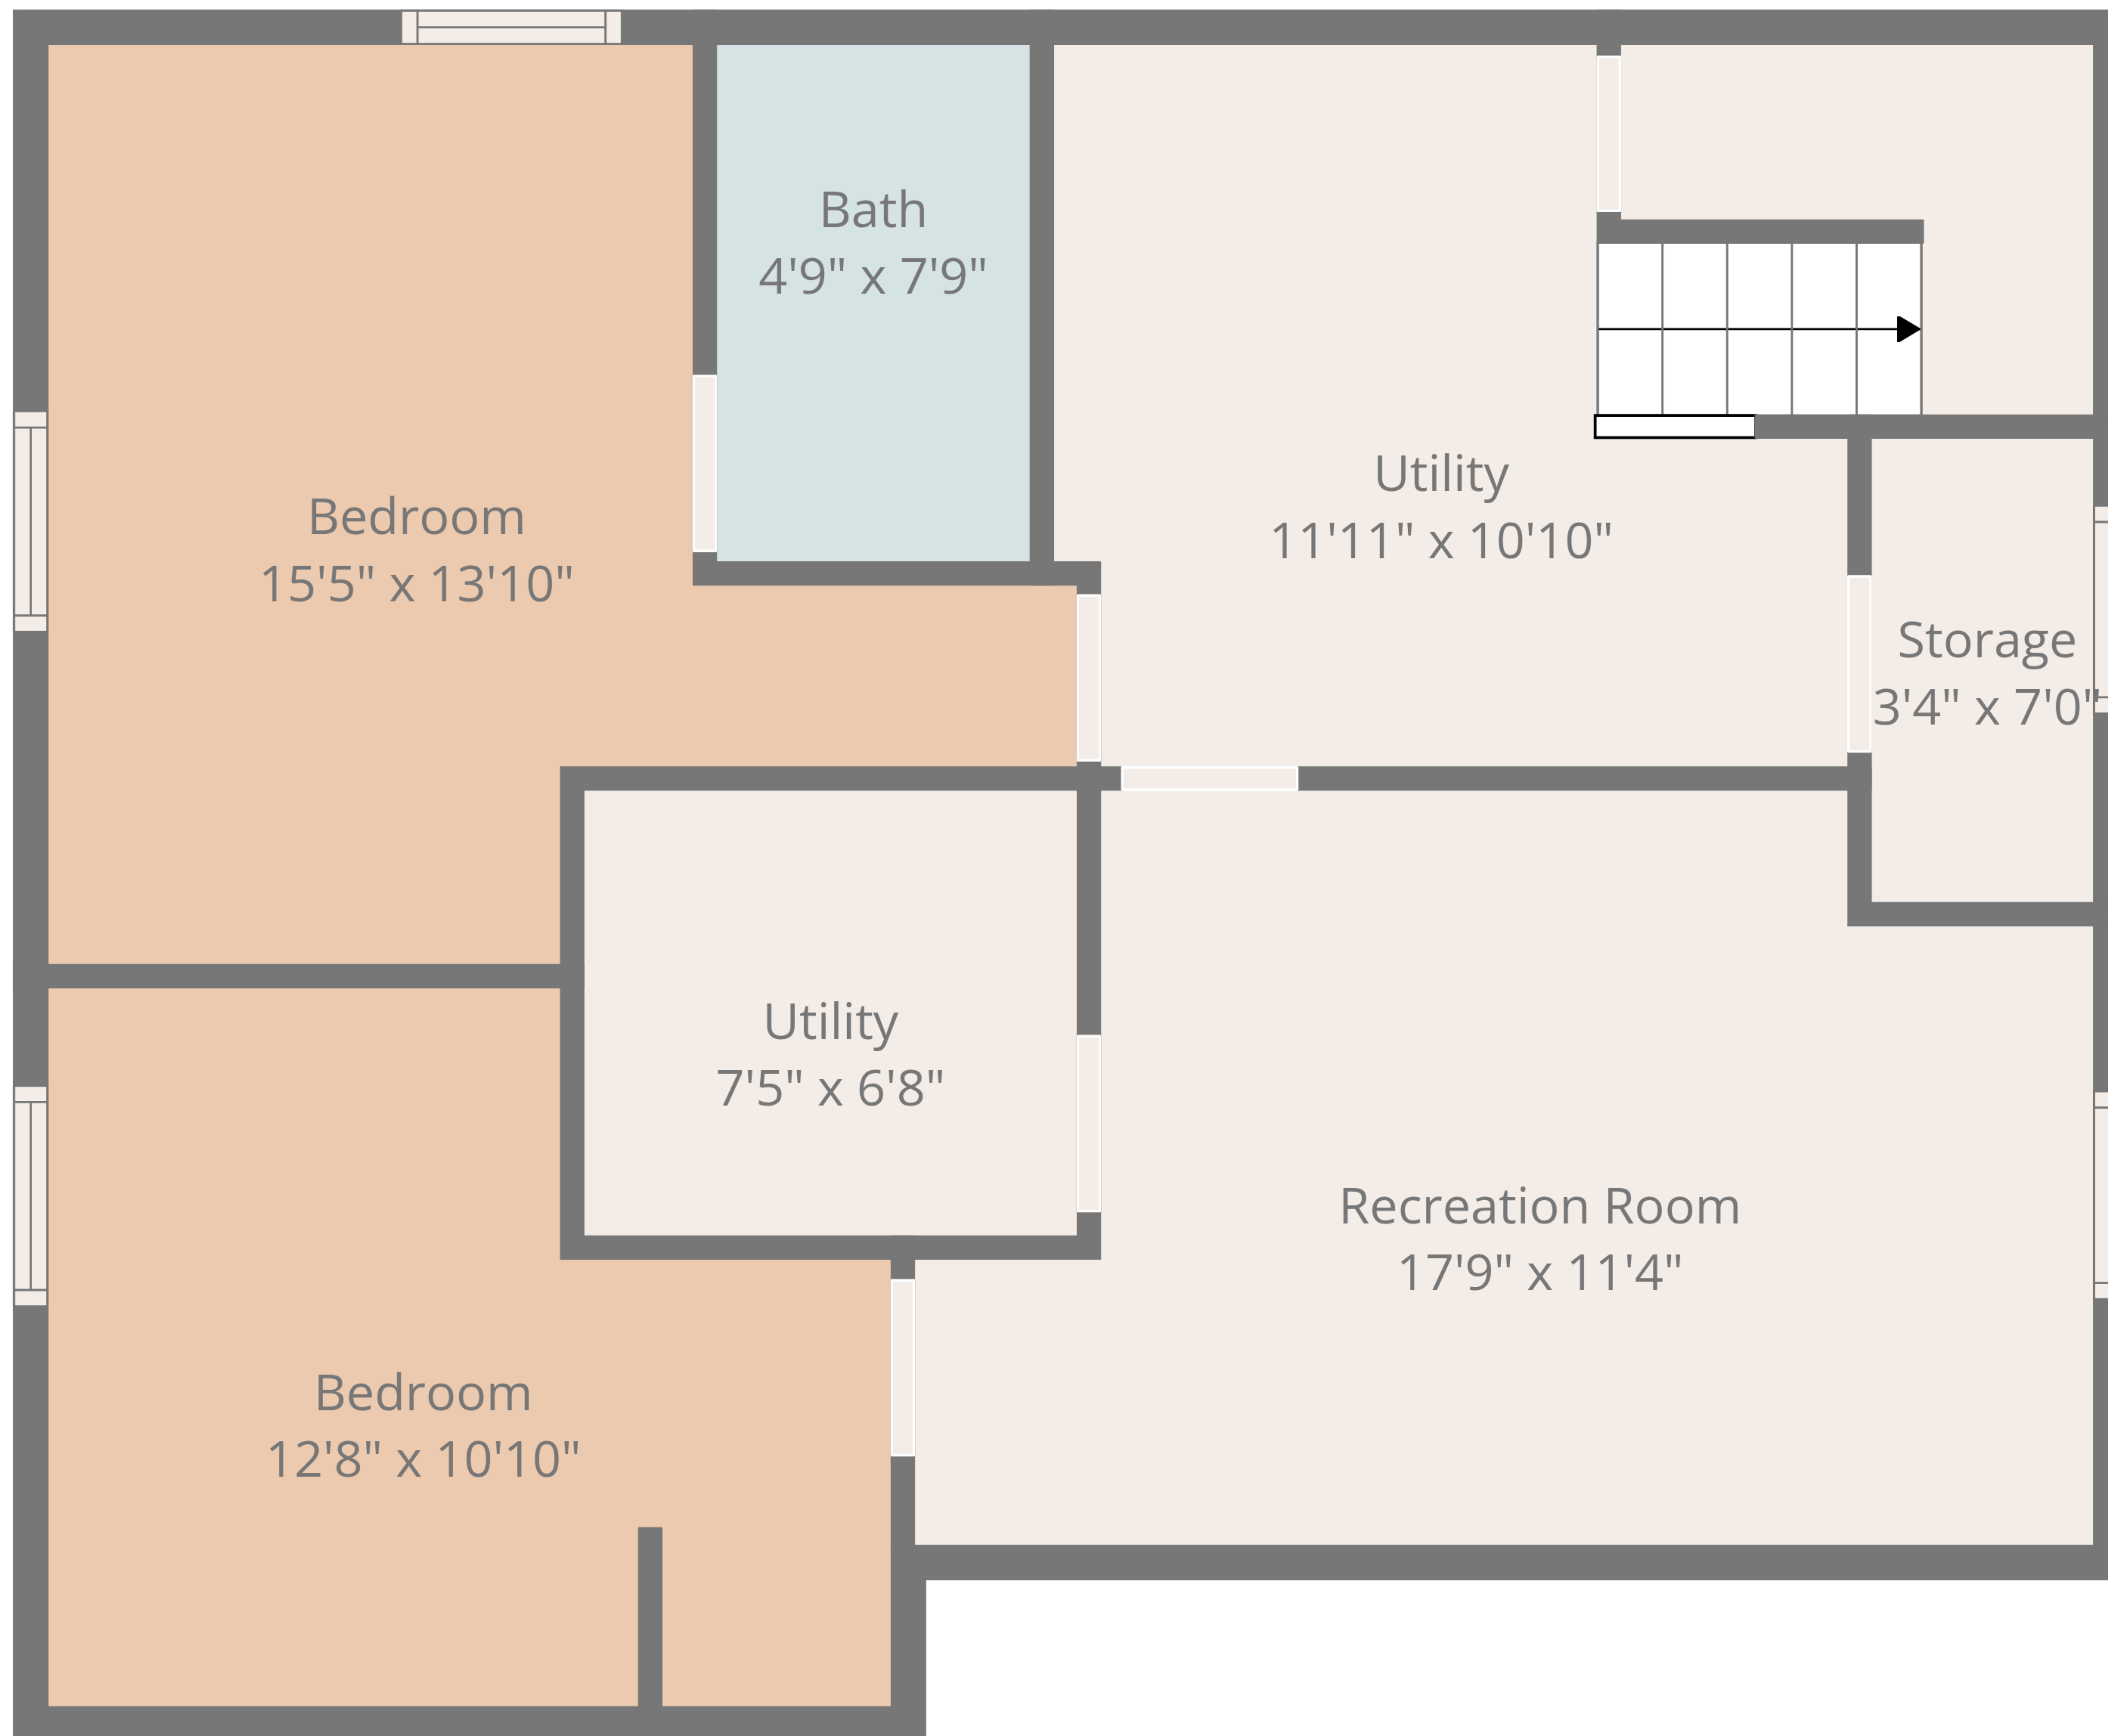

**TOTAL: 1245 sq. ft**

1st floor: 0 sq. ft, 2nd floor: 499 sq. ft, 3rd floor: 746 sq. ft

EXCLUDED AREAS: GARAGE: 360 sq. ft, SHED: 63 sq. ft, UTILITY: 201 sq. ft,

STORAGE: 23 sq. ft, COVERED PATIO: 284 sq. ft, PATIO: 7 sq. ft,

PORCH: 19 sq. ft, WALLS: 165 sq. ft

**TOTAL: 1245 sq. ft**

1st floor: 0 sq. ft, 2nd floor: 499 sq. ft, 3rd floor: 746 sq. ft  
 EXCLUDED AREAS: GARAGE: 360 sq. ft, SHED: 63 sq. ft, UTILITY: 201 sq. ft,  
 STORAGE: 23 sq. ft, COVERED PATIO: 284 sq. ft, PATIO: 7 sq. ft,  
 PORCH: 19 sq. ft, WALLS: 165 sq. ft

STORAGE: 23 sq. ft, COVERED PATIO: 284 sq. ft, PATIO: 7 sq. ft,

PORCH: 19 sq. ft, WALLS: 165 sq. ft