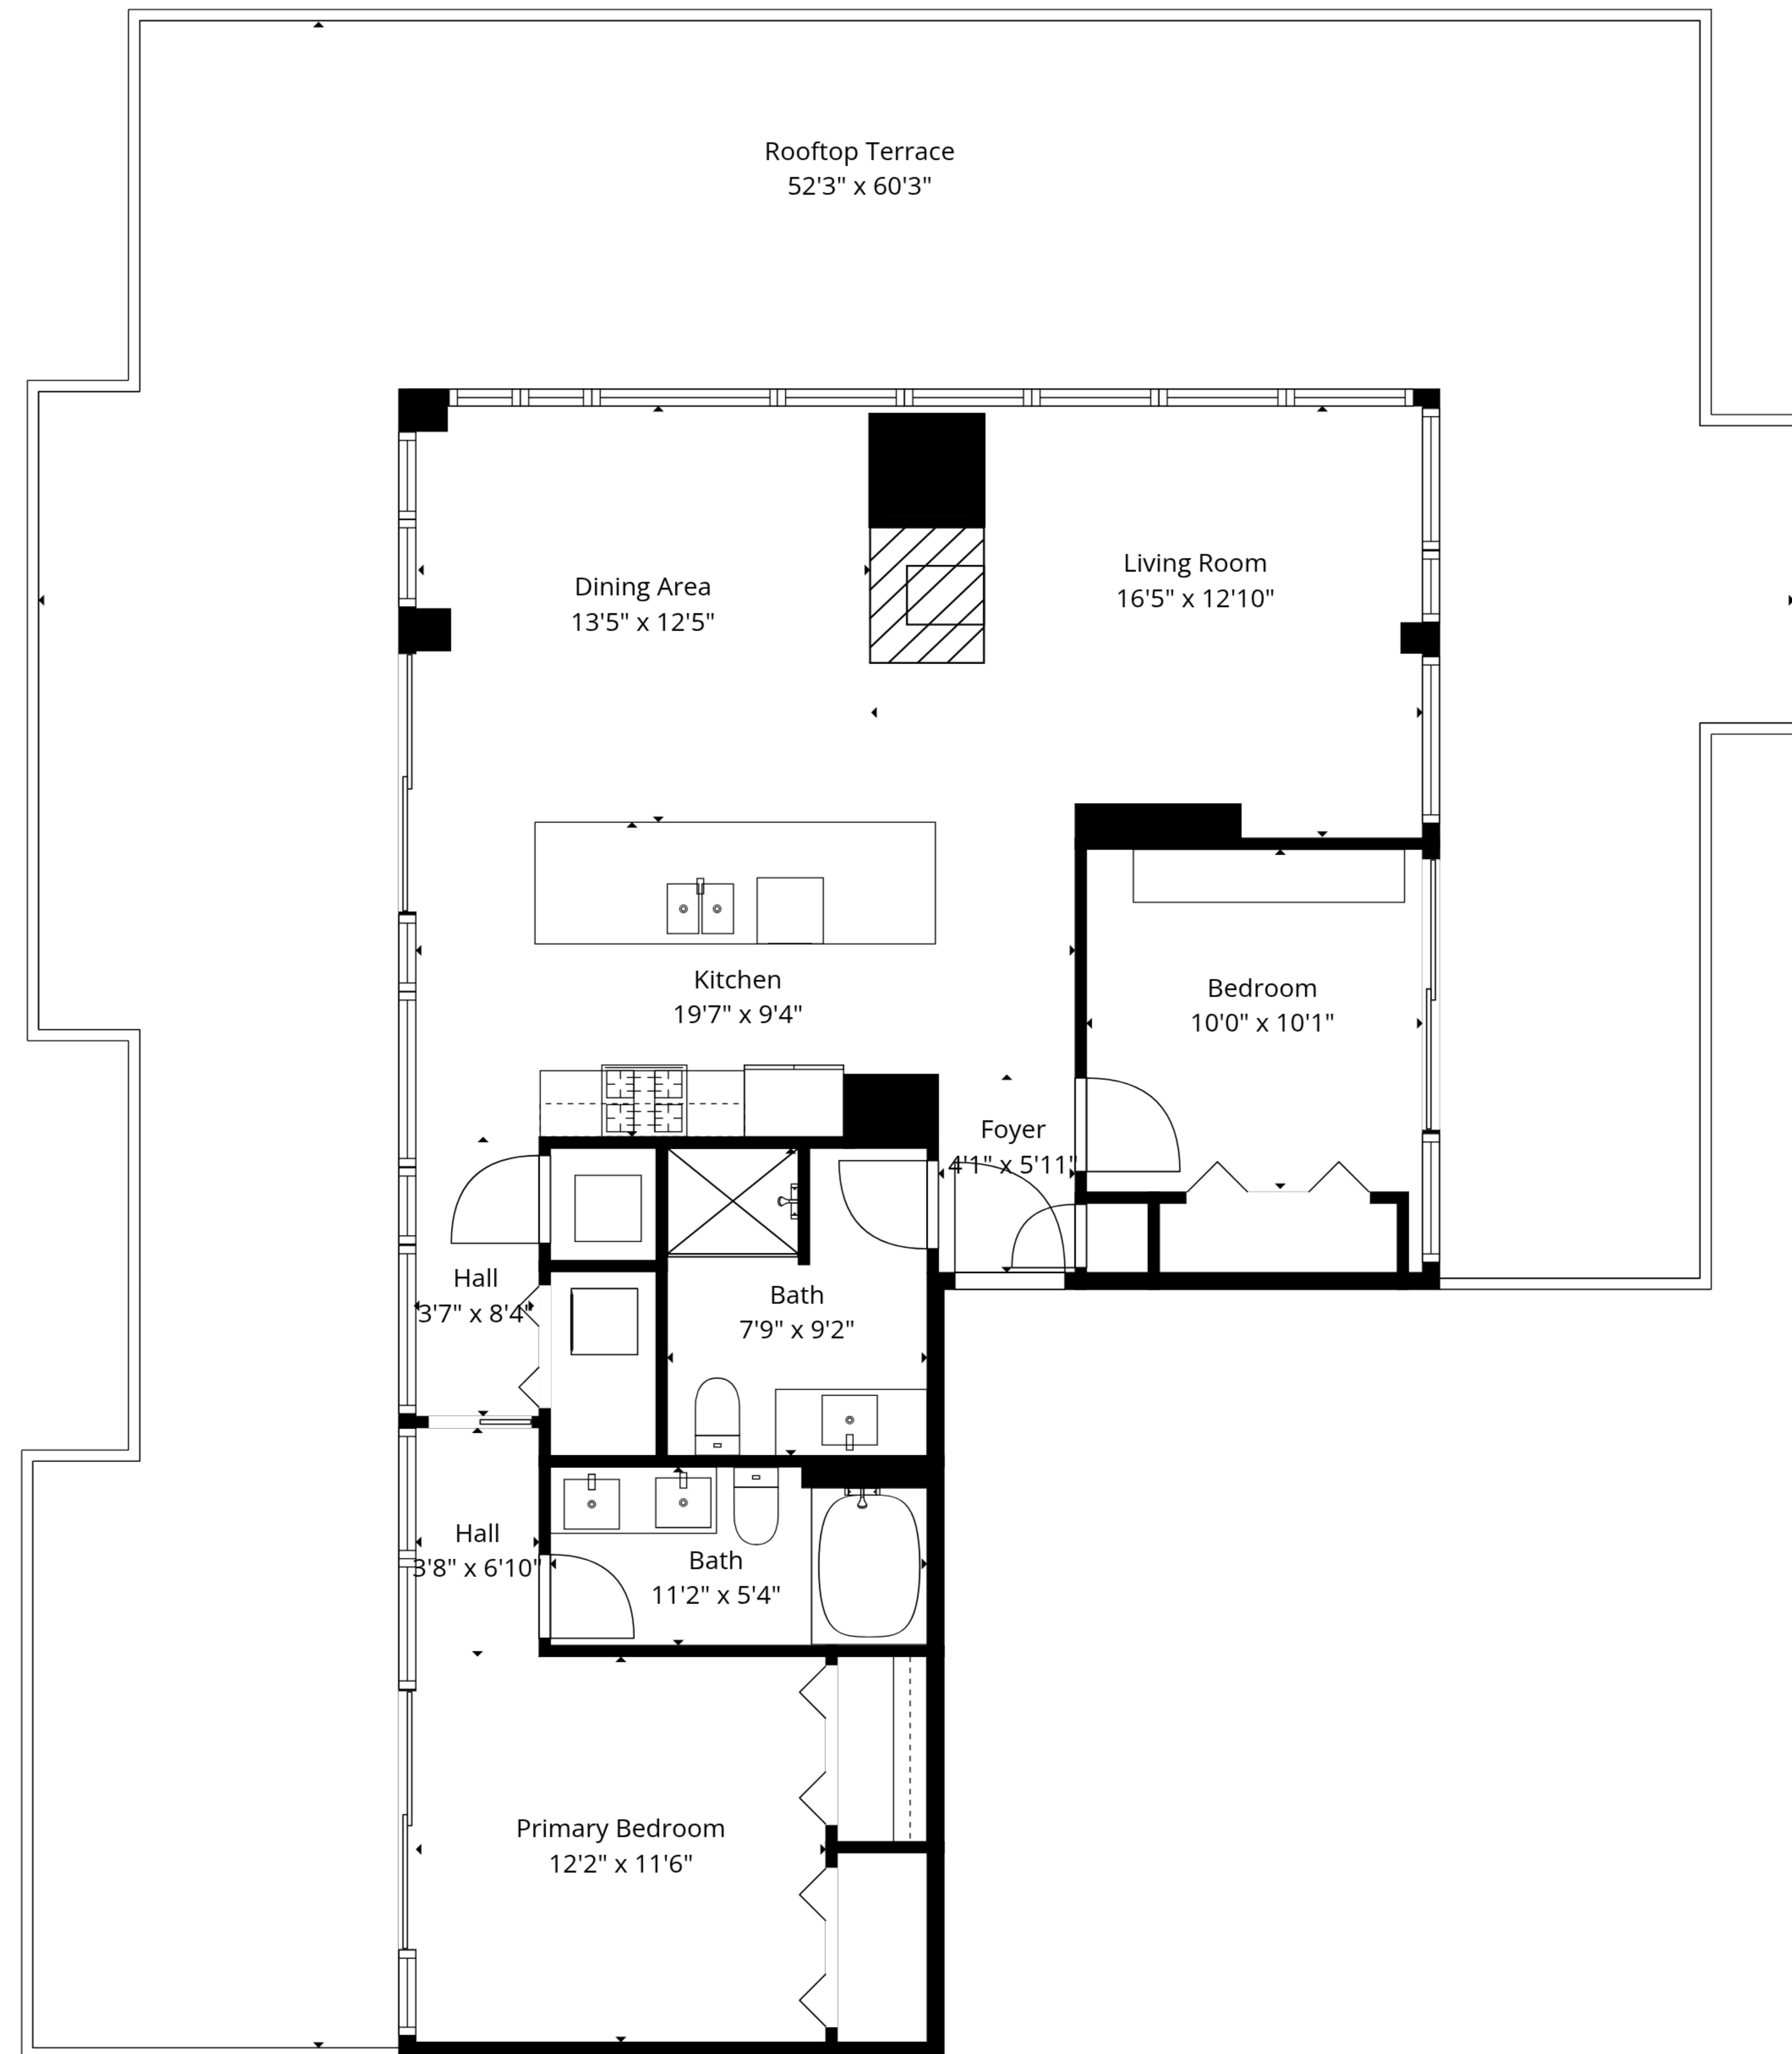

Total: 1120 sq. ft
 1st Floor: 1120 sq. ft
 Excluded Areas: Rooftop Terrace: 1232 sq. Ft, Walls: 80 sq. ft

Total: 1120 sq. ft
 1st Floor: 1120 sq. ft
 Excluded Areas: Rooftop Terrace: 1232 sq. Ft, Walls: 80 sq. ft