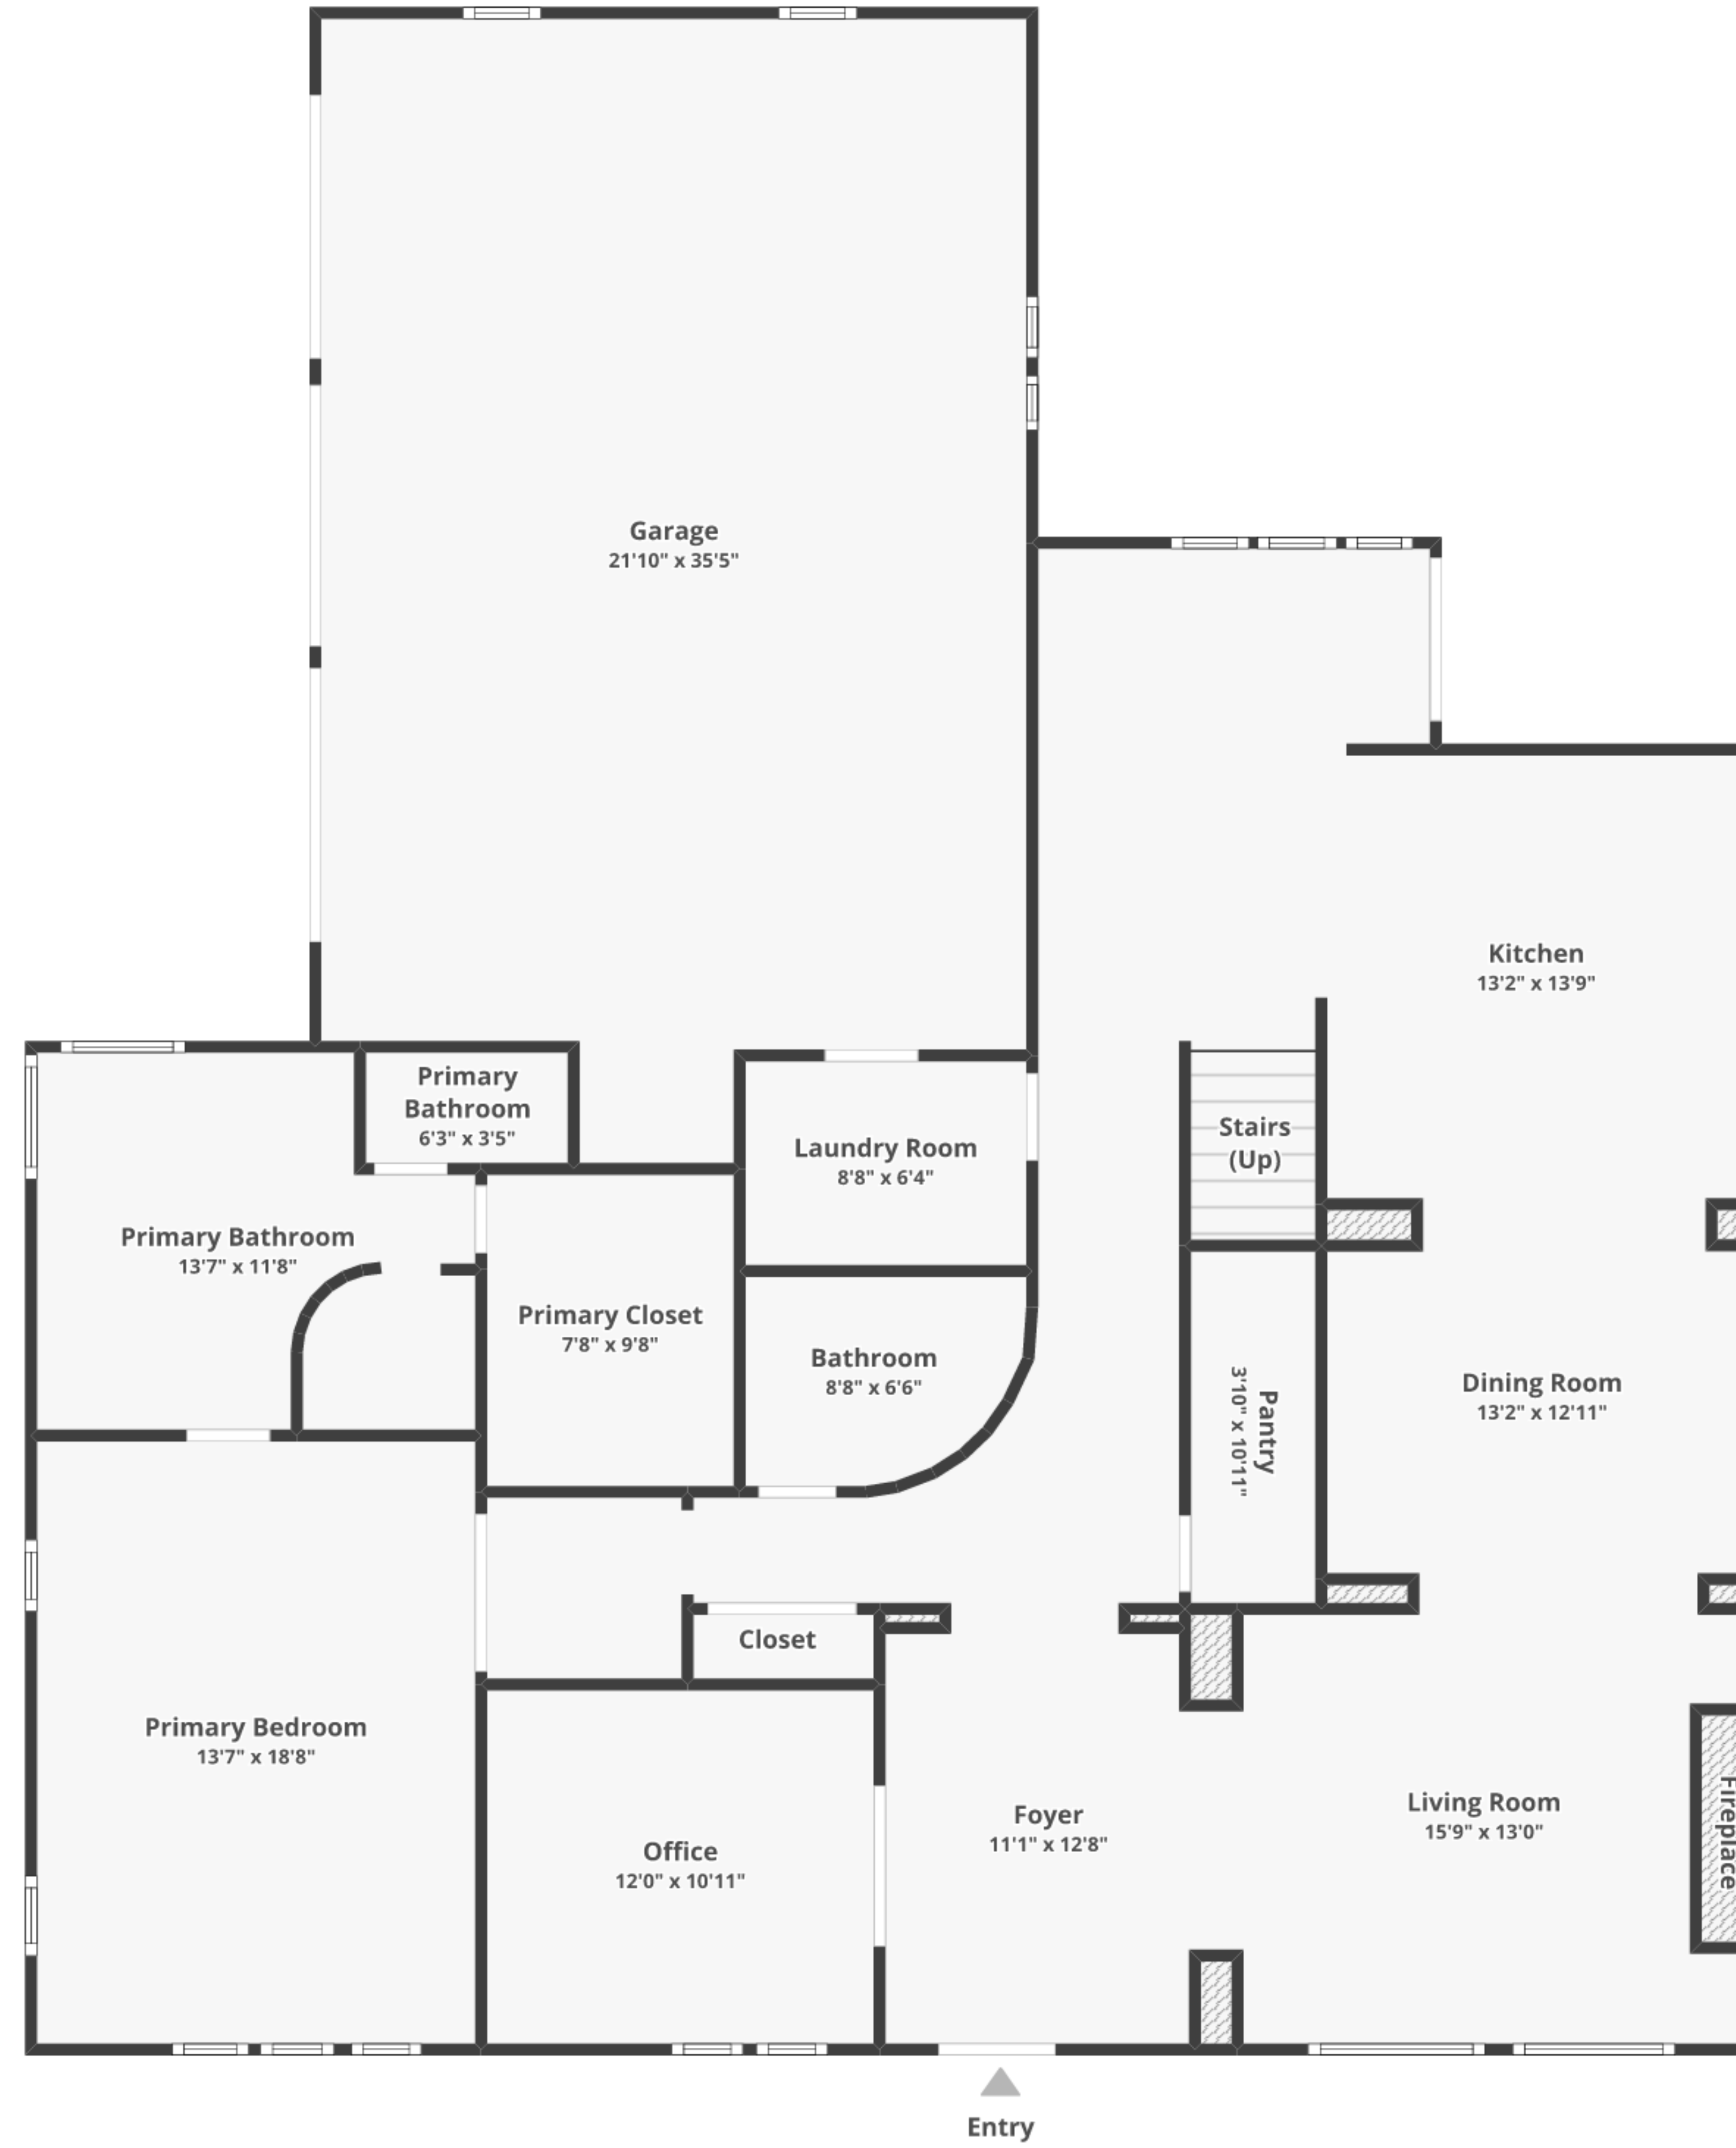

Total finished area: ~3,694.33 sq. ft.

Total unfinished area: ~47.05 sq. ft.

## Floor 1

Finished area: ~1,780.1 sq. ft.

Unfinished area: ~22.49 sq. ft.