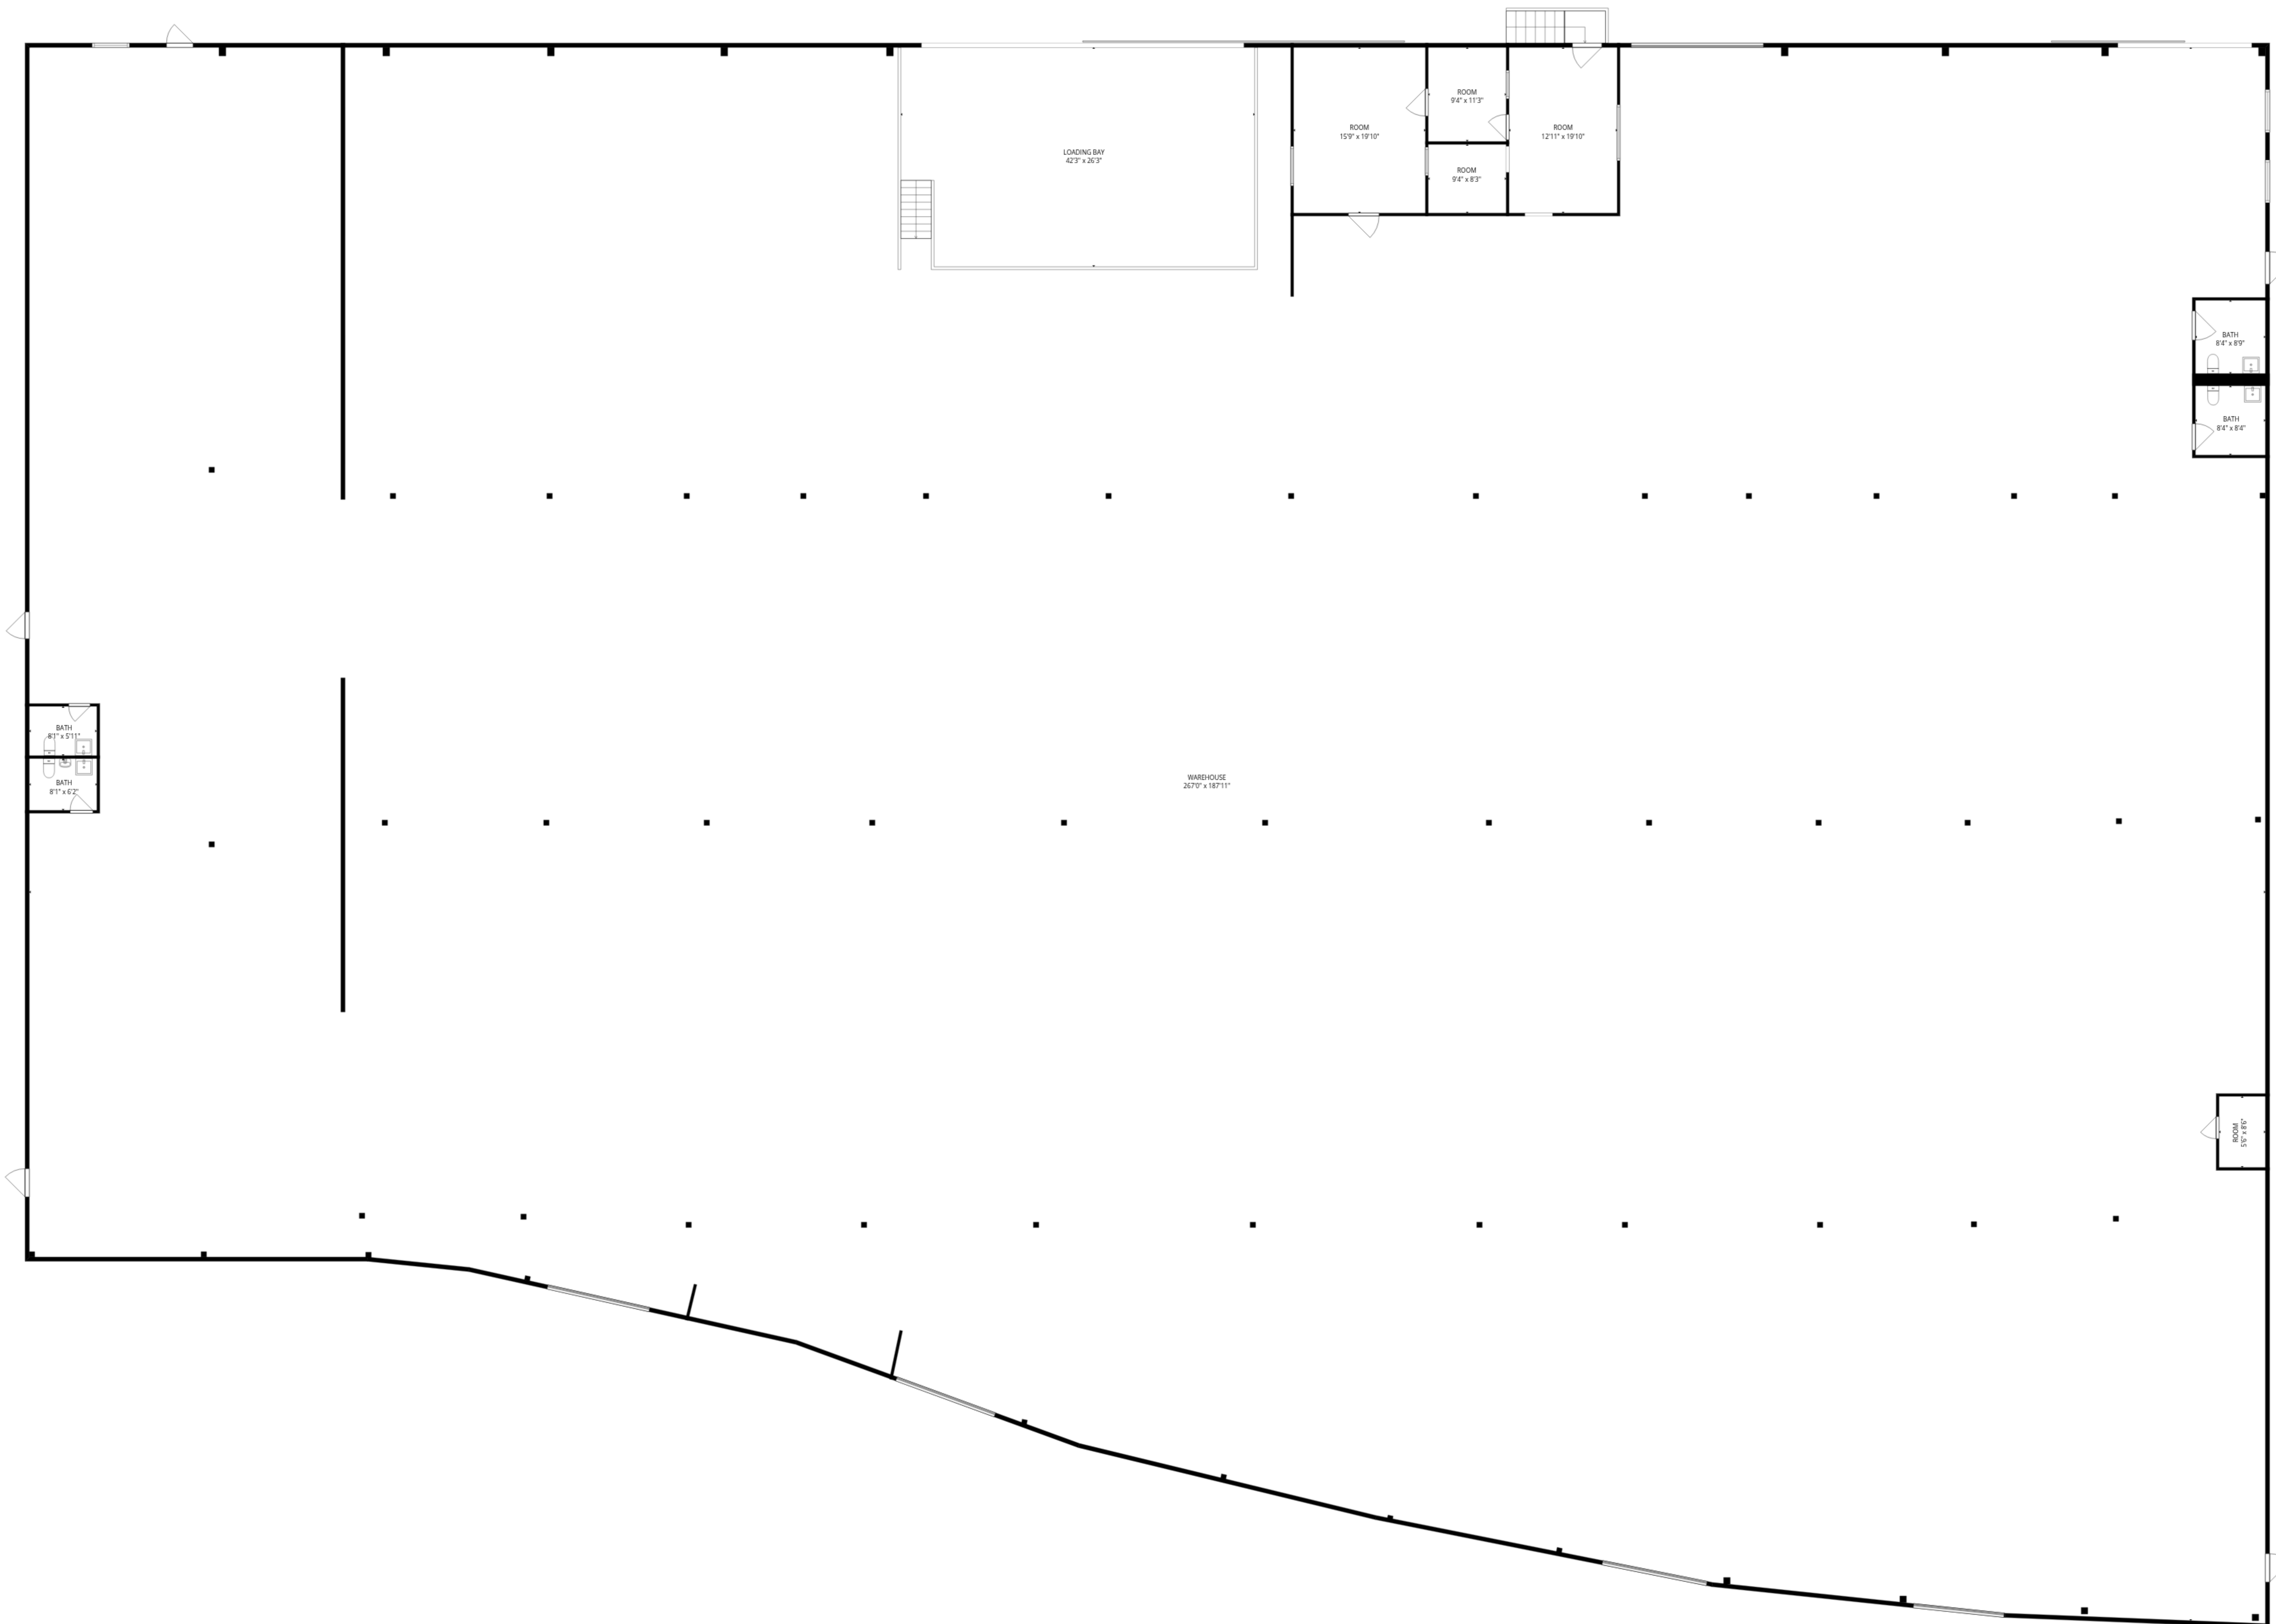

TOTAL: 43642 sq. ft
 1st floor: 43642 sq. ft
 EXCLUDED AREAS: ROOM: 550 sq. ft, HALF BATH: 255 sq. ft, WALLS: 436 sq. ft

Sizes and Dimensions are Approximate

TOTAL: 43642 sq. ft
 1st floor: 43642 sq. ft
 EXCLUDED AREAS: ROOM: 550 sq. ft, HALF BATH: 255 sq. ft, WALLS: 436 sq. ft

Sizes and Dimensions are Approximate