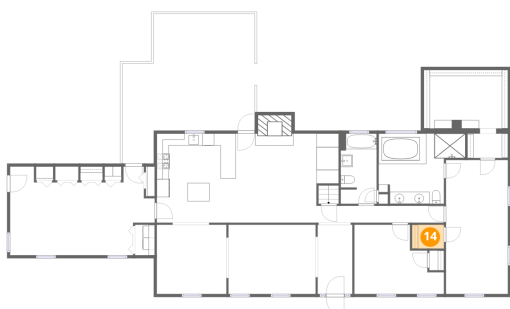

14 Floor 2 - W.I.C.

Dimensions: 5'4" x 3'11"
Area: 21 sq. ft
Counted as living area: Yes

Heated: Yes
Finished: Yes
Enclosed: Yes
Contiguous: Yes
Permitted: Yes
Wet space: No
Addition: No
Conversion: No