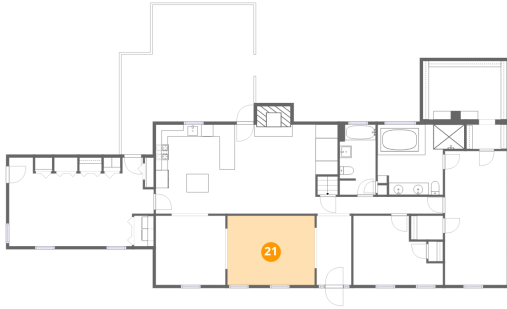

20 Floor 2 - Bonus Room

Dimensions: 24'1" x 14'9"
Area: 354 sq. ft
Counted as living area: Yes

Heated: Yes
Finished: Yes
Enclosed: Yes
Contiguous: Yes
Permitted: Yes
Wet space: No
Addition: No
Conversion: No

Home data report

209 Big Maple Drive, Forest, Bedford County, Virginia, United States, 24551

21 Floor 2 - Living Room

Dimensions: 14'6" x 11'6"
Area: 167 sq. ft
Counted as living area: Yes

Heated: Yes
Finished: Yes
Enclosed: Yes
Contiguous: Yes
Permitted: Yes
Wet space: No
Addition: No
Conversion: No