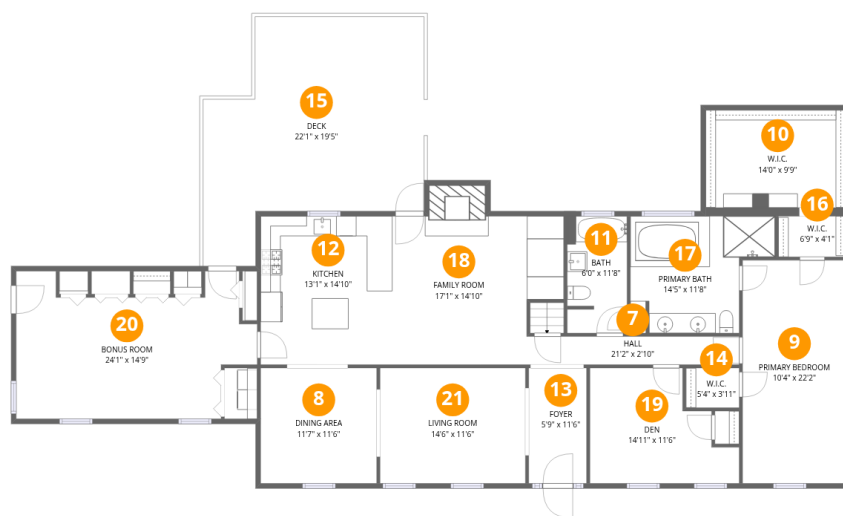

Property summary

Home data report

209 Big Maple Drive, Forest, Bedford County, Virginia, United States, 24551

Room dimensions

Floor 1 Below grade

Total:811sqft

Excluded: 665sqft

#		Dimensions	sqft	Counted as living area
1	Recreation Room	18'1" x 23'2"	419 sq. ft	Yes
2	Bedroom	15'0" x 11'1"	167 sq. ft	Yes
3	Hall	4'6" x 5'0"	23 sq. ft	Yes
4	Basement	25'9" x 25'10"	665 sq. ft	No
5	Bedroom	12'6" x 14'5"	179 sq. ft	Yes
6	Bath	7'3" x 7'2"	51 sq. ft	Yes

209 Big Maple Drive, Forest, Bedford County, Virginia, United States, 24551

Room dimensions

Floor 2

Total:2064sqft Excluded: 433sqft

#		Dimensions	sqft	Counted as living area
7	Hall	21'2" x 2'10"	59 sq. ft	Yes
8	Dining Area	11'7" x 11'6"	133 sq. ft	Yes
9	Primary Bedroom	10'4" x 22'2"	229 sq. ft	Yes
10	W.I.C.	14'0" x 9'9"	136 sq. ft	Yes
11	Bath	6'0" x 11'8"	70 sq. ft	Yes
12	Kitchen	13'1" x 14'10"	194 sq. ft	Yes
13	Foyer	5'9" x 11'6"	66 sq. ft	Yes
14	W.I.C.	5'4" x 3'11"	21 sq. ft	Yes
15	Deck	22'1" x 19'5"	427 sq. ft	No
16	W.I.C.	6'9" x 4'1"	27 sq. ft	Yes
17	Primary Bath	14'5" x 11'8"	168 sq. ft	Yes

Home data report

209 Big Maple Drive, Forest, Bedford County, Virginia, United States, 24551

#		Dimensions	sqft	Counted as living area
18	Family Room	17'1" x 14'10"	253 sq. ft	Yes
19	Den	14'11" x 11'6"	171 sq. ft	Yes
20	Bonus Room	24'1" x 14'9"	354 sq. ft	Yes
21	Living Room	14'6" x 11'6"	167 sq. ft	Yes

Home data report

209 Big Maple Drive, Forest, Bedford County, Virginia, United States, 24551

21 Floor 2 - Living Room

Dimensions: 14'6" x 11'6"
Area: 167 sq. ft
Counted as living area: Yes

Heated: Yes
Finished: Yes
Enclosed: Yes
Contiguous: Yes
Permitted: Yes
Wet space: No
Addition: No
Conversion: No