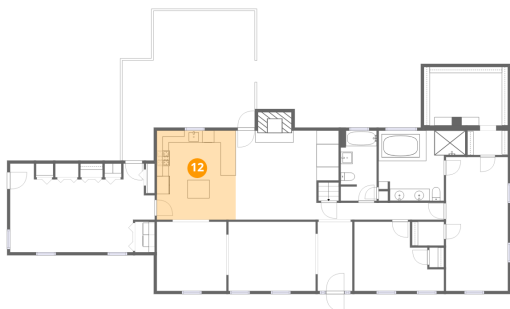

12 Floor 2 - Kitchen

Dimensions: 13'1" x 14'10"
Area: 194 sq. ft
Counted as living area: Yes

Heated: Yes
Finished: Yes
Enclosed: Yes
Contiguous: Yes
Permitted: Yes
Wet space: No
Addition: No
Conversion: No