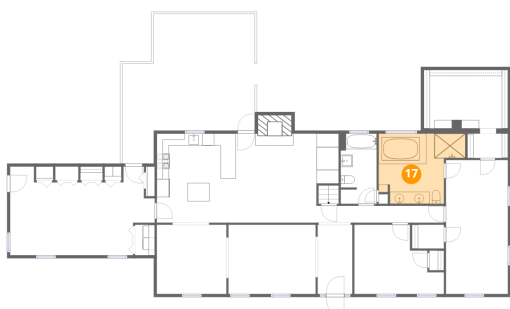

17 Floor 2 - Primary Bath

Dimensions: 14'5" x 11'8"
Area: 168 sq. ft
Counted as living area: Yes

Heated: Yes
Finished: Yes
Enclosed: Yes
Contiguous: Yes
Permitted: Yes
Wet space: Yes
Addition: No
Conversion: No