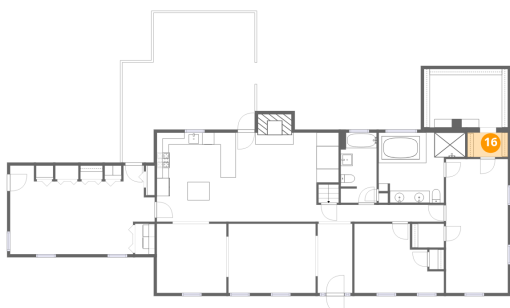

16 Floor 2 - W.I.C.

Dimensions: 6'9" x 4'1"
Area: 27 sq. ft
Counted as living area: Yes

Heated: Yes
Finished: Yes
Enclosed: Yes
Contiguous: Yes
Permitted: Yes
Wet space: No
Addition: No
Conversion: No