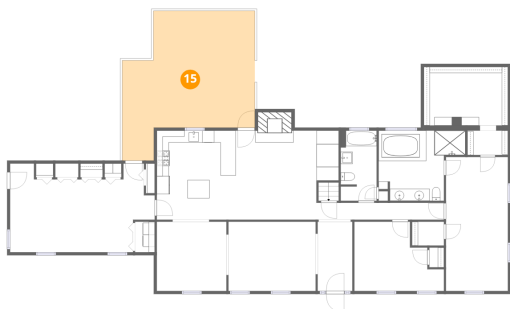

Heated: Yes
Finished: Yes
Enclosed: Yes
Contiguous: Yes
Permitted: Yes
Wet space: No
Addition: No
Conversion: No

13 Floor 2 - Foyer

Dimensions: 5'9" x 11'6"
Area: 66 sq. ft
Counted as living area: Yes

Heated: Yes
Finished: Yes
Enclosed: Yes
Contiguous: Yes
Permitted: Yes
Wet space: No
Addition: No
Conversion: No

14 Floor 2 - W.I.C.

Dimensions: 5'4" x 3'11"
Area: 21 sq. ft
Counted as living area: Yes

Heated: Yes
Finished: Yes
Enclosed: Yes
Contiguous: Yes
Permitted: Yes
Wet space: No
Addition: No
Conversion: No

15 Floor 2 - Deck