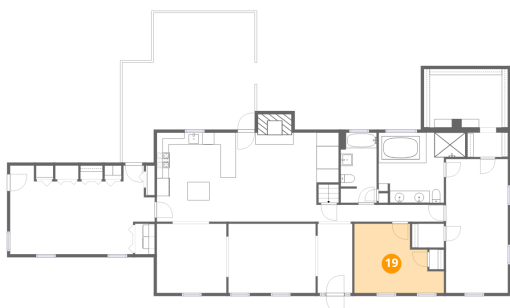

19 Floor 2 - Den

Dimensions: 14'11" x 11'6"
Area: 171 sq. ft
Counted as living area: Yes

Heated: Yes
Finished: Yes
Enclosed: Yes
Contiguous: Yes
Permitted: Yes
Wet space: No
Addition: No
Conversion: No