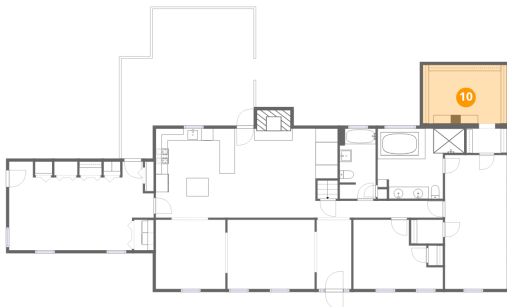

10 Floor 2 - W.I.C.

Dimensions: 14'0" x 9'9"
Area: 136 sq. ft
Counted as living area: Yes

Heated: Yes
Finished: Yes
Enclosed: Yes
Contiguous: Yes
Permitted: Yes
Wet space: No
Addition: No
Conversion: No