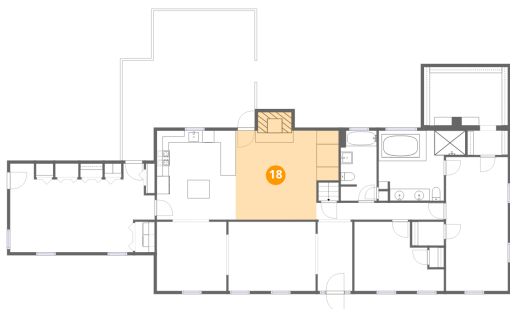

Heated: Yes
Finished: Yes
Enclosed: Yes
Contiguous: Yes
Permitted: Yes
Wet space: No
Addition: No
Conversion: No

17 Floor 2 - Primary Bath

Dimensions: 14'5" x 11'8"
Area: 168 sq. ft
Counted as living area: Yes

Heated: Yes
Finished: Yes
Enclosed: Yes
Contiguous: Yes
Permitted: Yes
Wet space: Yes
Addition: No
Conversion: No

18 Floor 2 - Family Room

Dimensions: 17'1" x 14'10"
Area: 253 sq. ft
Counted as living area: Yes