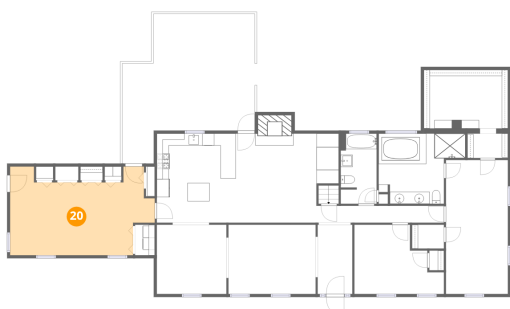

20 Floor 2 - Bonus Room

Dimensions: 24'1" x 14'9"
Area: 354 sq. ft
Counted as living area: Yes

Heated: Yes
Finished: Yes
Enclosed: Yes
Contiguous: Yes
Permitted: Yes
Wet space: No
Addition: No
Conversion: No