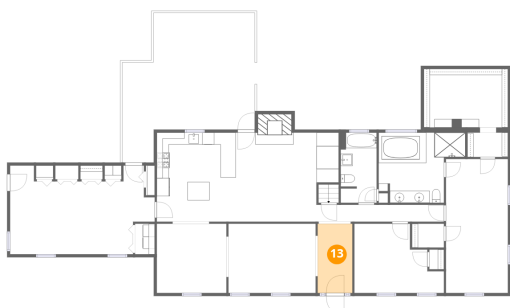

Heated: Yes
Finished: Yes
Enclosed: Yes
Contiguous: Yes
Permitted: Yes
Wet space: Yes
Addition: No
Conversion: No

12 Floor 2 - Kitchen

Dimensions: 13'1" x 14'10"
Area: 194 sq. ft
Counted as living area: Yes

Heated: Yes
Finished: Yes
Enclosed: Yes
Contiguous: Yes
Permitted: Yes
Wet space: No
Addition: No
Conversion: No

13 Floor 2 - Foyer

Dimensions: 5'9" x 11'6"
Area: 66 sq. ft
Counted as living area: Yes

Heated: Yes
Finished: Yes
Enclosed: Yes
Contiguous: Yes
Permitted: Yes
Wet space: No
Addition: No
Conversion: No