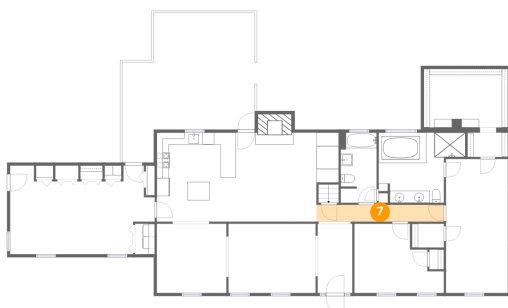

7 Floor 2 - Hall

Dimensions: 21'2" x 2'10"
Area: 59 sq. ft
Counted as living area: Yes

Heated: Yes
Finished: Yes
Enclosed: Yes
Contiguous: Yes
Permitted: Yes
Wet space: No
Addition: No
Conversion: No