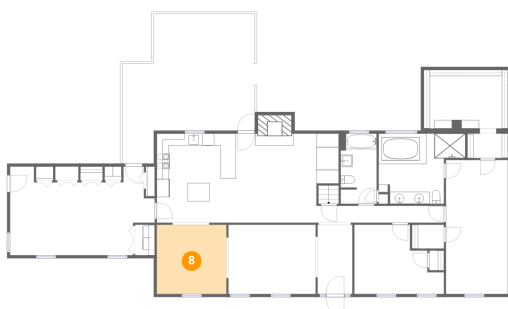

Dimensions: 21'2" x 2'10"
Area: 59 sq. ft
Counted as living area: Yes

Heated: Yes
Finished: Yes
Enclosed: Yes
Contiguous: Yes
Permitted: Yes
Wet space: No
Addition: No
Conversion: No

8 Floor 2 - Dining Area