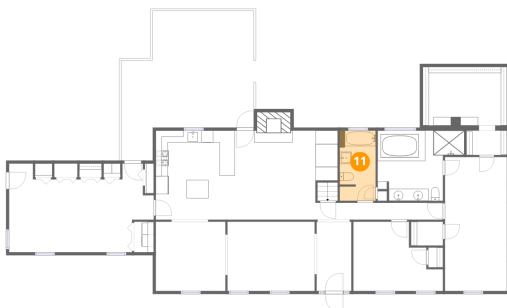

11 Floor 2 - Bath

Dimensions: 6'0" x 11'8"
Area: 70 sq. ft
Counted as living area: Yes

Heated: Yes
Finished: Yes
Enclosed: Yes
Contiguous: Yes
Permitted: Yes
Wet space: Yes
Addition: No
Conversion: No