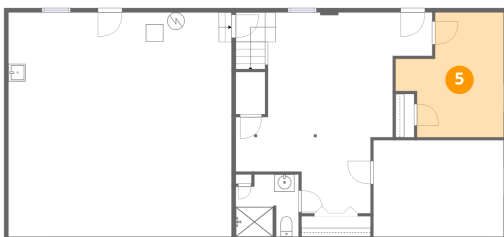

5 Floor 1 - Bedroom

Dimensions: 12'6" x 14'5"
Area: 179 sq. ft
Counted as living area: Yes

Heated: Yes
Finished: Yes
Enclosed: Yes
Contiguous: Yes
Permitted: Yes
Wet space: No
Addition: No
Conversion: No