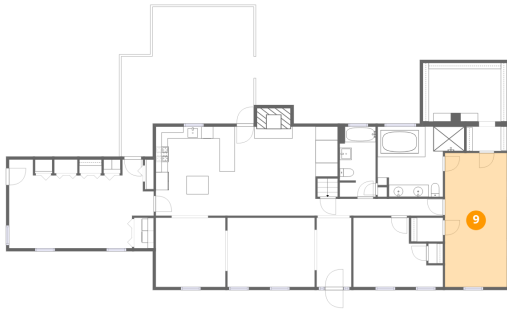

9 Floor 2 - Primary Bedroom

Dimensions: 10'4" x 22'2"
Area: 229 sq. ft
Counted as living area: Yes

Heated: Yes
Finished: Yes
Enclosed: Yes
Contiguous: Yes
Permitted: Yes
Wet space: No
Addition: No
Conversion: No