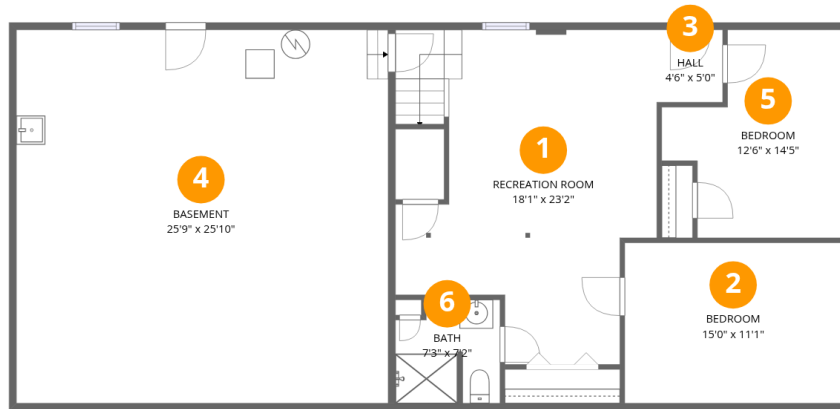

Home data report

209 Big Maple Drive, Forest, Bedford County, Virginia, United States, 24551

Total Area: 2875 sq. ft

Basement: 811 sq. ft, 1st Floor: 2064 sq. ft

Excluded: Basement 665 sq. ft, Deck 413 sq. ft, Fireplace 20 sq. ft, Walls: 203 sq. ft

Property summary

Home data report

209 Big Maple Drive, Forest, Bedford County, Virginia, United States, 24551

Room dimensions

Floor 1 Below grade

Total:811sqft

Excluded: 665sqft

#		Dimensions	sqft	Counted as living area
1	Recreation Room	18'1" x 23'2"	419 sq. ft	Yes
2	Bedroom	15'0" x 11'1"	167 sq. ft	Yes
3	Hall	4'6" x 5'0"	23 sq. ft	Yes
4	Basement	25'9" x 25'10"	665 sq. ft	No
5	Bedroom	12'6" x 14'5"	179 sq. ft	Yes
6	Bath	7'3" x 7'2"	51 sq. ft	Yes

209 Big Maple Drive, Forest, Bedford County, Virginia, United States, 24551

Room dimensions

Floor 2

Total:2064sqft Excluded: 433sqft

#		Dimensions	sqft	Counted as living area
7	Hall	21'2" x 2'10"	59 sq. ft	Yes
8	Dining Area	11'7" x 11'6"	133 sq. ft	Yes
9	Primary Bedroom	10'4" x 22'2"	229 sq. ft	Yes
10	W.I.C.	14'0" x 9'9"	136 sq. ft	Yes
11	Bath	6'0" x 11'8"	70 sq. ft	Yes
12	Kitchen	13'1" x 14'10"	194 sq. ft	Yes
13	Foyer	5'9" x 11'6"	66 sq. ft	Yes
14	W.I.C.	5'4" x 3'11"	21 sq. ft	Yes
15	Deck	22'1" x 19'5"	427 sq. ft	No
16	W.I.C.	6'9" x 4'1"	27 sq. ft	Yes
17	Primary Bath	14'5" x 11'8"	168 sq. ft	Yes

Home data report

209 Big Maple Drive, Forest, Bedford County, Virginia, United States, 24551

21 Floor 2 - Living Room

Dimensions: 14'6" x 11'6"
Area: 167 sq. ft
Counted as living area: Yes

Heated: Yes
Finished: Yes
Enclosed: Yes
Contiguous: Yes
Permitted: Yes
Wet space: No
Addition: No
Conversion: No