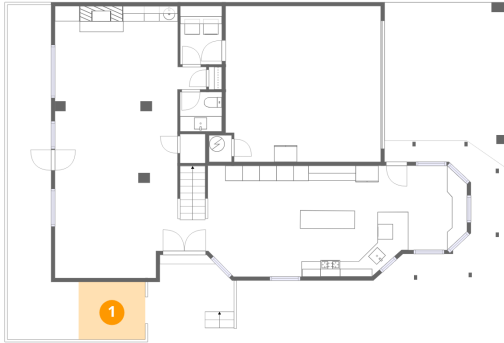

3288 Lakenheath Place, Bryan Place, Dallas, Dallas County, Texas, United States, 75204

1 Floor 1 - Patio

Dimensions: 8'9" x 7'6"
Area: 66 sq. ft
Counted as living area: No

Heated: No
Finished: No
Enclosed: No
Contiguous: Yes
Permitted: Yes
Wet space: No
Addition: No
Conversion: No