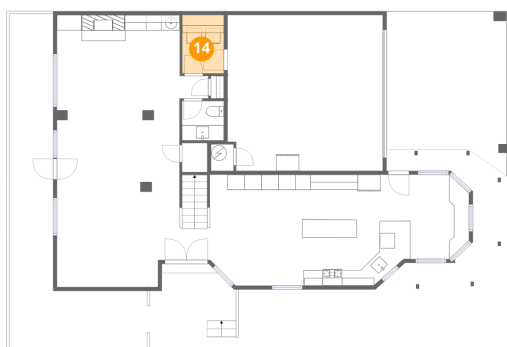

14 Floor 1 - Laundry

Dimensions: 5'5" x 7'8"
Area: 42 sq. ft
Counted as living area: Yes

Heated: Yes
Finished: Yes
Enclosed: Yes
Contiguous: Yes
Permitted: Yes
Wet space: No
Addition: No
Conversion: No