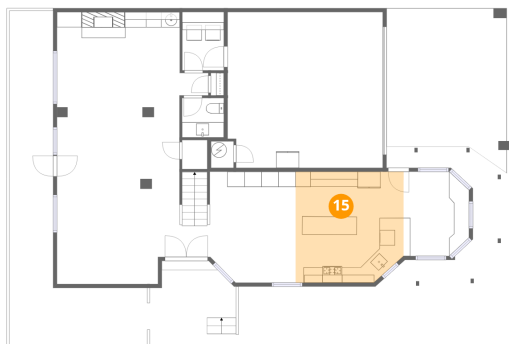

3288 Lakenheath Place, Bryan Place, Dallas, Dallas County, Texas, United States, 75204

**15** Floor 1 - Kitchen

Dimensions: 14'2" x 14'6"  
Area: 199 sq. ft  
Counted as living area: Yes

Heated: Yes  
Finished: Yes  
Enclosed: Yes  
Contiguous: Yes  
Permitted: Yes  
Wet space: No  
Addition: No  
Conversion: No