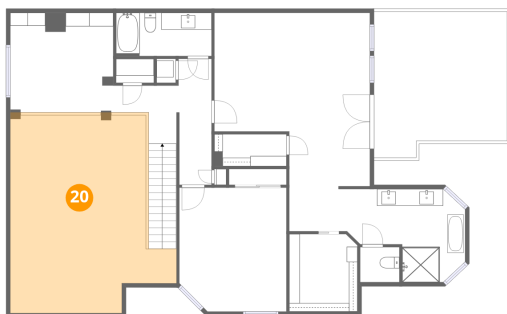

20 Floor 2 - Open To Below

Dimensions: 19'9" x 23'5"
Area: 394 sq. ft
Counted as living area: No

Heated: No
Finished: No
Enclosed: No
Contiguous: Yes
Permitted: No
Wet space: No
Addition: No
Conversion: No