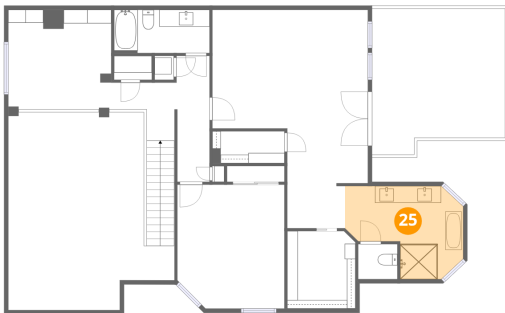

25 Floor 2 - Primary Bath

Dimensions: 14'0" x 11'1"
Area: 118 sq. ft
Counted as living area: Yes

Heated: Yes
Finished: Yes
Enclosed: Yes
Contiguous: Yes
Permitted: Yes
Wet space: Yes
Addition: No
Conversion: No