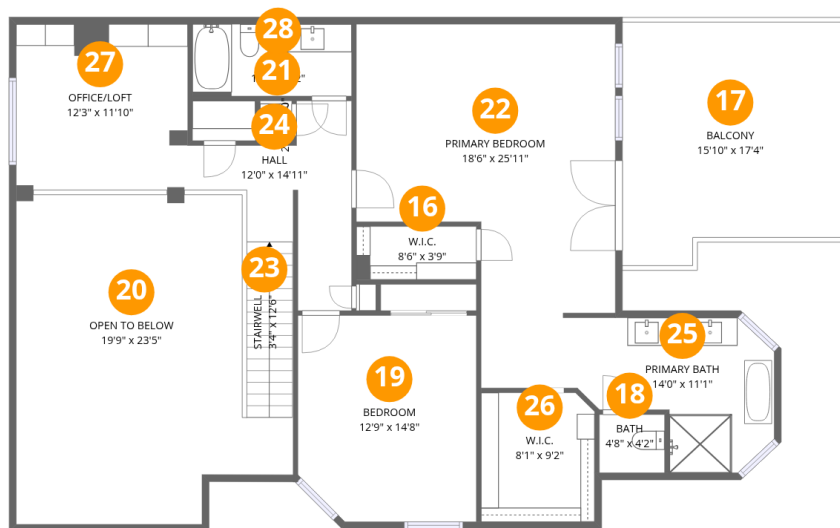

3288 Lakenheath Place, Bryan Place, Dallas, Dallas County, Texas, United States, 75204

Room dimensions

Floor 2

Total: 1160sqft Excluded: 693sqft

#		Dimensions	sqft	Counted as living area
16	W.I.C.	8'6" x 3'9"	32 sq. ft	Yes
17	Balcony	15'10" x 17'4"	252 sq. ft	No
18	Bath	4'8" x 4'2"	19 sq. ft	Yes
19	Bedroom	12'9" x 14'8"	181 sq. ft	Yes
20	Open To Below	19'9" x 23'5"	394 sq. ft	No
21	Utility	2'3" x 2'10"	6 sq. ft	No
22	Primary Bedroom	18'6" x 25'11"	358 sq. ft	Yes
23	Stairwell	3'4" x 12'6"	41 sq. ft	No
24	Hall	12'0" x 14'11"	96 sq. ft	No
25	Primary Bath	14'0" x 11'1"	118 sq. ft	Yes
26	W.I.C.	8'1" x 9'2"	73 sq. ft	Yes