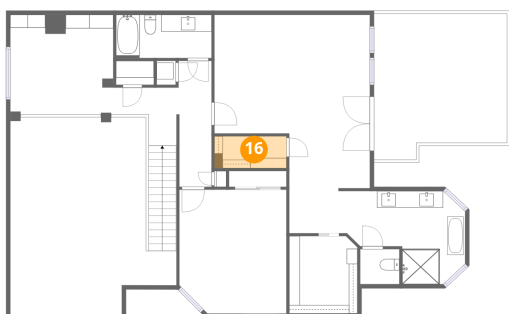

16 Floor 2 - W.I.C.

Dimensions: 8'6" x 3'9"
Area: 32 sq. ft
Counted as living area: Yes

Heated: Yes
Finished: Yes
Enclosed: Yes
Contiguous: Yes
Permitted: Yes
Wet space: No
Addition: No
Conversion: No