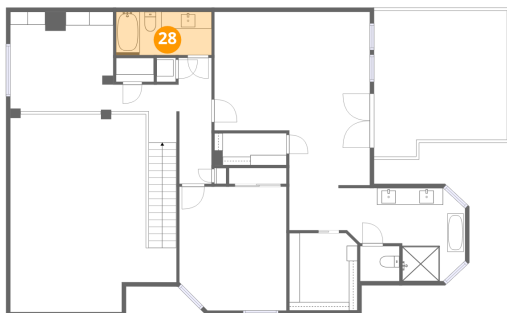

28 Floor 2 - Bath

Dimensions: 11'4" x 5'2"
Area: 58 sq. ft
Counted as living area: Yes

Heated: Yes
Finished: Yes
Enclosed: Yes
Contiguous: Yes
Permitted: Yes
Wet space: Yes
Addition: No
Conversion: No