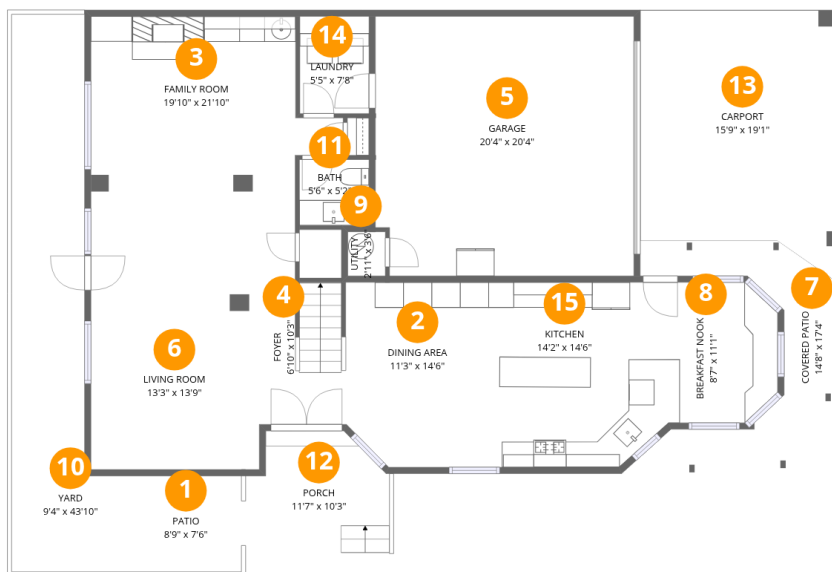

Home data report

3288 Lakenheath Place, Bryan Place, Dallas, Dallas County, Texas, United States, 75204

**Total Area: 2324 sq. ft**

1st Floor: 1164 sq. ft, 2nd Floor: 1160 sq. ft

Excluded: Covered patio 133 sq. ft, Patio 66 sq. ft, Porch 118 sq. ft, Carport 294 sq. ft, Garage 422 sq. ft, Balcony 252 sq. ft, Stairwell 41 sq. ft, Open to below 394 sq. ft, Utility 6 sq. ft, Walls: 206 sq. ft

## Property summary

Home data report

**3288 Lakenheath Place, Bryan Place, Dallas, Dallas County,  
Texas, United States, 75204**

 **1**  
Half baths

 **1**  
Garages

Home data report

3288 Lakenheath Place, Bryan Place, Dallas, Dallas County, Texas, United States, 75204

## Room dimensions

Floor 1

Total:1164sqft Excluded: 1033sqft

#		Dimensions	sqft	Counted as living area
1	Patio	8'9" x 7'6"	66 sq. ft	No
2	Dining Area	11'3" x 14'6"	158 sq. ft	Yes
3	Family Room	19'10" x 21'10"	362 sq. ft	Yes
4	Foyer	6'10" x 10'3"	70 sq. ft	Yes
5	Garage	20'4" x 20'4"	411 sq. ft	No
6	Living Room	13'3" x 13'9"	183 sq. ft	Yes
7	Covered Patio	14'8" x 17'4"	133 sq. ft	No
8	Breakfast Nook	8'7" x 11'1"	89 sq. ft	Yes
9	Utility	2'11" x 3'6"	10 sq. ft	Yes
10	Yard	9'4" x 43'10"	279 sq. ft	No
11	Bath	5'6" x 5'2"	28 sq. ft	Yes

Home data report

**3288 Lakenheath Place, Bryan Place, Dallas, Dallas County, Texas, United States, 75204**

#		Dimensions	sqft	Counted as living area
12	Porch	11'7" x 10'3"	118 sq. ft	No
13	Carport	15'9" x 19'1"	294 sq. ft	No
14	Laundry	5'5" x 7'8"	42 sq. ft	Yes
15	Kitchen	14'2" x 14'6"	199 sq. ft	Yes