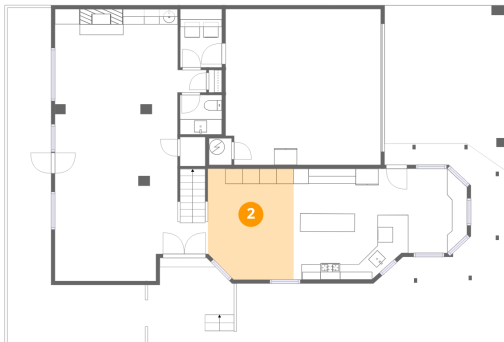

Home data report

**3288 Lakenheath Place, Bryan Place, Dallas, Dallas County,  
Texas, United States, 75204**

#		Dimensions	sqft	Counted as living area
27	Office/Loft	12'3" x 11'10"	145 sq. ft	Yes
28	Bath	11'4" x 5'2"	58 sq. ft	Yes

**3288 Lakenheath Place, Bryan Place, Dallas, Dallas County, Texas, United States, 75204**

**1 Floor 1 - Patio**

**Dimensions:** 8'9" x 7'6"  
**Area:** 66 sq. ft  
**Counted as living area:** No

**Heated:** No  
**Finished:** No  
**Enclosed:** No  
**Contiguous:** Yes  
**Permitted:** Yes  
**Wet space:** No  
**Addition:** No  
**Conversion:** No

**2 Floor 1 - Dining Area**

**Dimensions:** 11'3" x 14'6"  
**Area:** 158 sq. ft  
**Counted as living area:** Yes

**Heated:** Yes  
**Finished:** Yes  
**Enclosed:** Yes  
**Contiguous:** Yes  
**Permitted:** Yes  
**Wet space:** No  
**Addition:** No  
**Conversion:** No

3288 Lakenheath Place, Bryan Place, Dallas, Dallas County, Texas, United States, 75204

**3** Floor 1 - Family Room

Dimensions: 19'10" x 21'10"  
Area: 362 sq. ft  
Counted as living area: Yes

Heated: Yes  
Finished: Yes  
Enclosed: Yes  
Contiguous: Yes  
Permitted: Yes  
Wet space: No  
Addition: No  
Conversion: No