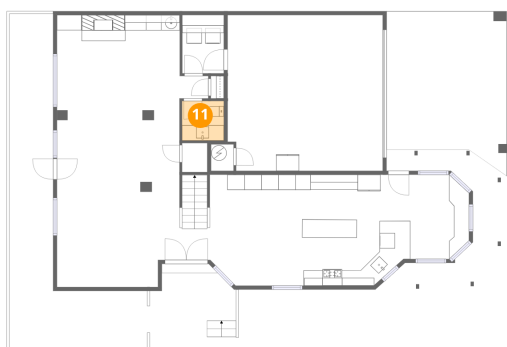

11 Floor 1 - Bath

Dimensions: 5'6" x 5'2"
Area: 28 sq. ft
Counted as living area: Yes

Heated: Yes
Finished: Yes
Enclosed: Yes
Contiguous: Yes
Permitted: Yes
Wet space: Yes
Addition: No
Conversion: No