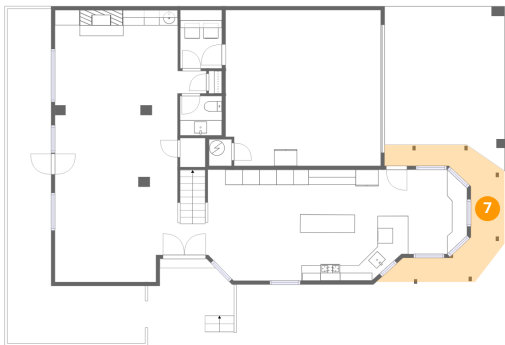

7 Floor 1 - Covered Patio

Dimensions: 14'8" x 17'4"
Area: 133 sq. ft
Counted as living area: No

Heated: No
Finished: No
Enclosed: No
Contiguous: Yes
Permitted: Yes
Wet space: No
Addition: No
Conversion: No