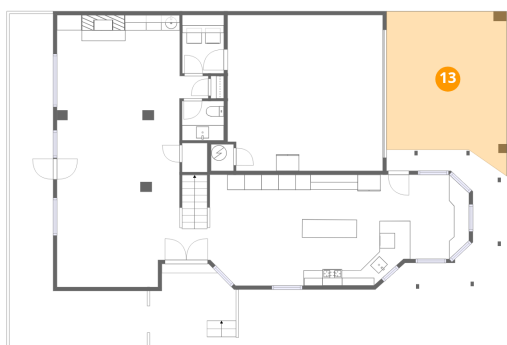

13 Floor 1 - Carport

Dimensions: 15'9" x 19'1"
Area: 294 sq. ft
Counted as living area: No

Heated: No
Finished: Yes
Enclosed: No
Contiguous: Yes
Permitted: Yes
Wet space: No
Addition: No
Conversion: No