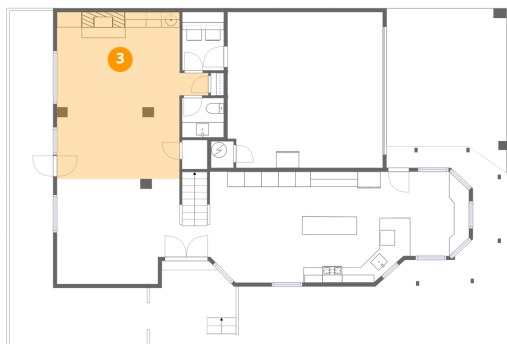

**2 Floor 1 - Dining Area**

**Dimensions:** 11'3" x 14'6"  
**Area:** 158 sq. ft  
**Counted as living area:** Yes

**Heated:** Yes  
**Finished:** Yes  
**Enclosed:** Yes  
**Contiguous:** Yes  
**Permitted:** Yes  
**Wet space:** No  
**Addition:** No  
**Conversion:** No

3288 Lakenheath Place, Bryan Place, Dallas, Dallas County, Texas, United States, 75204

**3** Floor 1 - Family Room

Dimensions: 19'10" x 21'10"  
Area: 362 sq. ft  
Counted as living area: Yes

Heated: Yes  
Finished: Yes  
Enclosed: Yes  
Contiguous: Yes  
Permitted: Yes  
Wet space: No  
Addition: No  
Conversion: No