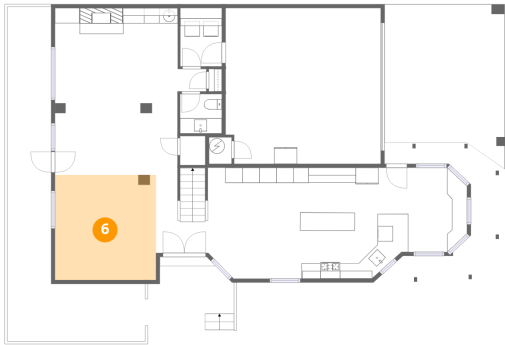

3288 Lakenheath Place, Bryan Place, Dallas, Dallas County, Texas, United States, 75204

6 Floor 1 - Living Room

Dimensions: 13'3" x 13'9"
Area: 183 sq. ft
Counted as living area: Yes

Heated: Yes
Finished: Yes
Enclosed: Yes
Contiguous: Yes
Permitted: Yes
Wet space: No
Addition: No
Conversion: No