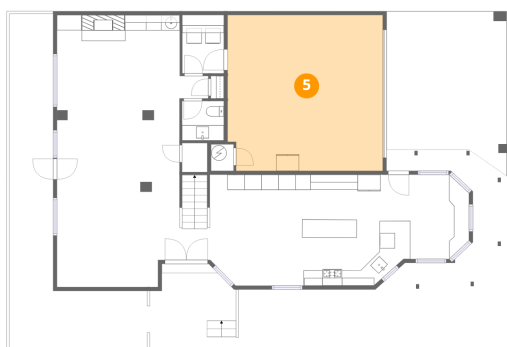

5 Floor 1 - Garage

Dimensions: 20'4" x 20'4"
Area: 411 sq. ft
Counted as living area: No

Heated: No
Finished: No
Enclosed: Yes
Contiguous: Yes
Permitted: Yes
Wet space: No
Addition: No
Conversion: No