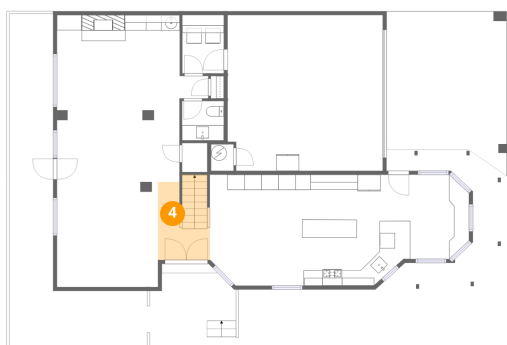

**2 Floor 1 - Dining Area**

**Dimensions:** 11'3" x 14'6"  
**Area:** 158 sq. ft  
**Counted as living area:** Yes

**Heated:** Yes  
**Finished:** Yes  
**Enclosed:** Yes  
**Contiguous:** Yes  
**Permitted:** Yes  
**Wet space:** No  
**Addition:** No  
**Conversion:** No

3288 Lakenheath Place, Bryan Place, Dallas, Dallas County, Texas, United States, 75204

**3** Floor 1 - Family Room

Dimensions: 19'10" x 21'10"  
Area: 362 sq. ft  
Counted as living area: Yes

Heated: Yes  
Finished: Yes  
Enclosed: Yes  
Contiguous: Yes  
Permitted: Yes  
Wet space: No  
Addition: No  
Conversion: No

**4** Floor 1 - Foyer

Dimensions: 6'10" x 10'3"  
Area: 70 sq. ft  
Counted as living area: Yes

Heated: Yes  
Finished: Yes  
Enclosed: Yes  
Contiguous: Yes  
Permitted: Yes  
Wet space: No  
Addition: No  
Conversion: No