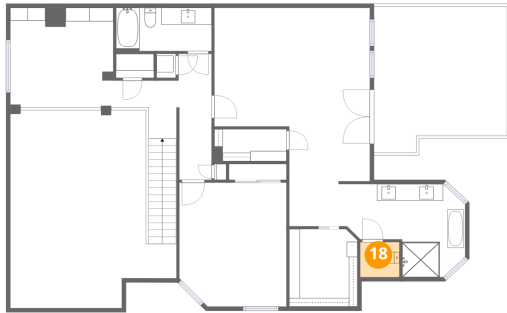

3288 Lakenheath Place, Bryan Place, Dallas, Dallas County, Texas, United States, 75204

**18** Floor 2 - Bath

Dimensions: 4'8" x 4'2"  
Area: 19 sq. ft  
Counted as living area: Yes

Heated: Yes  
Finished: Yes  
Enclosed: Yes  
Contiguous: Yes  
Permitted: Yes  
Wet space: Yes  
Addition: No  
Conversion: No