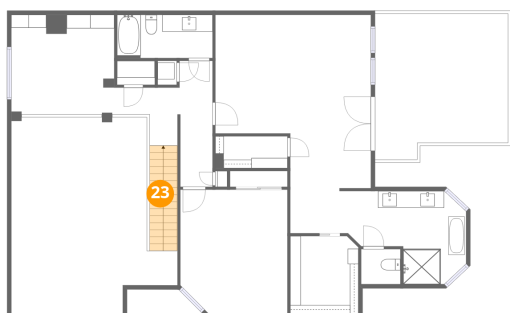

23 Floor 2 - Stairwell

Dimensions: 3'4" x 12'6"
Area: 41 sq. ft
Counted as living area: No

Heated: No
Finished: No
Enclosed: No
Contiguous: Yes
Permitted: No
Wet space: No
Addition: No
Conversion: No