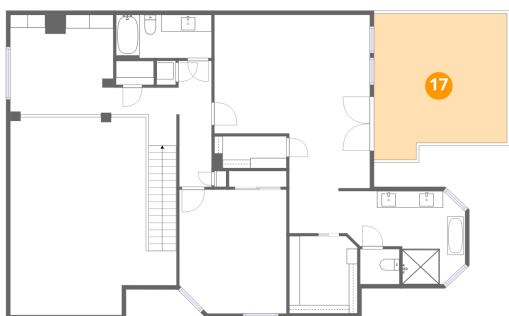

17 Floor 2 - Balcony

Dimensions: 15'10" x 17'4"
Area: 252 sq. ft
Counted as living area: No

Heated: No
Finished: No
Enclosed: No
Contiguous: Yes
Permitted: Yes
Wet space: No
Addition: No
Conversion: No