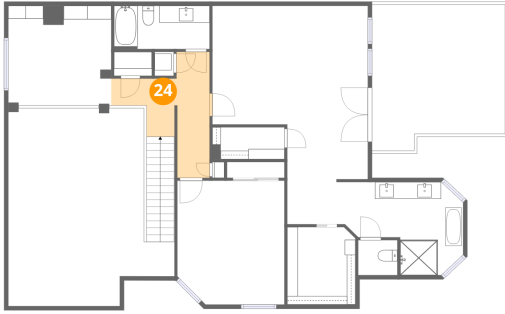

### 23 Floor 2 - Stairwell

Dimensions: 3'4" x 12'6"  
Area: 41 sq. ft  
Counted as living area: No

Heated: No  
Finished: No  
Enclosed: No  
Contiguous: Yes  
Permitted: No  
Wet space: No  
Addition: No  
Conversion: No

3288 Lakenheath Place, Bryan Place, Dallas, Dallas County, Texas, United States, 75204

**24** Floor 2 - Hall

Dimensions: 12'0" x 14'11"  
Area: 96 sq. ft  
Counted as living area: No

Heated: Yes  
Finished: Yes  
Enclosed: Yes  
Contiguous: Yes  
Permitted: Yes  
Wet space: No  
Addition: No  
Conversion: No