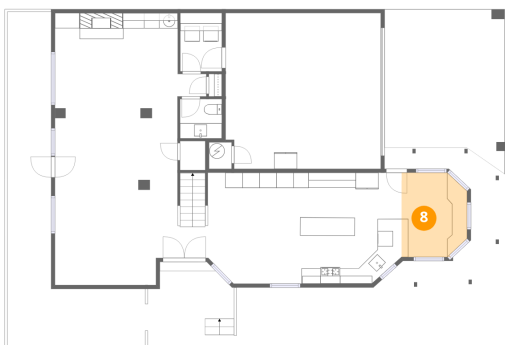

8 Floor 1 - Breakfast Nook

Dimensions: 8'7" x 11'1"
Area: 89 sq. ft
Counted as living area: Yes

Heated: Yes
Finished: Yes
Enclosed: Yes
Contiguous: Yes
Permitted: Yes
Wet space: No
Addition: No
Conversion: No