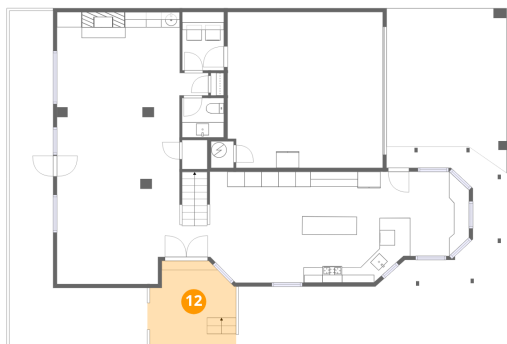

3288 Lakenheath Place, Bryan Place, Dallas, Dallas County, Texas, United States, 75204

**12** Floor 1 - Porch

Dimensions: 11'7" x 10'3"  
Area: 118 sq. ft  
Counted as living area: No

Heated: No  
Finished: No  
Enclosed: No  
Contiguous: Yes  
Permitted: Yes  
Wet space: No  
Addition: No  
Conversion: No