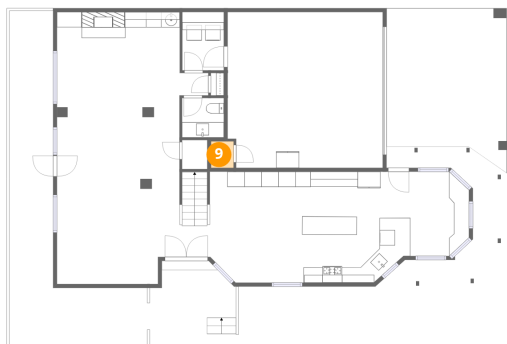

3288 Lakenheath Place, Bryan Place, Dallas, Dallas County, Texas, United States, 75204

9 Floor 1 - Utility

Dimensions: 2'11" x 3'6"
Area: 10 sq. ft
Counted as living area: No

Heated: Yes
Finished: No
Enclosed: Yes
Contiguous: Yes
Permitted: Yes
Wet space: No
Addition: No
Conversion: No