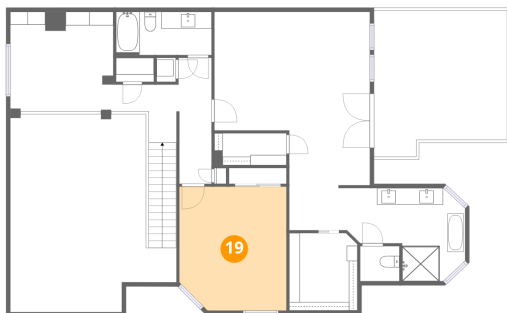

19 Floor 2 - Bedroom

Dimensions: 12'9" x 14'8"
Area: 181 sq. ft
Counted as living area: Yes

Heated: Yes
Finished: Yes
Enclosed: Yes
Contiguous: Yes
Permitted: Yes
Wet space: No
Addition: No
Conversion: No