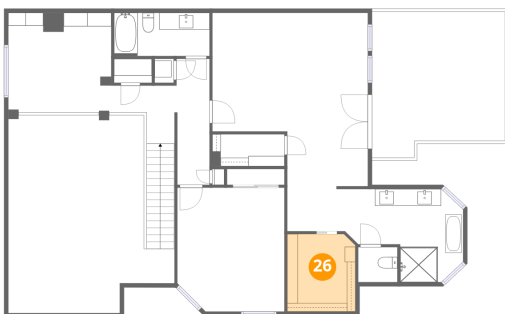

26 Floor 2 - W.I.C.

Dimensions: 8'1" x 9'2"
Area: 73 sq. ft
Counted as living area: Yes

Heated: Yes
Finished: Yes
Enclosed: Yes
Contiguous: Yes
Permitted: Yes
Wet space: No
Addition: No
Conversion: No