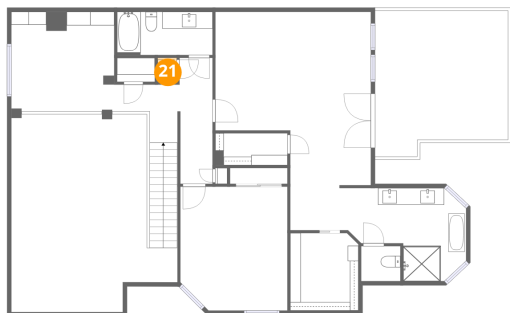

3288 Lakenheath Place, Bryan Place, Dallas, Dallas County, Texas, United States, 75204

21 Floor 2 - Utility

Dimensions: 2'3" x 2'10"
Area: 6 sq. ft
Counted as living area: No

Heated: Yes
Finished: No
Enclosed: Yes
Contiguous: Yes
Permitted: Yes
Wet space: No
Addition: No
Conversion: No