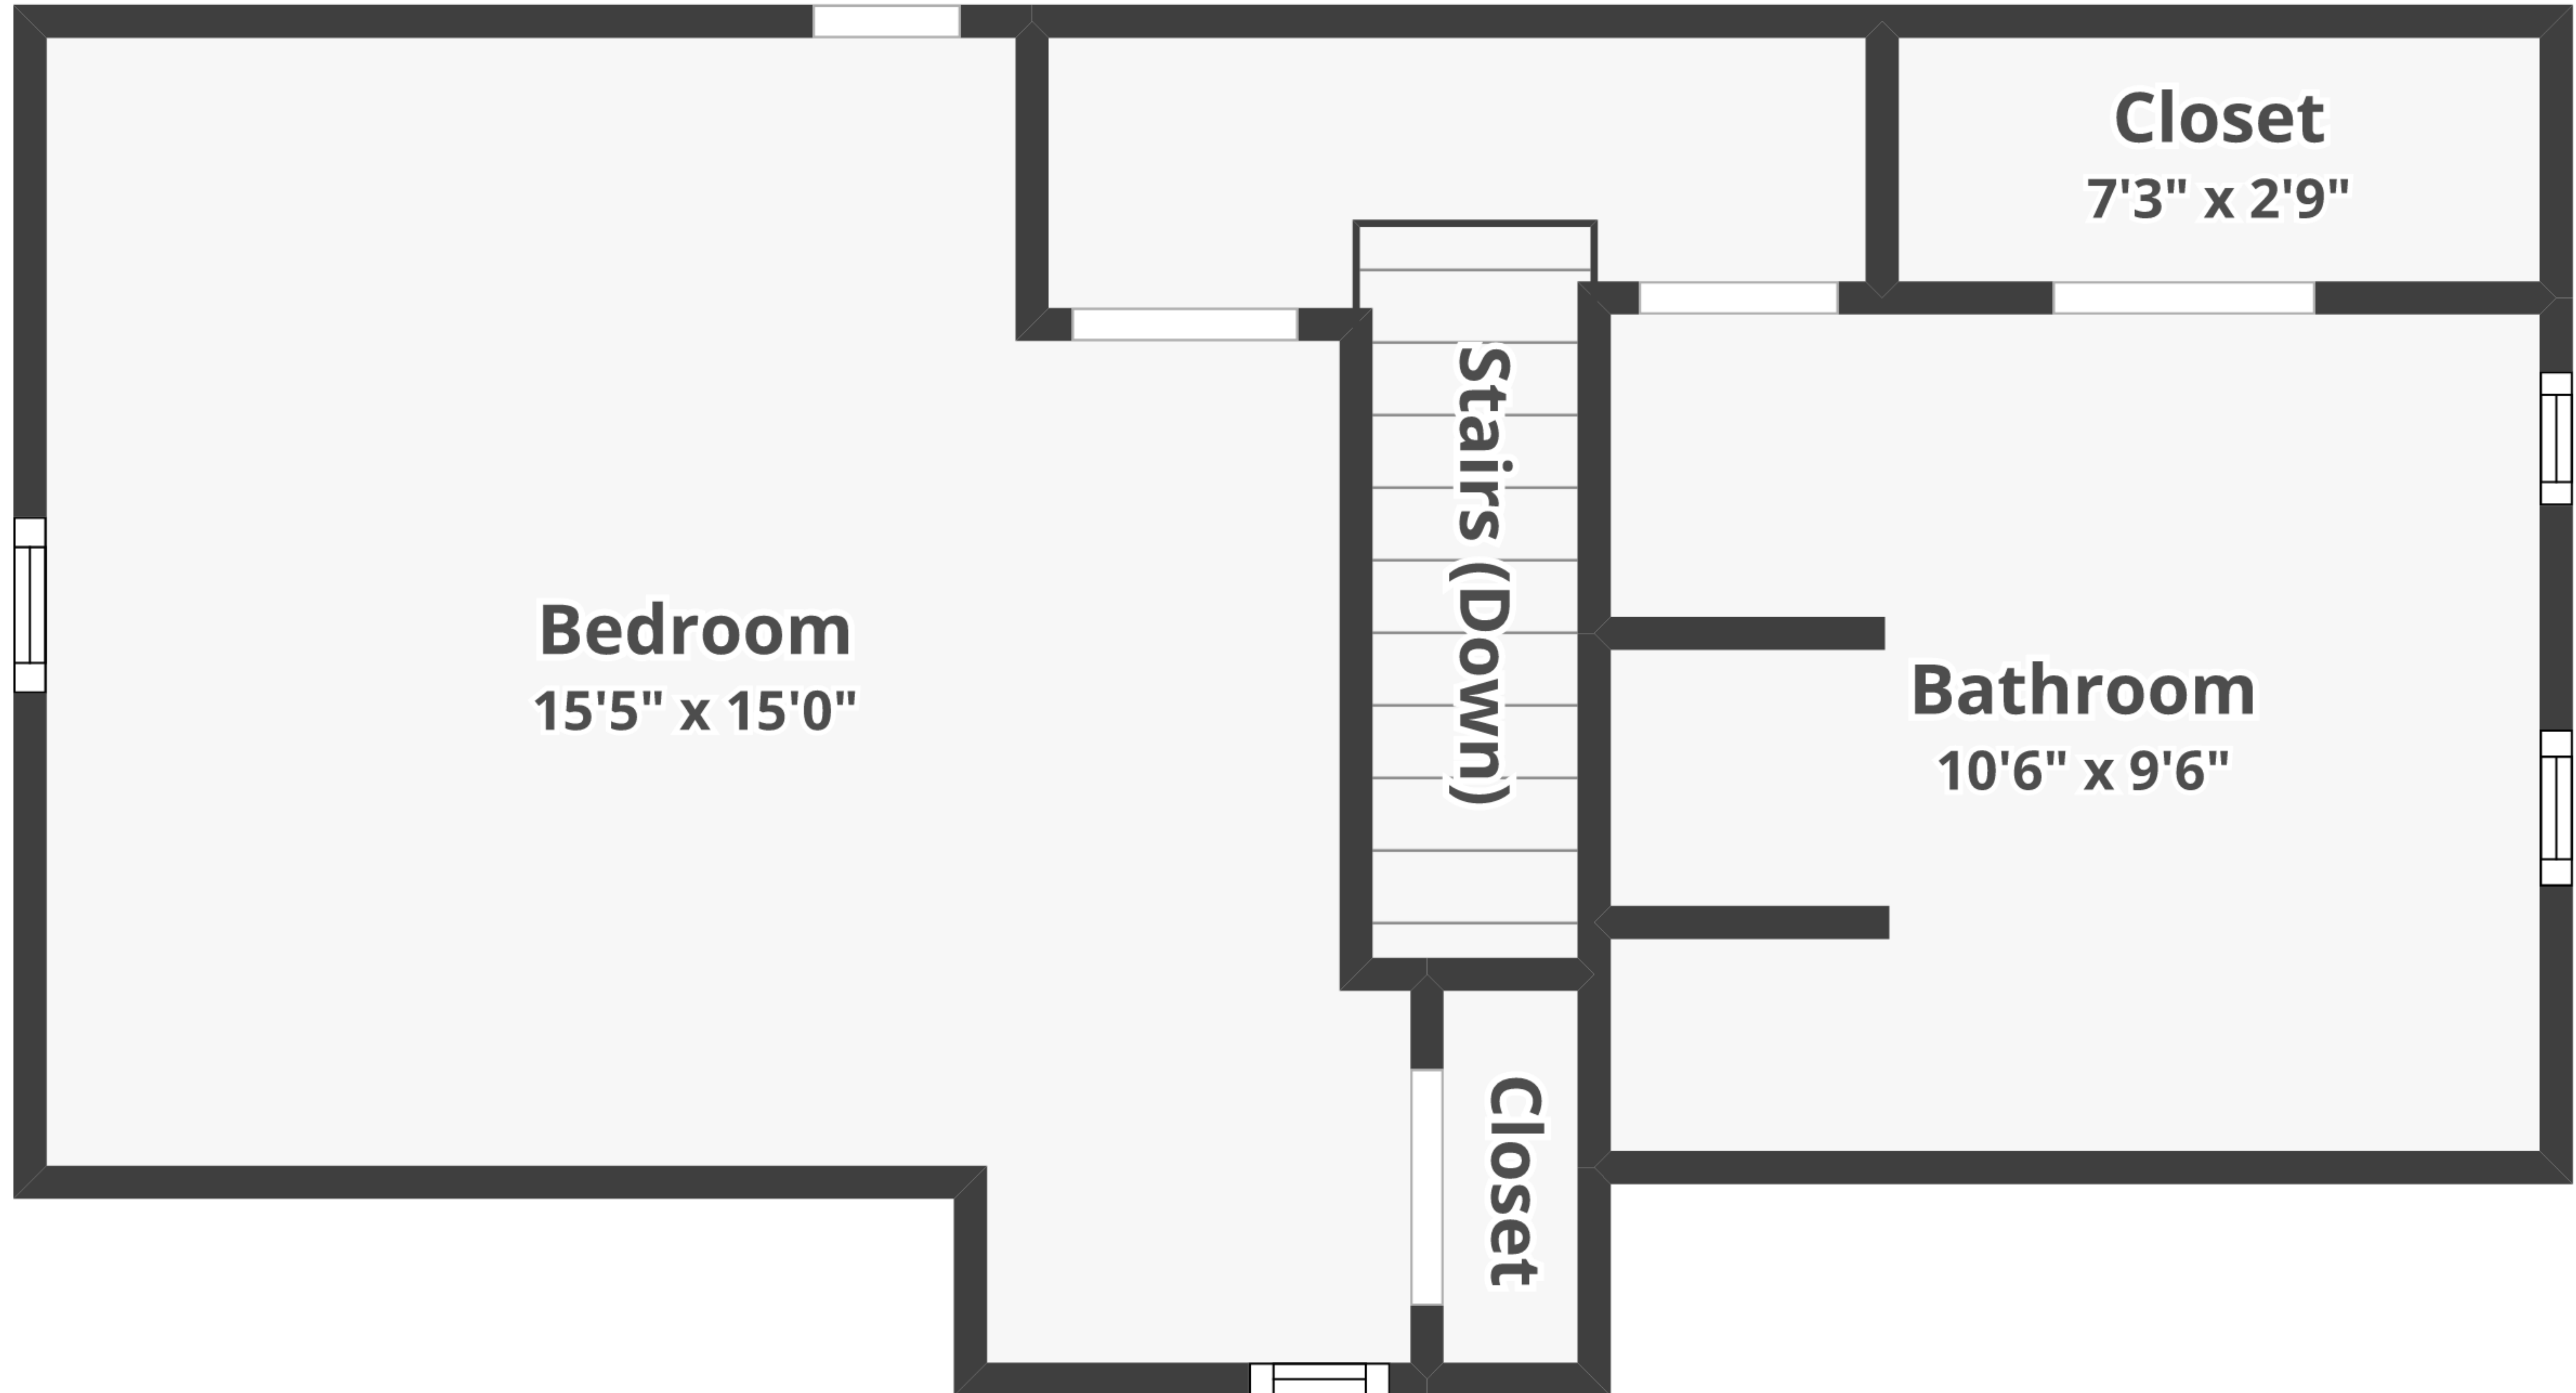

18 N Berne St, Schuylkill Haven, PA 17972

Total finished area: ~2,114.01 sq. ft.

Total unfinished area: ~395.6 sq. ft.

Space Not Shown

Attic

Finished area: ~354.54 sq. ft.

Unfinished area: ~0 sq. ft.