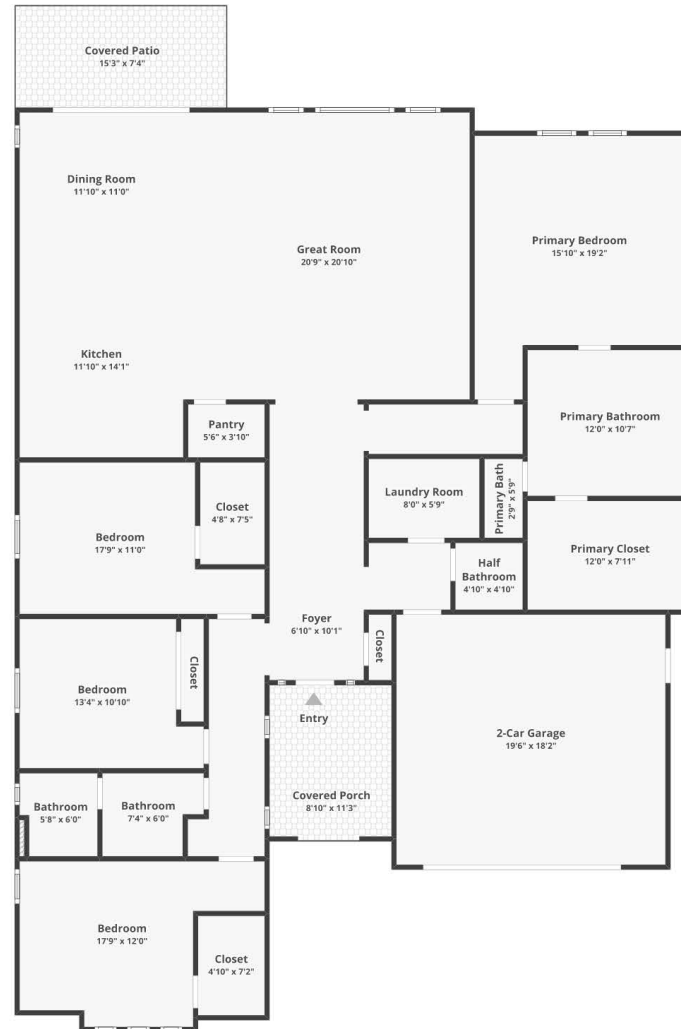

# 1172 David Senft Ln, Tracy, CA 95304

Total finished area: ~2,207.21 sq. ft.

## Main Floor

Finished area: ~2,207.21 sq. ft.