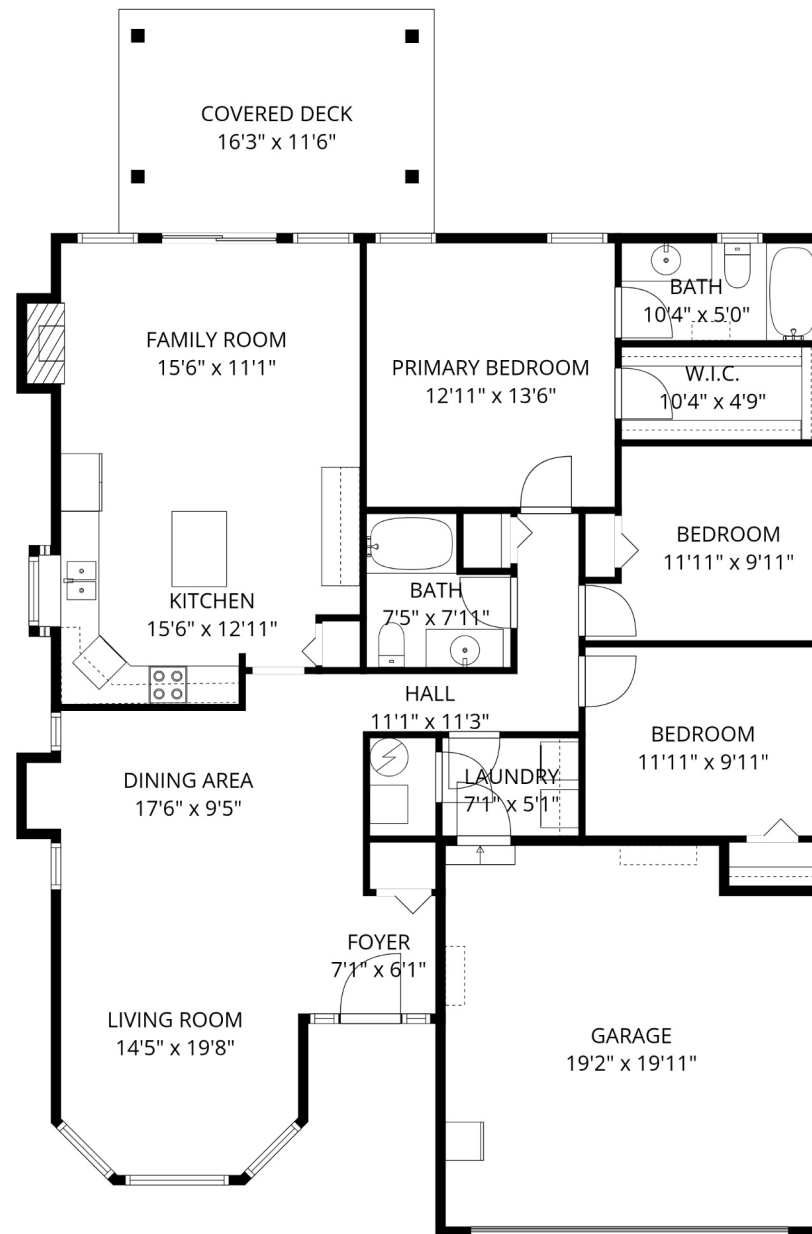

5648 Carter Rd

Estimated Areas:

Main Floor: 1594 sq. ft

Total: 1594 Sq. Ft