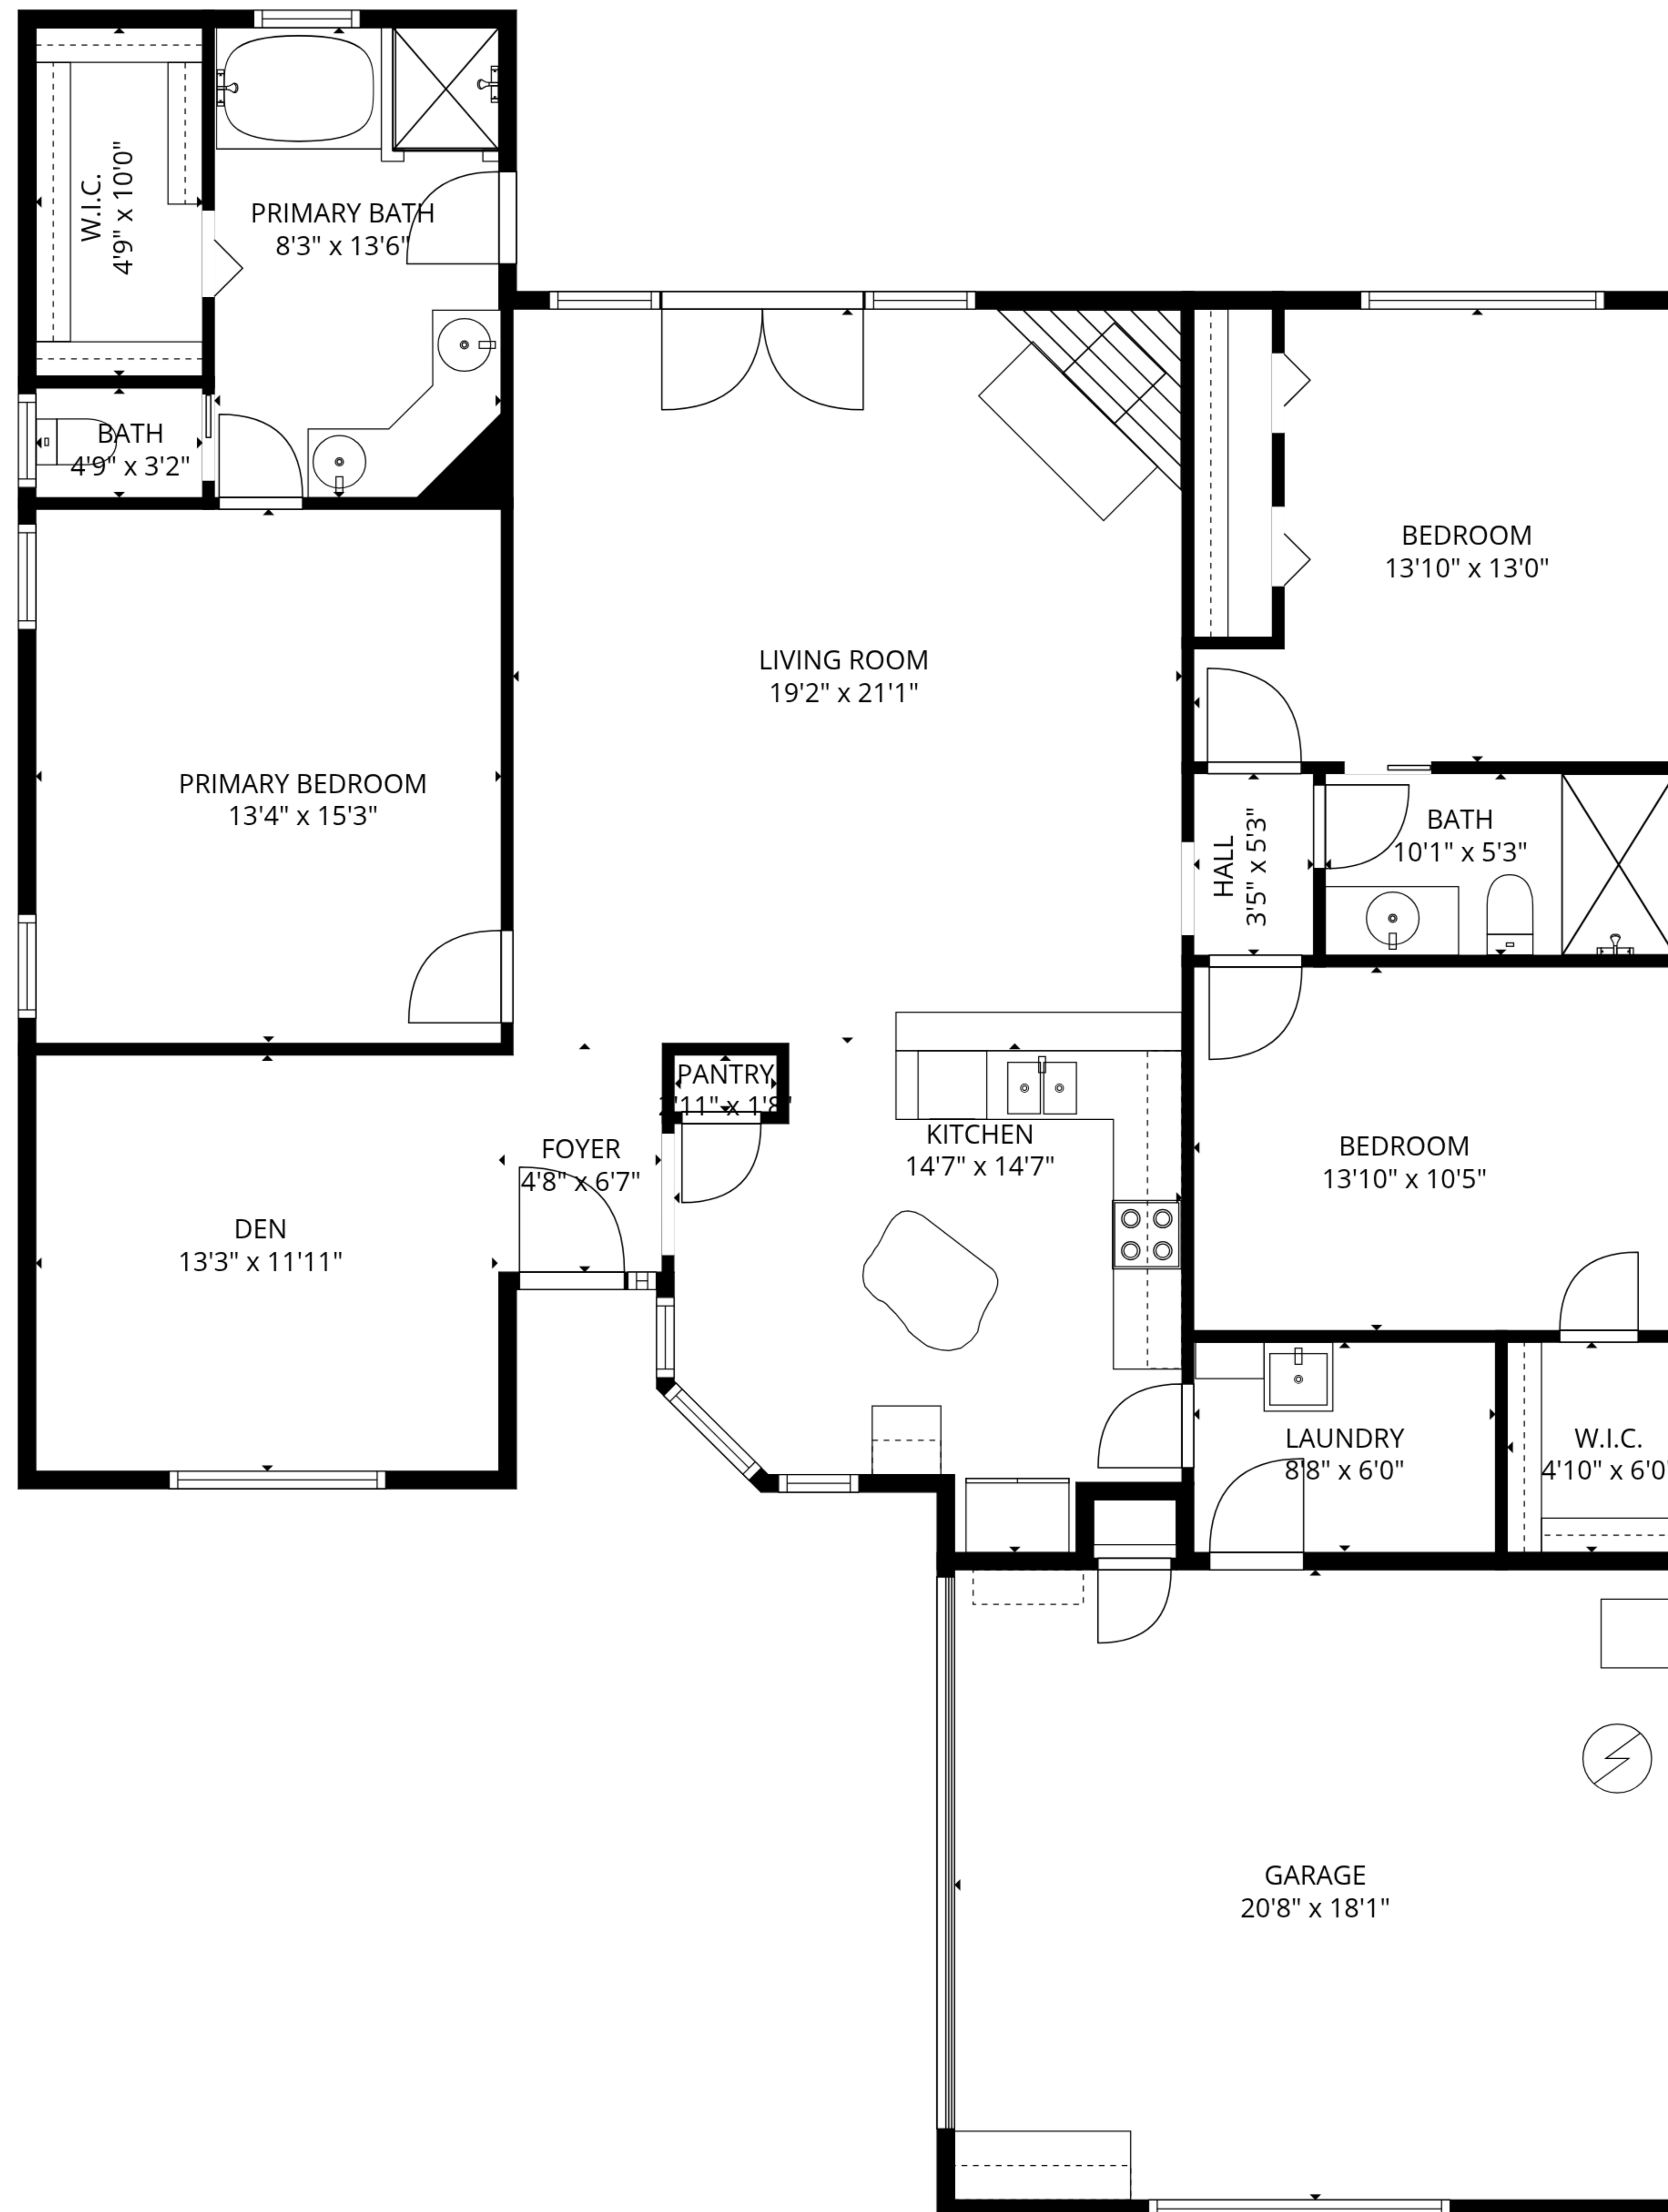

TOTAL: 1689 sq. ft
FLOOR 1: 1689 sq. ft
EXCLUDED AREAS: GARAGE: 374 sq. ft, WALLS: 128 sq. ft

SIZES AND DIMENSIONS ARE APPROXIMATE, ACTUAL MAY VARY.

TOTAL: 1689 sq. ft
FLOOR 1: 1689 sq. ft
EXCLUDED AREAS: GARAGE: 374 sq. ft, WALLS: 128 sq. ft

SIZES AND DIMENSIONS ARE APPROXIMATE, ACTUAL MAY VARY.