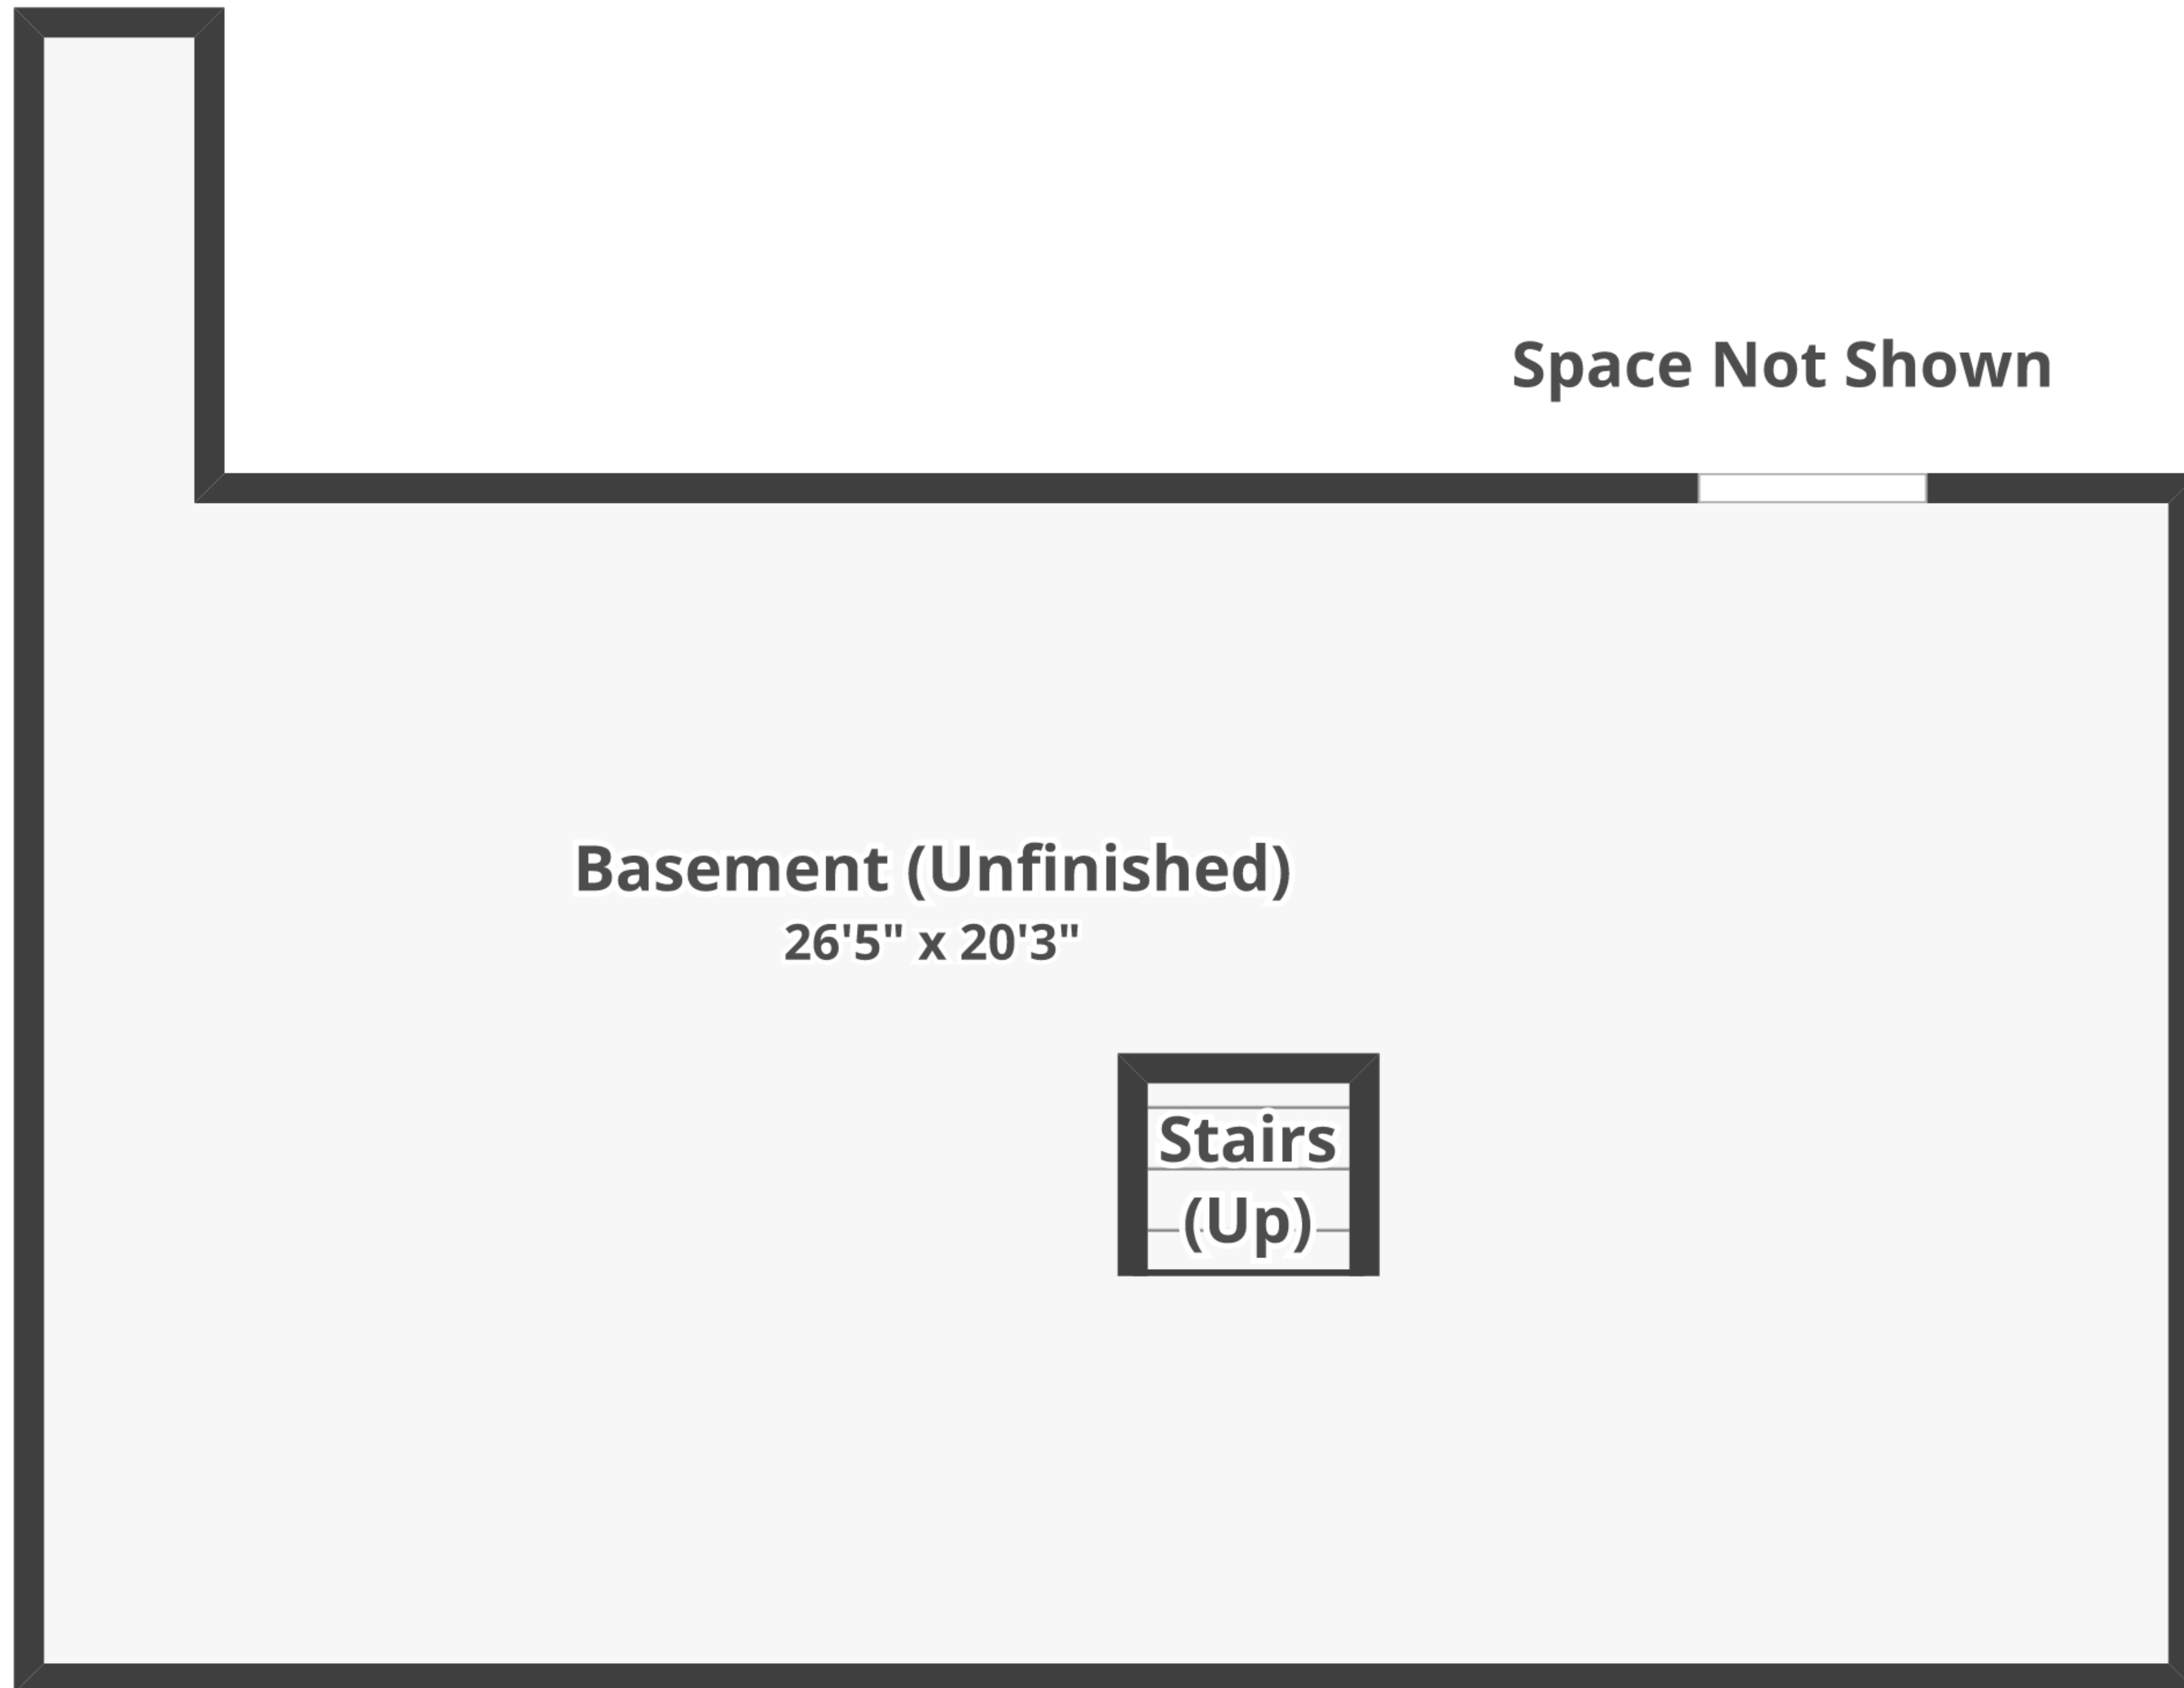

18 N Berne St, Schuylkill Haven, PA 17972

Total finished area: ~2,114.01 sq. ft.

Total unfinished area: ~395.6 sq. ft.

Basement

Finished area: ~0 sq. ft.

Unfinished area: ~387.03 sq. ft.