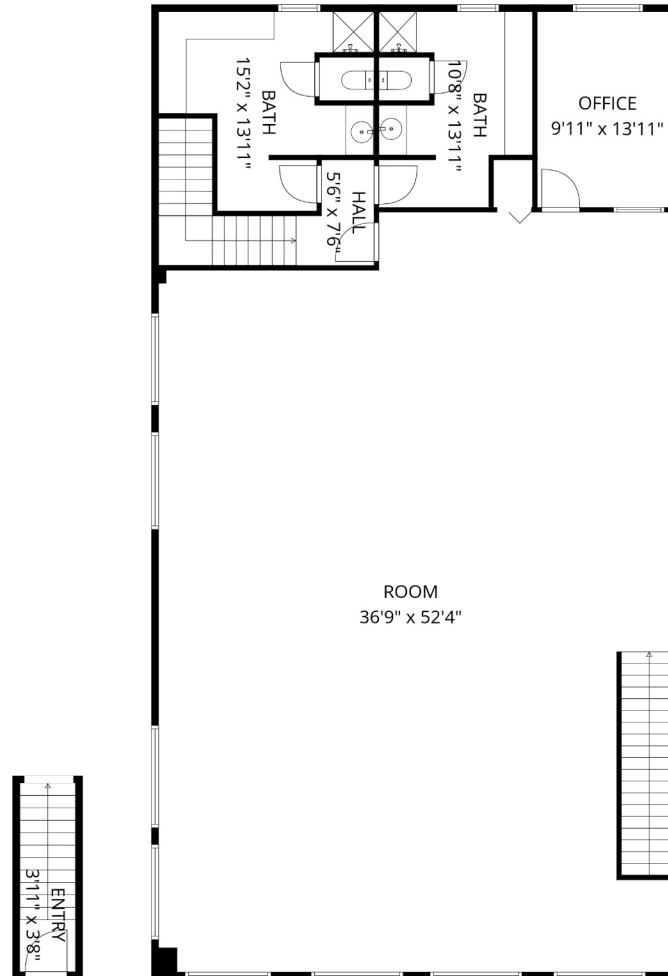

45845 Yale Rd

Roman Marinov Personal Real Estate Corporation
(604) 791-5388
romanmarinov@gmail.com

Estimated Areas:

Entry: 137 sq. ft

Main Floor (Including Wall Thickness): 2551 sq. ft

Total: 2688 Sq. Ft

45845 Yale Rd

Roman Marinov Personal Real Estate Corporation
 (604) 791-5388
 romanmarinov@gmail.com

Estimated Areas:

Entry: 137 sq. ft

Main Floor (Including Wall Thickness): 2551 sq. ft

Total: 2688 Sq. Ft

Basement

1st floor

Estimated Areas:

Entry: 137 sq. ft

Main Floor (Including Wall Thickness): 2551 sq. ft

Total: 2688 Sq. Ft