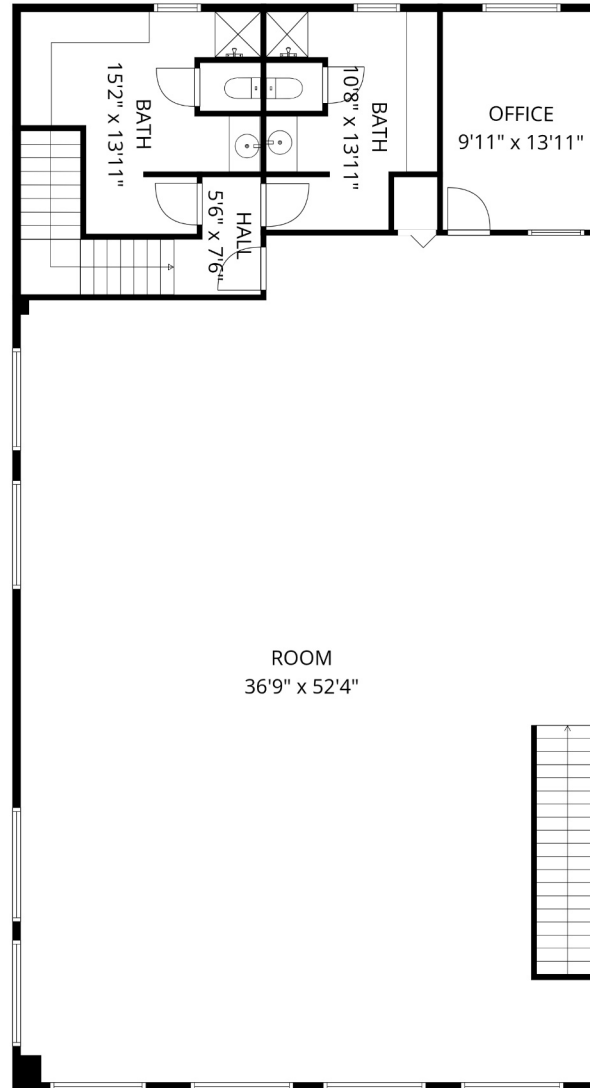

45845 Yale Rd

Roman Marinov Personal Real Estate Corporation
(604) 791-5388
romanmarinov@gmail.com

Estimated Areas:

Entry: 137 sq. ft

Main Floor (Including Wall Thickness): 2551 sq. ft

Total: 2688 Sq. Ft

45845 Yale Rd

Roman Marinov Personal Real Estate Corporation
 (604) 791-5388
 romanmarinov@gmail.com

Estimated Areas:

Entry: 137 sq. ft

Main Floor (Including Wall Thickness): 2551 sq. ft

Total: 2688 Sq. Ft

Basement

1st floor

Estimated Areas:

Entry: 137 sq. ft

Main Floor (Including Wall Thickness): 2551 sq. ft

Total: 2688 Sq. Ft