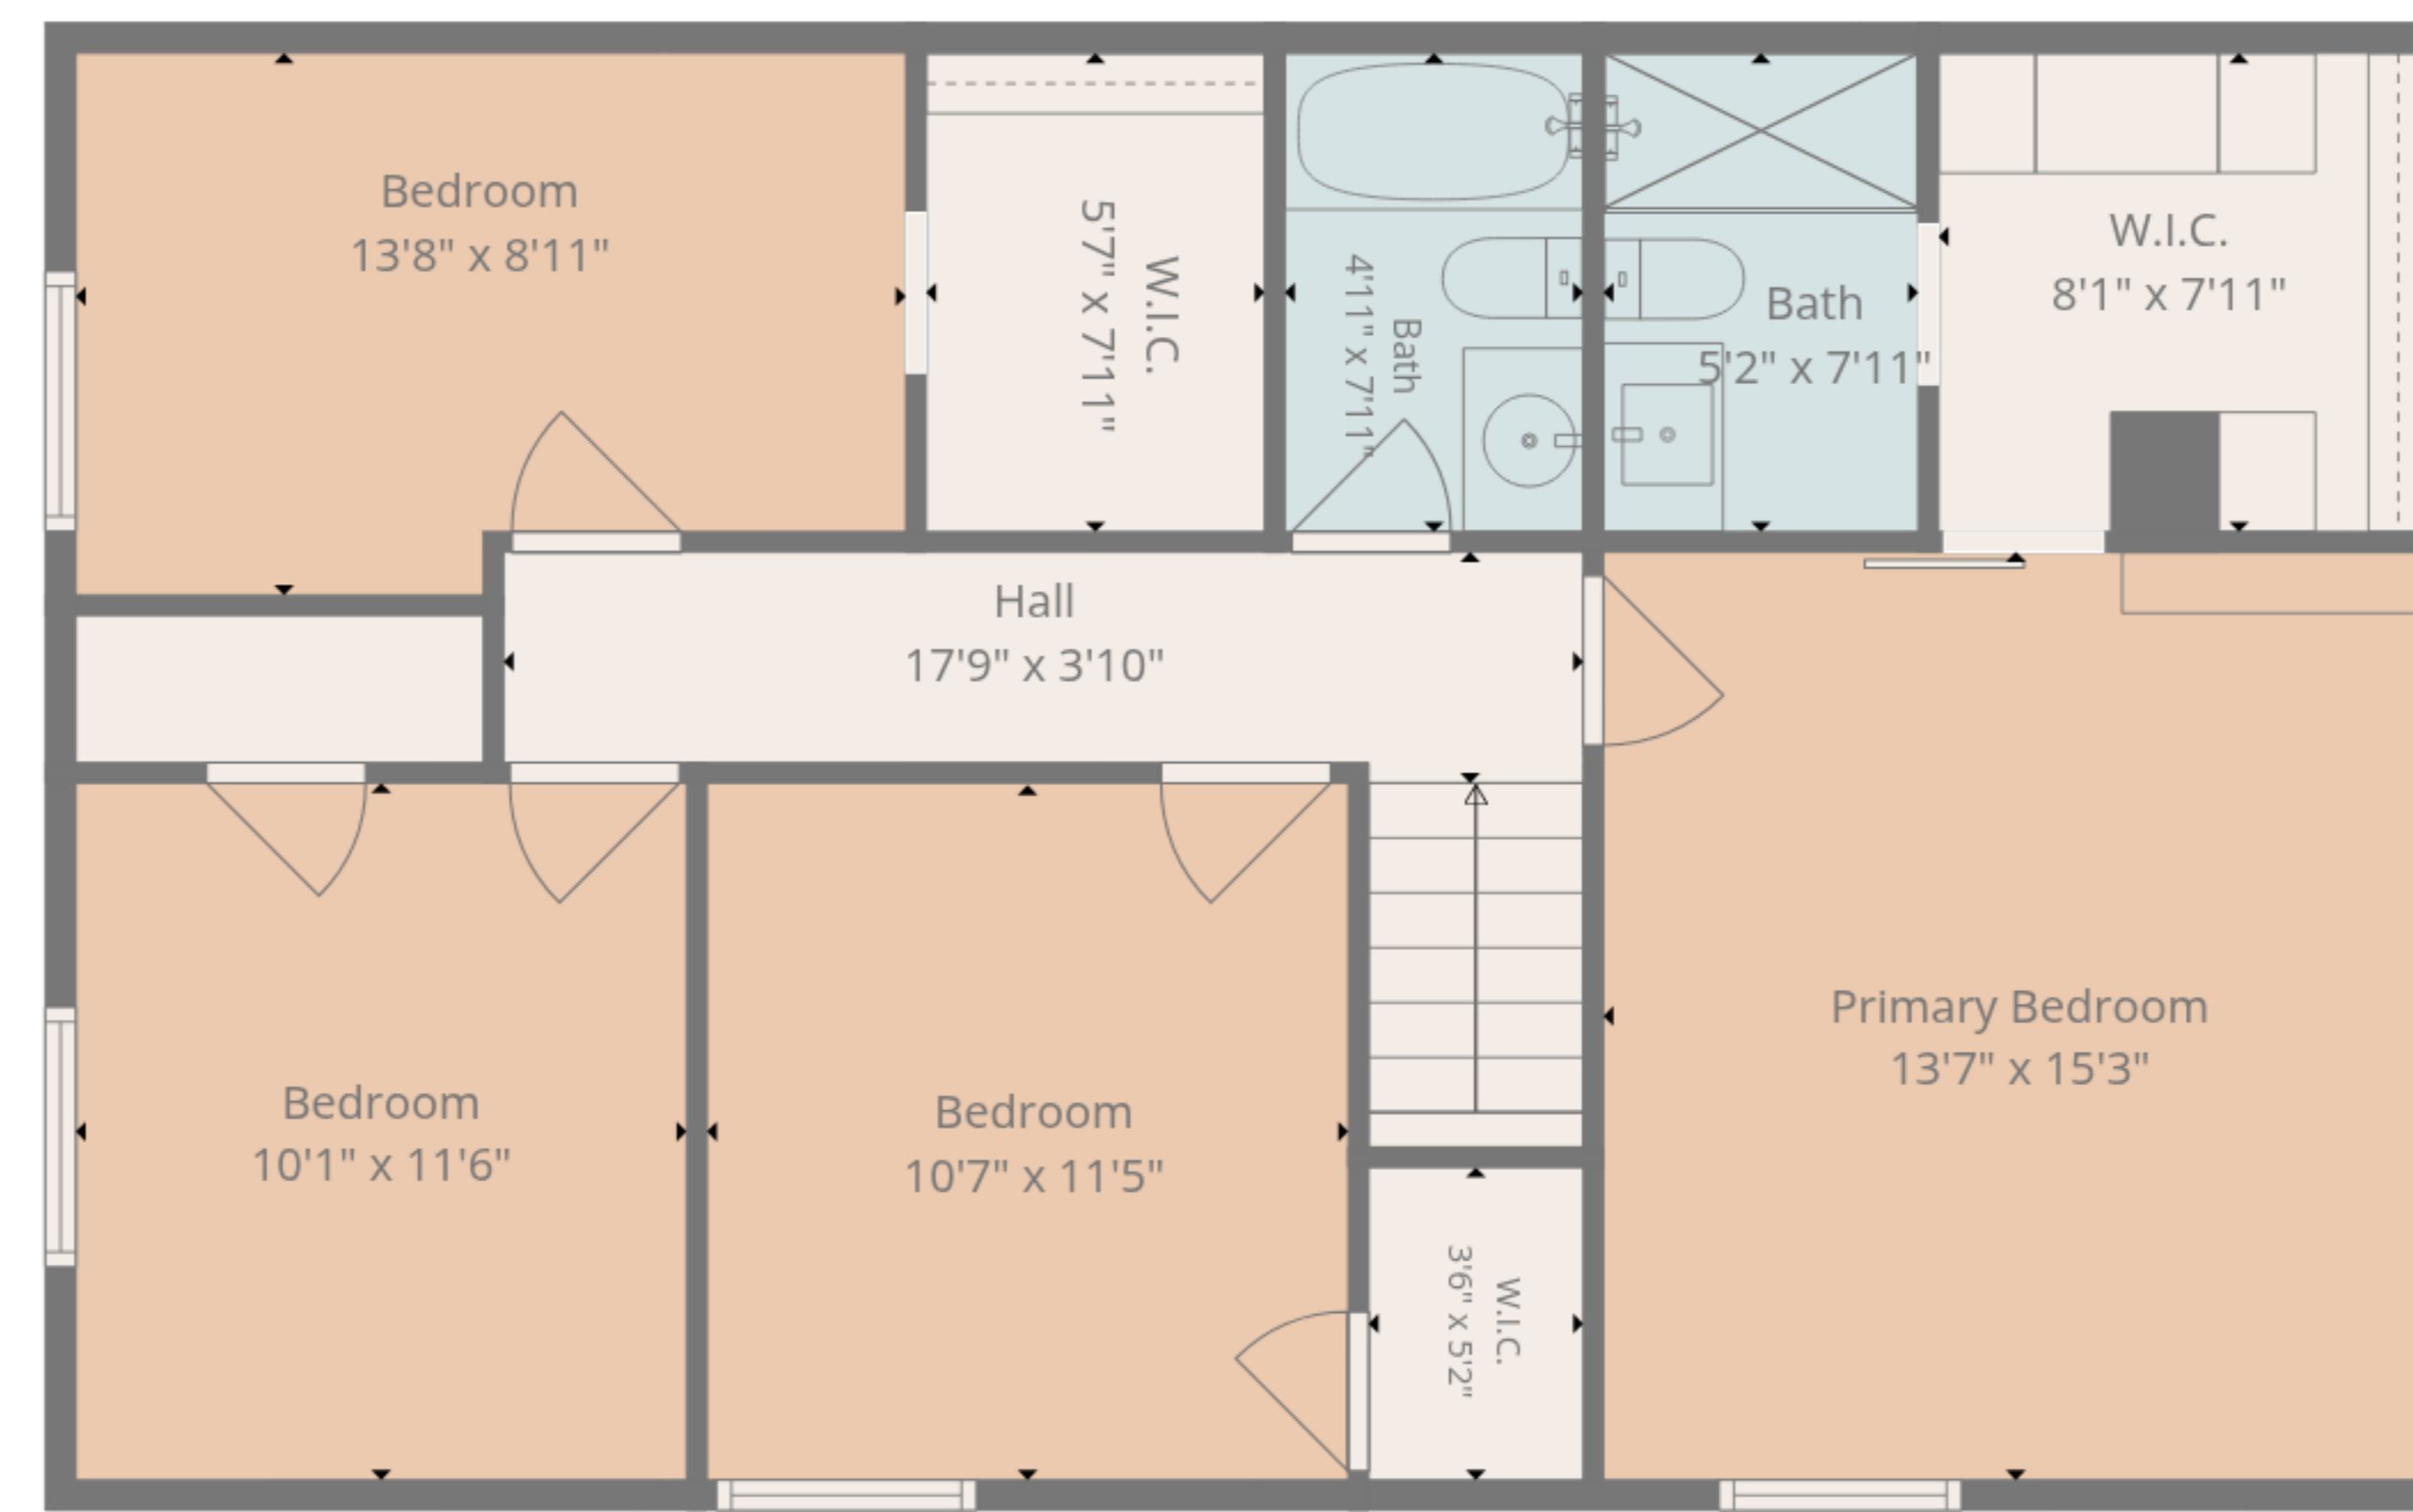

TOTAL: 2138 sq. ft

1st floor: 1228 sq. ft, 2nd floor: 910 sq. ft

EXCLUDED AREAS: PATIO: 490 sq. ft, PORCH: 131 sq. ft, STORAGE: 542 sq. ft,
WALLS: 200 sq. ft

TOTAL: 2138 sq. ft

1st floor: 1228 sq. ft, 2nd floor: 910 sq. ft

EXCLUDED AREAS: PATIO: 490 sq. ft, PORCH: 131 sq. ft, STORAGE: 542 sq. ft,
WALLS: 200 sq. ft

2nd Floor

1st Floor

TOTAL: 2138 sq. ft
 1st floor: 1228 sq. ft, 2nd floor: 910 sq. ft
 EXCLUDED AREAS: PATIO: 490 sq. ft, PORCH: 131 sq. ft, STORAGE: 542 sq. ft,
 WALLS: 200 sq. ft