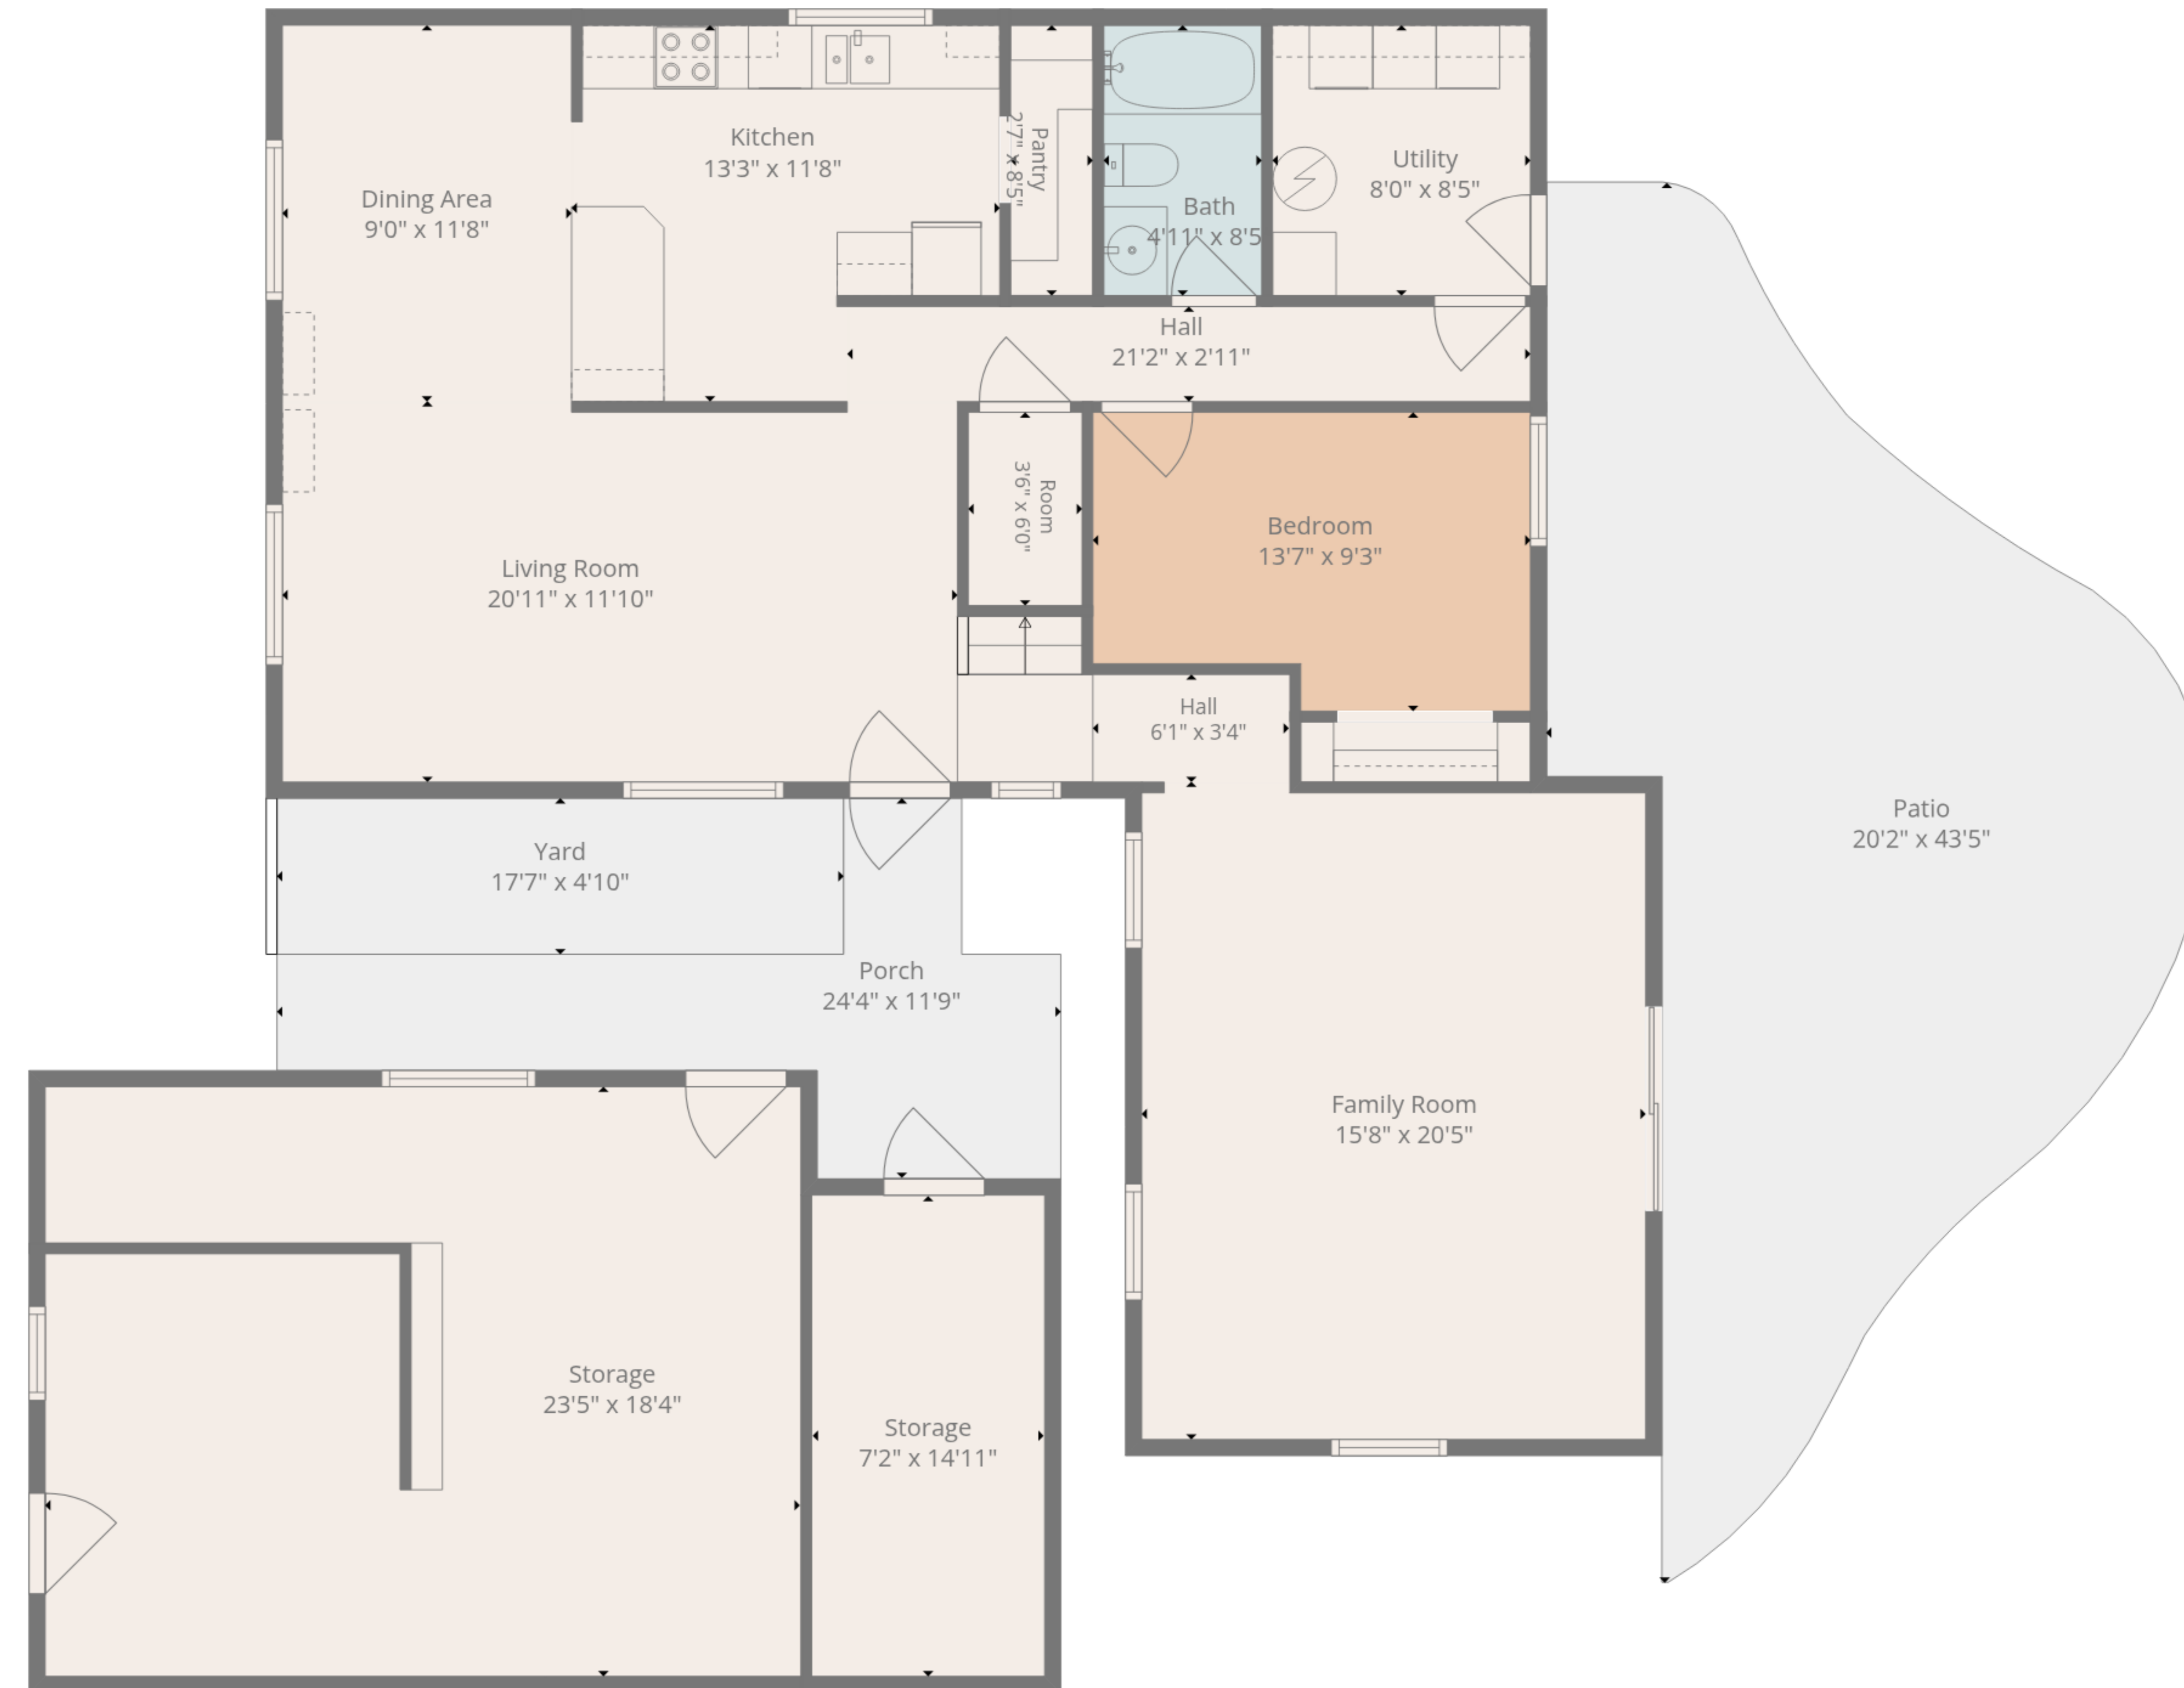

TOTAL: 2138 sq. ft

1st floor: 1228 sq. ft, 2nd floor: 910 sq. ft

EXCLUDED AREAS: PATIO: 490 sq. ft, PORCH: 131 sq. ft, STORAGE: 542 sq. ft,
WALLS: 200 sq. ft

TOTAL: 2138 sq. ft

1st floor: 1228 sq. ft, 2nd floor: 910 sq. ft

EXCLUDED AREAS: PATIO: 490 sq. ft, PORCH: 131 sq. ft, STORAGE: 542 sq. ft,
WALLS: 200 sq. ft

2nd Floor

1st Floor

TOTAL: 2138 sq. ft
 1st floor: 1228 sq. ft, 2nd floor: 910 sq. ft
 EXCLUDED AREAS: PATIO: 490 sq. ft, PORCH: 131 sq. ft, STORAGE: 542 sq. ft,
 WALLS: 200 sq. ft