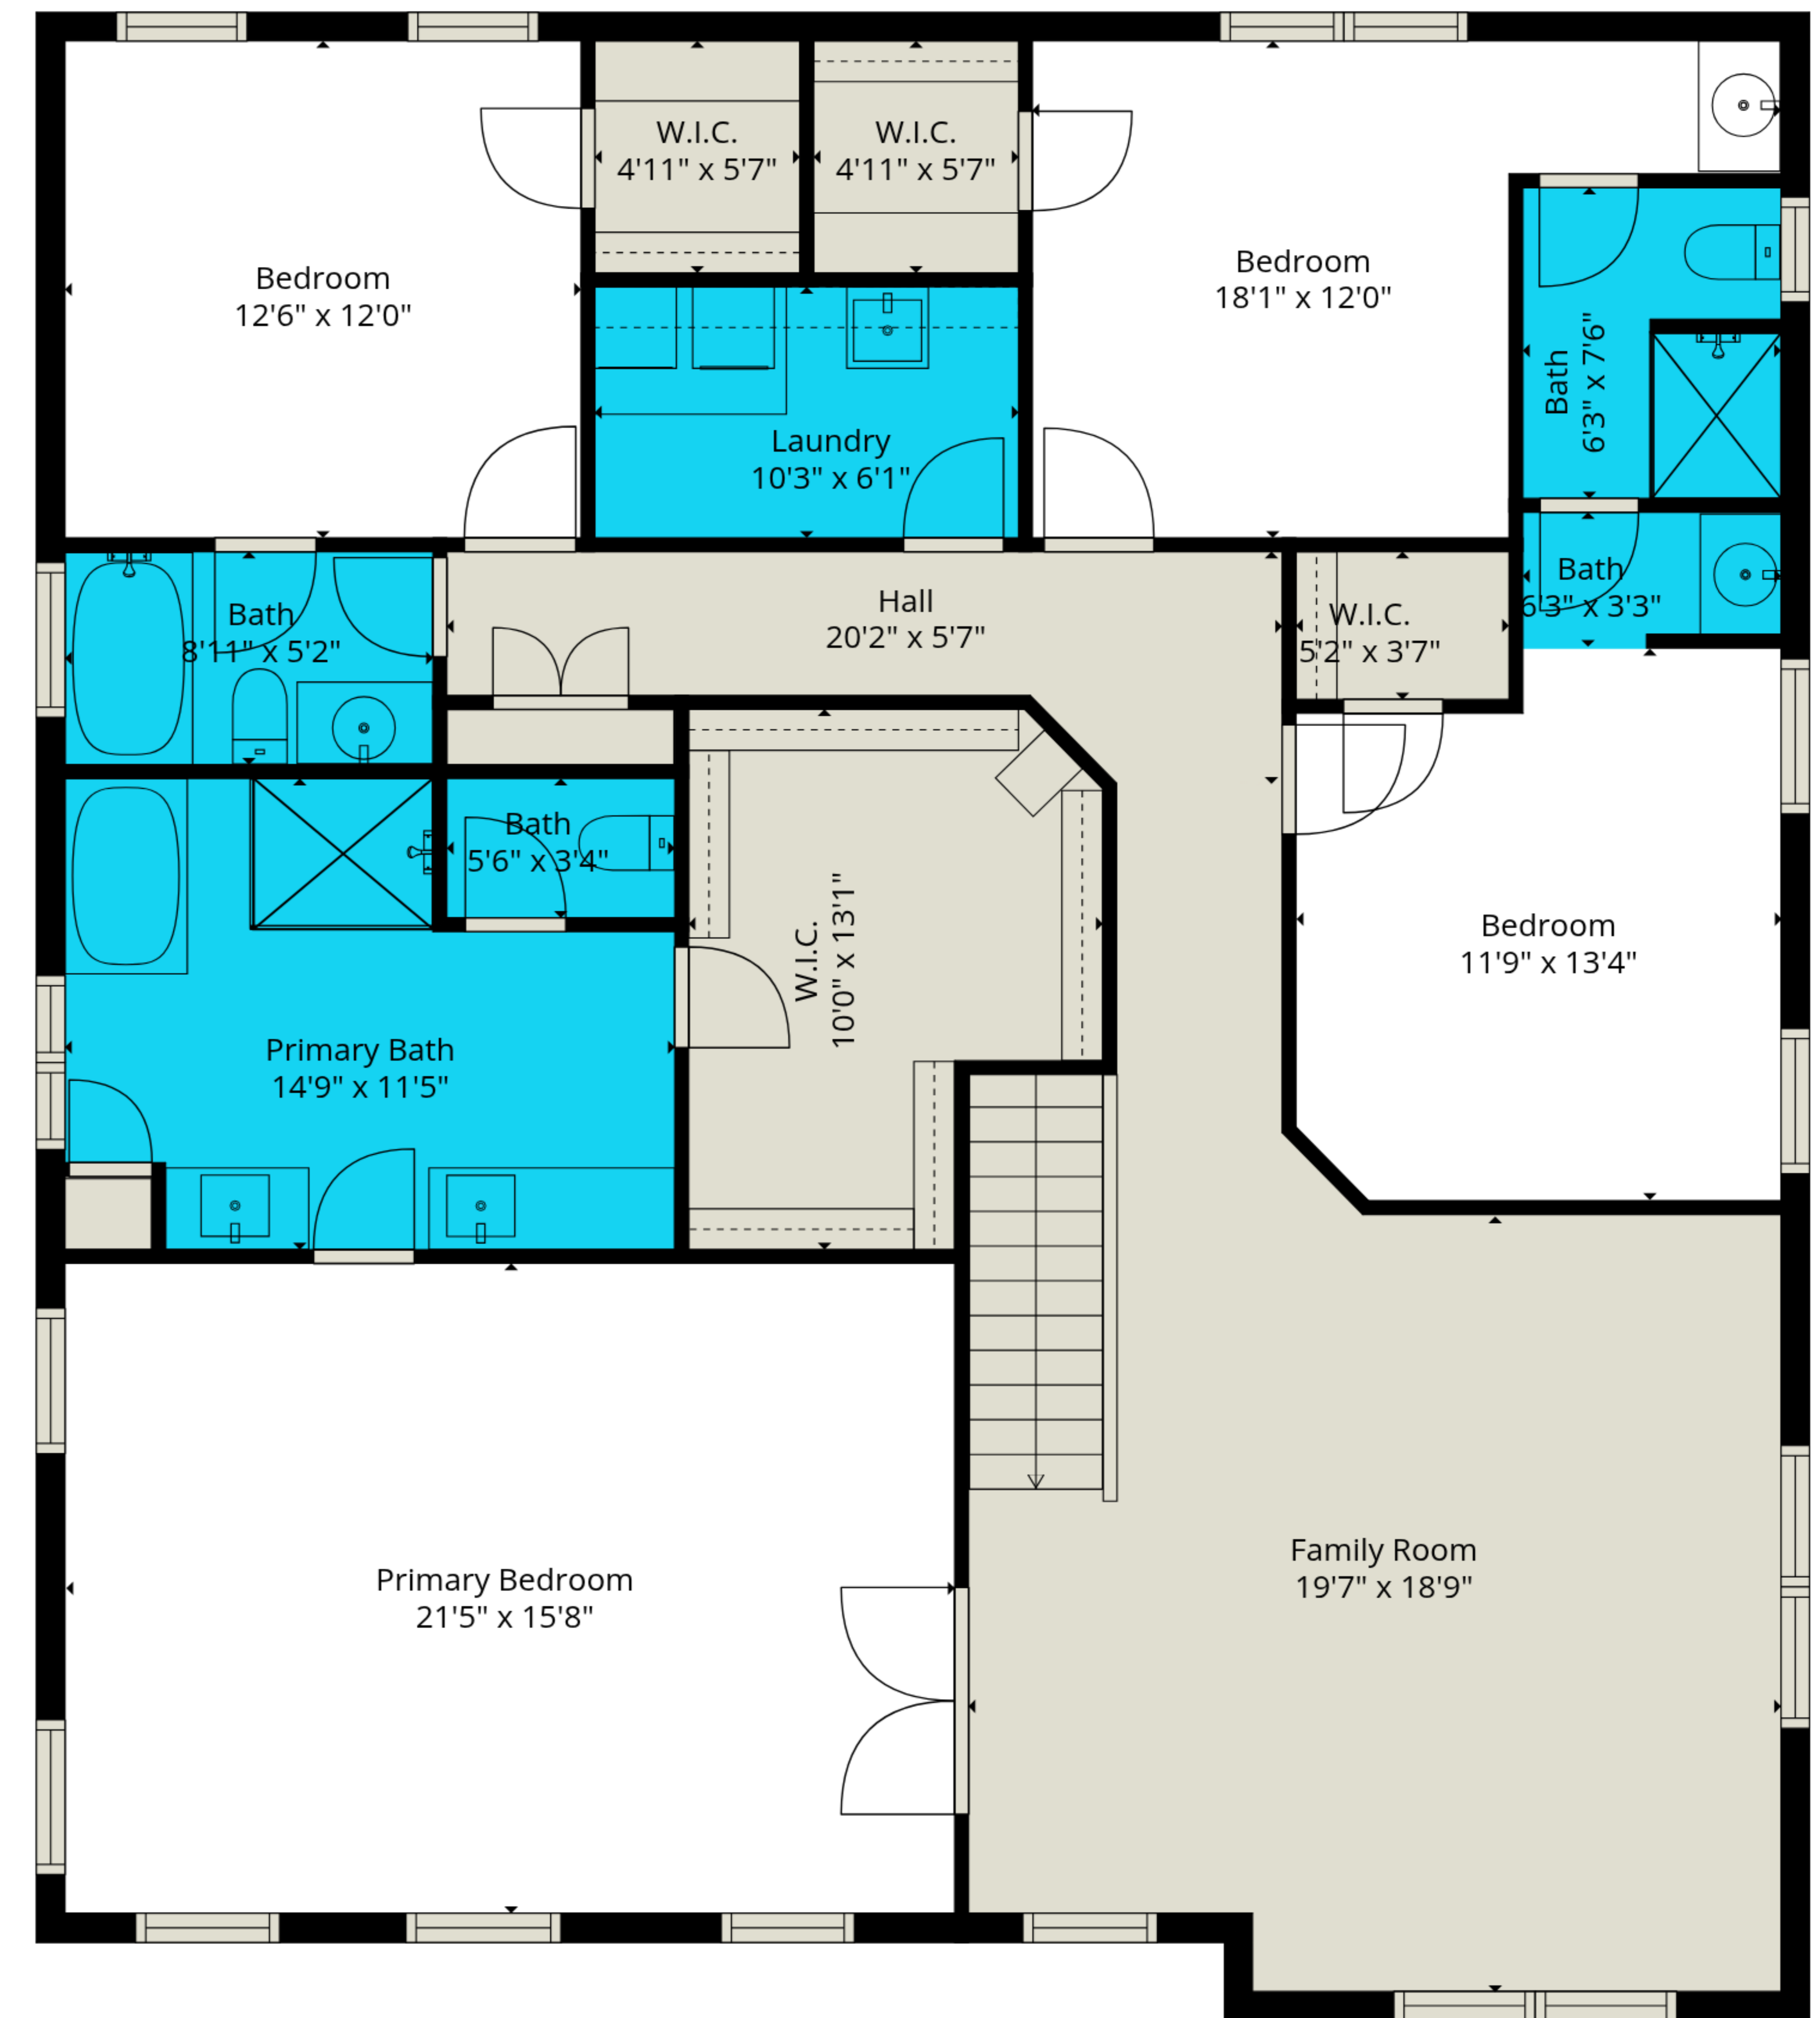

Total GLA: 3683 sq. ft | Total: 4410 sq. ft
 1st floor: 1661 sq. ft (Excluded areas 727 sq. ft)
 2nd floor: 2022 sq. ft

Total GLA: 3683 sq. ft | Total: 4410 sq. ft
 1st floor: 1661 sq. ft (Excluded areas 727 sq. ft)
 2nd floor: 2022 sq. ft

1st Floor

2nd Floor

Total GLA: 3683 sq. ft | Total: 4410 sq. ft
 1st floor: 1661 sq. ft (Excluded areas 727 sq. ft)
 2nd floor: 2022 sq. ft