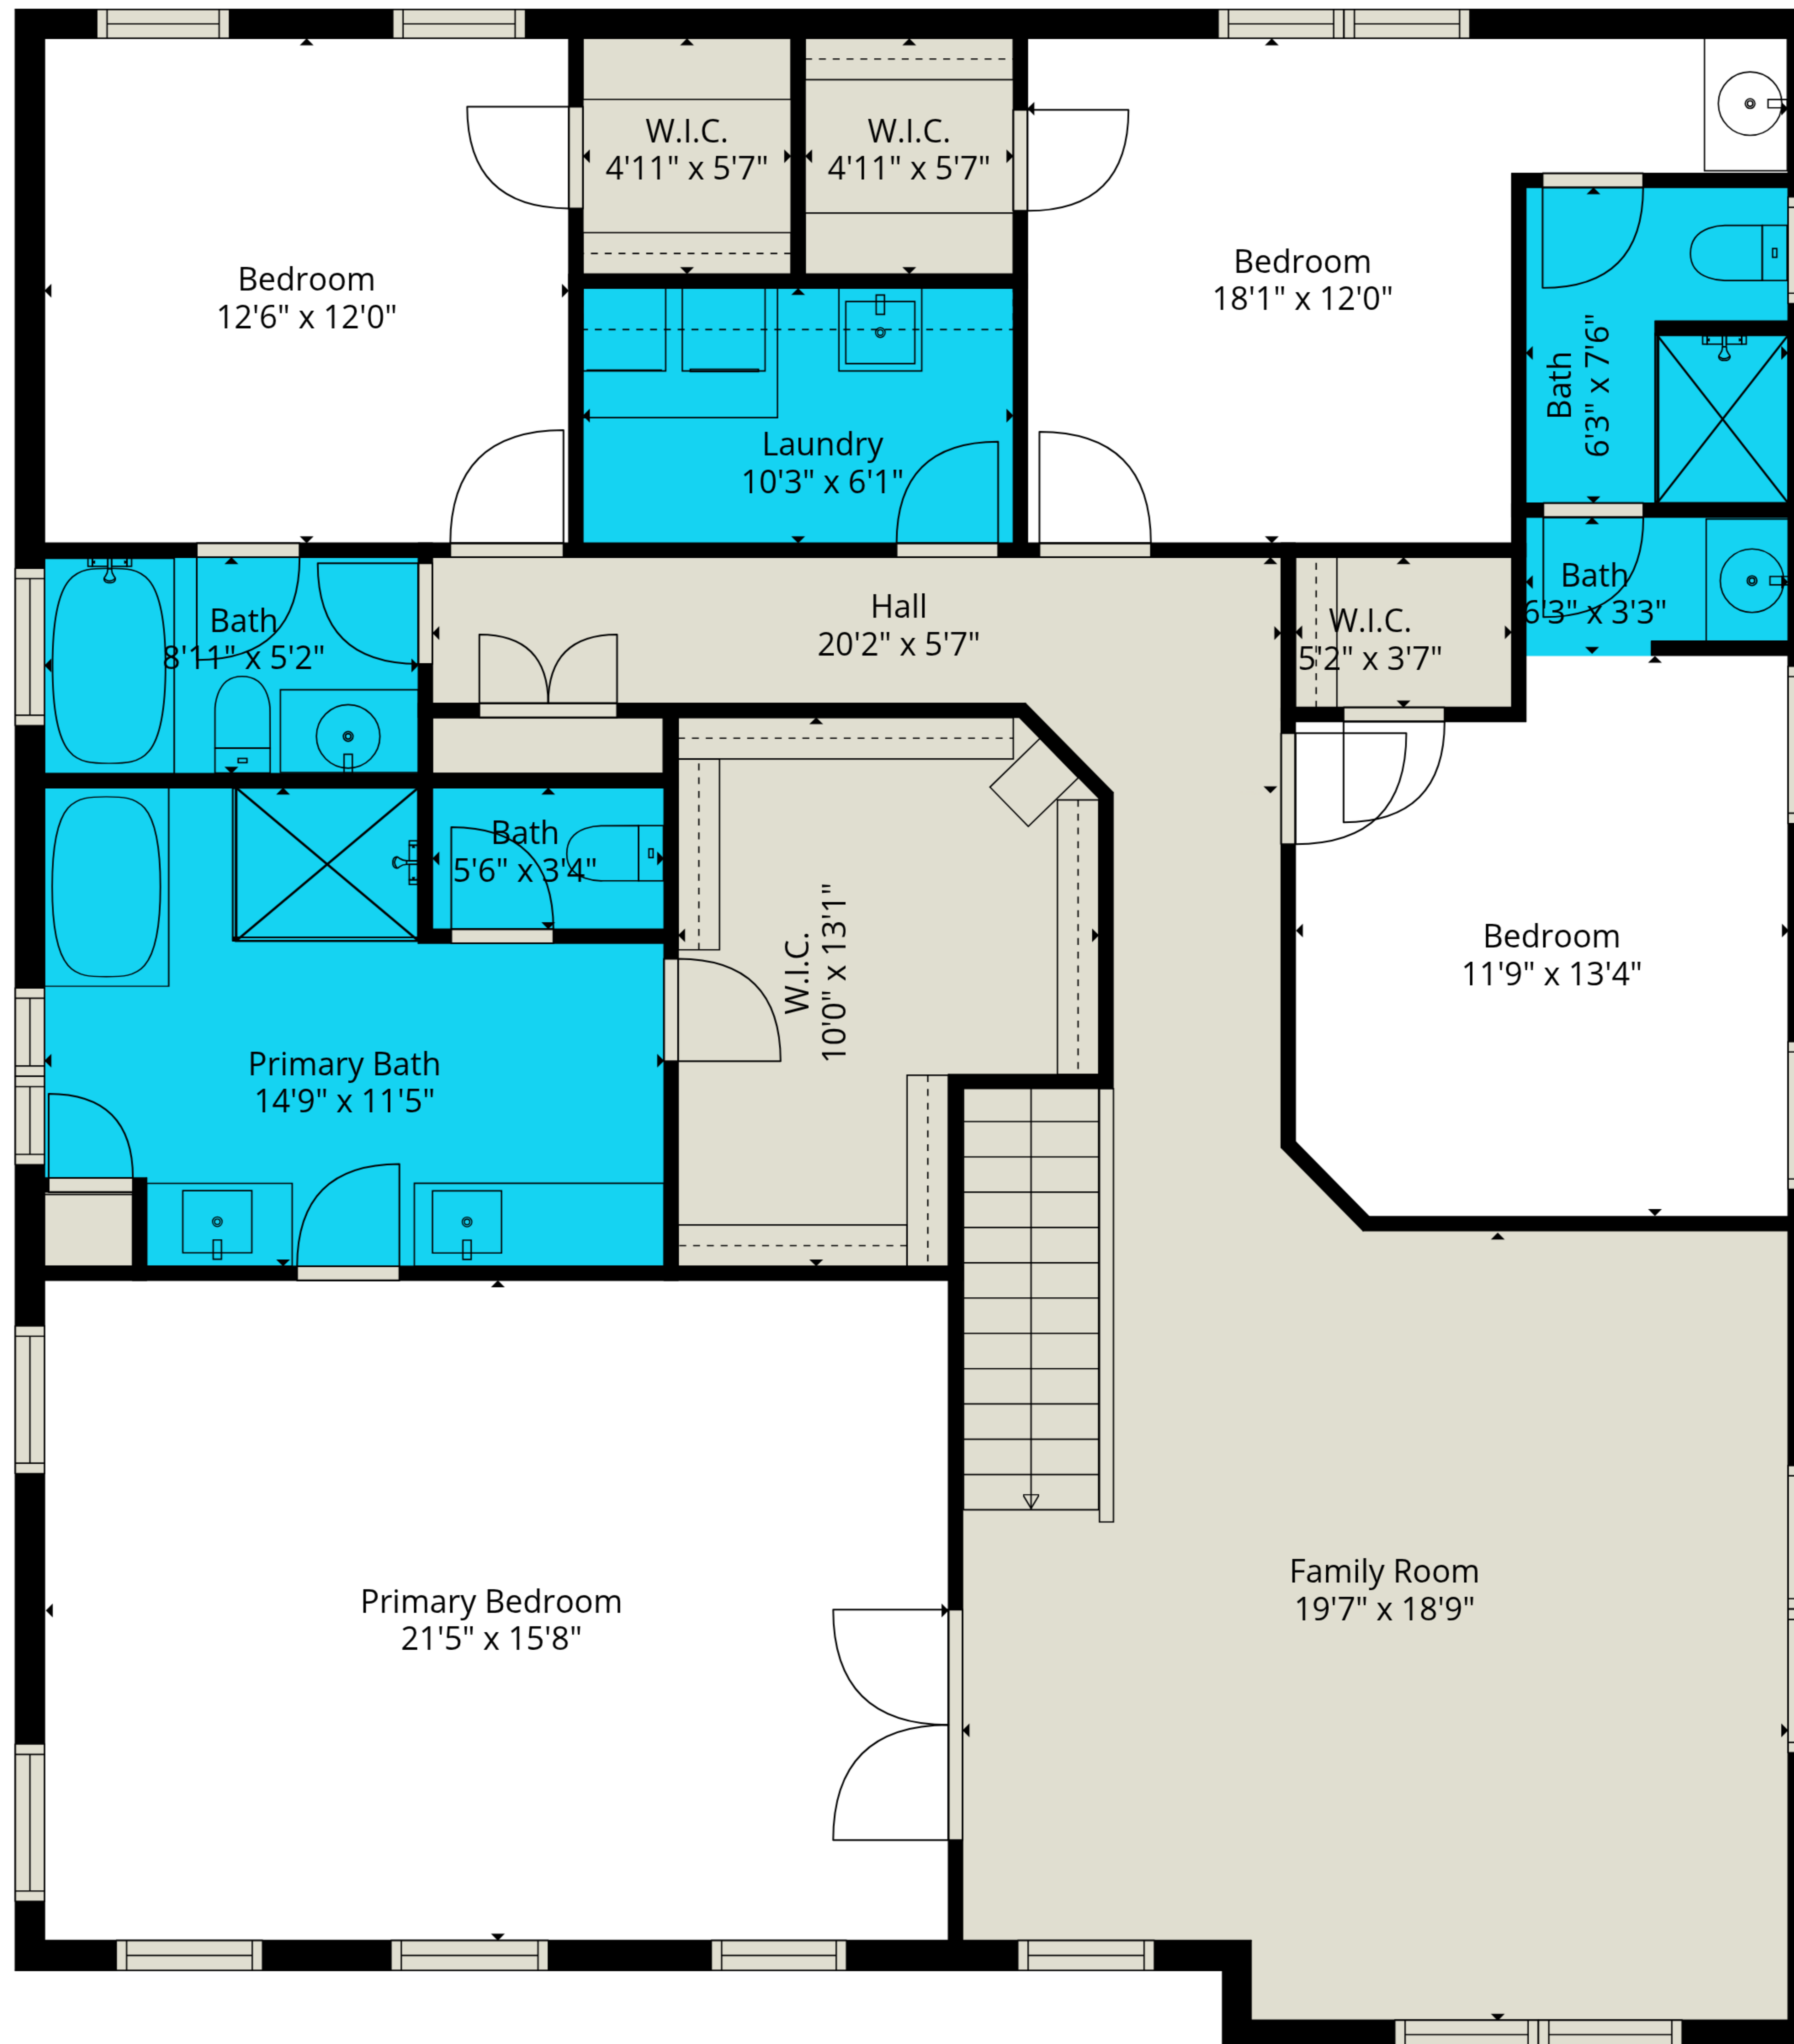

Total GLA: 3683 sq. ft | Total: 4410 sq. ft
 1st floor: 1661 sq. ft (Excluded areas 727 sq. ft)
 2nd floor: 2022 sq. ft

Total GLA: 3683 sq. ft | Total: 4410 sq. ft
 1st floor: 1661 sq. ft (Excluded areas 727 sq. ft)
 2nd floor: 2022 sq. ft

1st Floor

2nd Floor

Total GLA: 3683 sq. ft | Total: 4410 sq. ft
 1st floor: 1661 sq. ft (Excluded areas 727 sq. ft)
 2nd floor: 2022 sq. ft