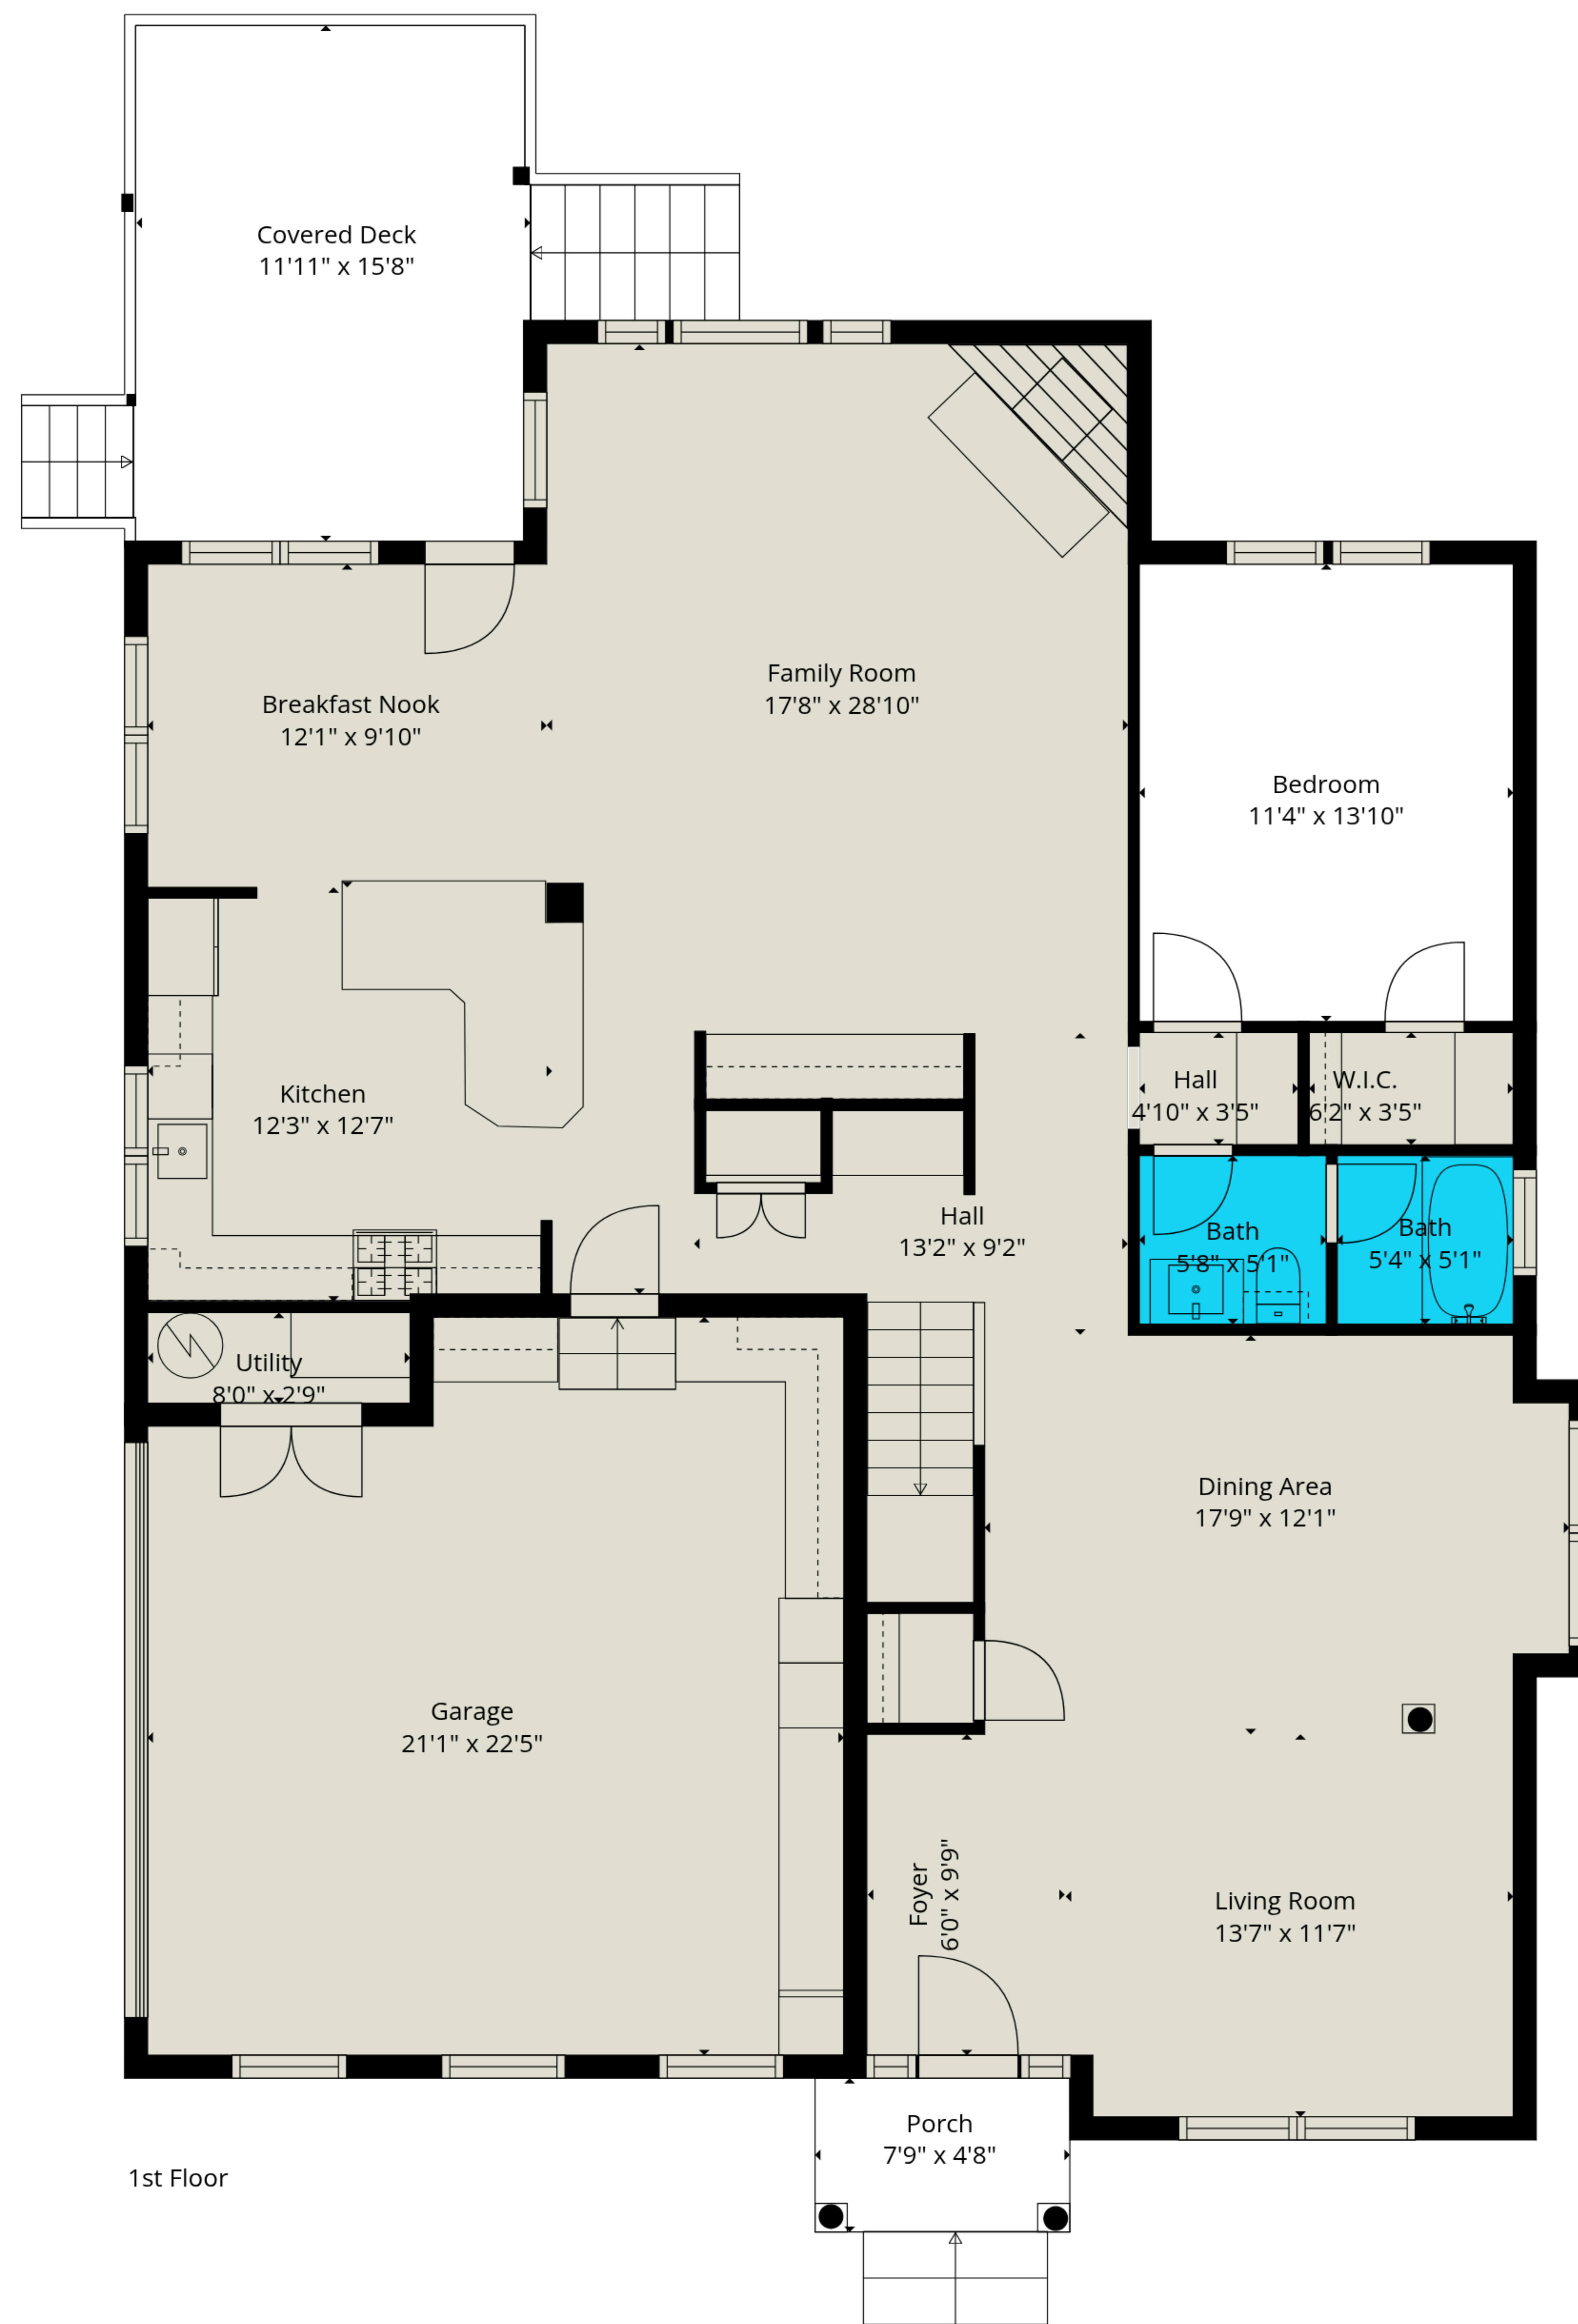

Total GLA: 3683 sq. ft | Total: 4410 sq. ft
 1st floor: 1661 sq. ft (Excluded areas 727 sq. ft)
 2nd floor: 2022 sq. ft

Total GLA: 3683 sq. ft | Total: 4410 sq. ft
 1st floor: 1661 sq. ft (Excluded areas 727 sq. ft)
 2nd floor: 2022 sq. ft

1st Floor

2nd Floor

Total GLA: 3683 sq. ft | Total: 4410 sq. ft
 1st floor: 1661 sq. ft (Excluded areas 727 sq. ft)
 2nd floor: 2022 sq. ft