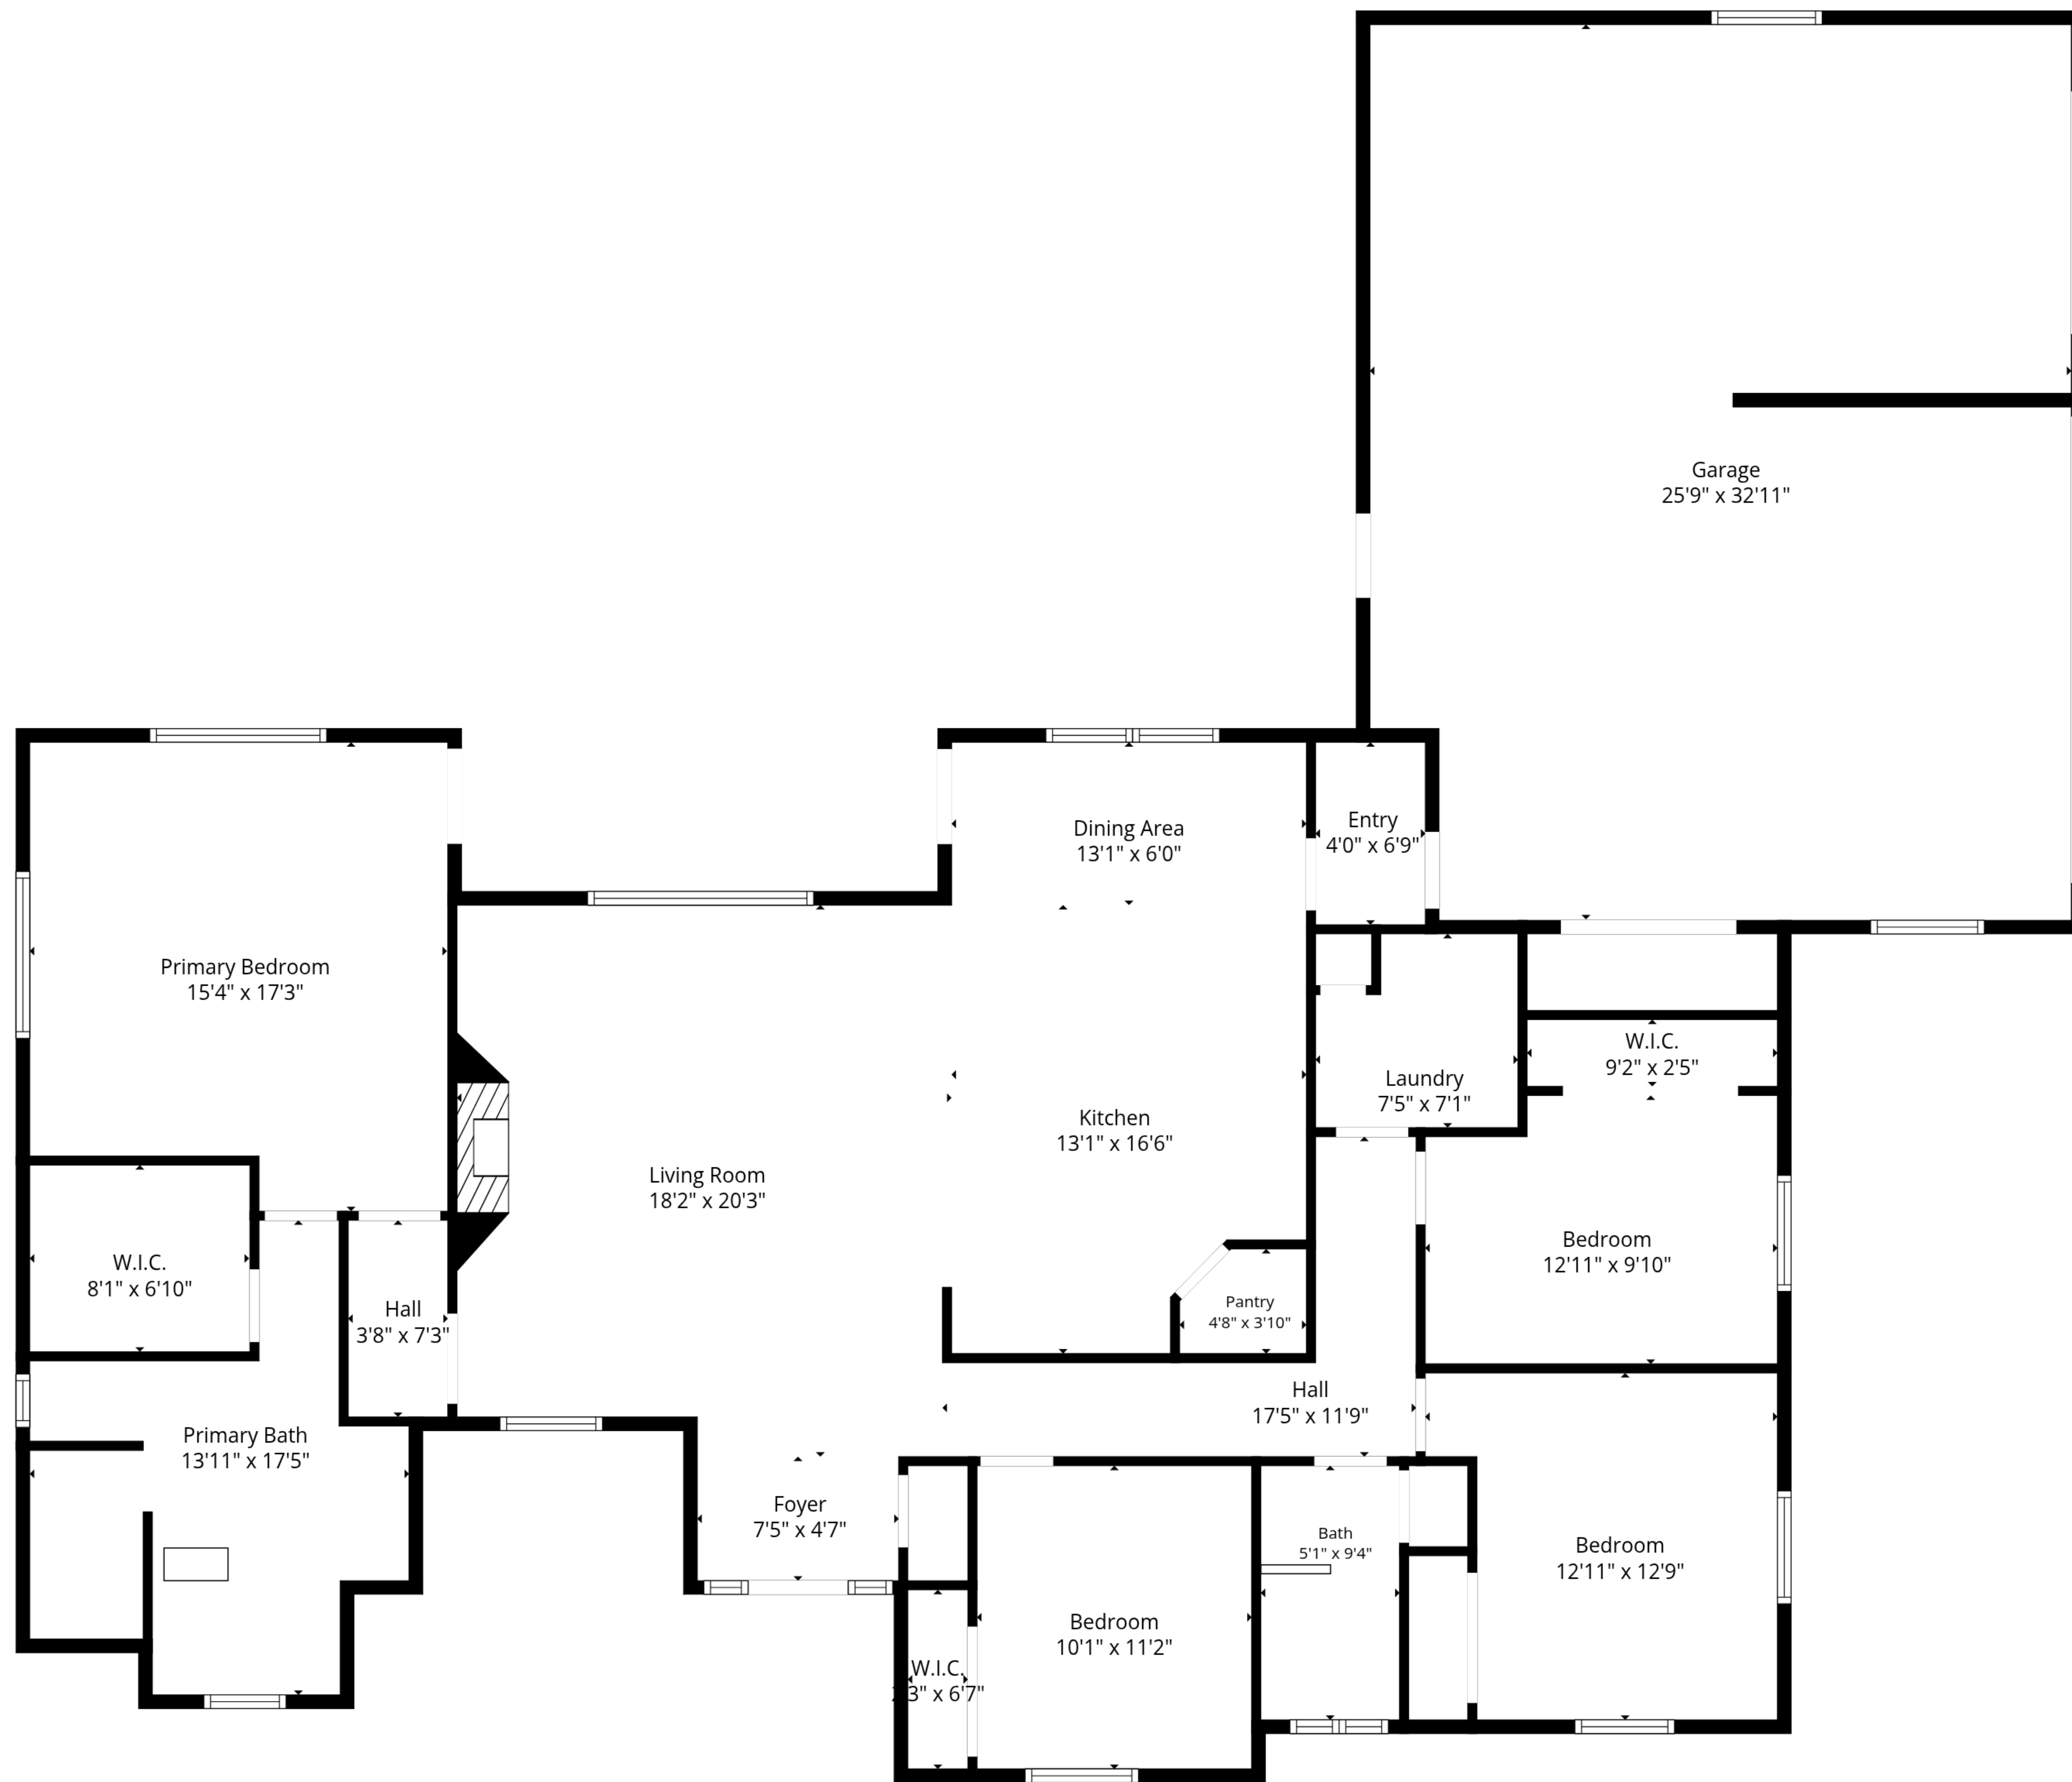

**TOTAL: 1935 sq. ft**  
 1st floor: 1935 sq. ft  
 EXCLUDED AREAS: GARAGE: 825 sq. ft, WALLS: 177 sq. ft

Measurements Provided Are For Informational Purposes Only And May Not Be Accurate.

**TOTAL: 1935 sq. ft**  
 1st floor: 1935 sq. ft  
 EXCLUDED AREAS: GARAGE: 825 sq. ft, WALLS: 177 sq. ft

Measurements Provided Are For Informational Purposes Only And May Not Be Accurate.