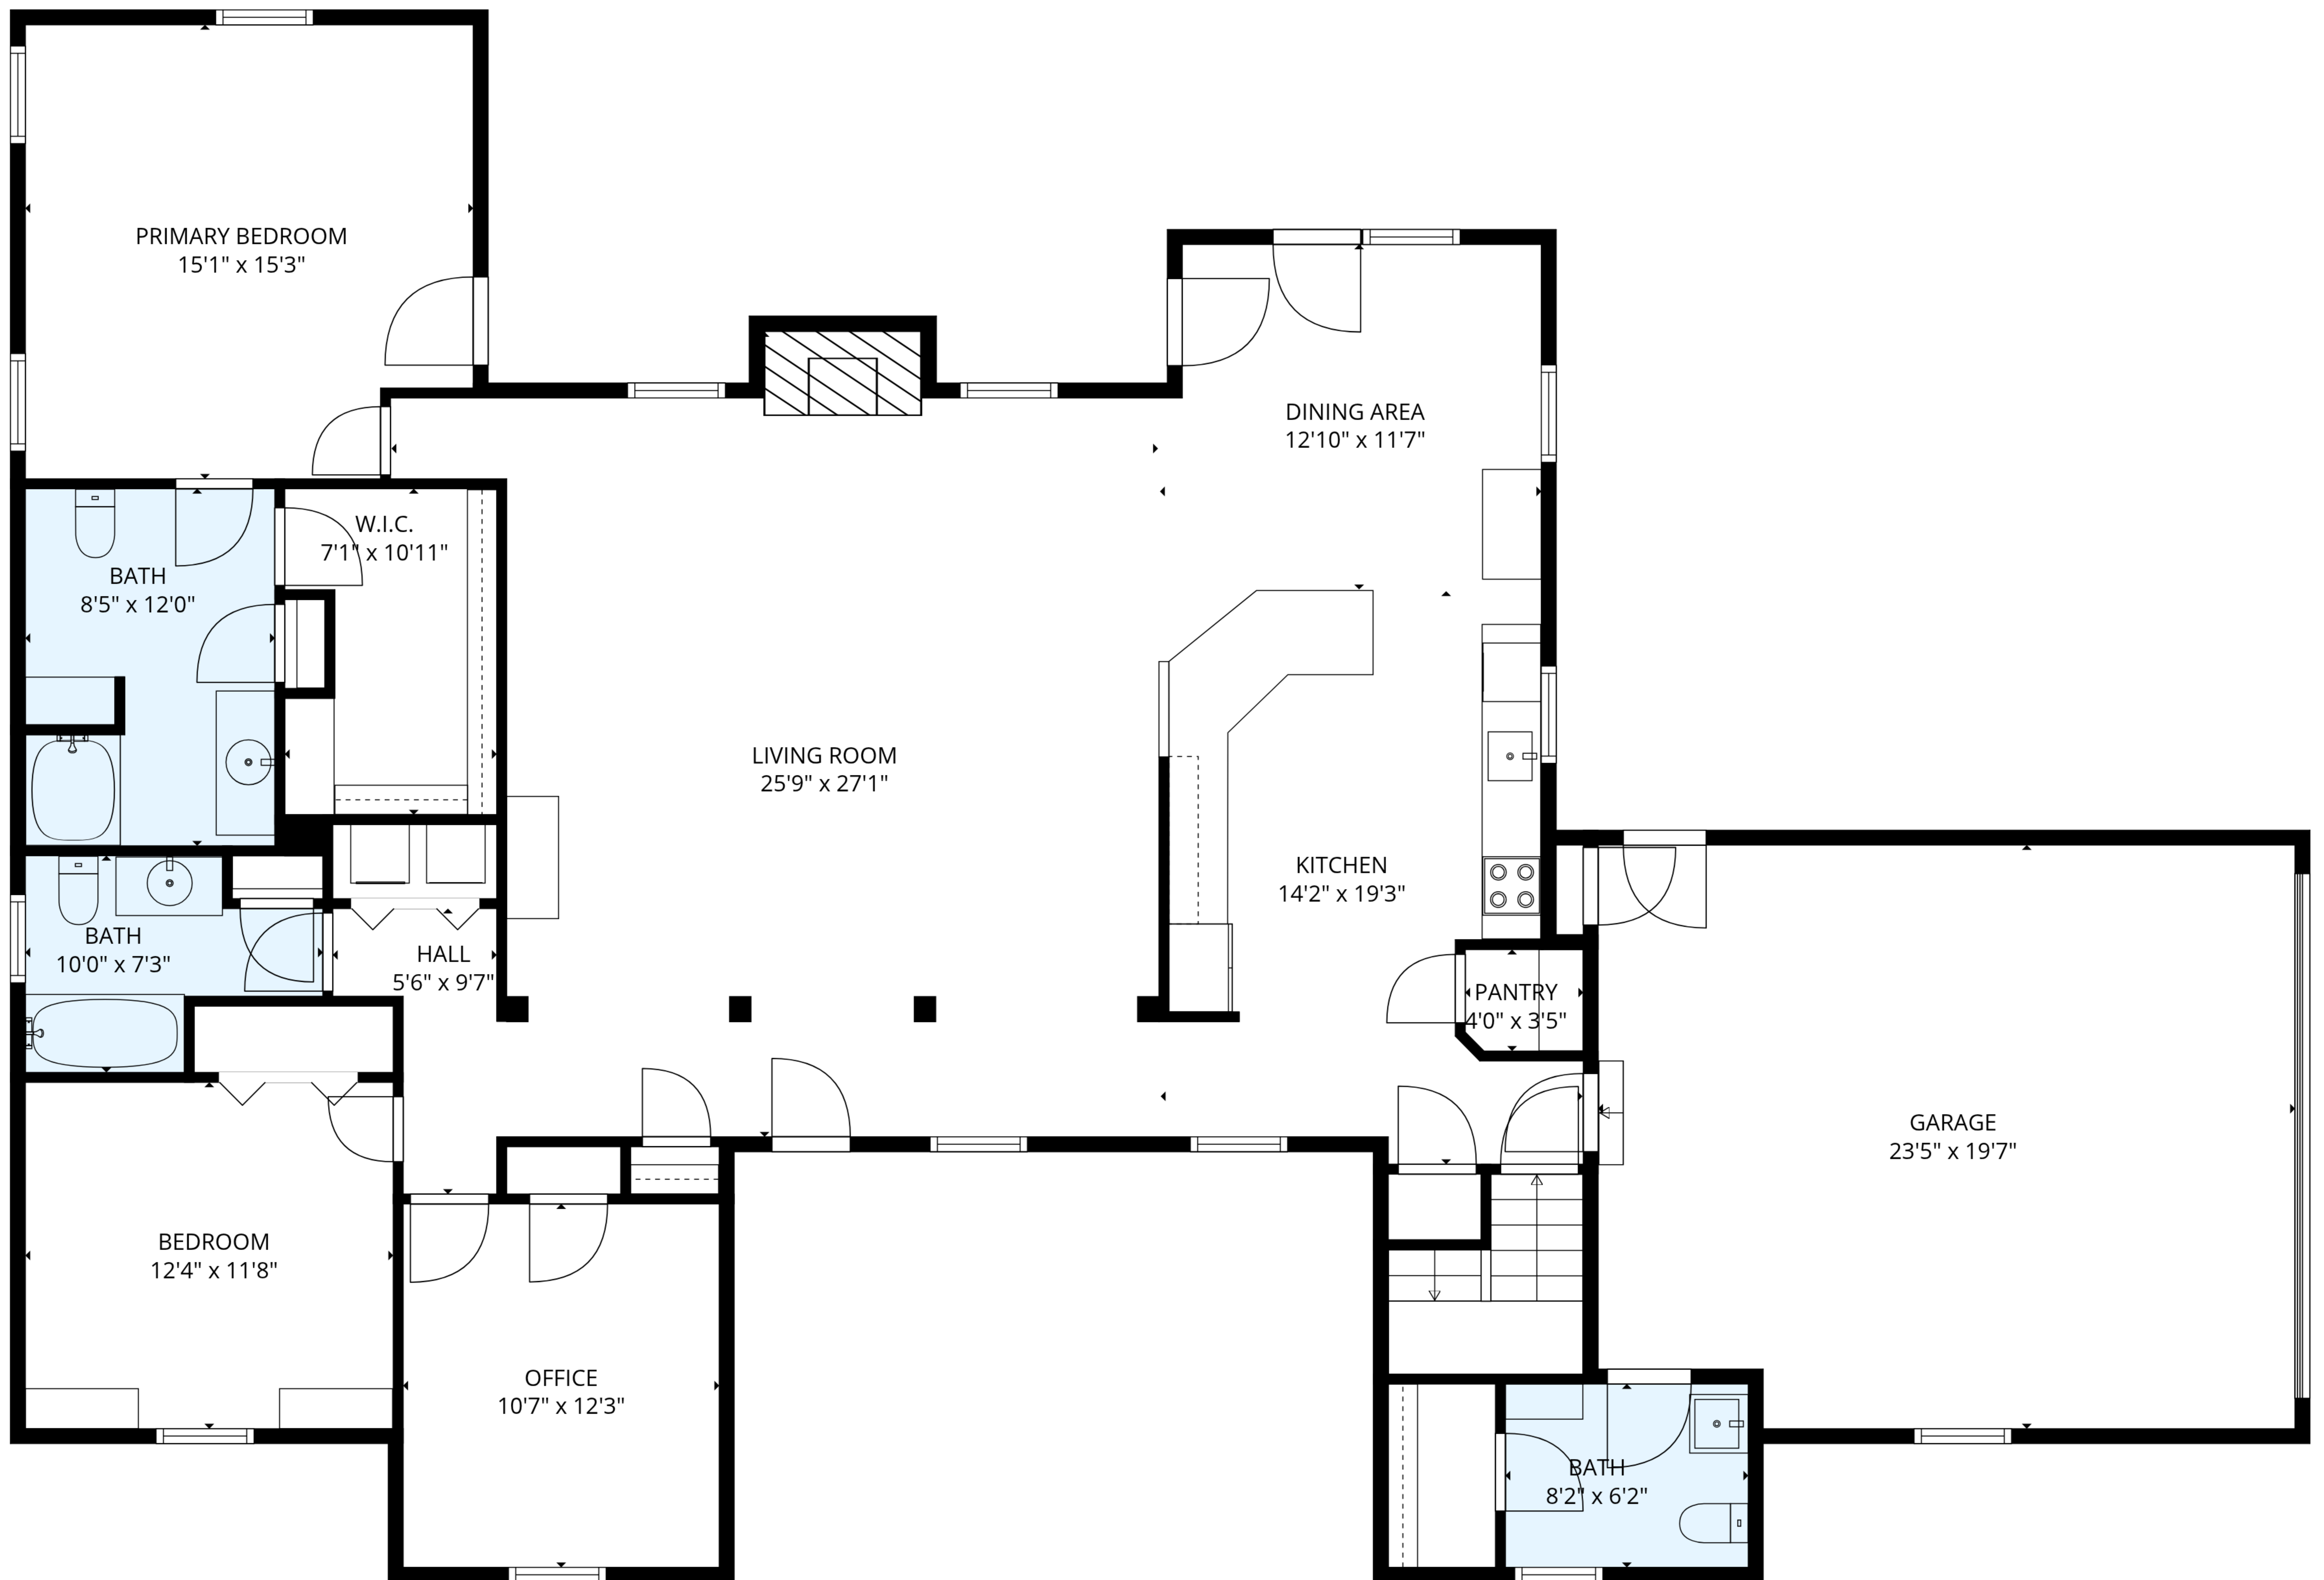

BASEMENT  
52'3" x 48'7"

**TOTAL: 1938 sq. ft**

Basement: 0 sq. ft, 1st floor: 1938 sq. ft

EXCLUDED AREAS: BASEMENT: 1908 sq. ft, GARAGE: 448 sq. ft, FIREPLACE: 14 sq. ft,  
WALLS: 289 sq. ft

MEASUREMENTS ARE DEEMED RELIABLE BUT ARE NOT GUARANTEED.

**TOTAL: 1938 sq. ft**  
 Basement: 0 sq. ft, 1st floor: 1938 sq. ft  
 EXCLUDED AREAS: BASEMENT: 1908 sq. ft, GARAGE: 448 sq. ft, FIREPLACE: 14 sq. ft,  
 WALLS: 289 sq. ft

MEASUREMENTS ARE DEEMED RELIABLE BUT ARE NOT GUARANTEED.