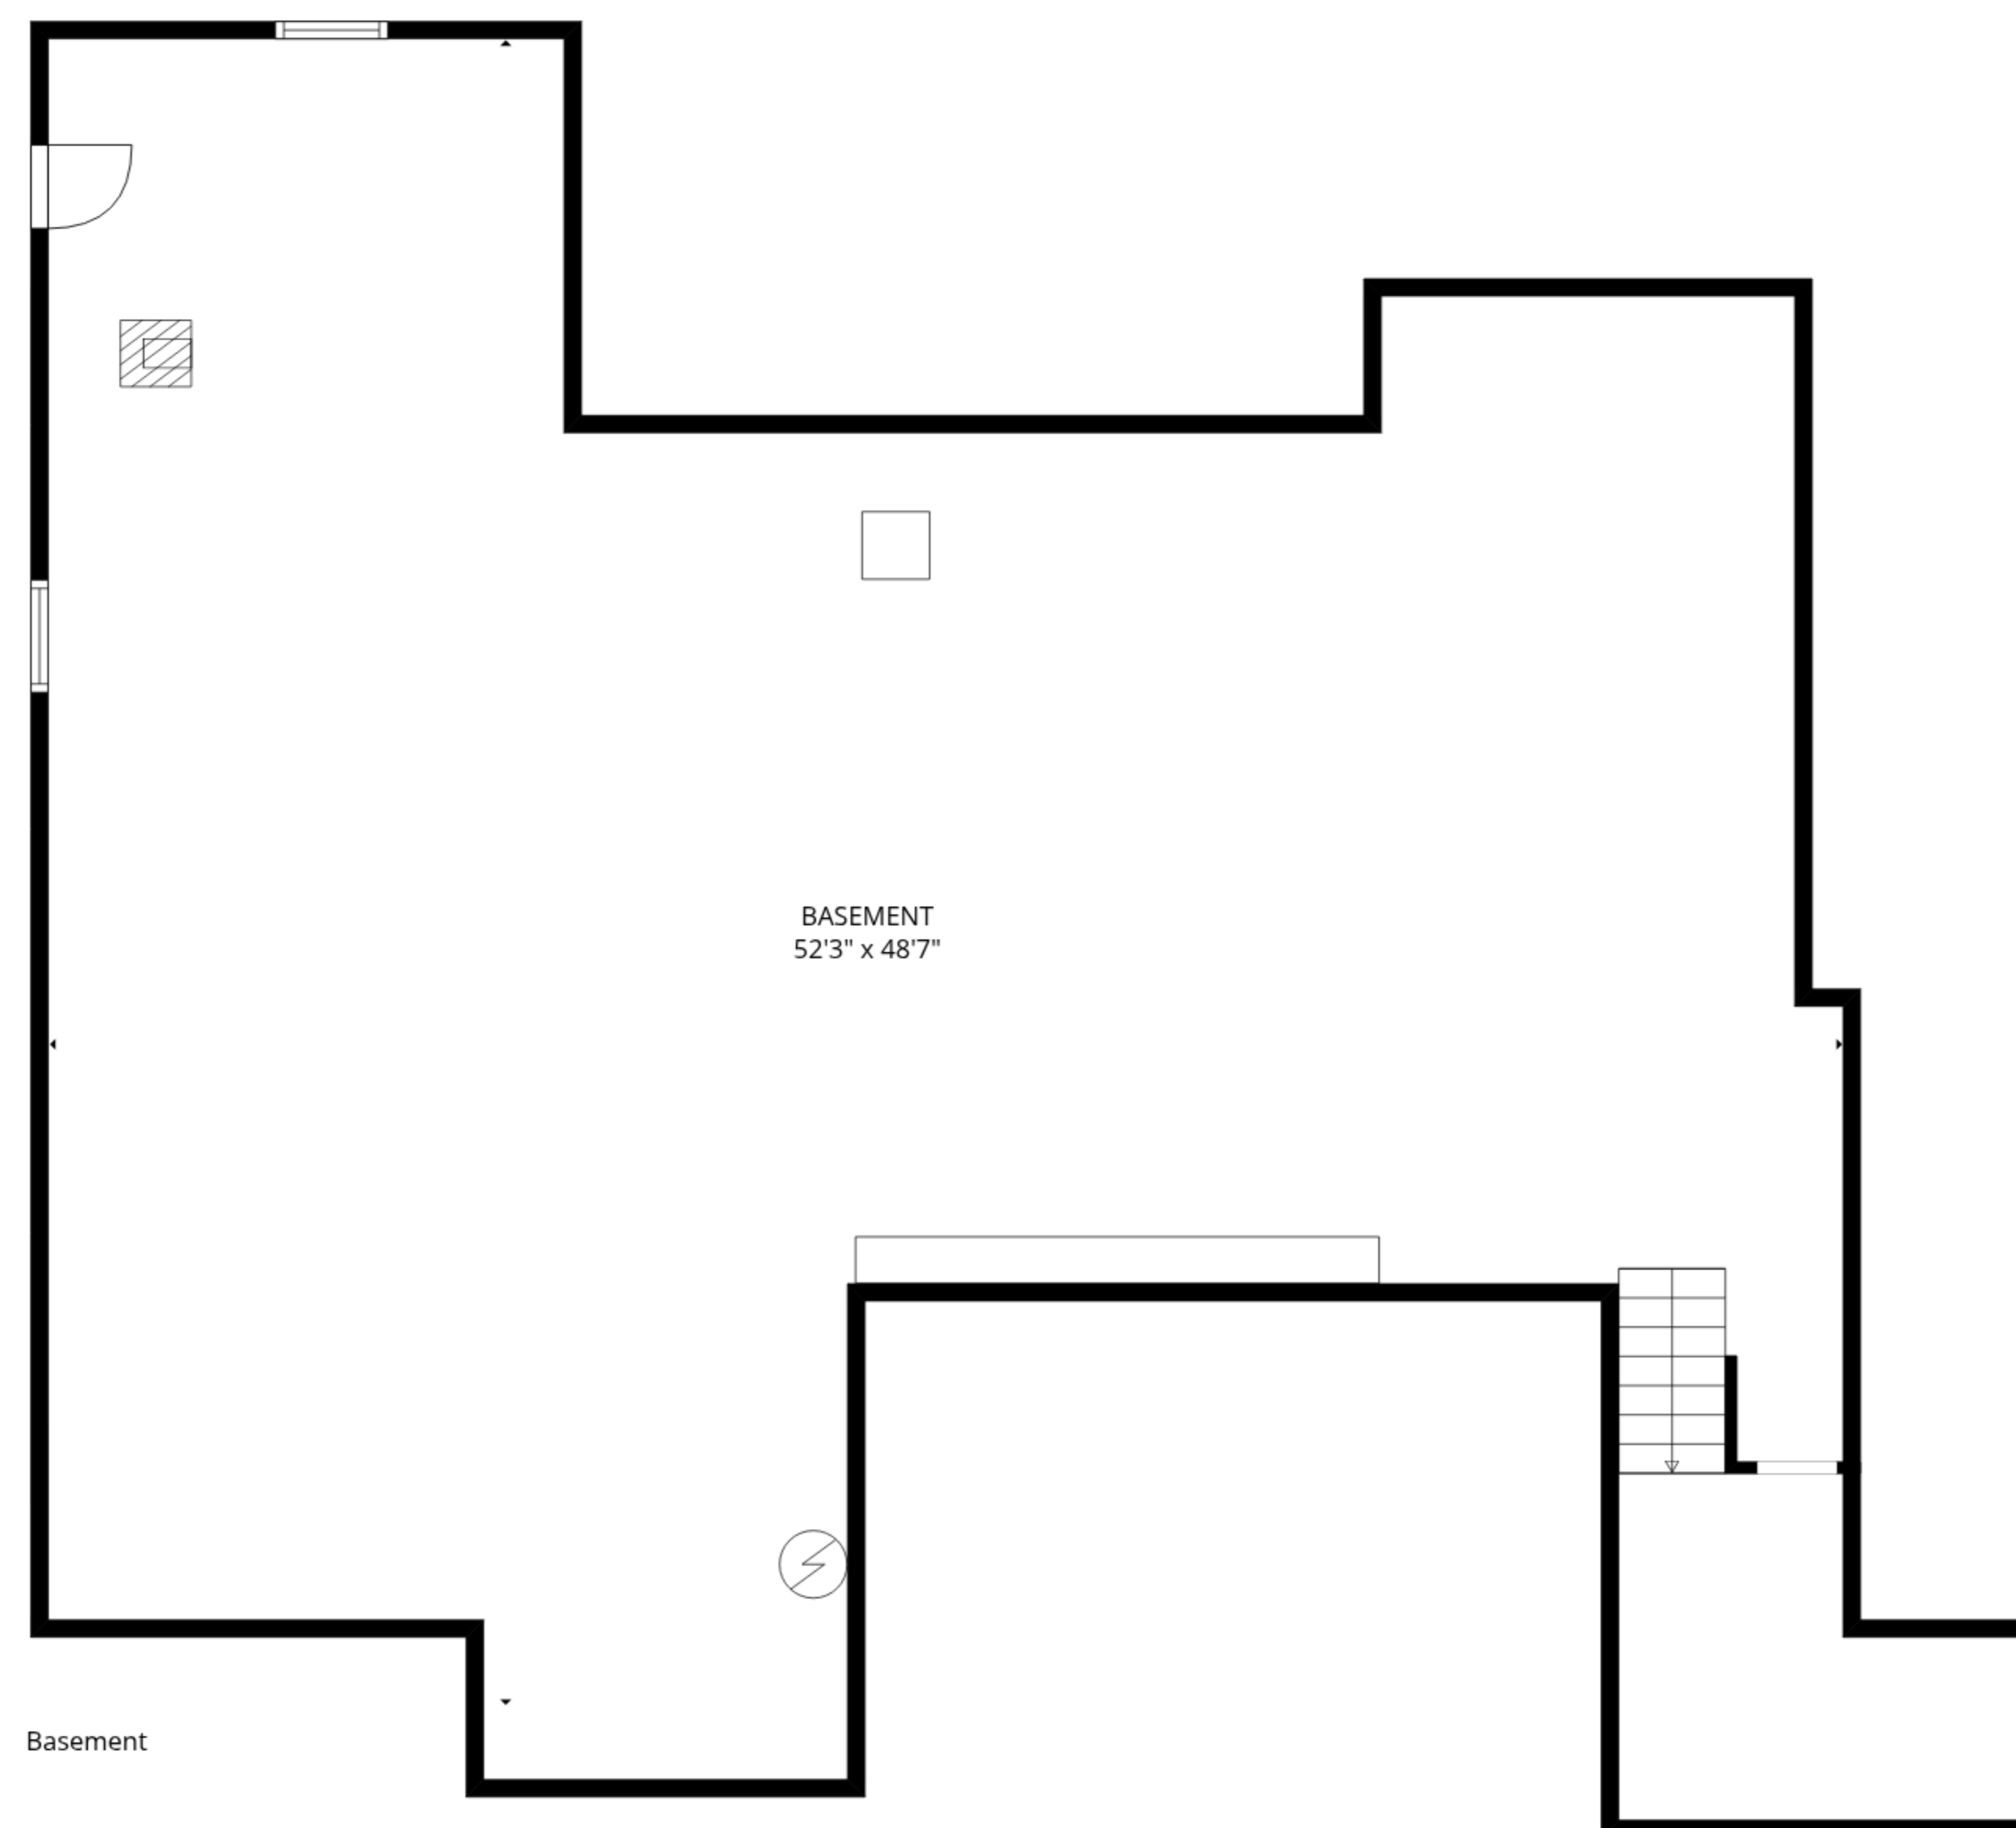

BASEMENT  
52'3" x 48'7"

**TOTAL: 1938 sq. ft**

Basement: 0 sq. ft, 1st floor: 1938 sq. ft

EXCLUDED AREAS: BASEMENT: 1908 sq. ft, GARAGE: 448 sq. ft, FIREPLACE: 14 sq. ft,  
WALLS: 289 sq. ft

MEASUREMENTS ARE DEEMED RELIABLE BUT ARE NOT GUARANTEED.

**TOTAL: 1938 sq. ft**  
 Basement: 0 sq. ft, 1st floor: 1938 sq. ft  
 EXCLUDED AREAS: BASEMENT: 1908 sq. ft, GARAGE: 448 sq. ft, FIREPLACE: 14 sq. ft,  
 WALLS: 289 sq. ft

MEASUREMENTS ARE DEEMED RELIABLE BUT ARE NOT GUARANTEED.