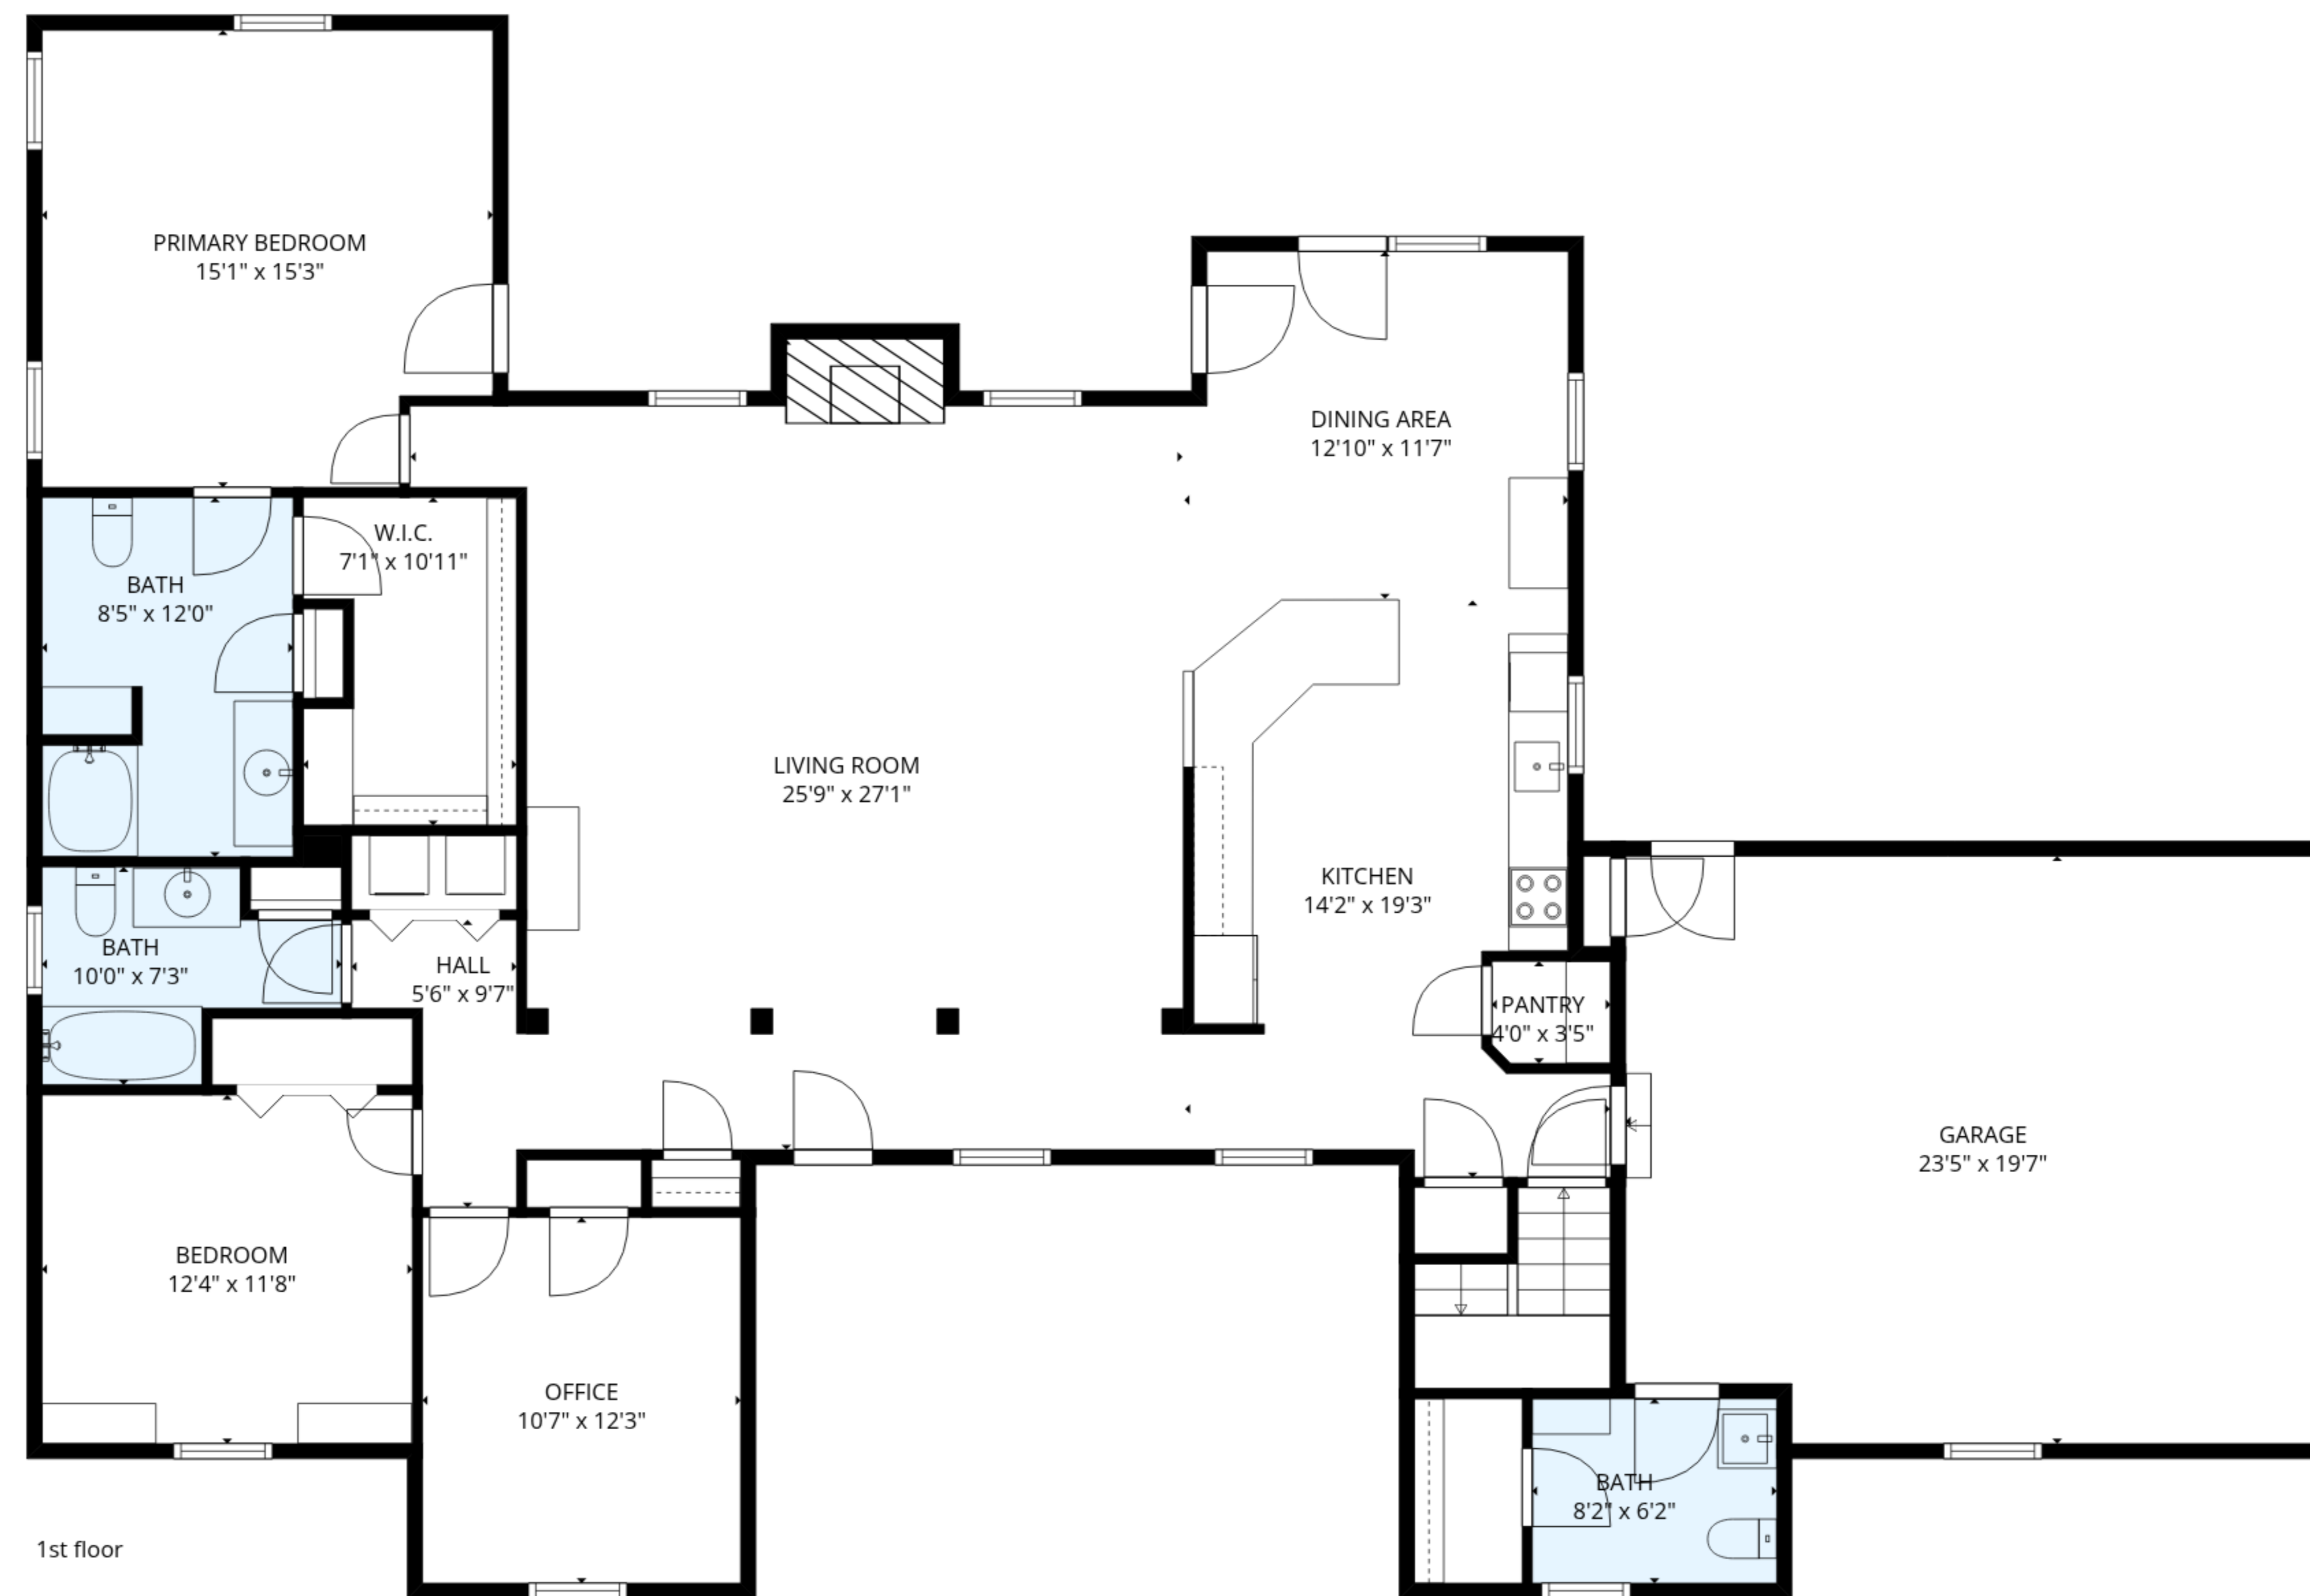

BASEMENT  
52'3" x 48'7"

**TOTAL: 1938 sq. ft**

Basement: 0 sq. ft, 1st floor: 1938 sq. ft

EXCLUDED AREAS: BASEMENT: 1908 sq. ft, GARAGE: 448 sq. ft, FIREPLACE: 14 sq. ft,  
WALLS: 289 sq. ft

MEASUREMENTS ARE DEEMED RELIABLE BUT ARE NOT GUARANTEED.

**TOTAL: 1938 sq. ft**  
 Basement: 0 sq. ft, 1st floor: 1938 sq. ft  
 EXCLUDED AREAS: BASEMENT: 1908 sq. ft, GARAGE: 448 sq. ft, FIREPLACE: 14 sq. ft,  
 WALLS: 289 sq. ft

MEASUREMENTS ARE DEEMED RELIABLE BUT ARE NOT GUARANTEED.