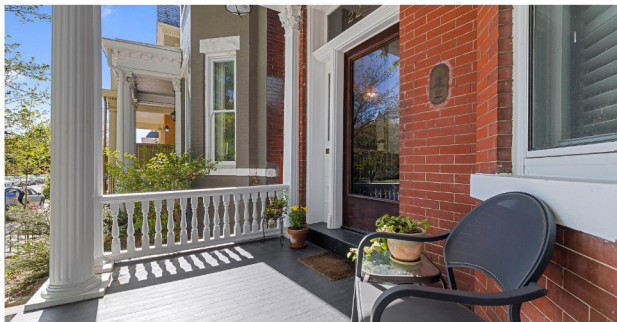

2225 W GRACE ST
RICHMOND, VA 23220

The First Impression

Every home has a moment where it introduces itself. It might be the way the front door opens, the first step inside, or how the light hits the space. That initial feeling is what turns a structure into a place. This home was designed to make that first moment feel natural, welcoming, and full of possibility.

THE

V

LIFE IN BETWEEN THE MOMENTS

Some of the best parts of a home aren't the big events, they're the small, everyday moments. Coffee at the counter, music playing in the background, a conversation that stretches longer than planned. These are the moments that give a home its personality. This space was built to hold all of that, comfortably and effortlessly.