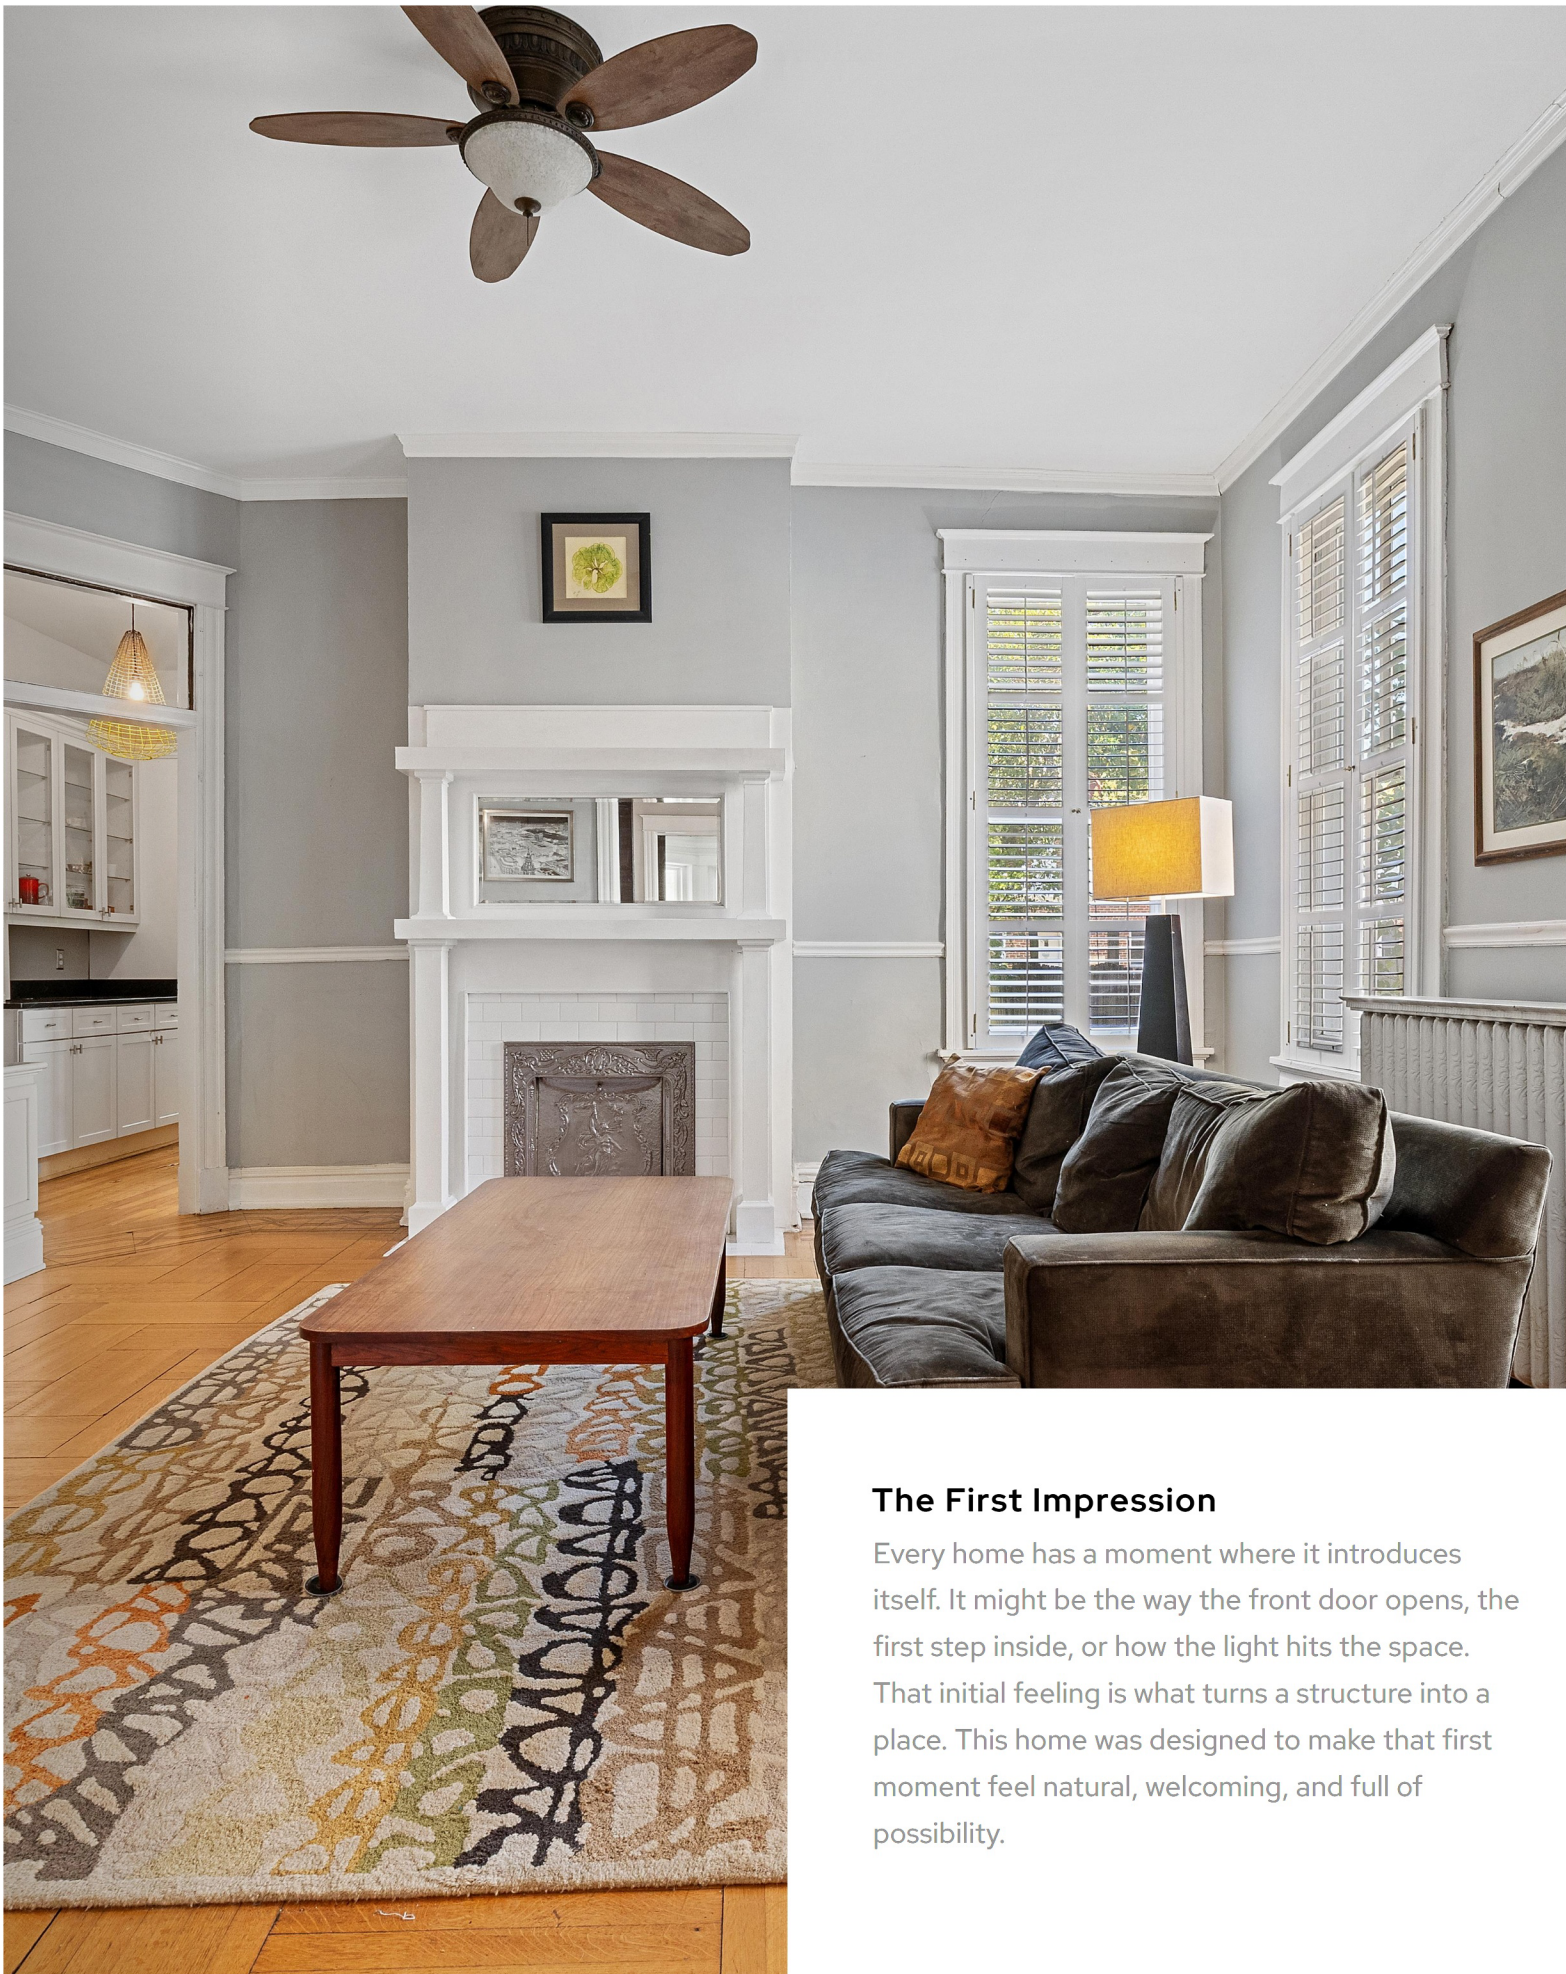

2225 W GRACE ST
RICHMOND, VA 23220

The First Impression

Every home has a moment where it introduces itself. It might be the way the front door opens, the first step inside, or how the light hits the space. That initial feeling is what turns a structure into a place. This home was designed to make that first moment feel natural, welcoming, and full of possibility.

WHERE YOUR NEXT CHAPTER BEGINS

Finding Your Rhythm

Once you're inside, a home reveals how it's meant to be lived in. Mornings find their own flow, afternoons move at their own pace, and evenings invite you to slow down. The spaces here are laid out to support that daily rhythm without getting in the way. It's the kind of place that quietly makes life feel easier.