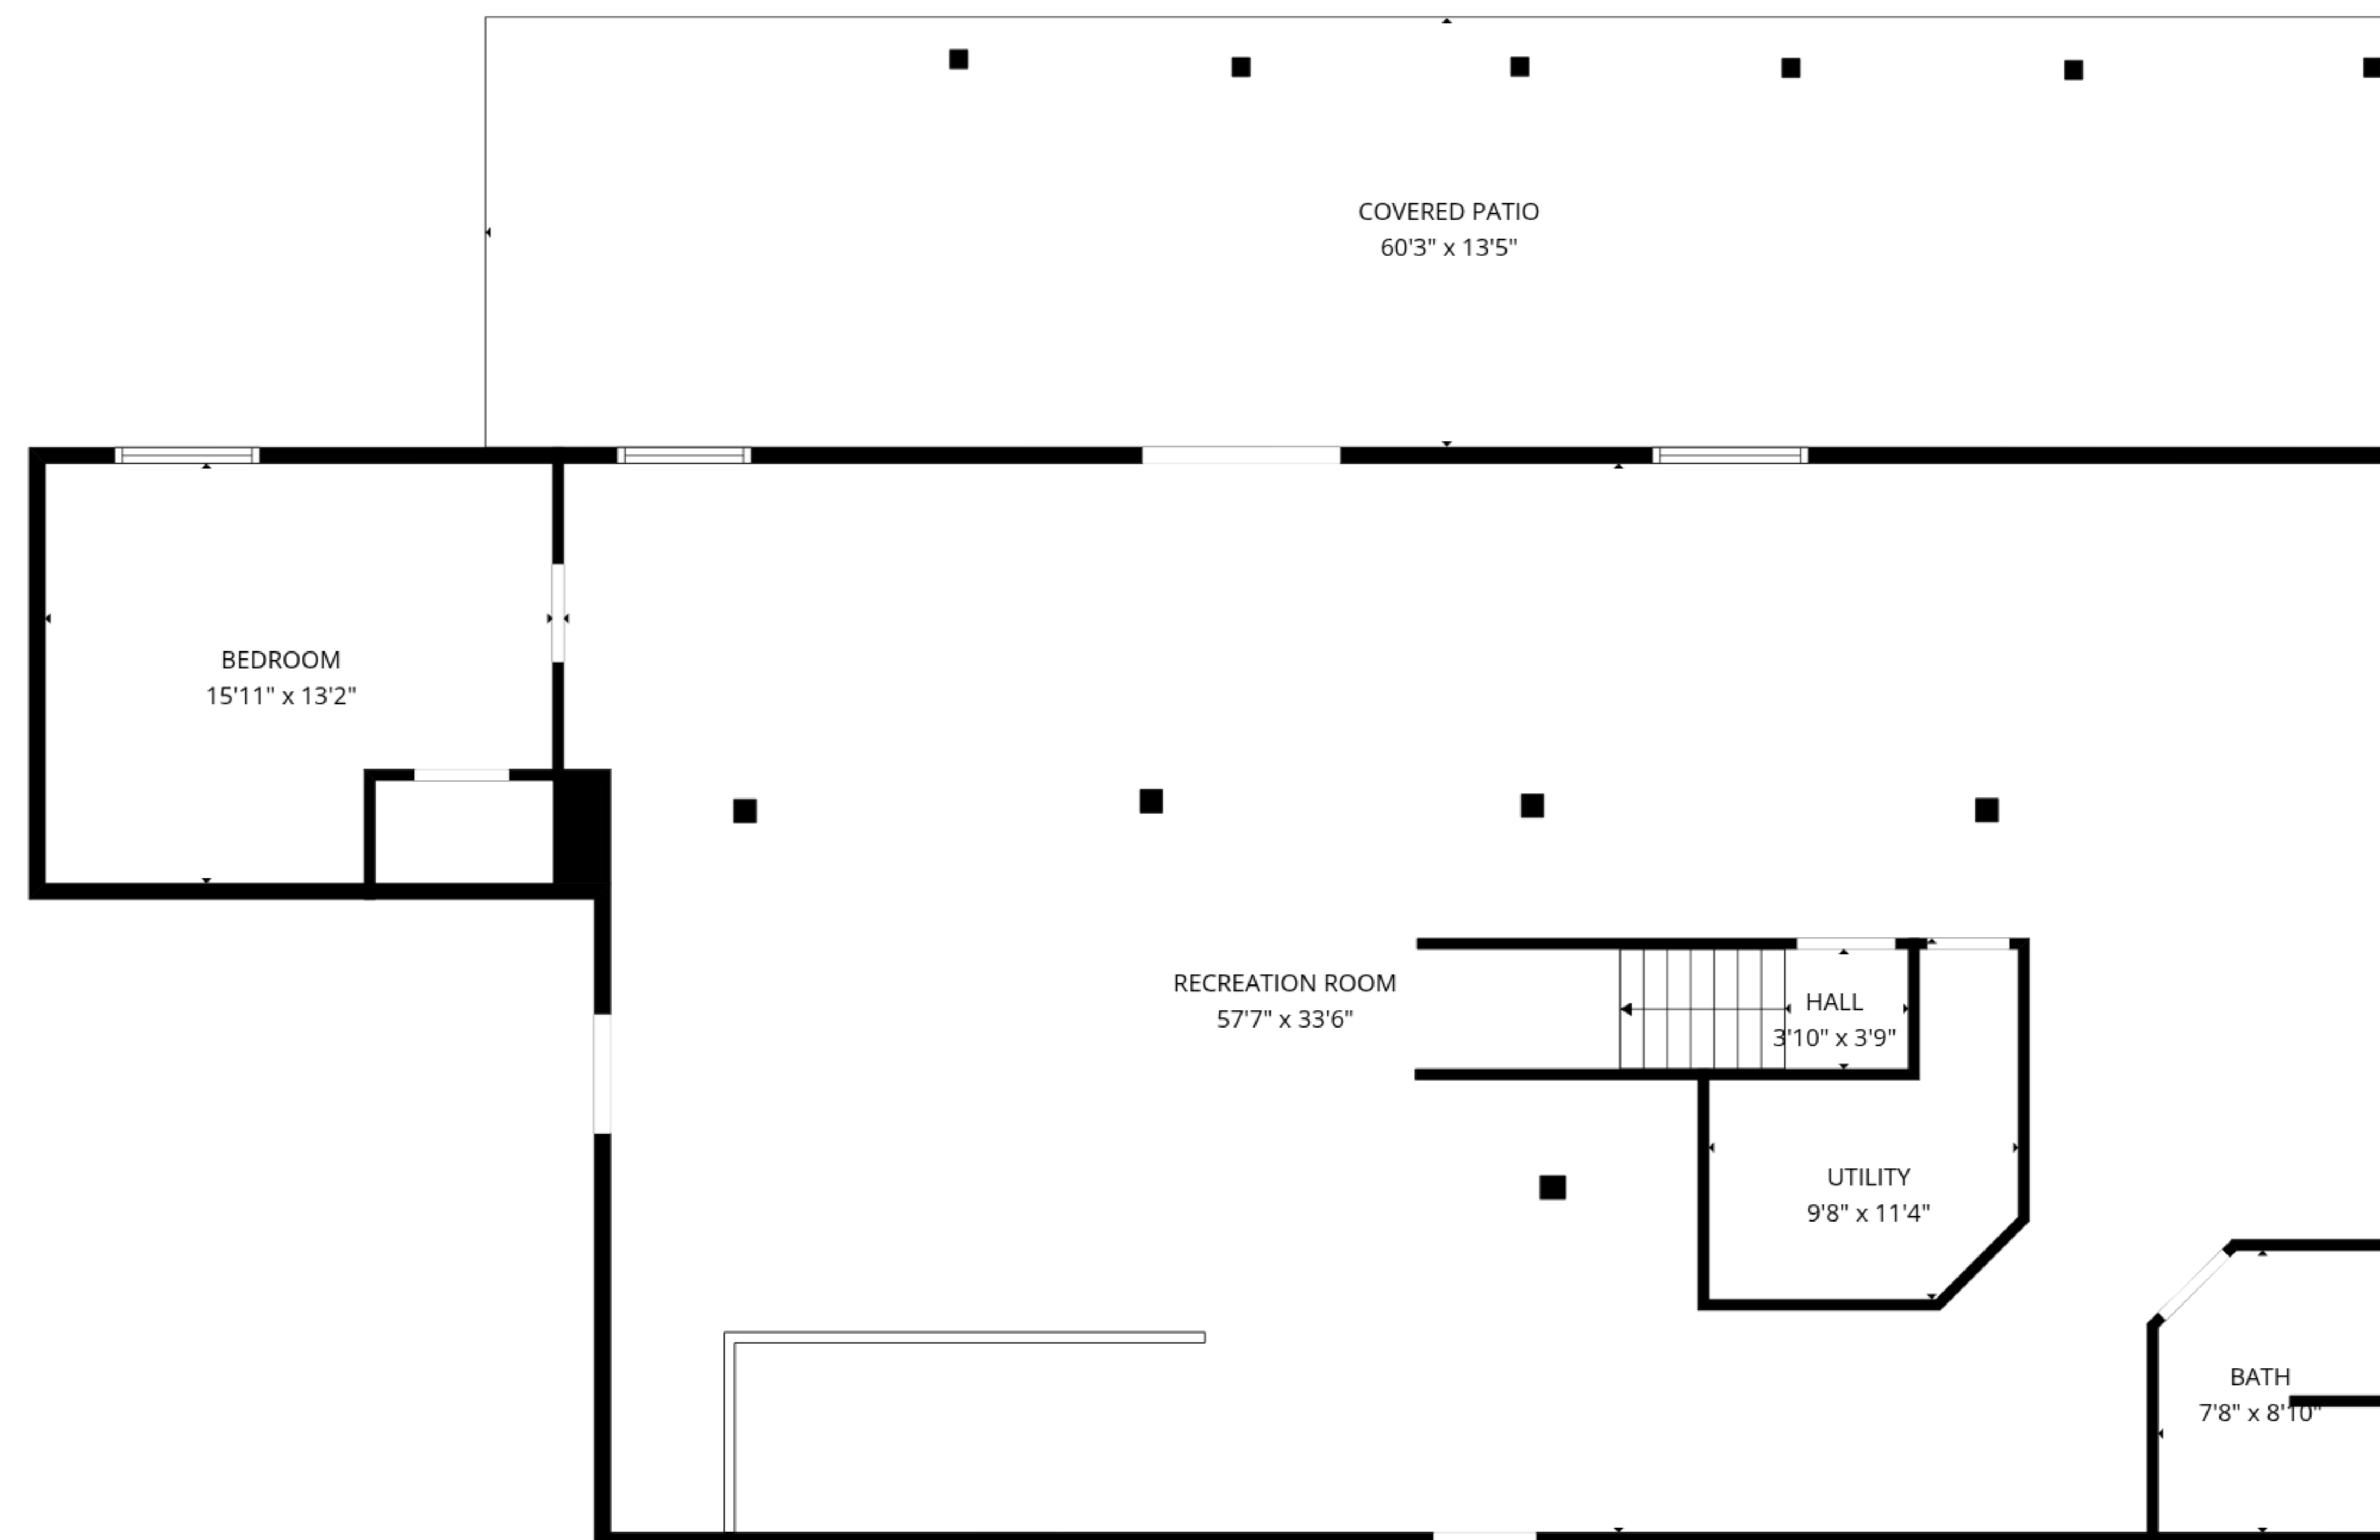

**TOTAL: 4862 sq. ft**

Basement: 2039 sq. ft, 1st floor: 2823 sq. ft

EXCLUDED AREAS: UTILITY: 76 sq. ft, COVERED PATIO: 813 sq. ft, DECK: 691 sq. ft,  
WALLS: 244 sq. ft

**TOTAL: 4862 sq. ft**

Basement: 2039 sq. ft, 1st floor: 2823 sq. ft

EXCLUDED AREAS: UTILITY: 76 sq. ft, COVERED PATIO: 813 sq. ft, DECK: 691 sq. ft,  
WALLS: 244 sq. ft

1st floor

Basement

**TOTAL: 4862 sq. ft**

Basement: 2039 sq. ft, 1st floor: 2823 sq. ft

EXCLUDED AREAS: UTILITY: 76 sq. ft, COVERED PATIO: 813 sq. ft, DECK: 691 sq. ft, WALLS: 244 sq. ft