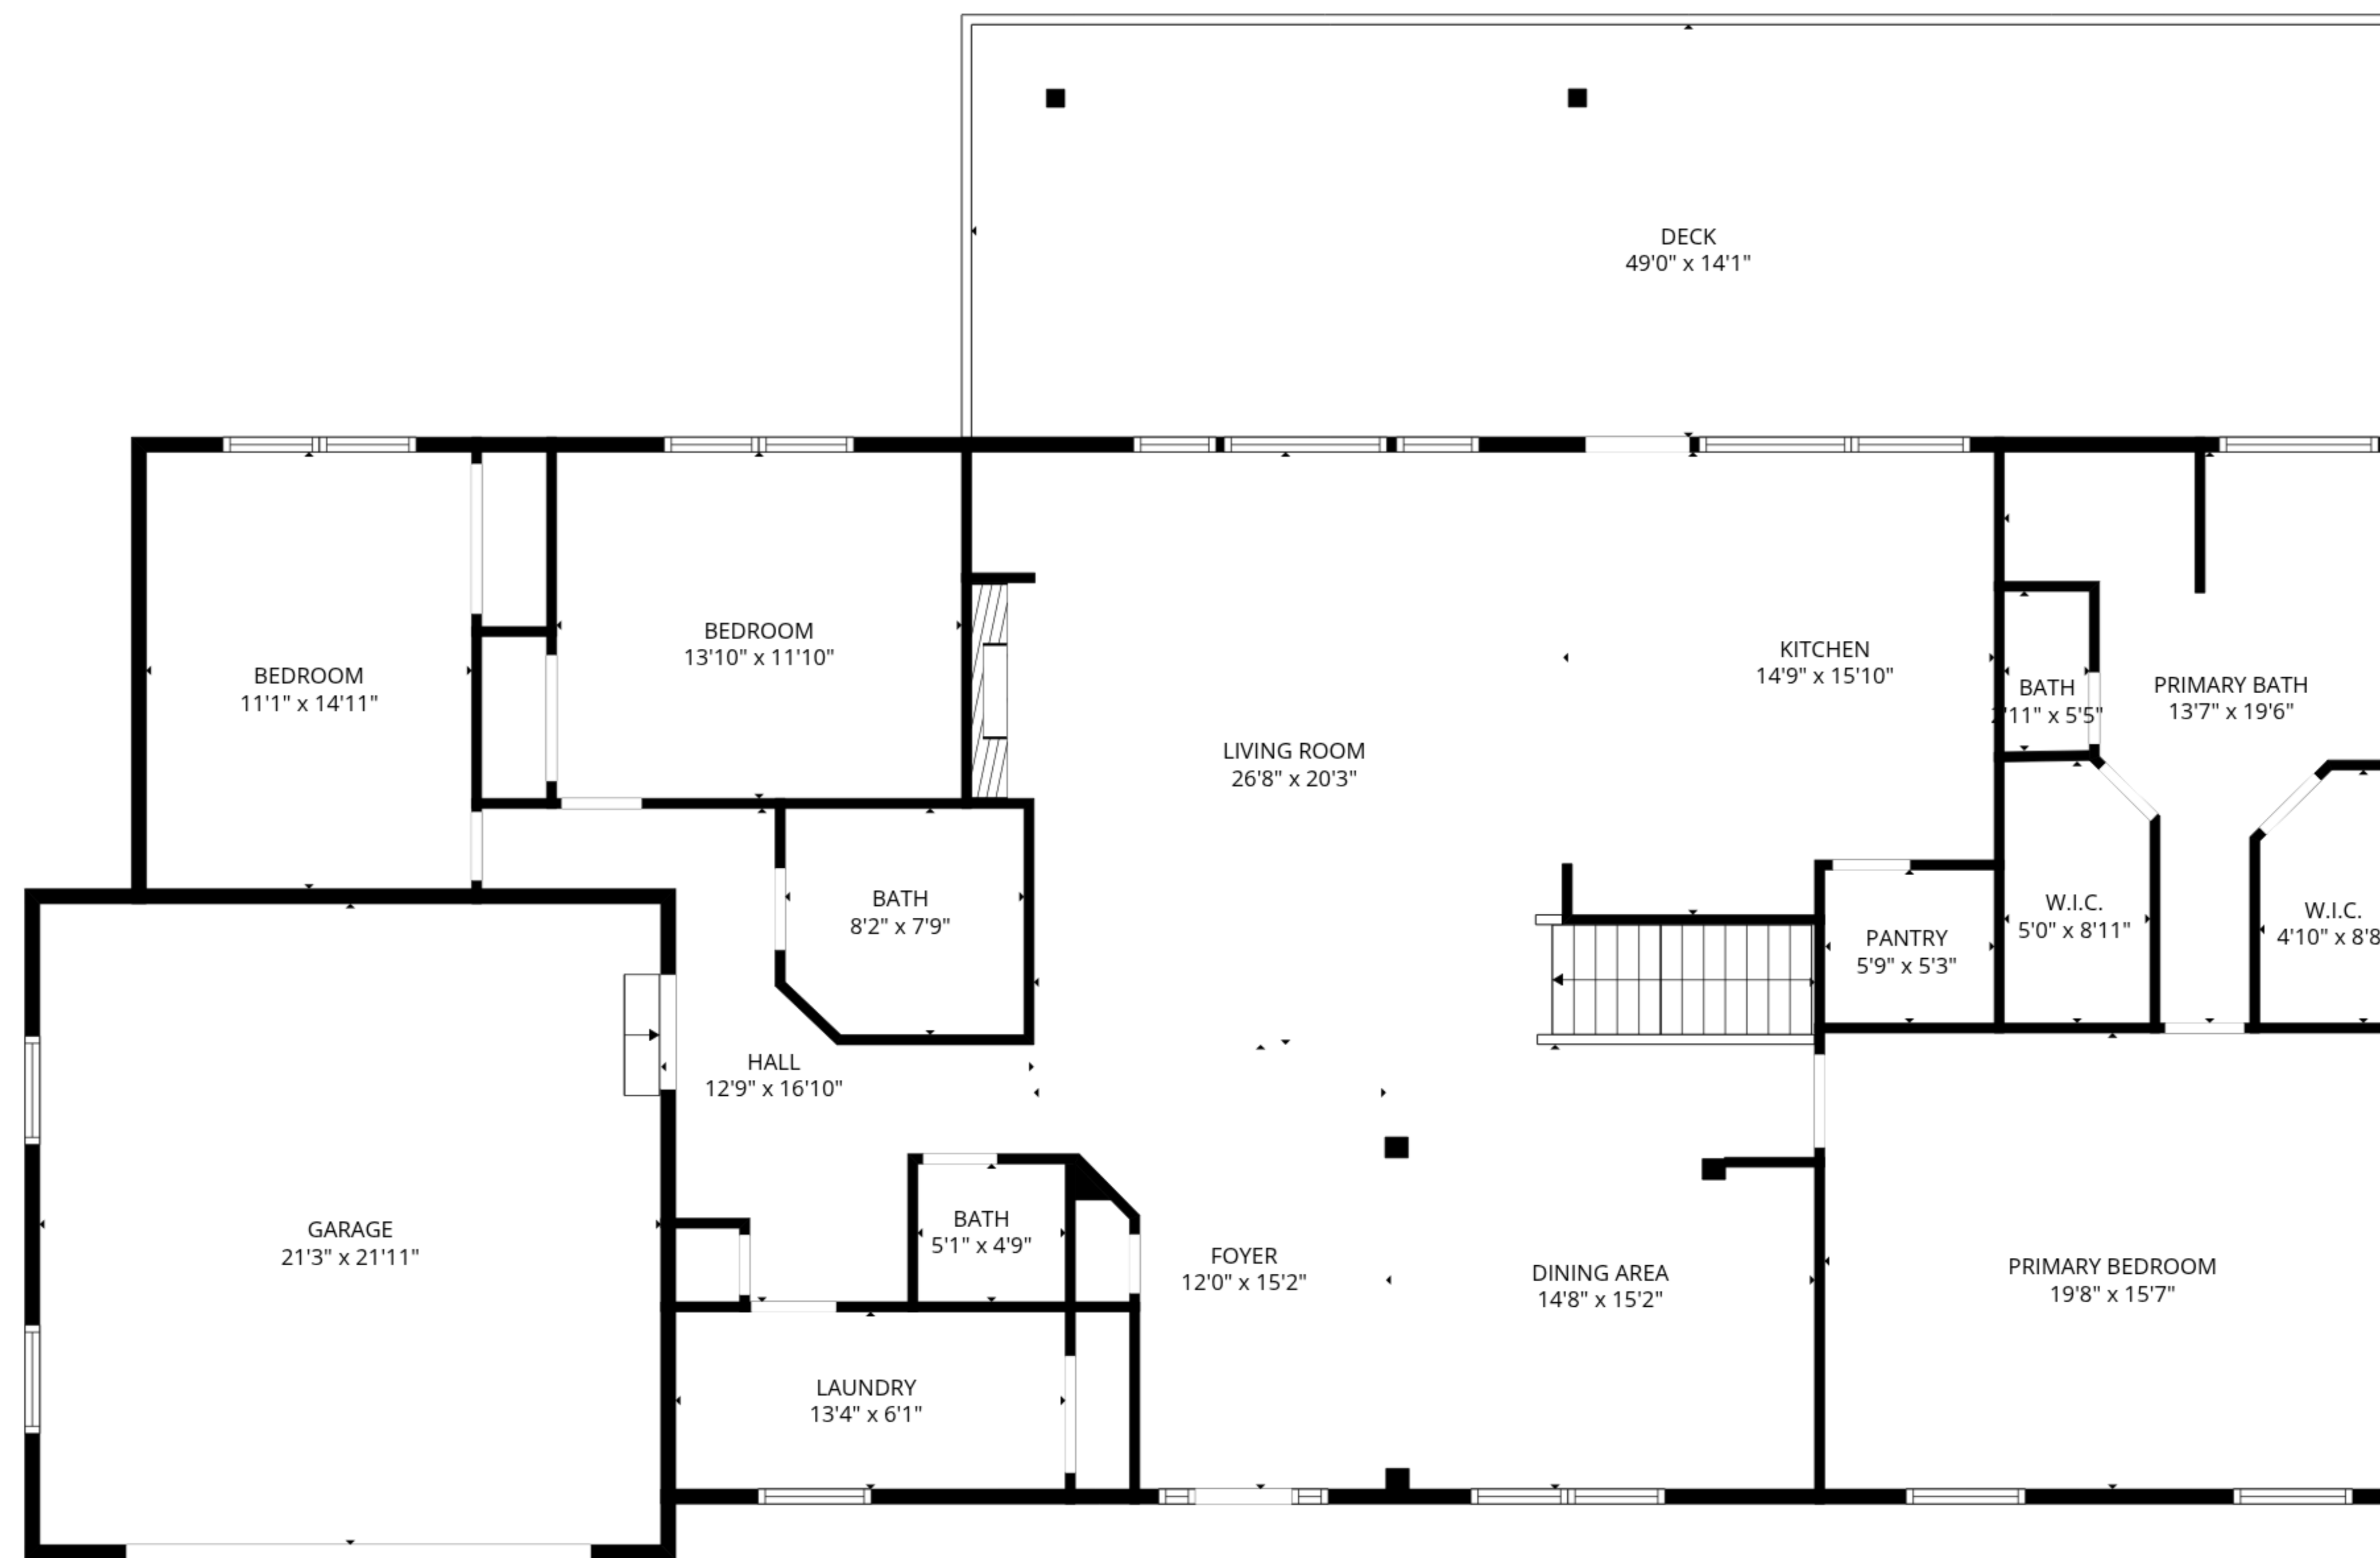

**TOTAL: 4862 sq. ft**

Basement: 2039 sq. ft, 1st floor: 2823 sq. ft

EXCLUDED AREAS: UTILITY: 76 sq. ft, COVERED PATIO: 813 sq. ft, DECK: 691 sq. ft,  
WALLS: 244 sq. ft

**TOTAL: 4862 sq. ft**

Basement: 2039 sq. ft, 1st floor: 2823 sq. ft

EXCLUDED AREAS: UTILITY: 76 sq. ft, COVERED PATIO: 813 sq. ft, DECK: 691 sq. ft,  
WALLS: 244 sq. ft

1st floor

Basement

**TOTAL: 4862 sq. ft**

Basement: 2039 sq. ft, 1st floor: 2823 sq. ft

EXCLUDED AREAS: UTILITY: 76 sq. ft, COVERED PATIO: 813 sq. ft, DECK: 691 sq. ft, WALLS: 244 sq. ft