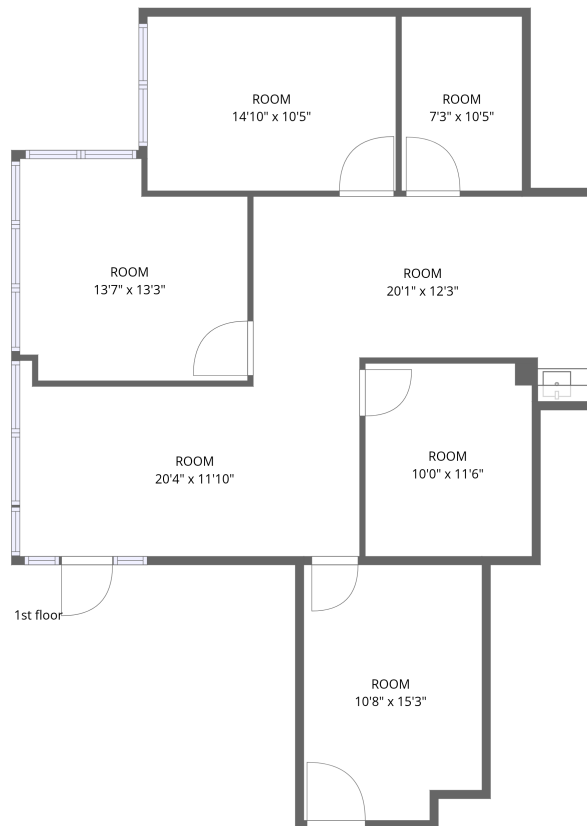

Home data report

441 Wadsworth Blvd,Lakewood,CO,US

**Total Area: 1121 sq. ft**

1st Floor: 1121 sq. ft

Excluded: Walls: 83 sq. ft

**1** Floor 1 - Room

---

Dimensions: 20'4" x 11'10"  
Area: 218 sq. ft  
Counted as living area: Yes

Heated: Yes  
Finished: Yes  
Enclosed: Yes  
Contiguous: Yes  
Permitted: Yes  
Wet space: No  
Addition: No  
Conversion: No

**5** Floor 1 - Room

Dimensions: 20'1" x 12'3"  
Area: 202 sq. ft  
Counted as living area: Yes

Heated: Yes  
Finished: Yes  
Enclosed: Yes  
Contiguous: Yes  
Permitted: Yes  
Wet space: No  
Addition: No  
Conversion: No

**6** Floor 1 - Room

---

Dimensions: 7'3" x 10'5"  
Area: 75 sq. ft  
Counted as living area: Yes

Heated: Yes  
Finished: Yes  
Enclosed: Yes  
Contiguous: Yes  
Permitted: Yes  
Wet space: No  
Addition: No  
Conversion: No