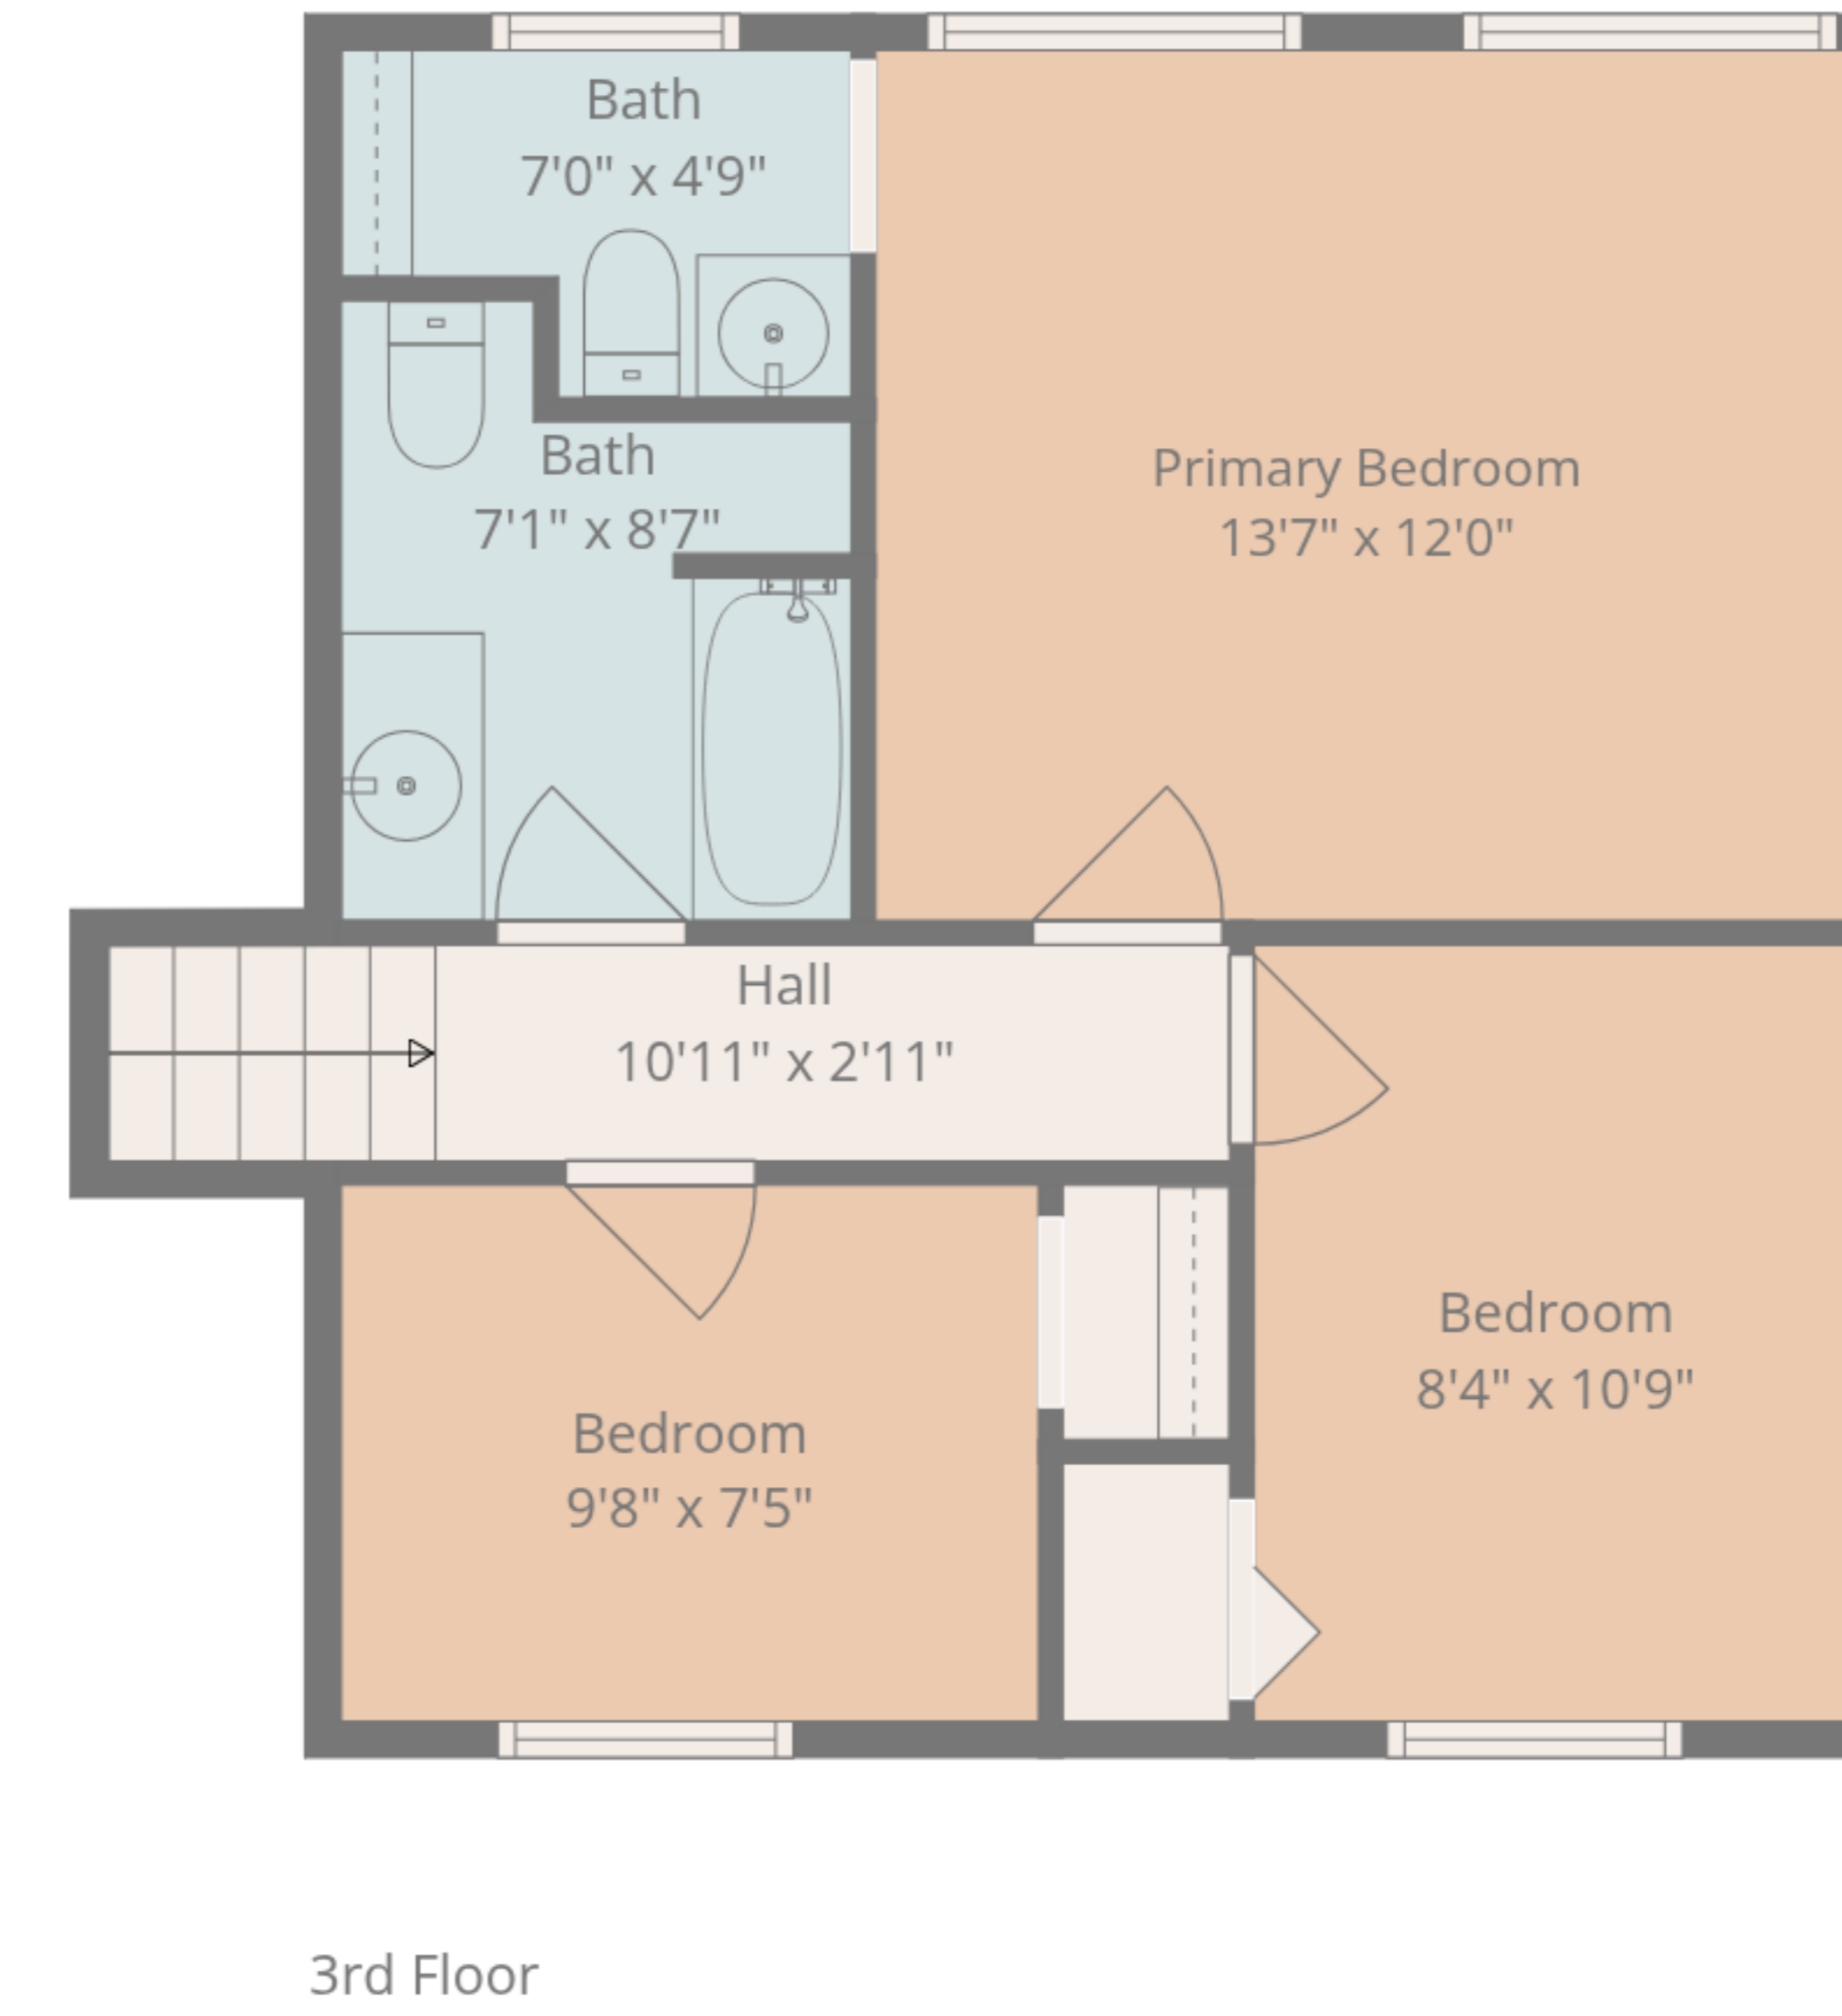

Total: 1589 sq. ft

1st Floor: 449 sq. Ft, 2nd Floor: 644 sq. Ft, 3rd Floor: 496 sq. ft

Excluded Areas: Porch: 207 sq. Ft, Covered Deck: 126 sq. Ft, Walls: 151 sq. ft

Measurements Are Taken Using Lidar Technology, Deemed Highly Reliable But Not Guaranteed