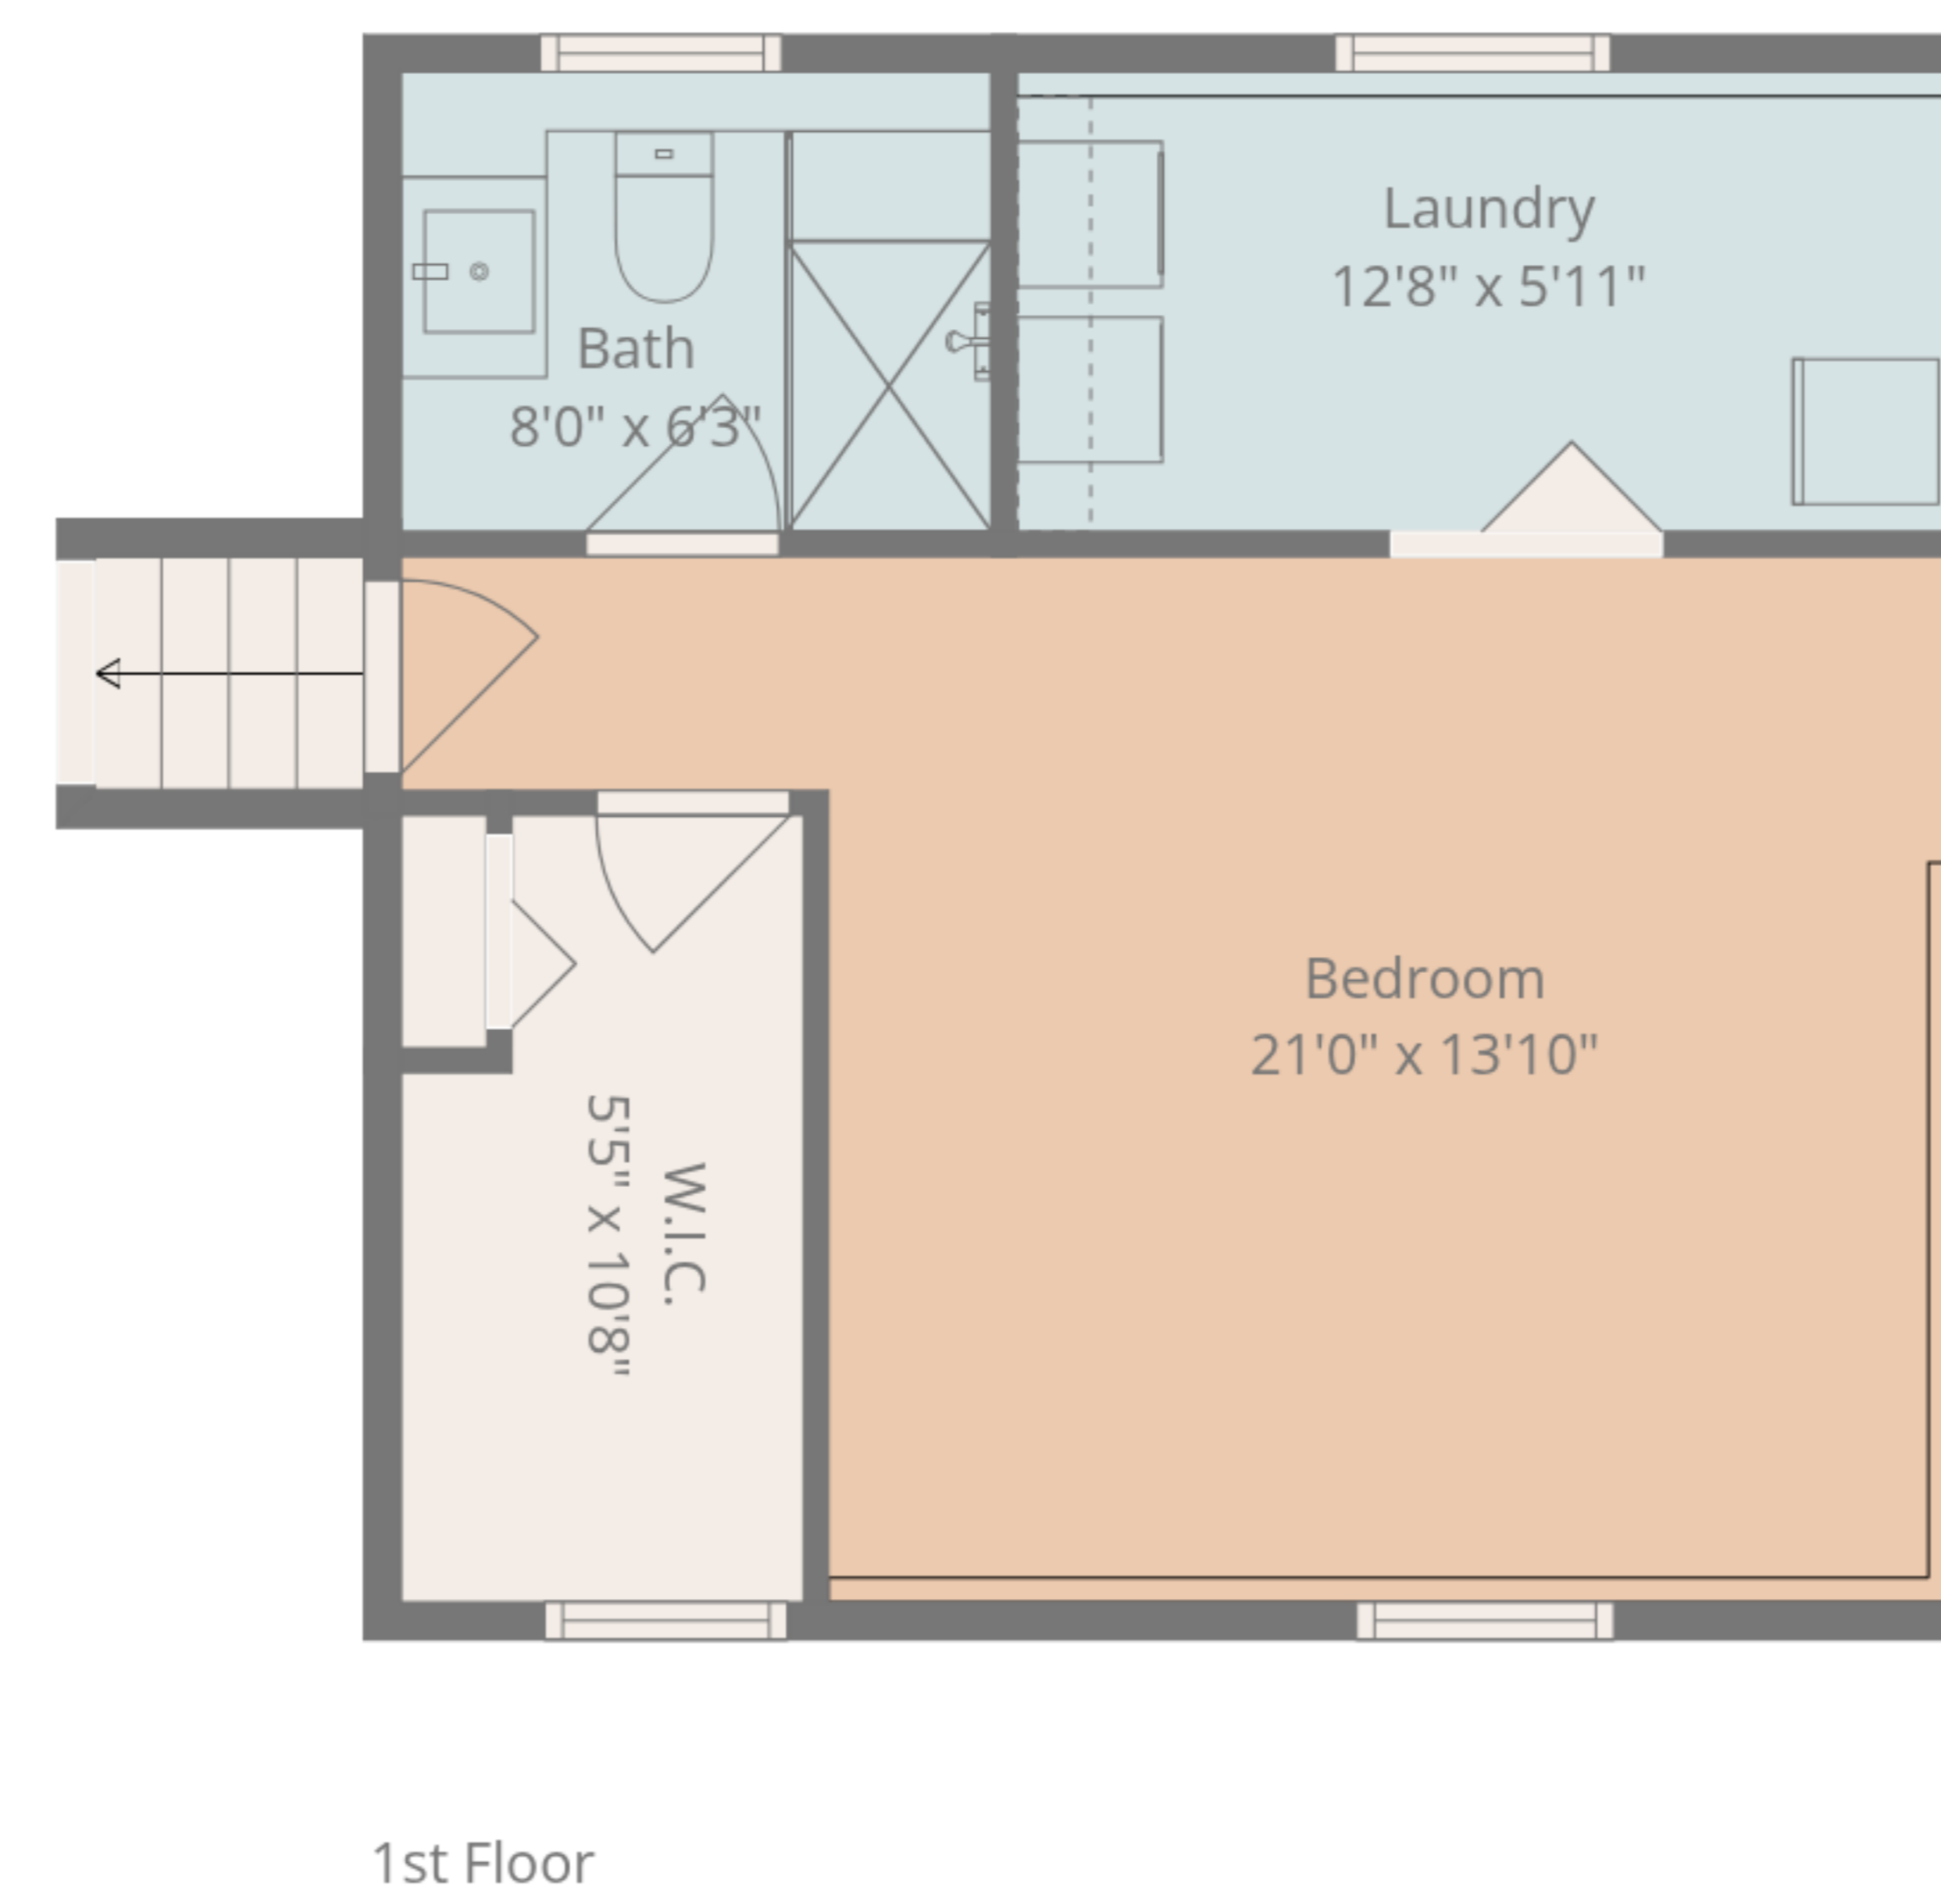

Total: 1589 sq. ft

1st Floor: 449 sq. Ft, 2nd Floor: 644 sq. Ft, 3rd Floor: 496 sq. ft

Excluded Areas: Porch: 207 sq. Ft, Covered Deck: 126 sq. Ft, Walls: 151 sq. ft

Measurements Are Taken Using Lidar Technology, Deemed Highly Reliable But Not Guaranteed