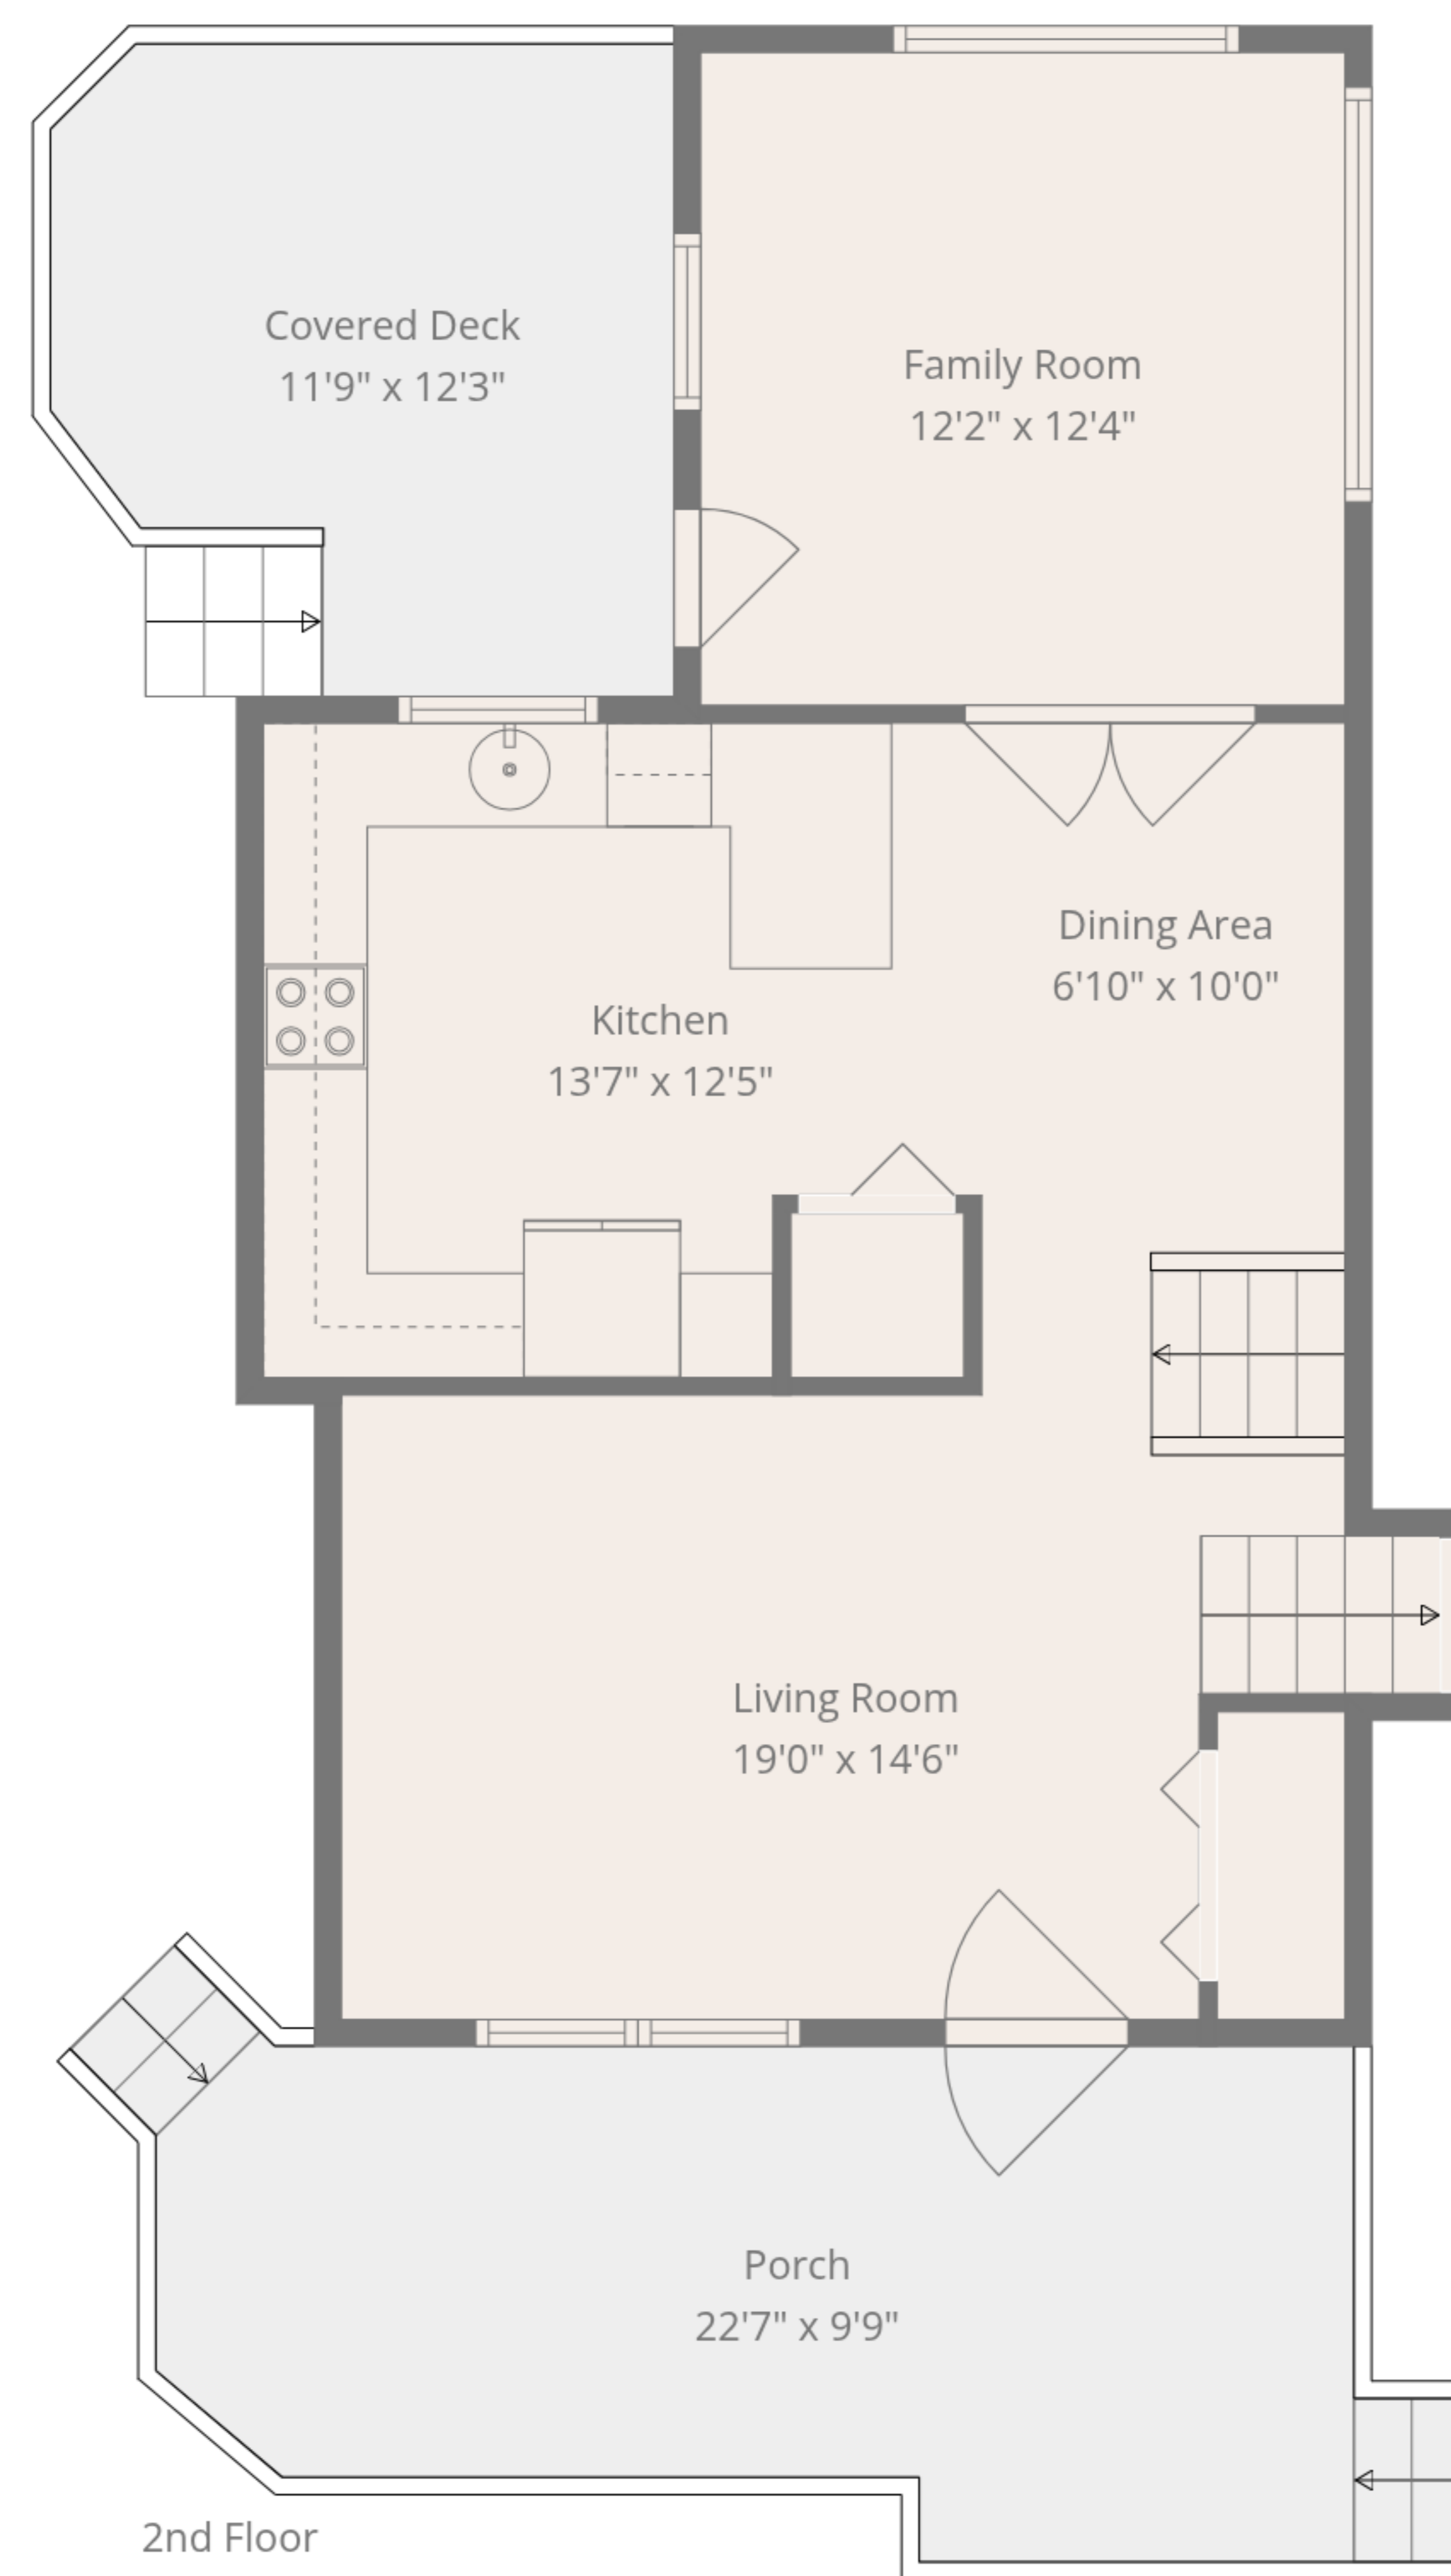

Total: 1589 sq. ft

1st Floor: 449 sq. Ft, 2nd Floor: 644 sq. Ft, 3rd Floor: 496 sq. ft

Excluded Areas: Porch: 207 sq. Ft, Covered Deck: 126 sq. Ft, Walls: 151 sq. ft

Measurements Are Taken Using Lidar Technology, Deemed Highly Reliable But Not Guaranteed