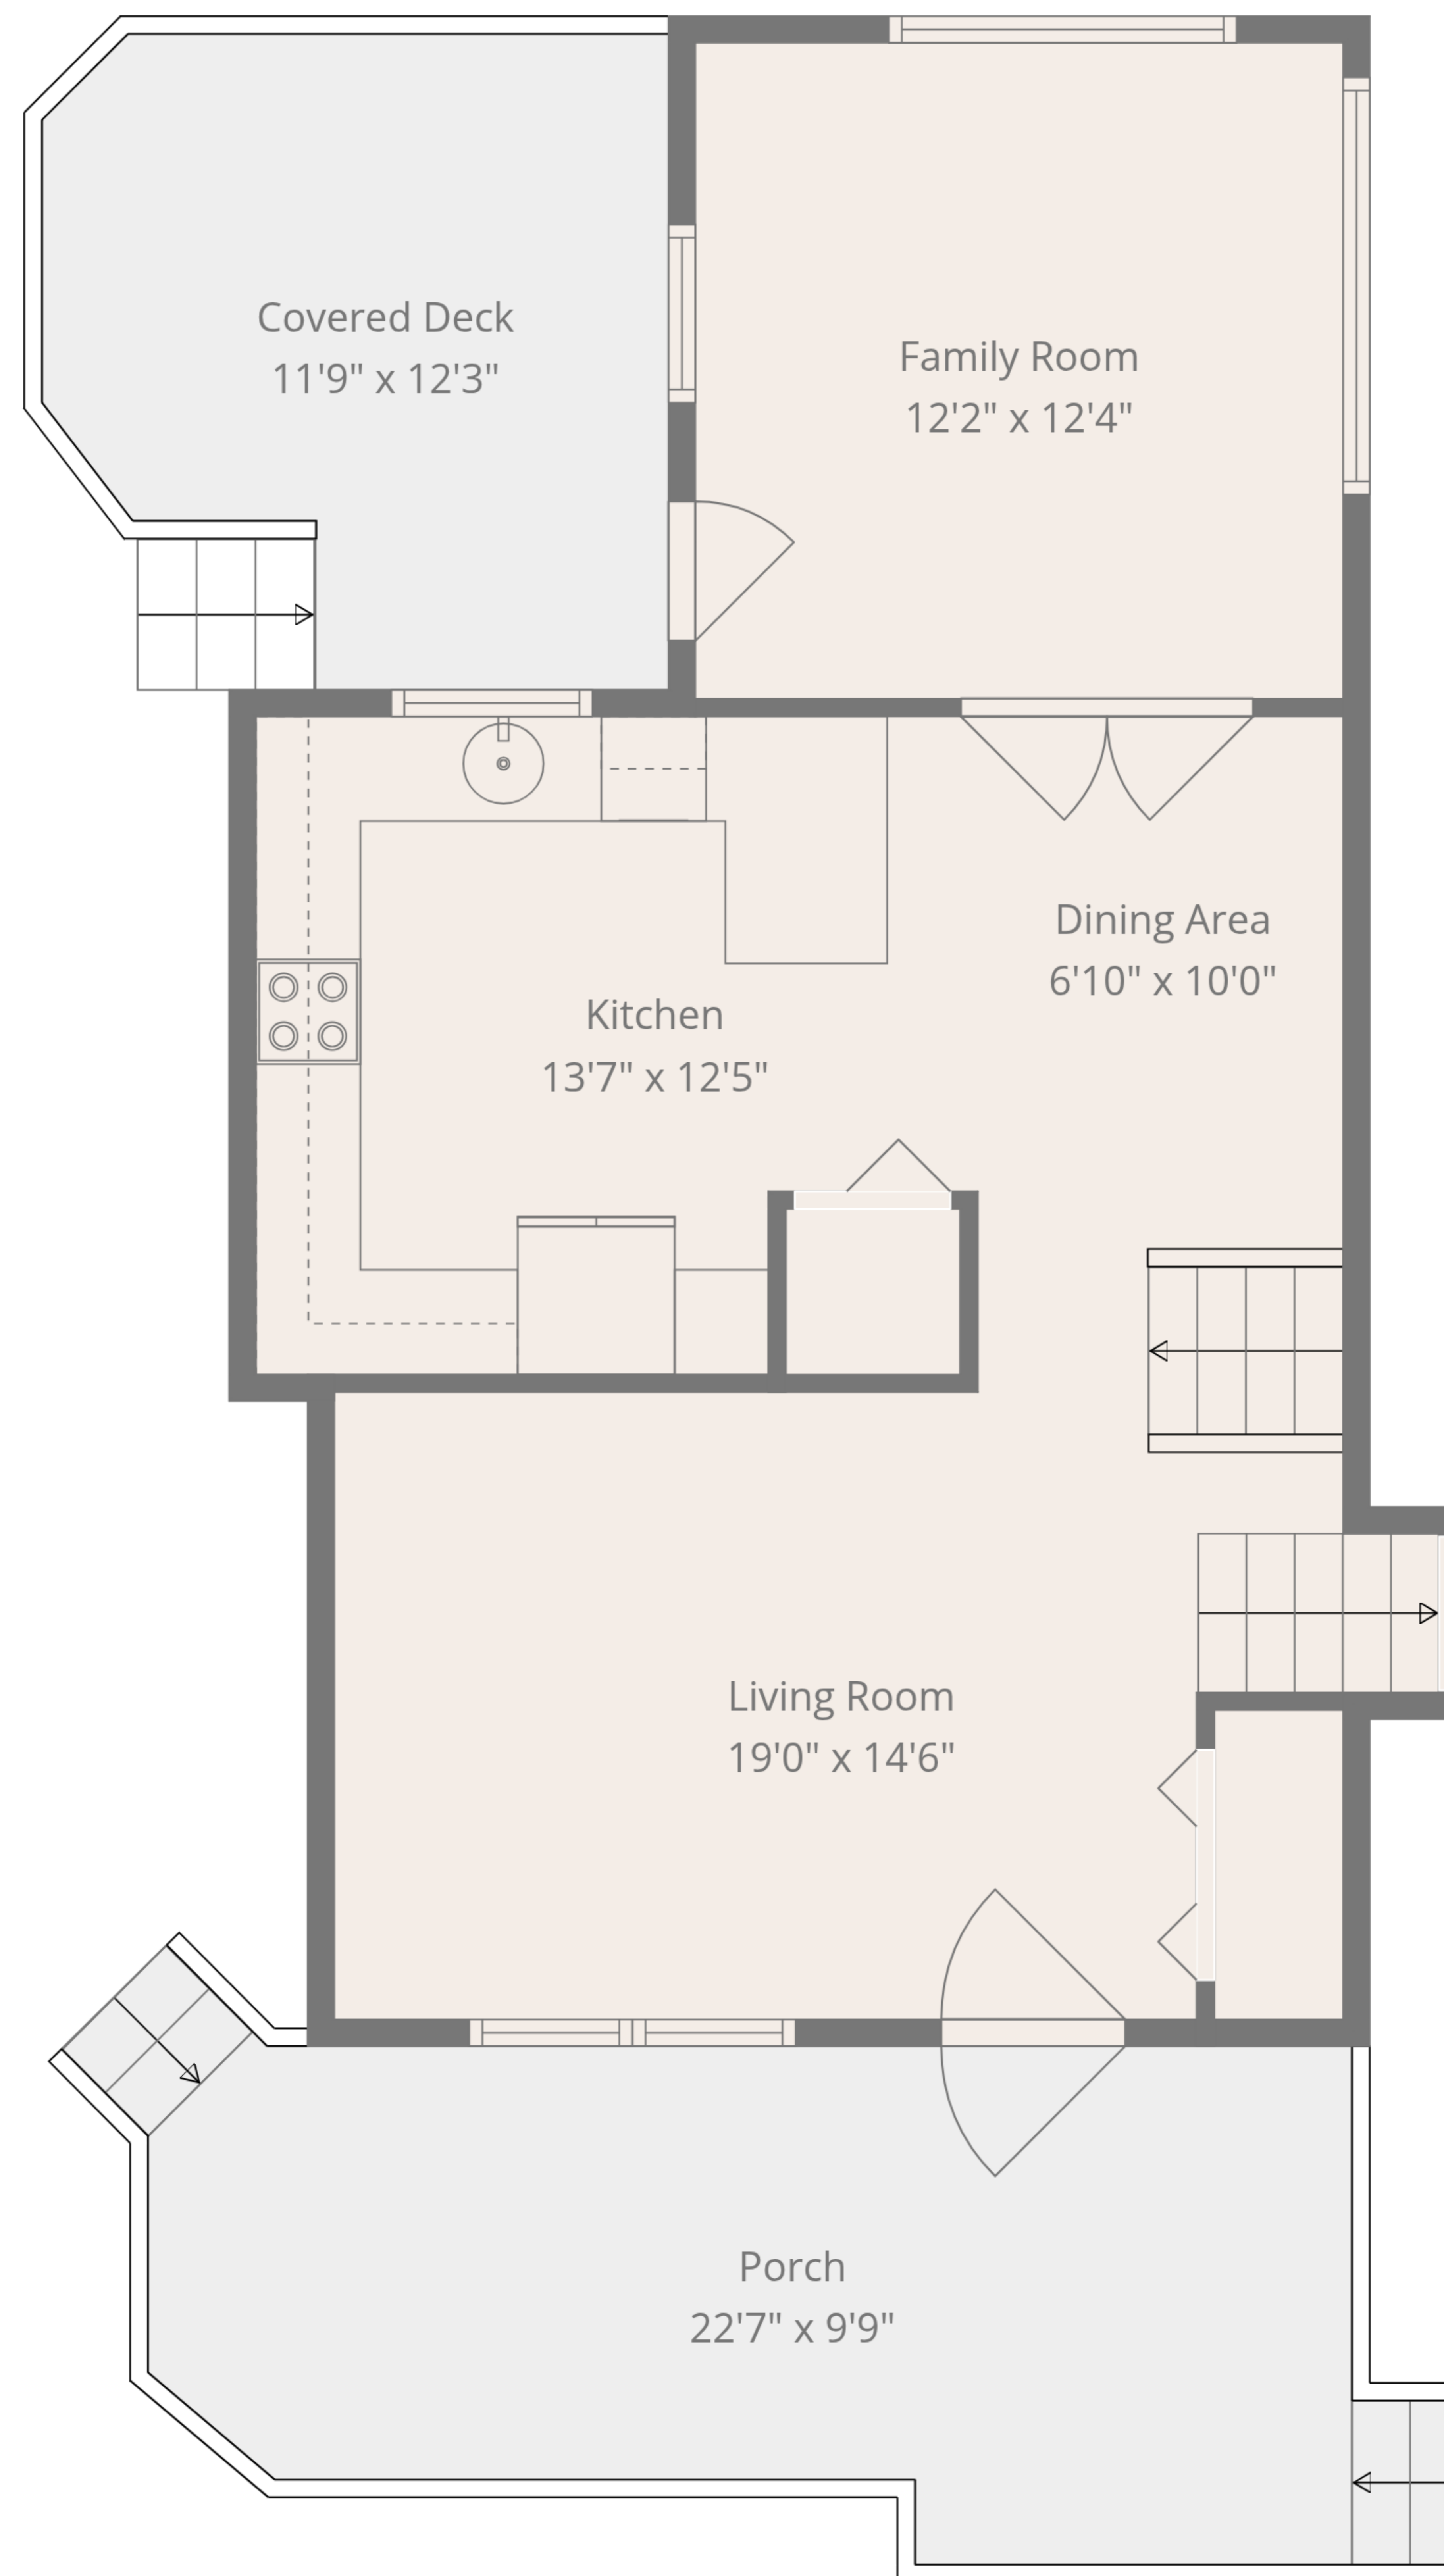

Total: 1589 sq. ft

1st Floor: 449 sq. Ft, 2nd Floor: 644 sq. Ft, 3rd Floor: 496 sq. ft

Excluded Areas: Porch: 207 sq. Ft, Covered Deck: 126 sq. Ft, Walls: 151 sq. ft

Measurements Are Taken Using Lidar Technology, Deemed Highly Reliable But Not Guaranteed