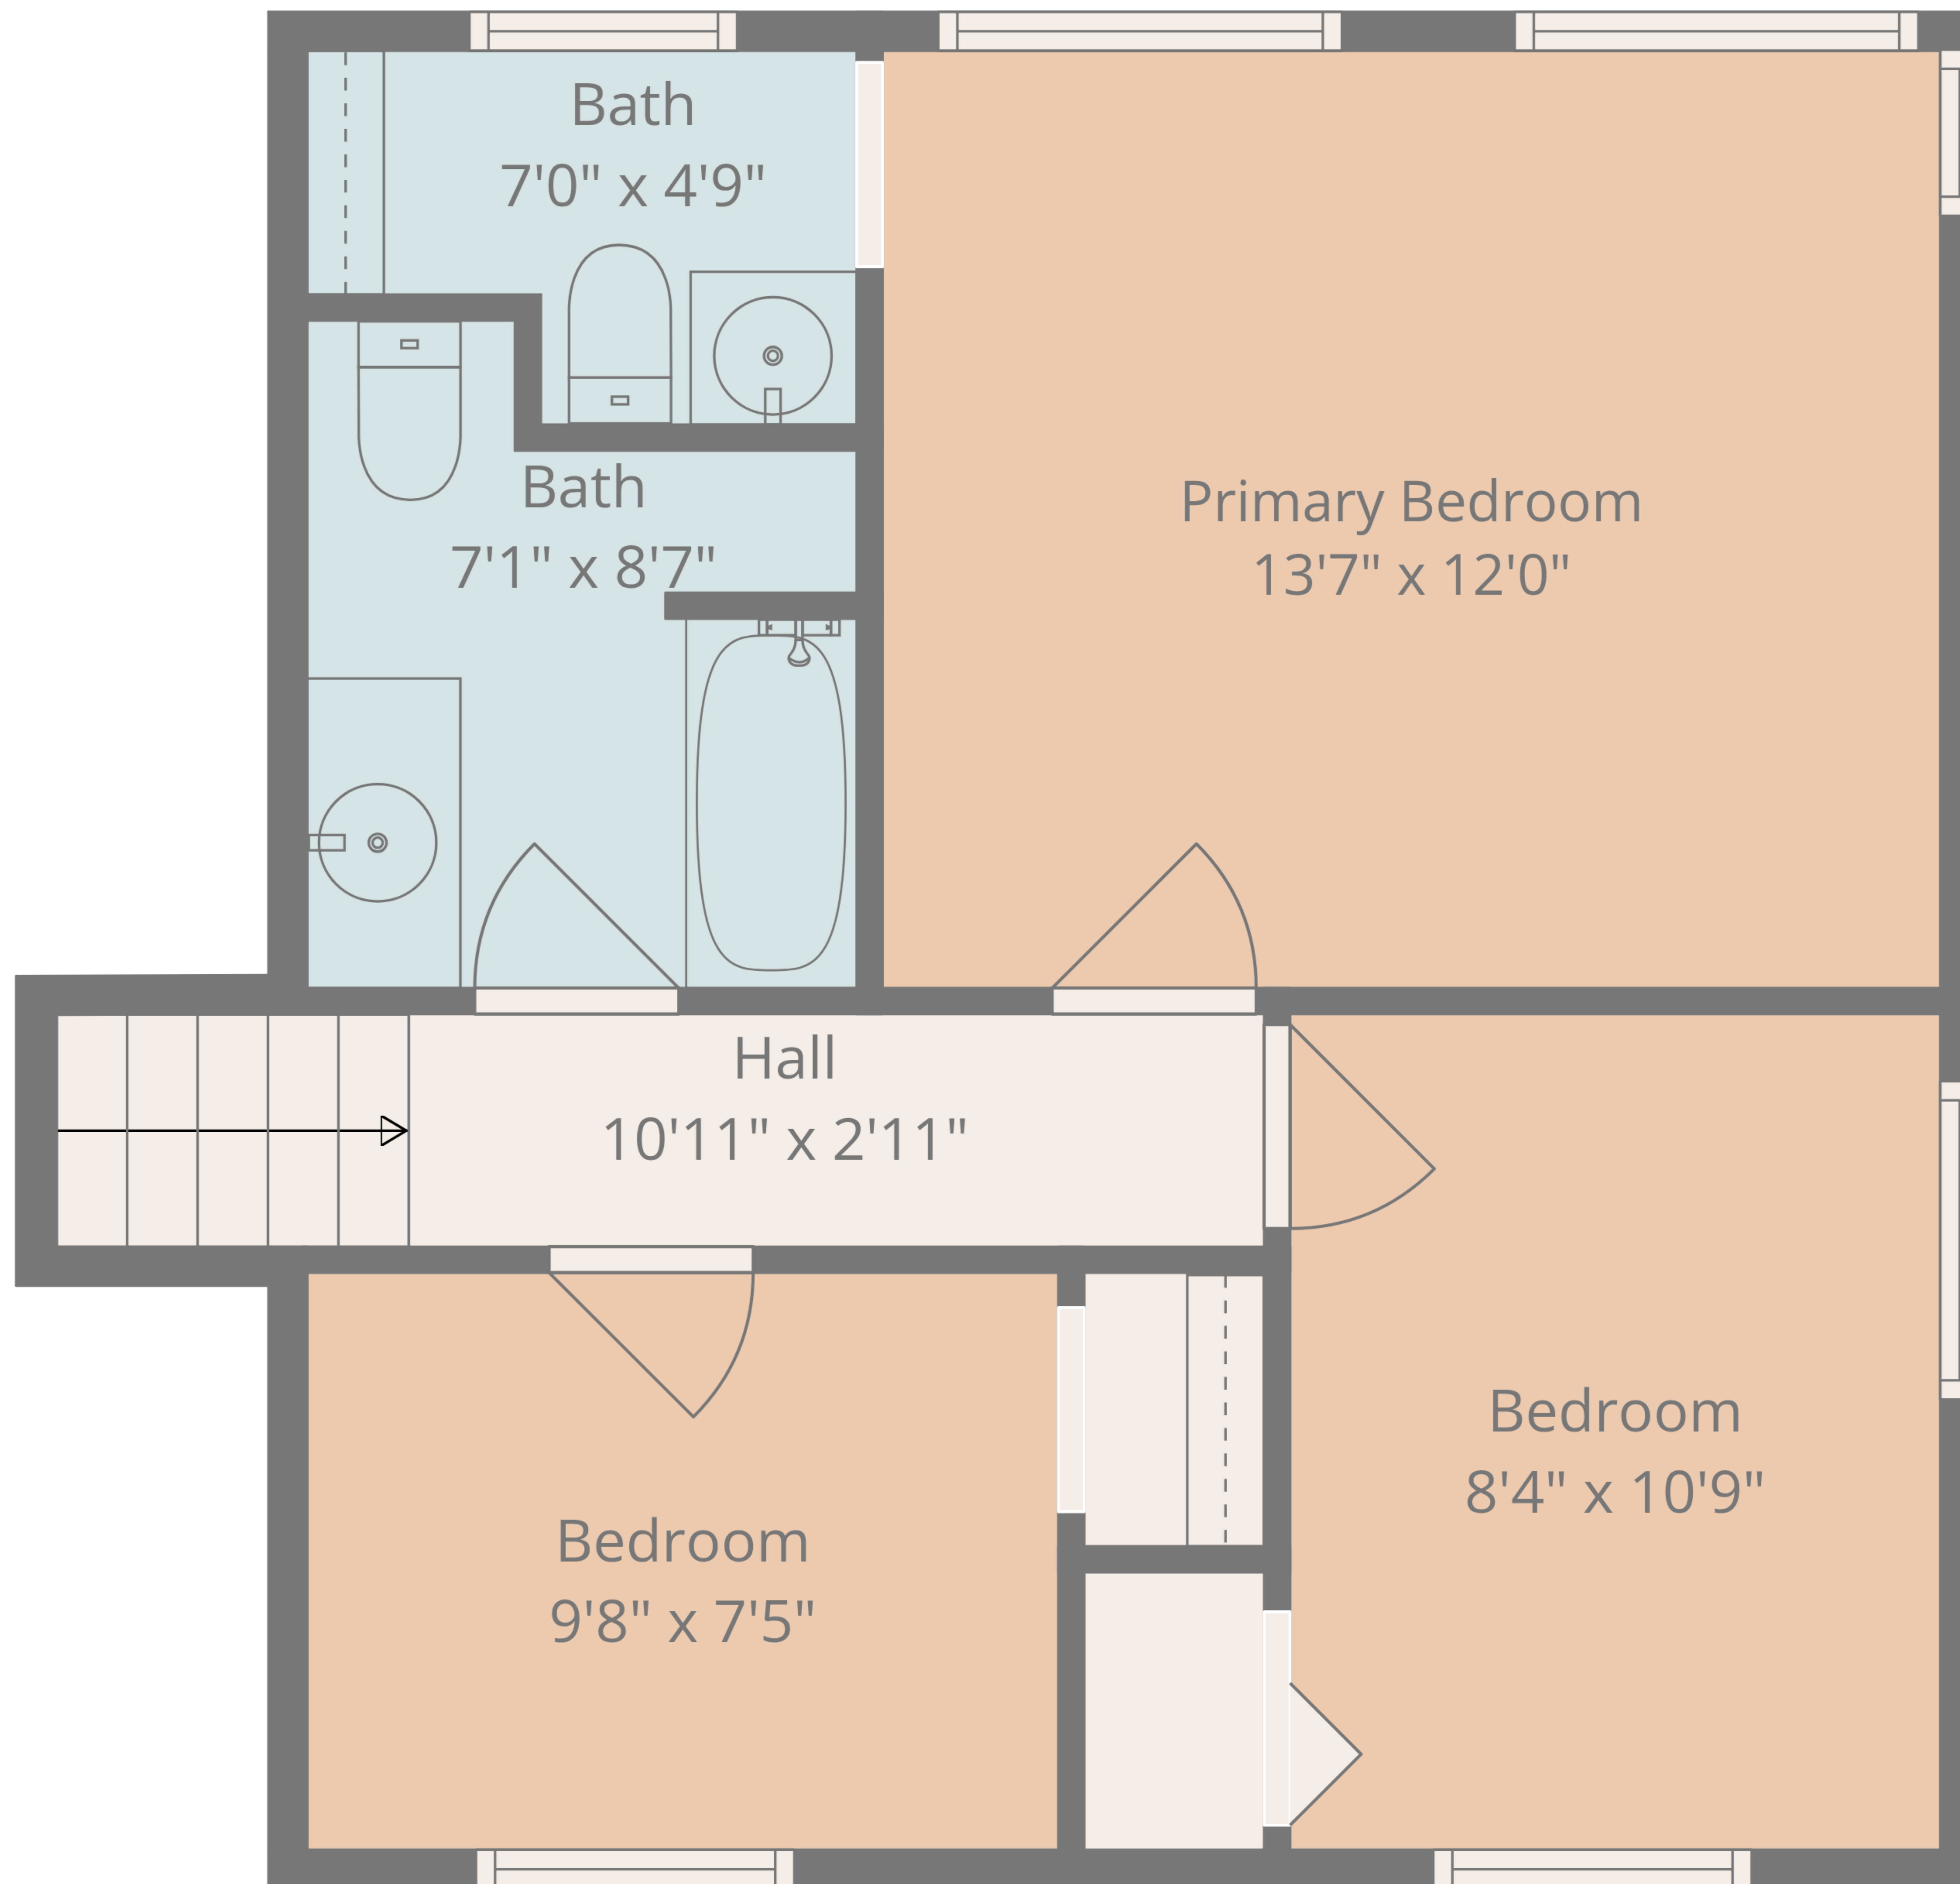

Total: 1589 sq. ft

1st Floor: 449 sq. Ft, 2nd Floor: 644 sq. Ft, 3rd Floor: 496 sq. ft

Excluded Areas: Porch: 207 sq. Ft, Covered Deck: 126 sq. Ft, Walls: 151 sq. ft

Measurements Are Taken Using Lidar Technology, Deemed Highly Reliable But Not Guaranteed