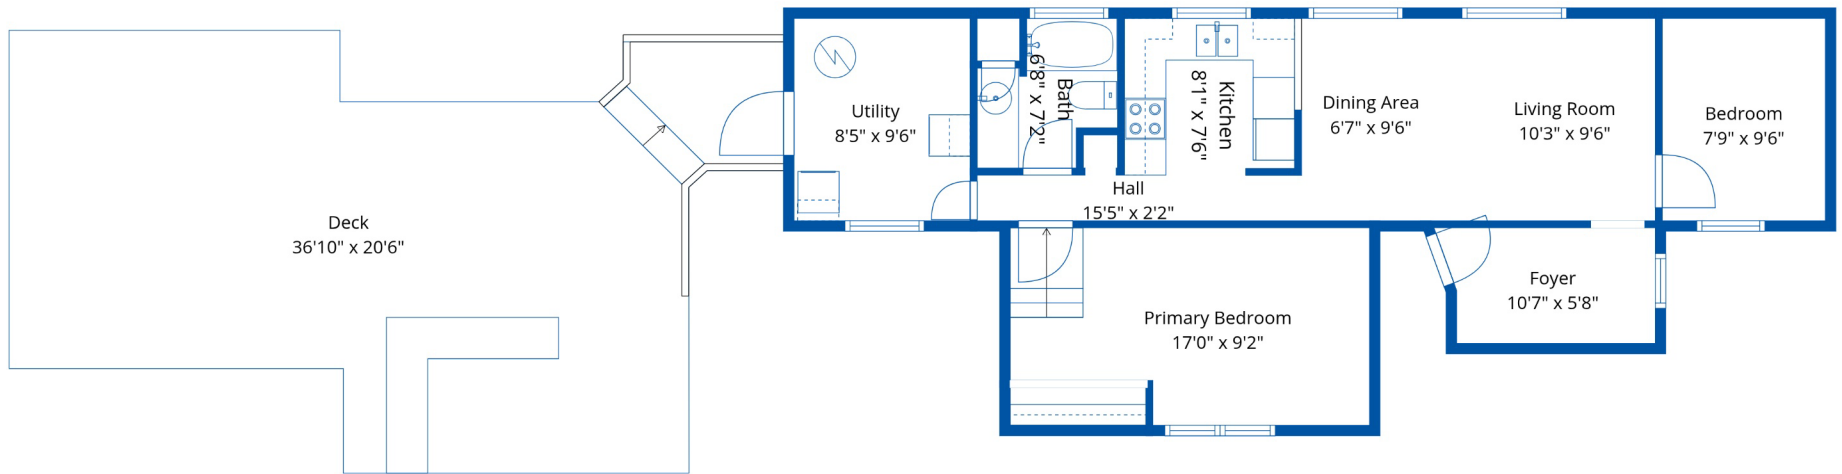

24-6900 Inkman Rd

Janette Joiner
604-819-6564
janettejoiner@remax.net

Estimated Areas:

Main Floor: 772 sq. ft
Total: 772 Sq. Ft