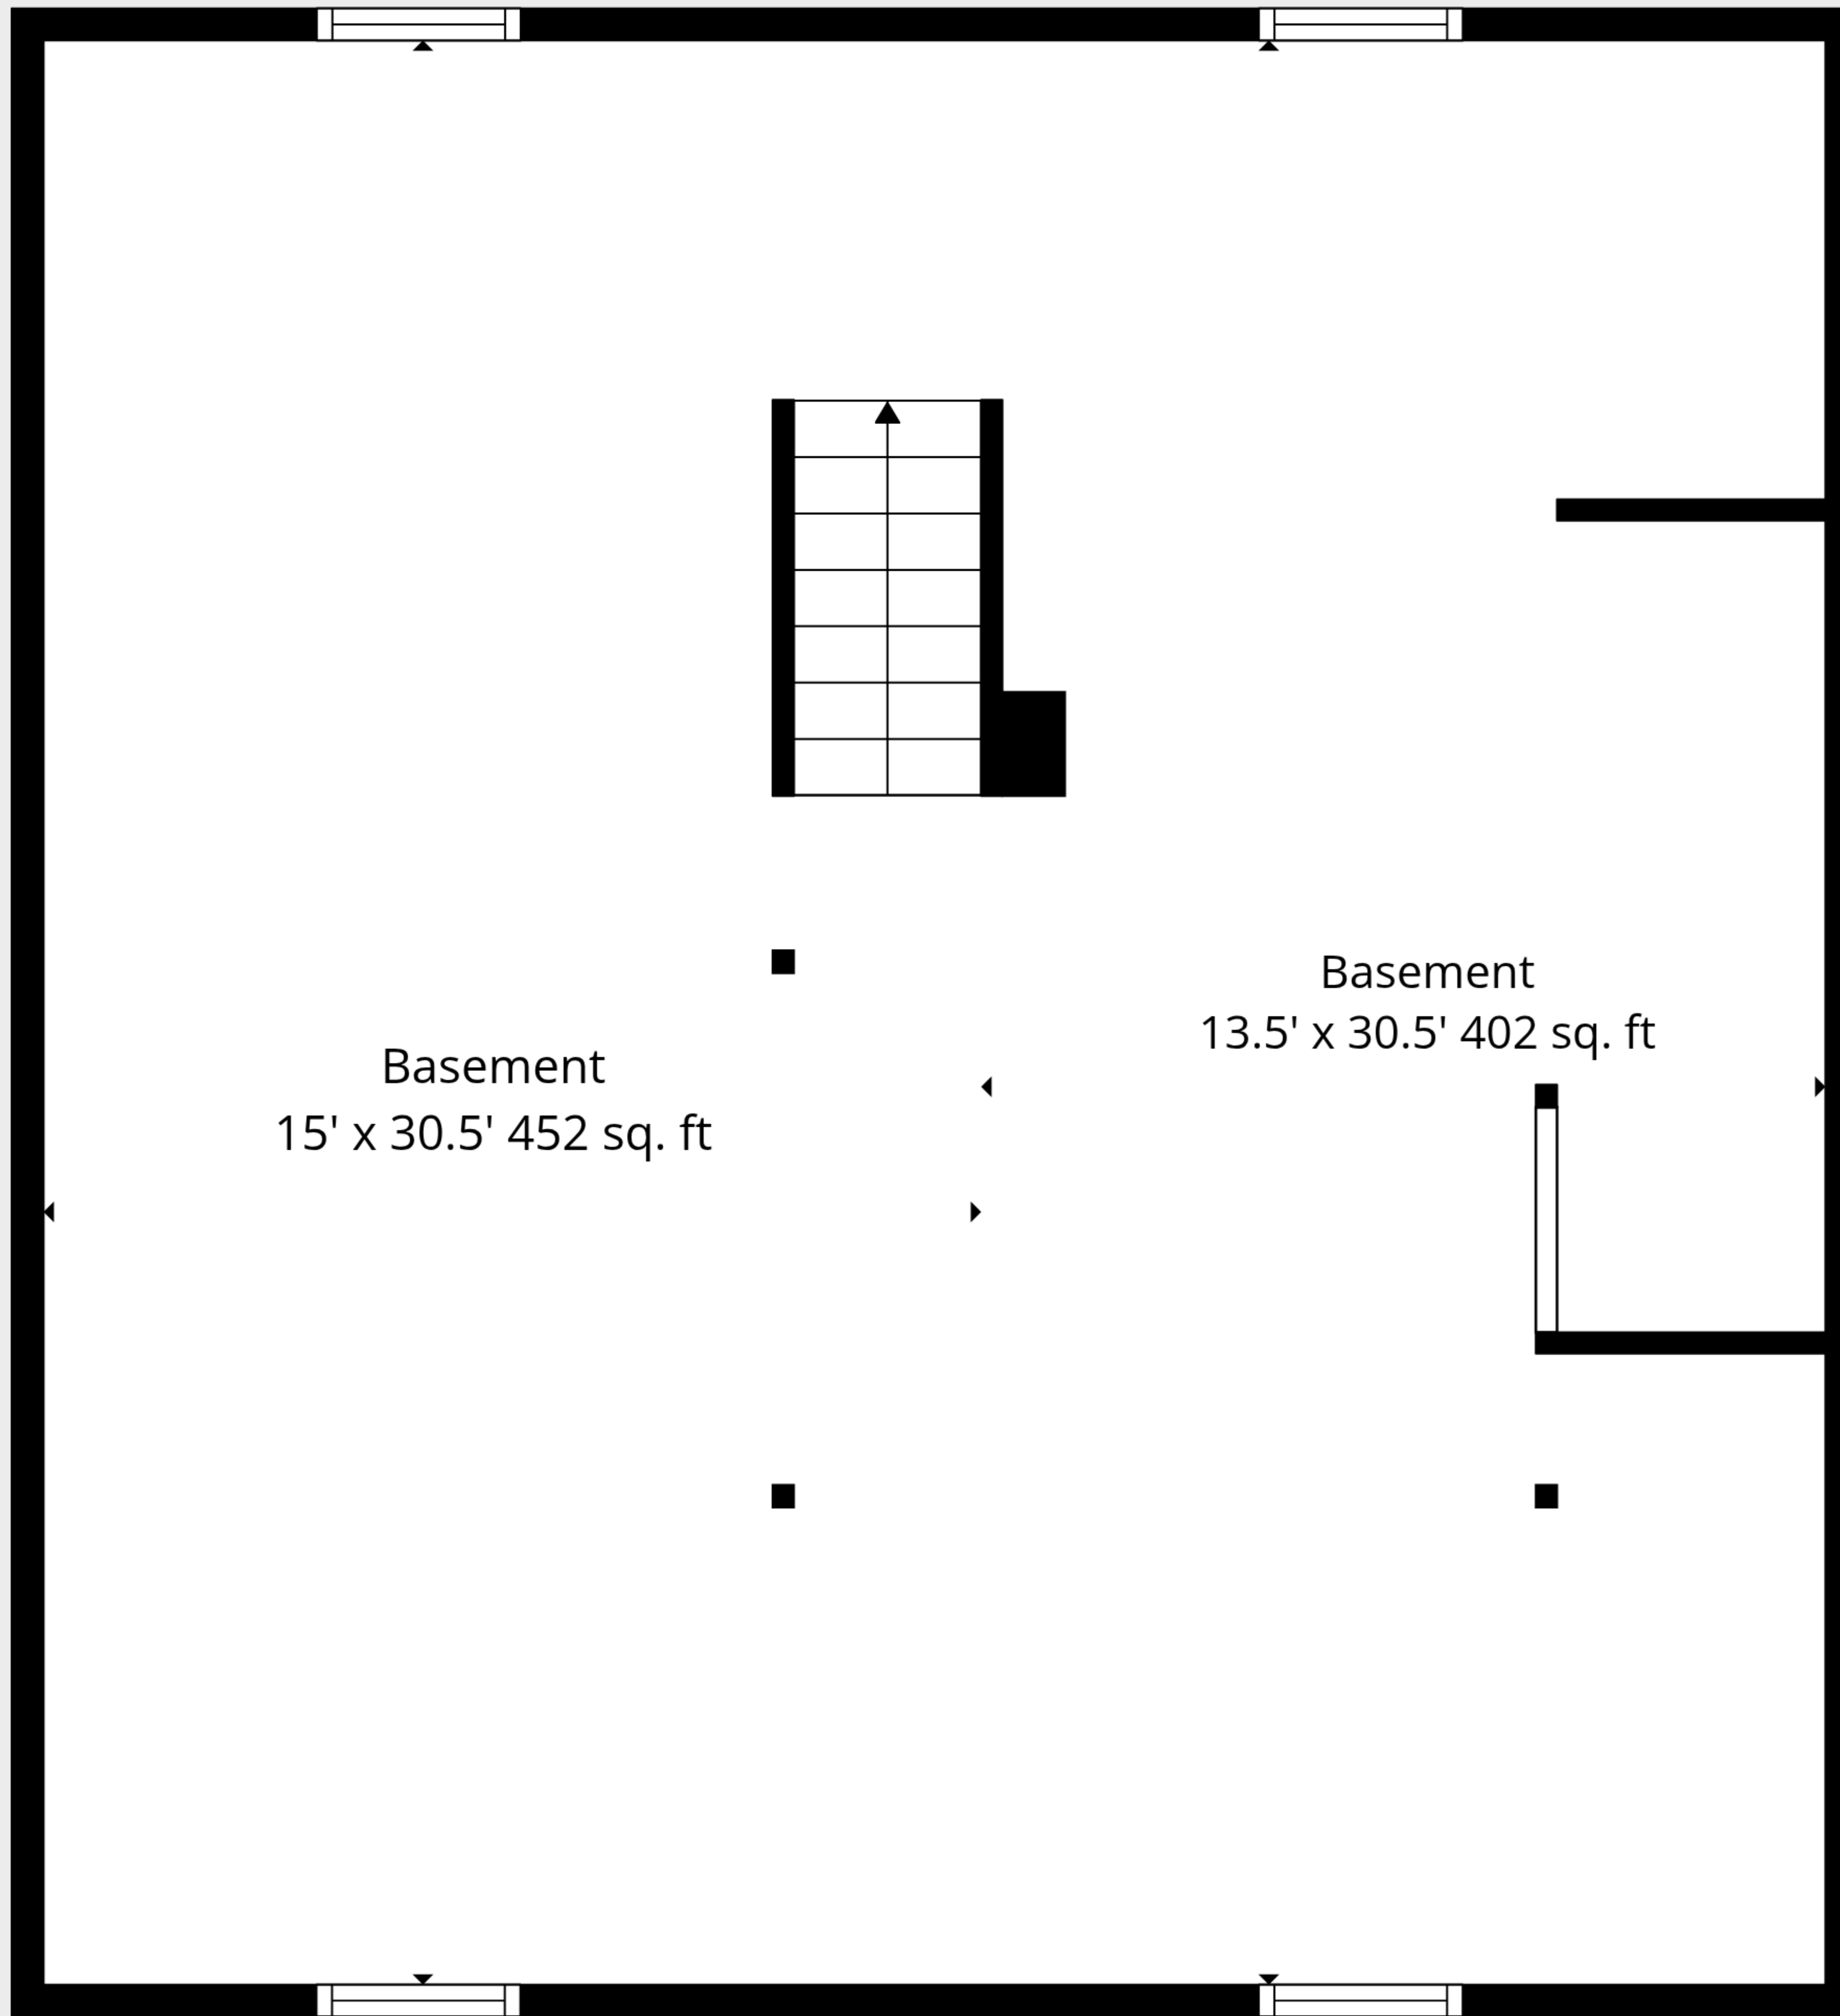

TOTAL: 796 sq. ft

Basement: 0 sq. ft, 1st floor: 796 sq. ft

EXCLUDED AREAS: BASEMENT: 858 sq. ft, BAY WINDOW: 11 sq. ft, WALLS: 120 sq. ft

TOTAL: 796 sq. ft

Basement: 0 sq. ft, 1st floor: 796 sq. ft

EXCLUDED AREAS: BASEMENT: 858 sq. ft, BAY WINDOW: 11 sq. ft, WALLS: 120 sq. ft

Basement

1st Floor

TOTAL: 796 sq. ft

Basement: 0 sq. ft, 1st floor: 796 sq. ft

EXCLUDED AREAS: BASEMENT: 858 sq. ft, BAY WINDOW: 11 sq. ft, WALLS: 120 sq. ft