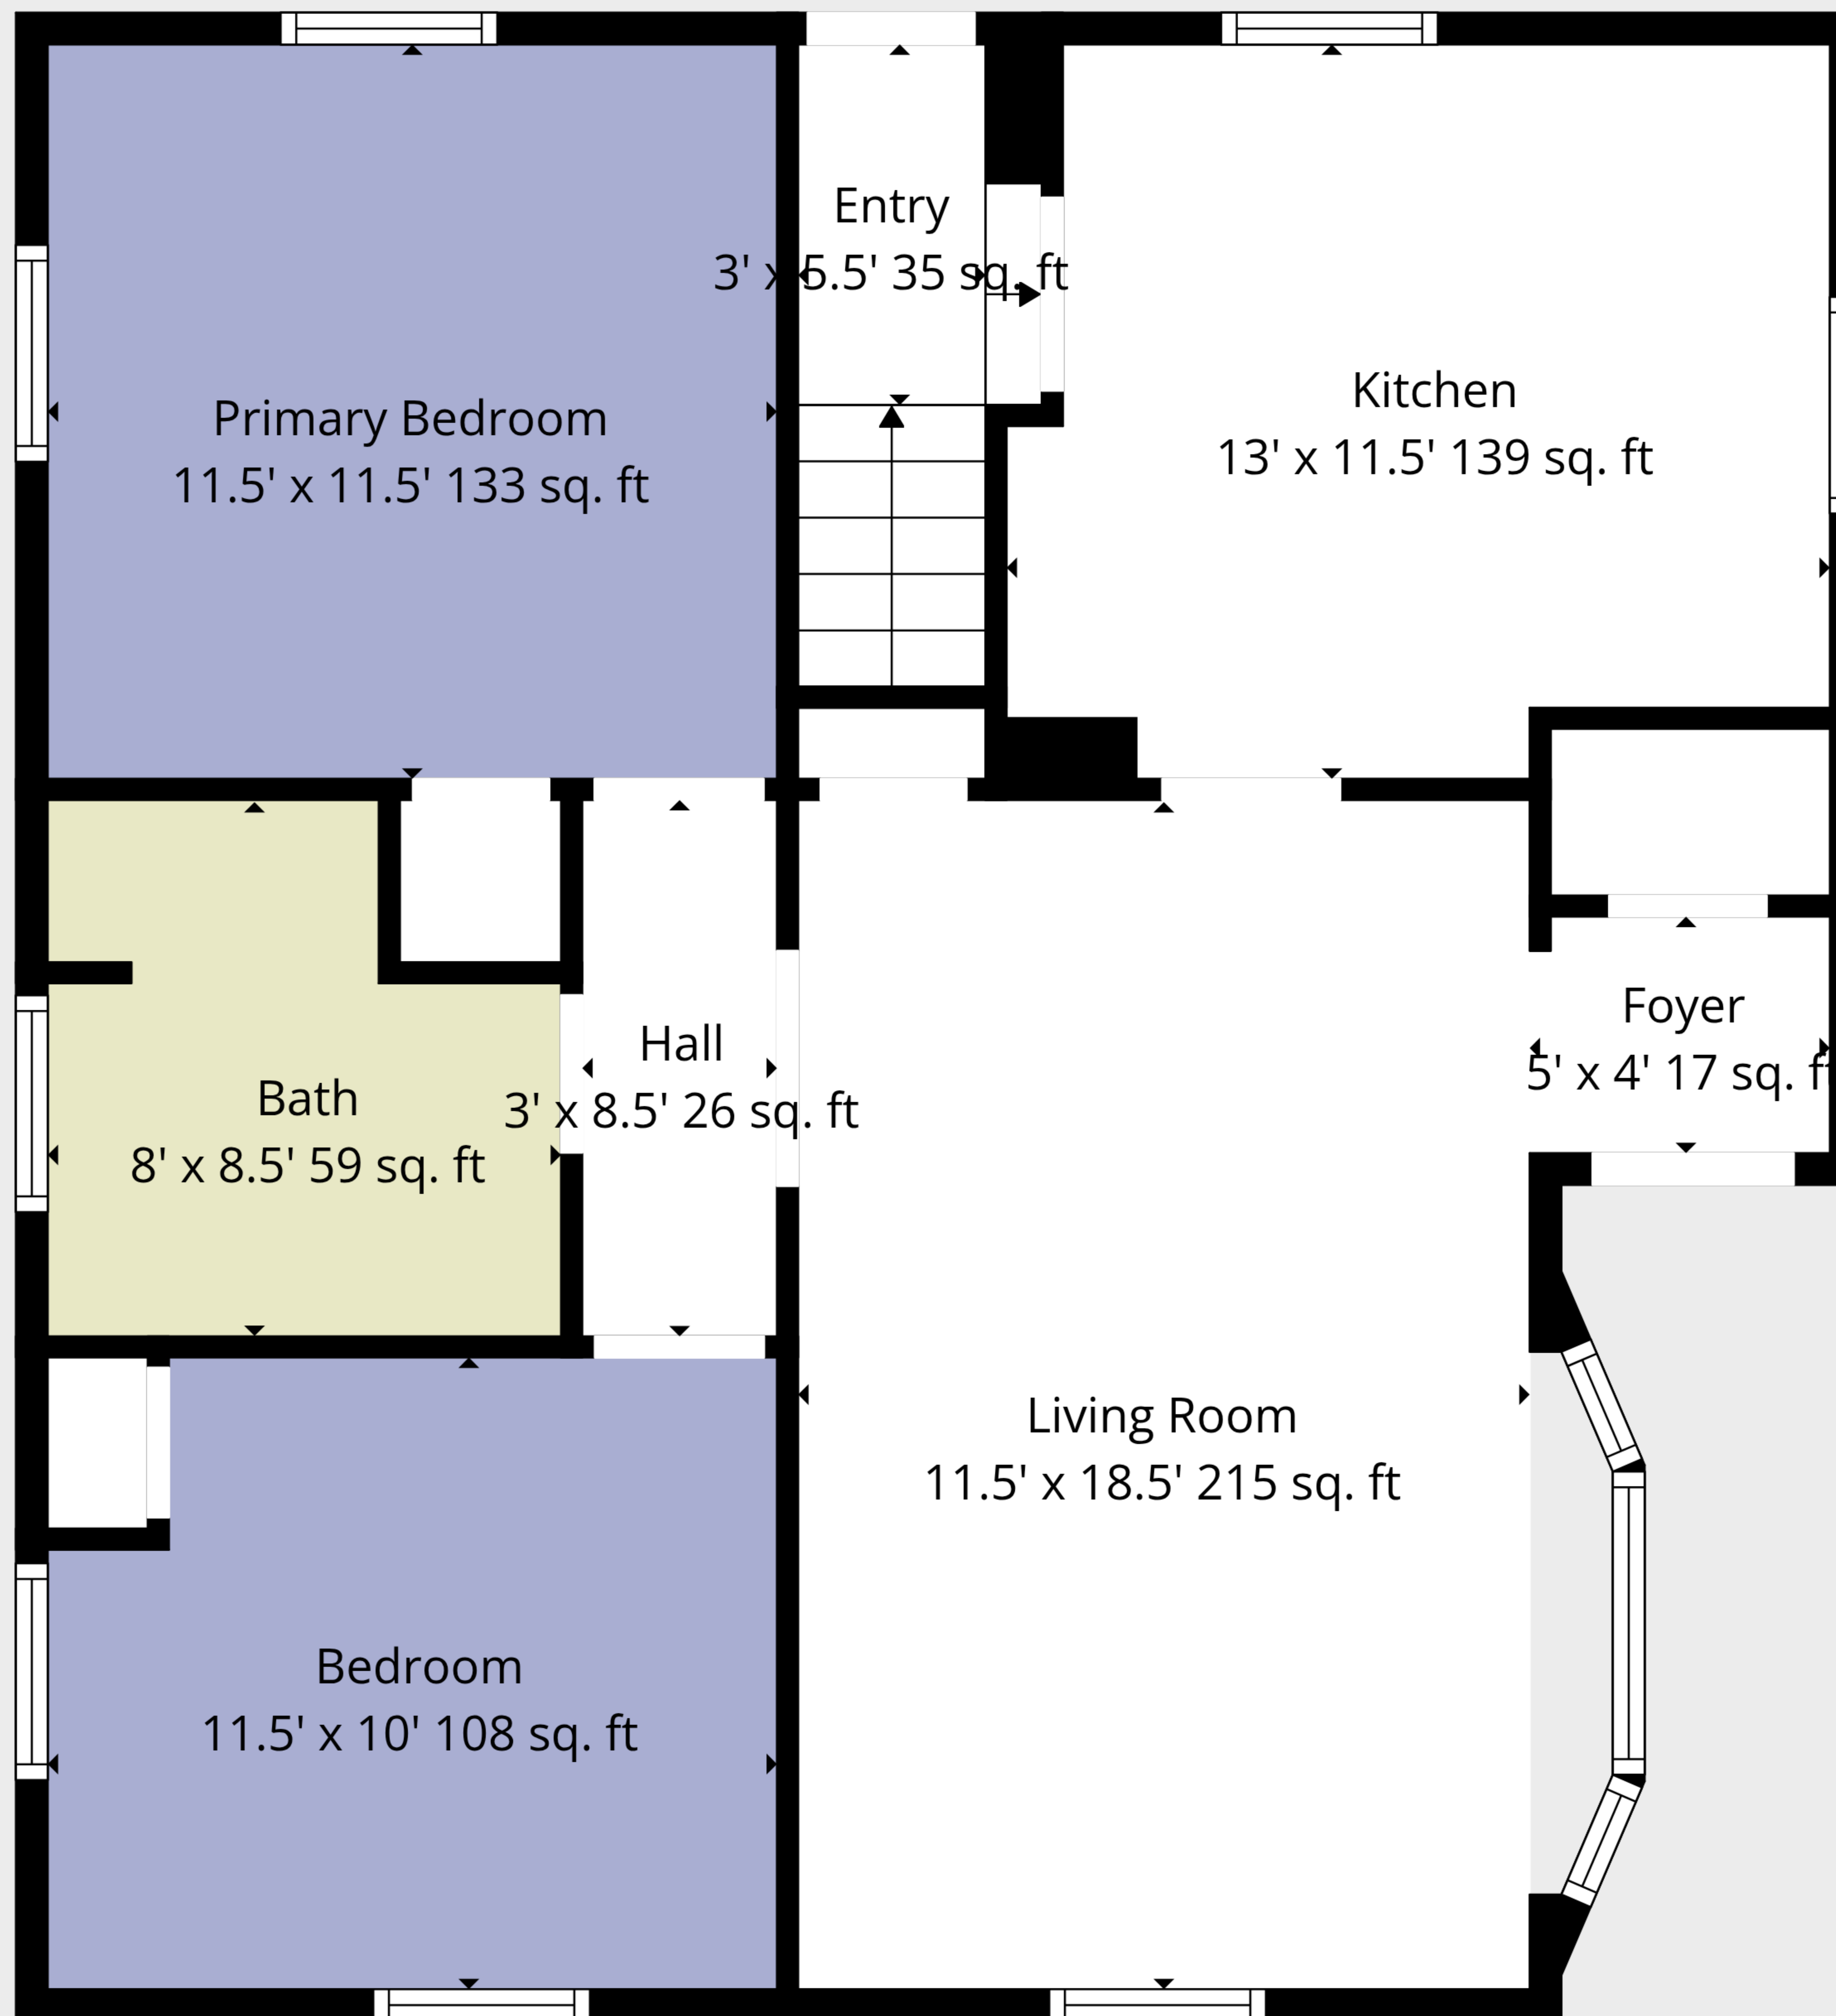

TOTAL: 796 sq. ft

Basement: 0 sq. ft, 1st floor: 796 sq. ft

EXCLUDED AREAS: BASEMENT: 858 sq. ft, BAY WINDOW: 11 sq. ft, WALLS: 120 sq. ft

TOTAL: 796 sq. ft

Basement: 0 sq. ft, 1st floor: 796 sq. ft

EXCLUDED AREAS: BASEMENT: 858 sq. ft, BAY WINDOW: 11 sq. ft, WALLS: 120 sq. ft

Basement

1st Floor

TOTAL: 796 sq. ft

Basement: 0 sq. ft, 1st floor: 796 sq. ft

EXCLUDED AREAS: BASEMENT: 858 sq. ft, BAY WINDOW: 11 sq. ft, WALLS: 120 sq. ft