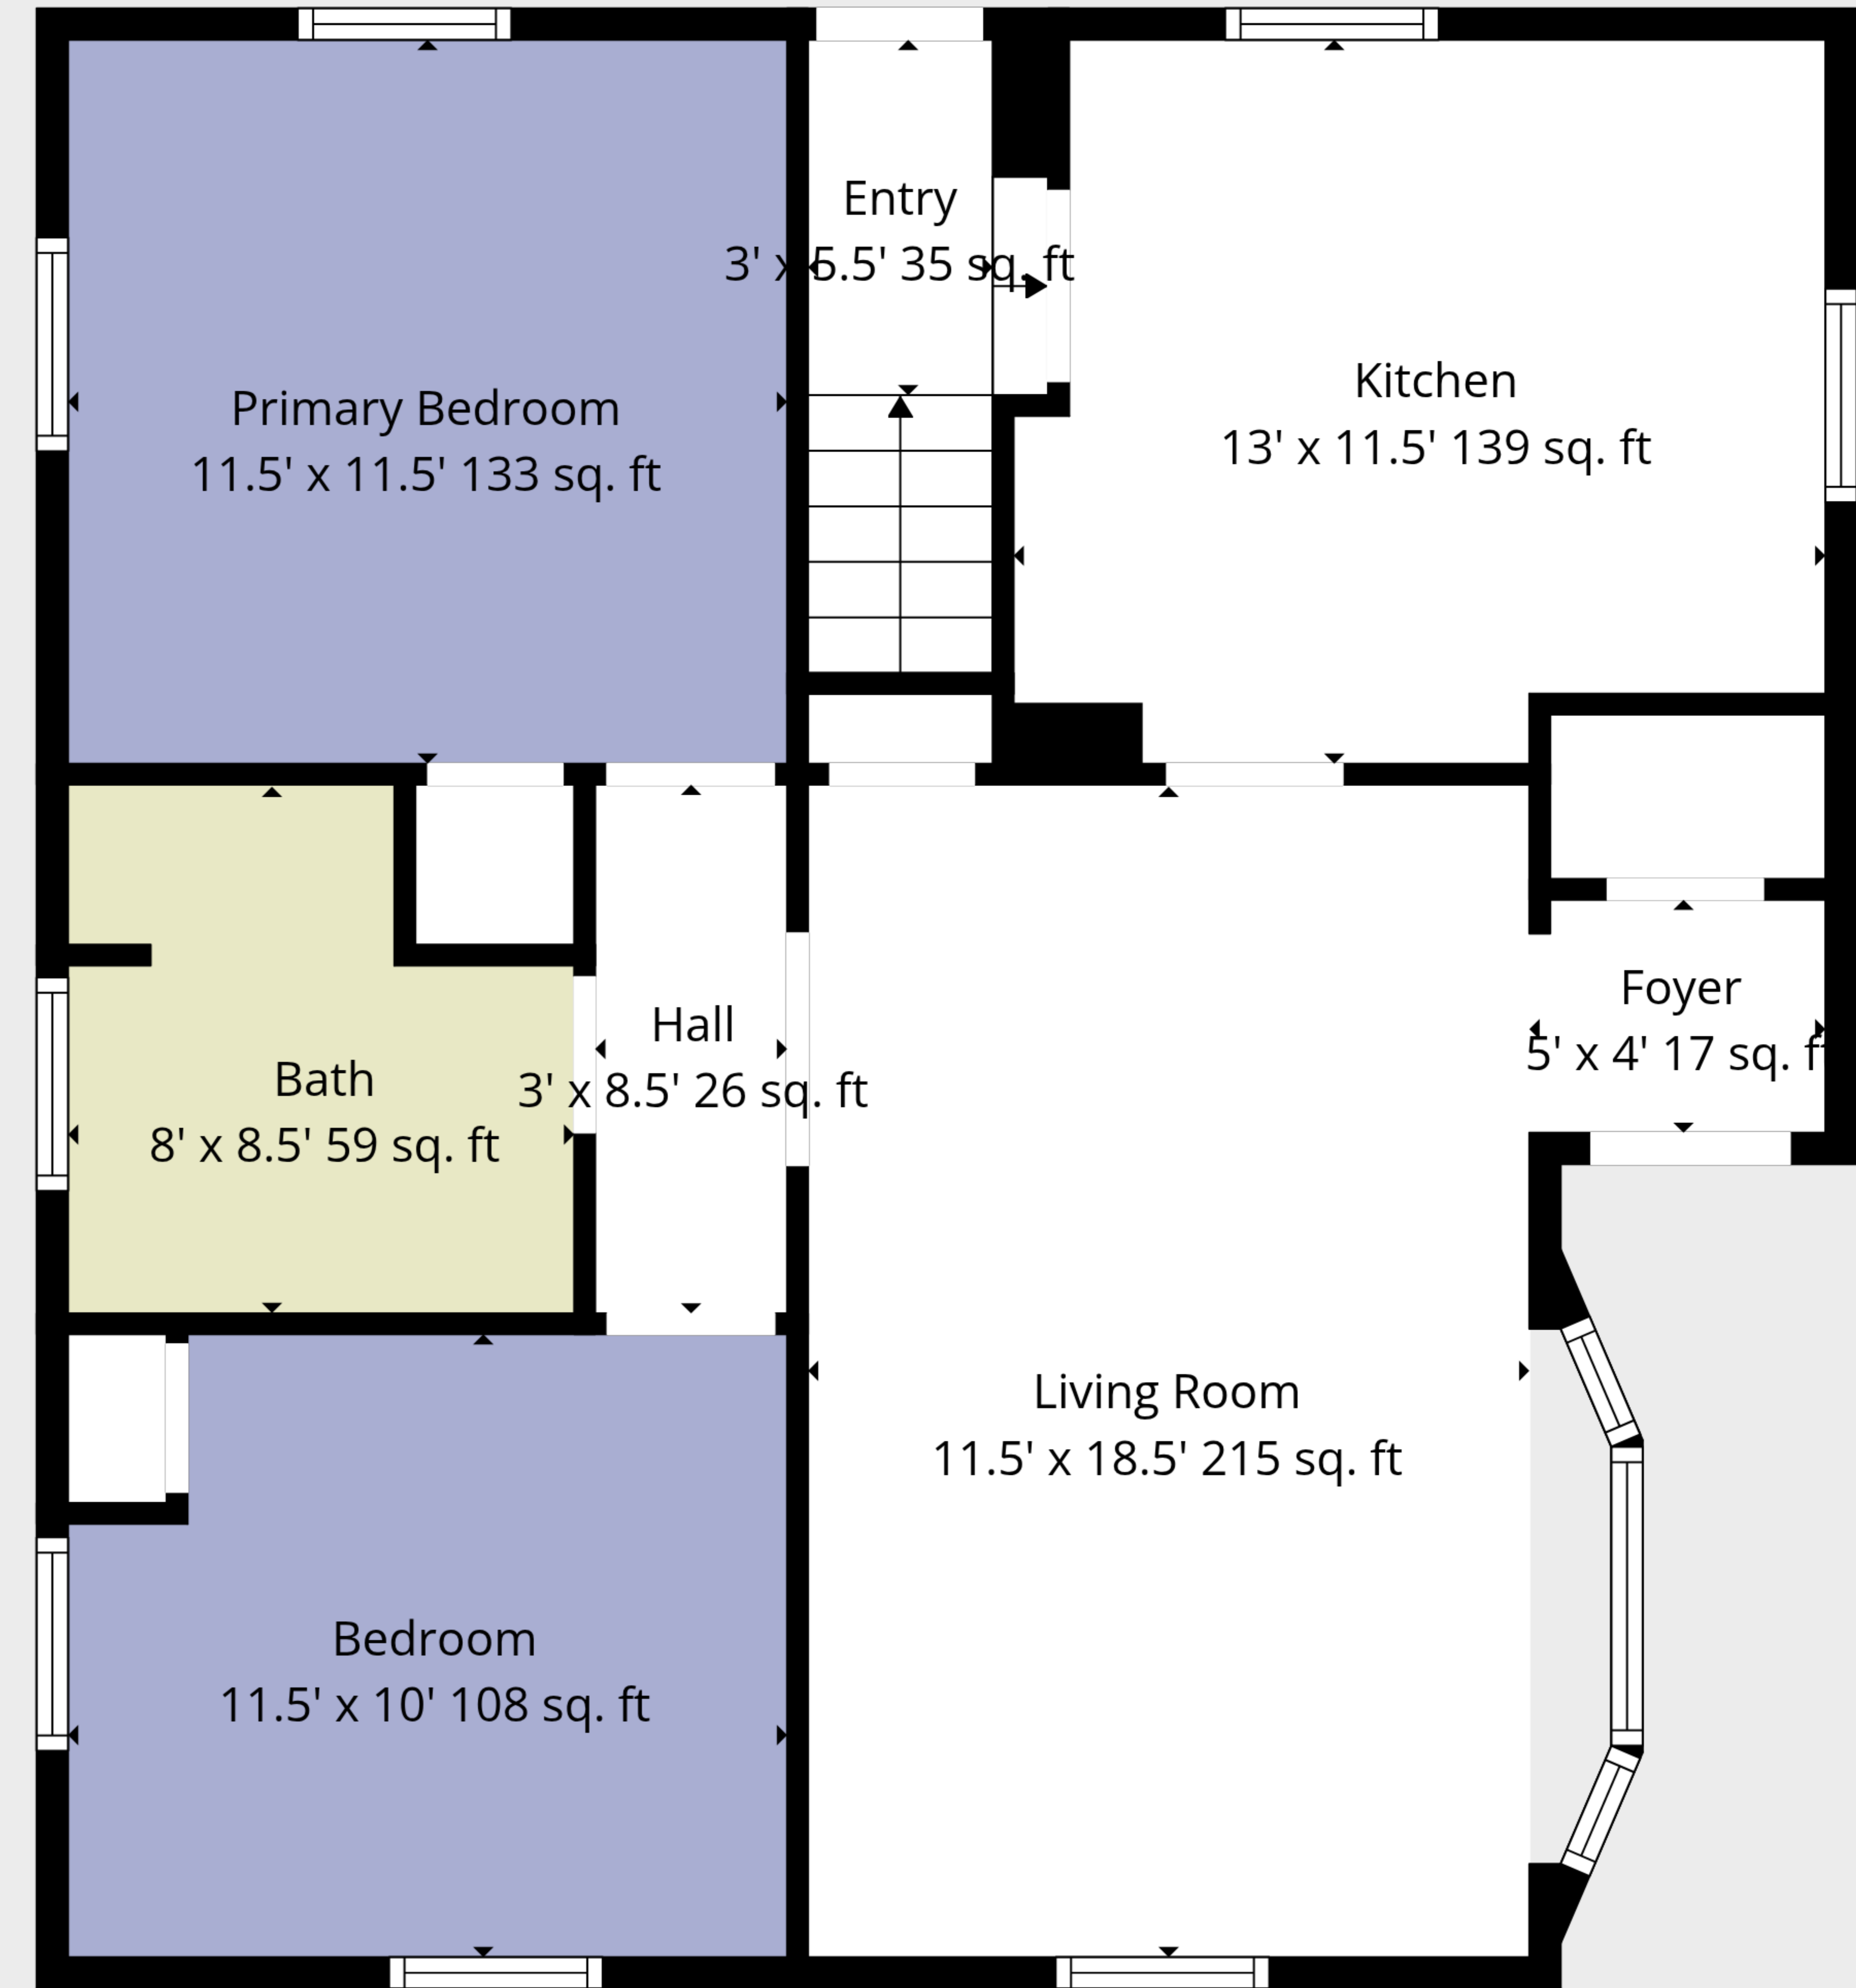

TOTAL: 796 sq. ft

Basement: 0 sq. ft, 1st floor: 796 sq. ft

EXCLUDED AREAS: BASEMENT: 858 sq. ft, BAY WINDOW: 11 sq. ft, WALLS: 120 sq. ft

TOTAL: 796 sq. ft

Basement: 0 sq. ft, 1st floor: 796 sq. ft

EXCLUDED AREAS: BASEMENT: 858 sq. ft, BAY WINDOW: 11 sq. ft, WALLS: 120 sq. ft

Basement

1st Floor

TOTAL: 796 sq. ft

Basement: 0 sq. ft, 1st floor: 796 sq. ft

EXCLUDED AREAS: BASEMENT: 858 sq. ft, BAY WINDOW: 11 sq. ft, WALLS: 120 sq. ft