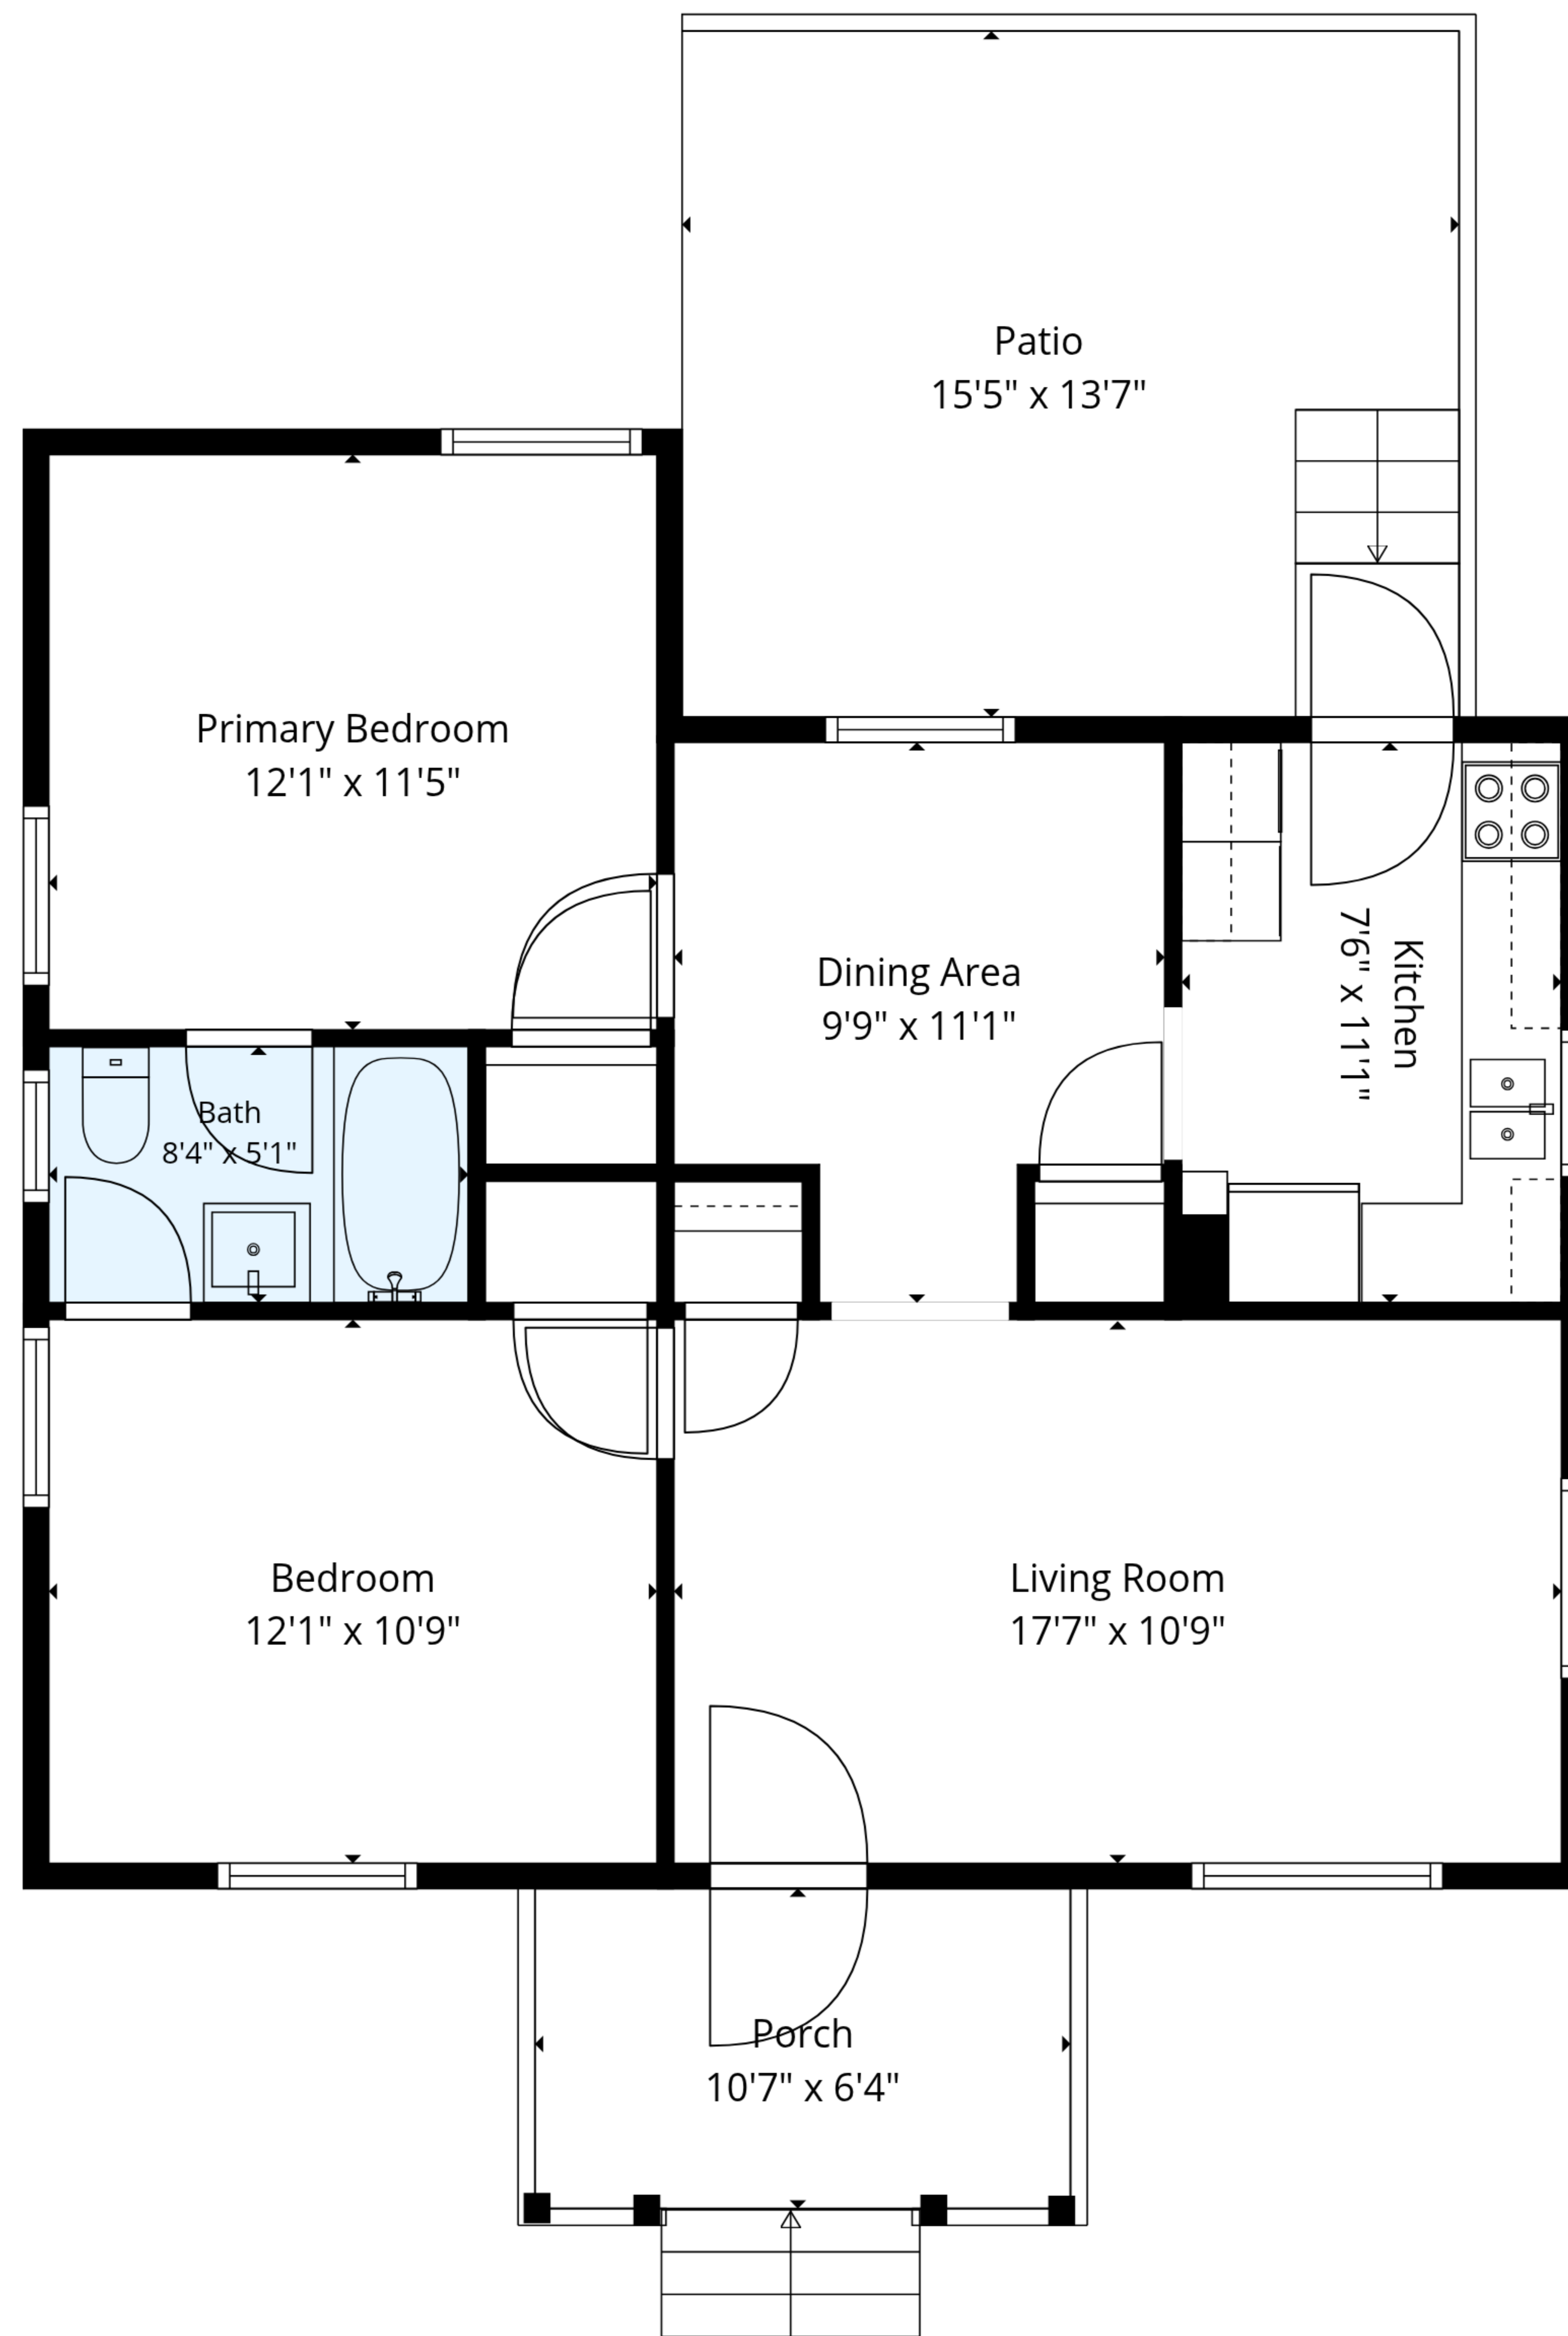

**TOTAL: 736 sq. ft**  
Ground floor: 736 sq. ft  
EXCLUDED AREAS: PORCH: 67 sq. ft, PATIO: 210 sq. ft, WALLS: 59 sq. ft

**TOTAL: 736 sq. ft**  
Ground floor: 736 sq. ft  
EXCLUDED AREAS: PORCH: 67 sq. ft, PATIO: 210 sq. ft, WALLS: 59 sq. ft