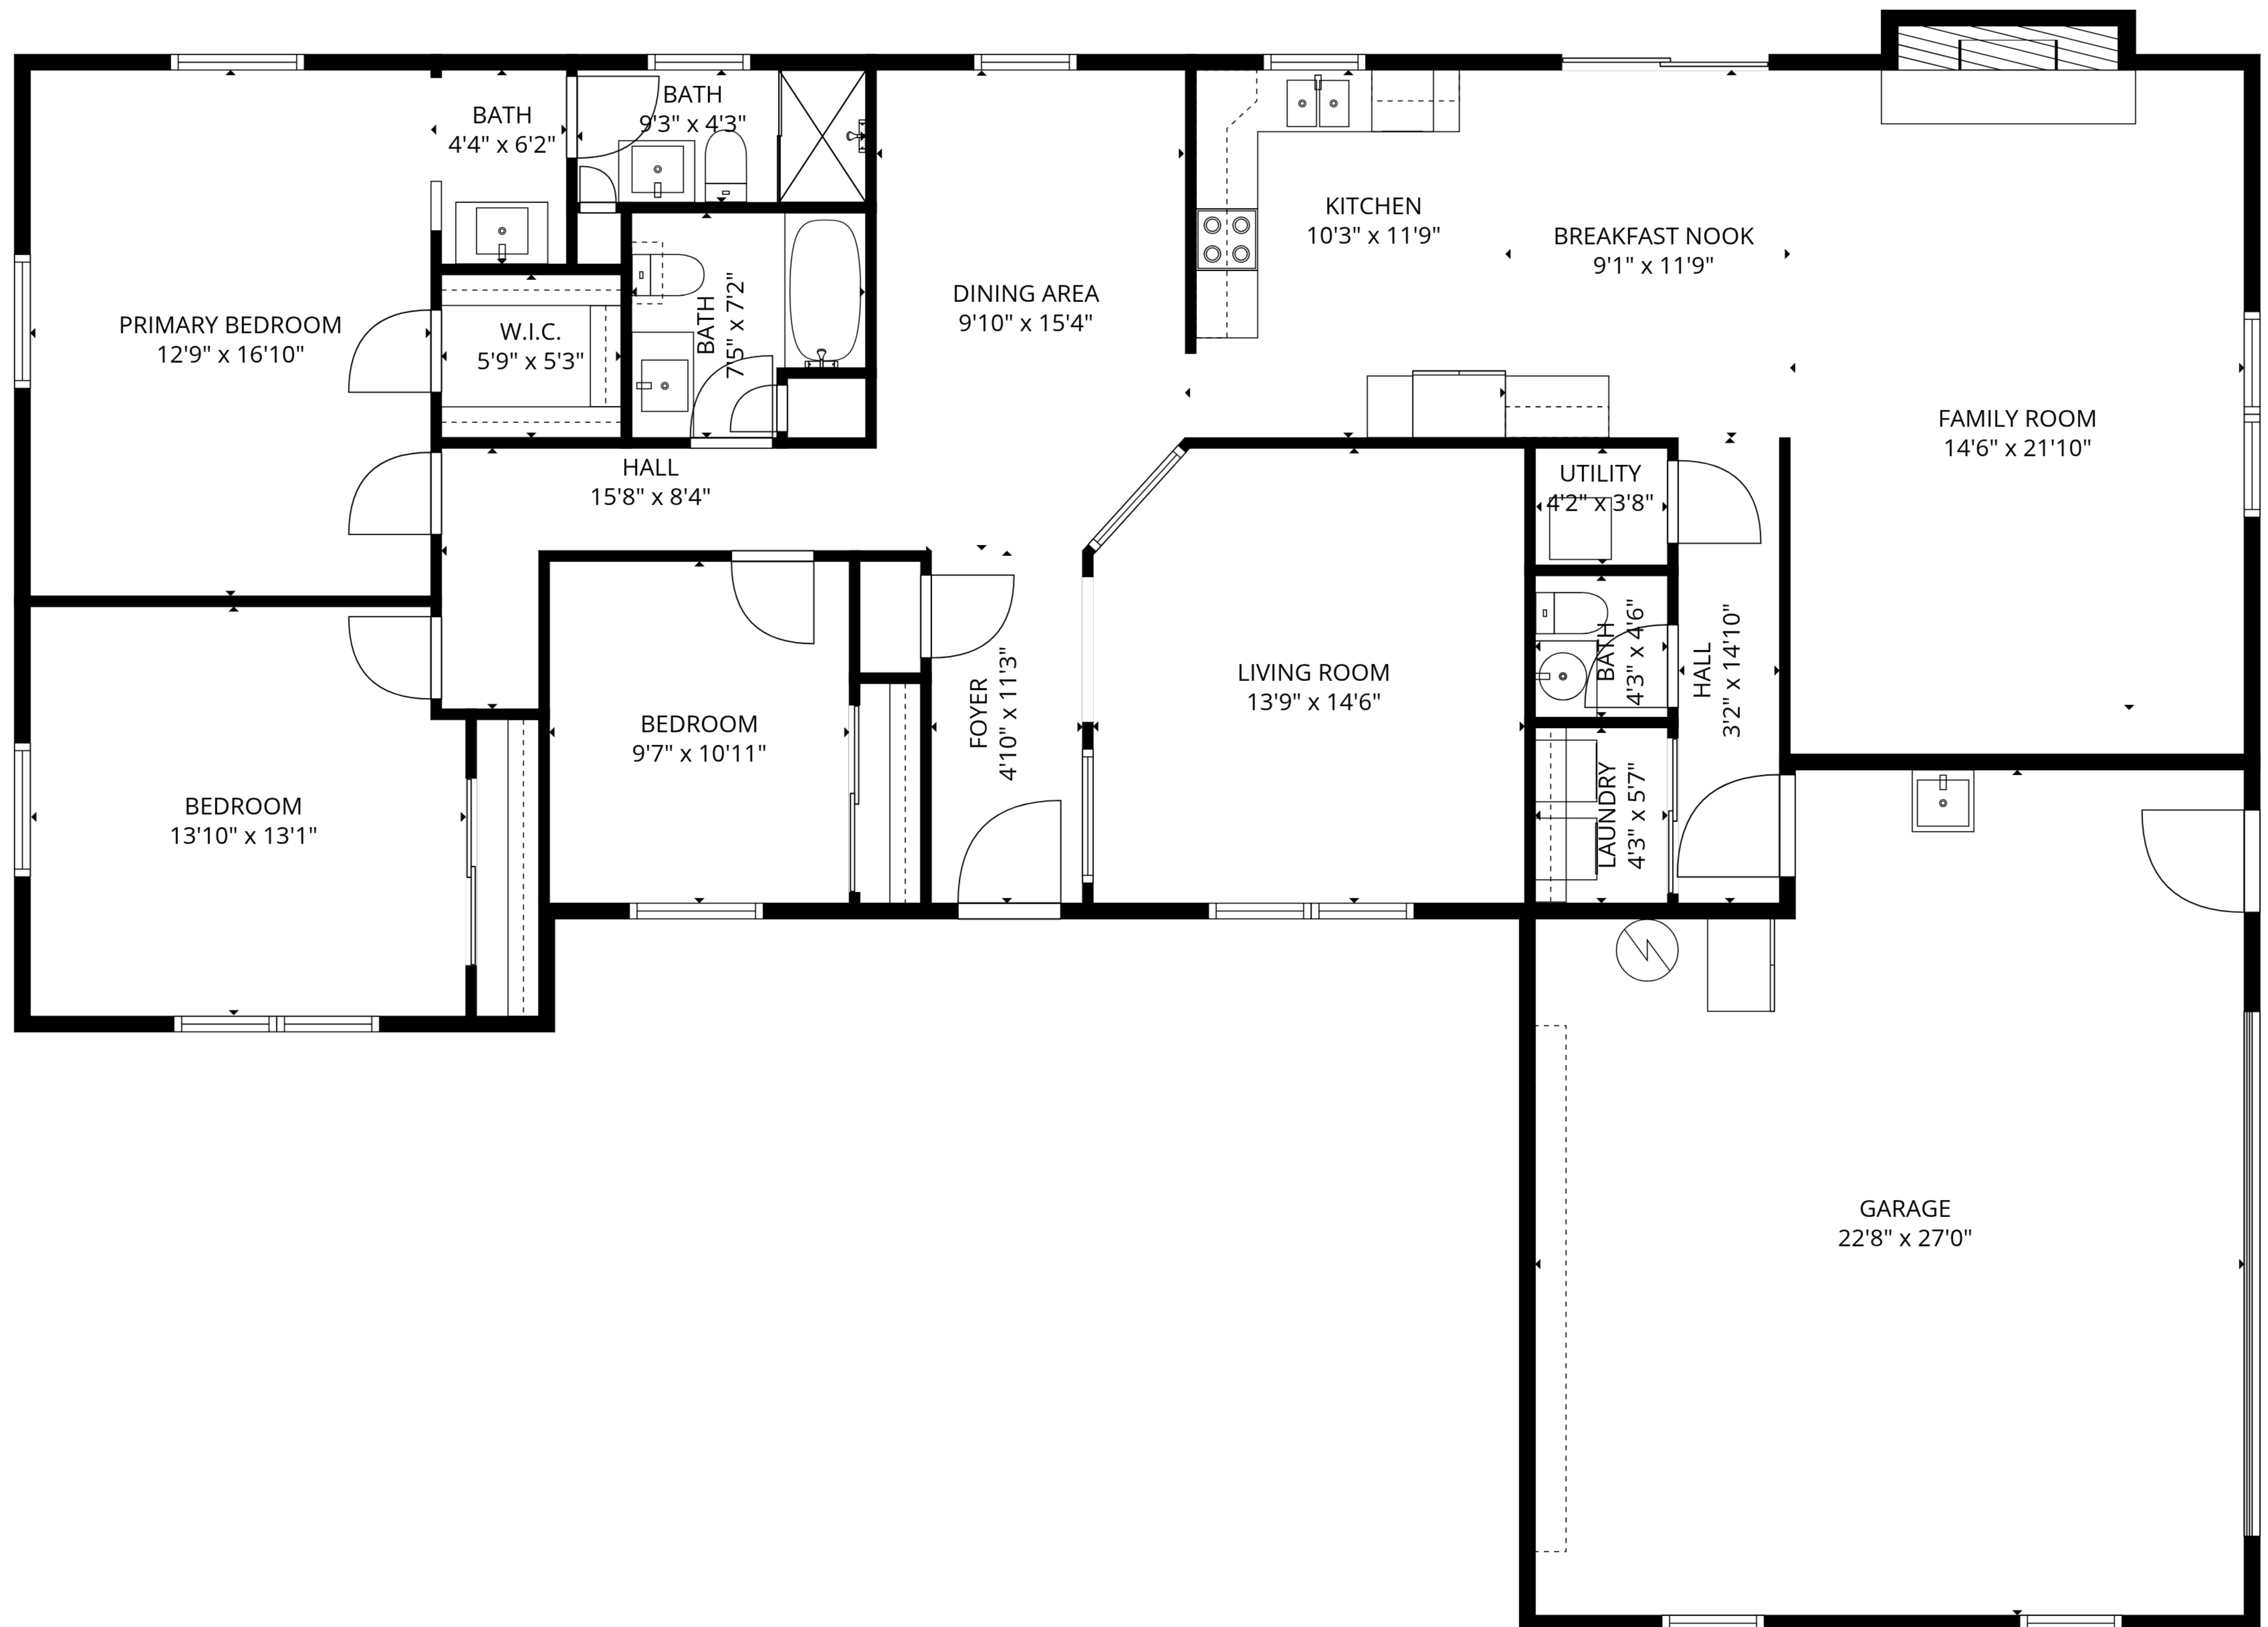

**TOTAL: 2443 sq. ft**  
 1st floor: 2443 sq. ft  
 EXCLUDED AREAS: FIREPLACE: 11 sq. ft, WALLS: 134 sq. ft

**TOTAL: 2443 sq. ft**

1st floor: 2443 sq. ft

EXCLUDED AREAS: FIREPLACE: 11 sq. ft, WALLS: 134 sq. ft