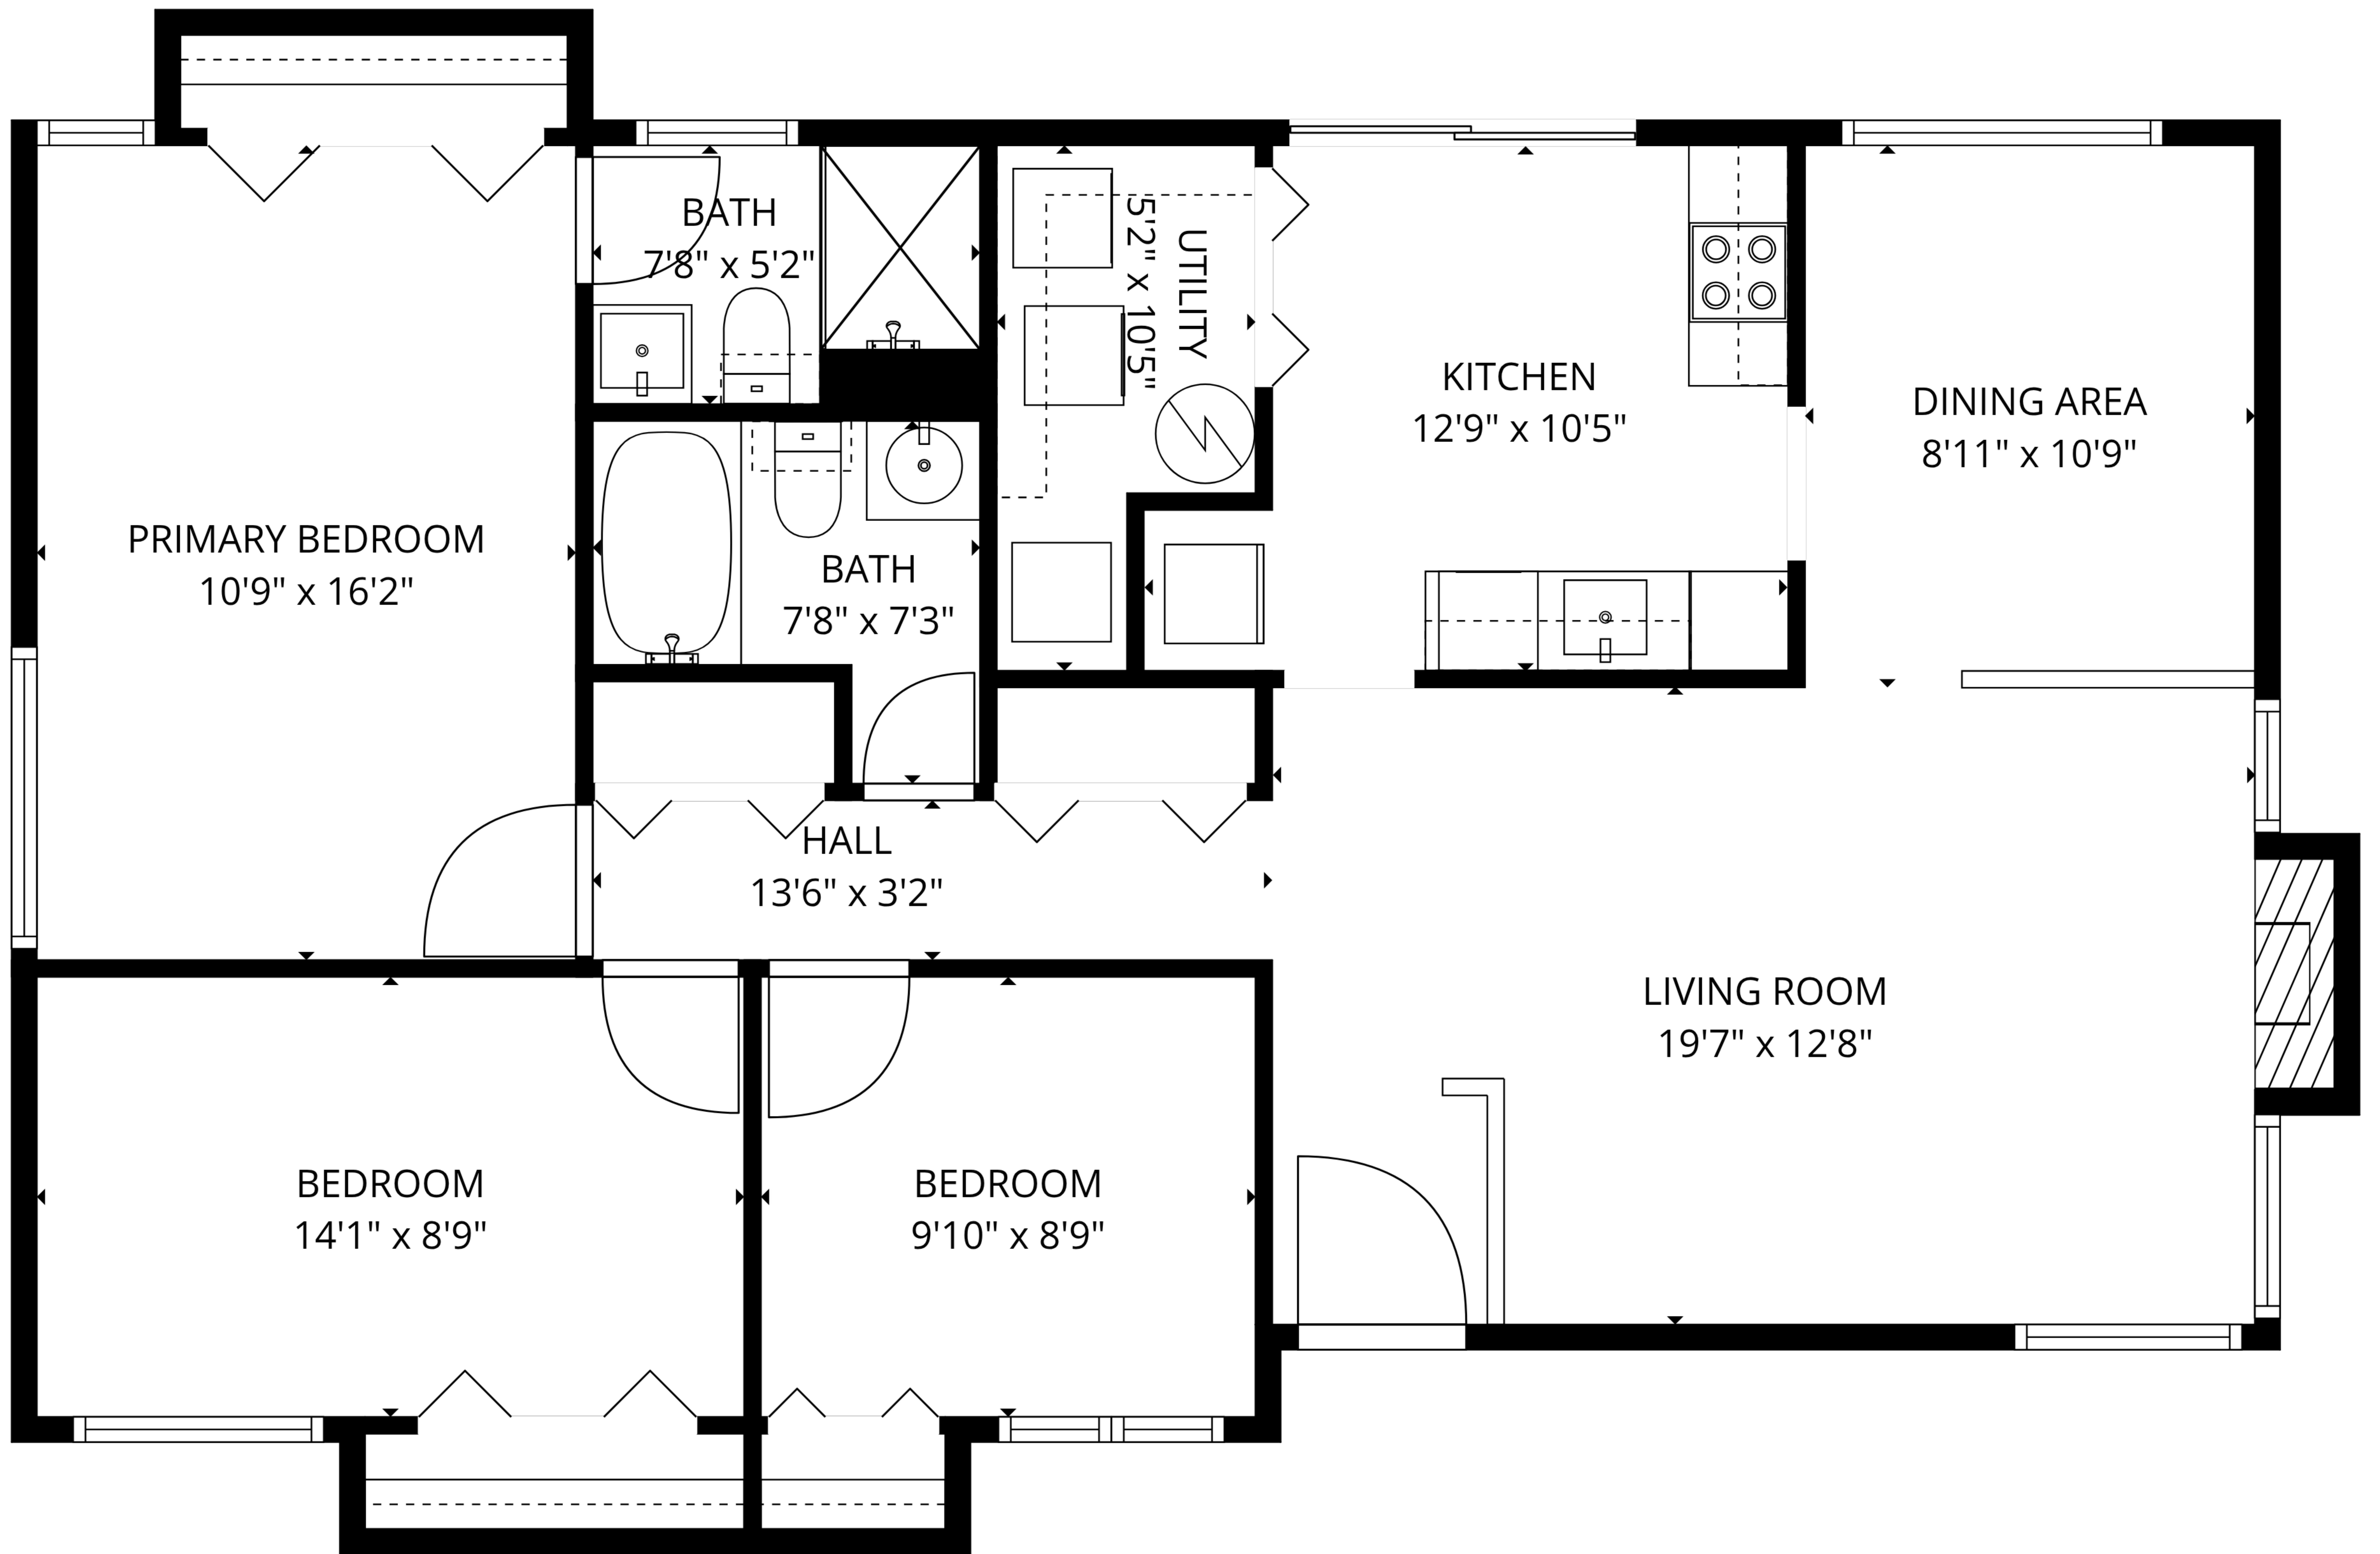

**TOTAL: 1124 sq. ft**

1st floor: 1124 sq. ft

EXCLUDED AREAS: FIREPLACE: 9 sq. ft, WALLS: 73 sq. ft

FLOOR PLAN CREATED BY CUBICASA APP. MEASUREMENTS DEEMED HIGHLY RELIABLE BUT NOT GUARANTEED.

**TOTAL: 1124 sq. ft**

1st floor: 1124 sq. ft

EXCLUDED AREAS: FIREPLACE: 9 sq. ft, WALLS: 73 sq. ft

FLOOR PLAN CREATED BY CUBICASA APP. MEASUREMENTS DEEMED HIGHLY RELIABLE BUT NOT GUARANTEED.