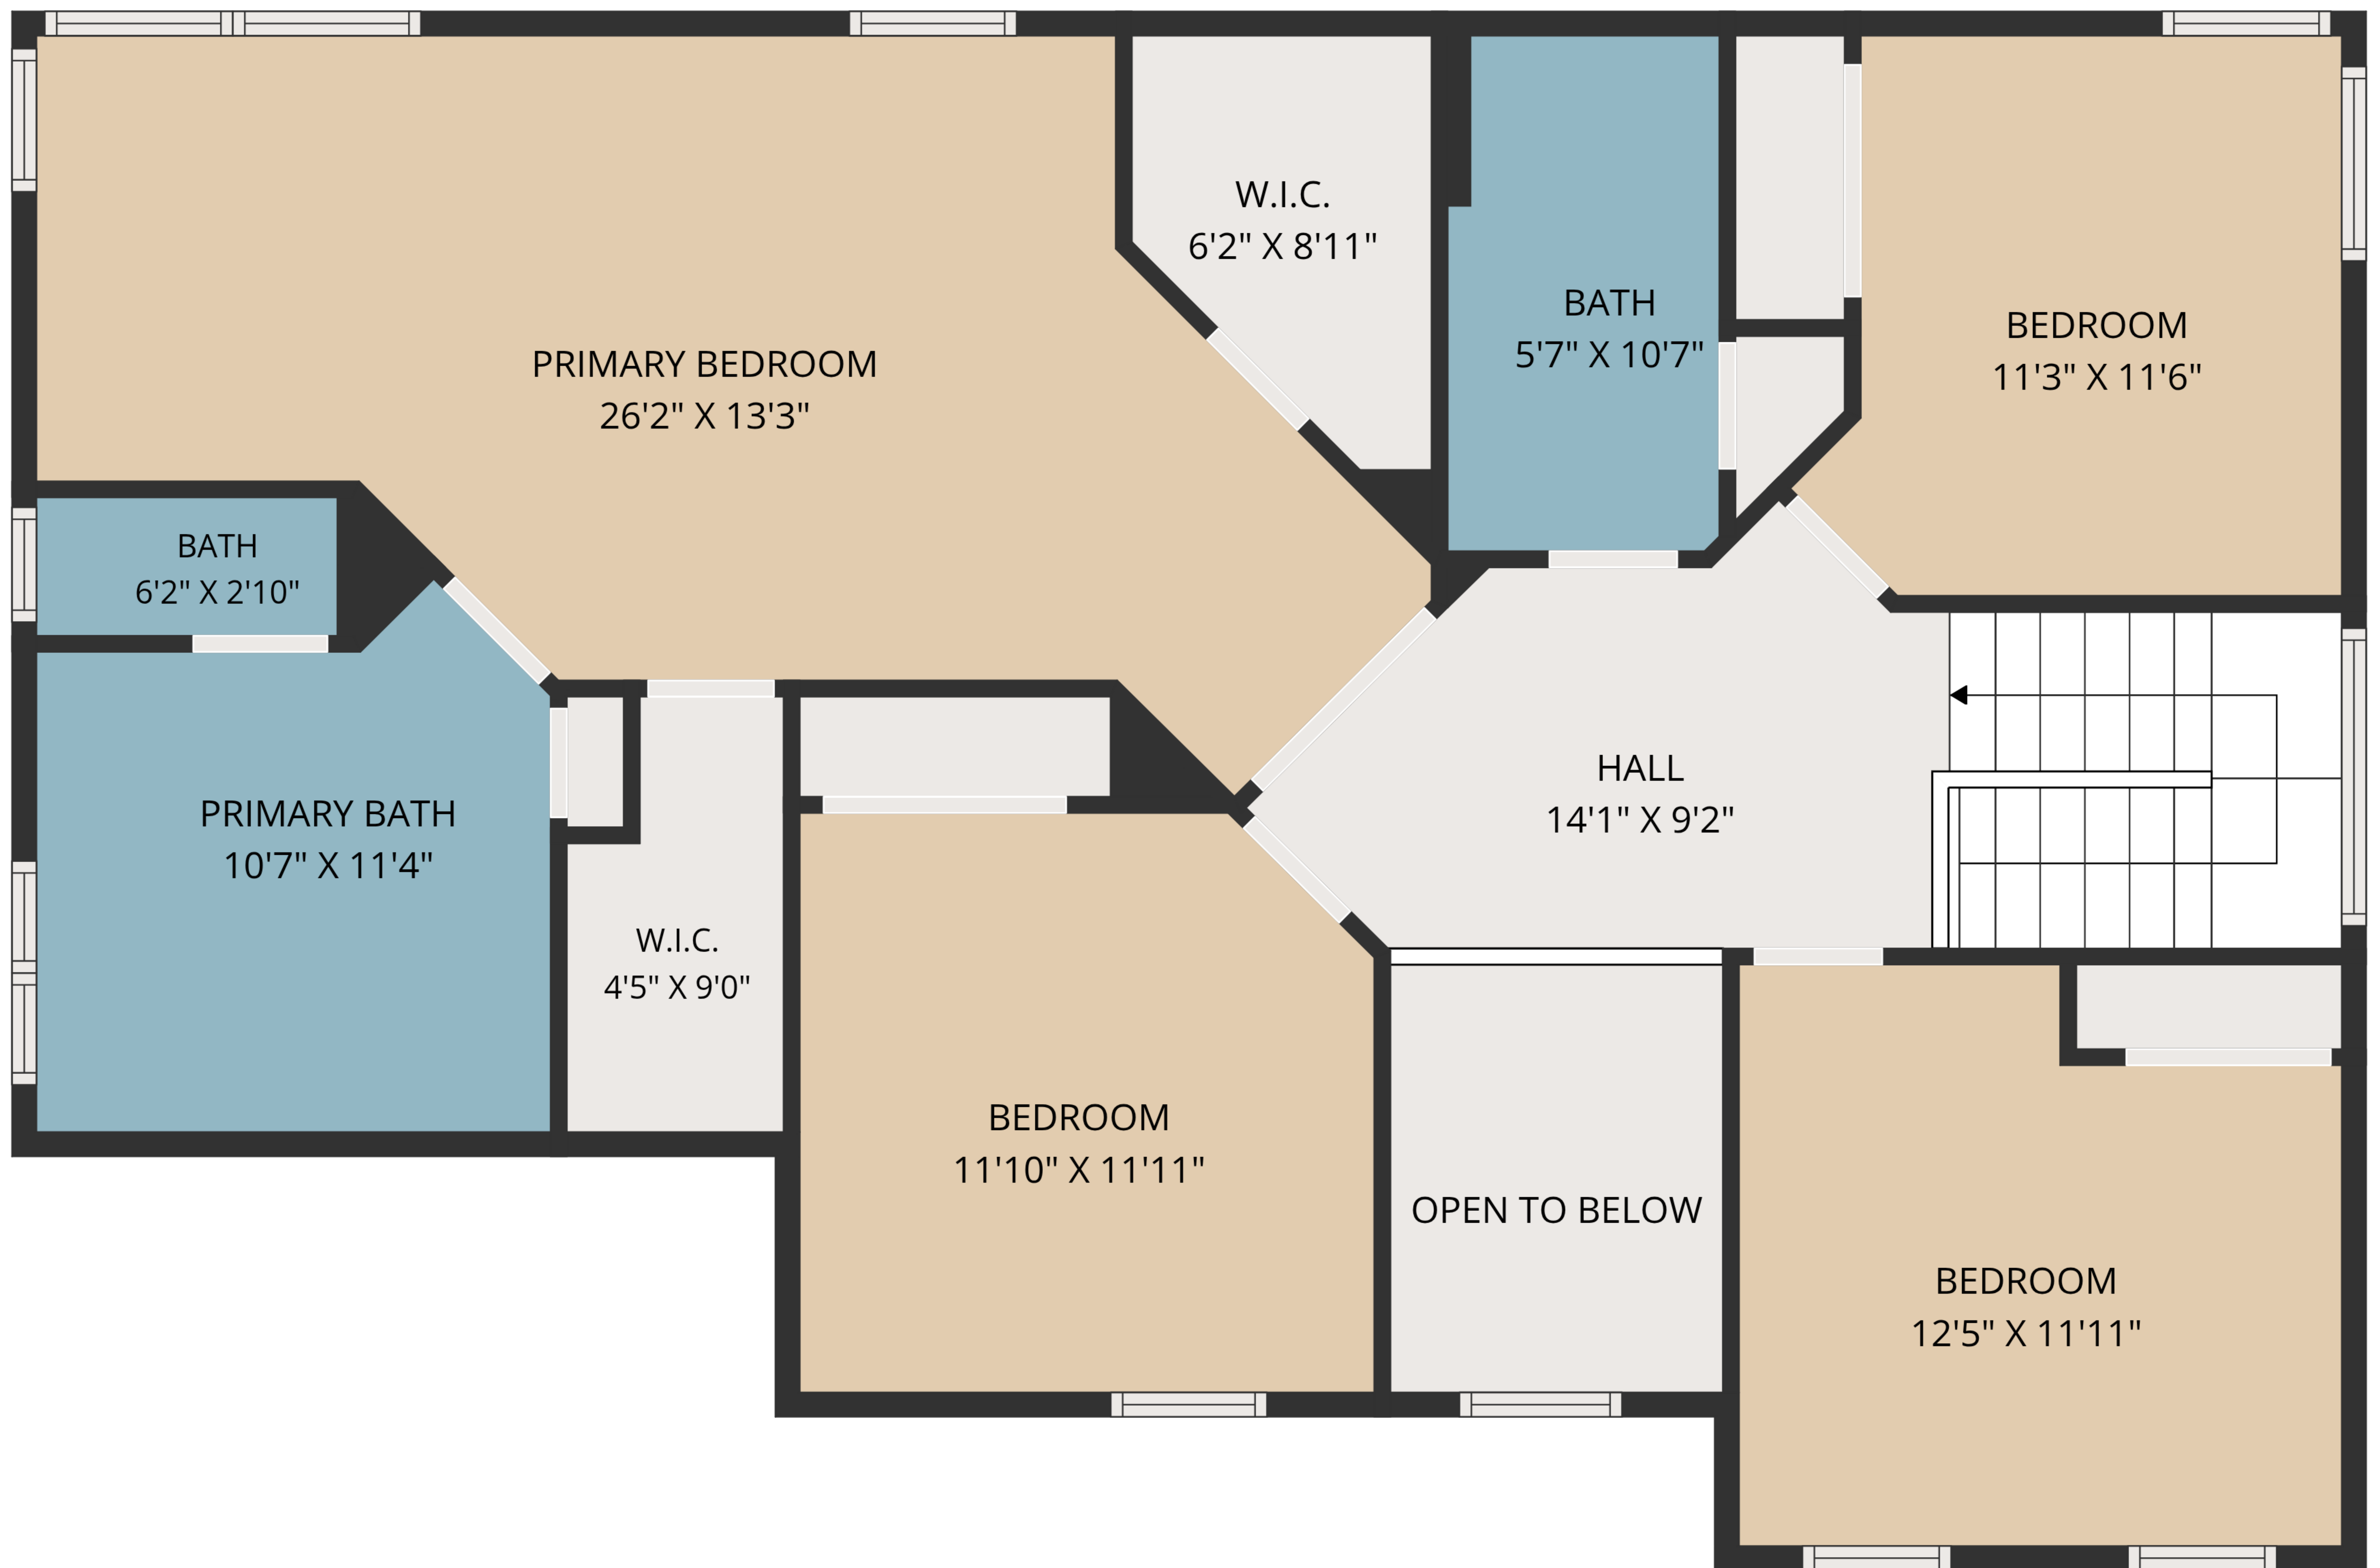

TOTAL: 2457 sq. ft

1st floor: 1238 sq. ft, 2nd floor: 1219 sq. ft

EXCLUDED AREAS: FIREPLACE: 15 sq. ft, OPEN TO BELOW: 60 sq. ft, WALLS: 168 sq. ft

MEASUREMENTS ARE DEEMED HIGHLY RELIABLE BUT NOT GUARANTEED.