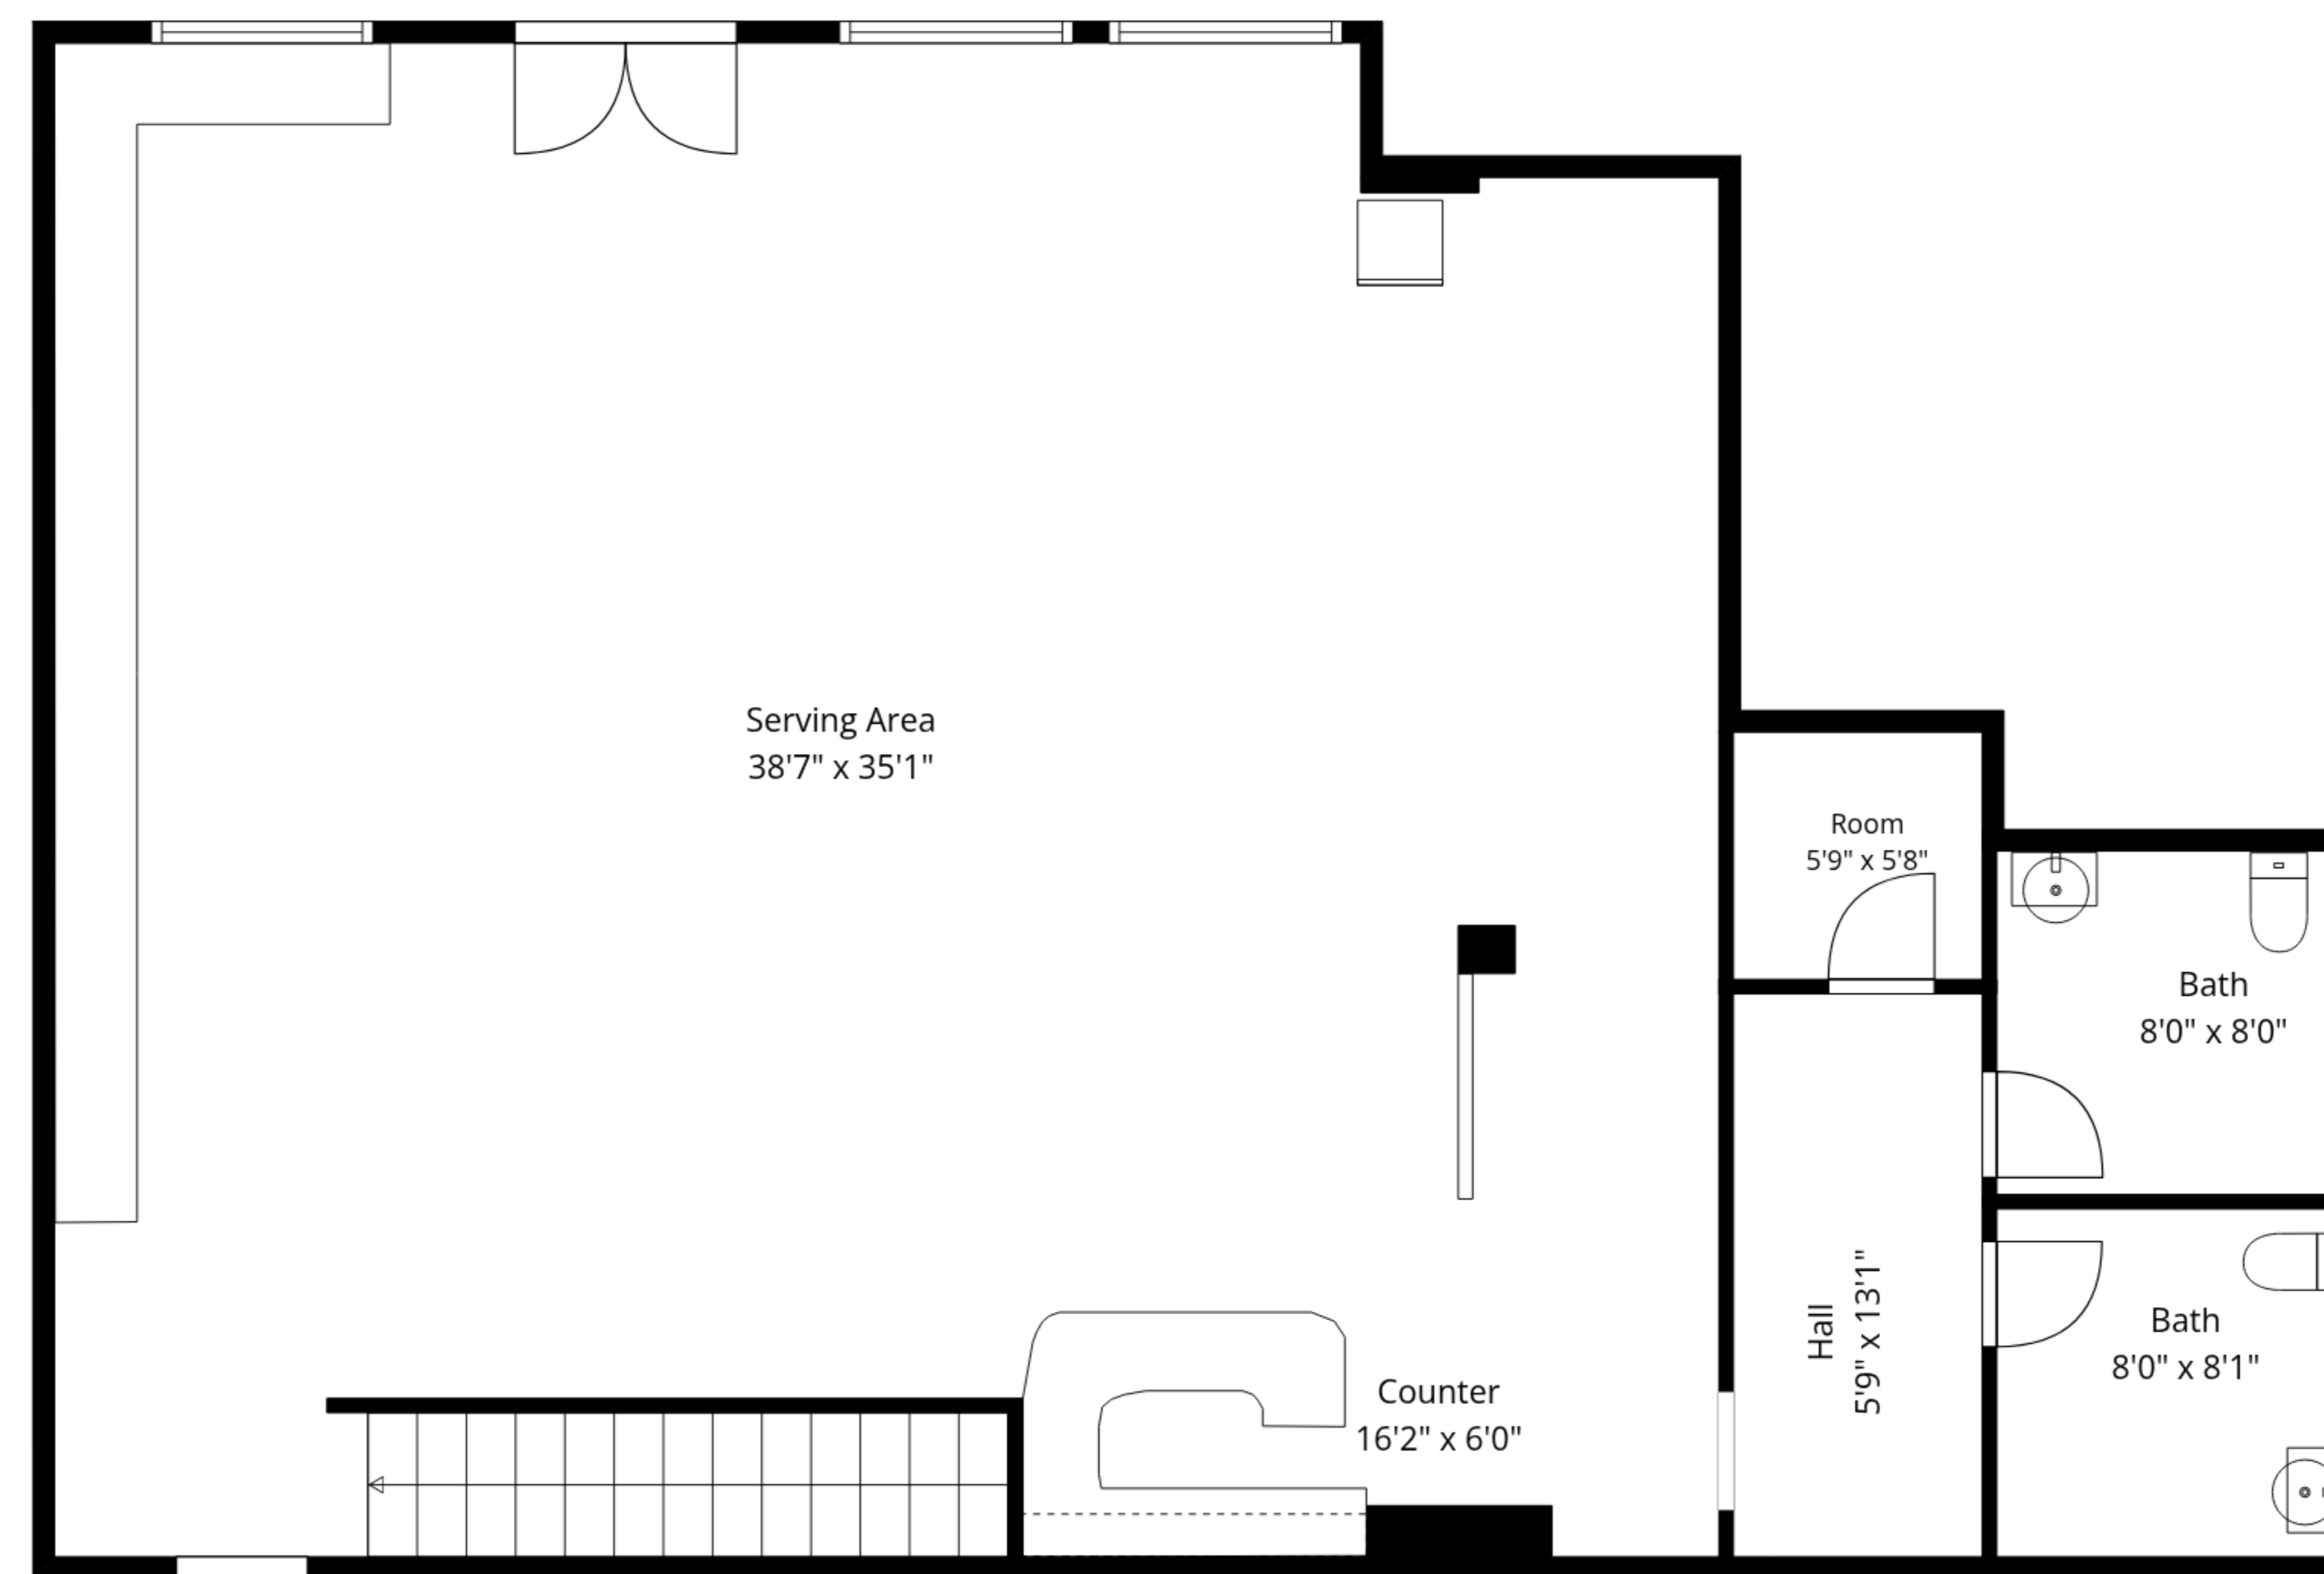

TOTAL: 1290 sq. ft
 Basement: 19 sq. ft, 1st floor: 1271 sq. ft
 EXCLUDED AREAS: BASEMENT: 911 sq. ft, ROOM: 703 sq. ft, HALL: 310 sq. ft,
 UTILITY: 117 sq. ft, HALF BATH: 136 sq. ft, WALLS: 192 sq. ft

Measurements Are Approximate - Deemed Highly Reliable But Not Guaranteed

TOTAL: 1290 sq. ft

Basement: 19 sq. ft, 1st floor: 1271 sq. ft

EXCLUDED AREAS: BASEMENT: 911 sq. ft, ROOM: 703 sq. ft, HALL: 310 sq. ft,
 UTILITY: 117 sq. ft, HALF BATH: 136 sq. ft, WALLS: 192 sq. ft