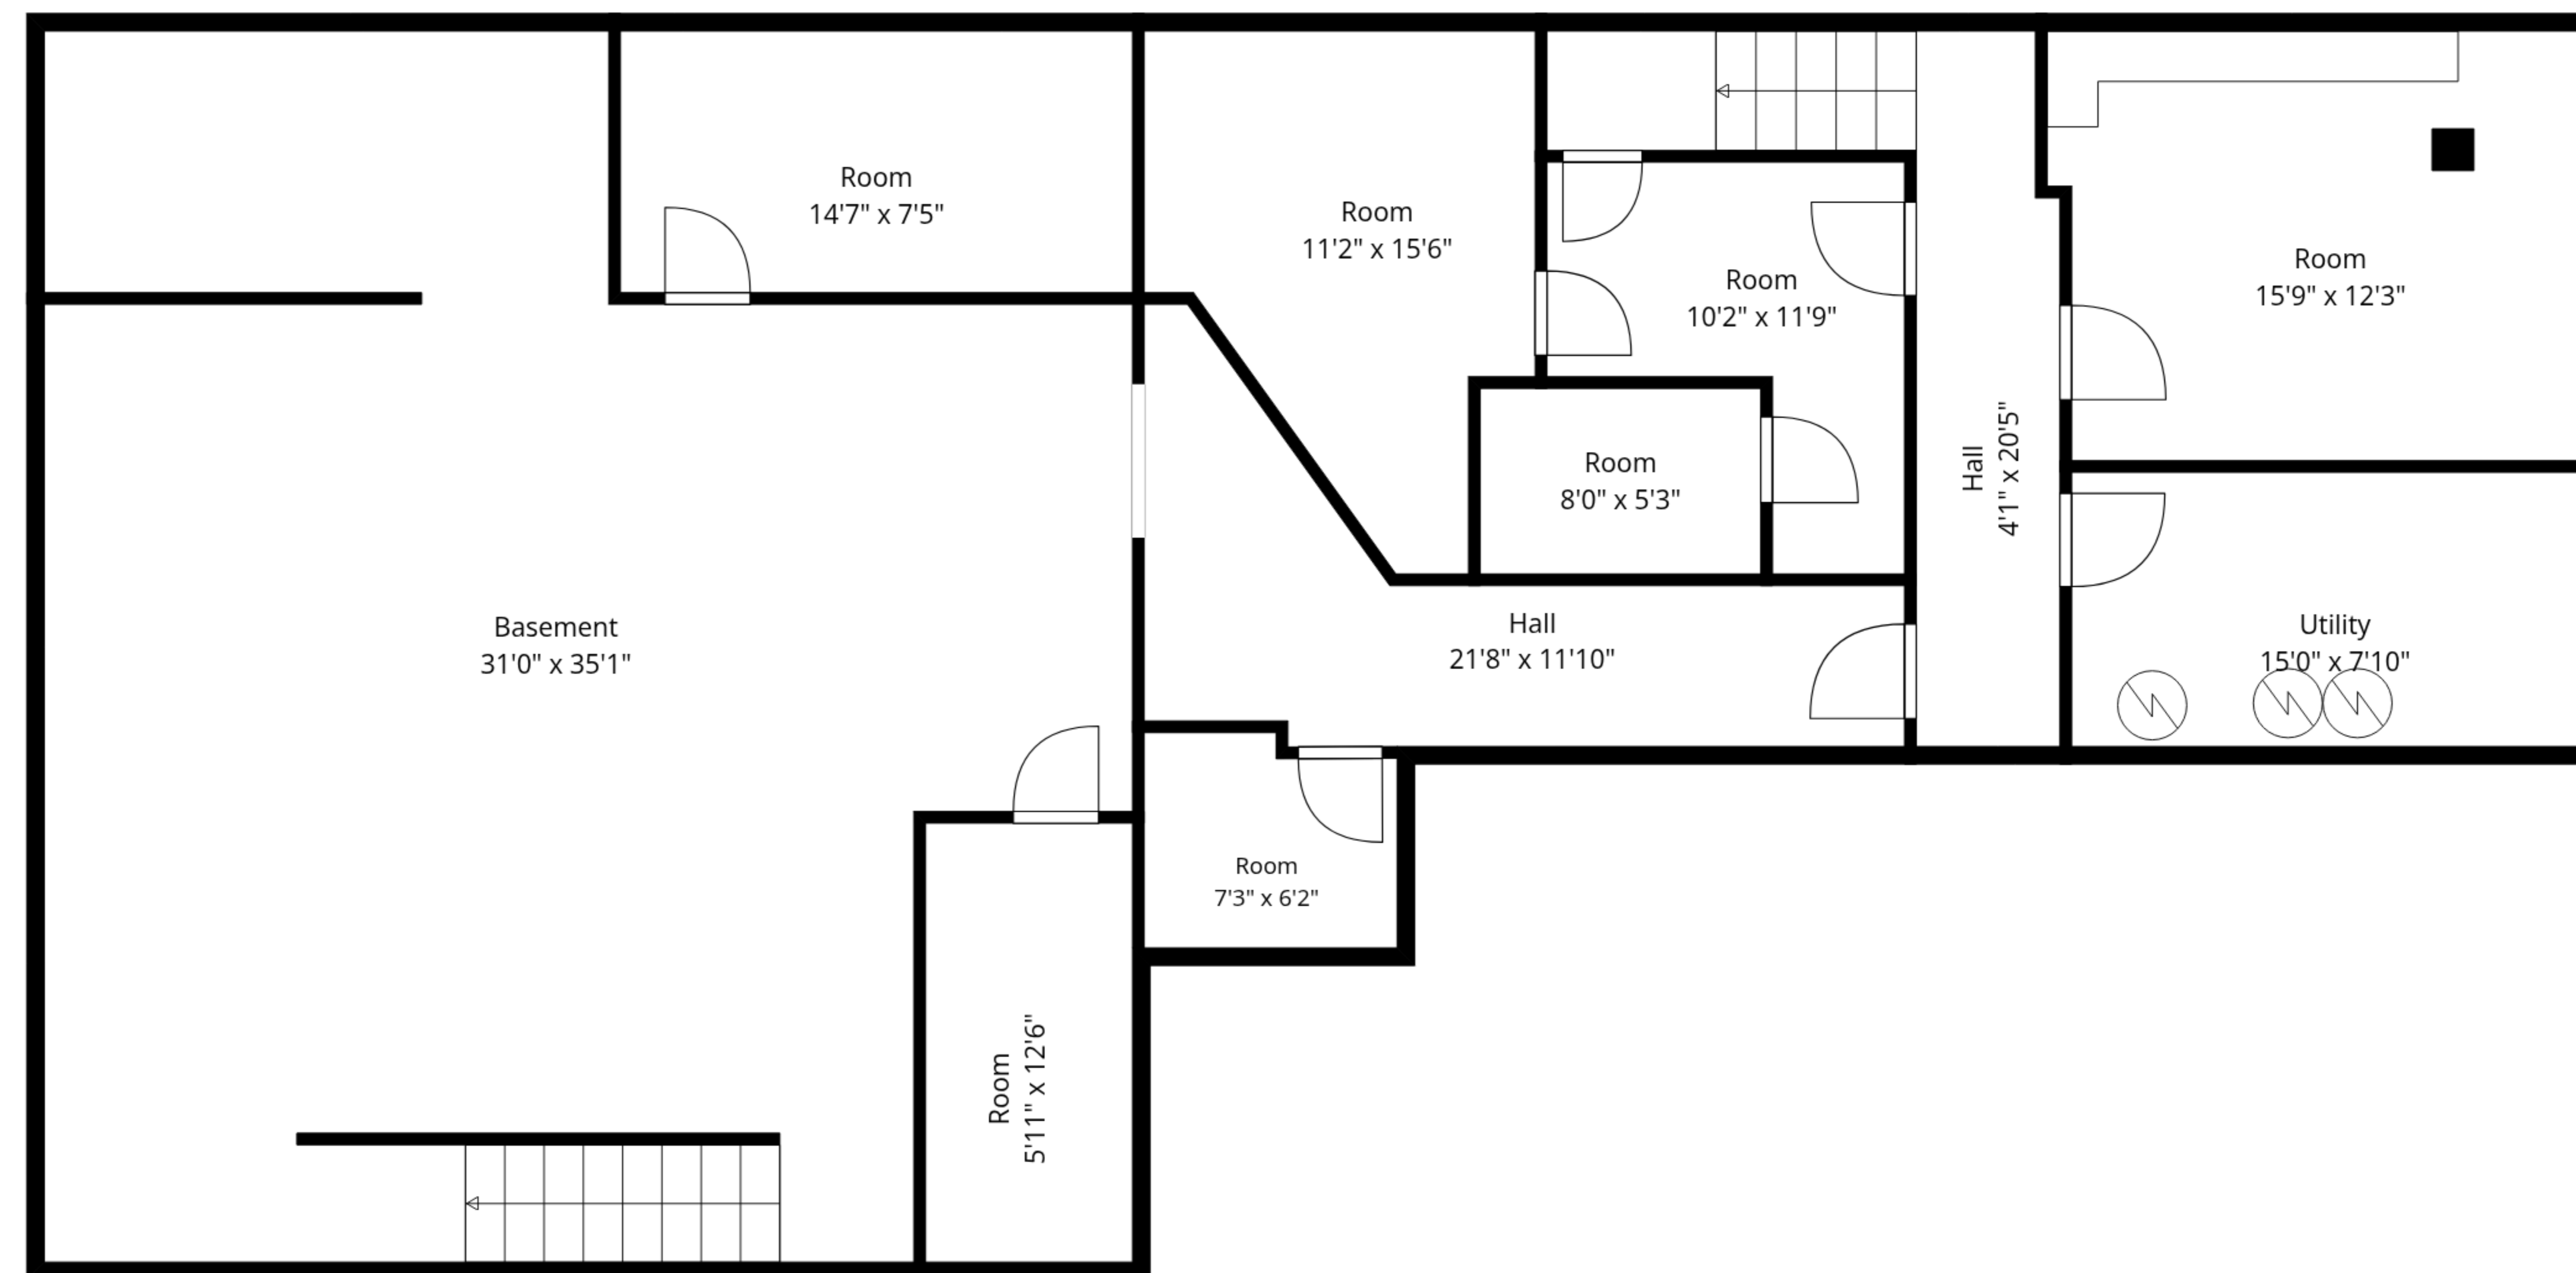

TOTAL: 1290 sq. ft
 Basement: 19 sq. ft, 1st floor: 1271 sq. ft
 EXCLUDED AREAS: BASEMENT: 911 sq. ft, ROOM: 703 sq. ft, HALL: 310 sq. ft,
 UTILITY: 117 sq. ft, HALF BATH: 136 sq. ft, WALLS: 192 sq. ft

Measurements Are Approximate - Deemed Highly Reliable But Not Guaranteed

TOTAL: 1290 sq. ft

Basement: 19 sq. ft, 1st floor: 1271 sq. ft

EXCLUDED AREAS: BASEMENT: 911 sq. ft, ROOM: 703 sq. ft, HALL: 310 sq. ft,
 UTILITY: 117 sq. ft, HALF BATH: 136 sq. ft, WALLS: 192 sq. ft