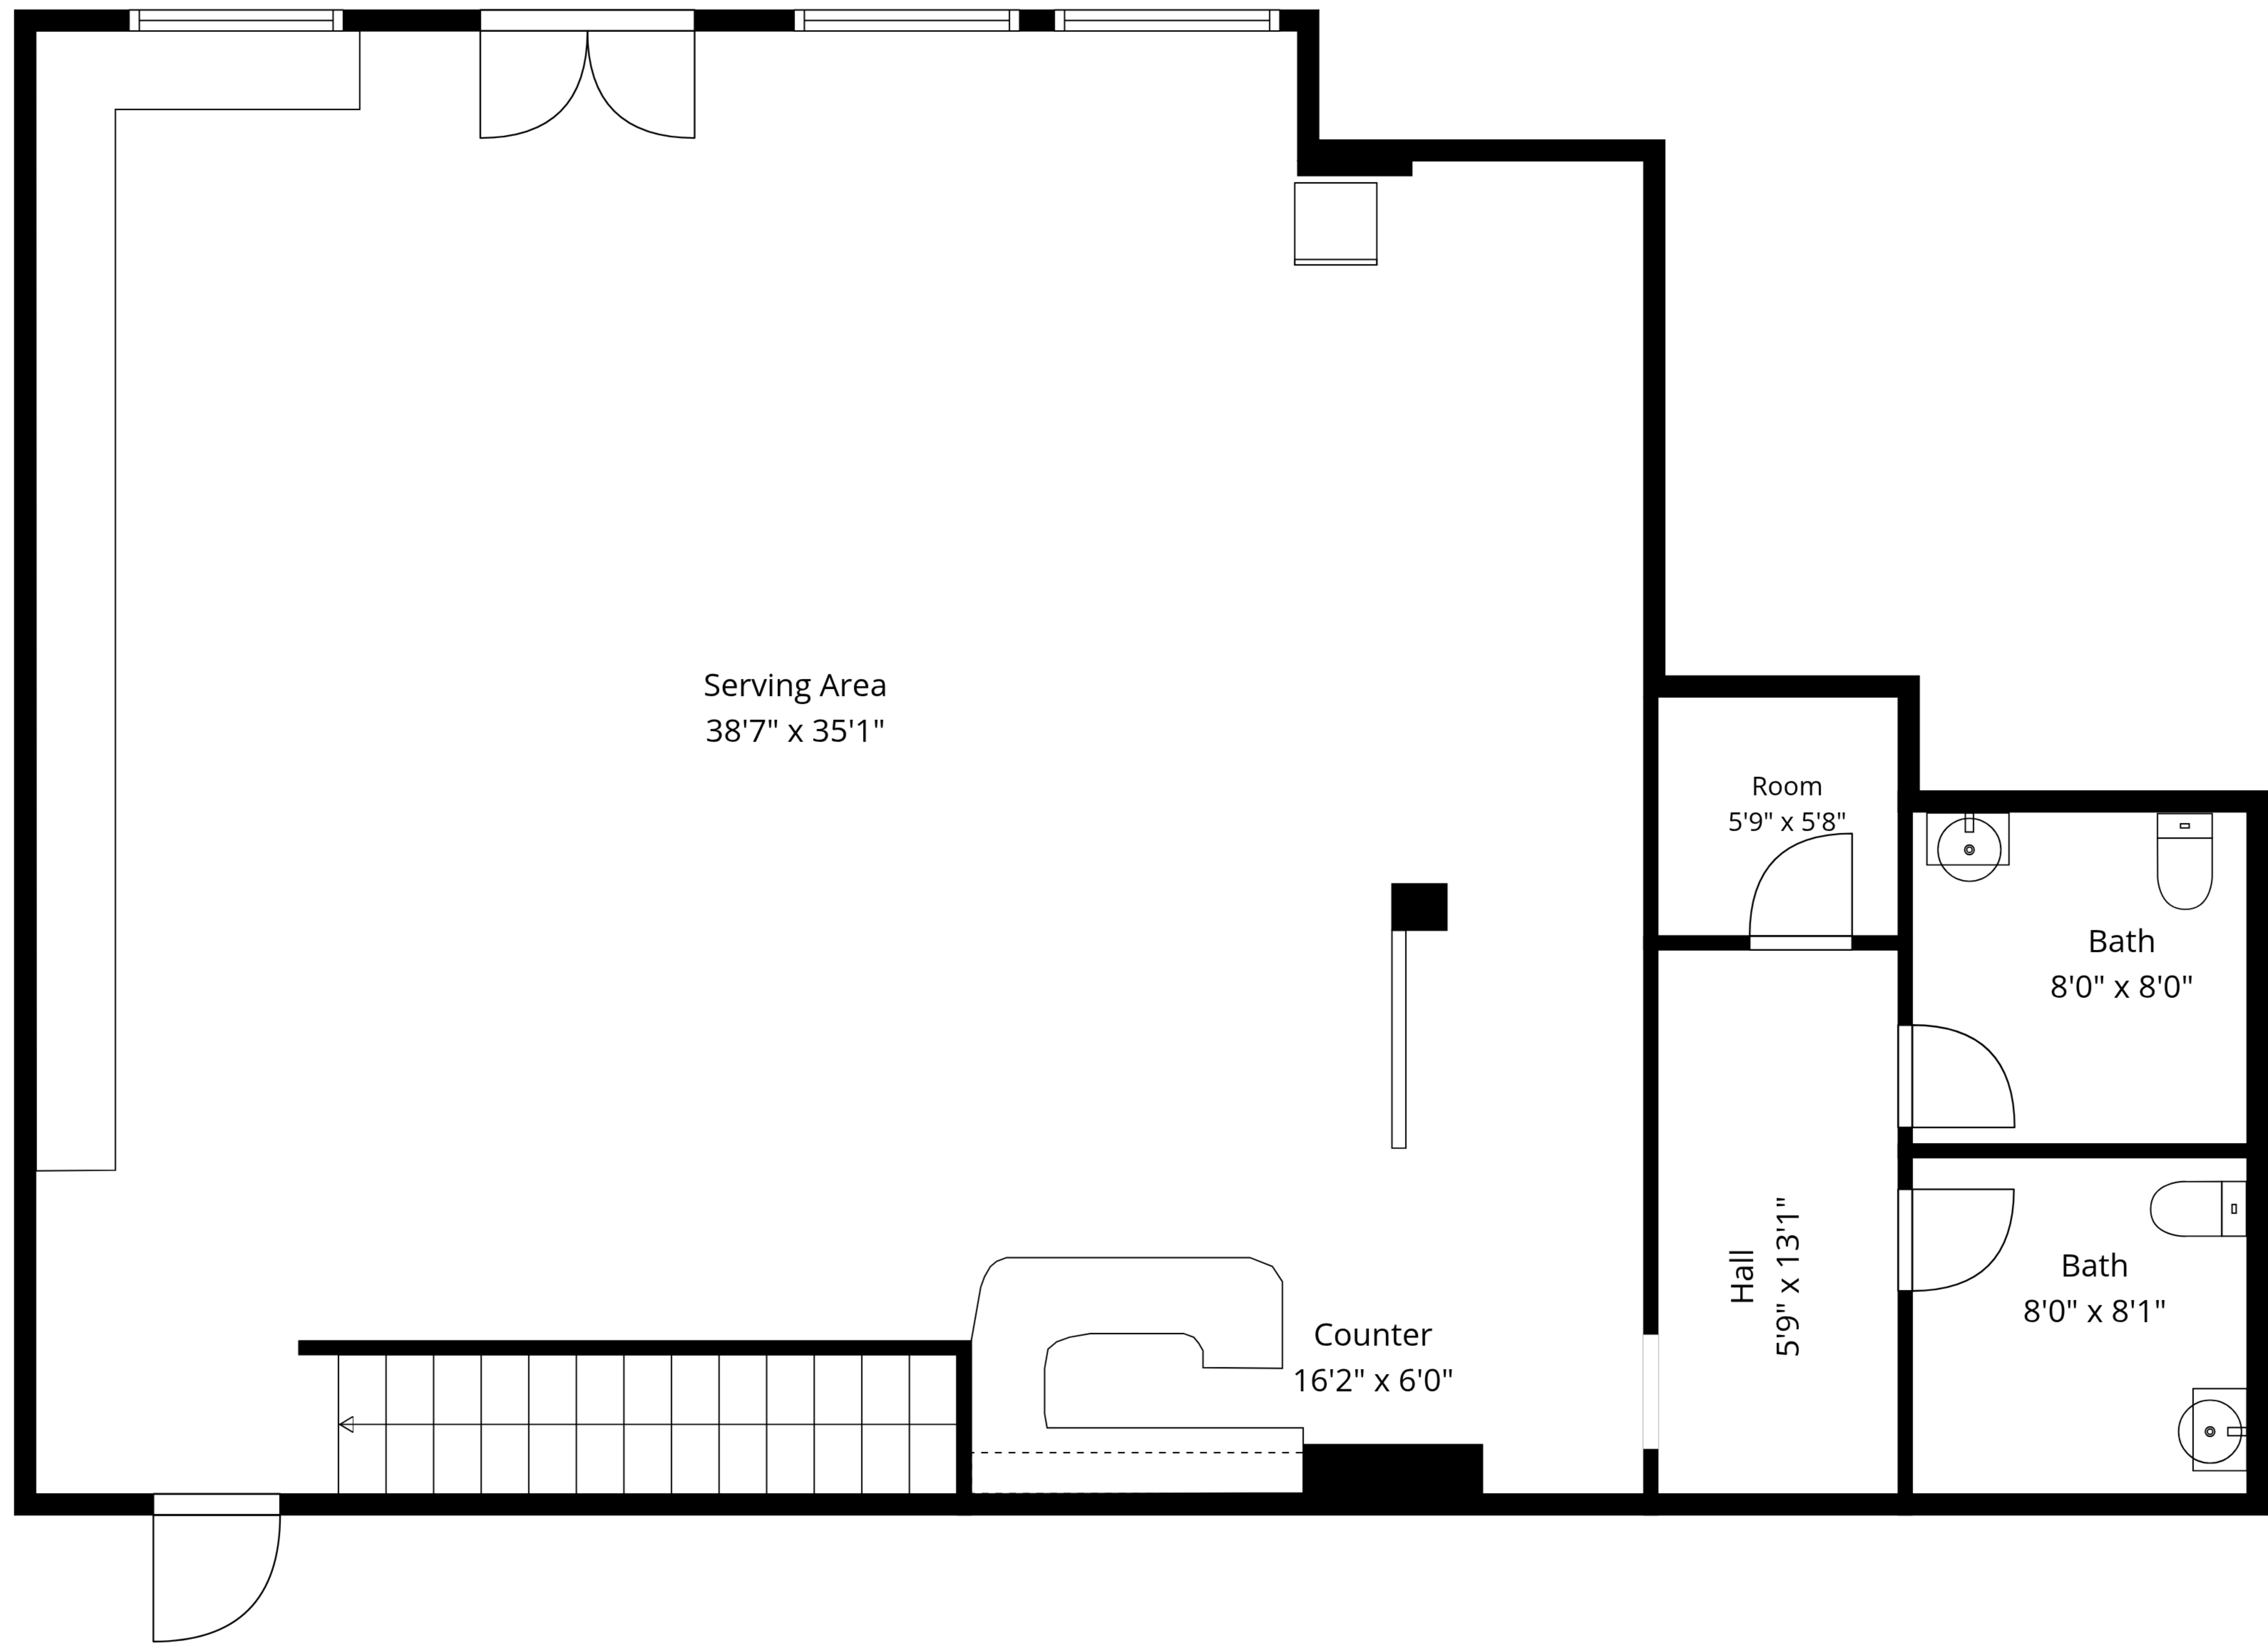

TOTAL: 1290 sq. ft
 Basement: 19 sq. ft, 1st floor: 1271 sq. ft
 EXCLUDED AREAS: BASEMENT: 911 sq. ft, ROOM: 703 sq. ft, HALL: 310 sq. ft,
 UTILITY: 117 sq. ft, HALF BATH: 136 sq. ft, WALLS: 192 sq. ft

Measurements Are Approximate - Deemed Highly Reliable But Not Guaranteed

TOTAL: 1290 sq. ft

Basement: 19 sq. ft, 1st floor: 1271 sq. ft

EXCLUDED AREAS: BASEMENT: 911 sq. ft, ROOM: 703 sq. ft, HALL: 310 sq. ft,
 UTILITY: 117 sq. ft, HALF BATH: 136 sq. ft, WALLS: 192 sq. ft