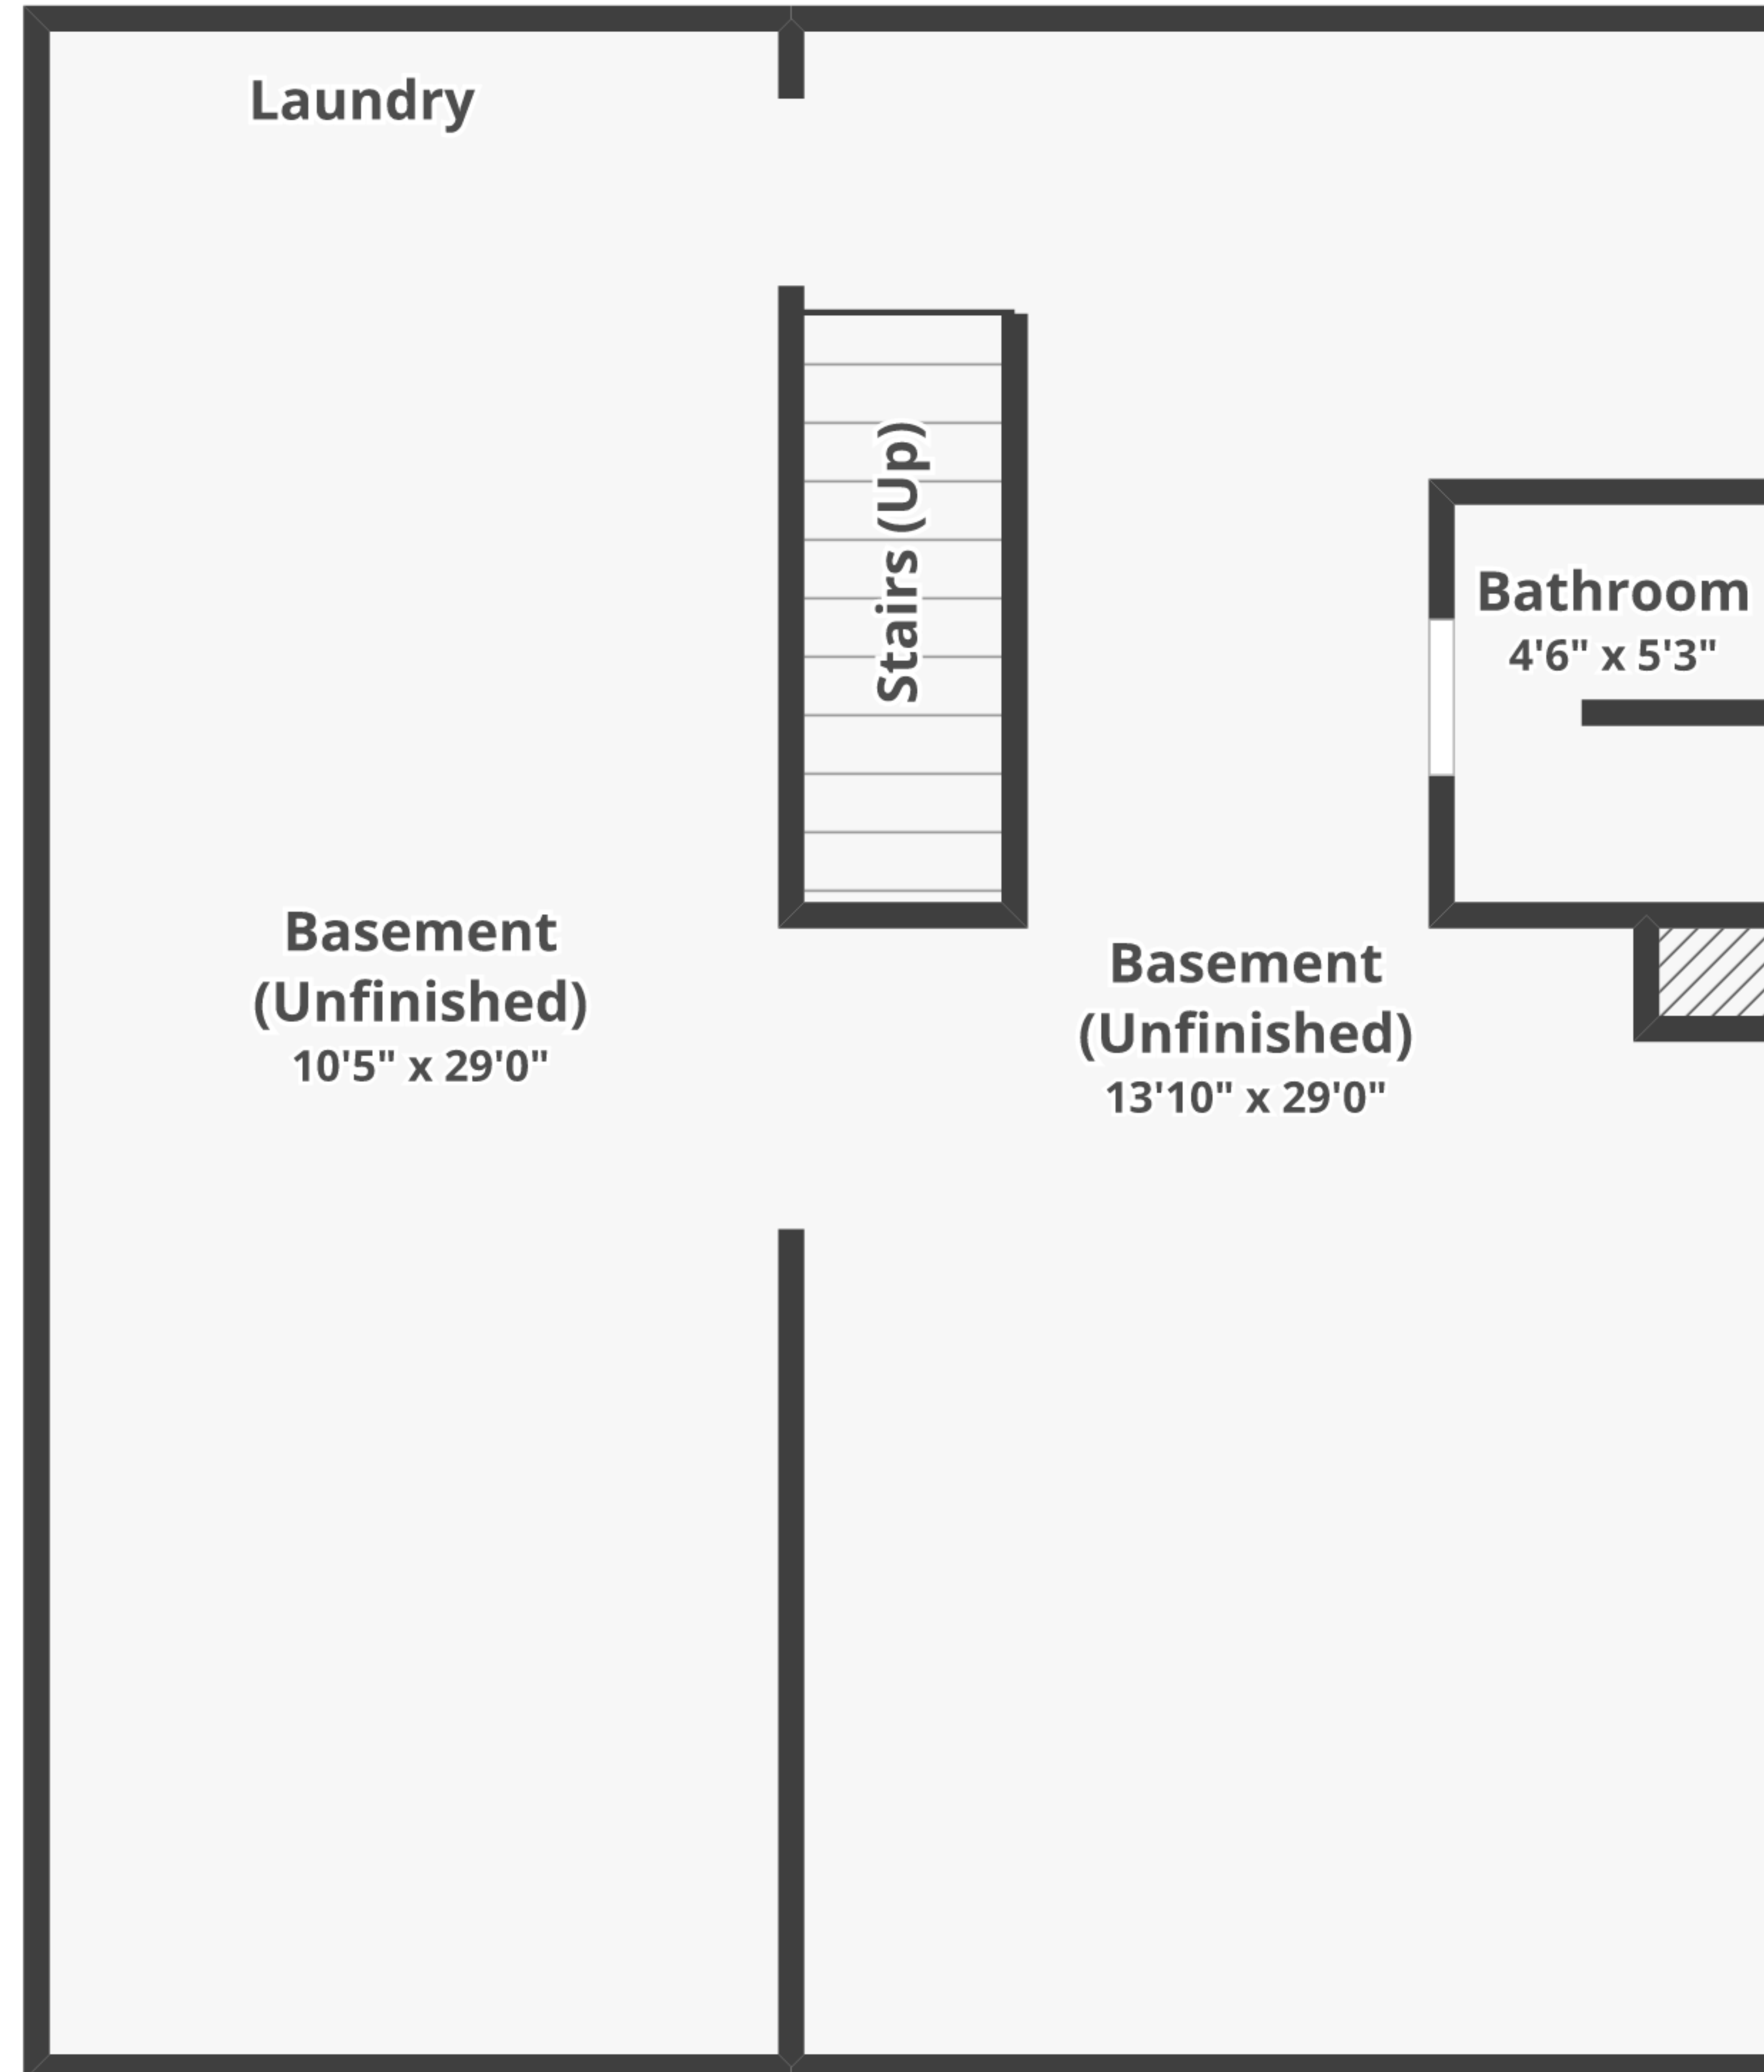

# 4531 8th Ave, Temple, PA 19560

Total finished area: ~1,278.03 sq. ft.

Total unfinished area: ~651.9 sq. ft.

## Basement

Finished area: ~24.48 sq. ft.

Unfinished area: ~651.9 sq. ft.