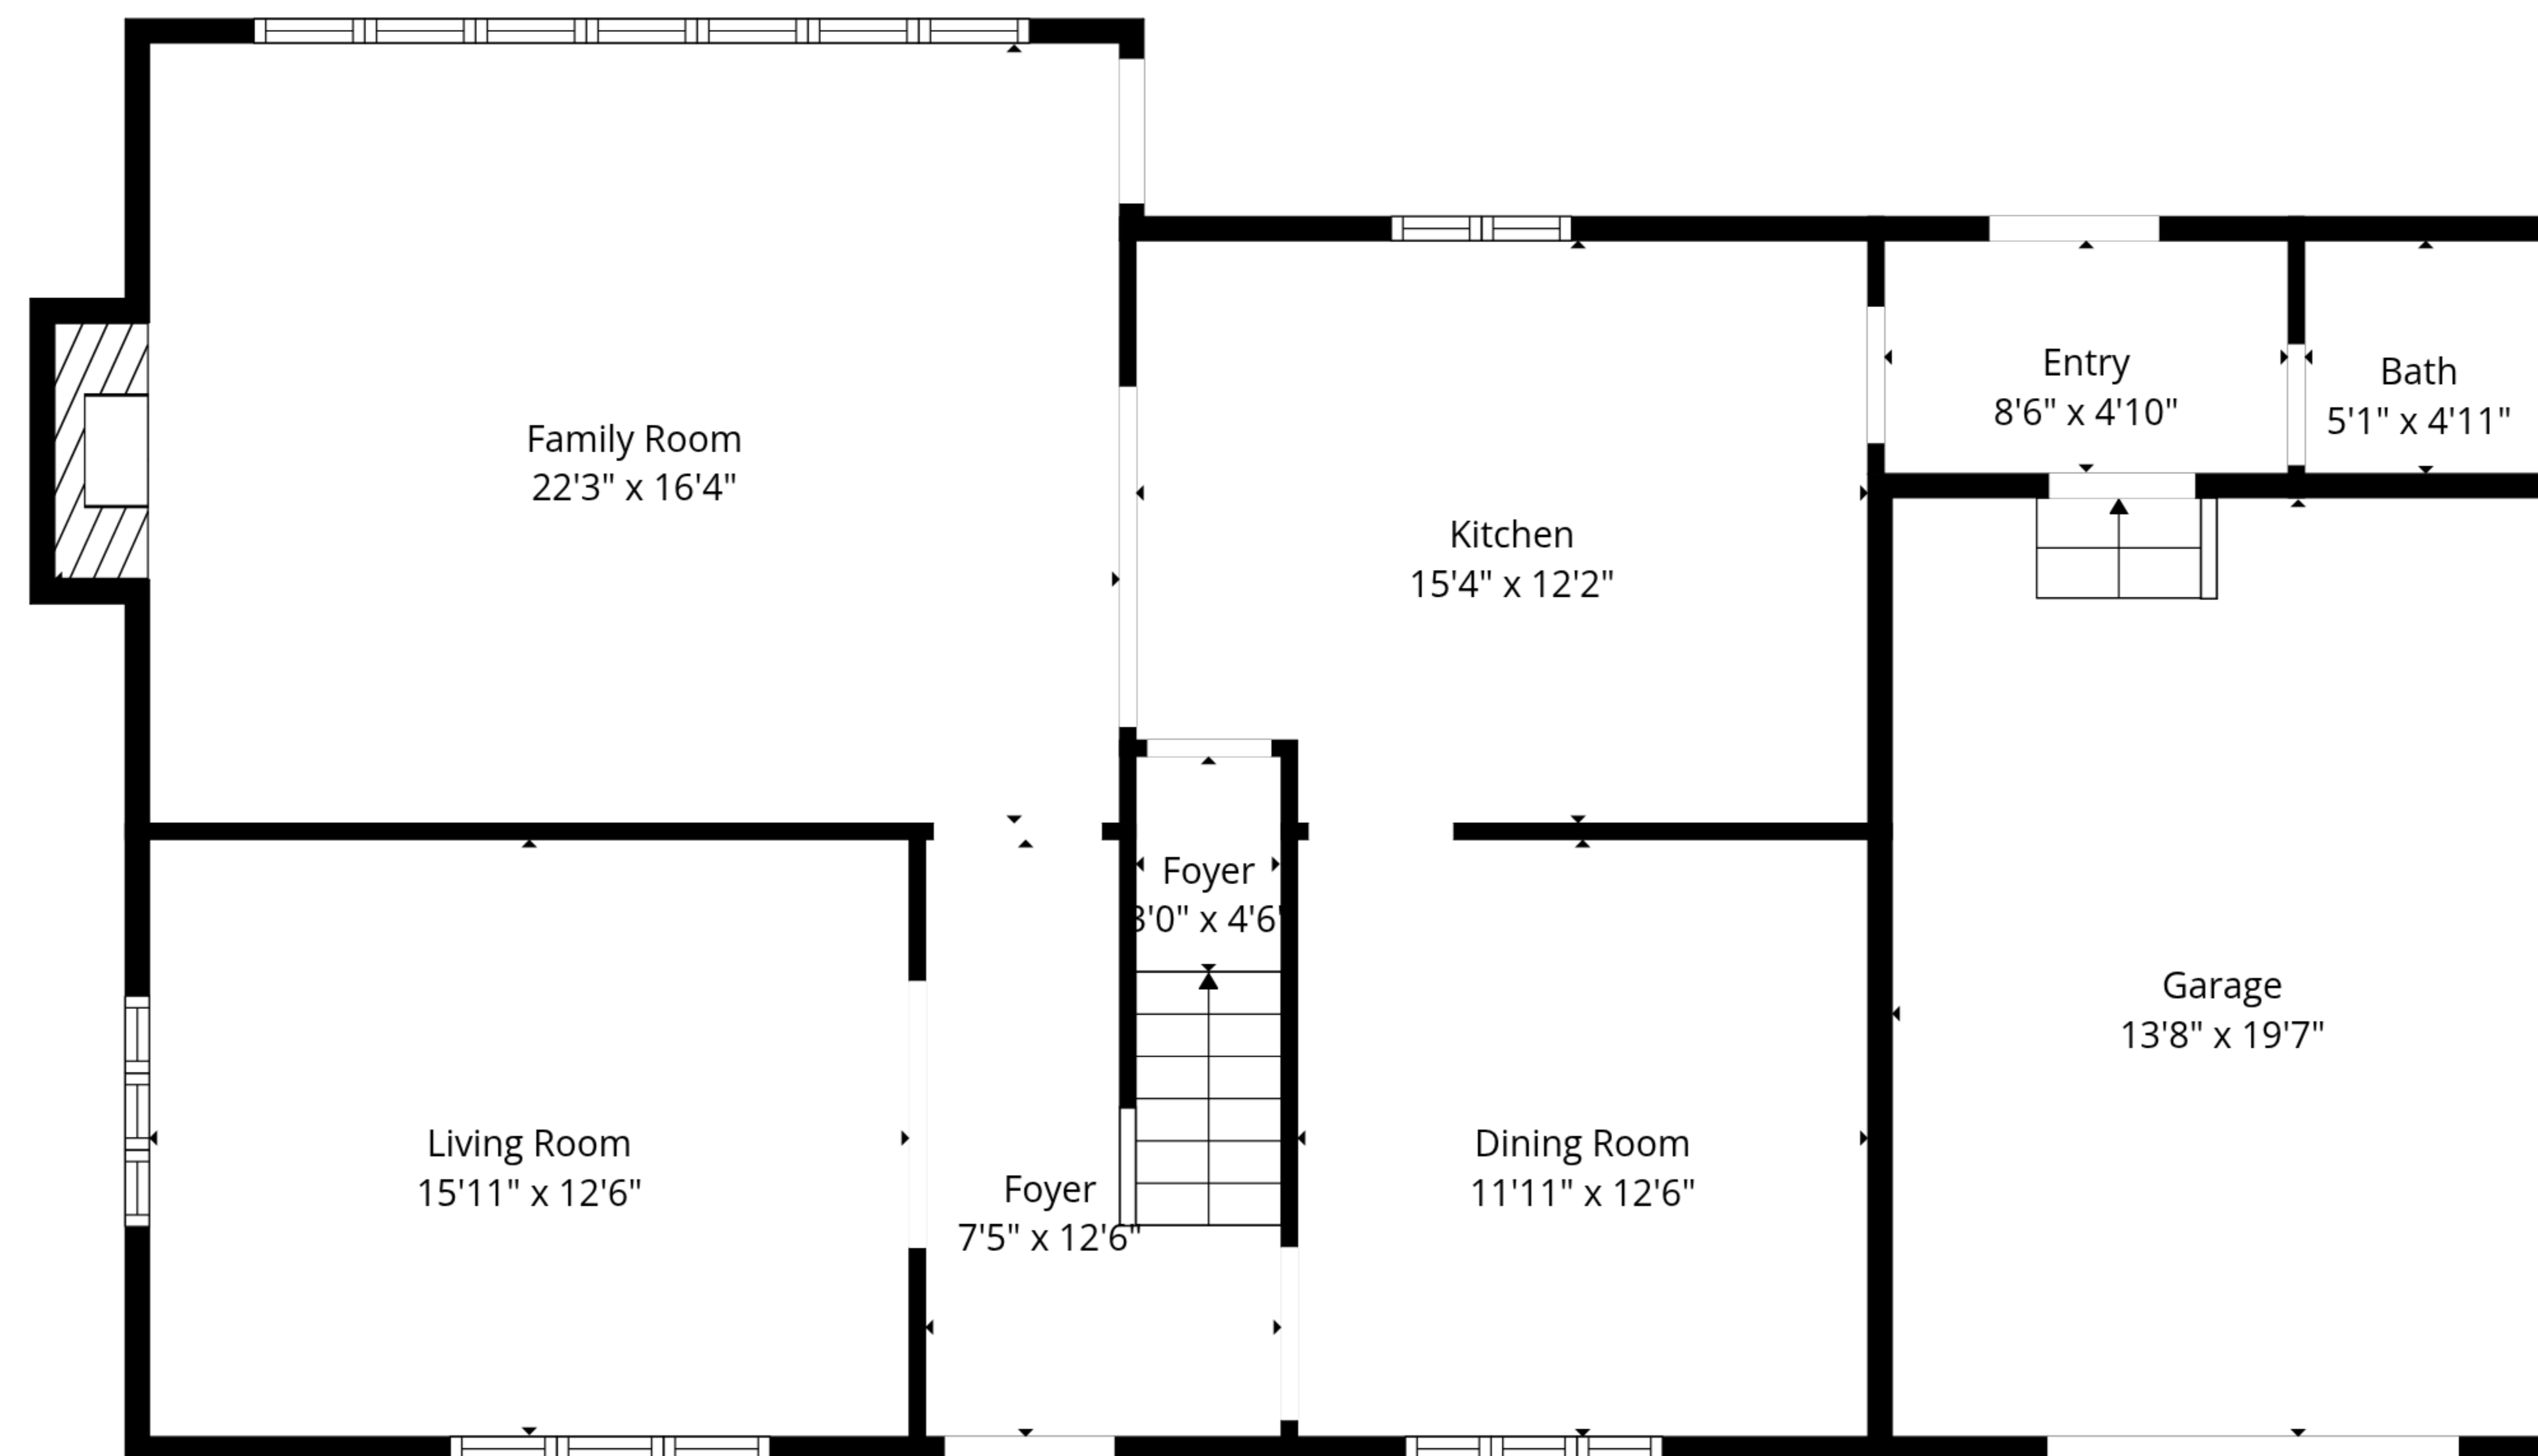

TOTAL: 1956 sq. ft

1st floor: 1056 sq. ft, 2nd floor: 900 sq. ft

EXCLUDED AREAS: GARAGE: 269 sq. ft, FIREPLACE: 13 sq. ft, WALLS: 156 sq. ft

Sizes And Dimensions Are Approximate. Actual May Vary.

TOTAL: 1956 sq. ft

1st floor: 1056 sq. ft, 2nd floor: 900 sq. ft

EXCLUDED AREAS: GARAGE: 269 sq. ft, FIREPLACE: 13 sq. ft, WALLS: 156 sq. ft

Sizes And Dimensions Are Approximate. Actual May Vary.

2nd Floor

1st Floor

TOTAL: 1956 sq. ft
 1st floor: 1056 sq. ft, 2nd floor: 900 sq. ft
 EXCLUDED AREAS: GARAGE: 269 sq. ft, FIREPLACE: 13 sq. ft, WALLS: 156 sq. ft

Sizes And Dimensions Are Approximate. Actual May Vary.