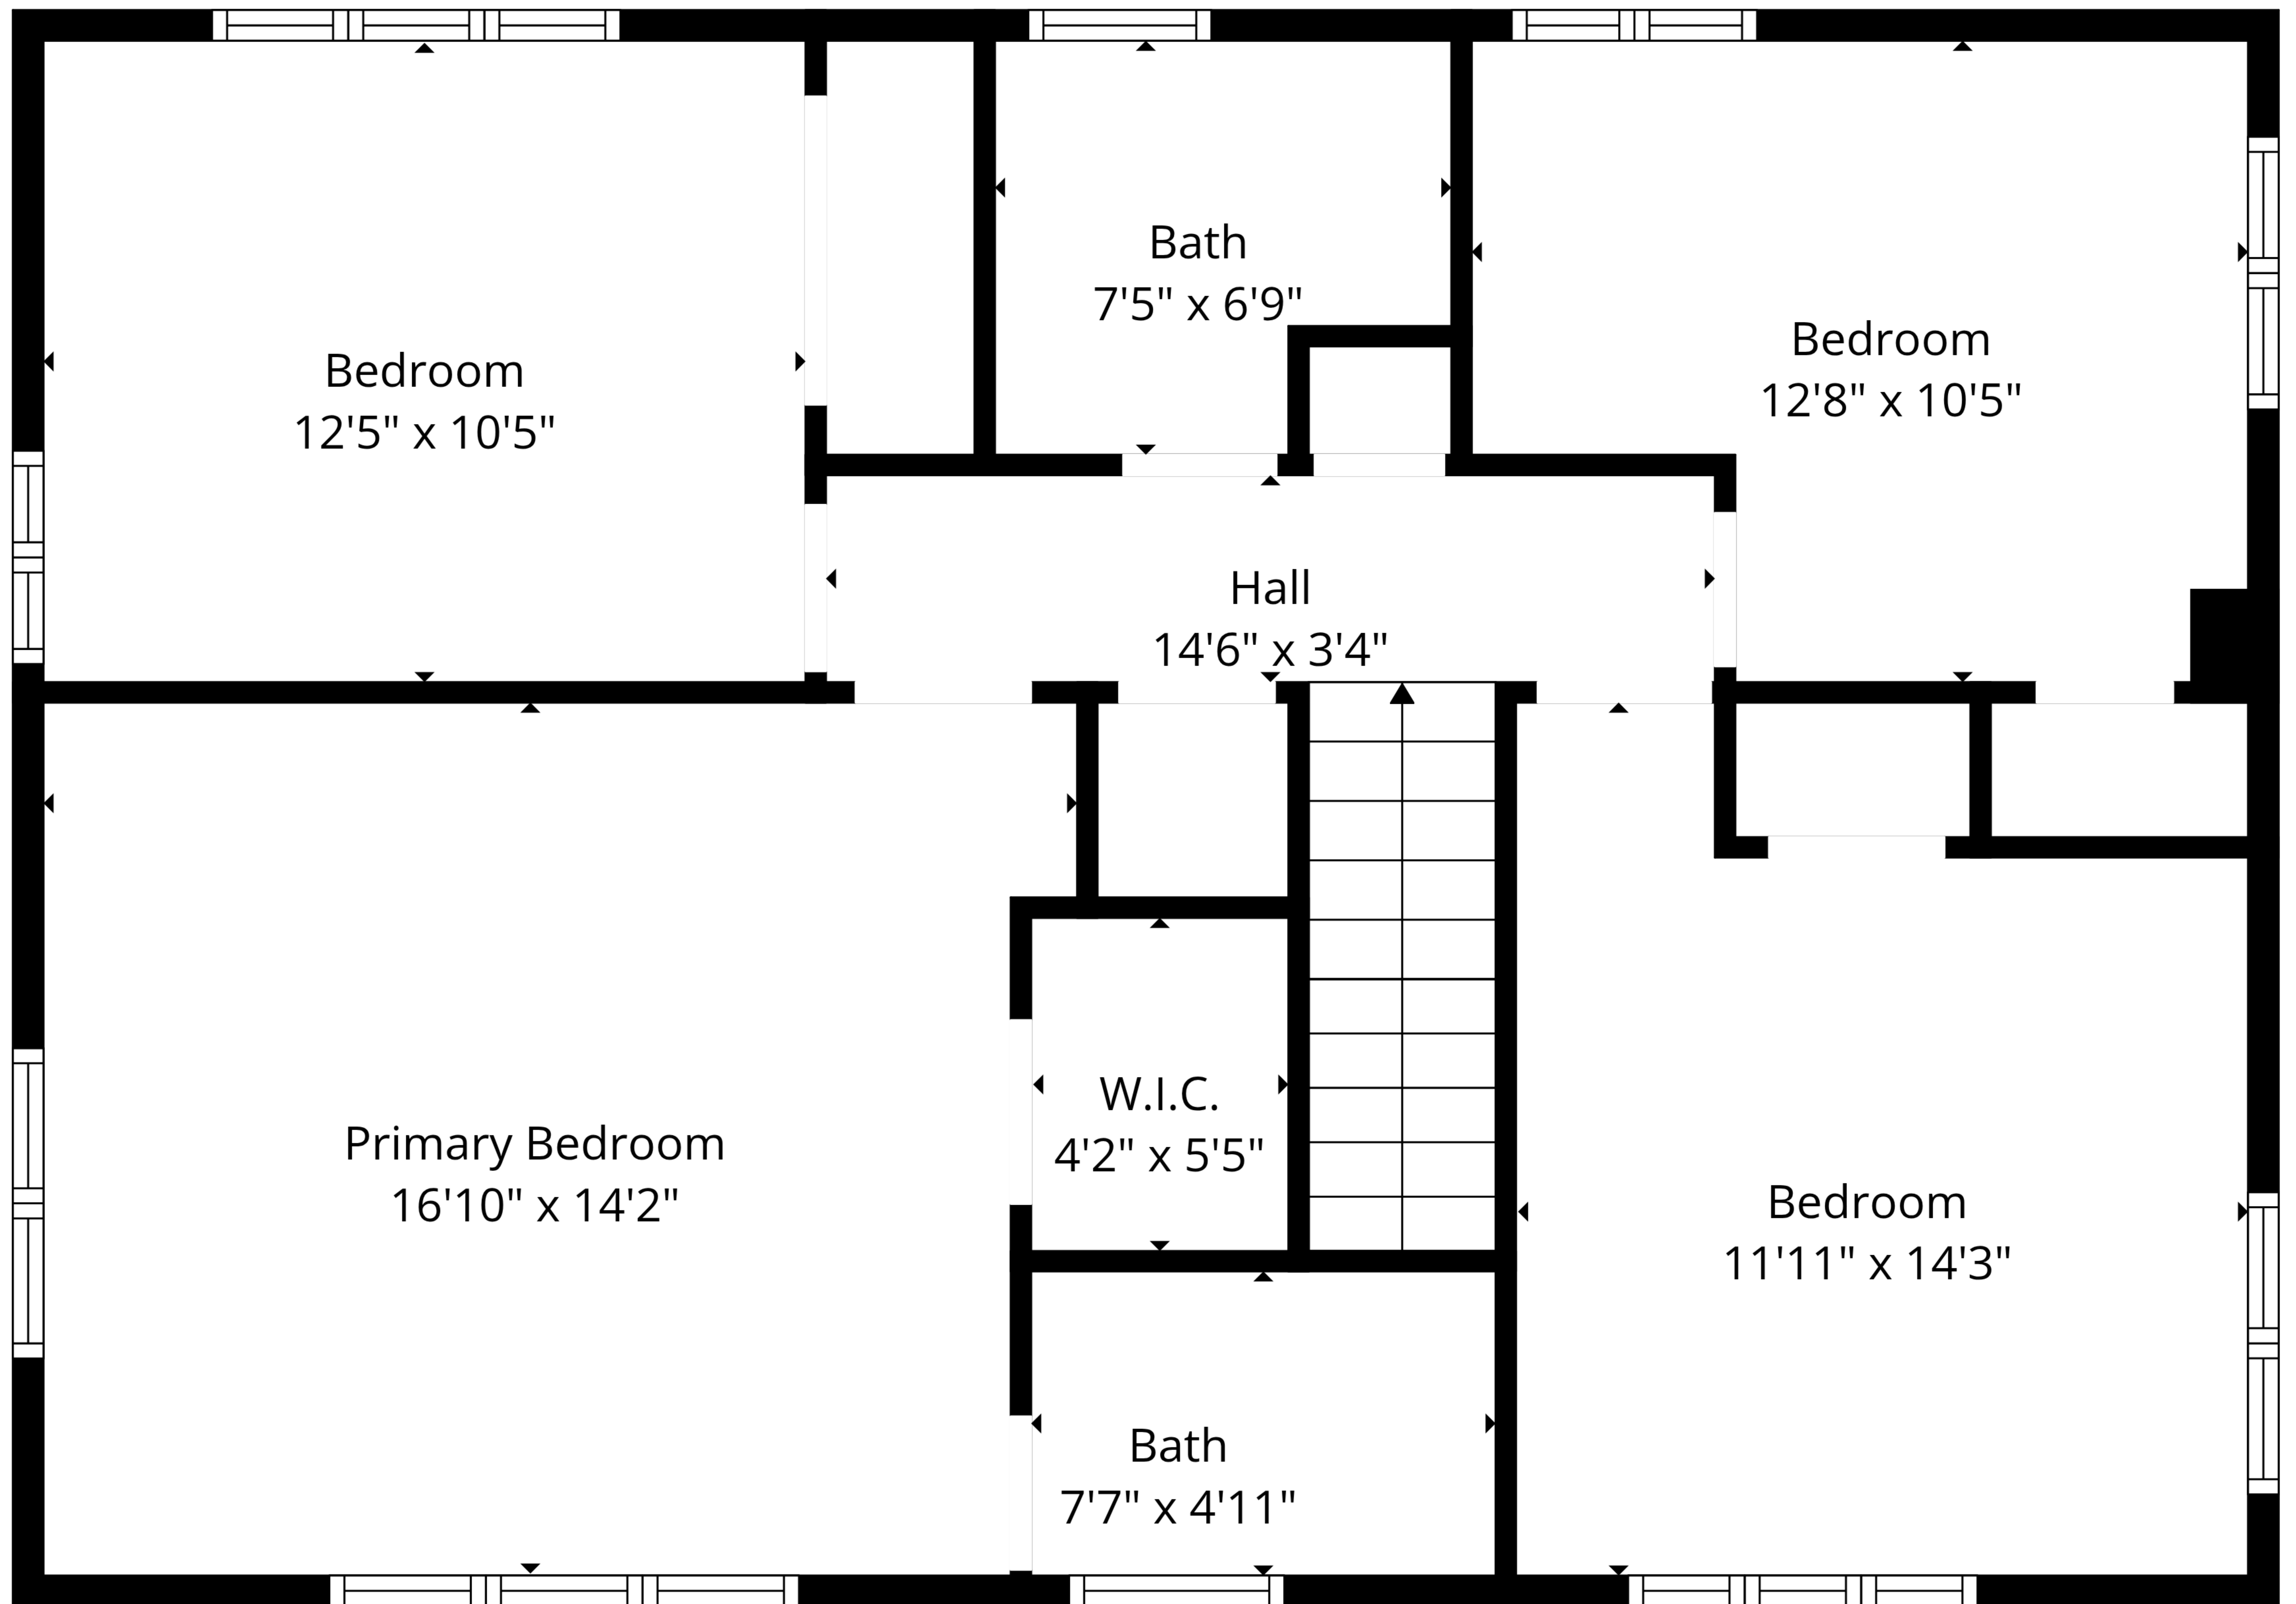

TOTAL: 1956 sq. ft

1st floor: 1056 sq. ft, 2nd floor: 900 sq. ft

EXCLUDED AREAS: GARAGE: 269 sq. ft, FIREPLACE: 13 sq. ft, WALLS: 156 sq. ft

Sizes And Dimensions Are Approximate. Actual May Vary.

TOTAL: 1956 sq. ft

1st floor: 1056 sq. ft, 2nd floor: 900 sq. ft

EXCLUDED AREAS: GARAGE: 269 sq. ft, FIREPLACE: 13 sq. ft, WALLS: 156 sq. ft

Sizes And Dimensions Are Approximate. Actual May Vary.

2nd Floor

1st Floor

TOTAL: 1956 sq. ft
 1st floor: 1056 sq. ft, 2nd floor: 900 sq. ft
 EXCLUDED AREAS: GARAGE: 269 sq. ft, FIREPLACE: 13 sq. ft, WALLS: 156 sq. ft

Sizes And Dimensions Are Approximate. Actual May Vary.