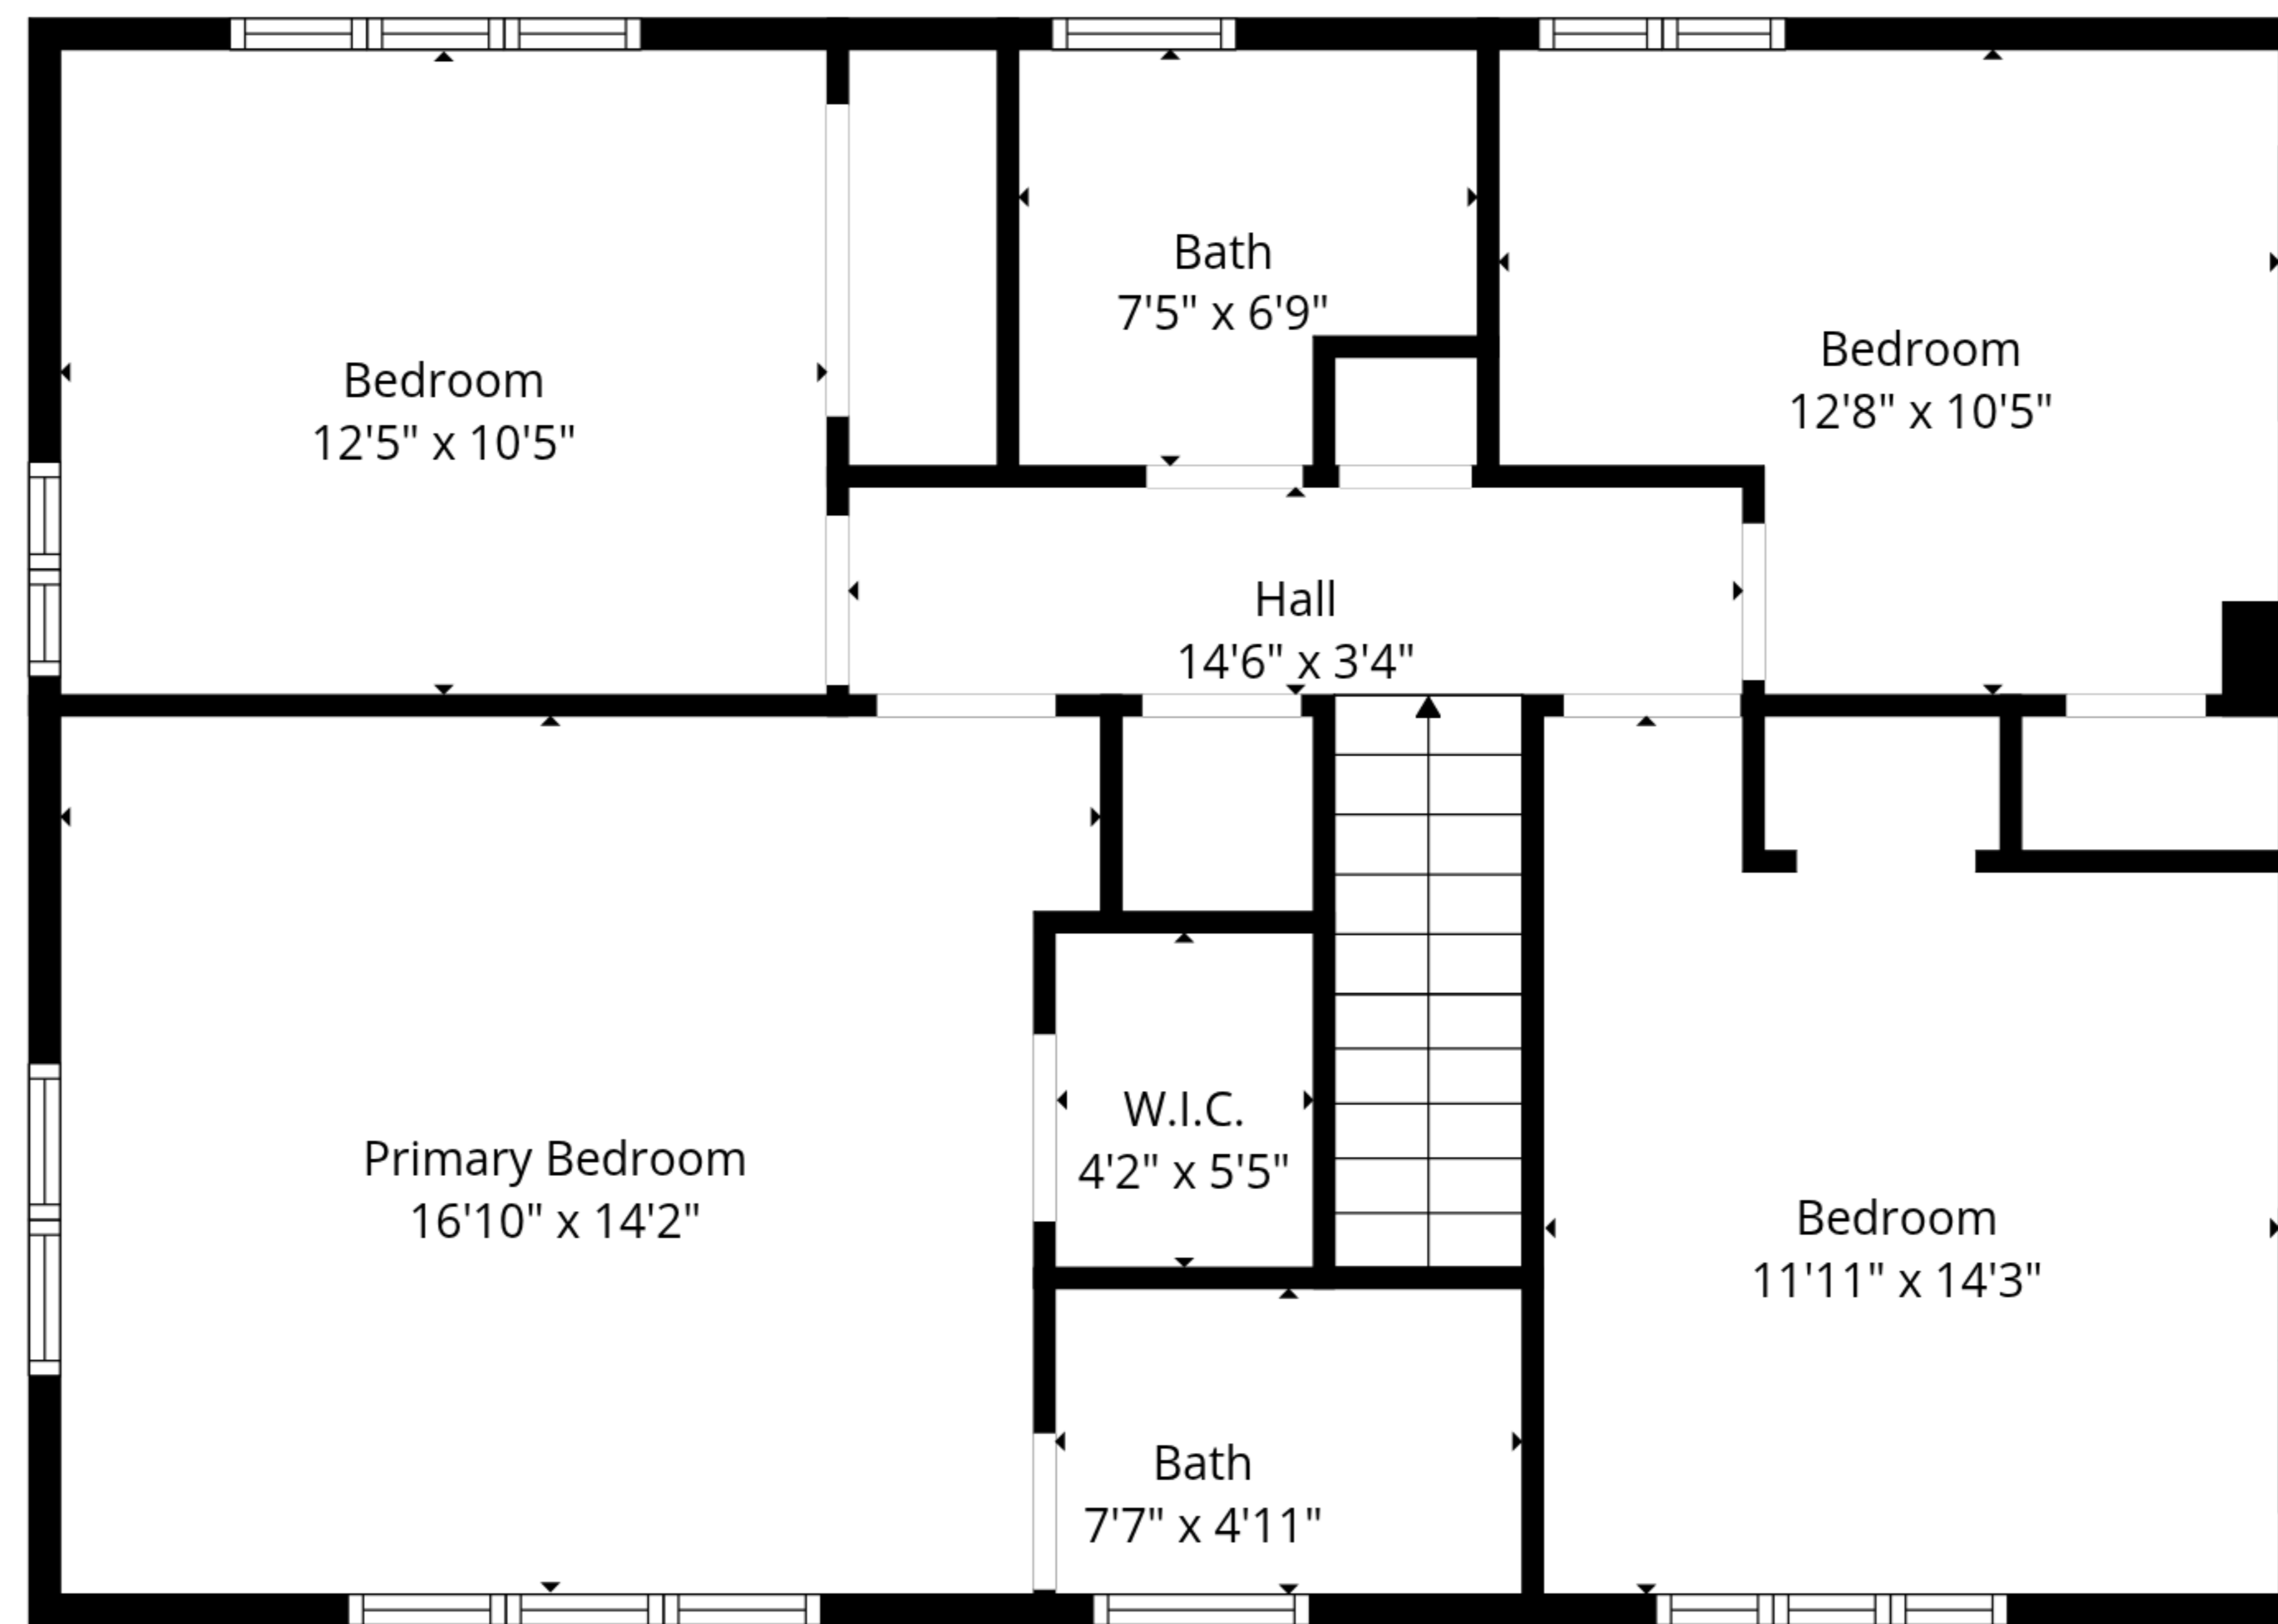

TOTAL: 1956 sq. ft

1st floor: 1056 sq. ft, 2nd floor: 900 sq. ft

EXCLUDED AREAS: GARAGE: 269 sq. ft, FIREPLACE: 13 sq. ft, WALLS: 156 sq. ft

Sizes And Dimensions Are Approximate. Actual May Vary.

TOTAL: 1956 sq. ft

1st floor: 1056 sq. ft, 2nd floor: 900 sq. ft

EXCLUDED AREAS: GARAGE: 269 sq. ft, FIREPLACE: 13 sq. ft, WALLS: 156 sq. ft

Sizes And Dimensions Are Approximate. Actual May Vary.

2nd Floor

1st Floor

TOTAL: 1956 sq. ft
 1st floor: 1056 sq. ft, 2nd floor: 900 sq. ft
 EXCLUDED AREAS: GARAGE: 269 sq. ft, FIREPLACE: 13 sq. ft, WALLS: 156 sq. ft

Sizes And Dimensions Are Approximate. Actual May Vary.