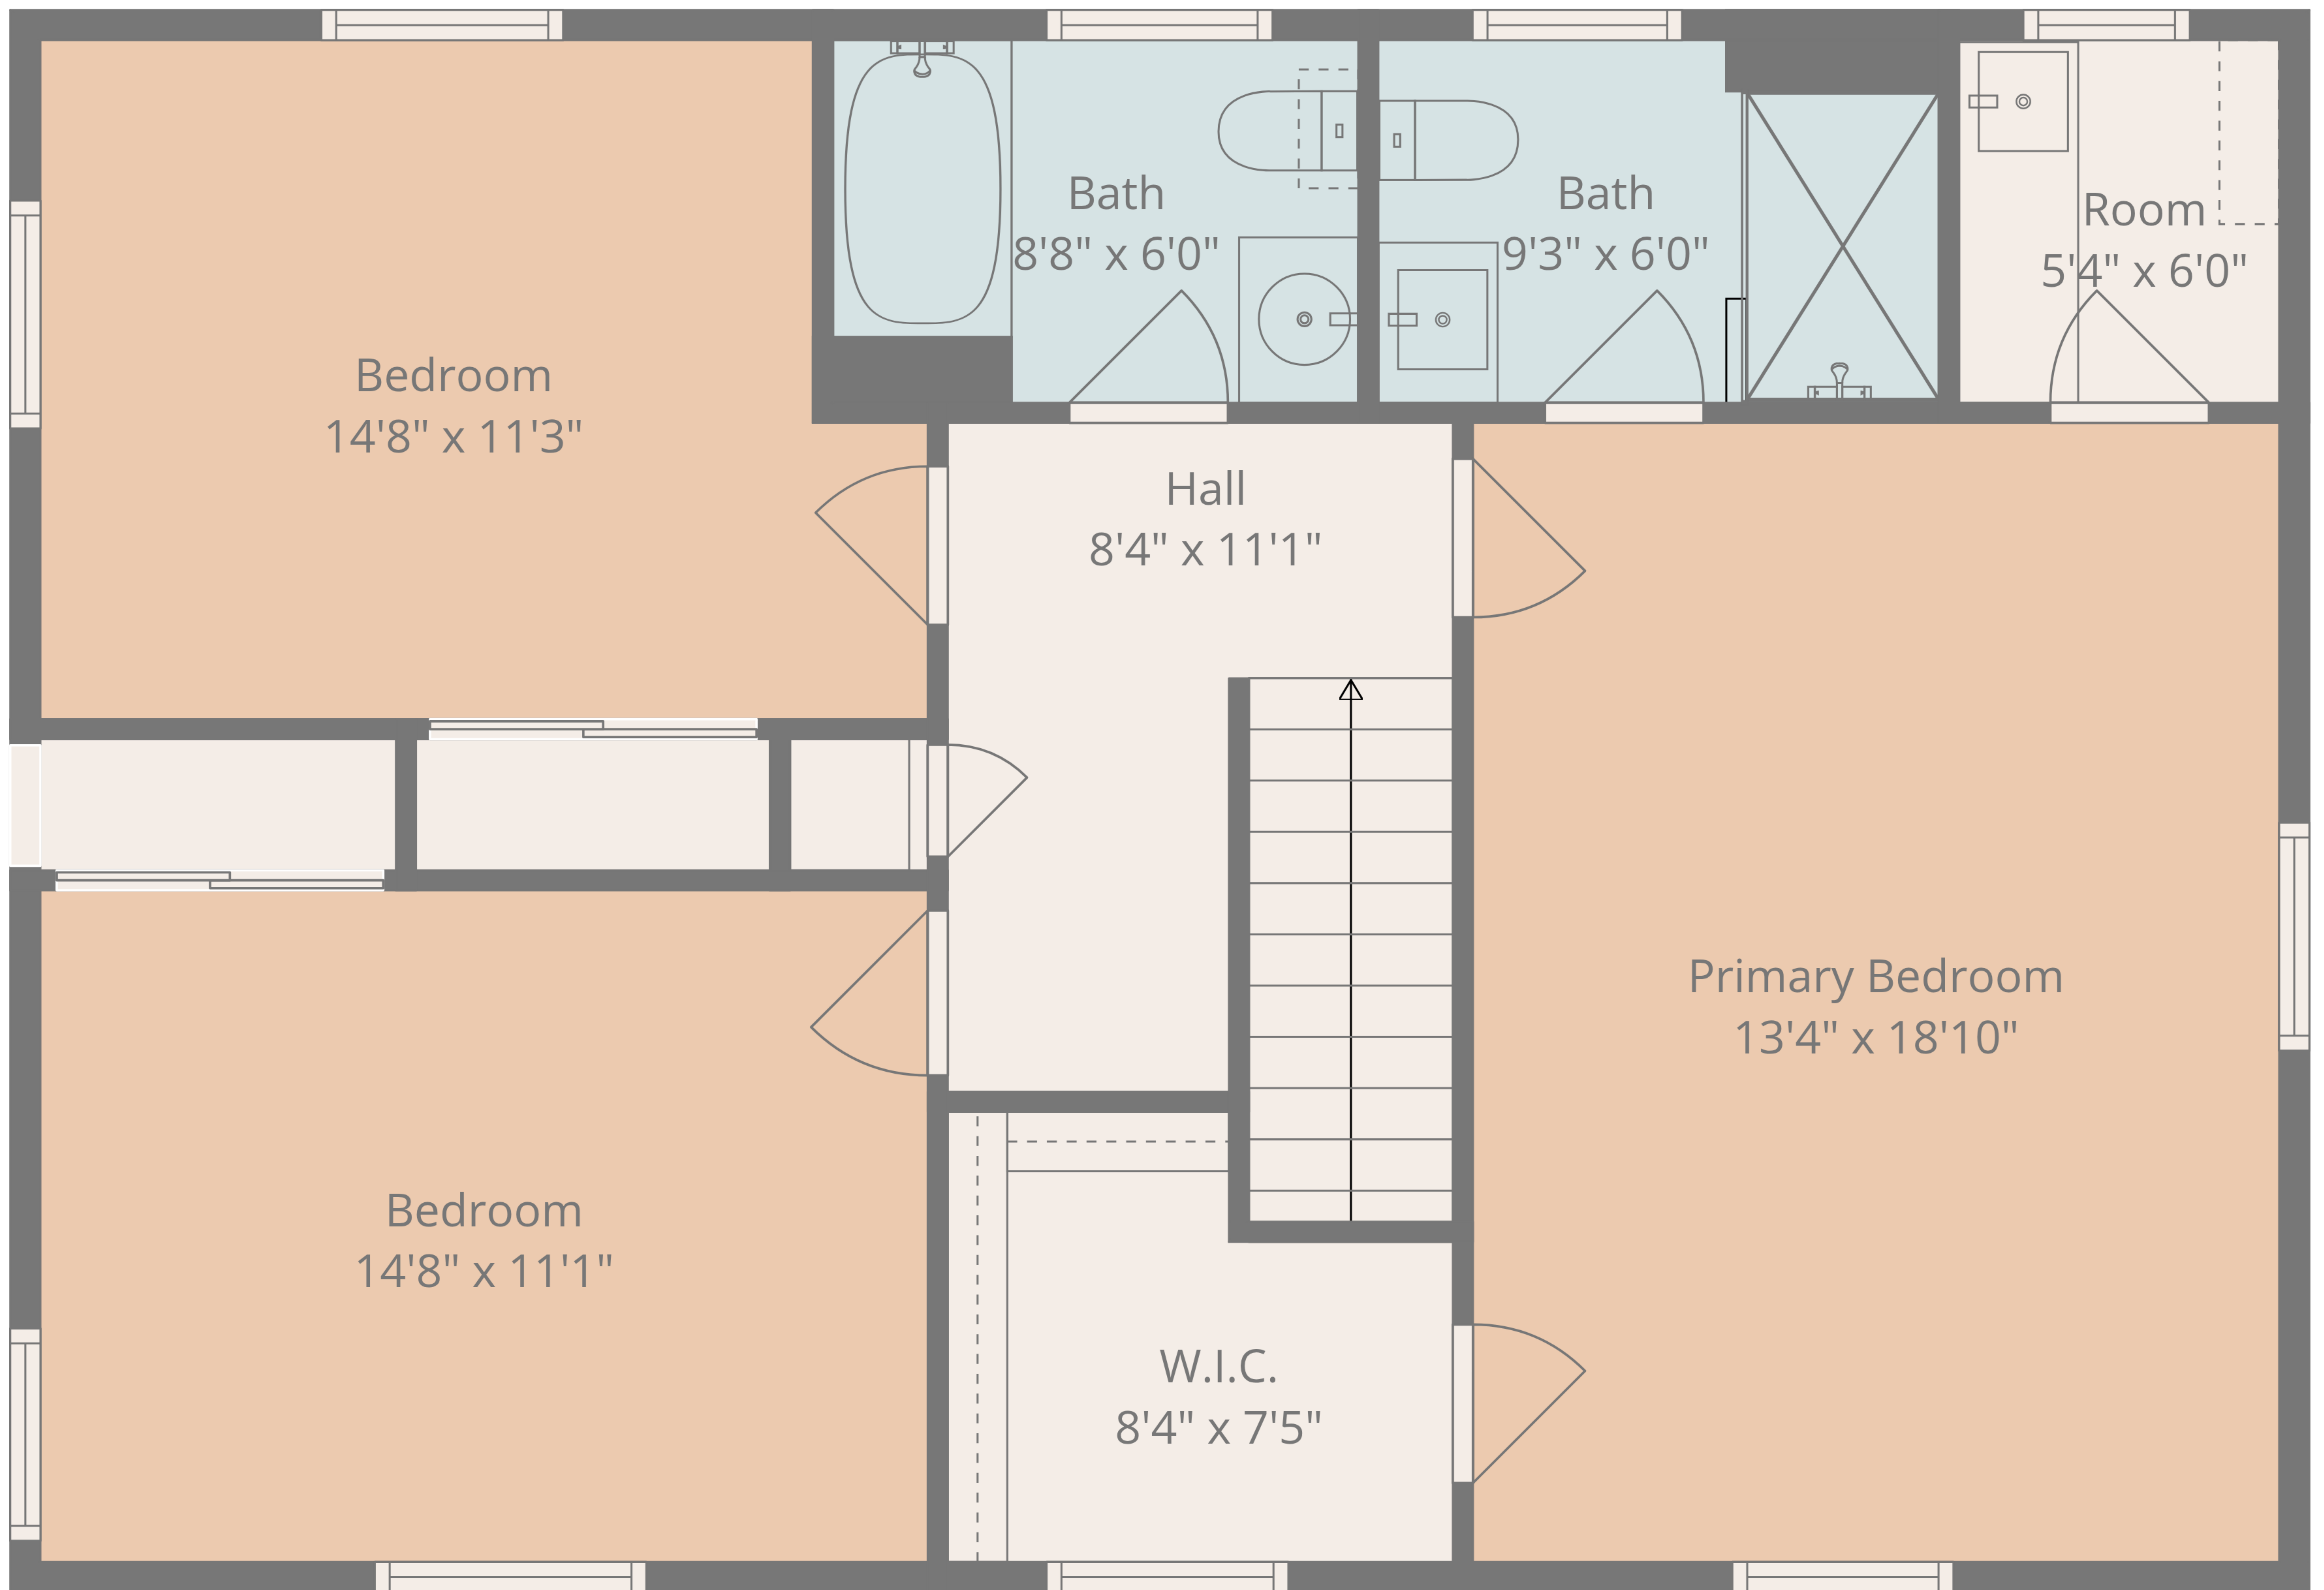

Total: 2865 sq. ft

1st Floor: 584 sq. Ft, 2nd Floor: 1347 sq. Ft, 3rd Floor: 934 sq. ft
 Excluded Areas: Garage: 479 sq. Ft, Utility: 198 sq. Ft, Storage: 365 sq. Ft,
 Deck: 405 sq. Ft, Porch: 39 sq. Ft, Bay Window: 24 sq. Ft,
 Walls: 272 sq. ft

Measurement Deemed Highly Reliable But Not Guaranteed!

Total: 2865 sq. ft

1st Floor: 584 sq. Ft, 2nd Floor: 1347 sq. Ft, 3rd Floor: 934 sq. ft
 Excluded Areas: Garage: 479 sq. Ft, Utility: 198 sq. Ft, Storage: 365 sq. Ft,
 Deck: 405 sq. Ft, Porch: 39 sq. Ft, Bay Window: 24 sq. Ft,
 Walls: 272 sq. ft

Measurement Deemed Highly Reliable But Not Guaranteed!

2nd Floor

3rd Floor

1st Floor

Total: 2865 sq. ft

1st Floor: 584 sq. Ft, 2nd Floor: 1347 sq. Ft, 3rd Floor: 934 sq. ft
 Excluded Areas: Garage: 479 sq. Ft, Utility: 198 sq. Ft, Storage: 365 sq. Ft,
 Deck: 405 sq. Ft, Porch: 39 sq. Ft, Bay Window: 24 sq. Ft,
 Walls: 272 sq. ft