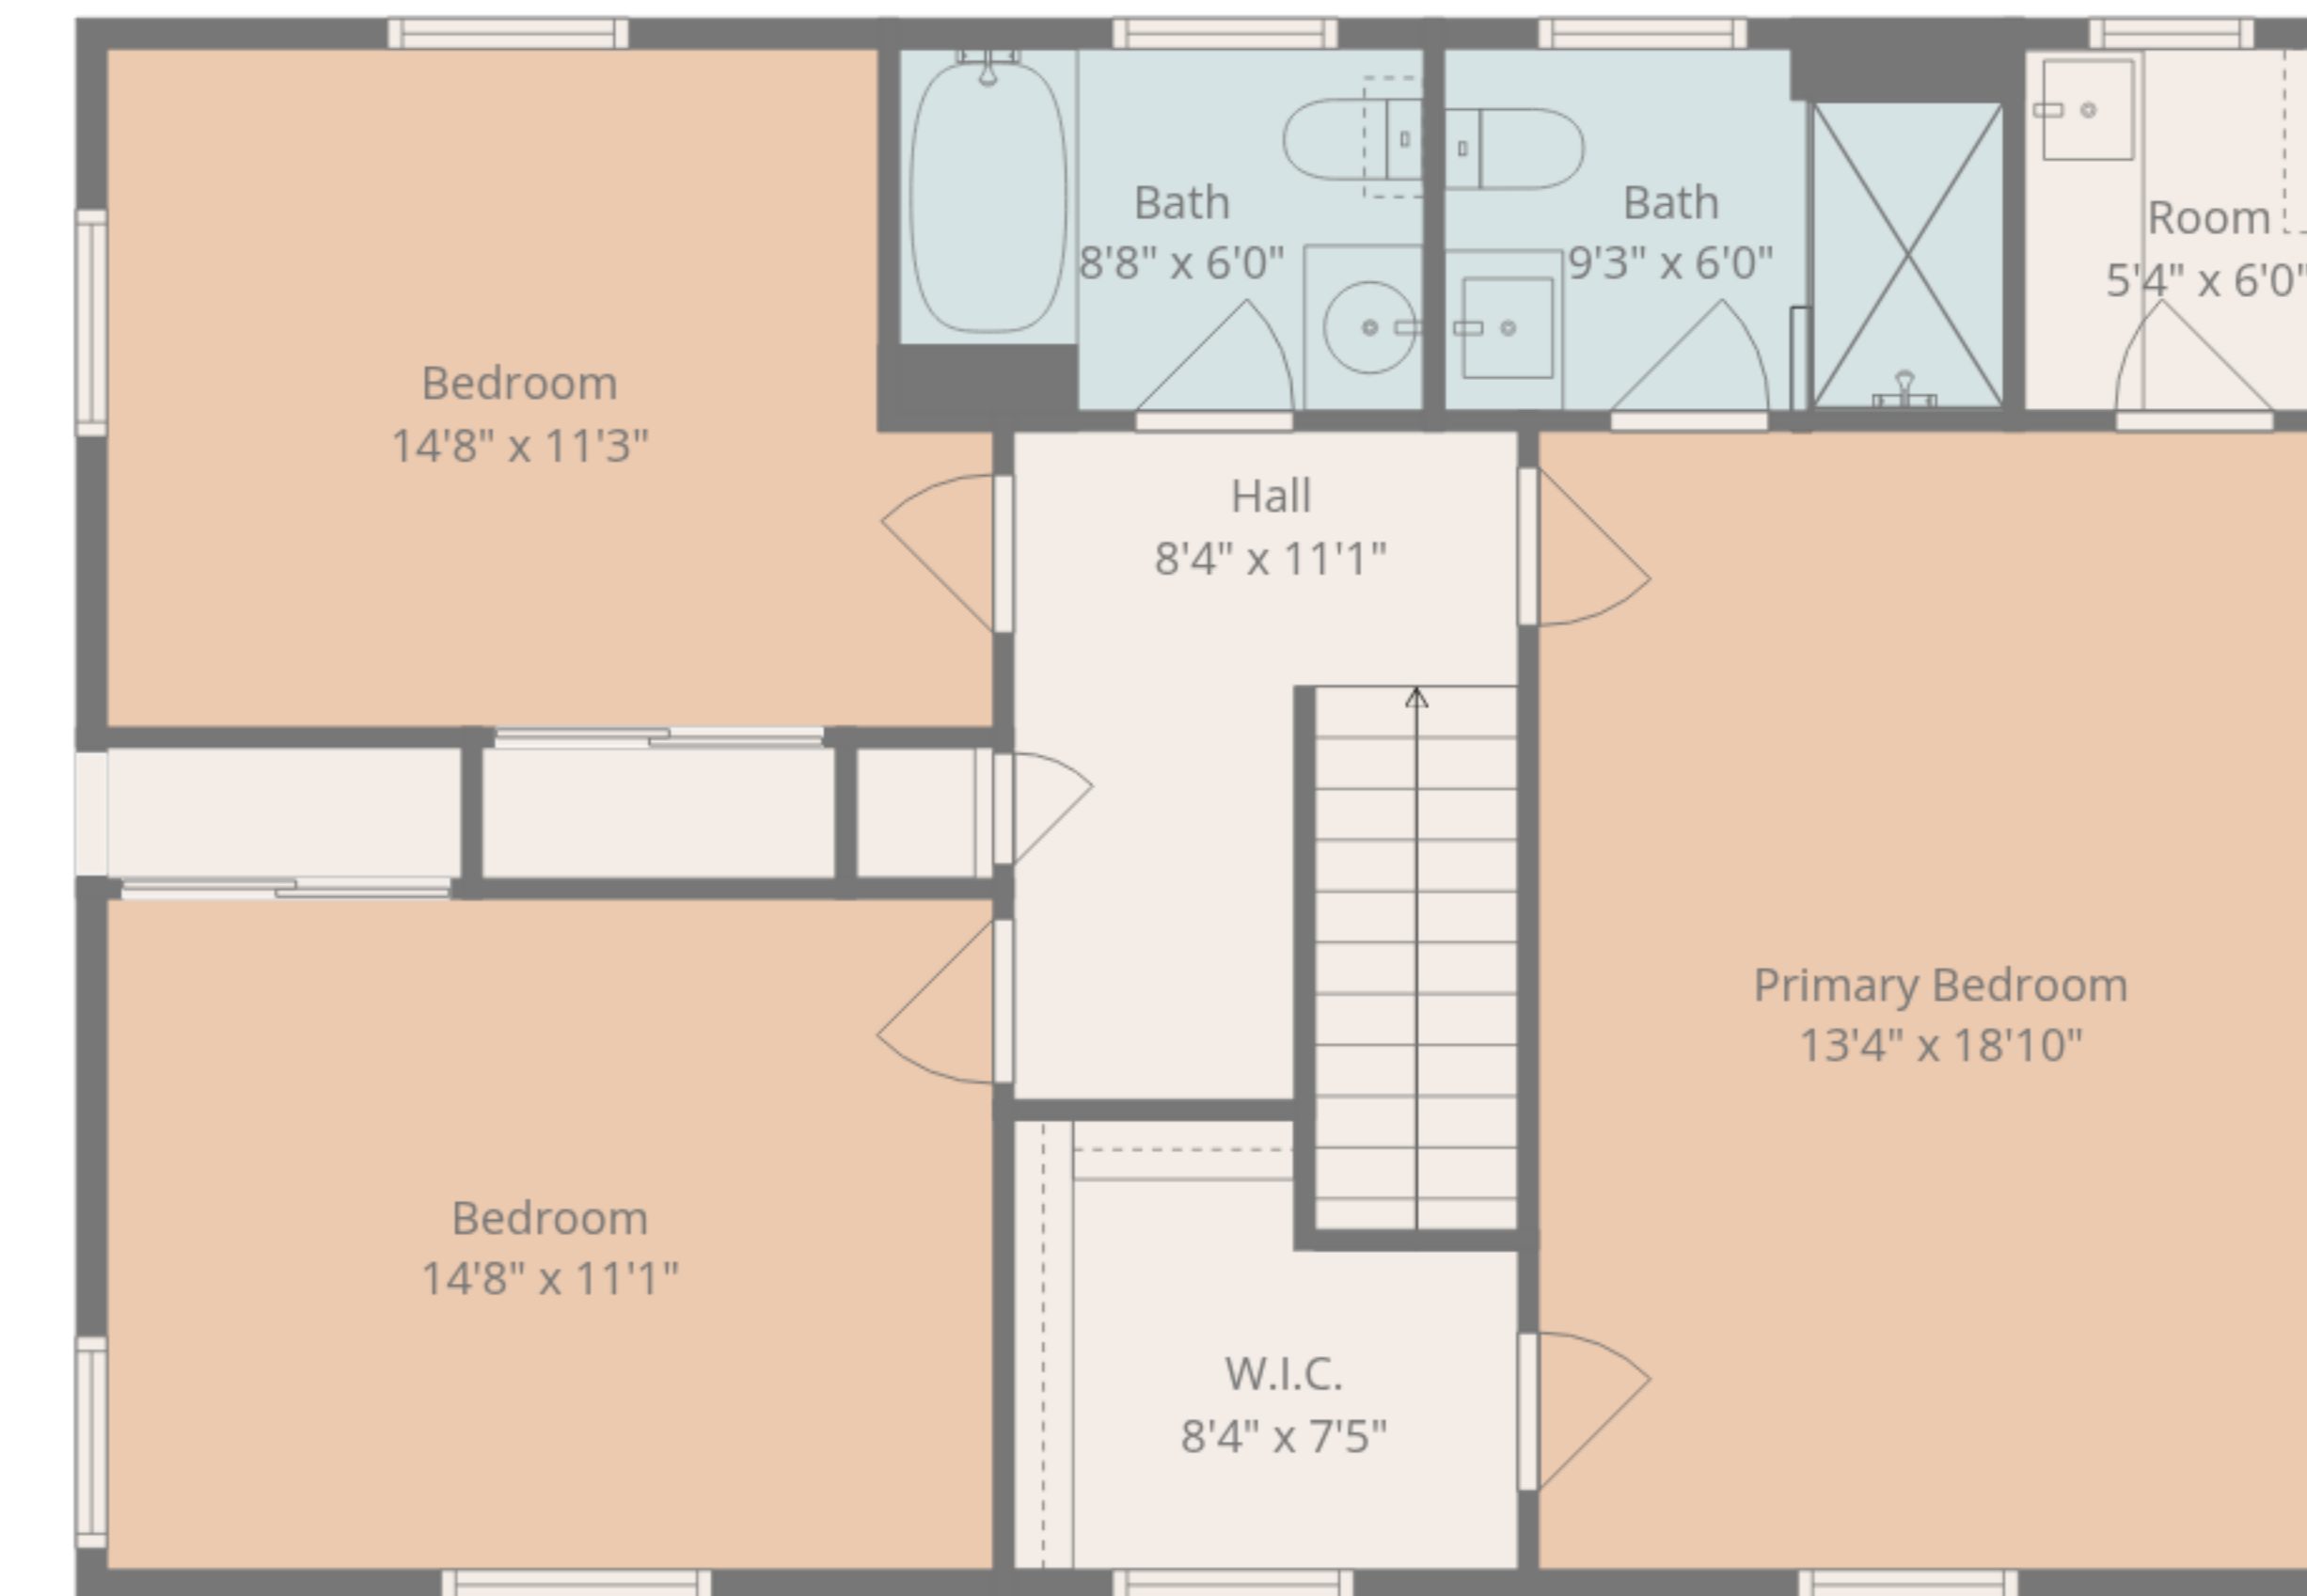

Total: 2865 sq. ft

1st Floor: 584 sq. Ft, 2nd Floor: 1347 sq. Ft, 3rd Floor: 934 sq. ft
 Excluded Areas: Garage: 479 sq. Ft, Utility: 198 sq. Ft, Storage: 365 sq. Ft,
 Deck: 405 sq. Ft, Porch: 39 sq. Ft, Bay Window: 24 sq. Ft,
 Walls: 272 sq. ft

Measurement Deemed Highly Reliable But Not Guaranteed!

Total: 2865 sq. ft

1st Floor: 584 sq. Ft, 2nd Floor: 1347 sq. Ft, 3rd Floor: 934 sq. ft
 Excluded Areas: Garage: 479 sq. Ft, Utility: 198 sq. Ft, Storage: 365 sq. Ft,
 Deck: 405 sq. Ft, Porch: 39 sq. Ft, Bay Window: 24 sq. Ft,
 Walls: 272 sq. ft

Measurement Deemed Highly Reliable But Not Guaranteed!

2nd Floor

3rd Floor

1st Floor

Total: 2865 sq. ft

1st Floor: 584 sq. Ft, 2nd Floor: 1347 sq. Ft, 3rd Floor: 934 sq. ft
 Excluded Areas: Garage: 479 sq. Ft, Utility: 198 sq. Ft, Storage: 365 sq. Ft,
 Deck: 405 sq. Ft, Porch: 39 sq. Ft, Bay Window: 24 sq. Ft,
 Walls: 272 sq. ft